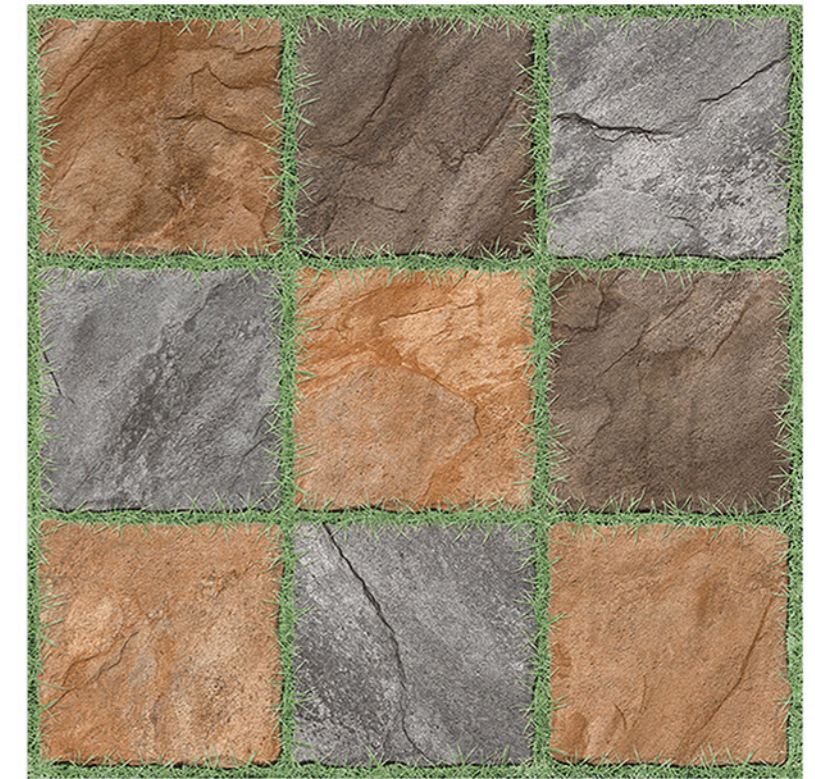

Formats 40x40cm
12mm Thickness

1117