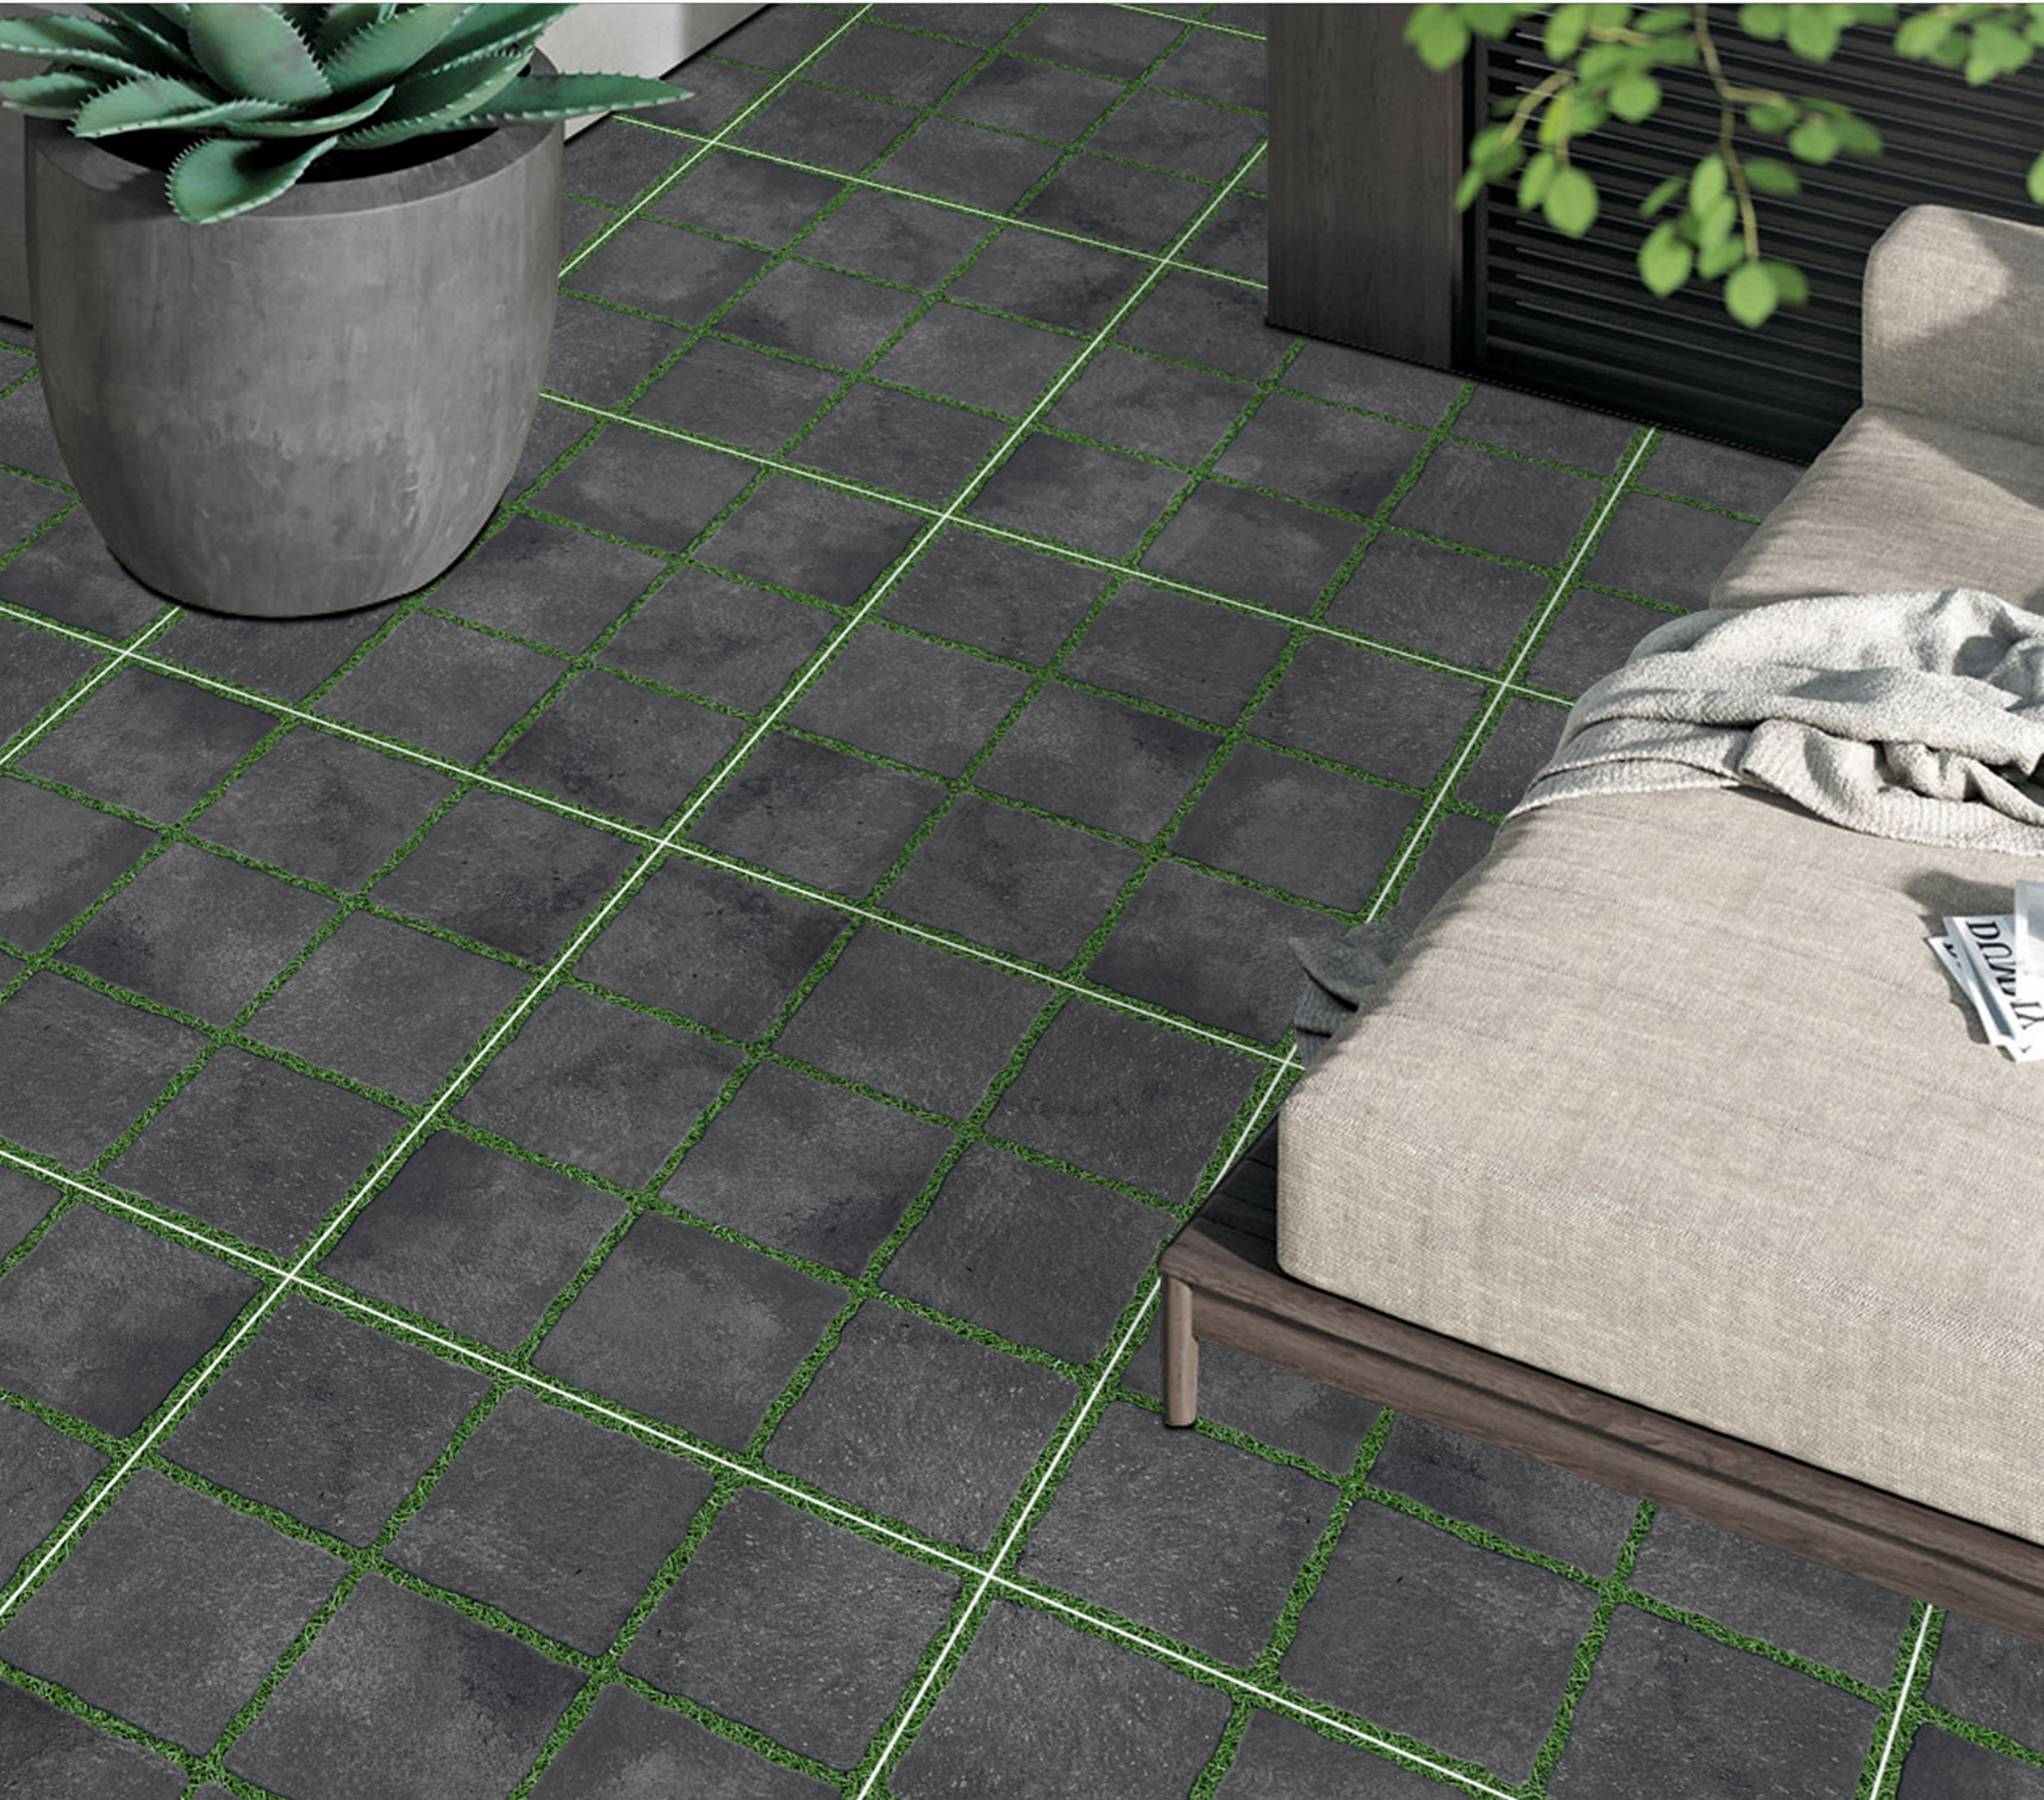

Formats 40x40cm
12mm Thickness

1130