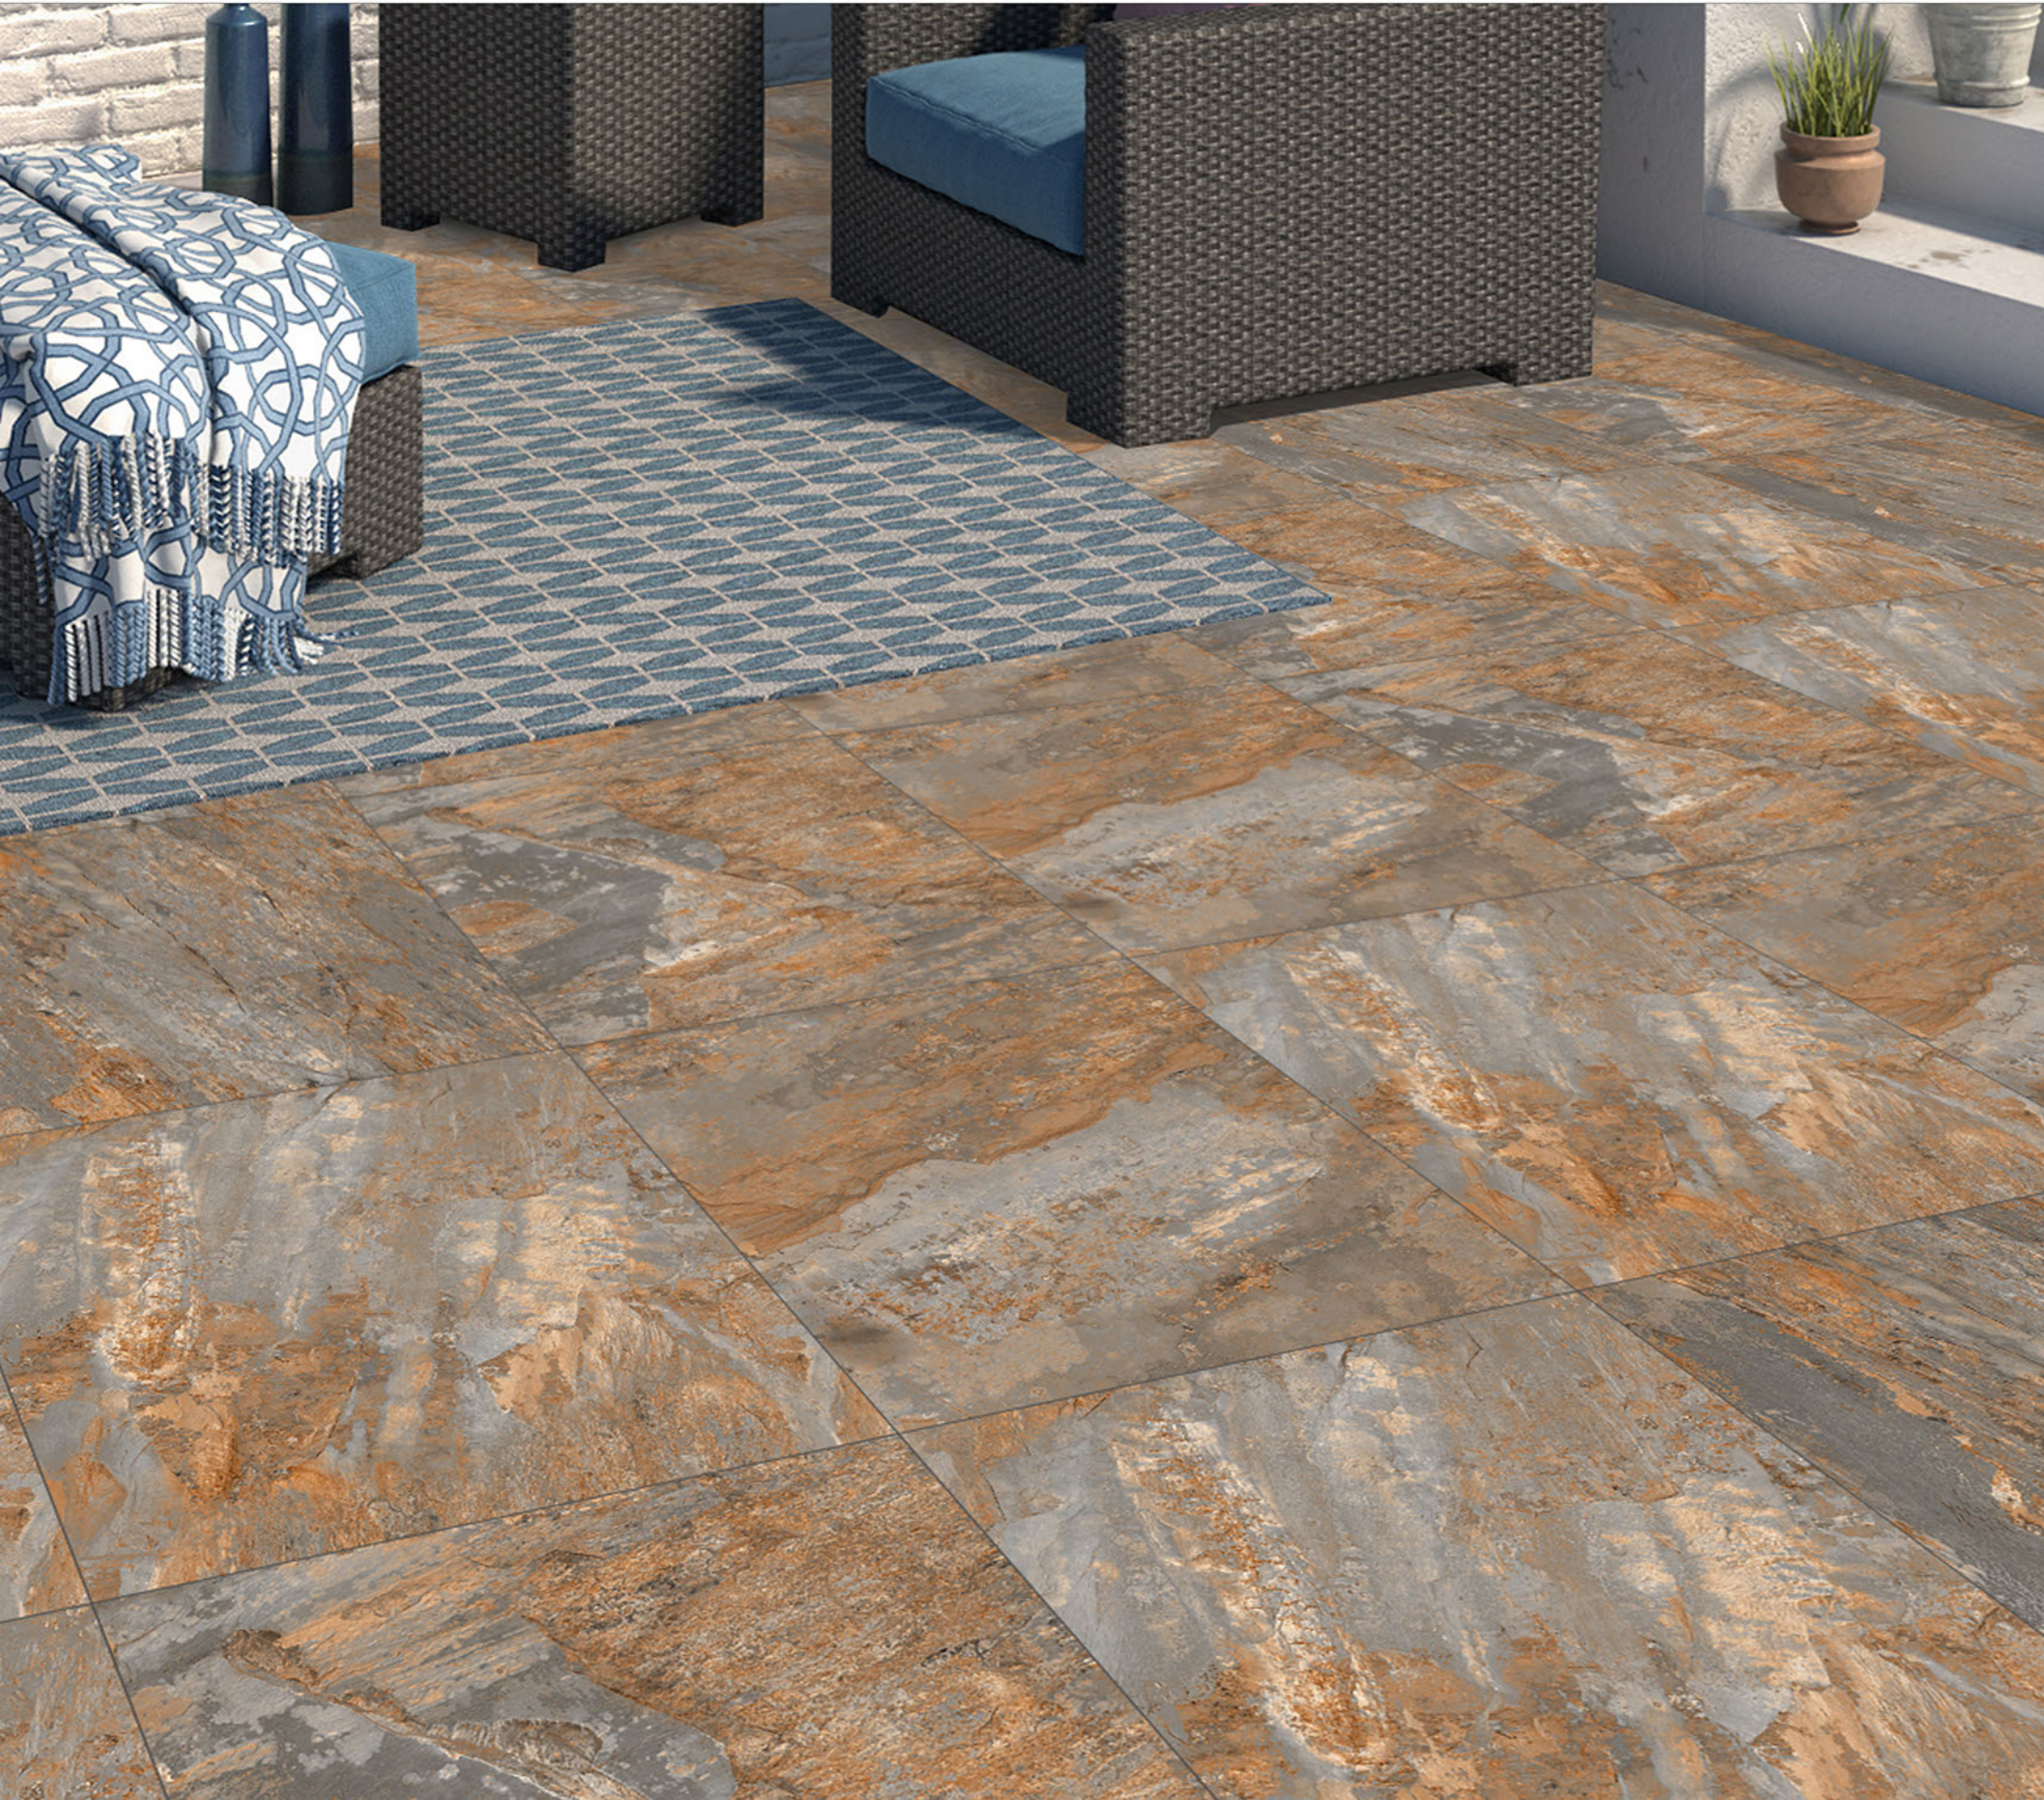

PUNCH GRAYSCALE

1005

PUNCH SURFACE

Formats 40x40cm
12mm Thickness

PUNCH GRAYSCALE

1007

PUNCH SURFACE

Formats 40x40cm
12mm Thickness