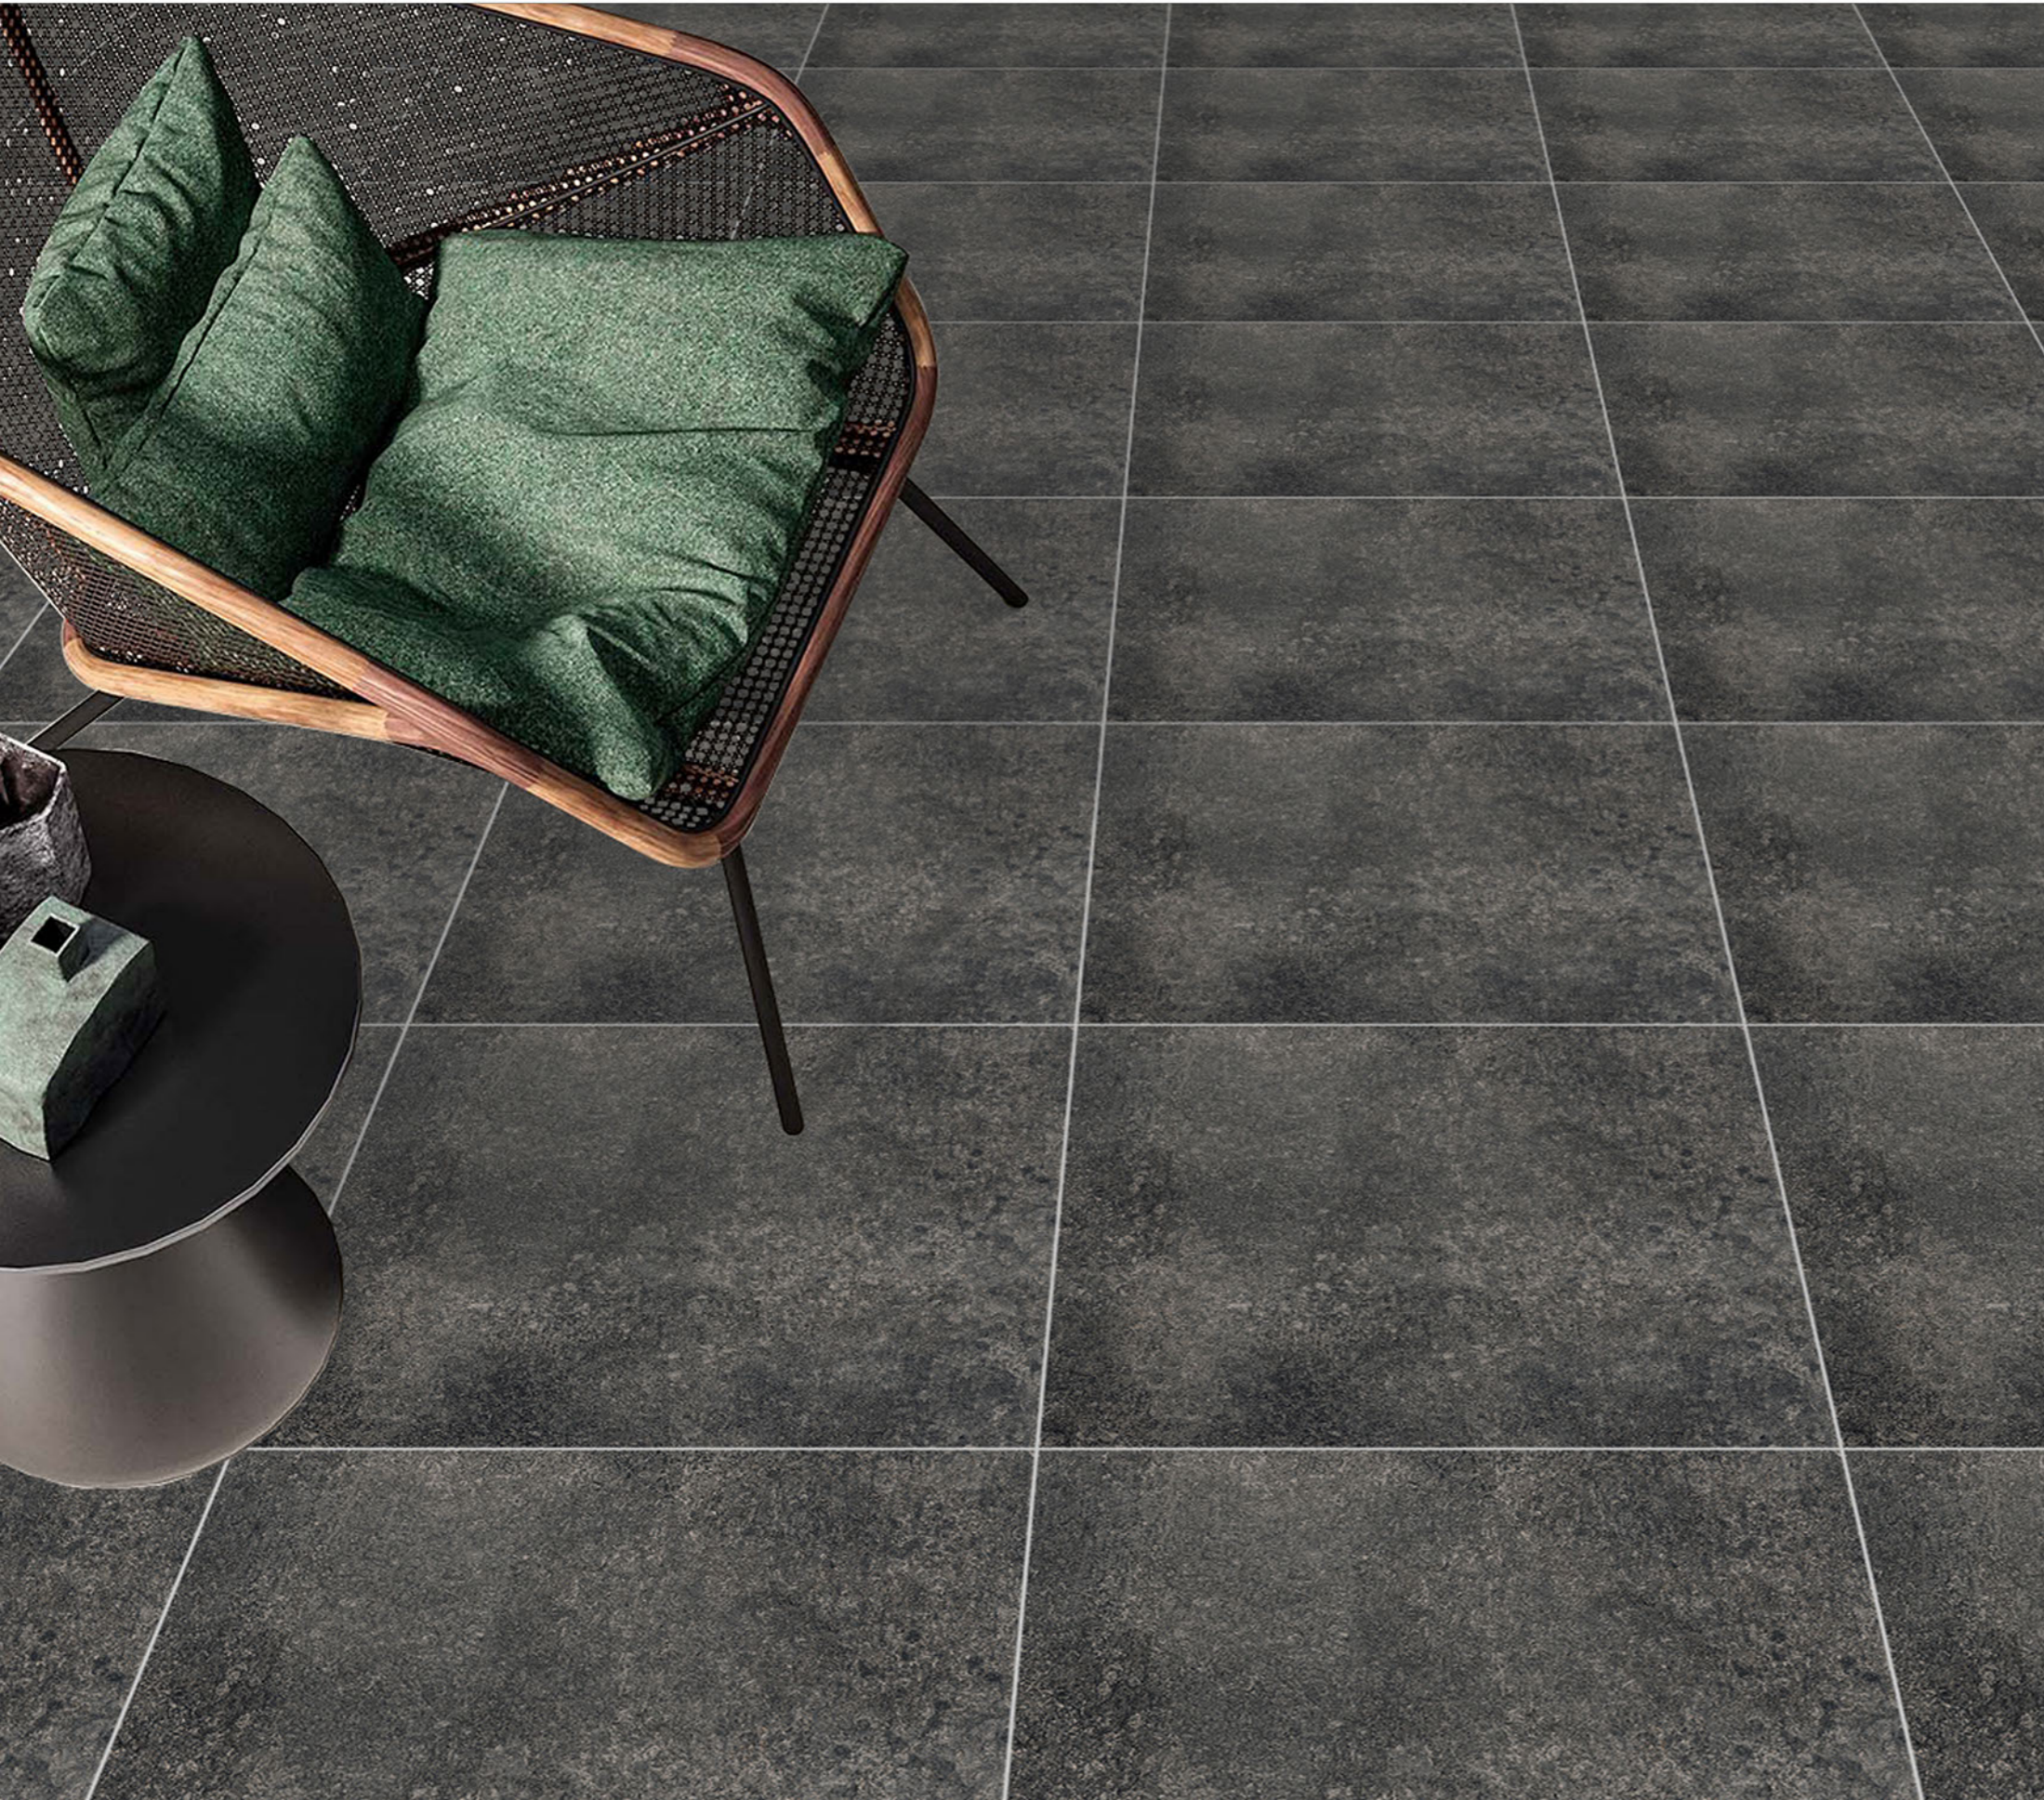

Formats 40x40cm
12mm Thickness