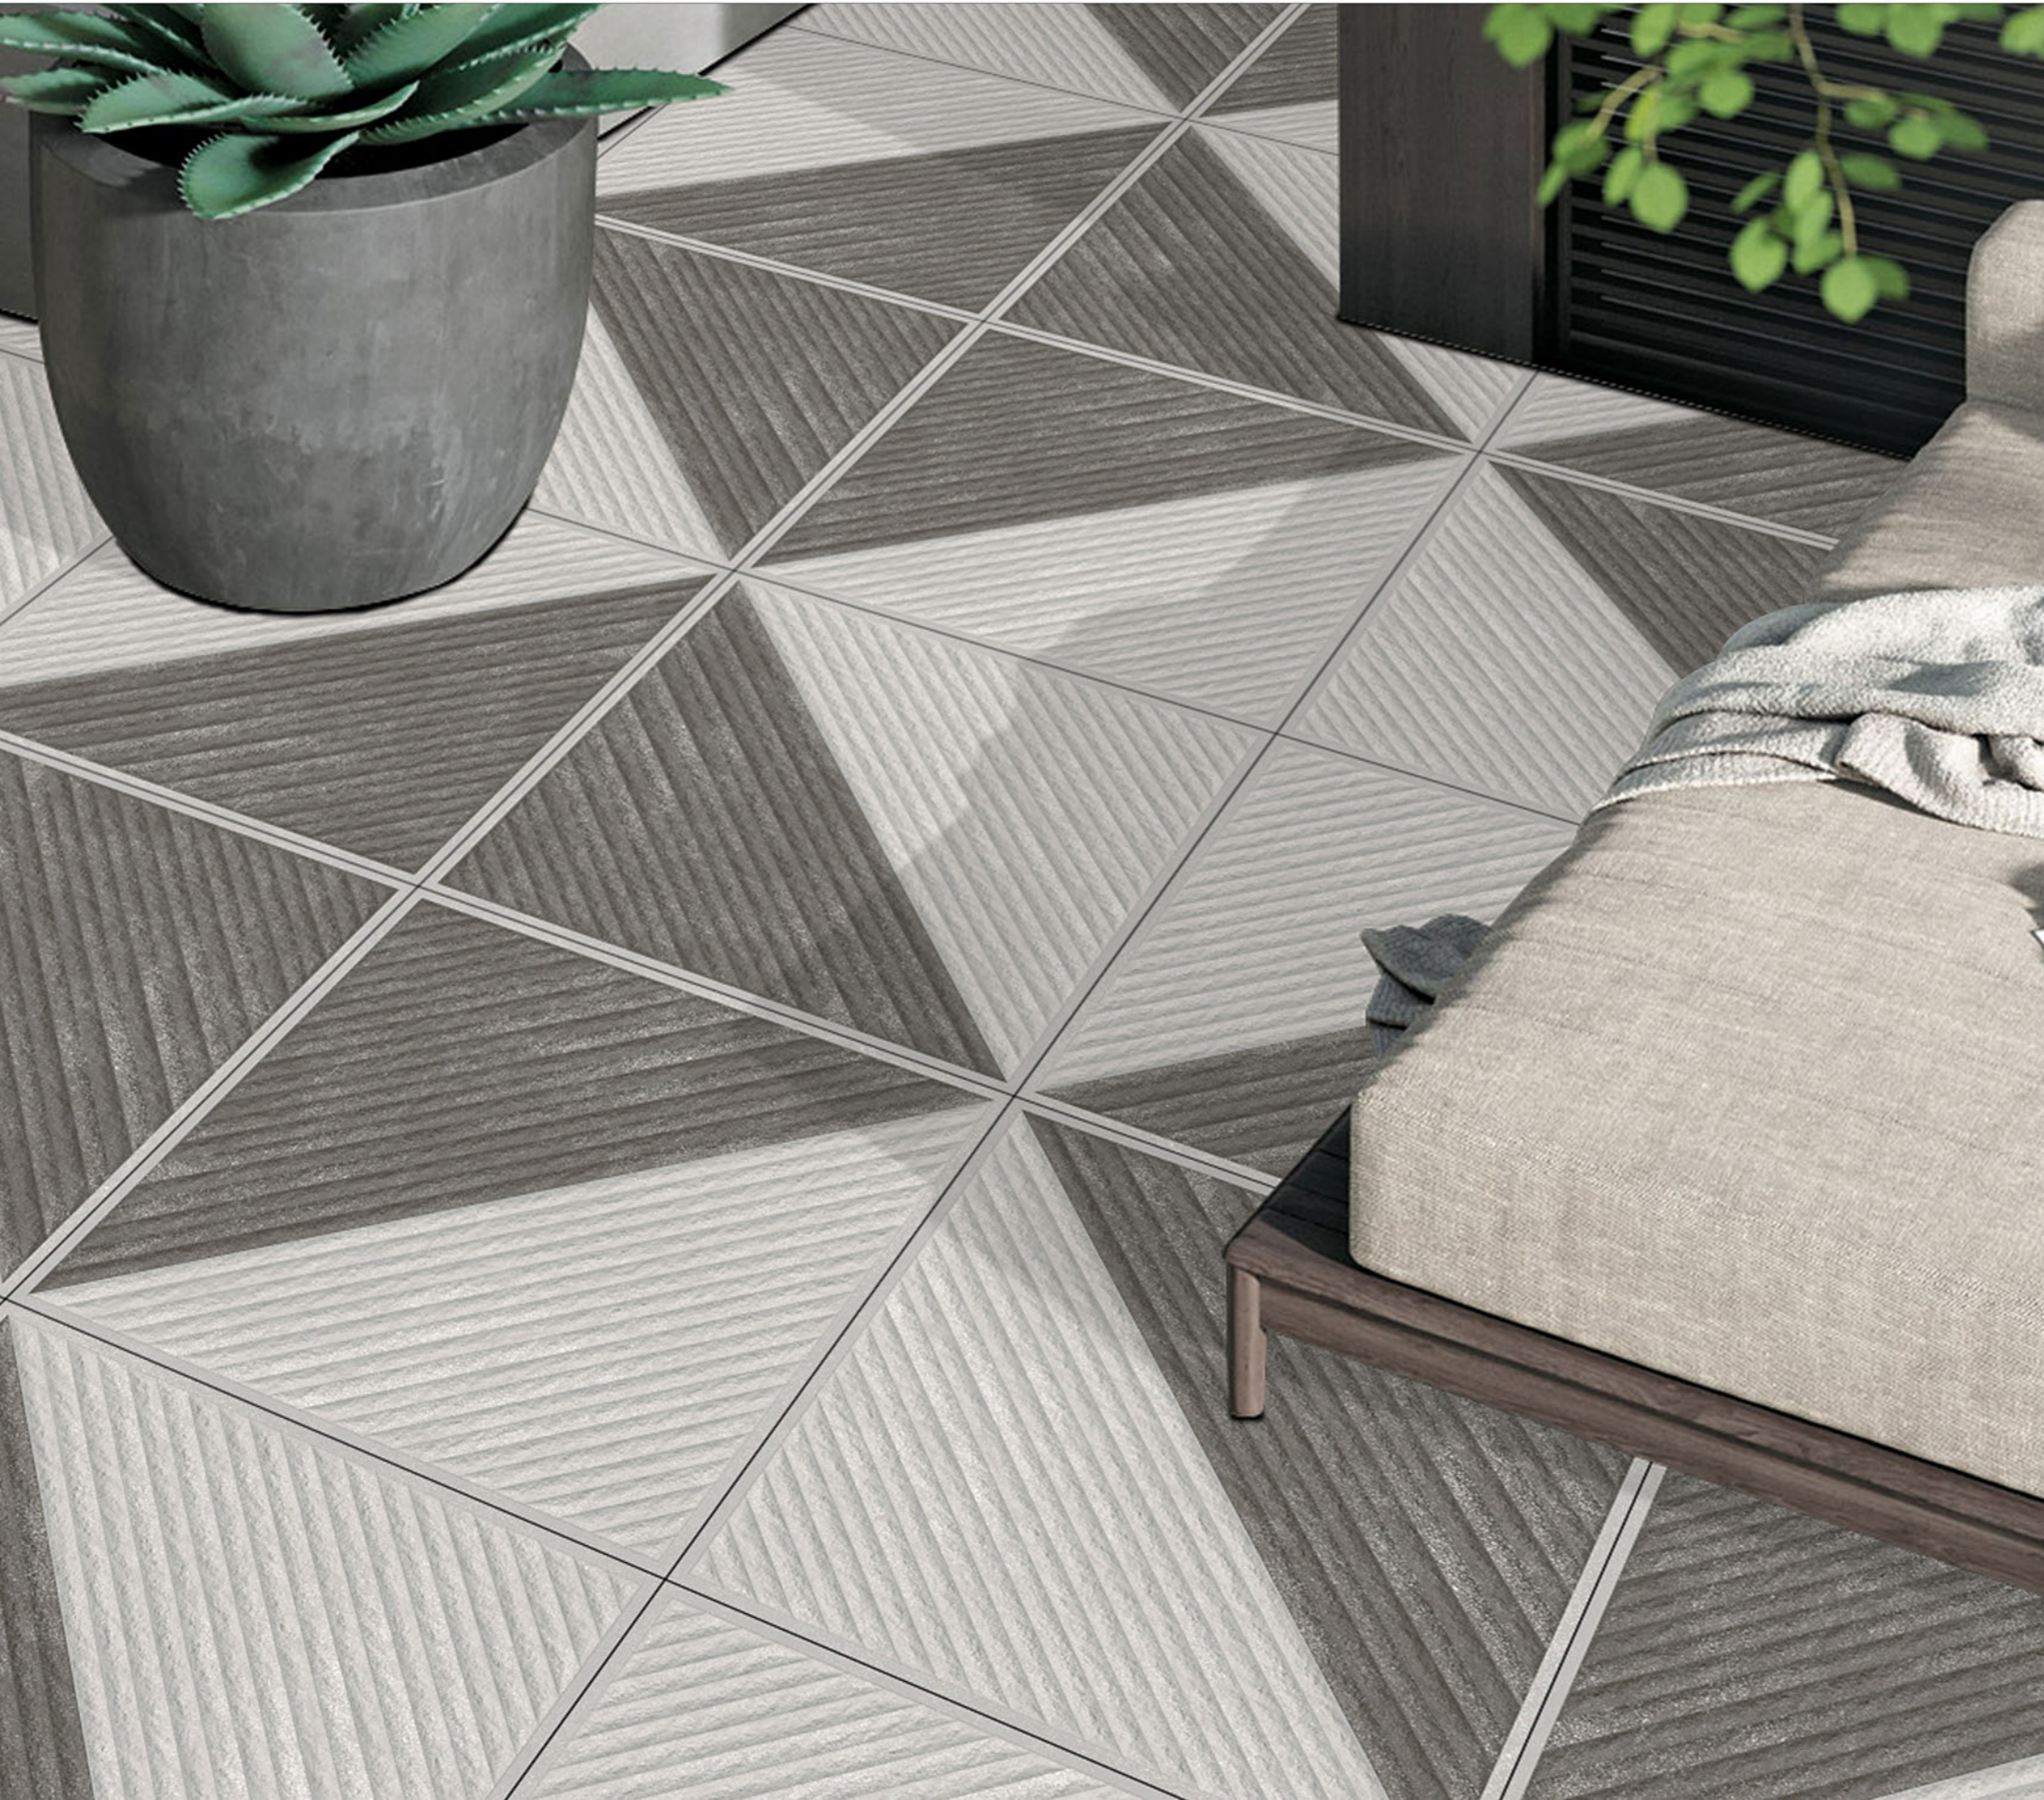

PUNCH GRAYSCALE

**518**

PUNCH SURFACE

Formats 40x40cm  
12mm Thickness

PUNCH GRAYSCALE

**519**

PUNCH SURFACE

Formats 40x40cm  
12mm Thickness