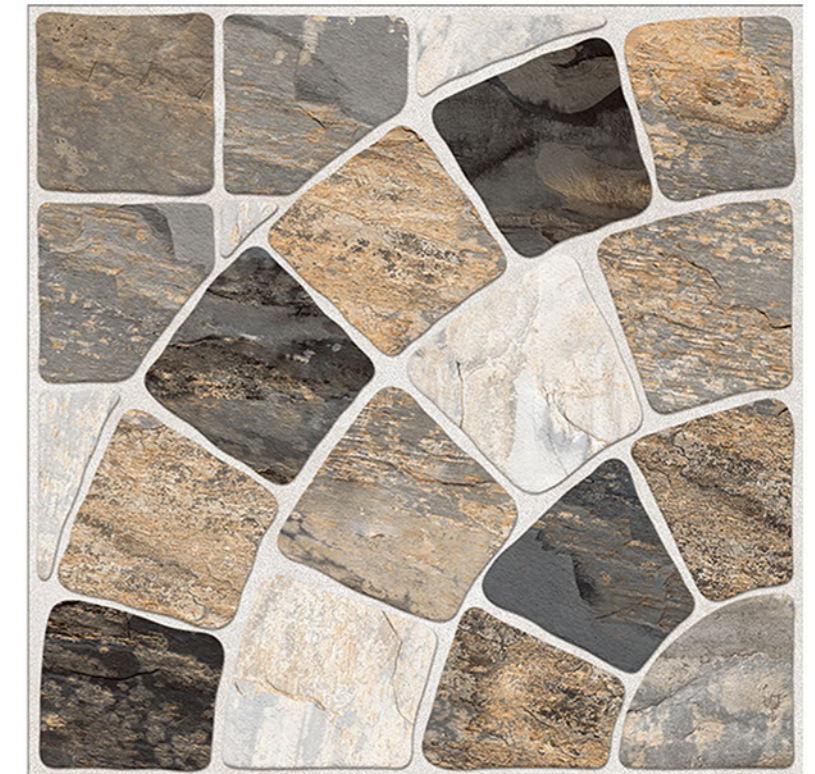

Formats 40x40cm
12mm Thickness