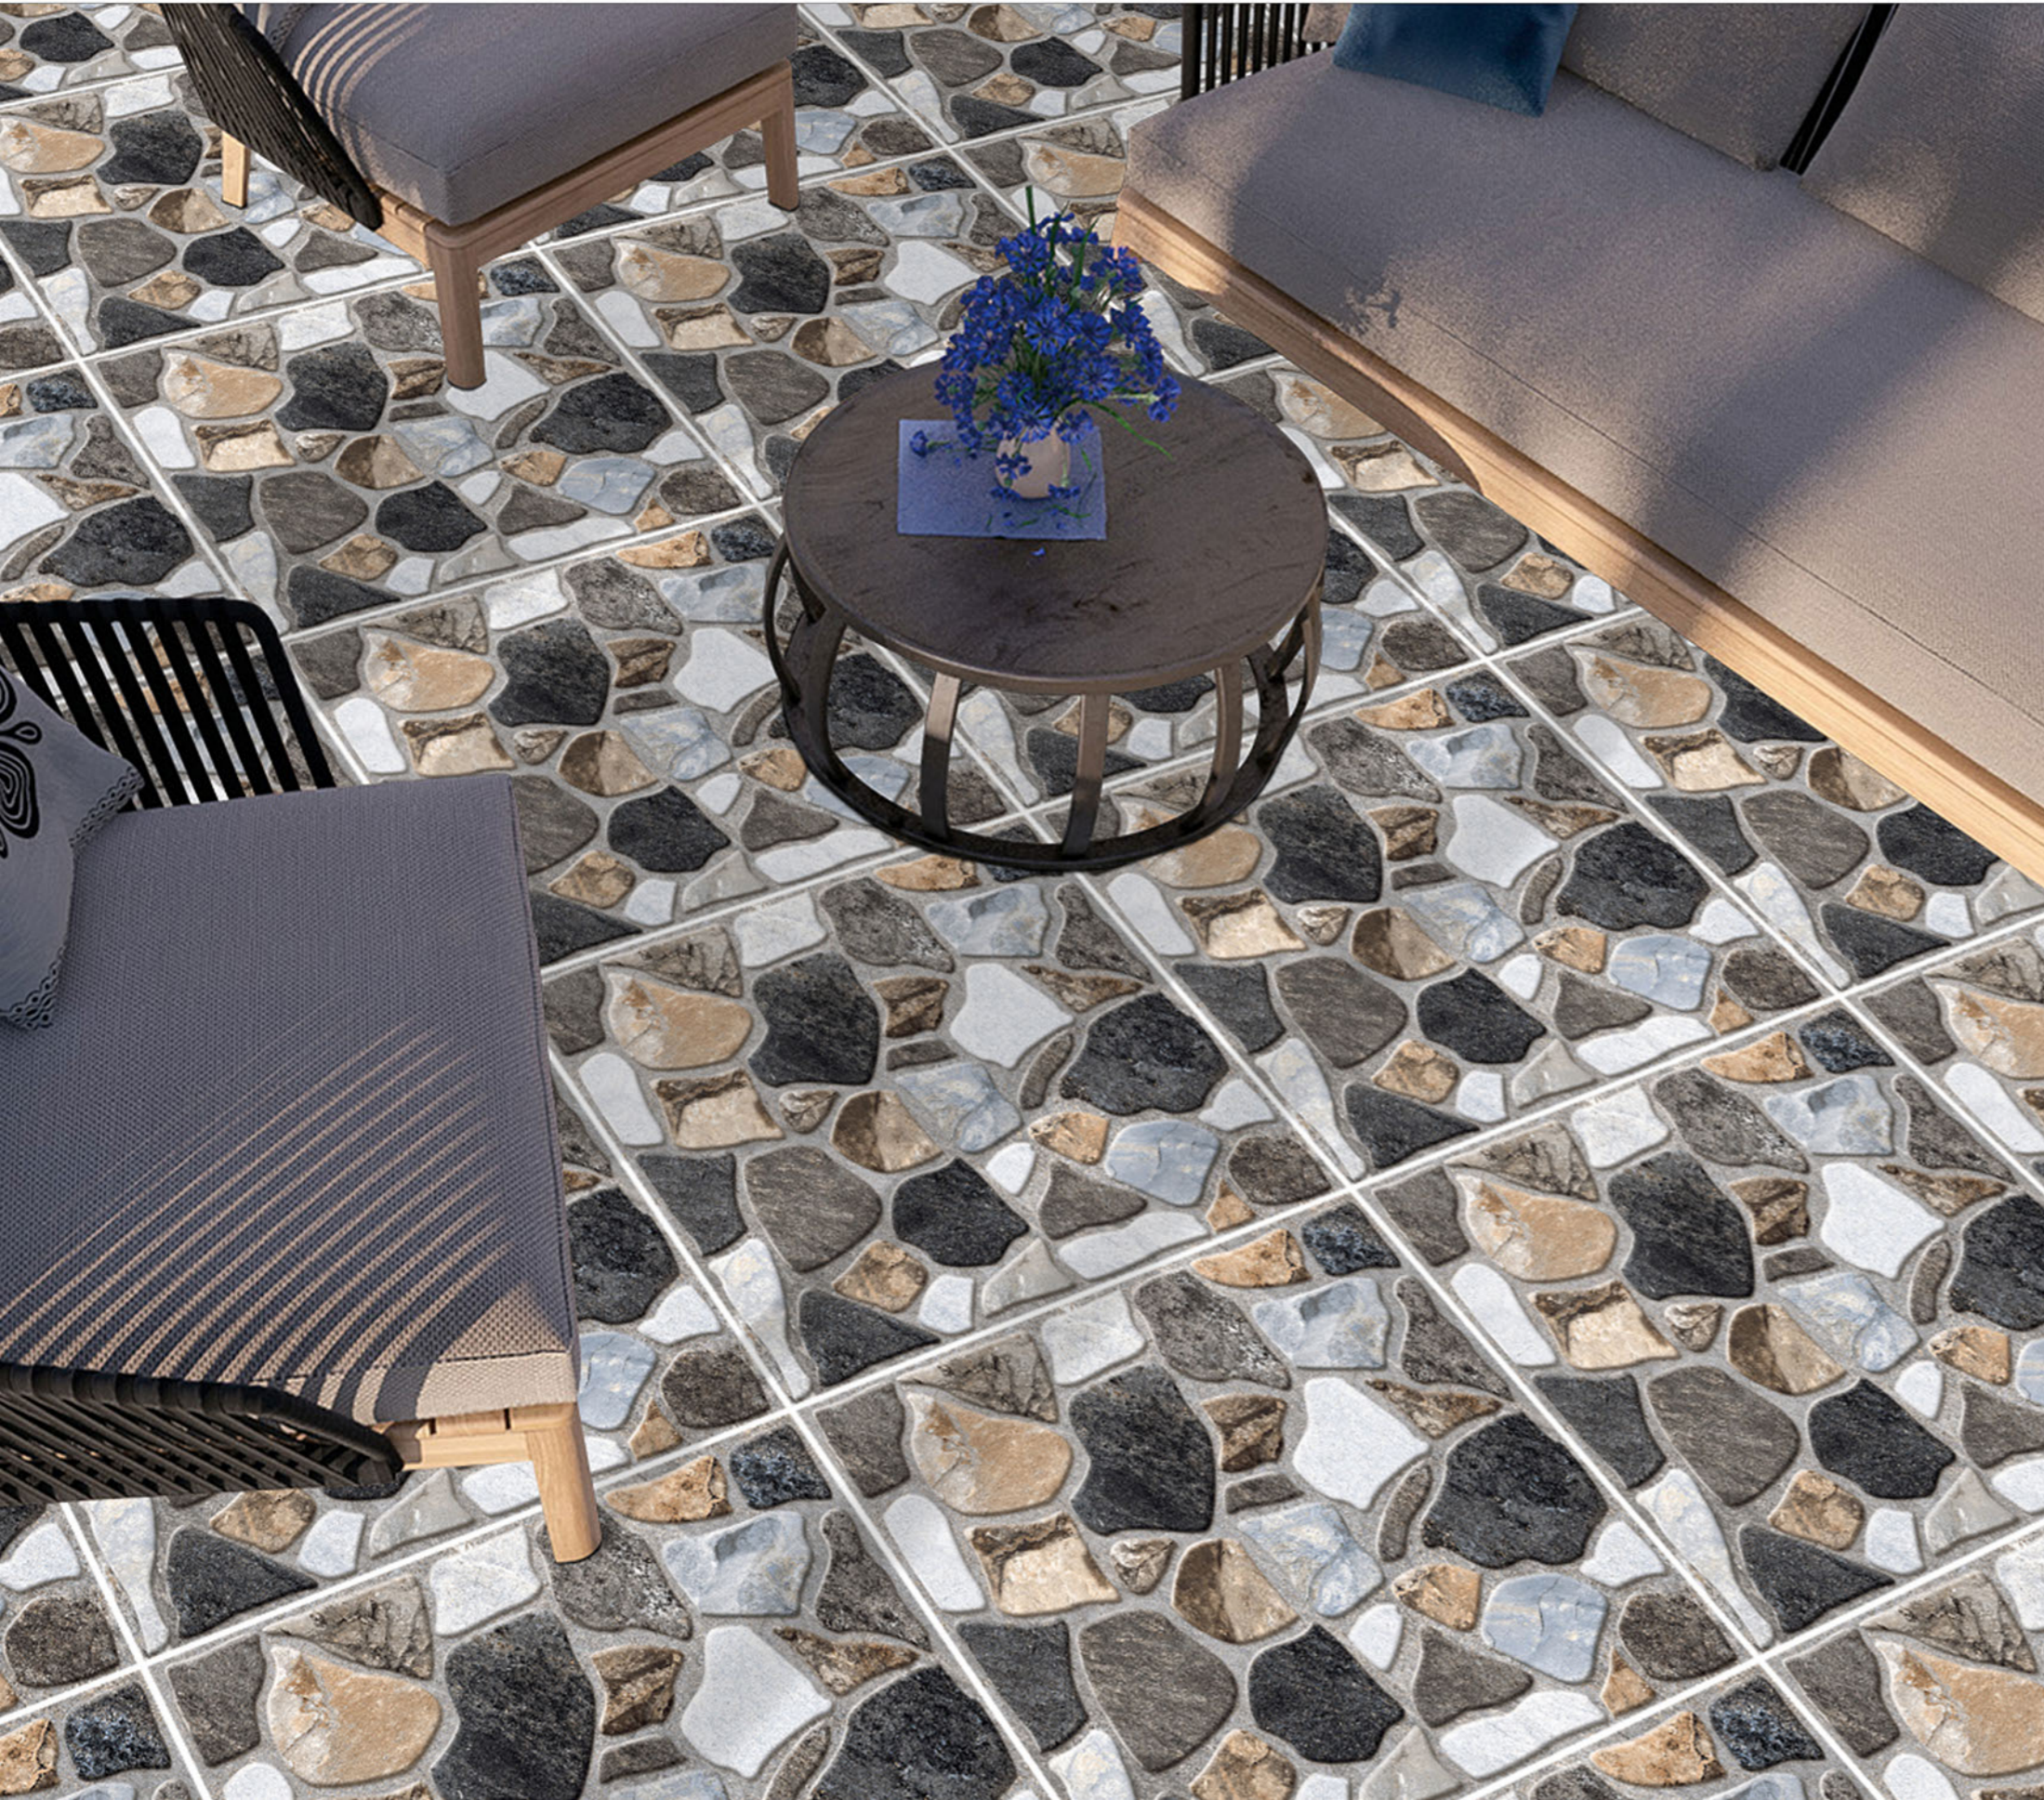

PUNCH GRAYSCALE

701

PUNCH SURFACE

Formats 40x40cm  
12mm Thickness

PUNCH GRAYSCALE

702

PUNCH SURFACE

Formats 40x40cm  
12mm Thickness