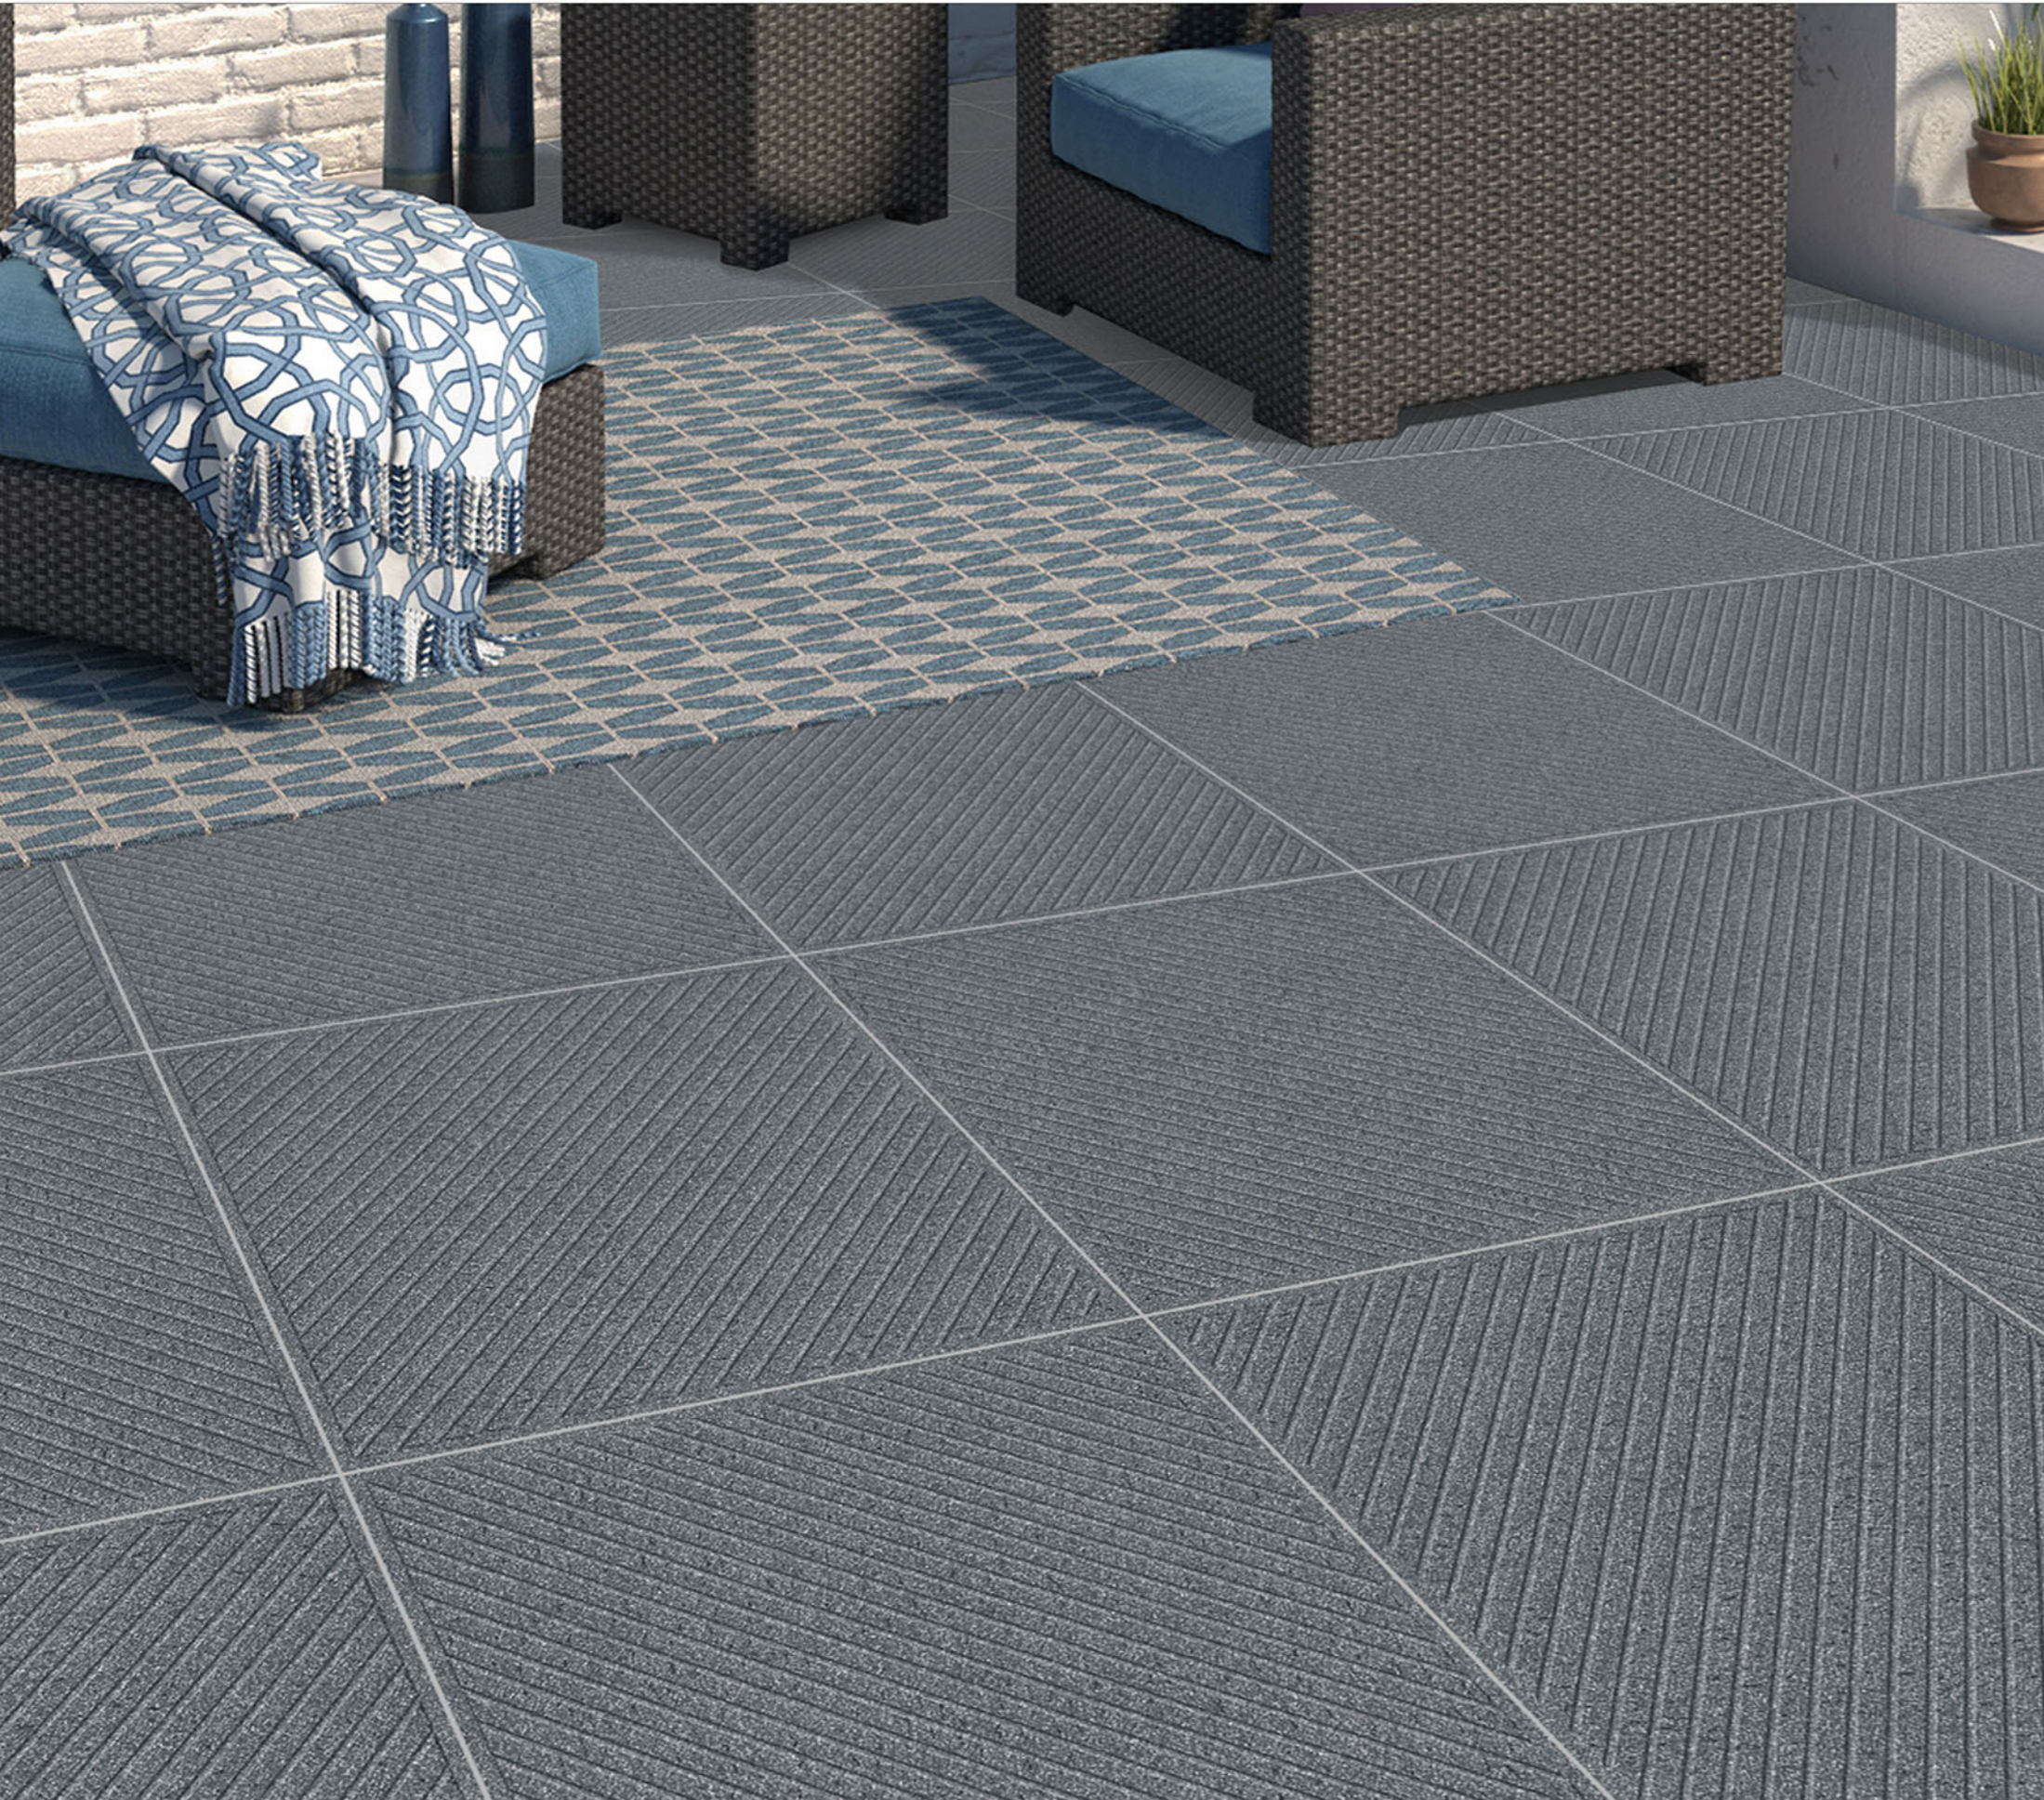

Formats 40x40cm
12mm Thickness

6507