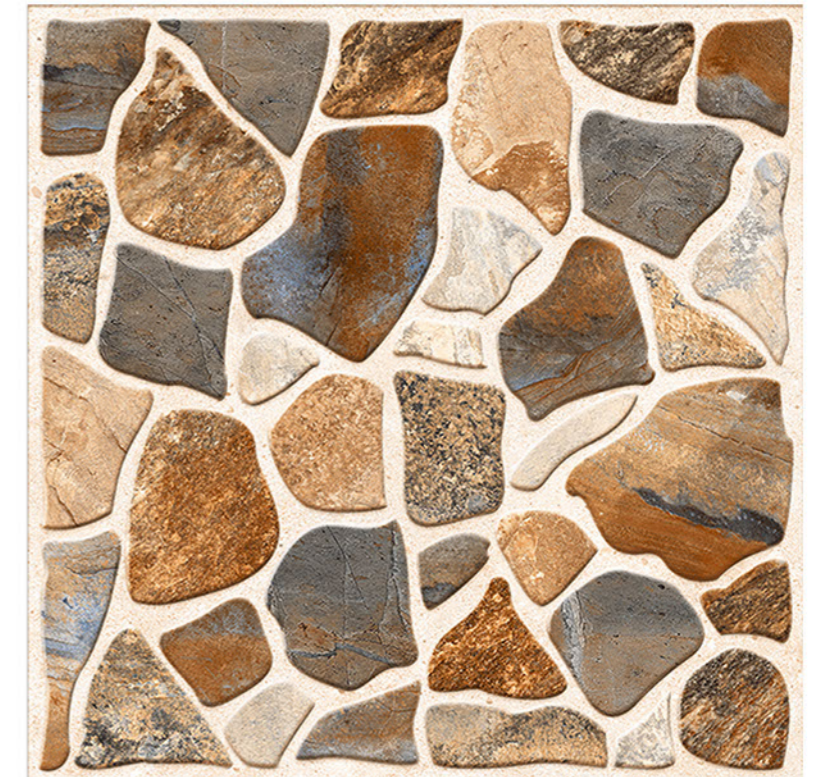

PUNCH GRAYSCALE

701

PUNCH SURFACE

Formats 40x40cm  
12mm Thickness

PUNCH GRAYSCALE

702

PUNCH SURFACE

Formats 40x40cm  
12mm Thickness