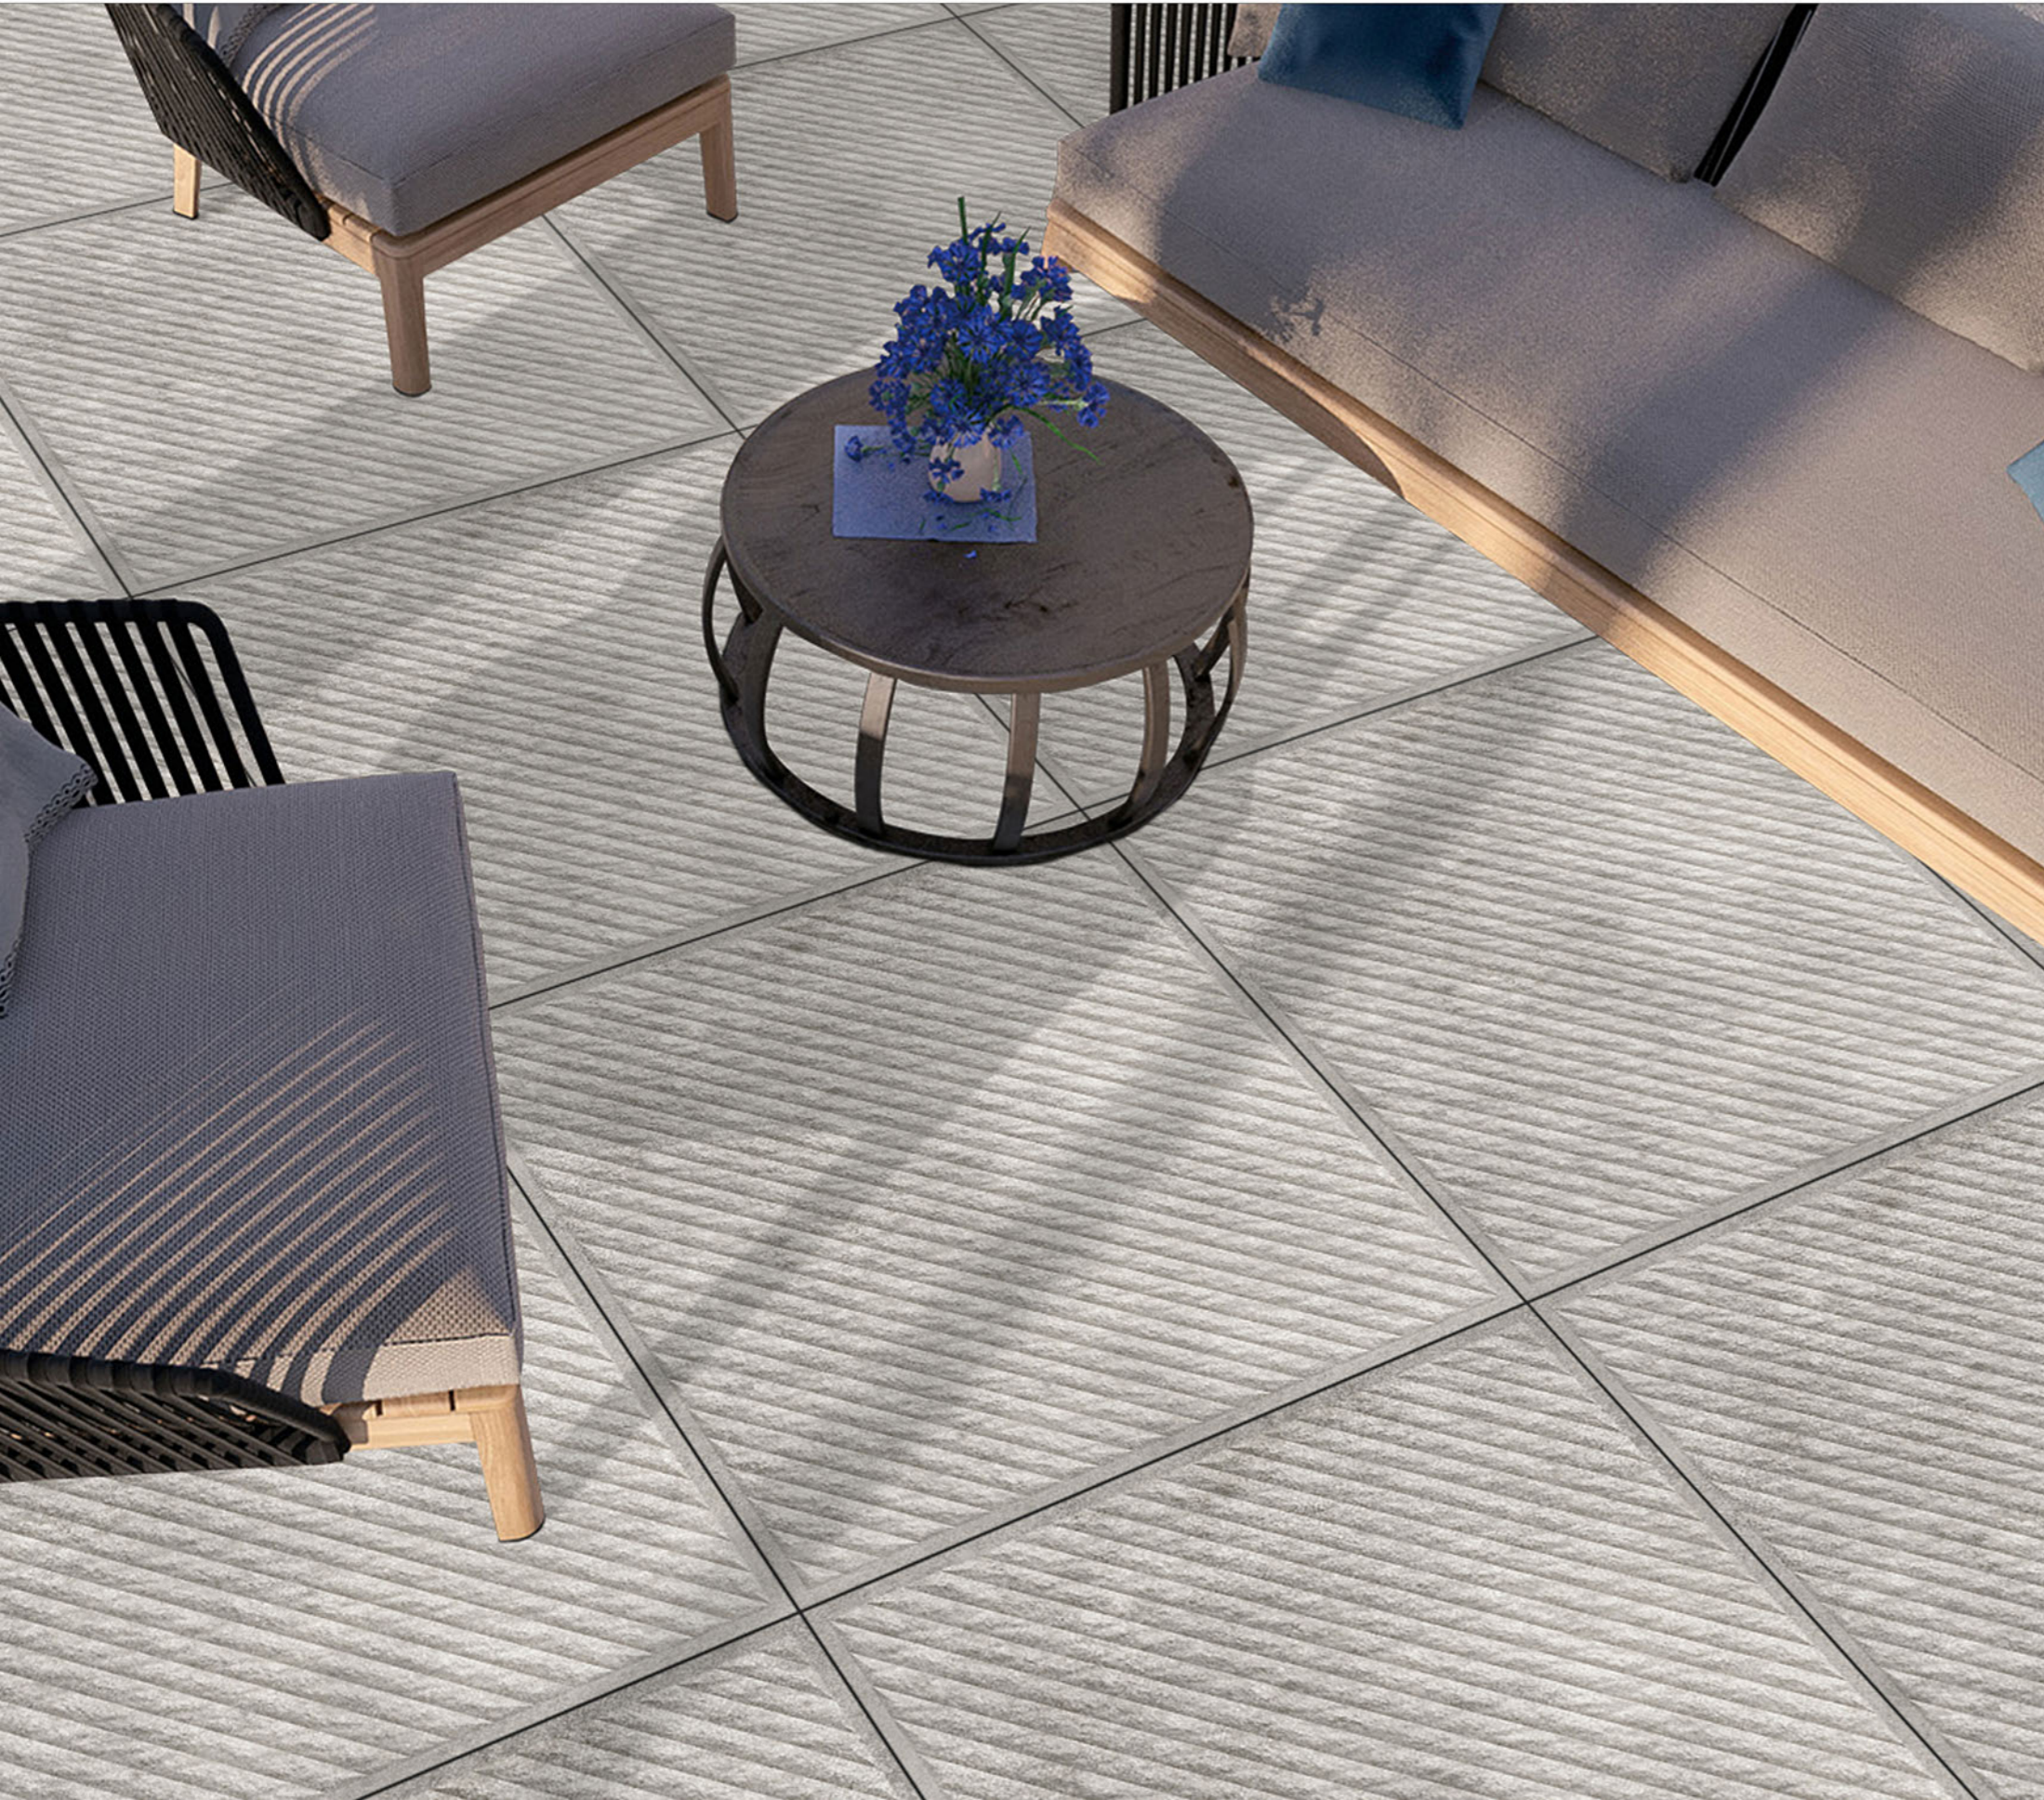

Formats 40x40cm
12mm Thickness