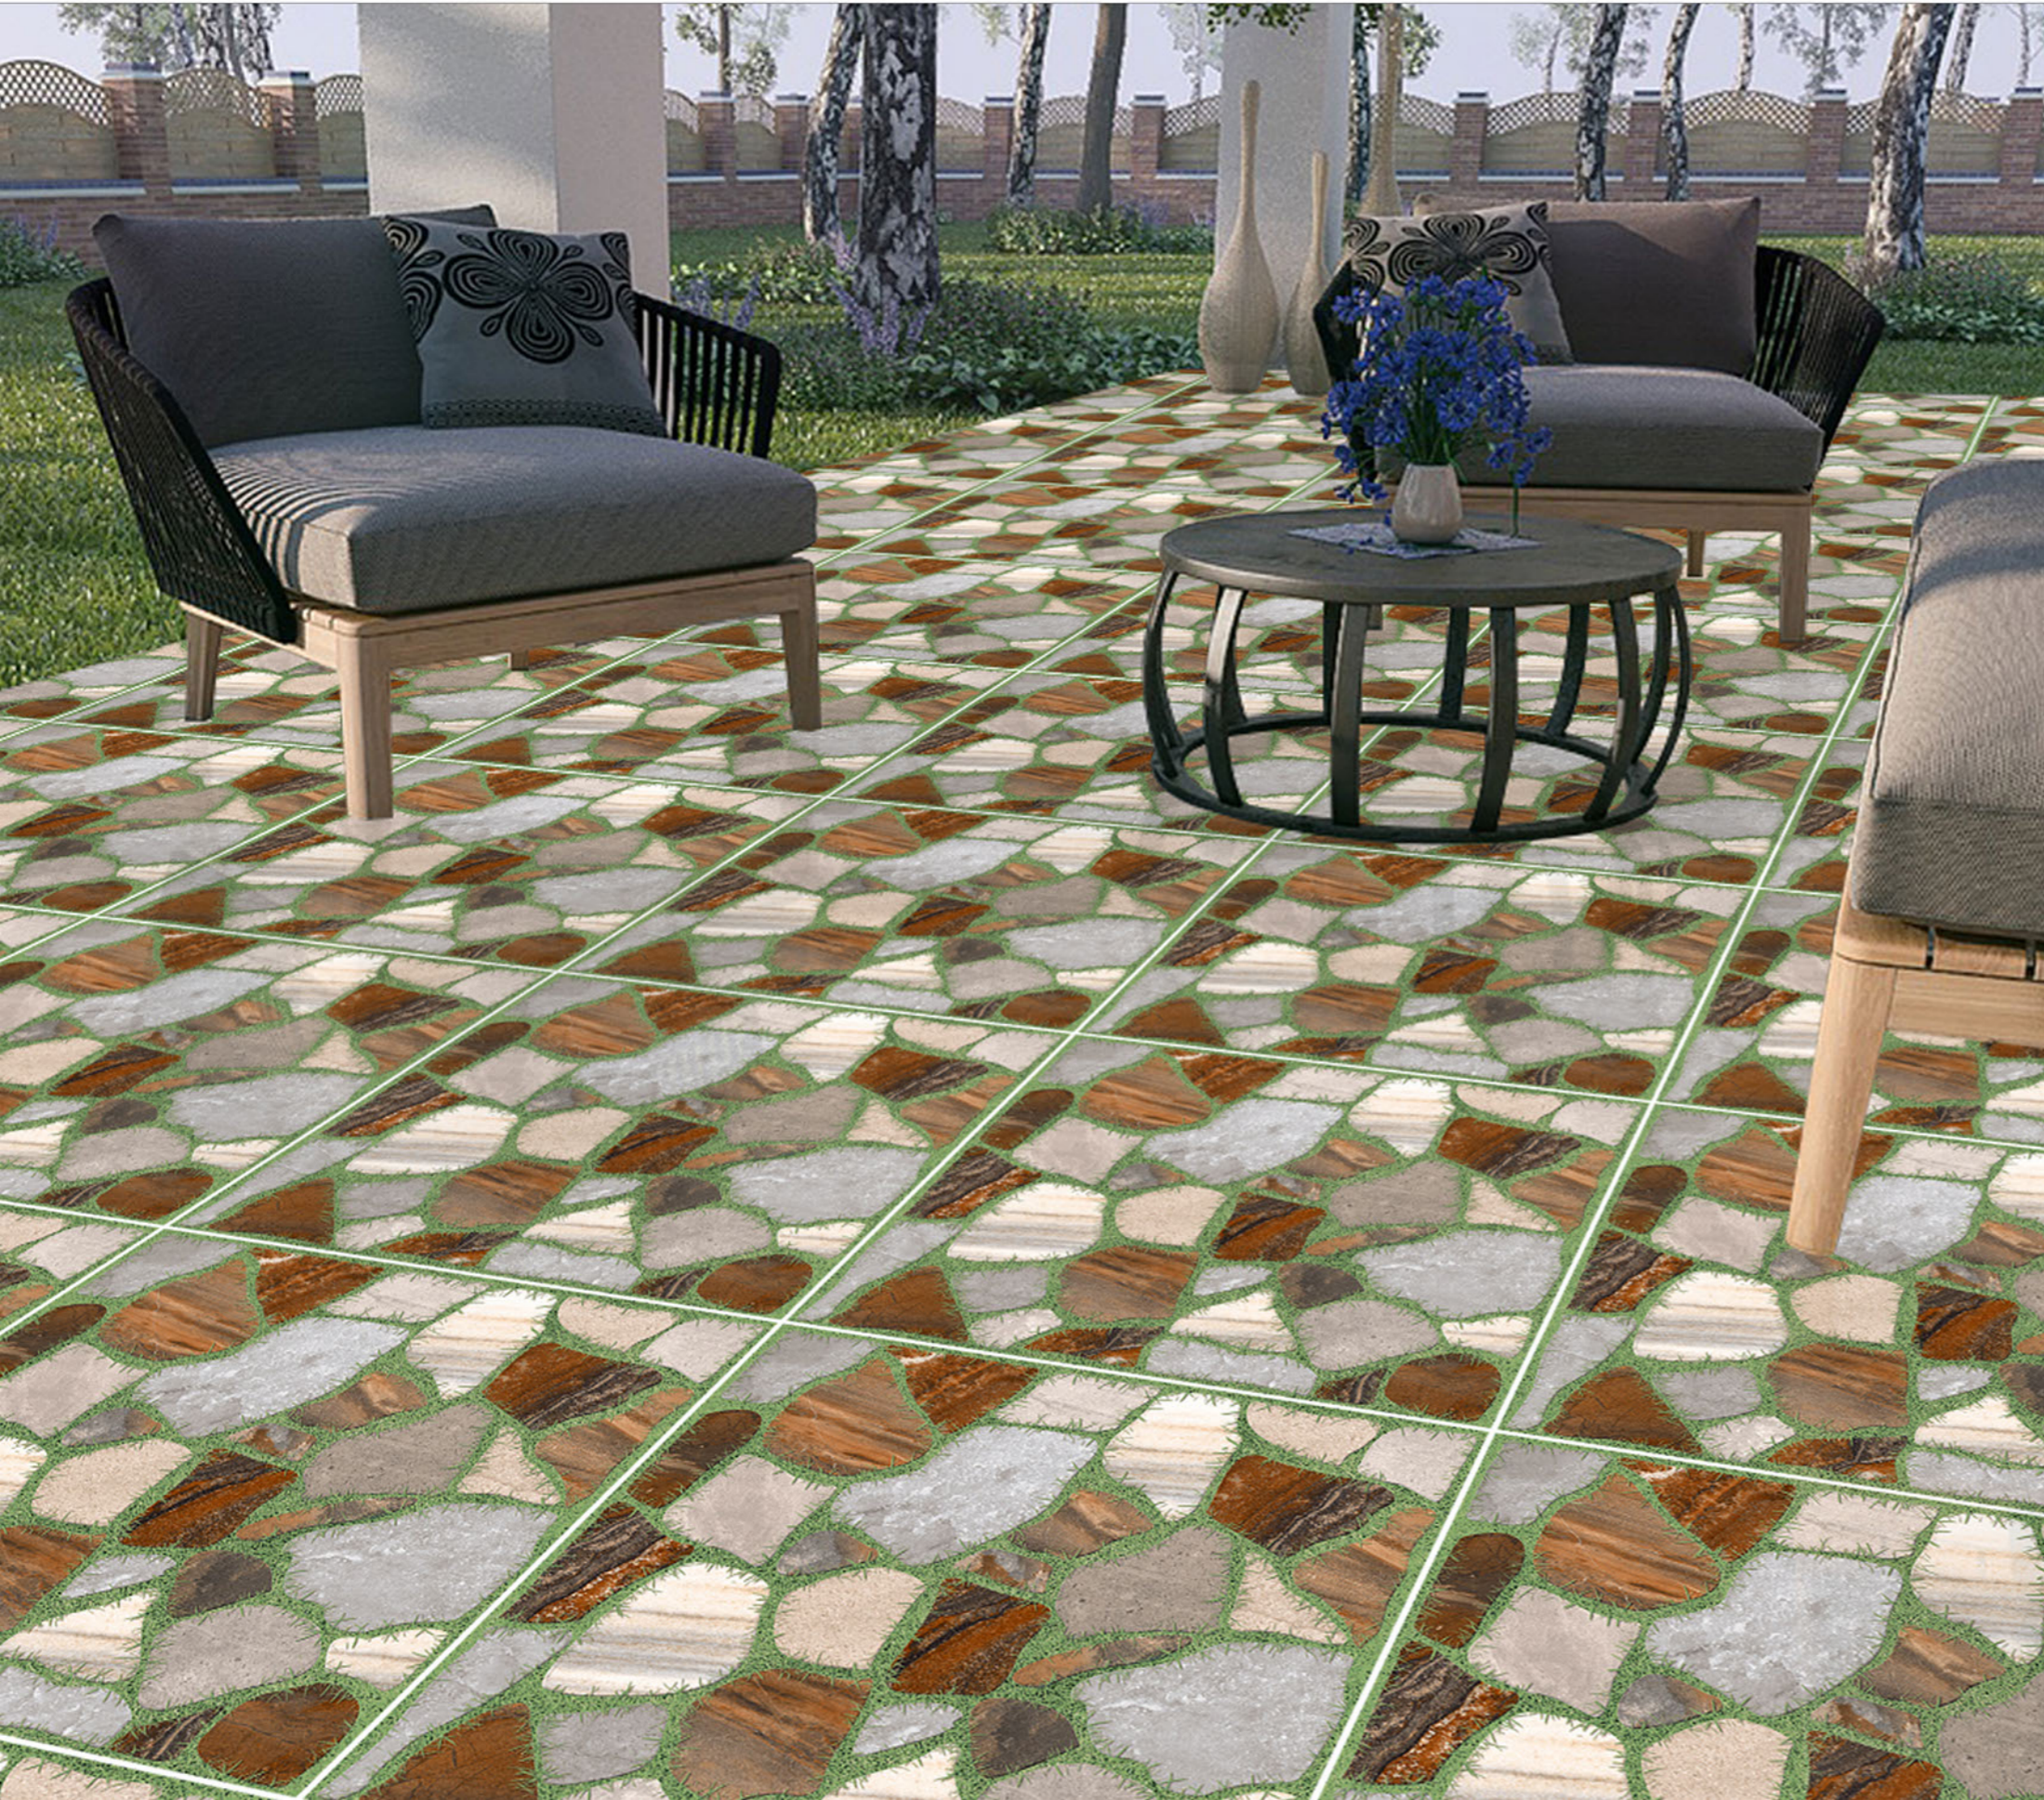

Formats 40x40cm
12mm Thickness