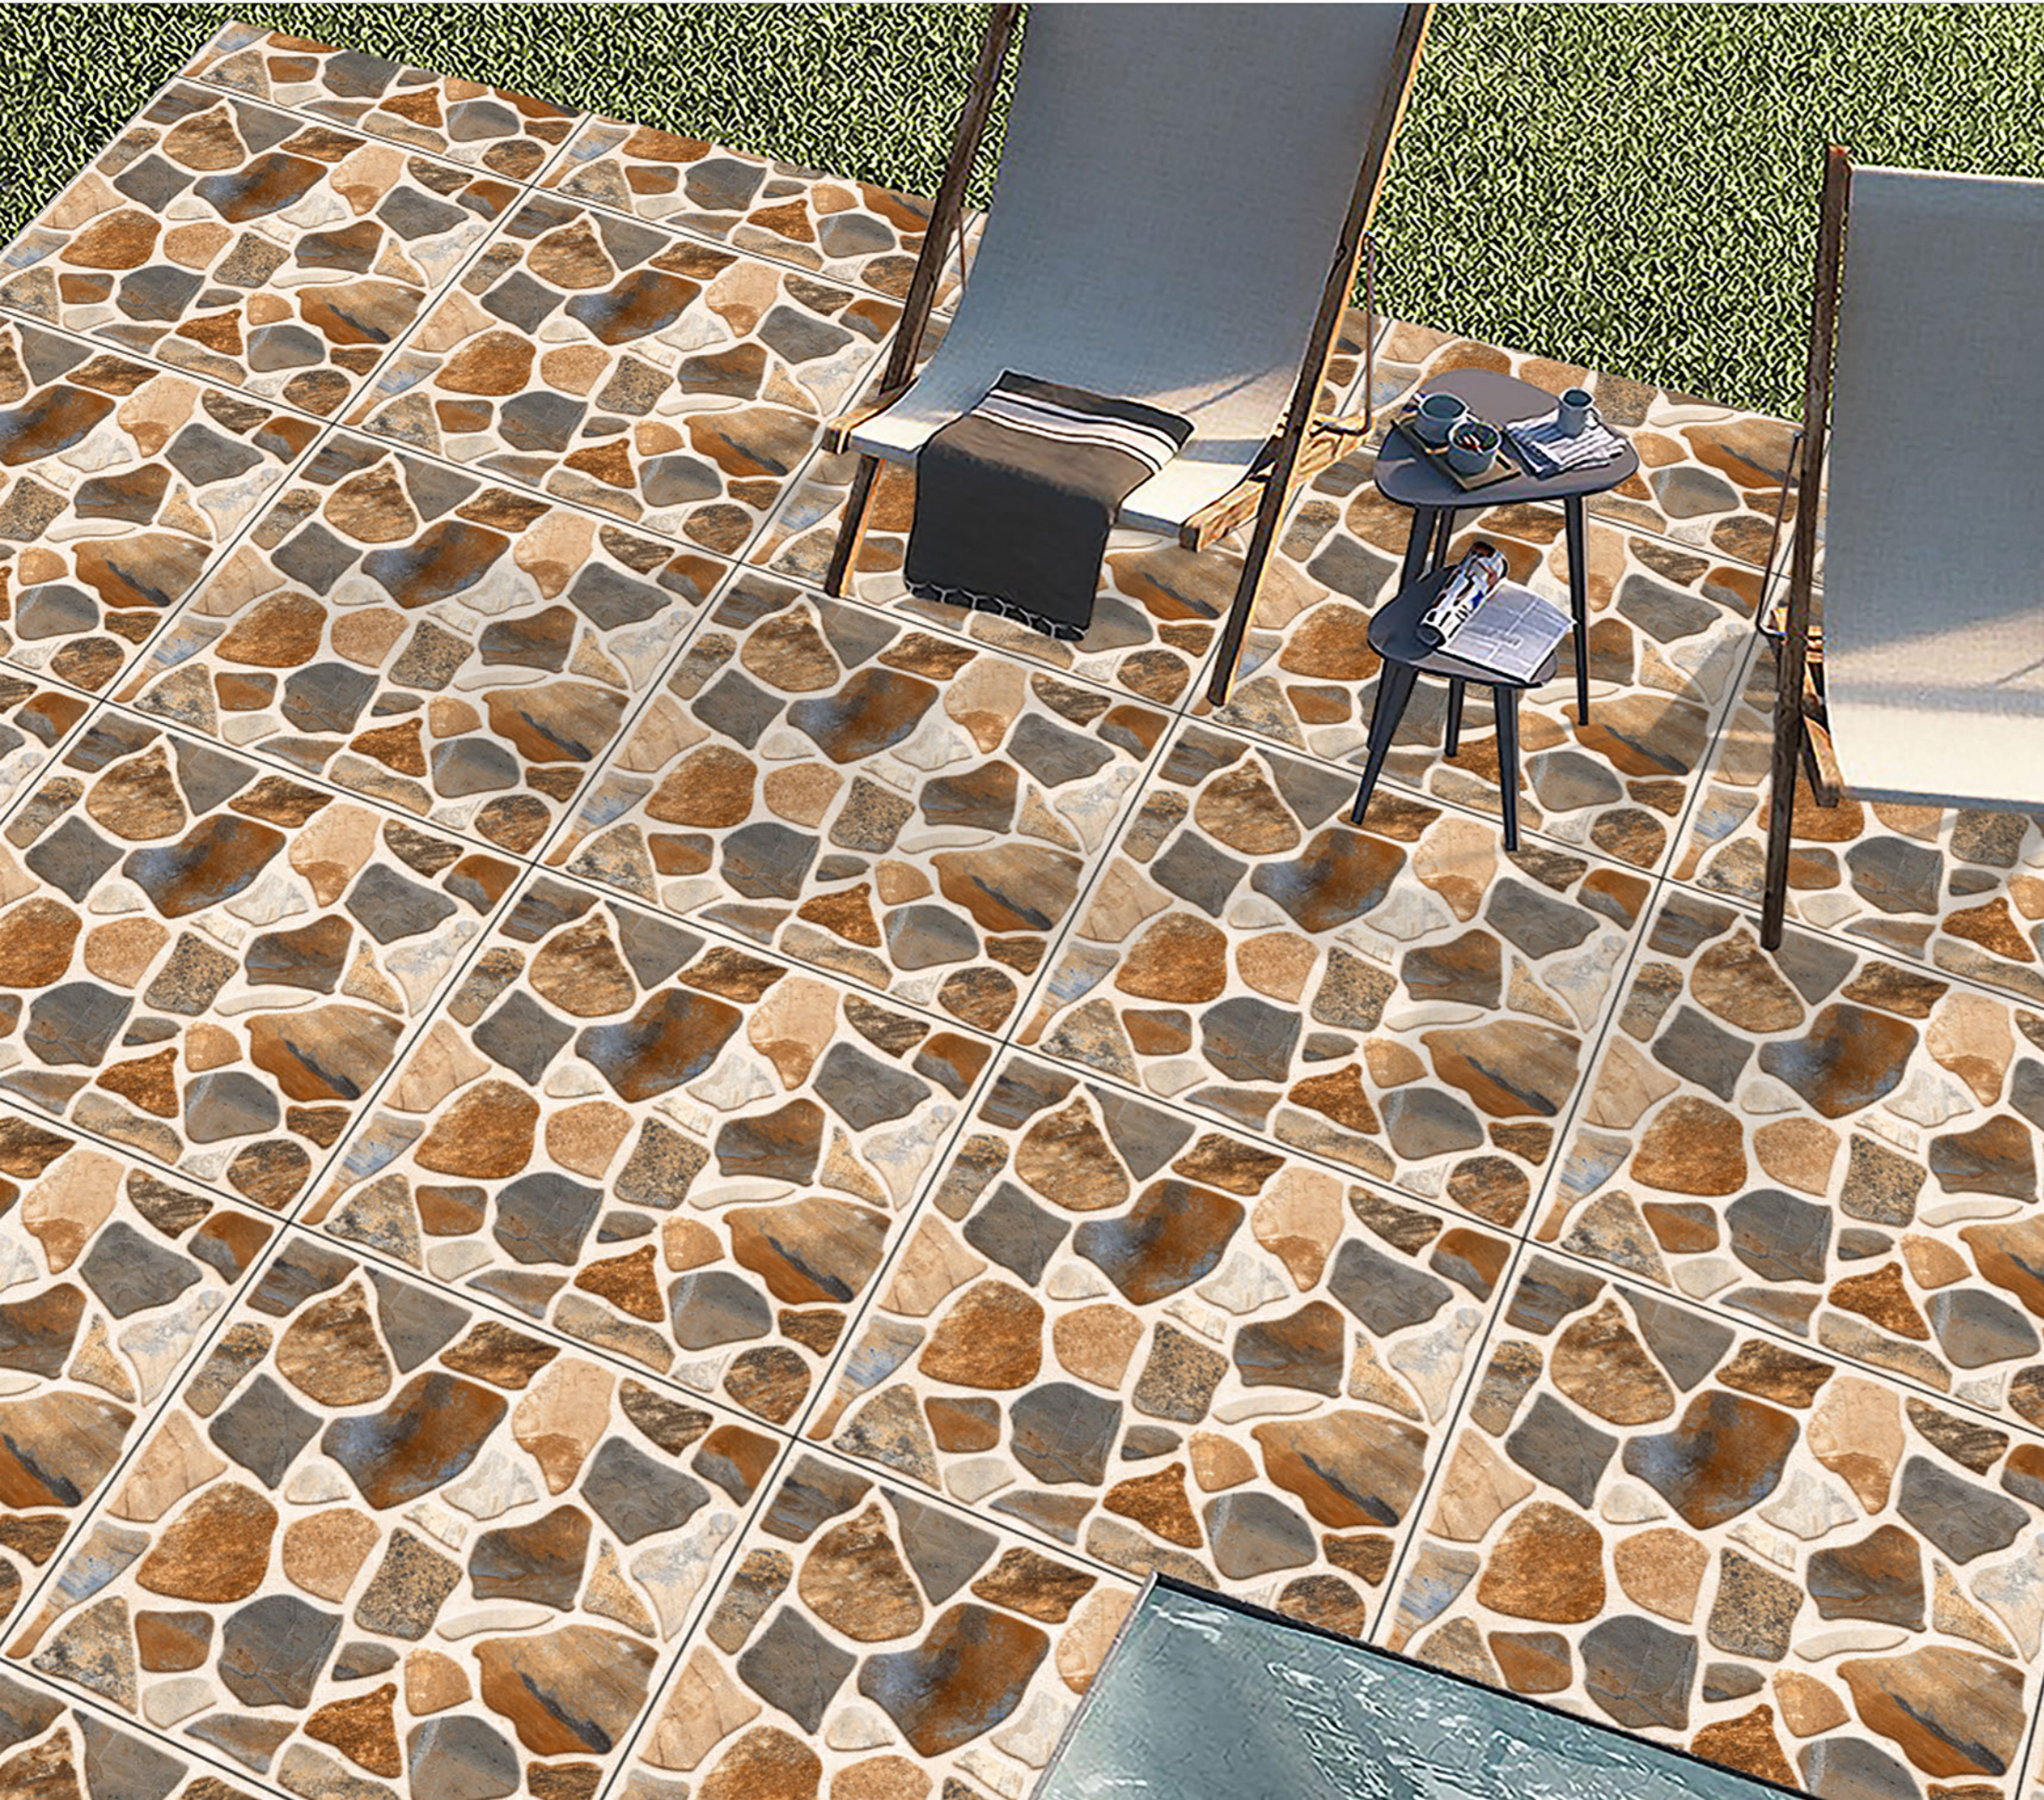

Formats 40x40cm
12mm Thickness