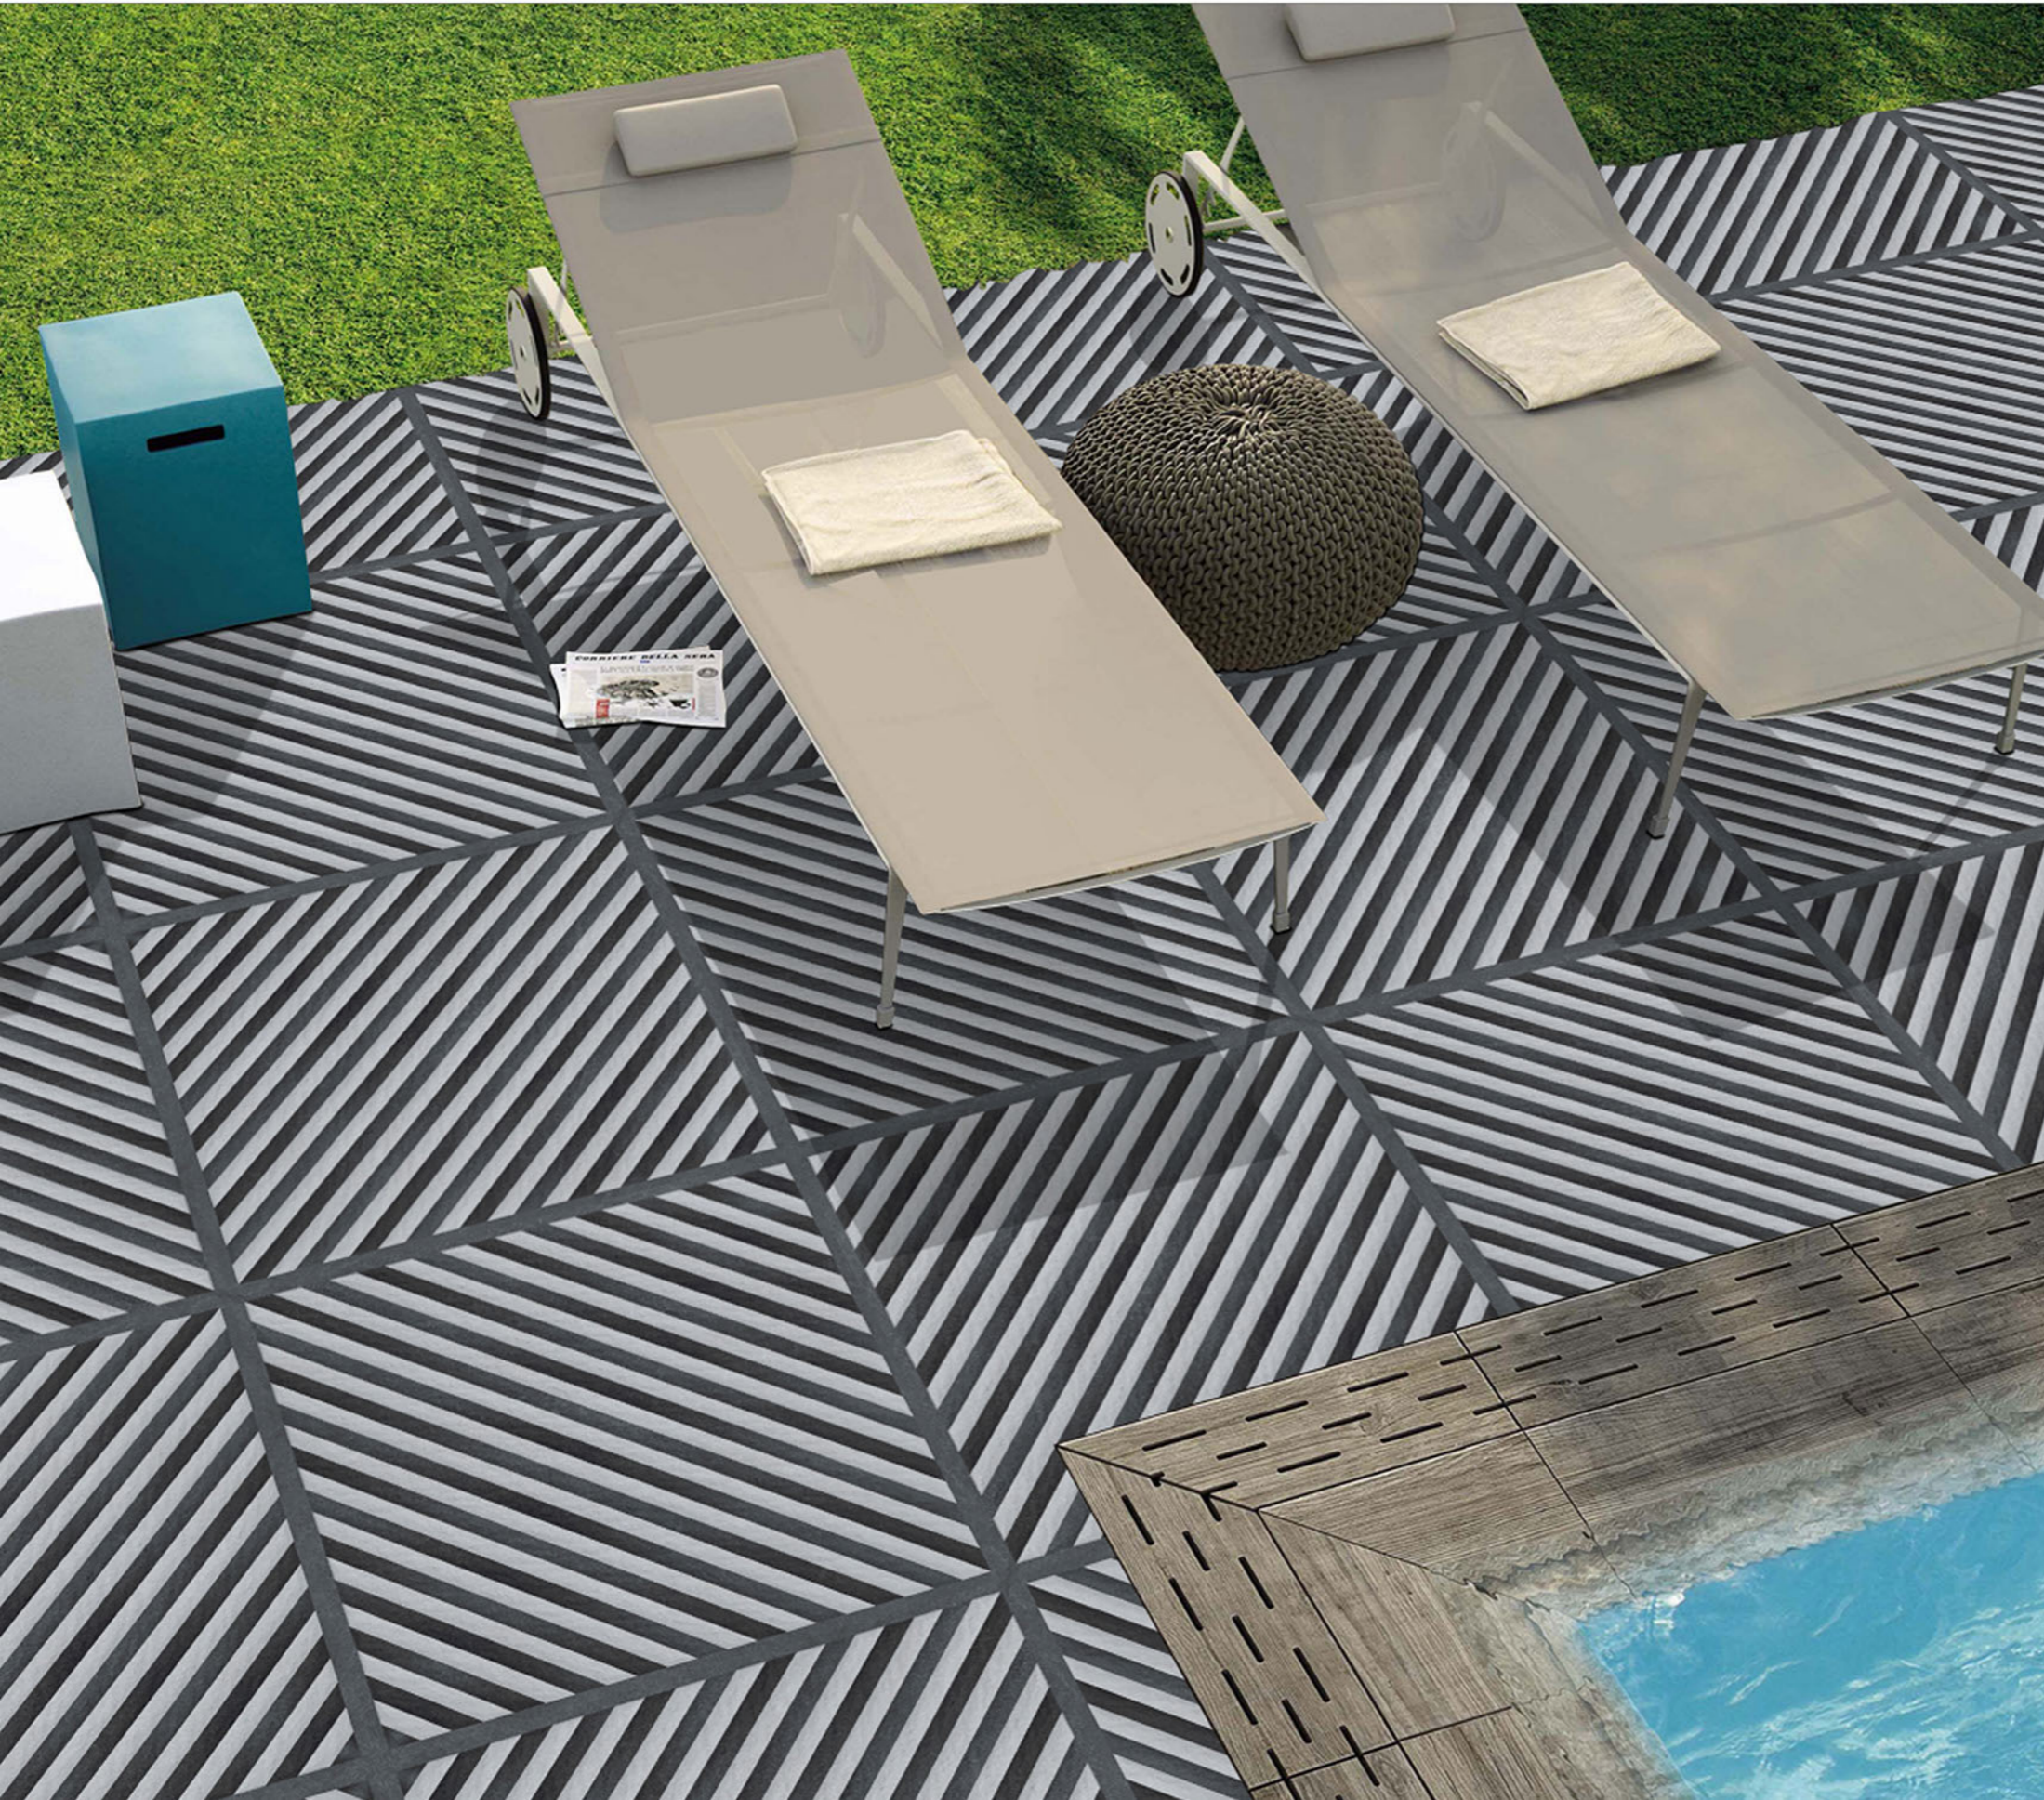

12mm THICKNESS

**INDiART**  
CERAMIC

**Digital Parking Tiles**  
**Formats 40x40cm**

Formats 40x40cm  
12mm Thickness

PUNCH GRAYSCALE

**501**

PUNCH SURFACE

Formats 40x40cm  
12mm Thickness