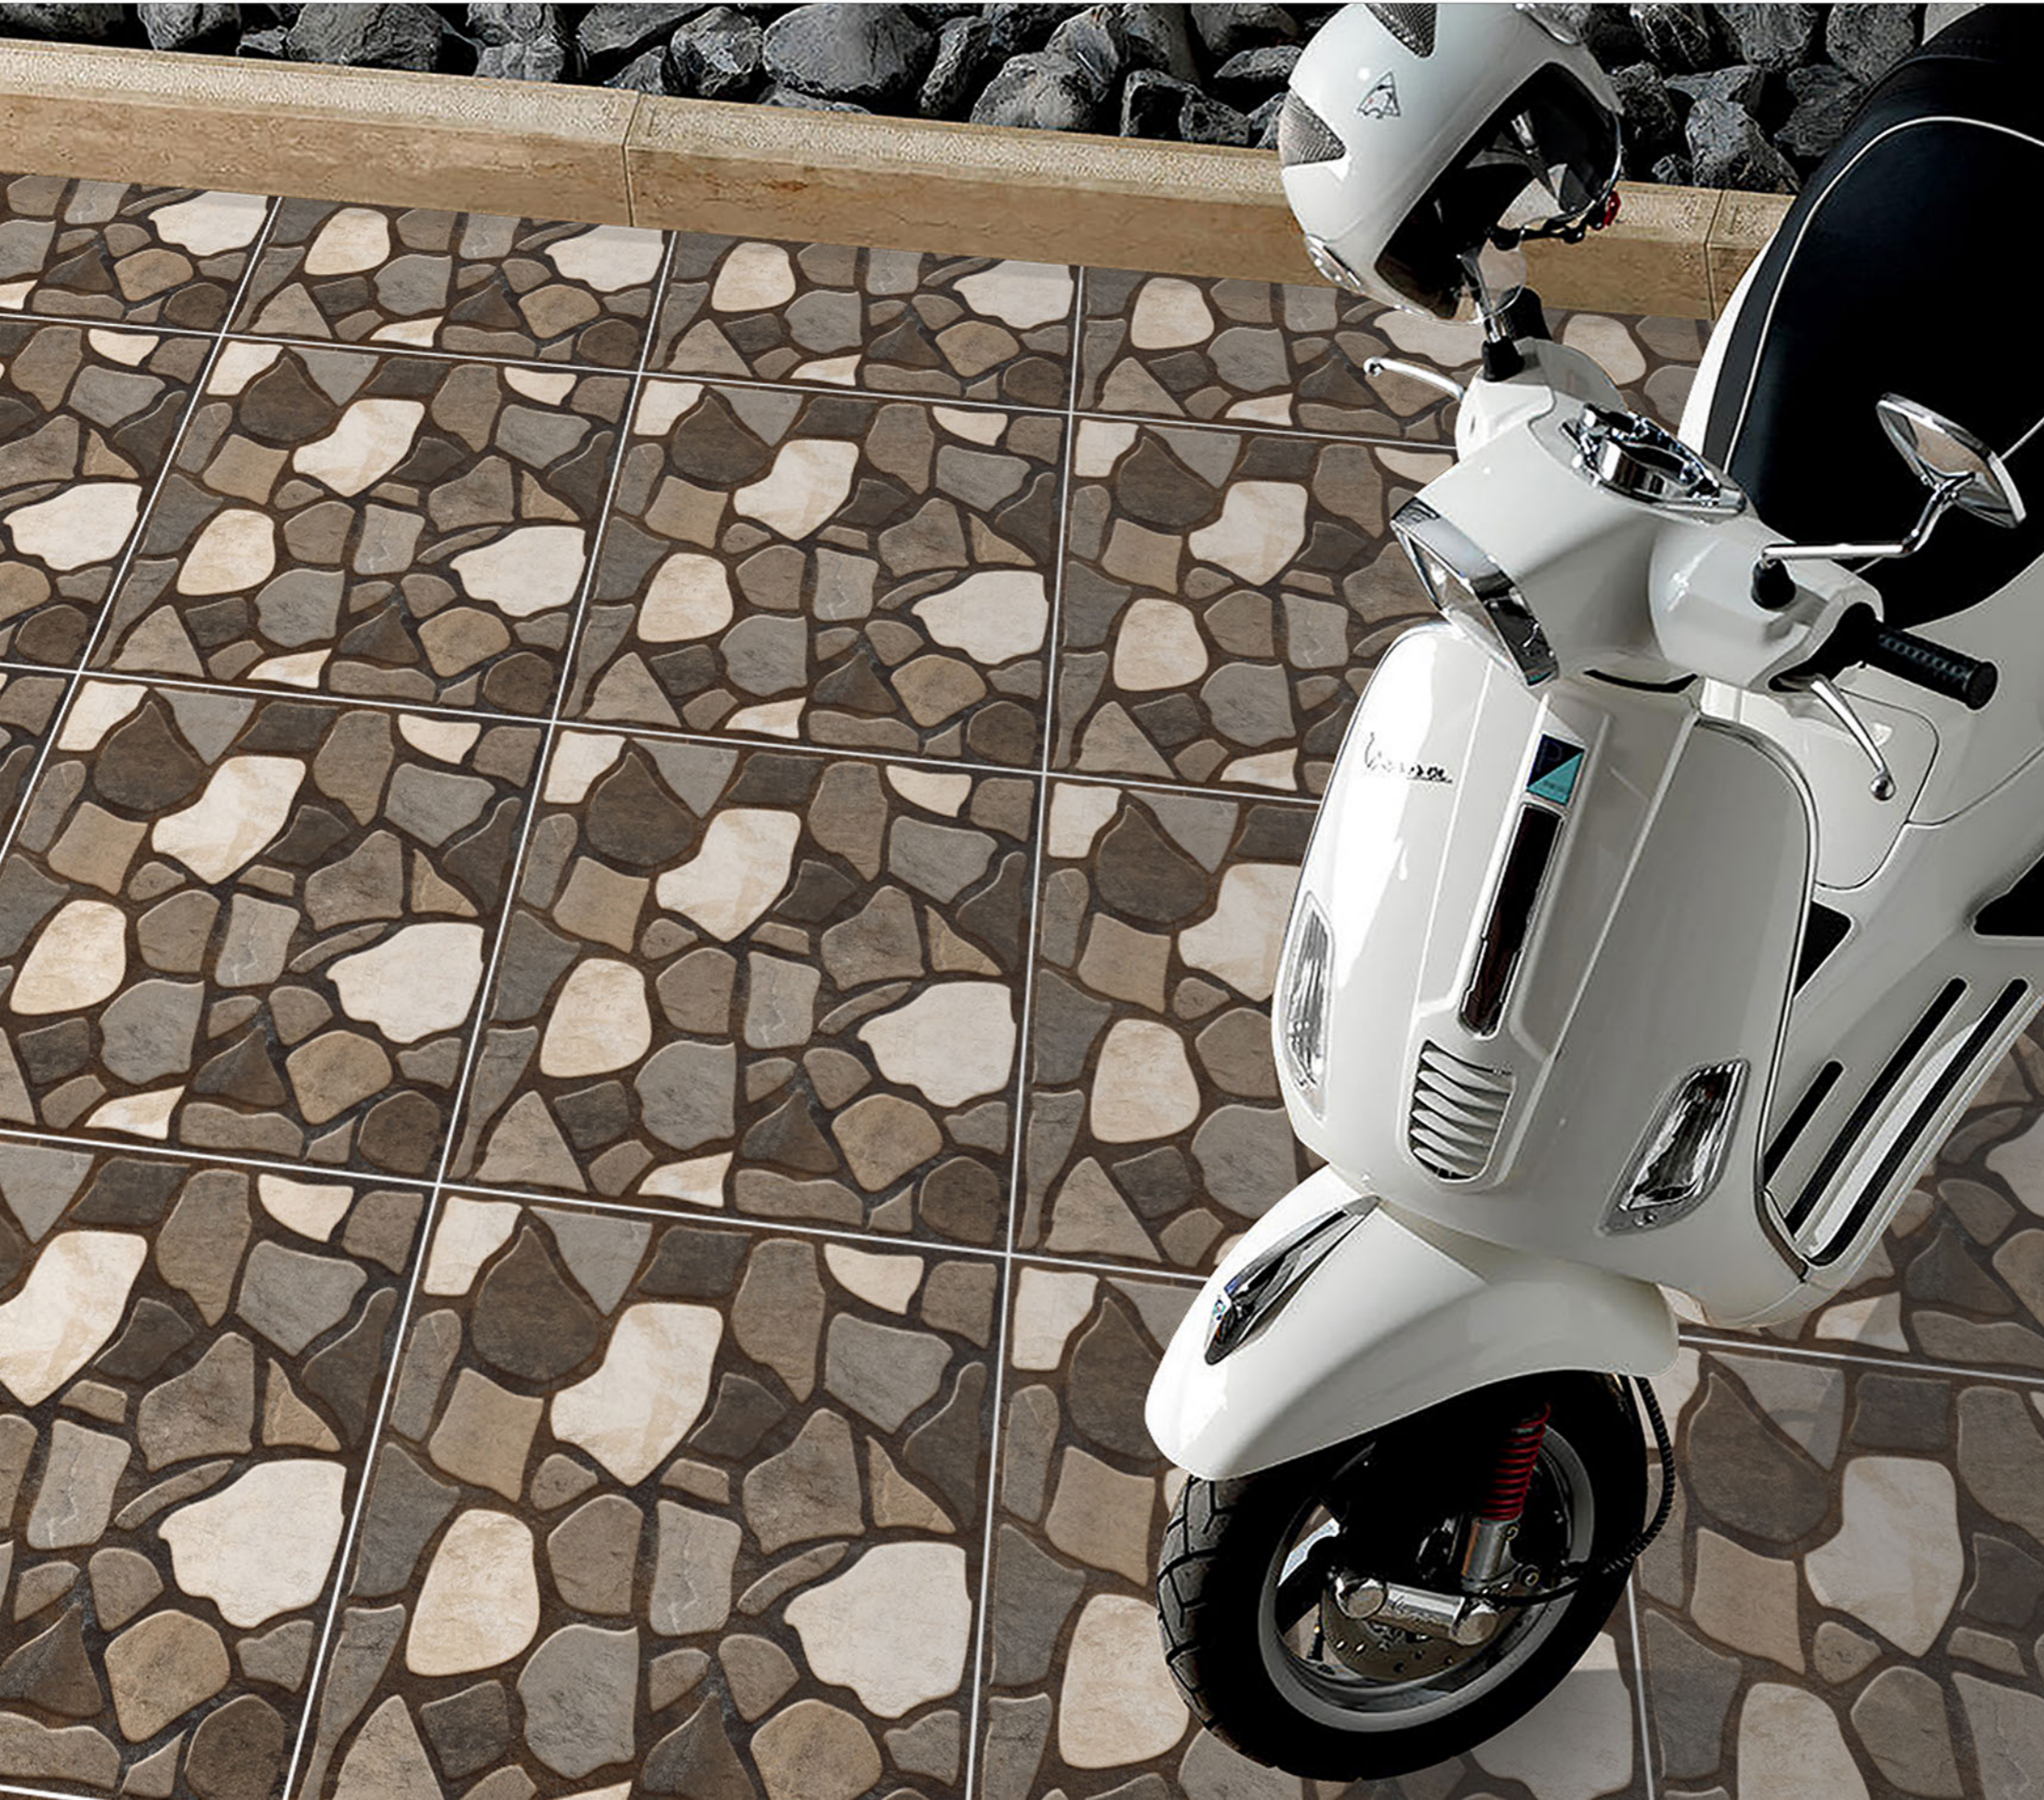

PUNCH GRAYSCALE

**703**

PUNCH SURFACE

Formats 40x40cm  
12mm Thickness

PUNCH GRAYSCALE

**704**

PUNCH SURFACE

Formats 40x40cm  
12mm Thickness