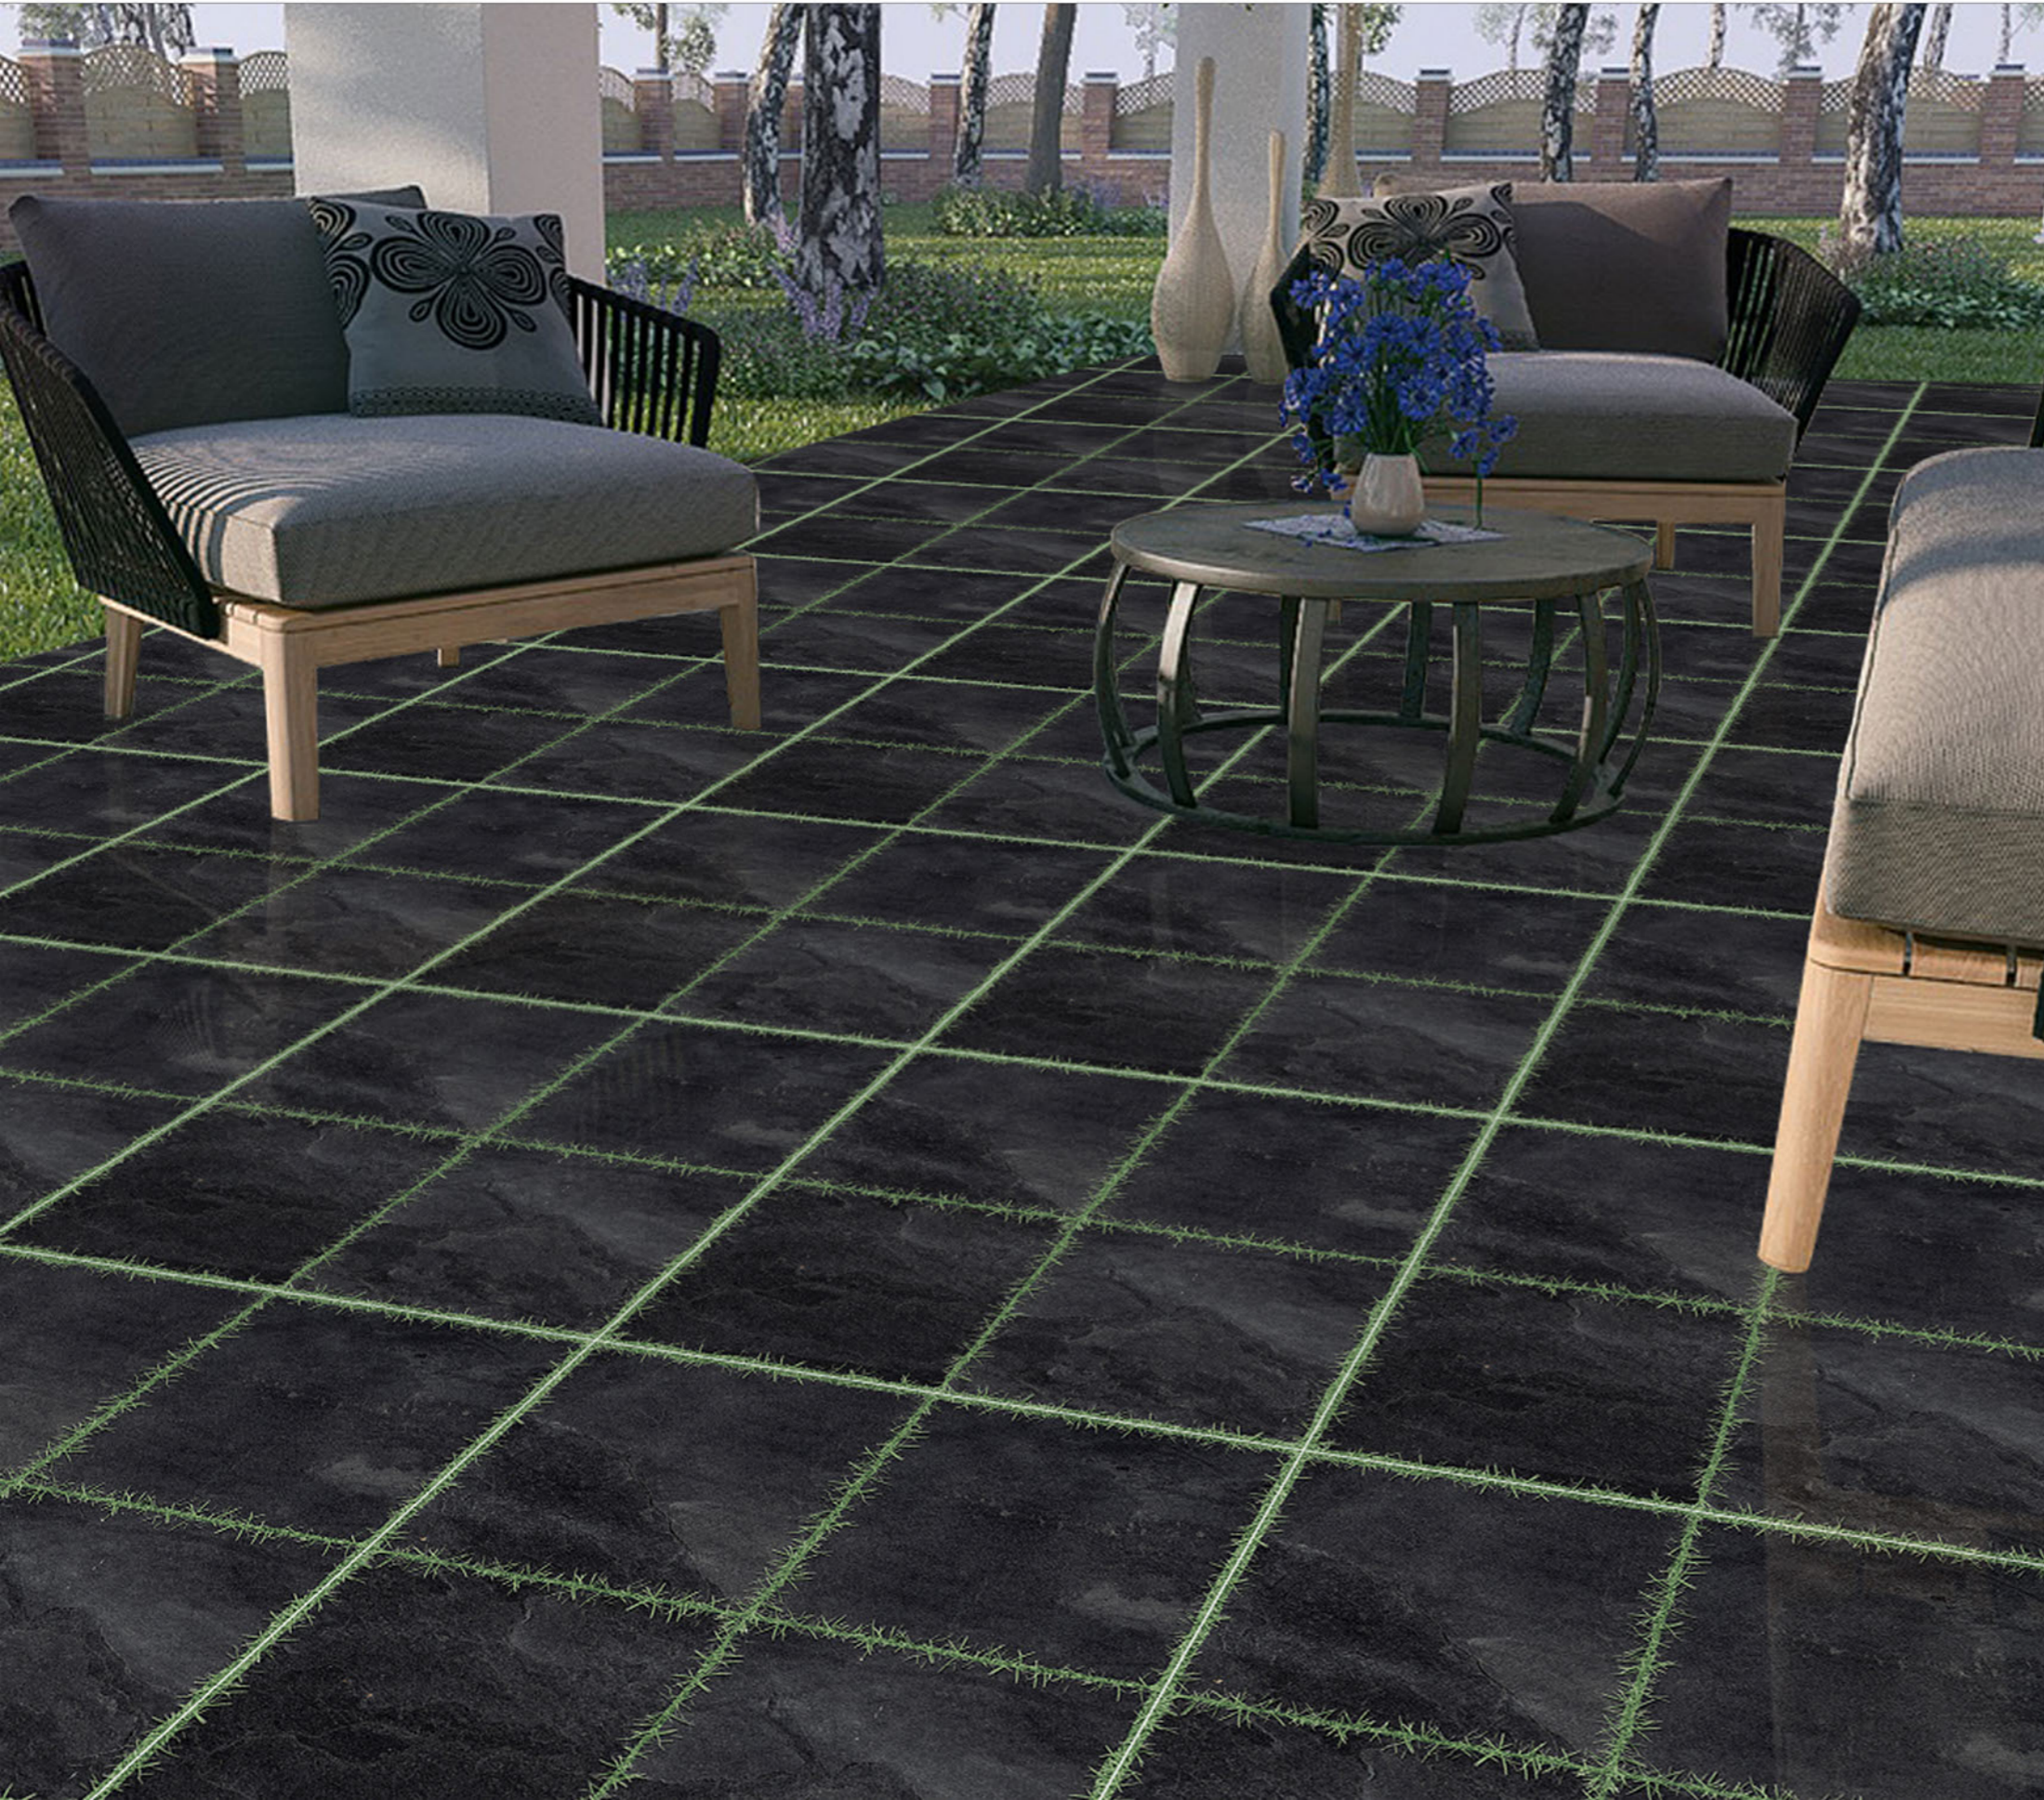

PUNCH GRAYSCALE

214

PUNCH SURFACE

Formats 40x40cm
12mm Thickness

PUNCH GRAYSCALE

215

PUNCH SURFACE

Formats 40x40cm
12mm Thickness