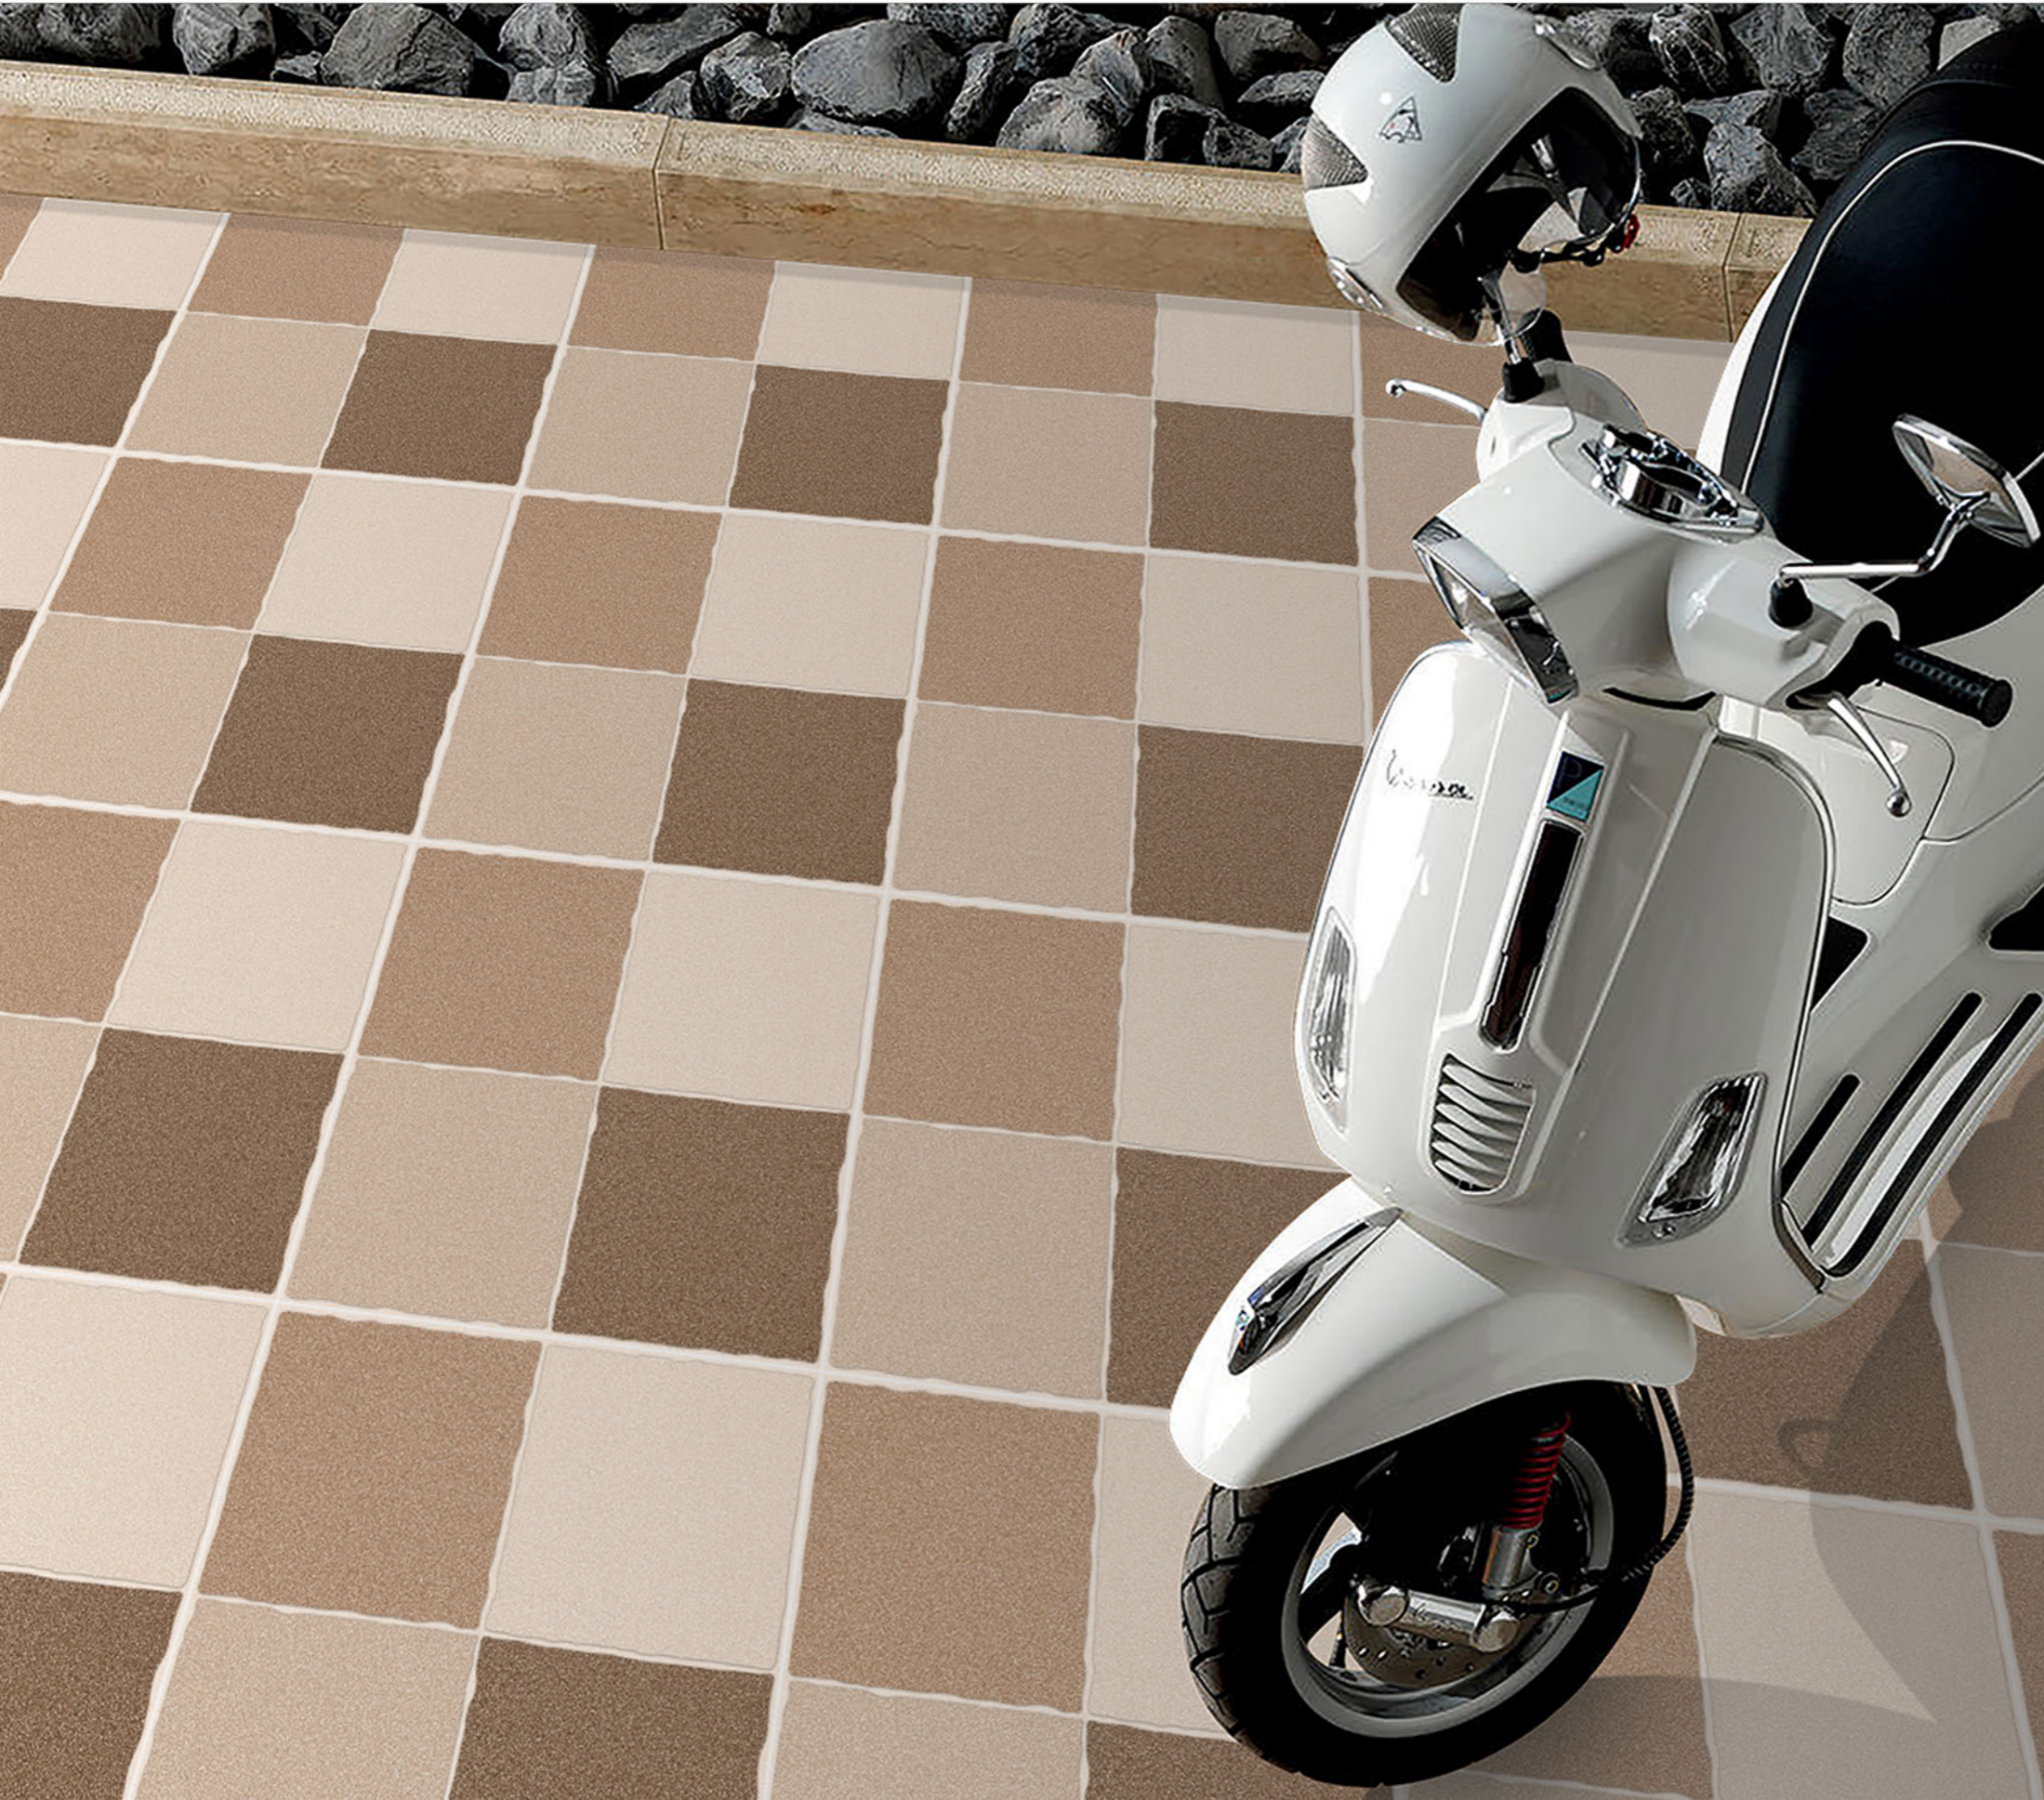

Formats 40x40cm
12mm Thickness

220