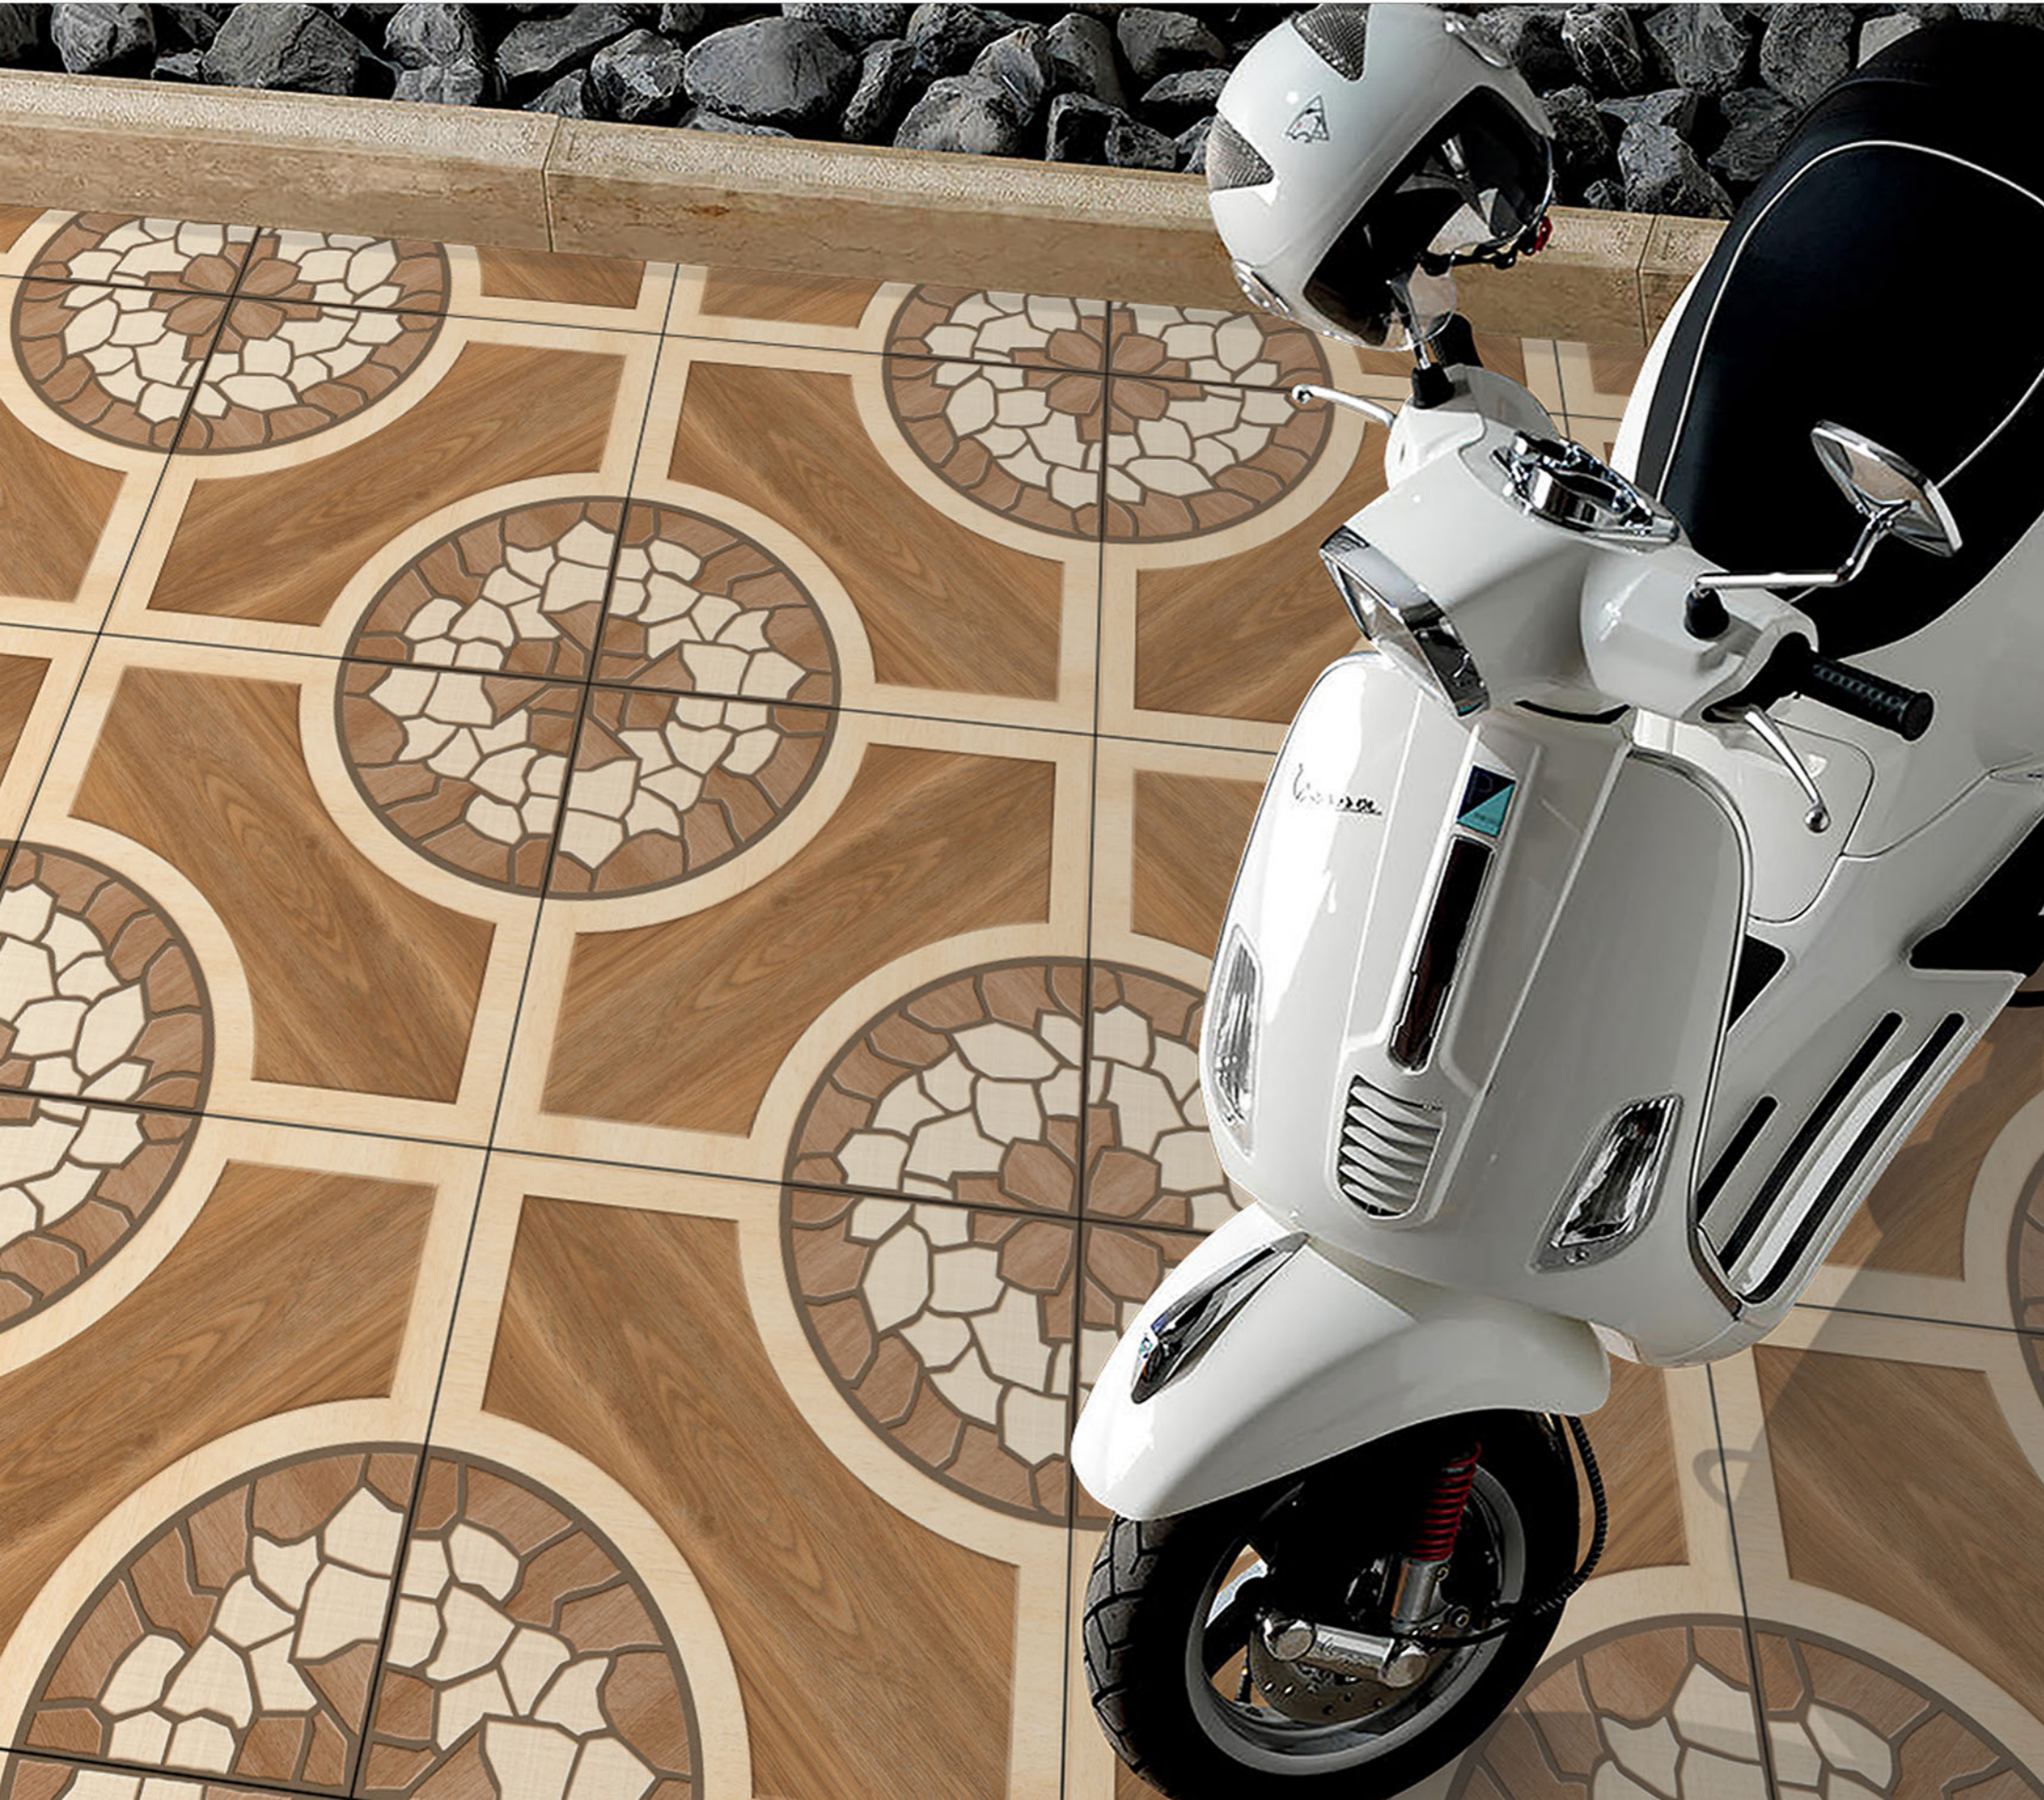

PUNCH GRAYSCALE

311

PUNCH SURFACE

Formats 40x40cm
12mm Thickness

PUNCH GRAYSCALE

312

PUNCH SURFACE

Formats 40x40cm
12mm Thickness