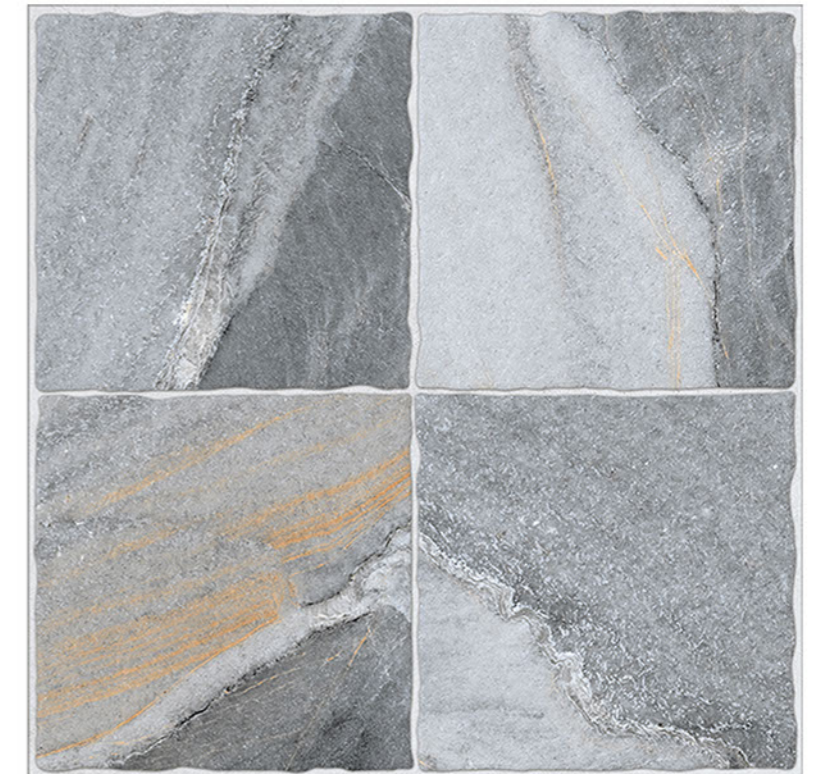

Formats 40x40cm
12mm Thickness

205