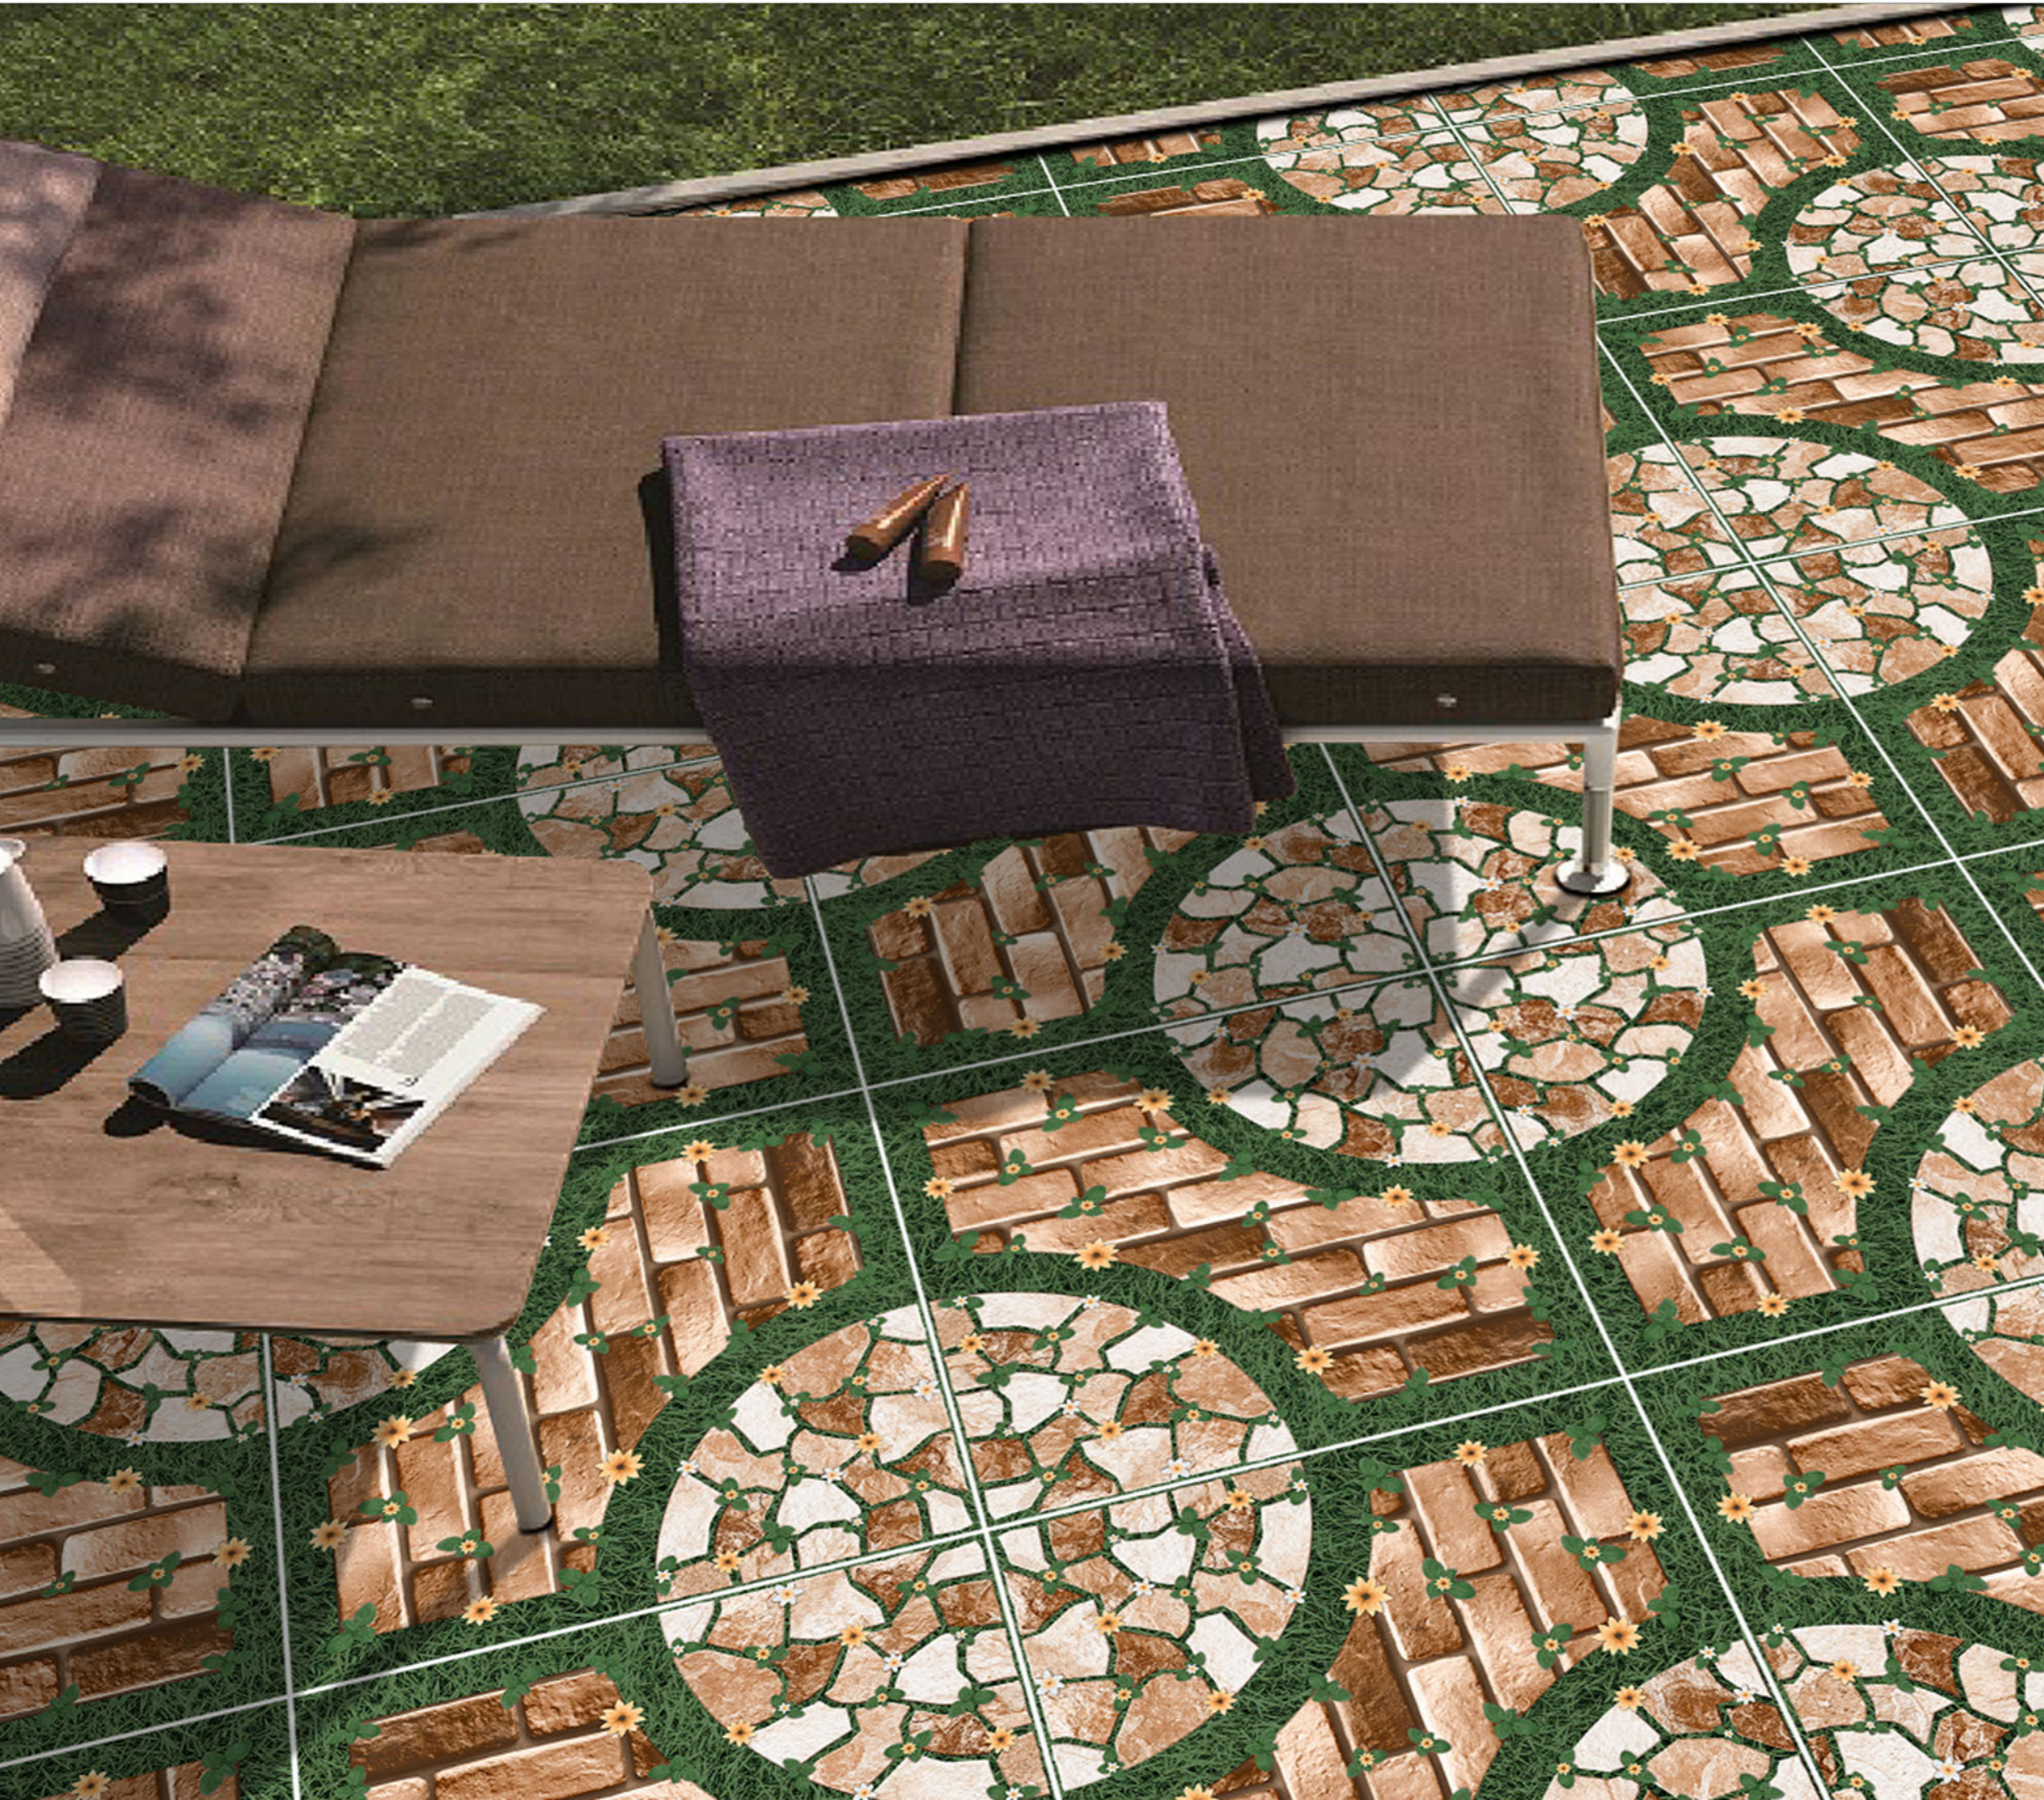

PUNCH GRAYSCALE

313

PUNCH SURFACE

Formats 40x40cm
12mm Thickness

PUNCH GRAYSCALE

314

PUNCH SURFACE

Formats 40x40cm
12mm Thickness