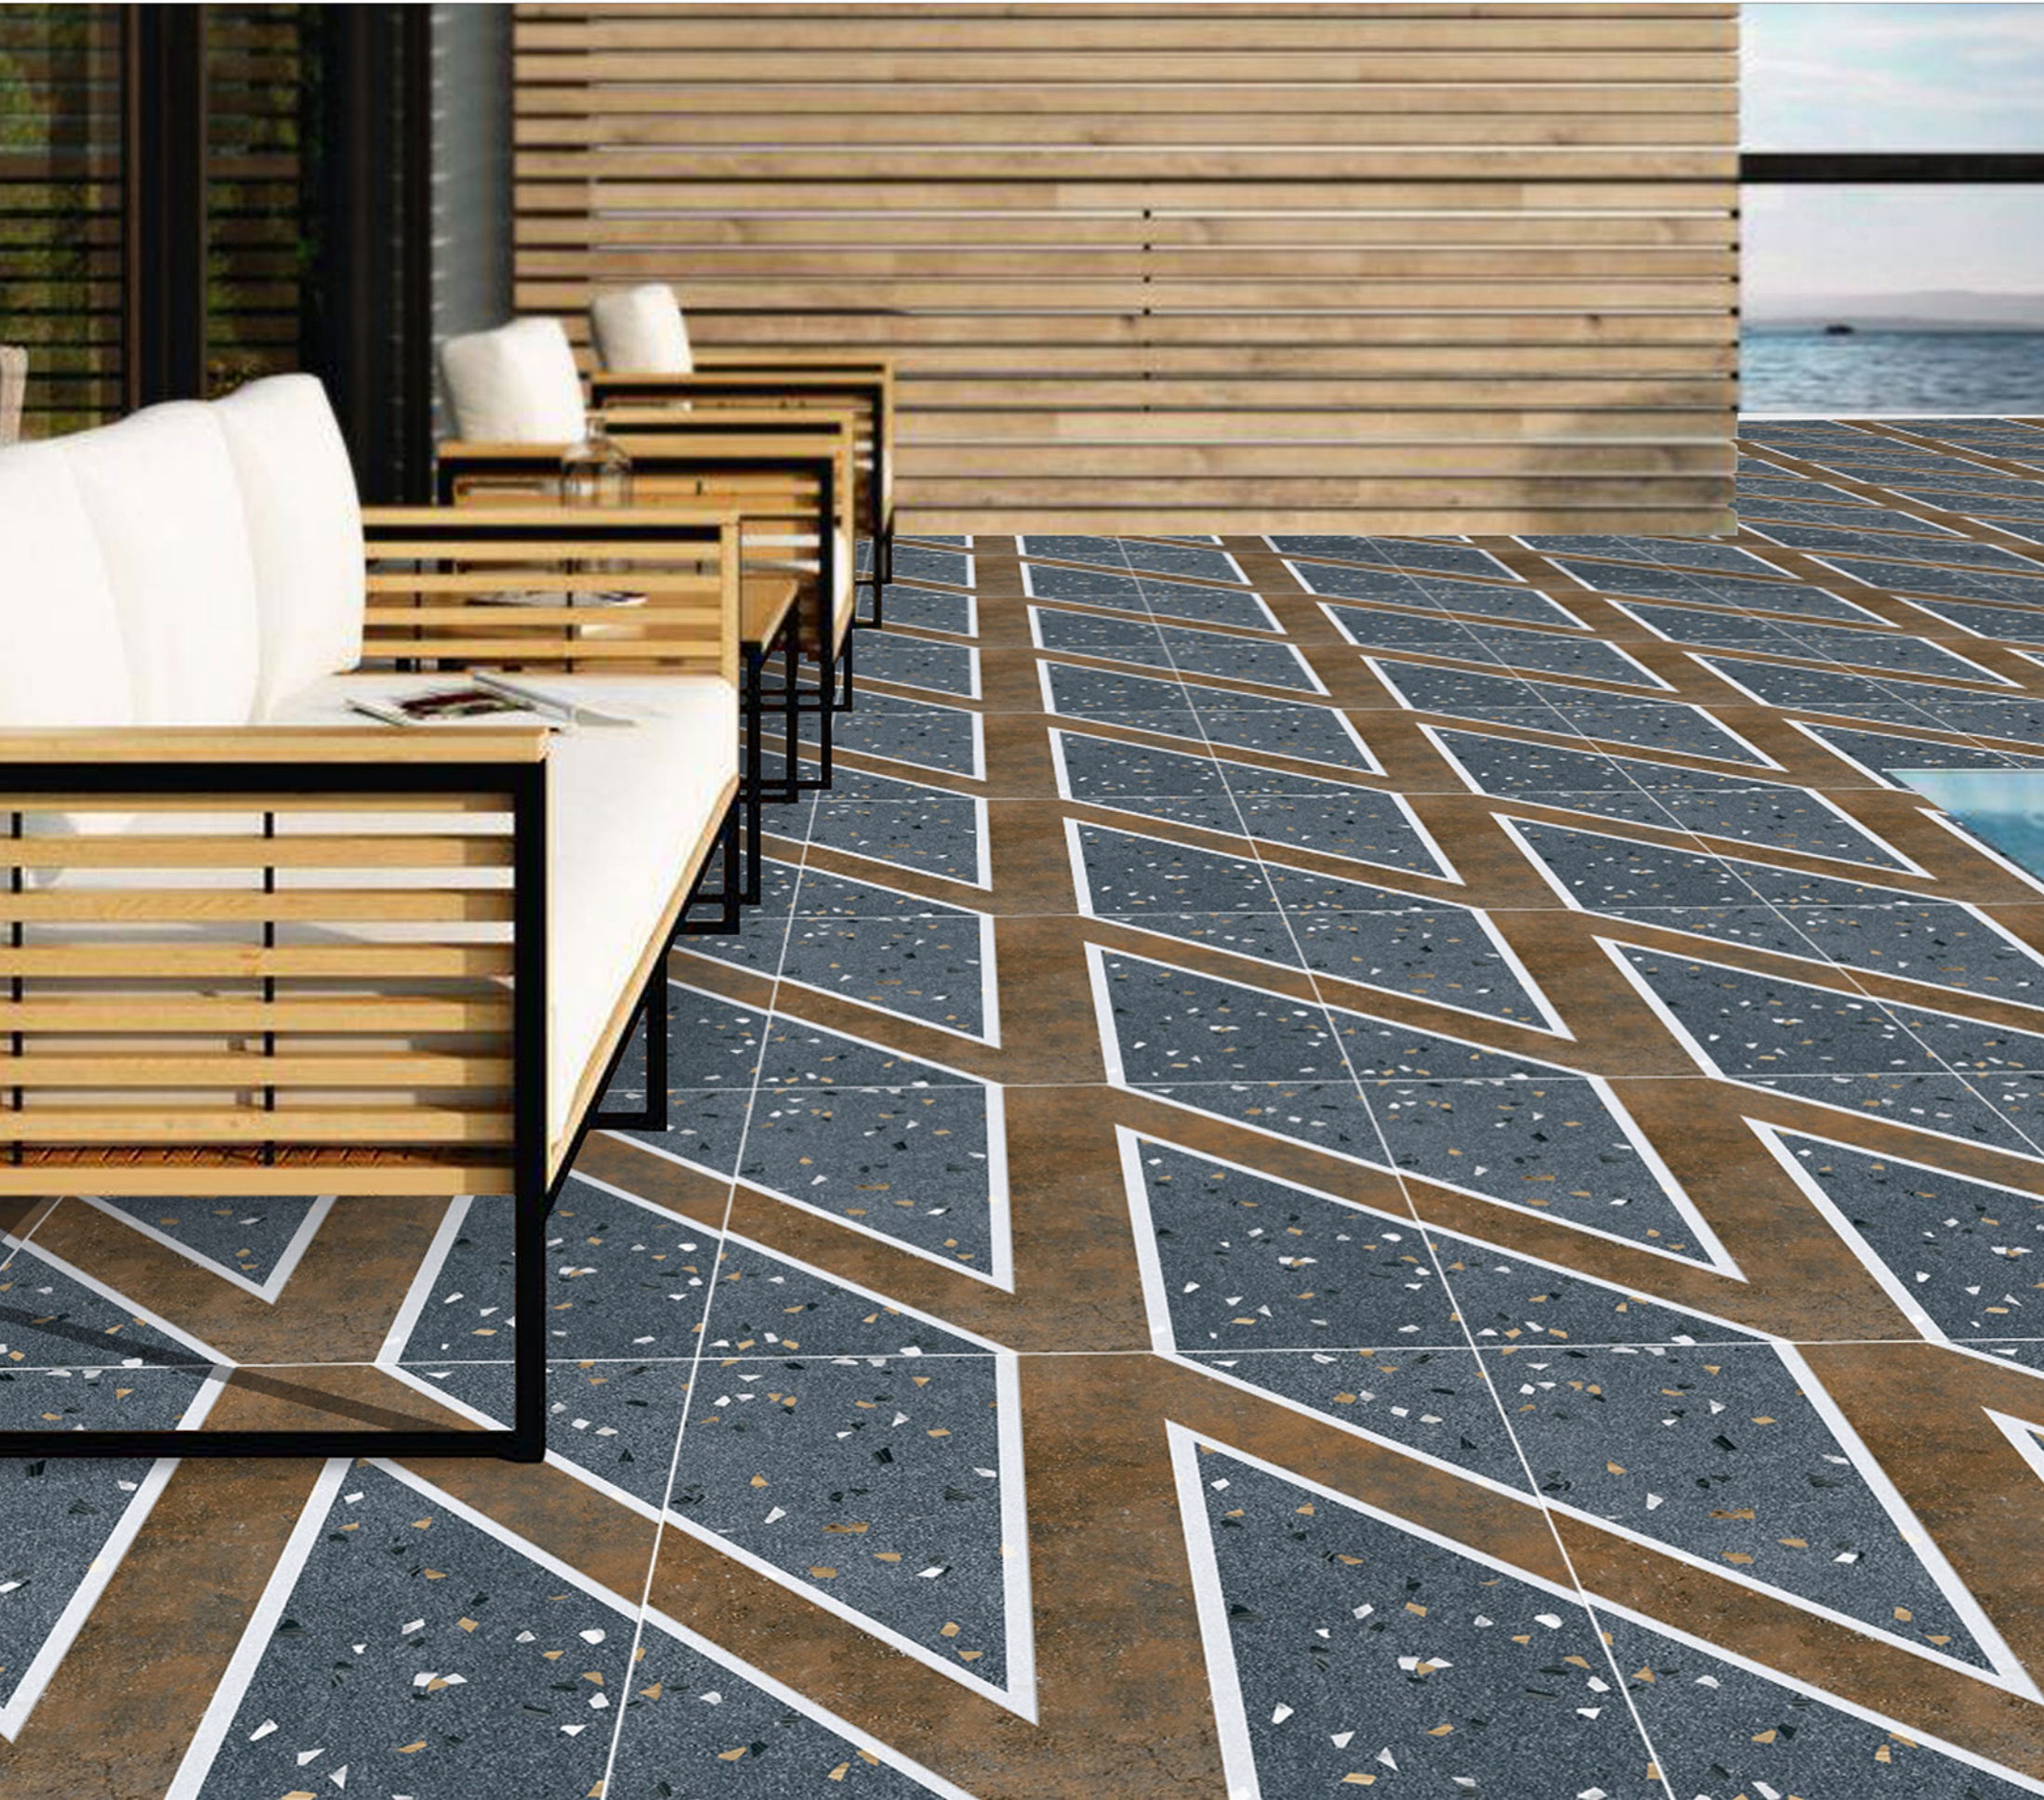

PLAIN GRAYSCALE

51117

PLAIN SURFACE

Formats 40x40cm
12mm Thickness

PLAIN GRAYSCALE

51118

PLAIN SURFACE

Formats 40x40cm
12mm Thickness