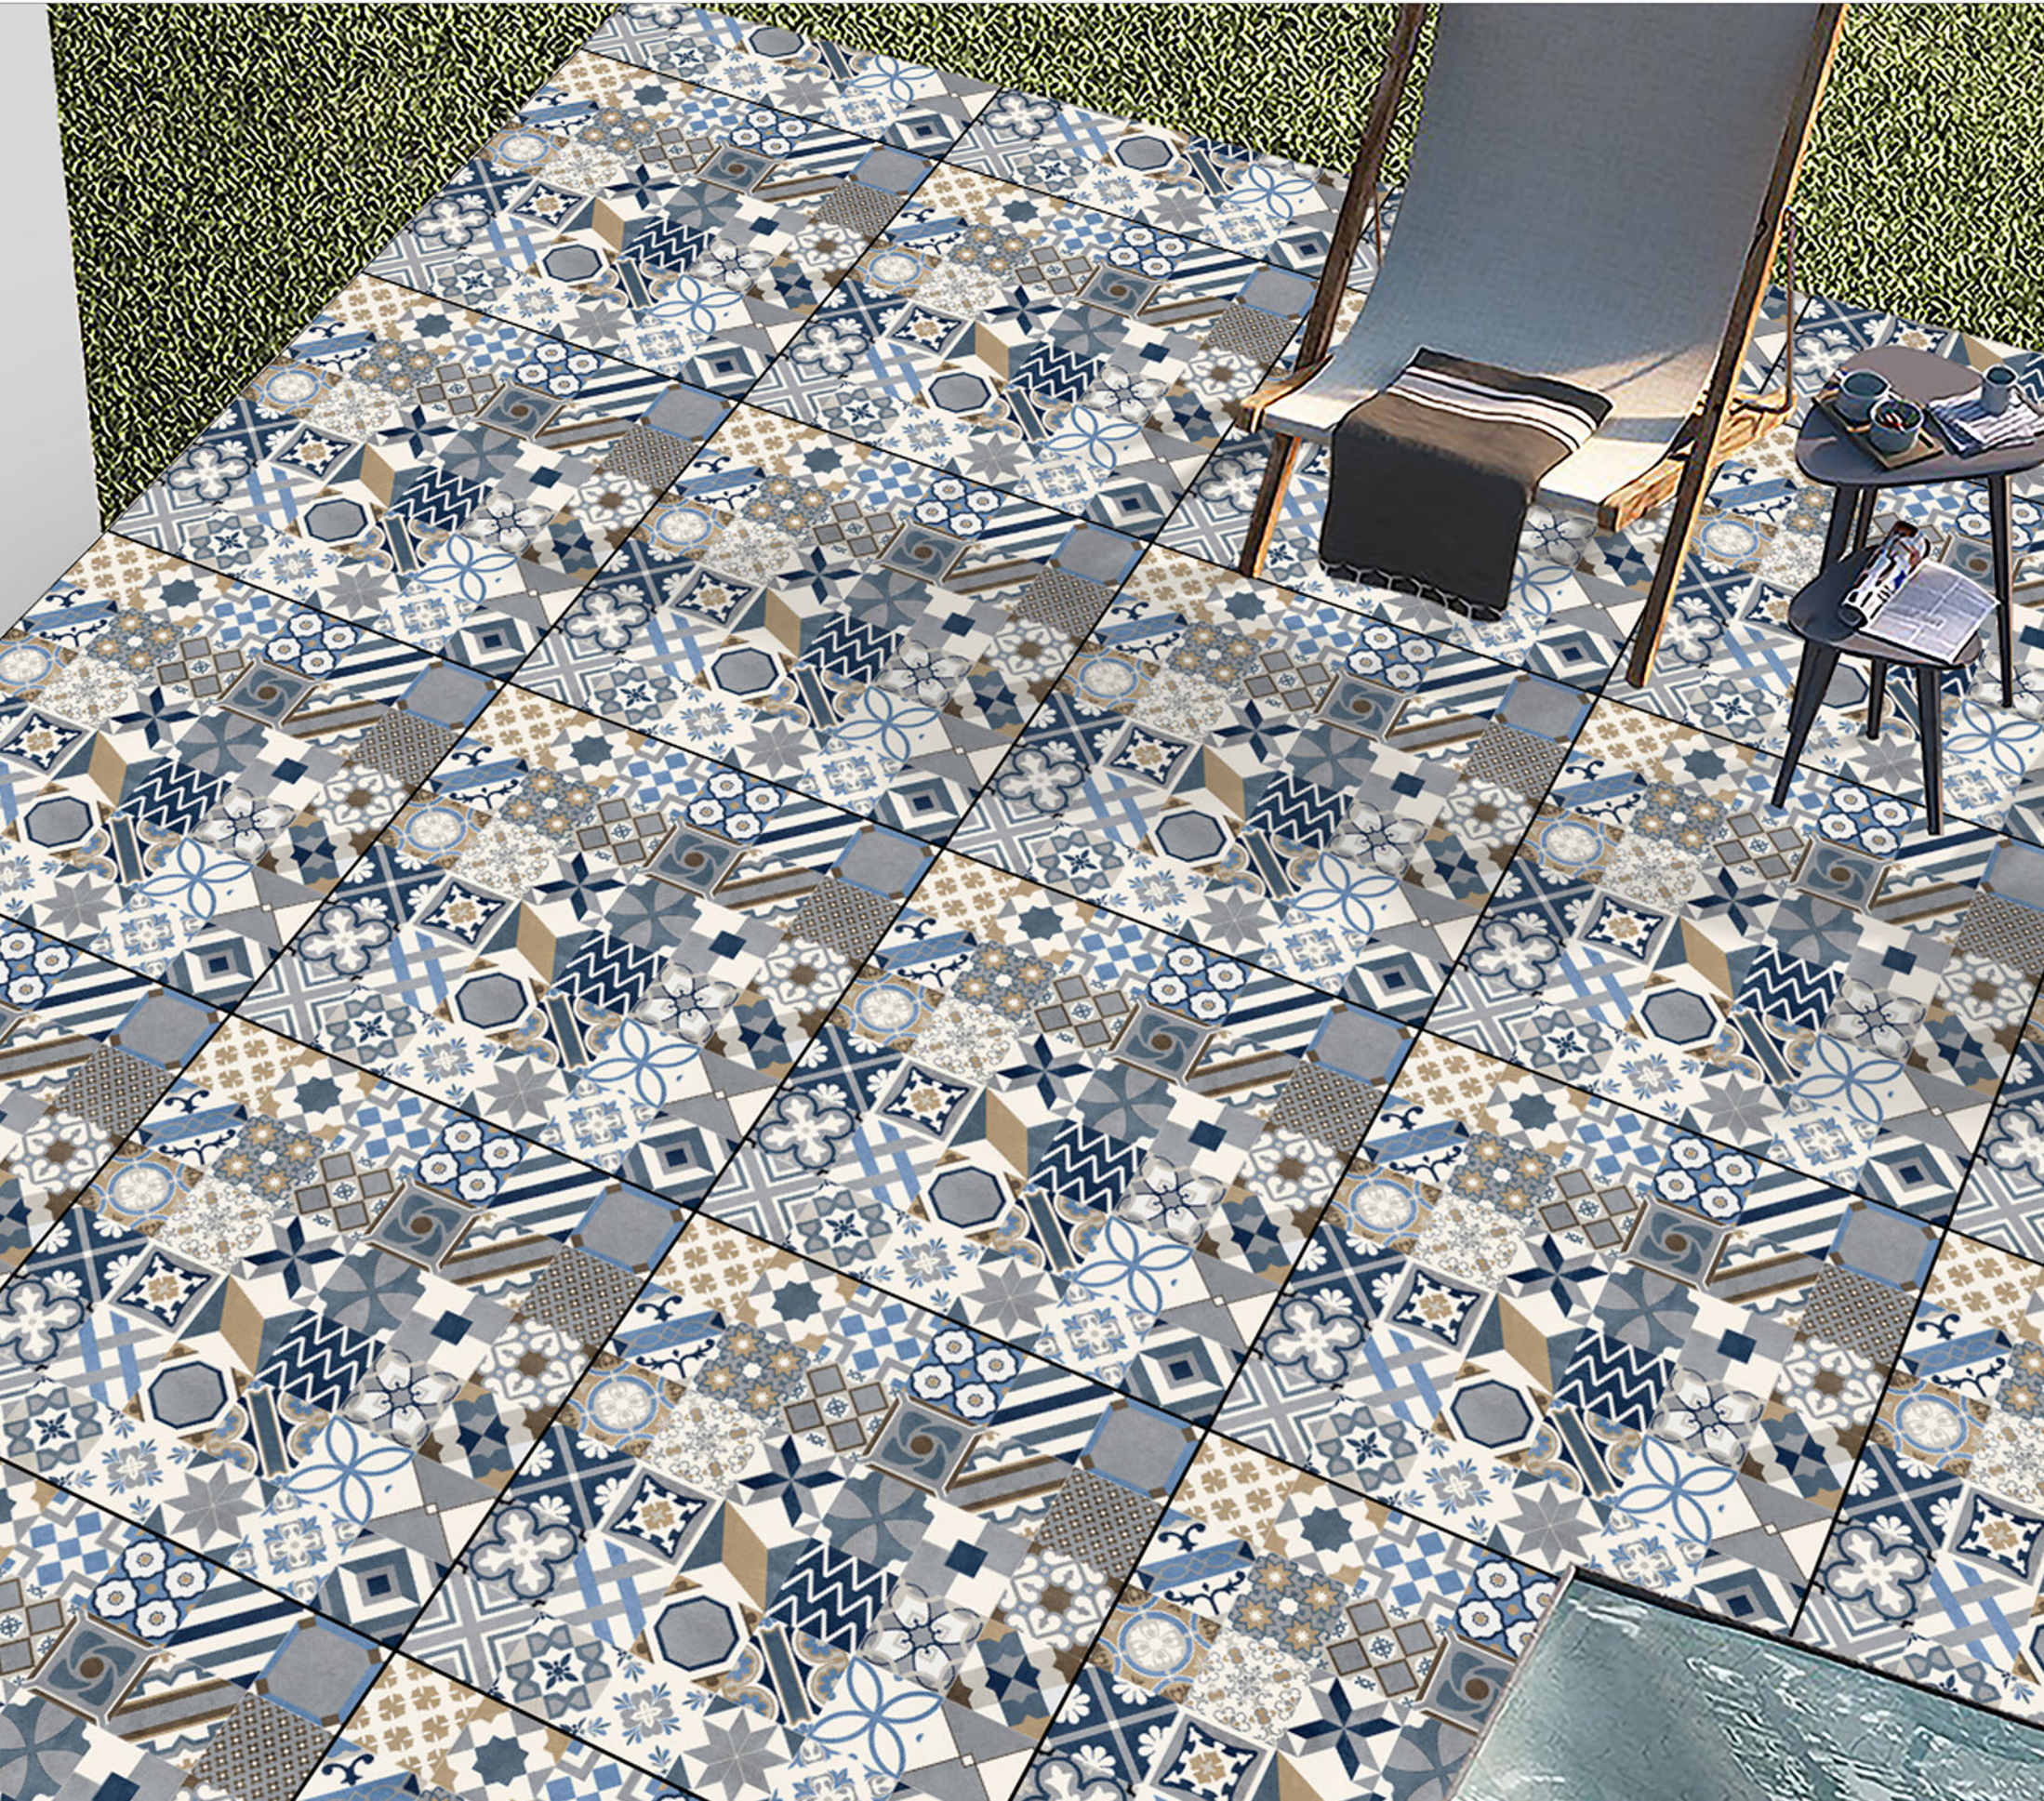

Formats 40x40cm
12mm Thickness

51024