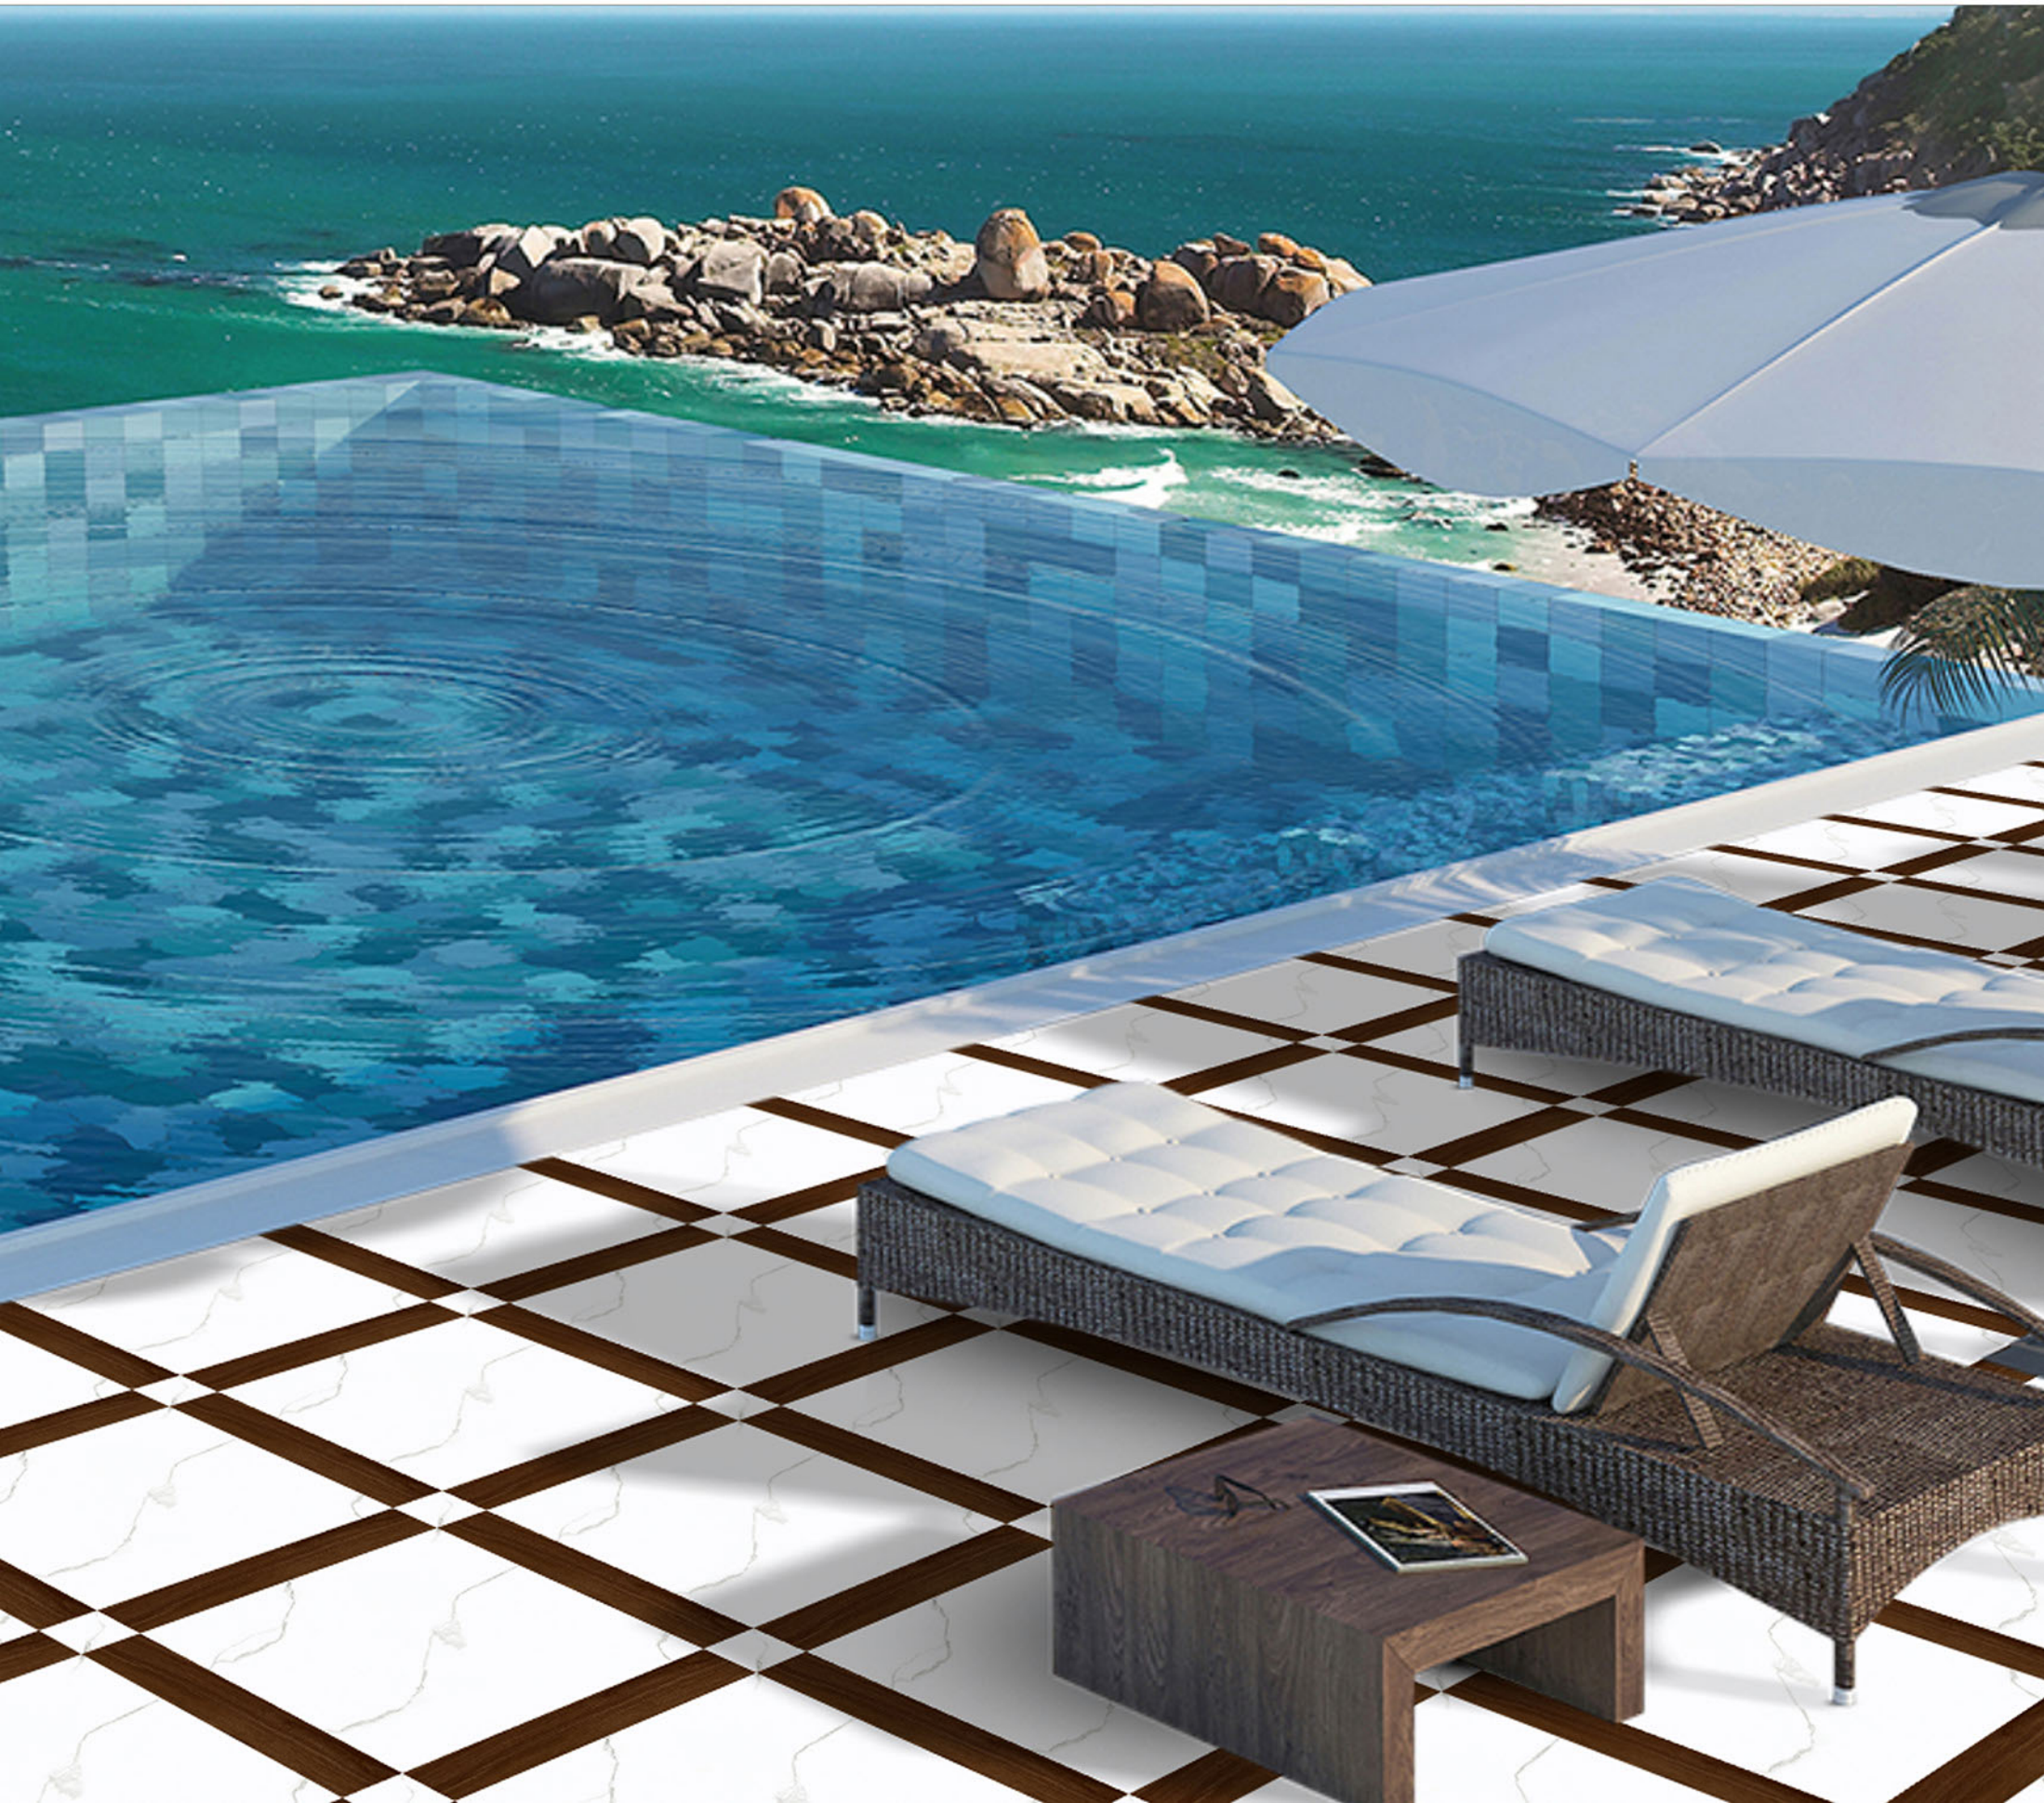

Formats 40x40cm
12mm Thickness

51041