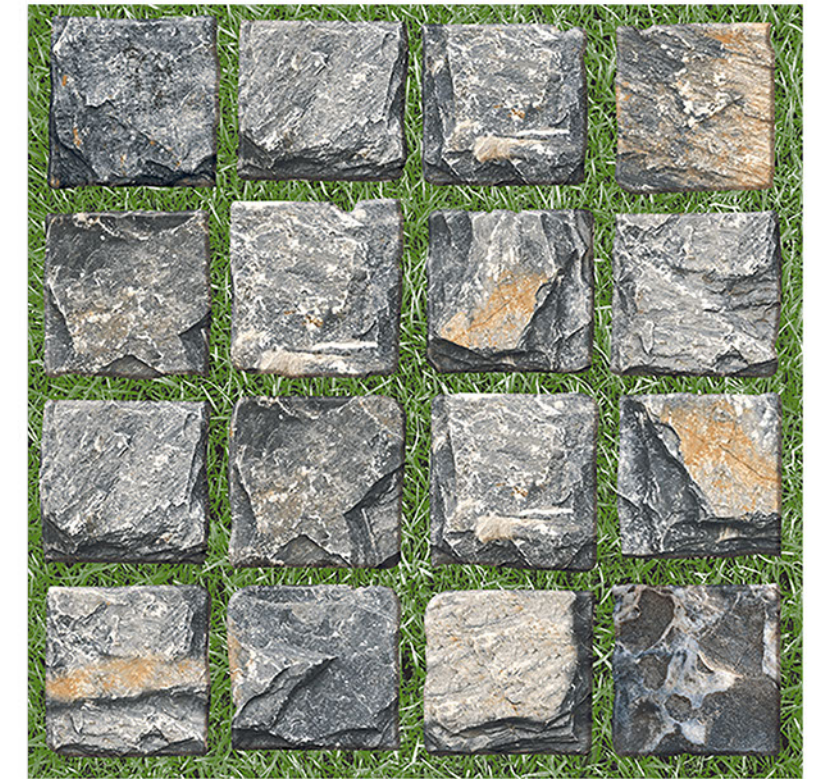

PLAIN GRAYSCALE

51058

PLAIN SURFACE

Formats 40x40cm
12mm Thickness

PLAIN GRAYSCALE

51059

PLAIN SURFACE

Formats 40x40cm
12mm Thickness