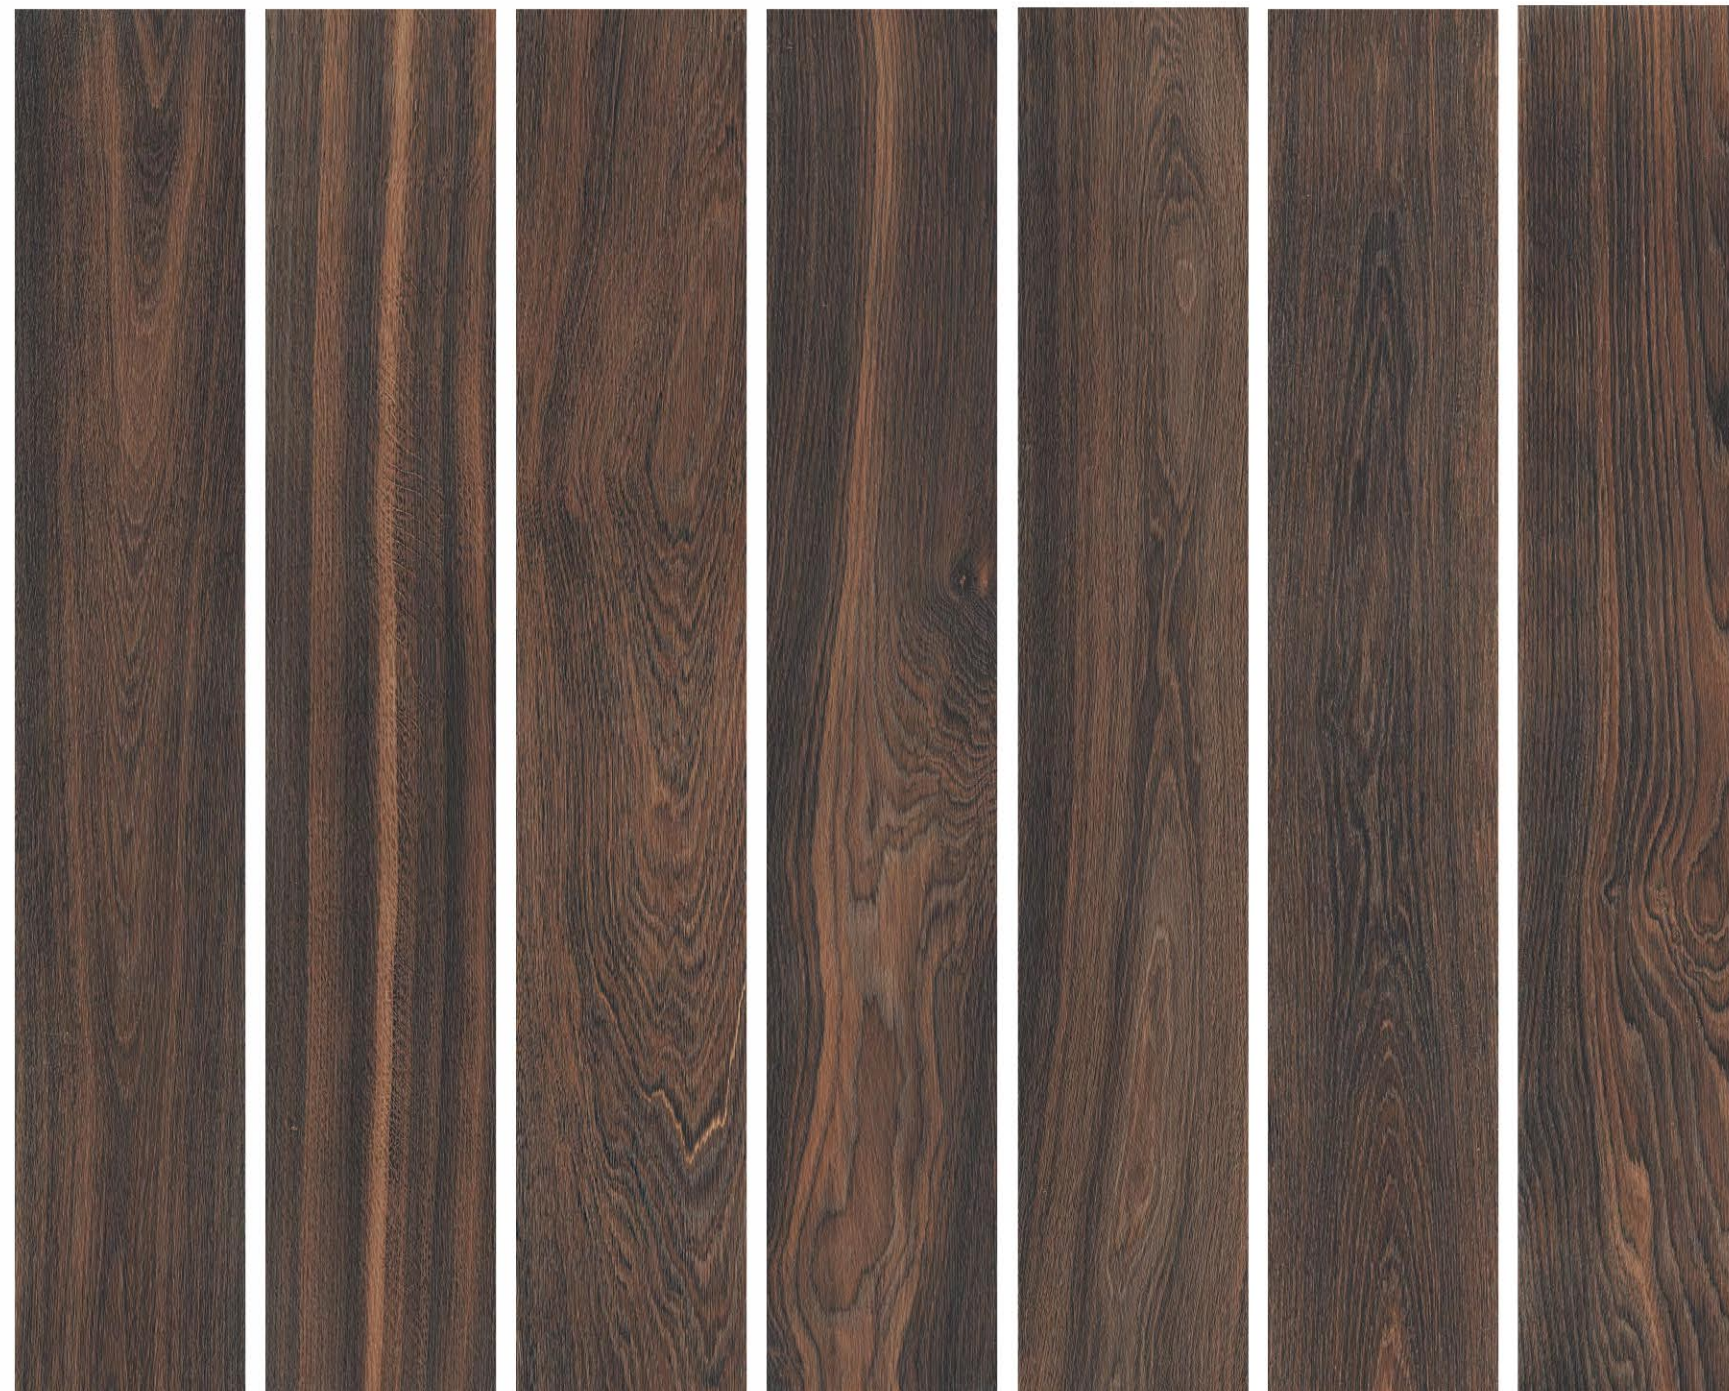

Hickory

Experience the calmness and elegance of nature from the comfort of your own home. Discover the strength, textures, and tones that wood has to offer. The collection of 200x1200mm tiles is everything different you were looking for.

Hickory

HICKORY WENGE

200X1200MM / 20X120CM

RANDOMS
07

THICKNESS
9MM

FINISH
MATT

V1

200X1200MM