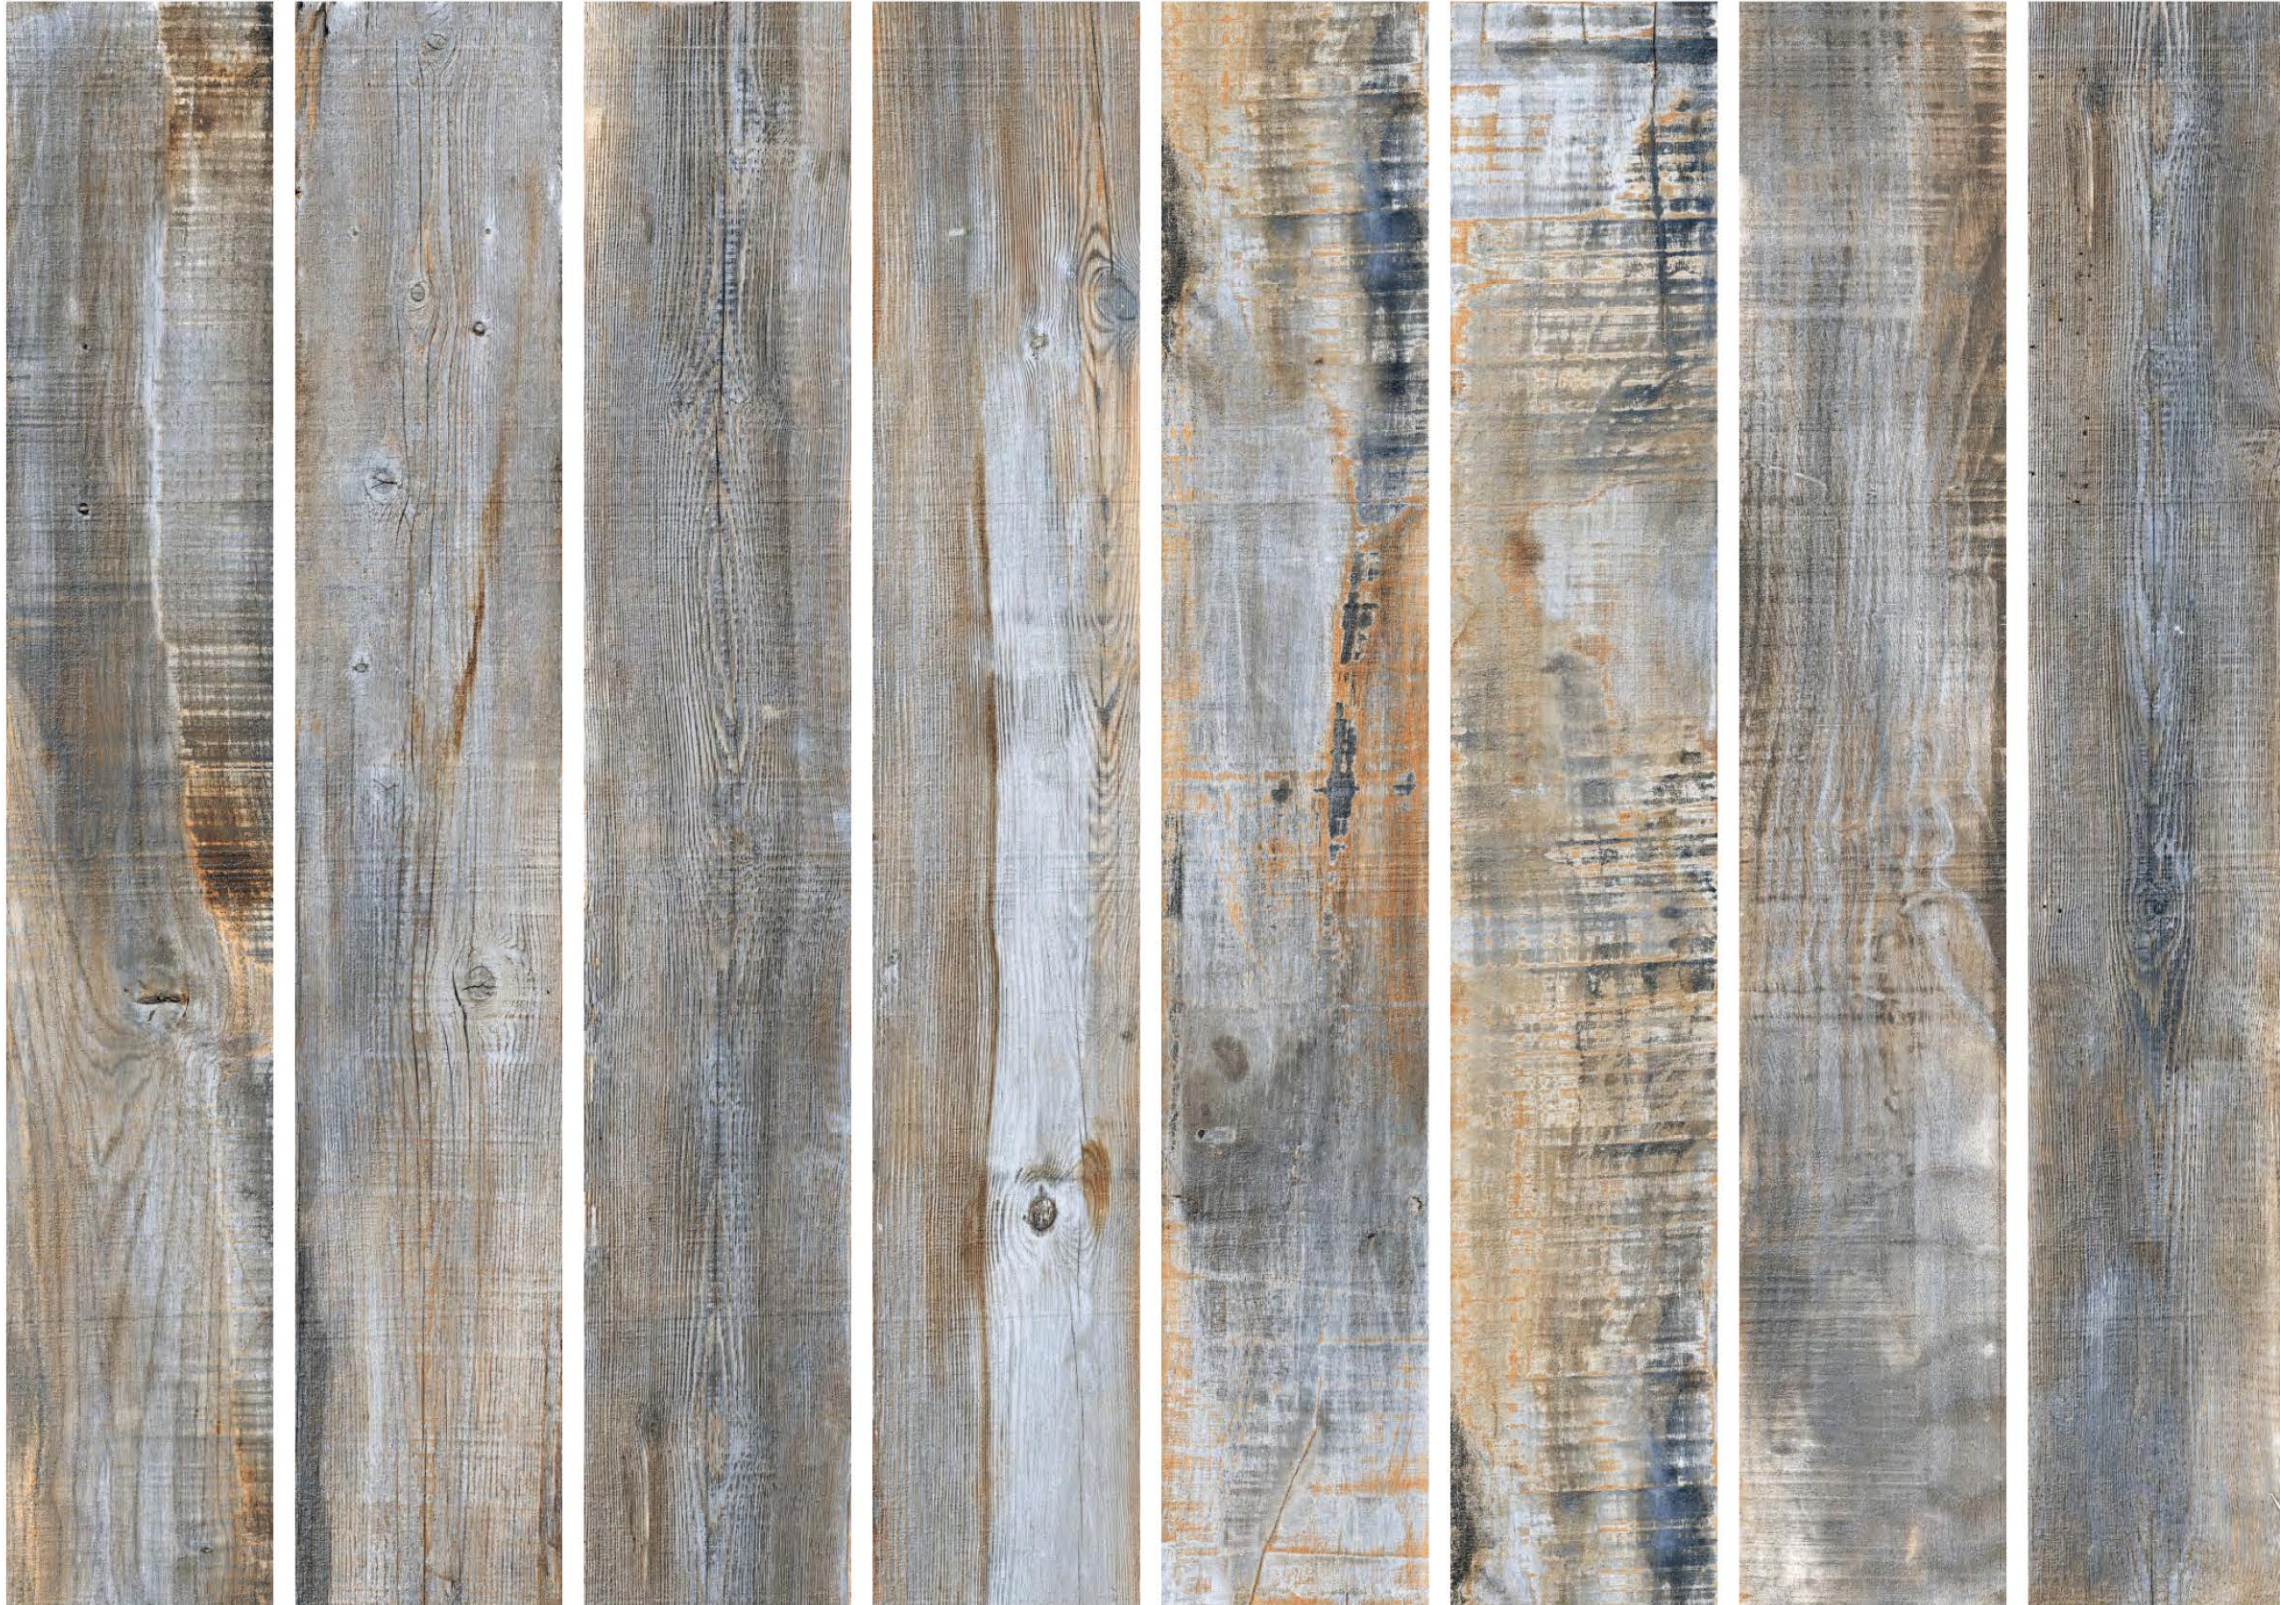

BIRCHWOOD

BIRCHWOOD ANCIENT

200X1200MM / 20X120CM

RANDOMS
08

THICKNESS
9MM

FINISH
MATT RELIEF

V2