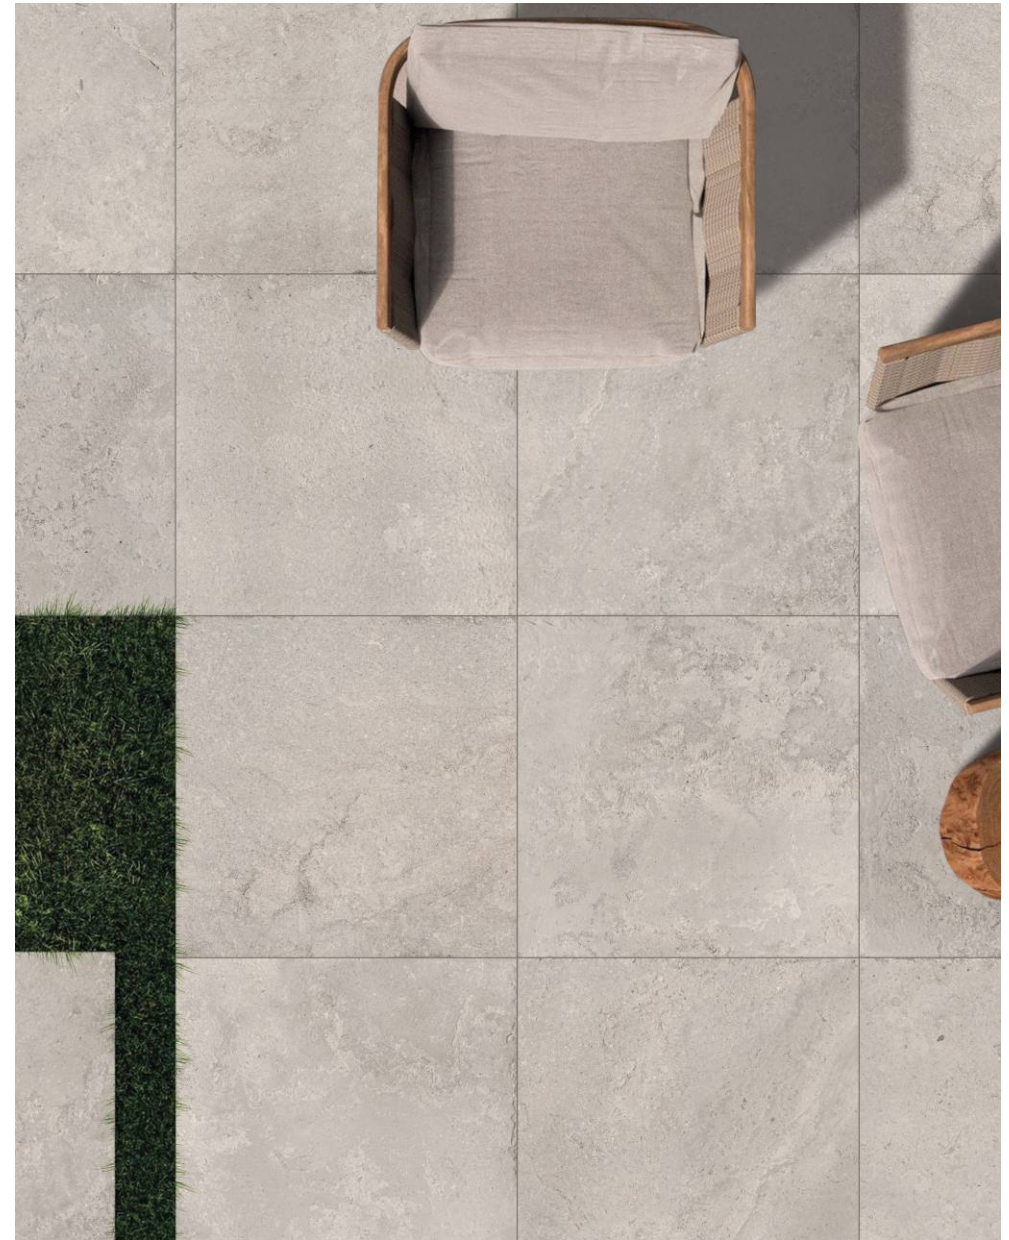

20
mm
THICKNESS

INDiART

CERAMIC

Desert Grey

600 x 900 mm

600 x 600 mm

Desert Grey (600 X 600 mm)

Premium 20mm Porcelian Paver