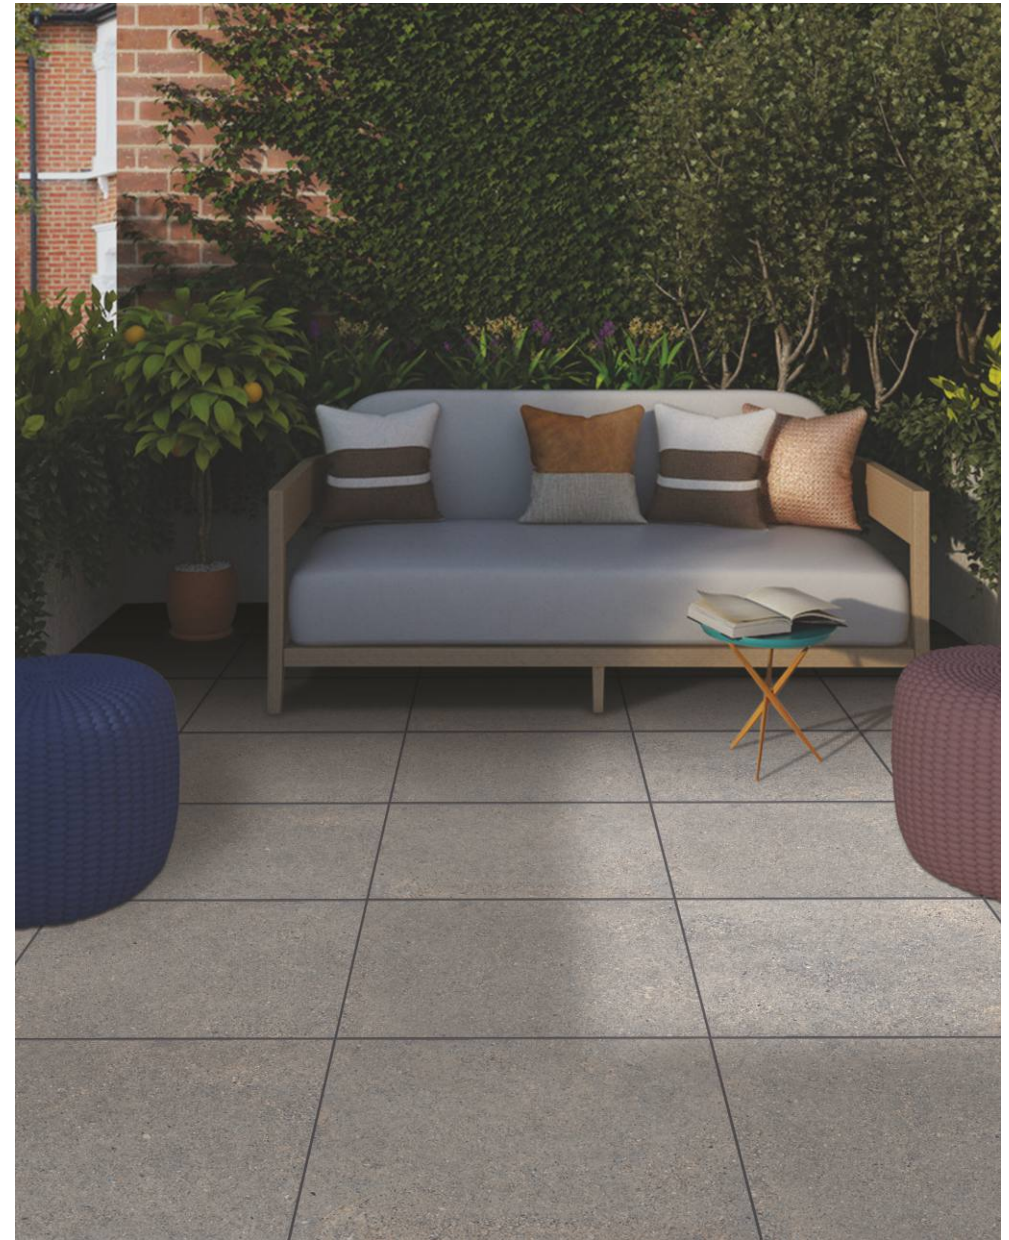

INDiART

CERAMIC

Shellstone Grey

600 x 900 mm

600 x 600 mm

Shellstone Grey (600 X 600 mm)

Premium 20mm Porcelian Paver

Shellstone Grey (600 X 900 mm)