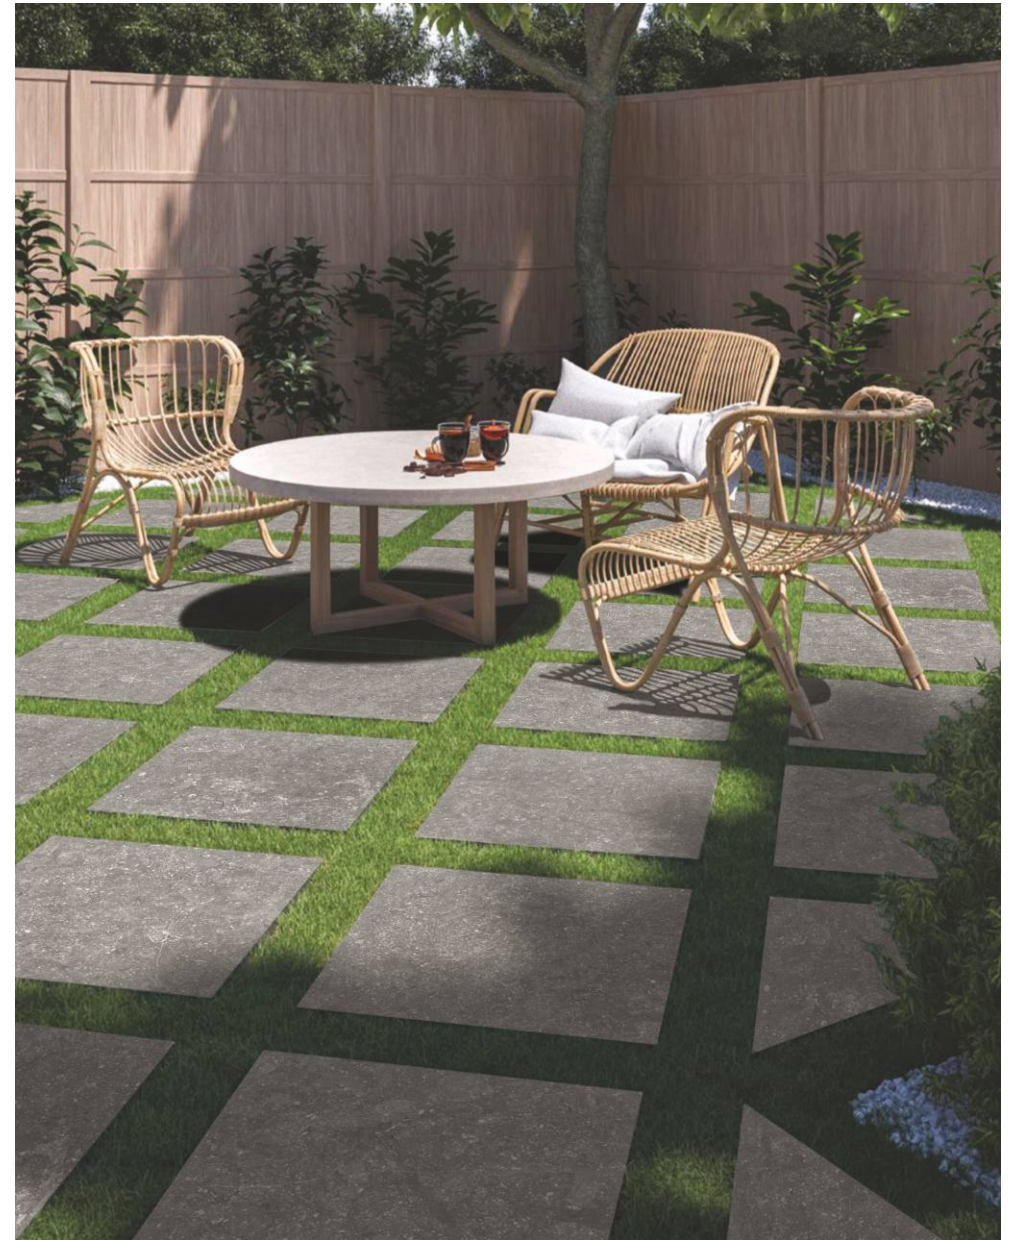

Belgiumstone Grey (600 X 600 mm)

Premium 20mm Porcelian Paver