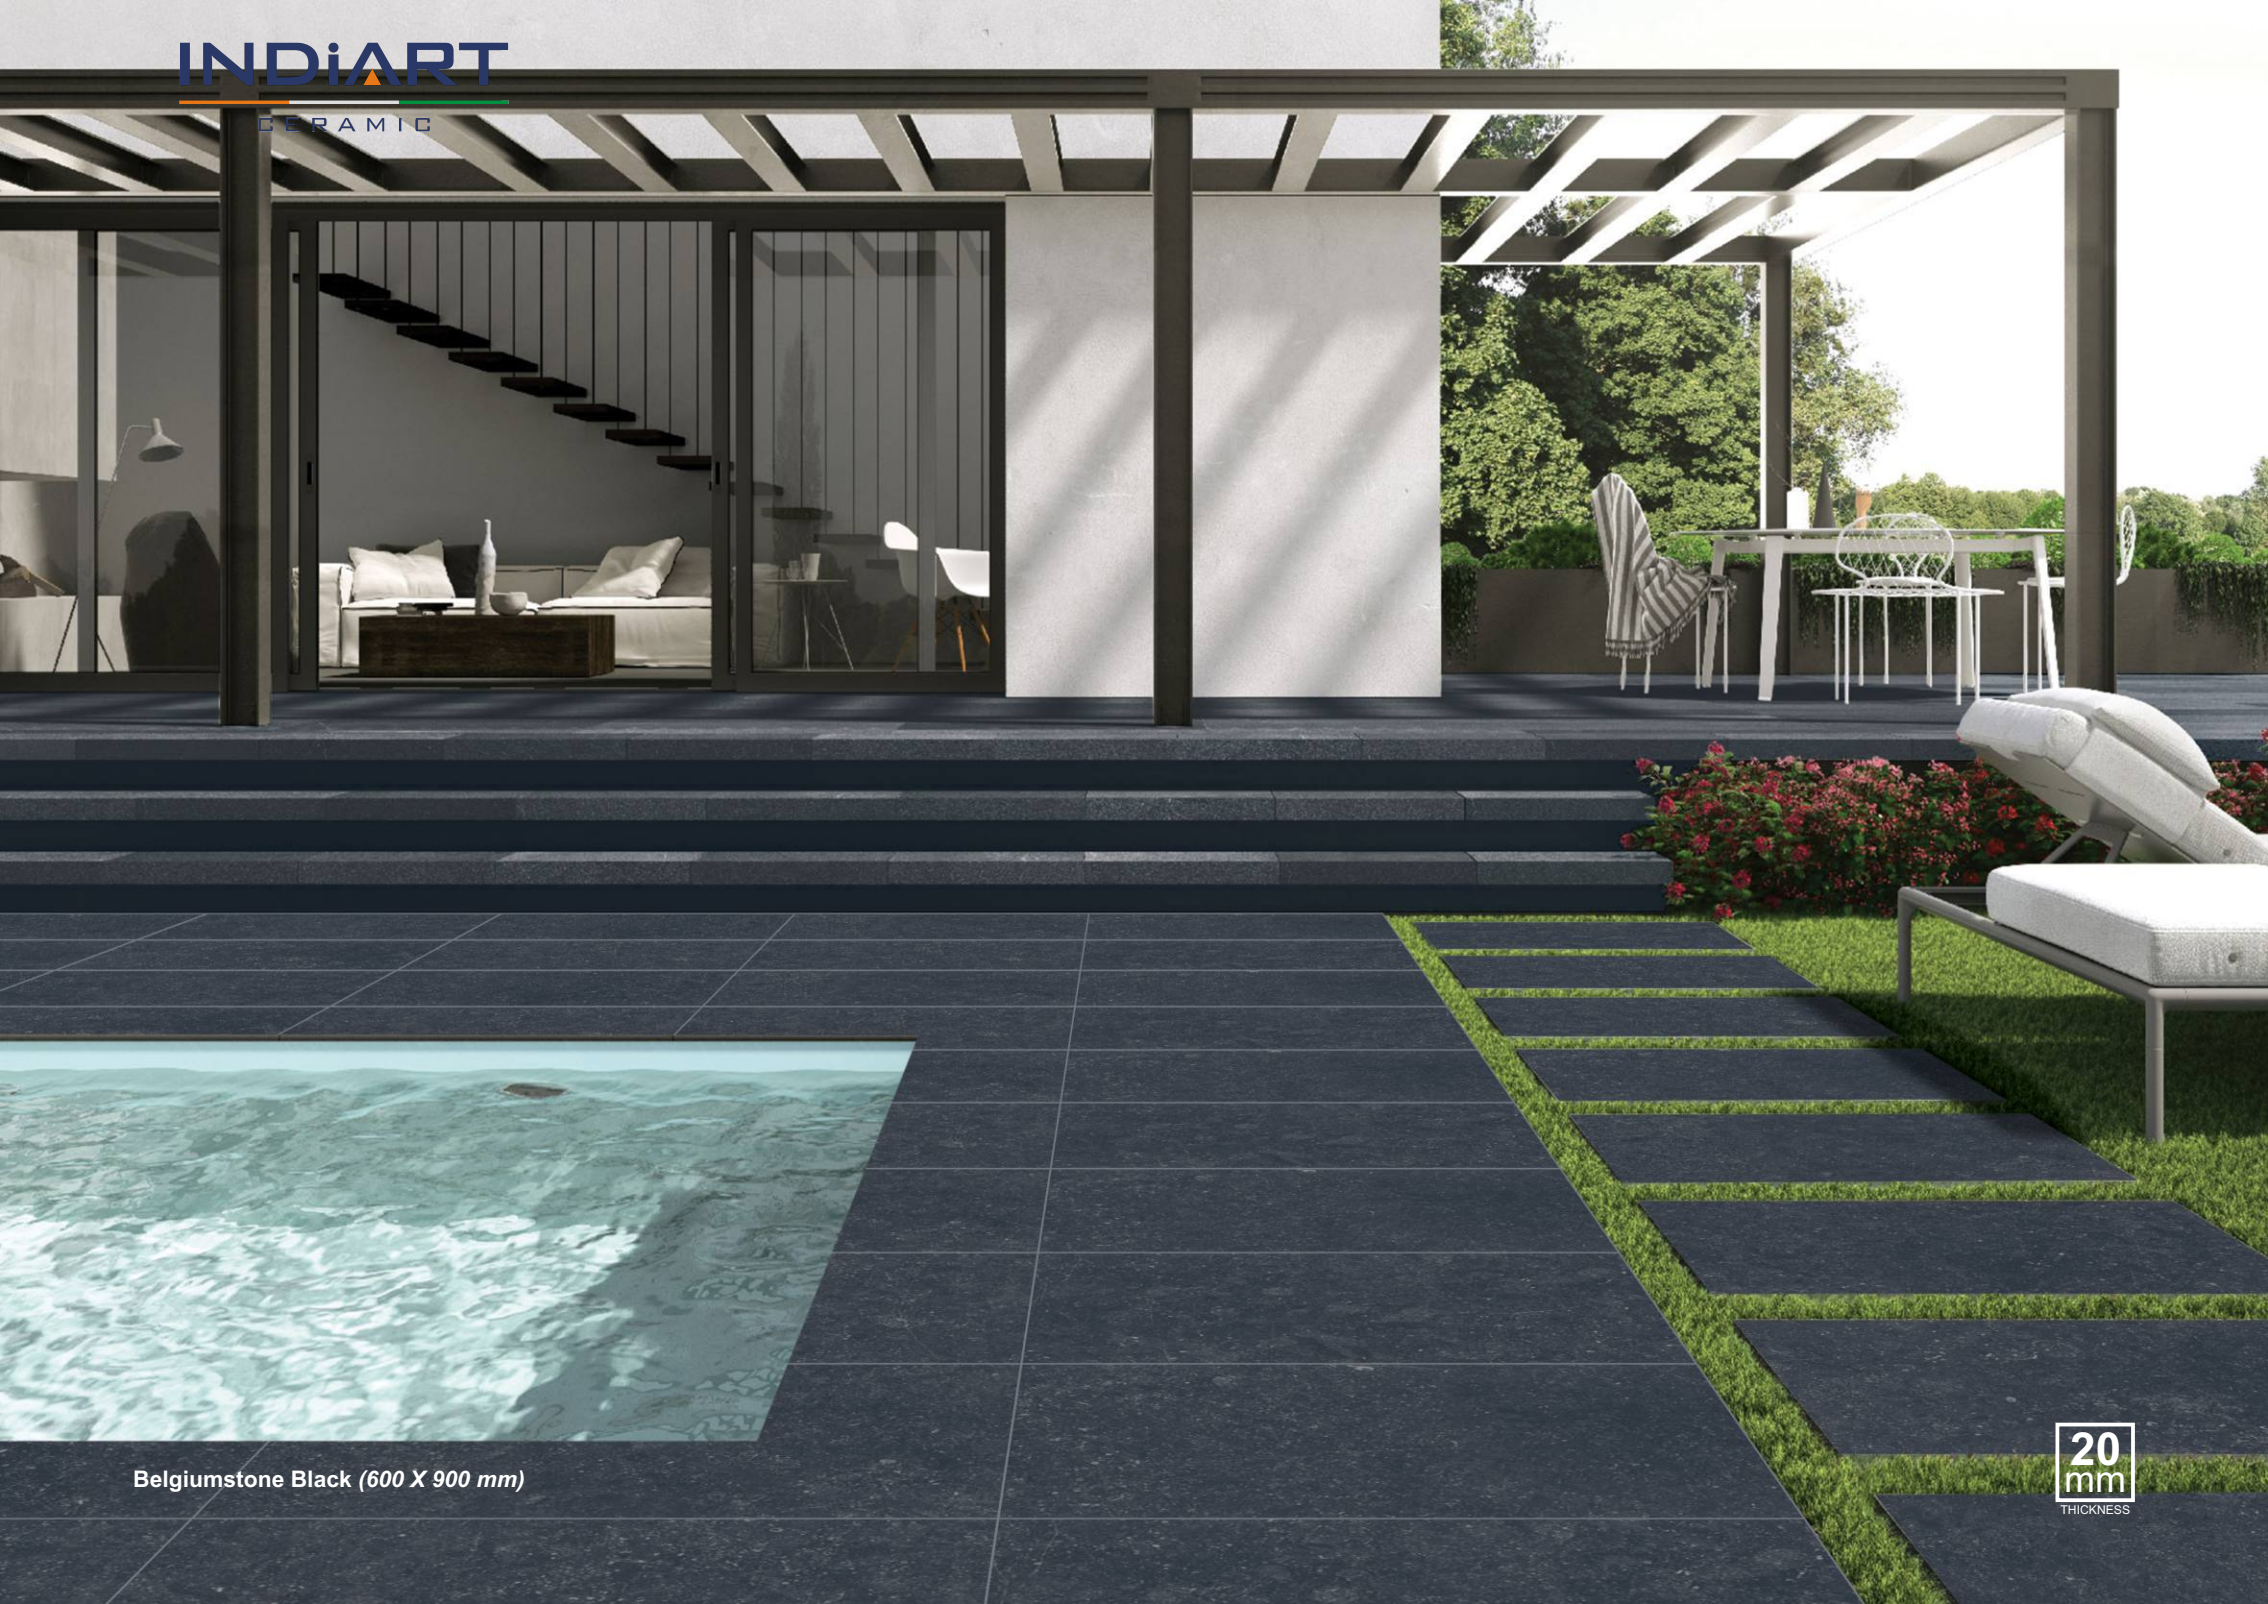

CERAMIC

Belgiumstone Black

600 x 900 mm

600 x 600 mm

Belgiumstone Black (600 X 600 mm)

Premium 20mm Porcelian Paver

Belgiumstone Black (600 X 900 mm)

20
mm
THICKNESS