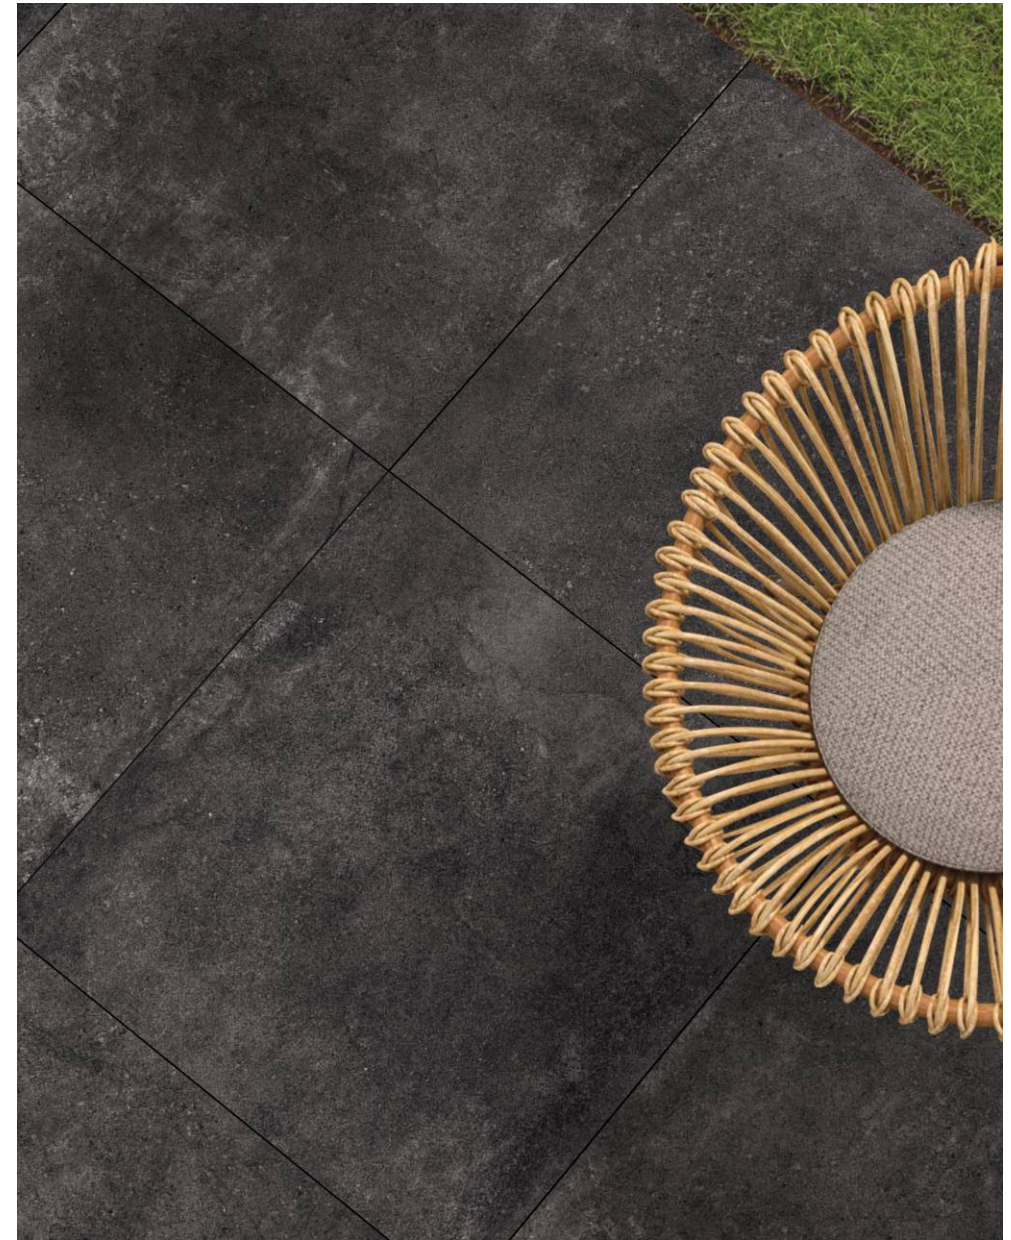

Rexstone Black (600 X 600 mm)

Premium 20mm Porcelian Paver