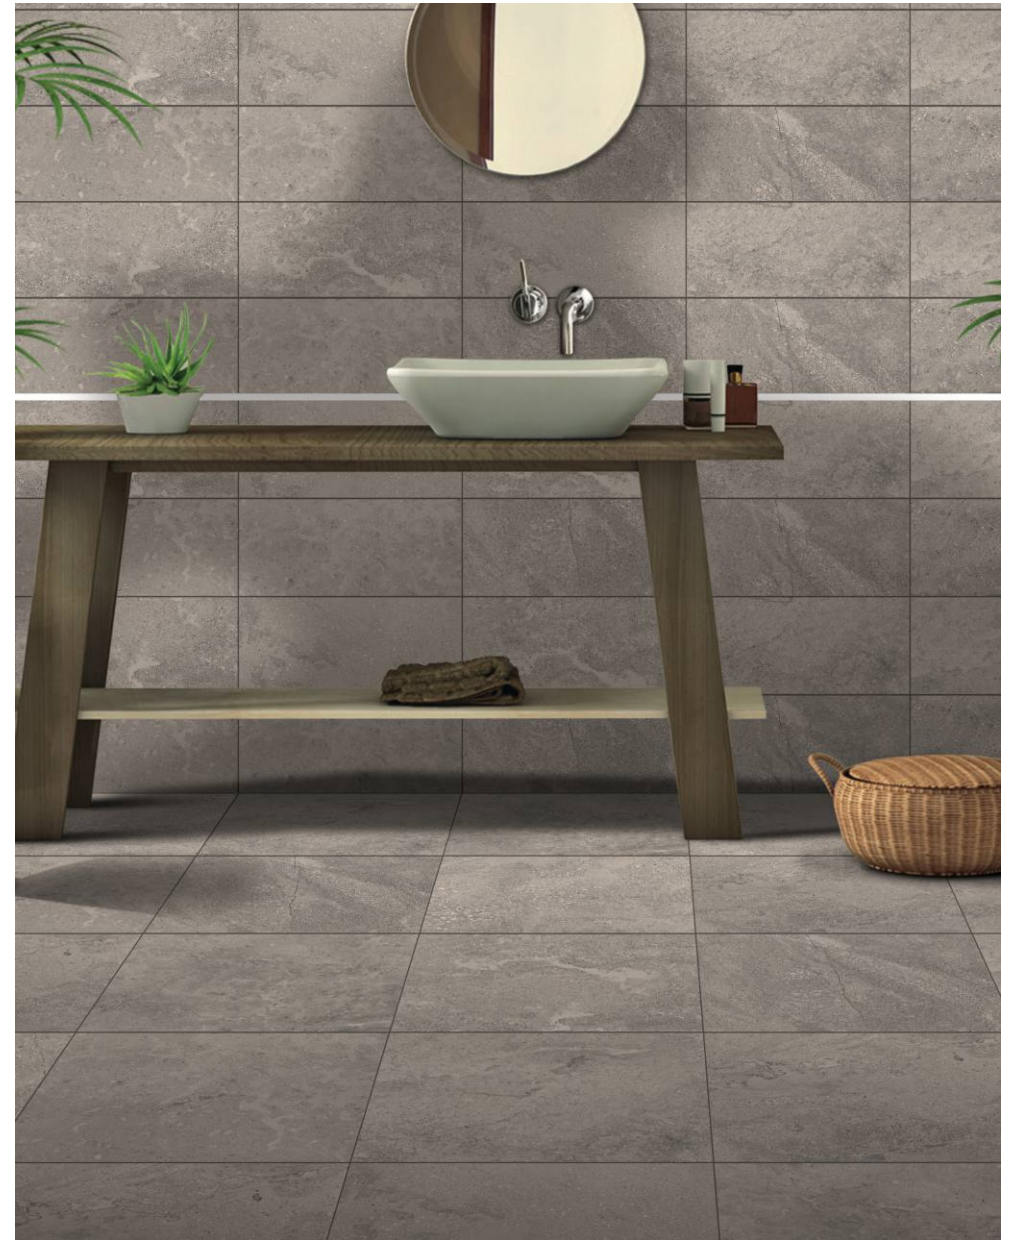

INDiART

CERAMIC

Riverstone Grey

600 x 900 mm

600 x 600 mm

Riverstone Grey (600 X 600 mm)

Premium 20mm Porcelian Paver

INDiART