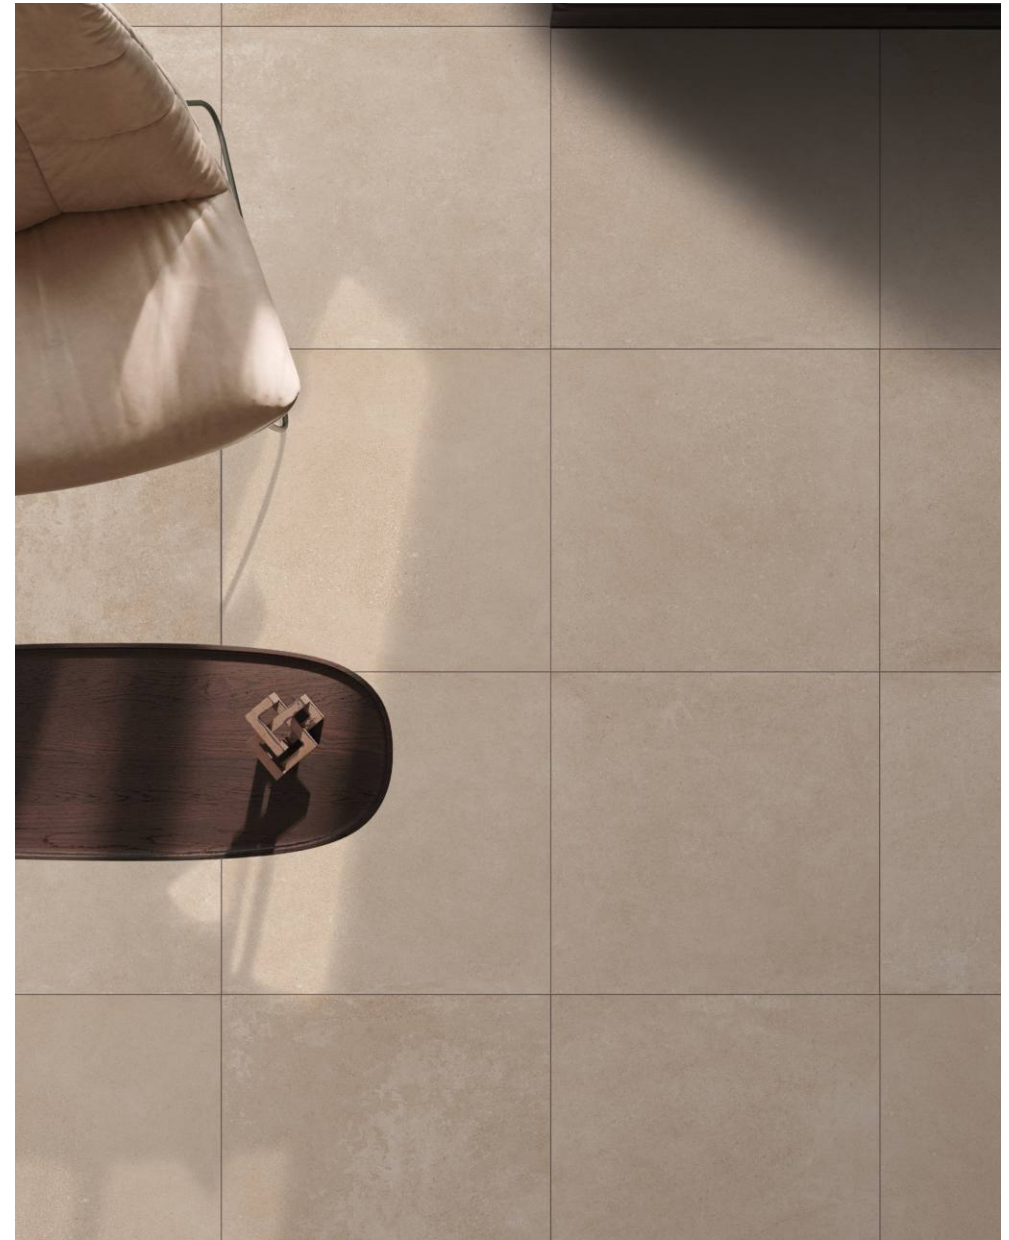

CERAMIC

Rexstone Beige

600 x 900 mm

600 x 600 mm

Rexstone Beige (600 X 600 mm)

Premium 20mm Porcelian Paver

Rexstone Beige (600 X 600 mm)

20
mm
THICKNESS