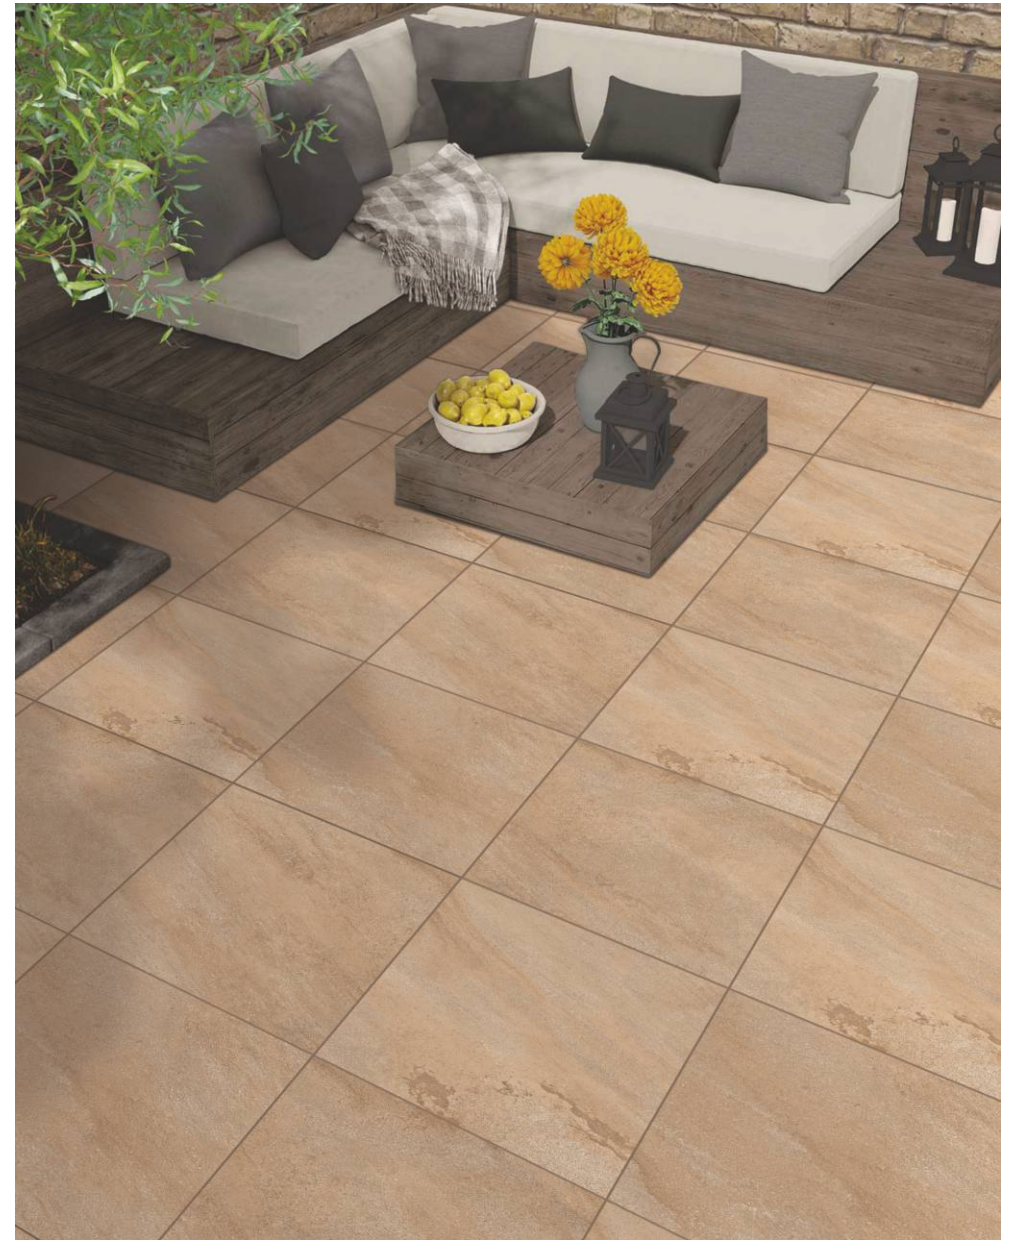

Lastle Sand (600 X 600 mm)

Premium 20mm Porcelian Paver