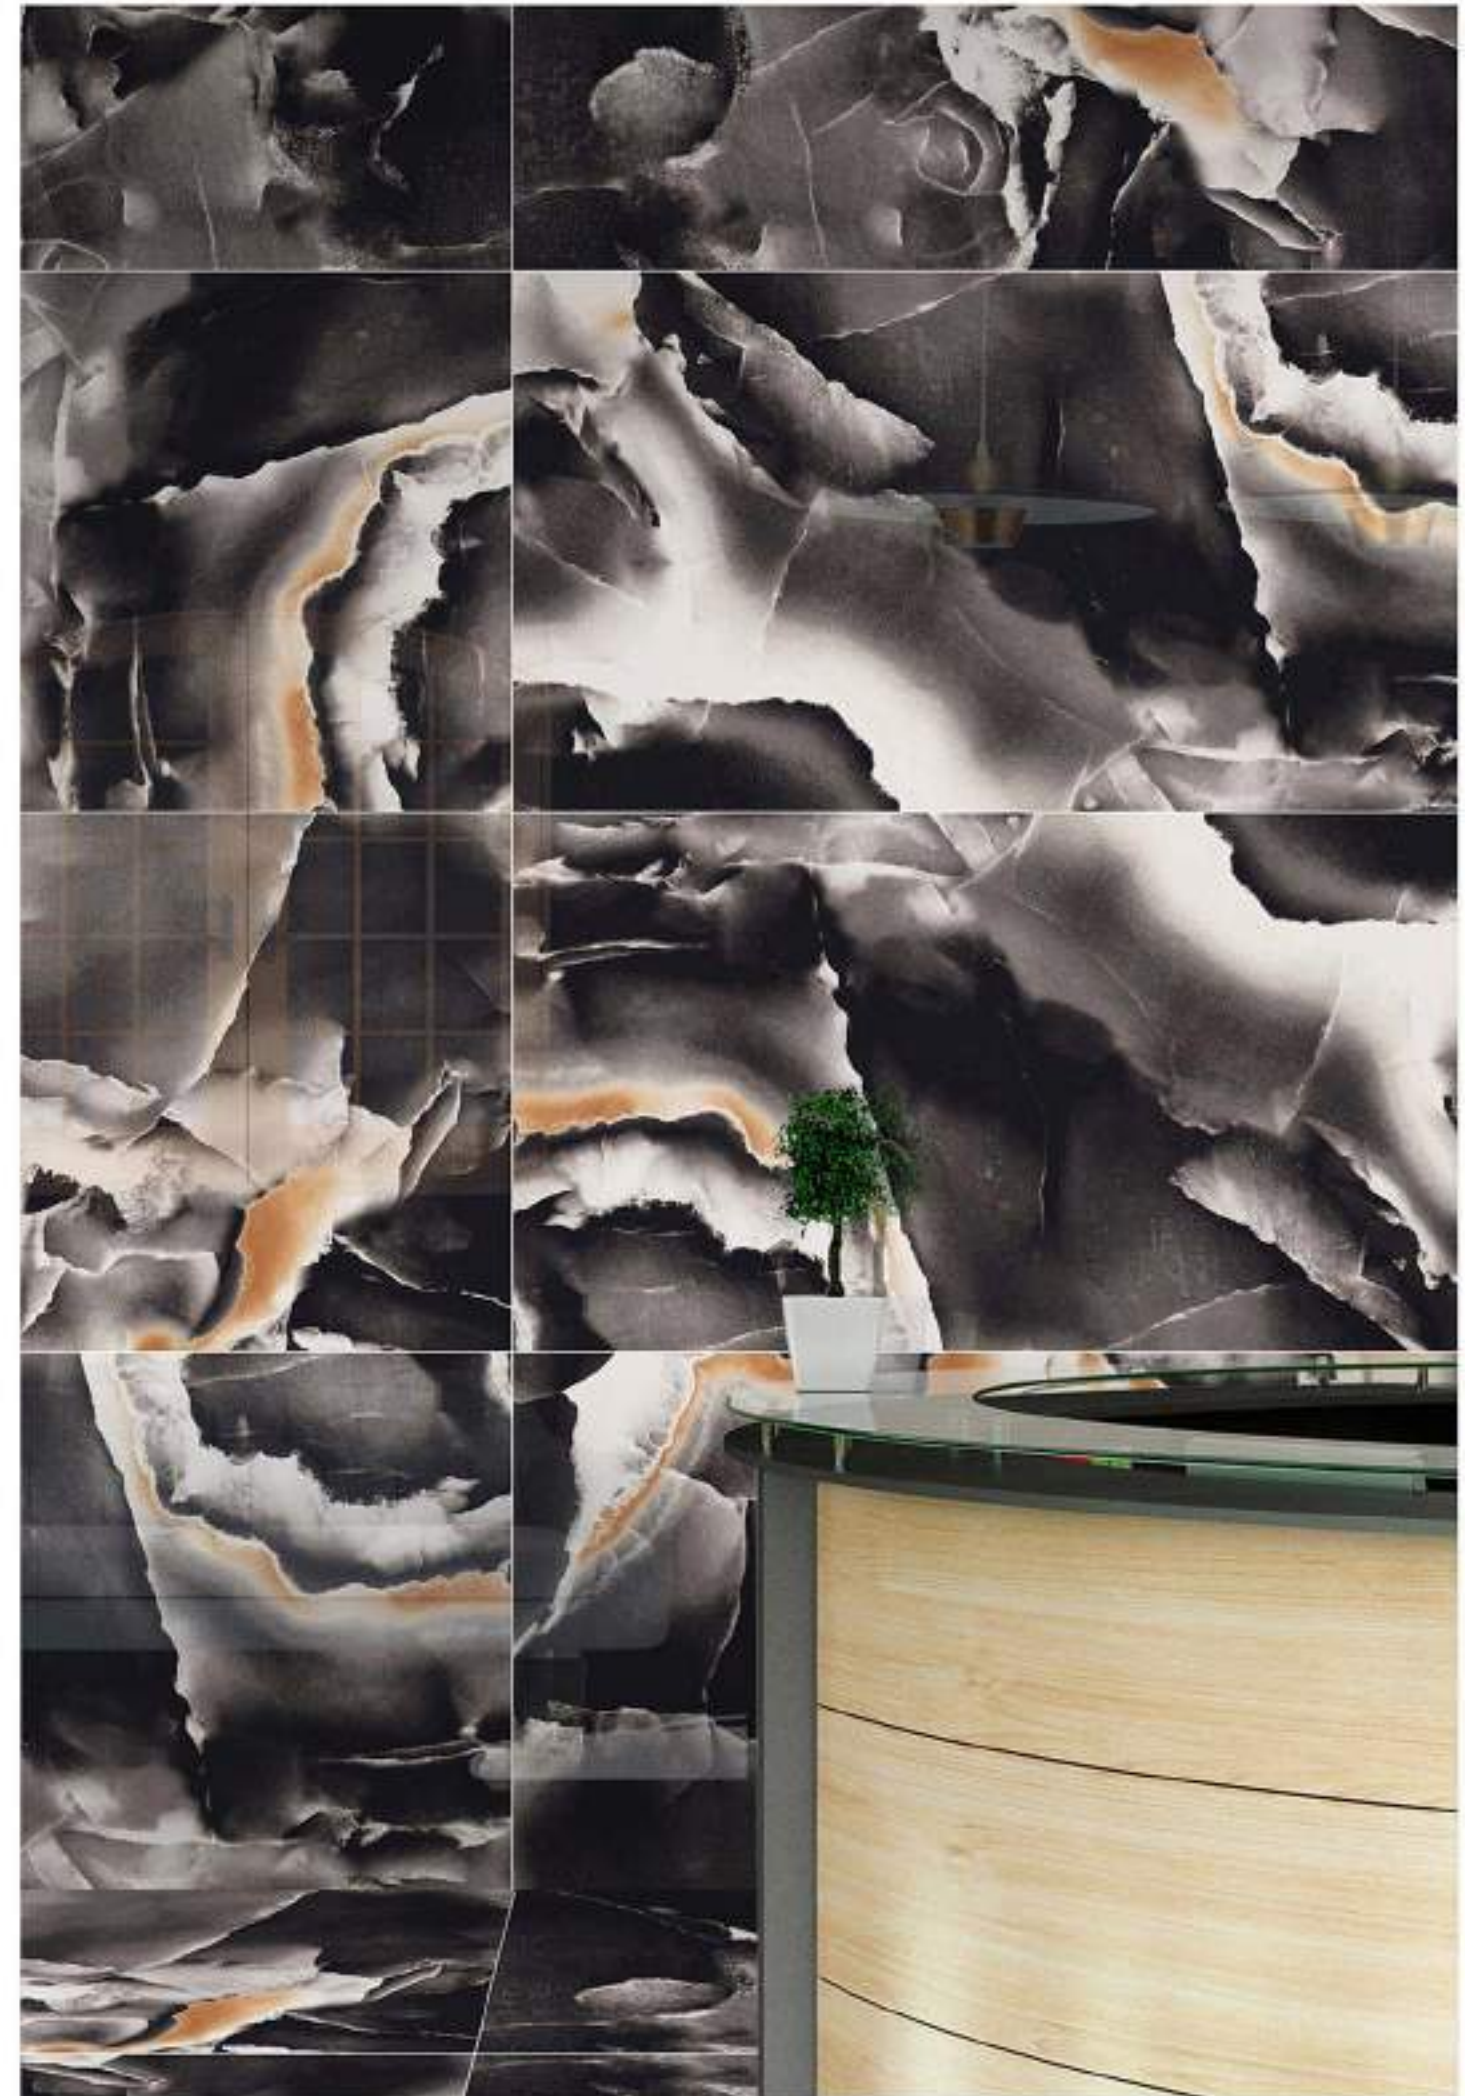

Technical Characteristic