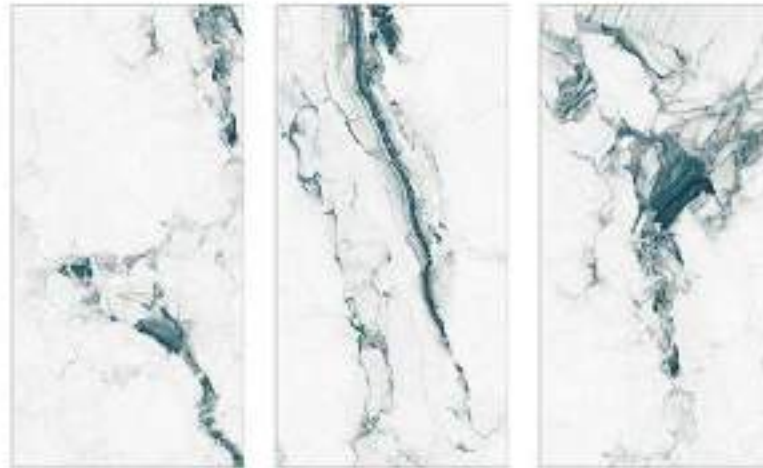

WALTON AQUA

800X1600MM

Carving Surface

4 Randoms

Available In

Technical Characteristic