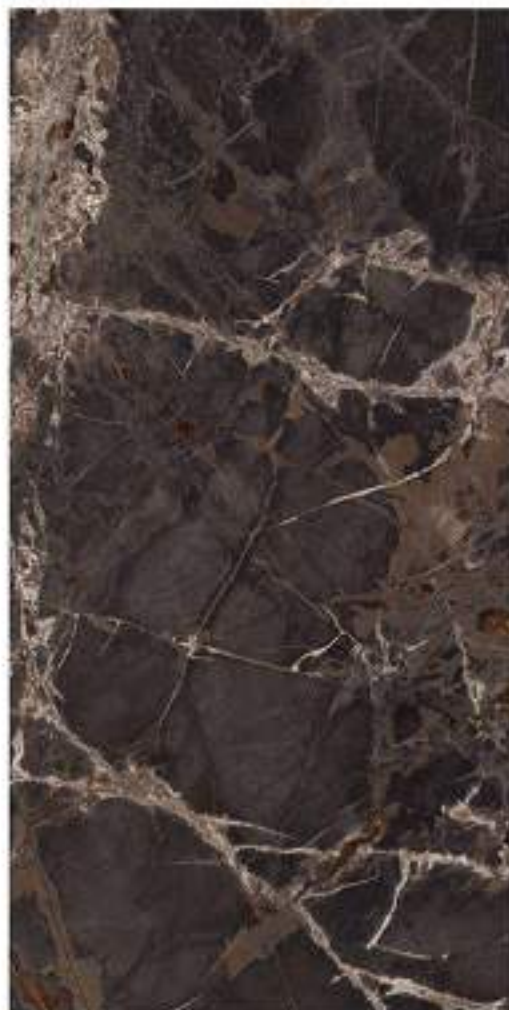

4 Randoms

Available In

Technical Characteristic

INDIART
CERAMIC

MADRIUS CHOCO

800X1600MM

High gloss Surface

4 Randoms