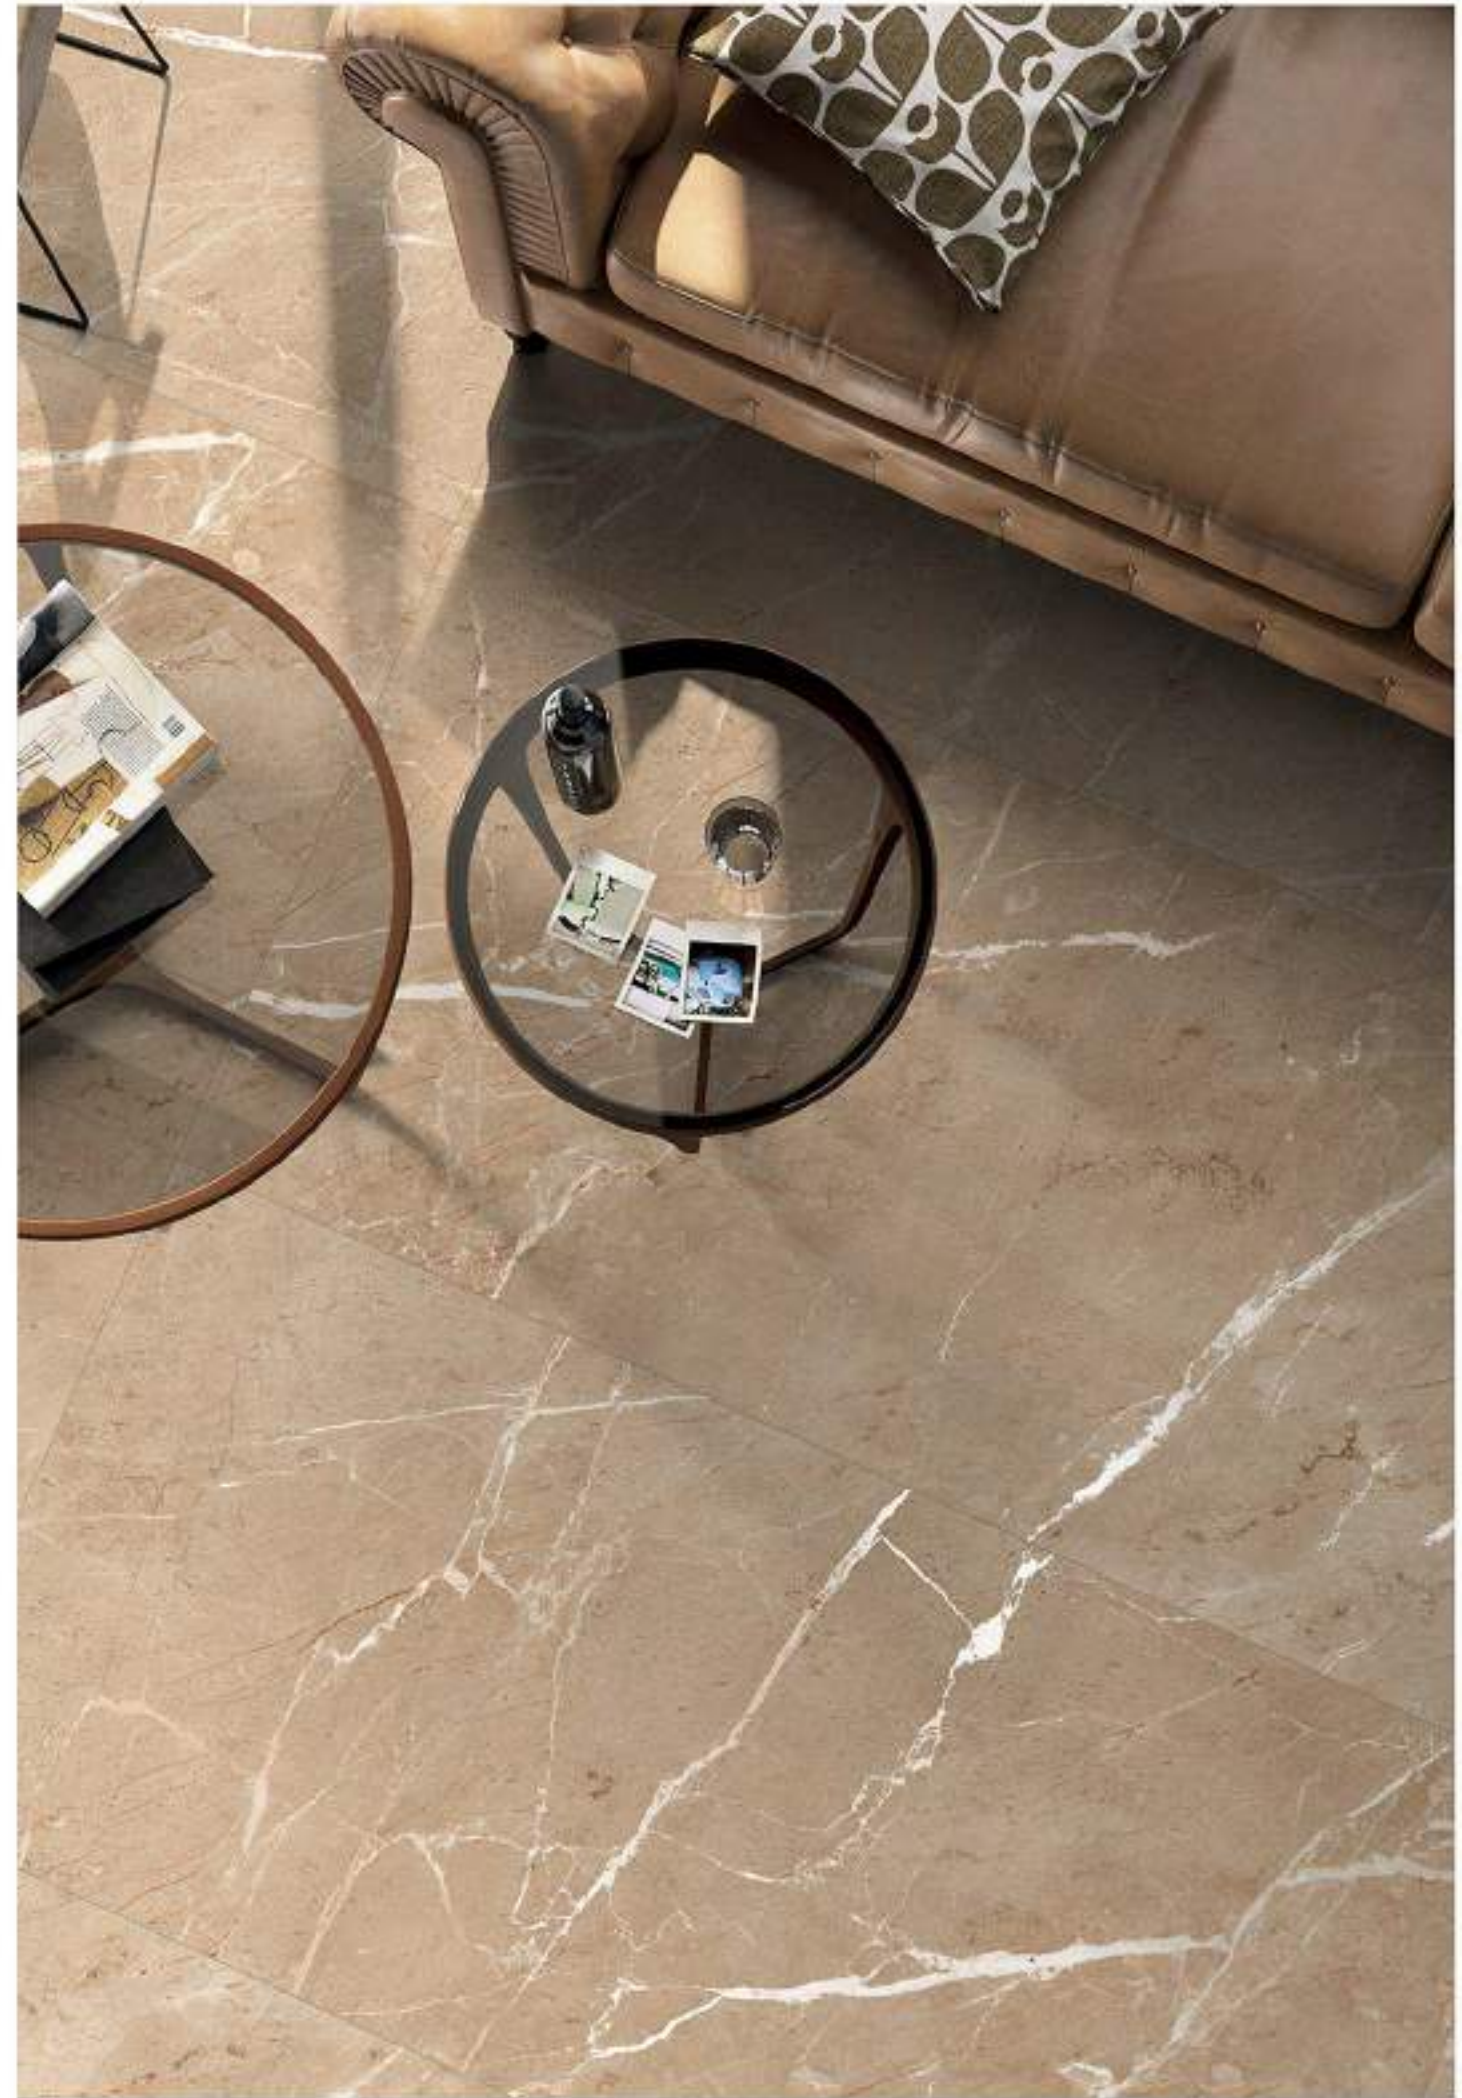

Technical Characteristic