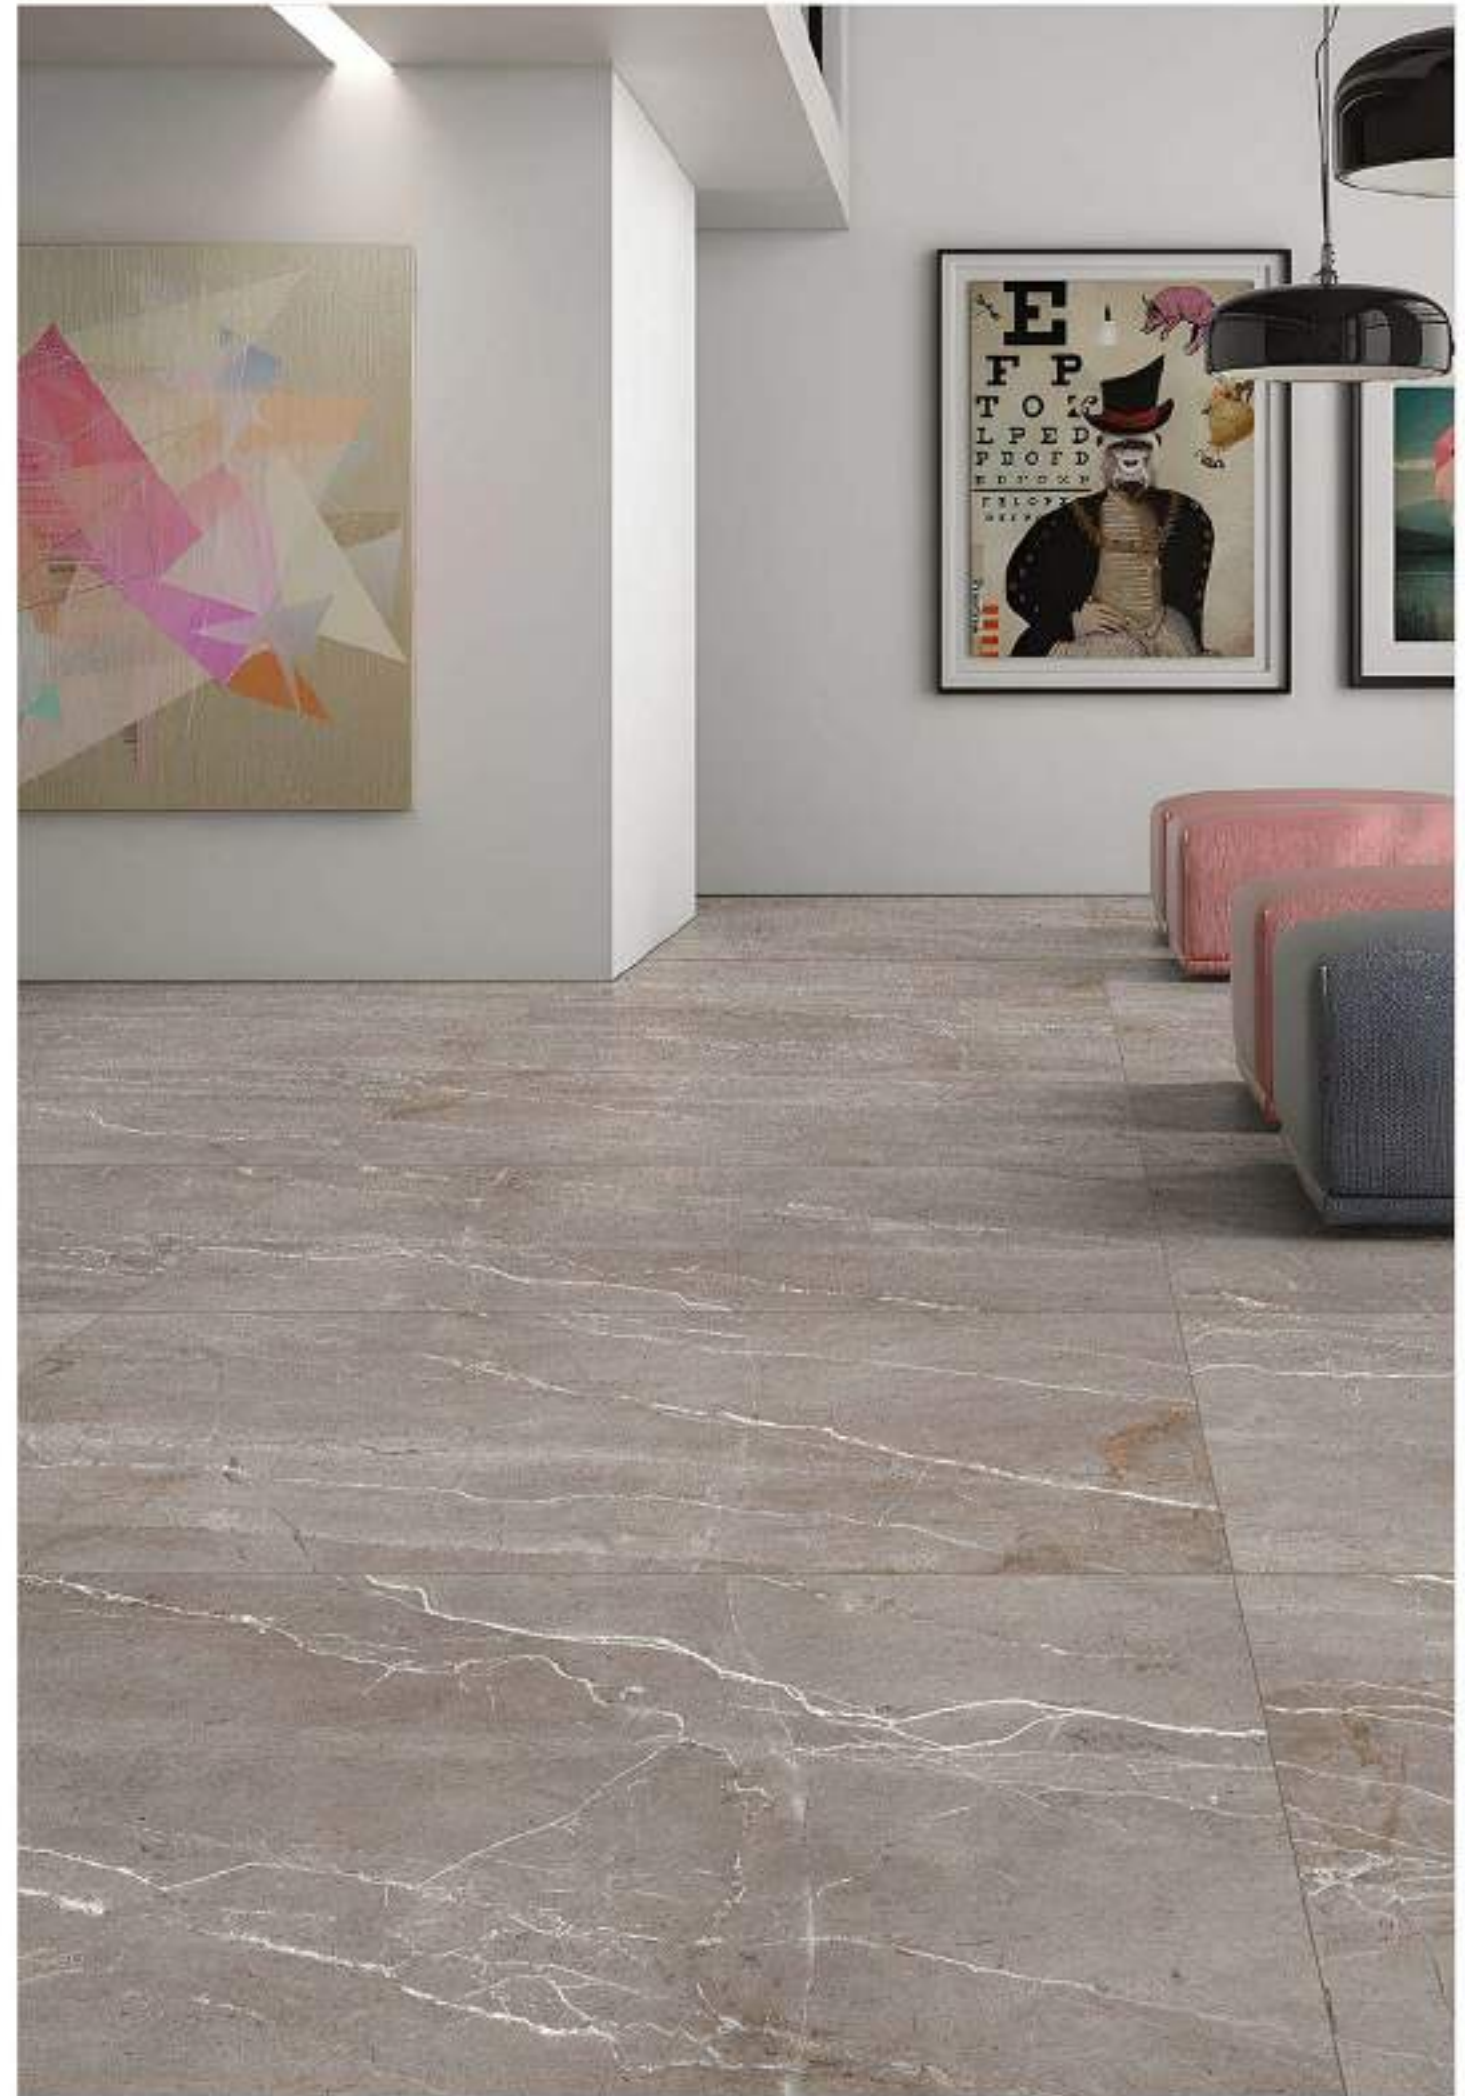

Technical Characteristic