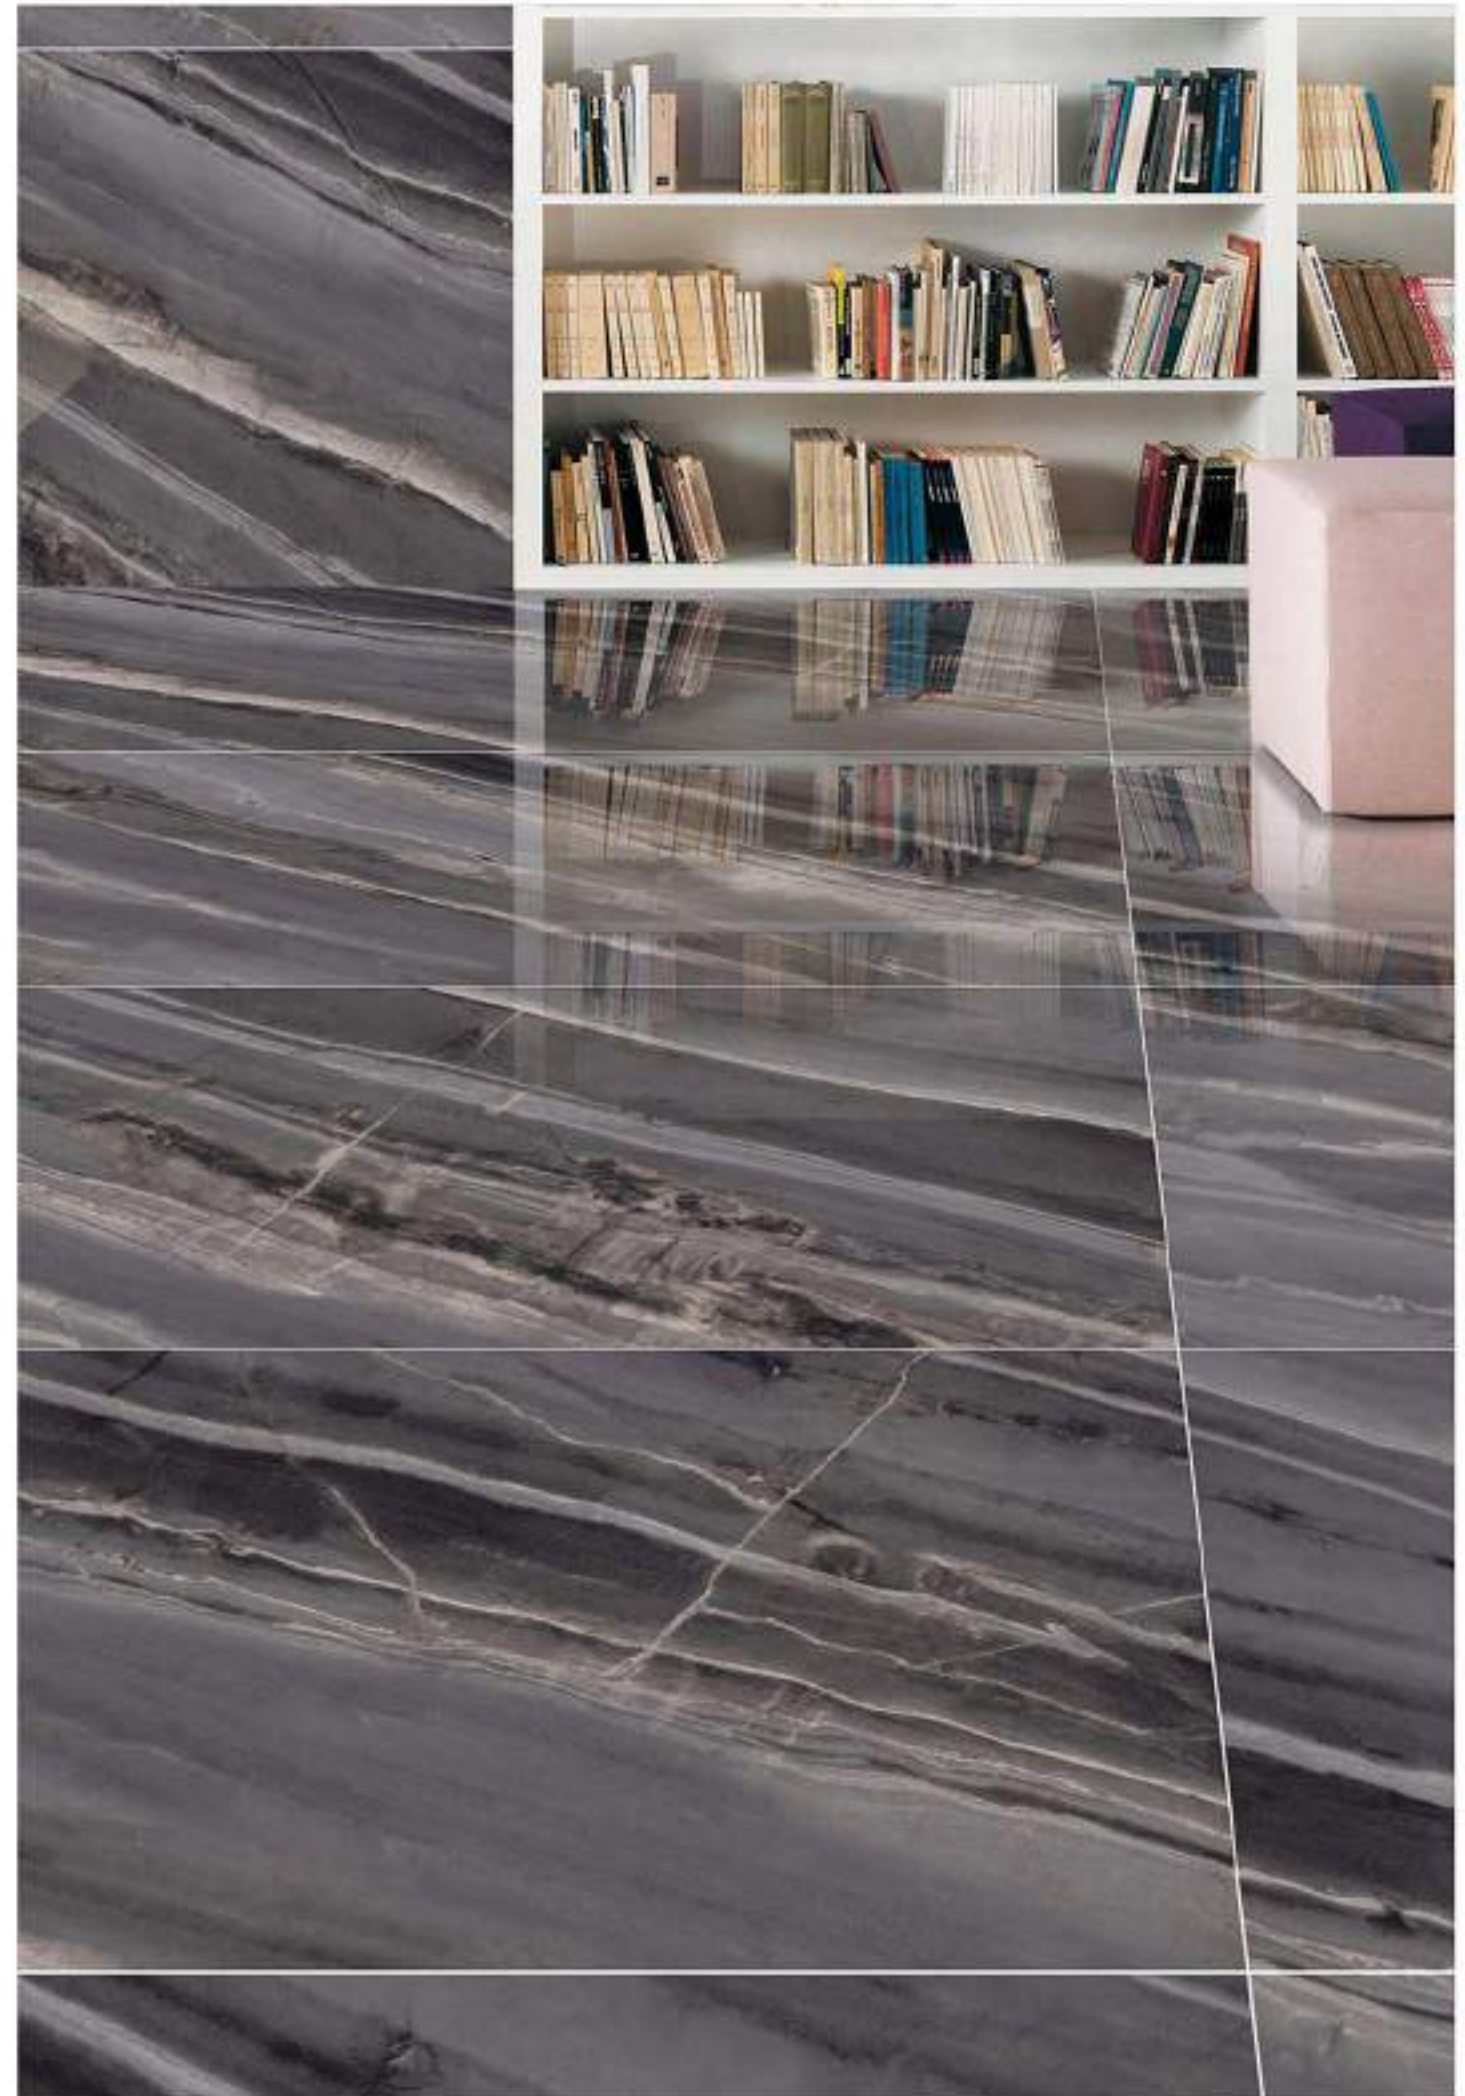

800X1600MM
High gloss Surface
4 Randoms

Available In

Technical Characteristic

INDiART
CERAMIC

MONTECARLO NERO

800X1600MM
High gloss Surface
4 Randoms

Available In

Technical Characteristic