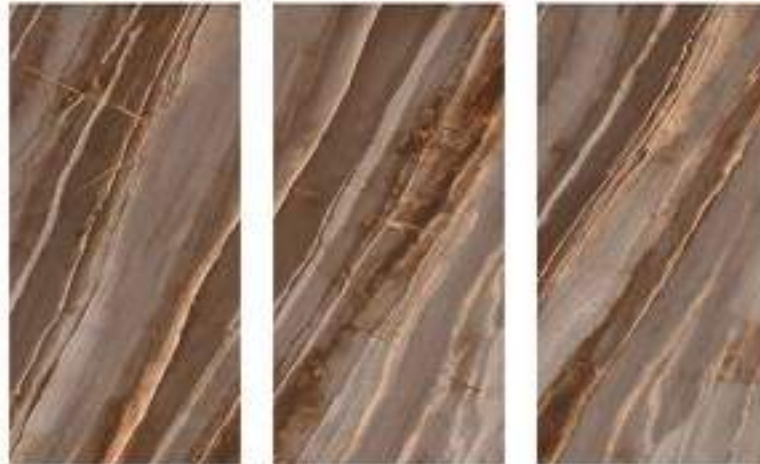

Available In

Technical Characteristic

INDIART
CERAMIC

MONTECARLO BROWN

800X1600MM
High gloss Surface
4 Randoms

Available In

Technical Characteristic

MONTECARLO NATURAL