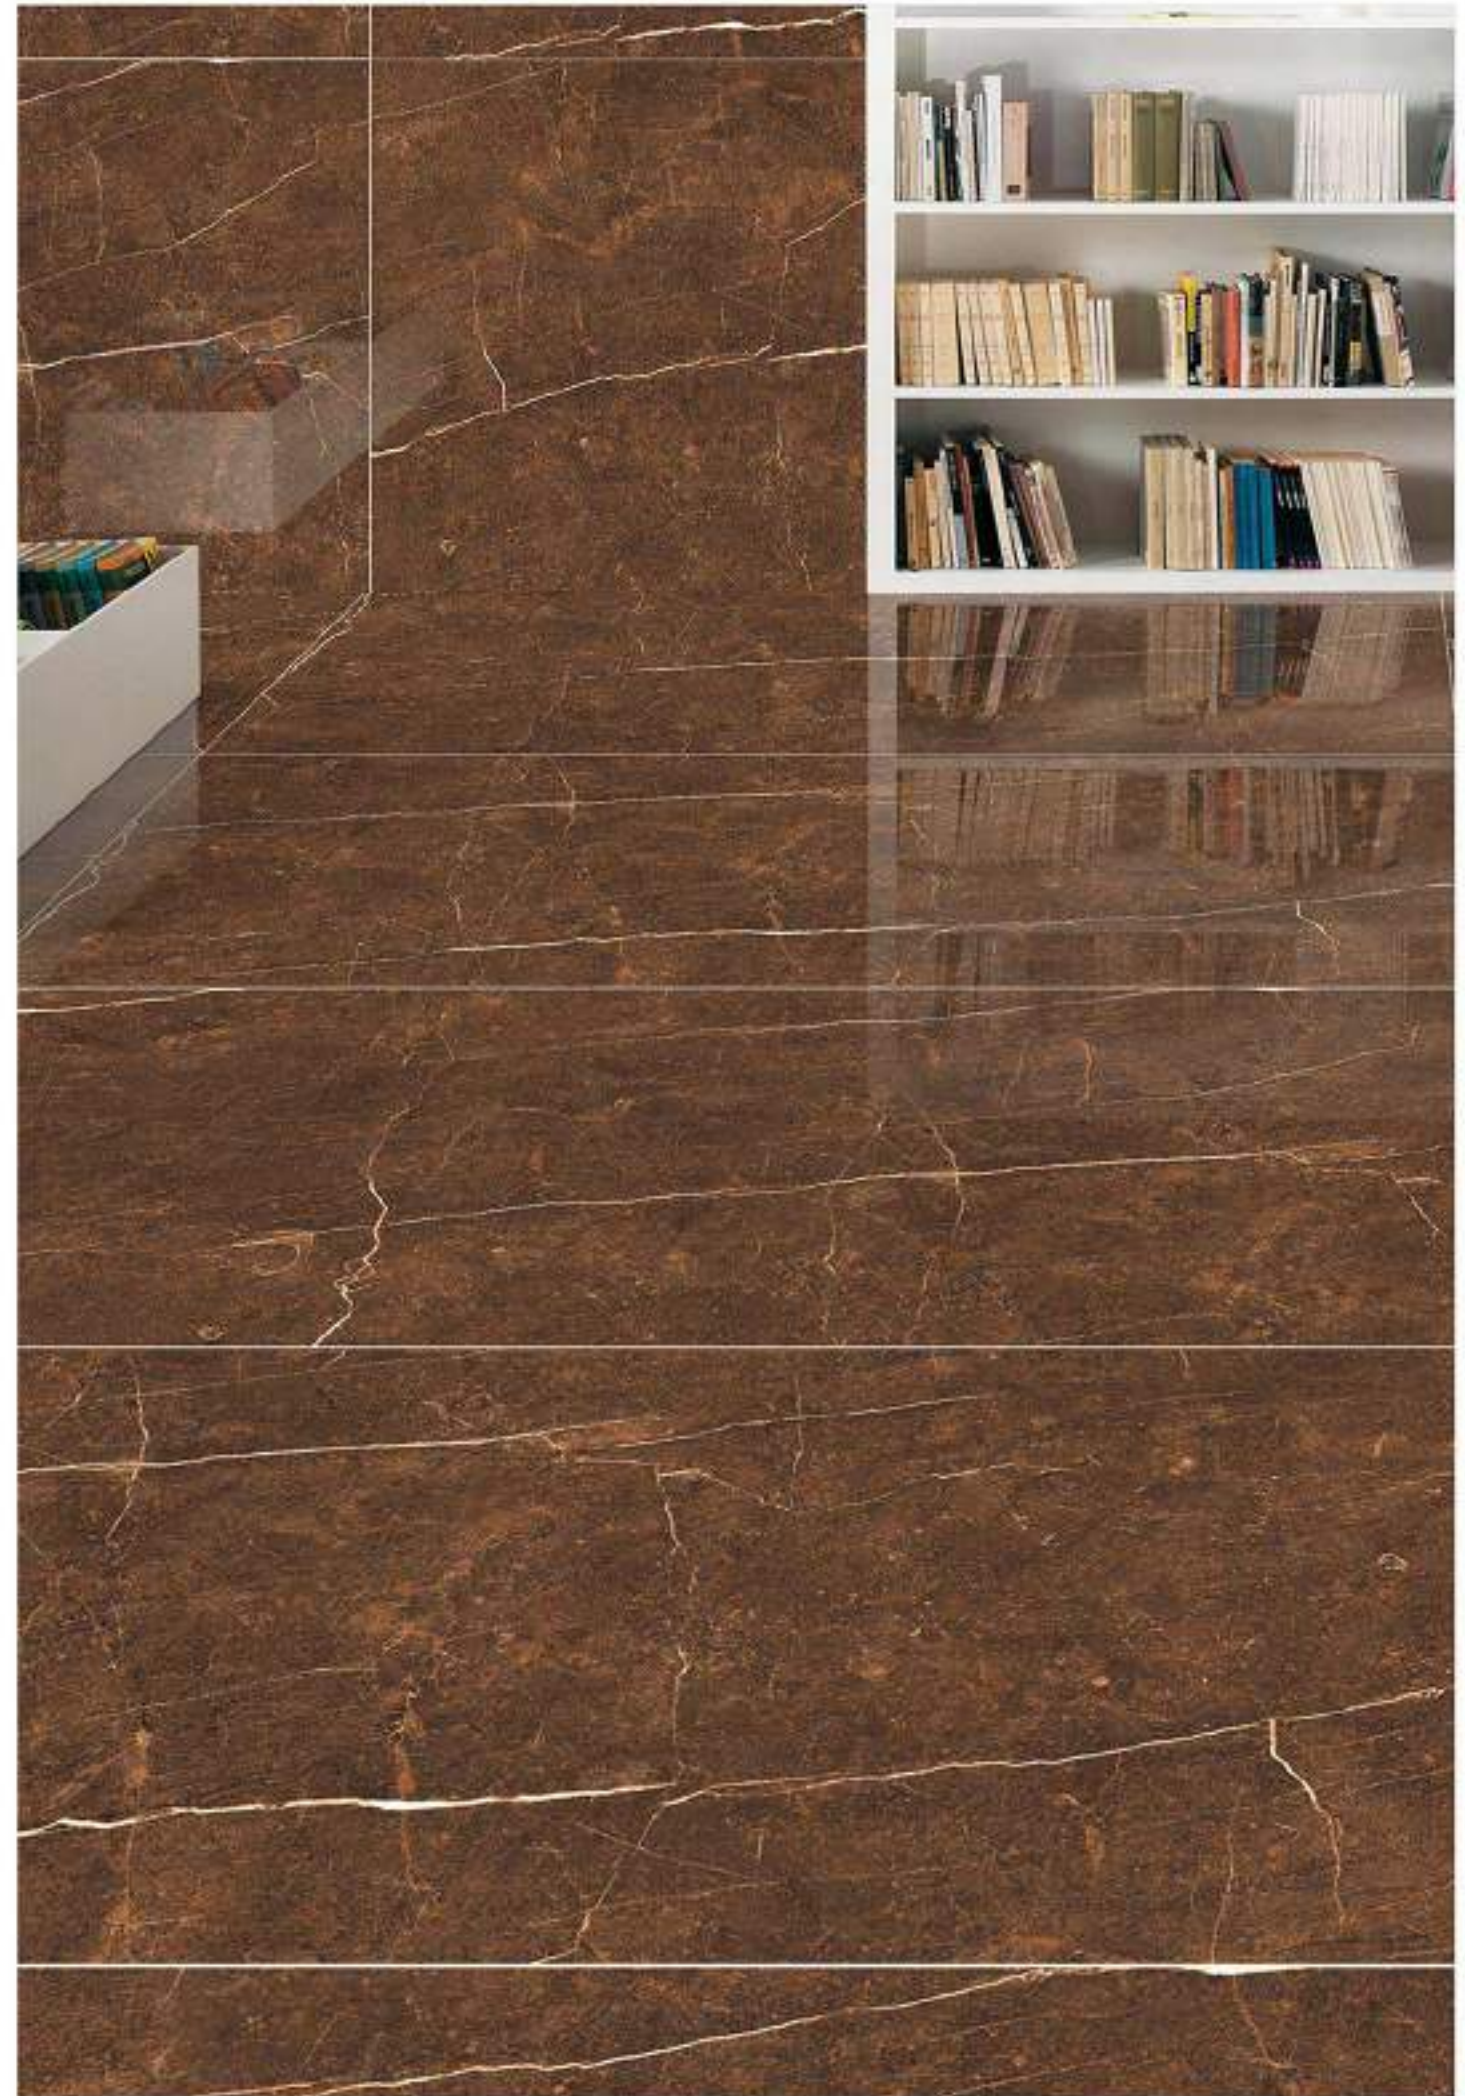

800X1600MM
High Gloss Surface
4 Randoms

Technical Characteristic

Available In

800x
1600MM

INDIART
CERAMIC

ILLUSION BROWN

800X1600MM

High gloss Surface