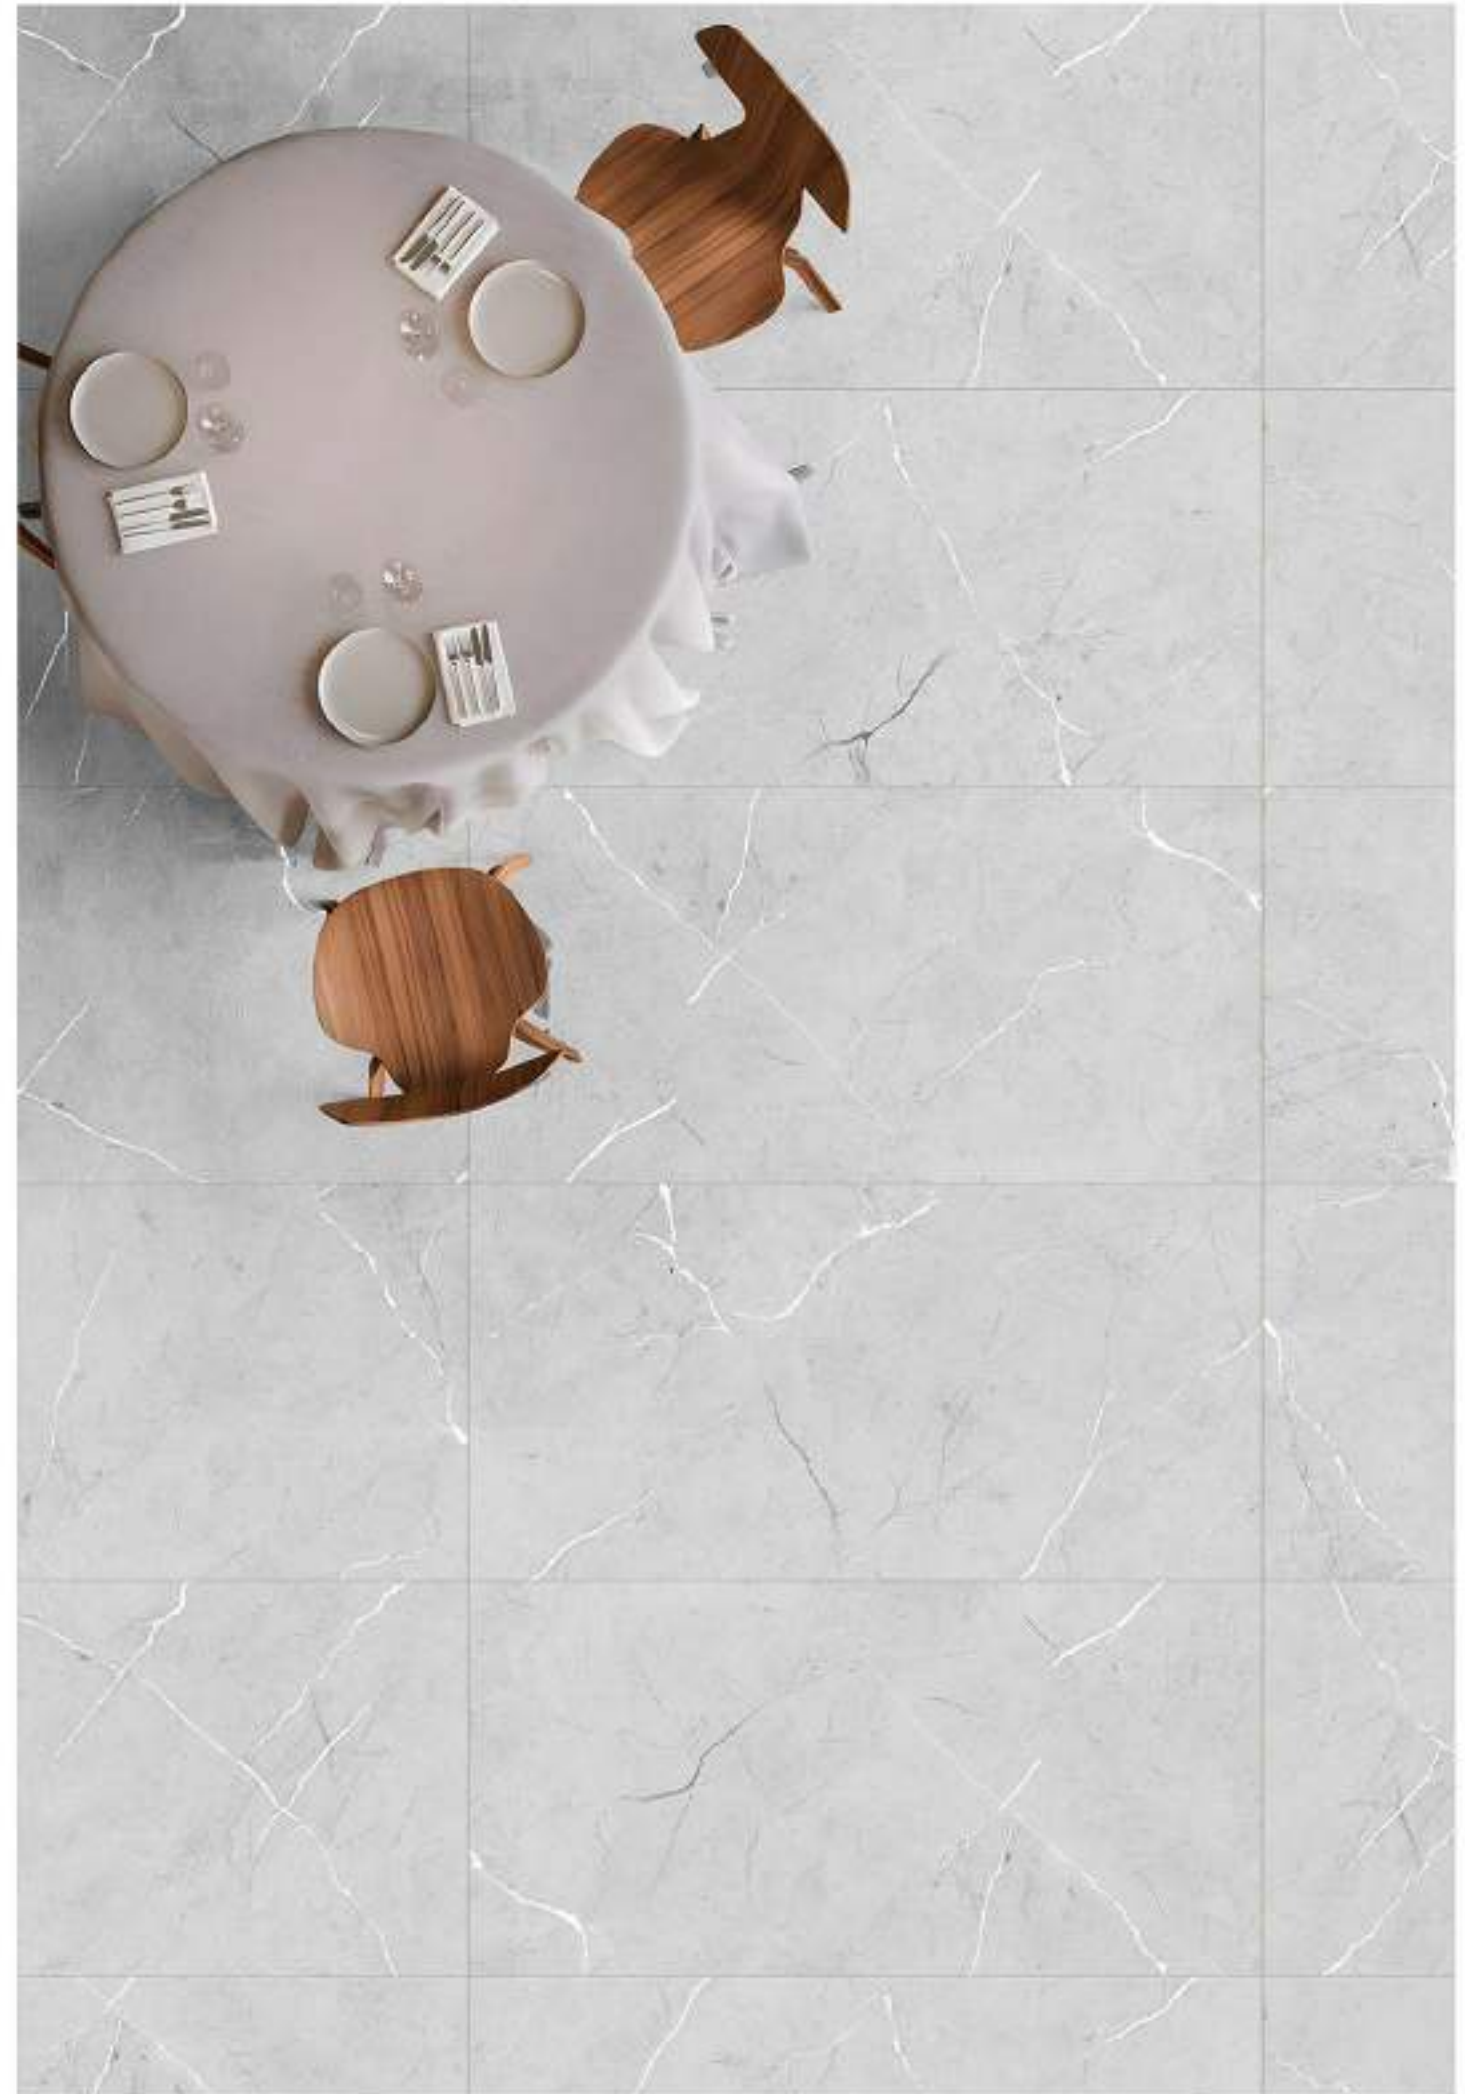

Available In

Technical Characteristic

INDiART
CERAMIC

NIVA GREY

800X1600MM
Carving Surface
4 Randoms

Available In

Technical Characteristic

INDiART
CERAMIC