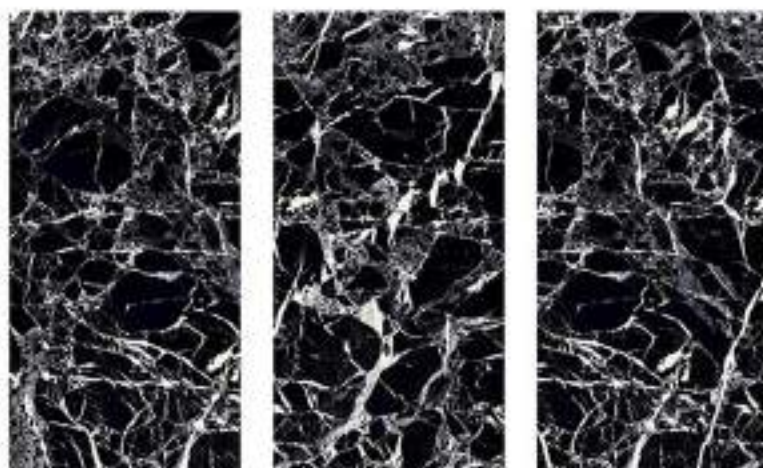

Technical Characteristic

Available In

800x
1600MM