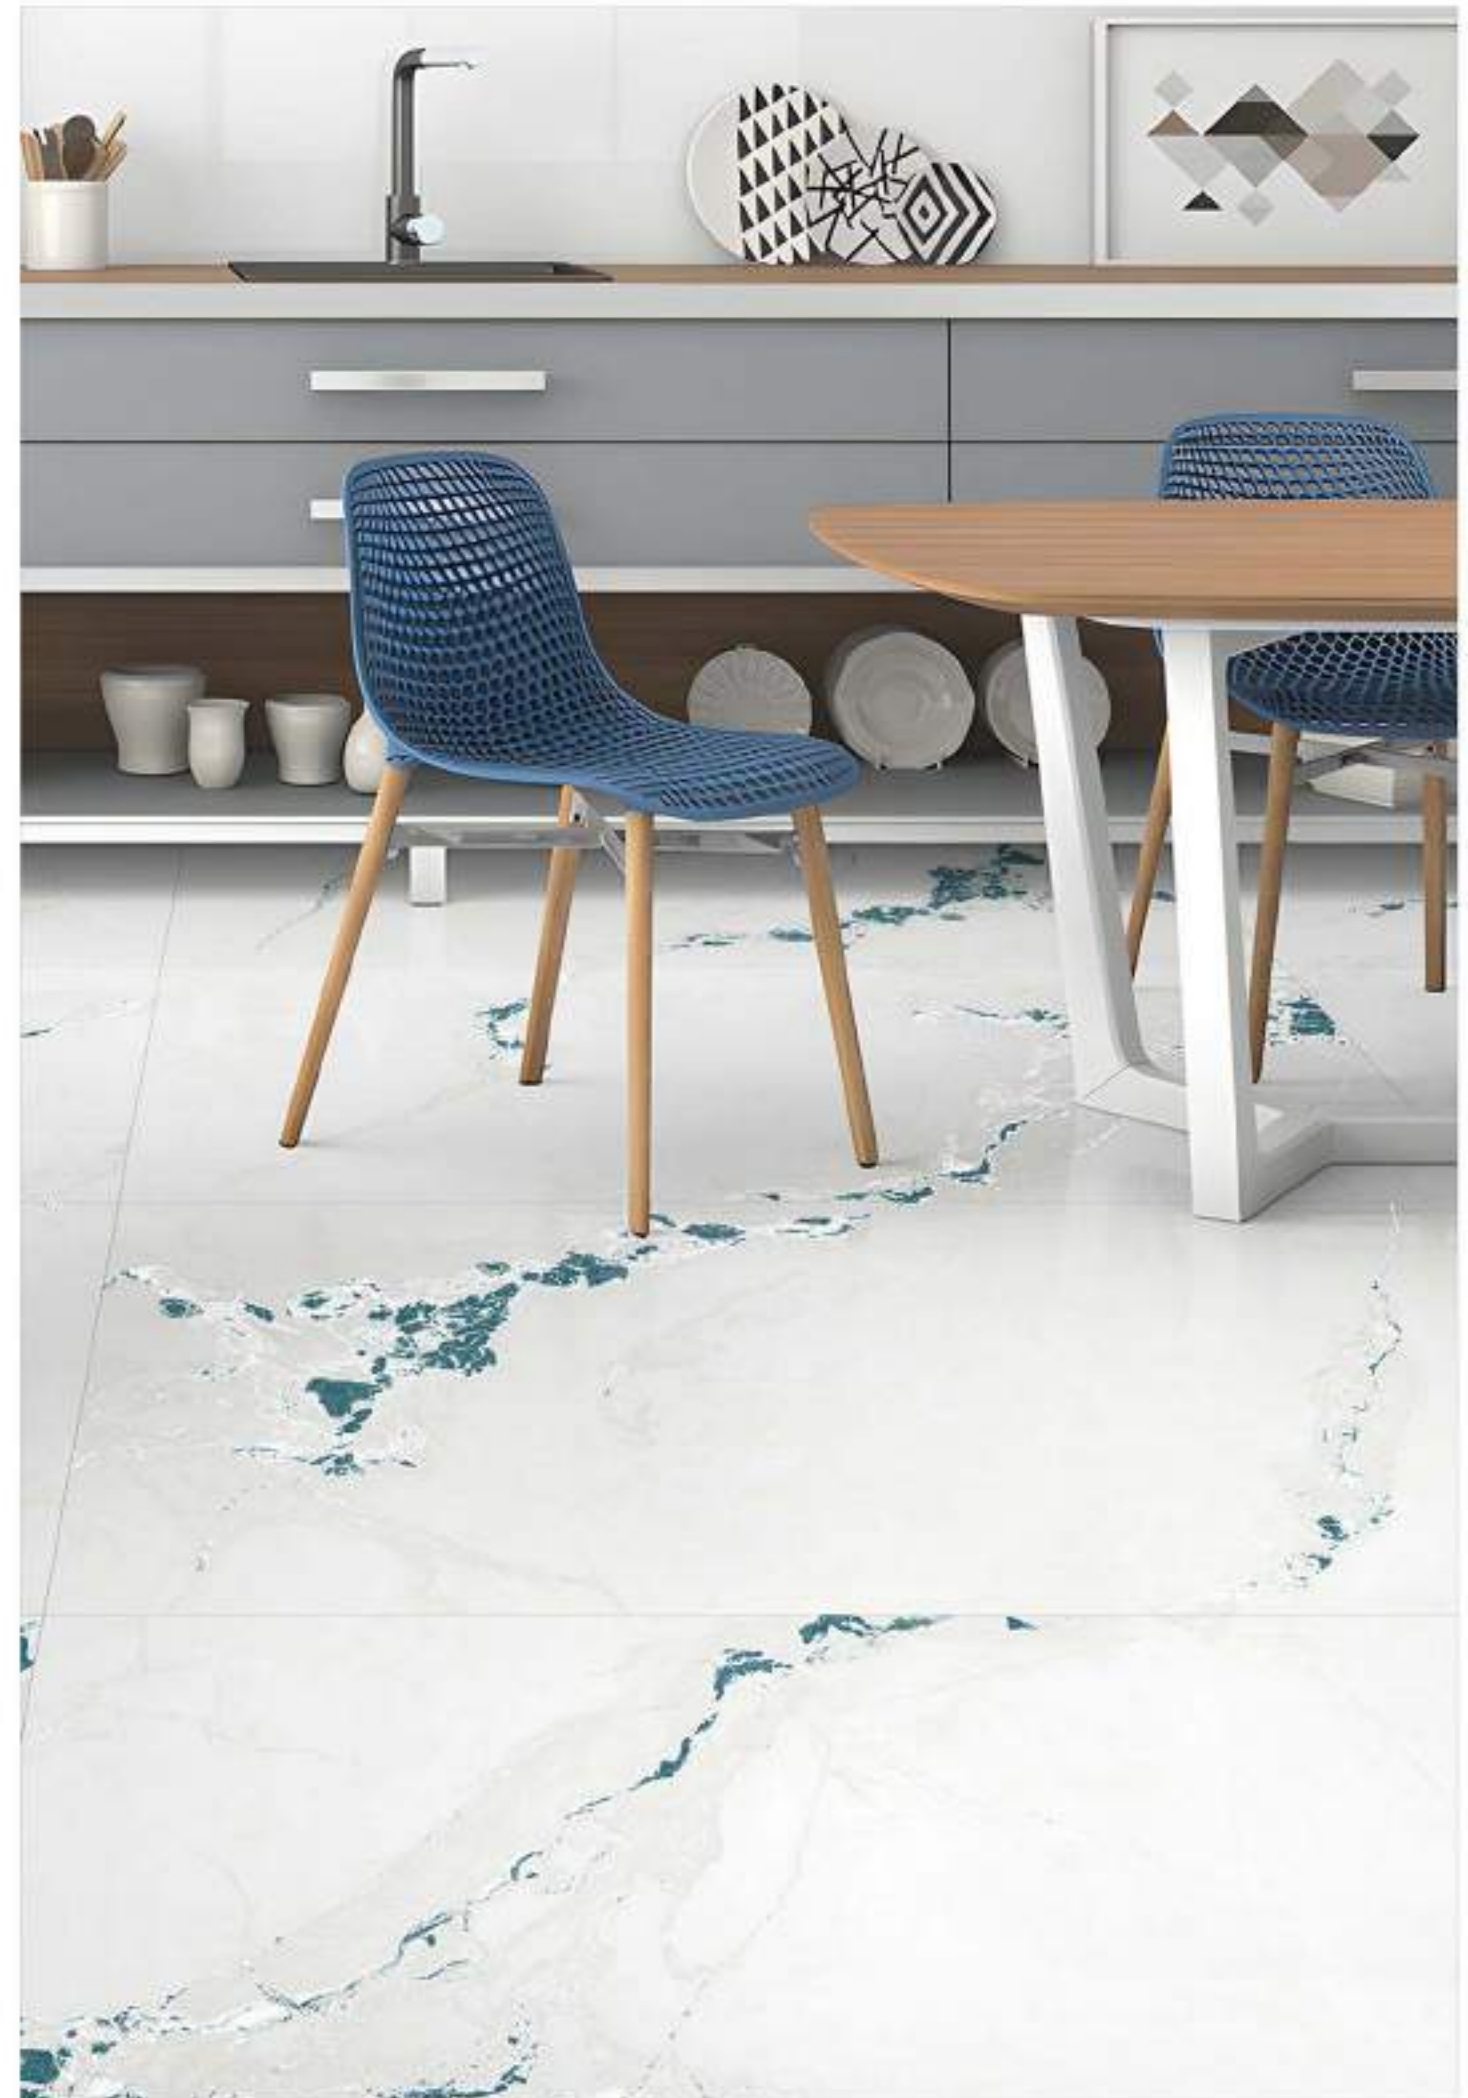

Technical Characteristic