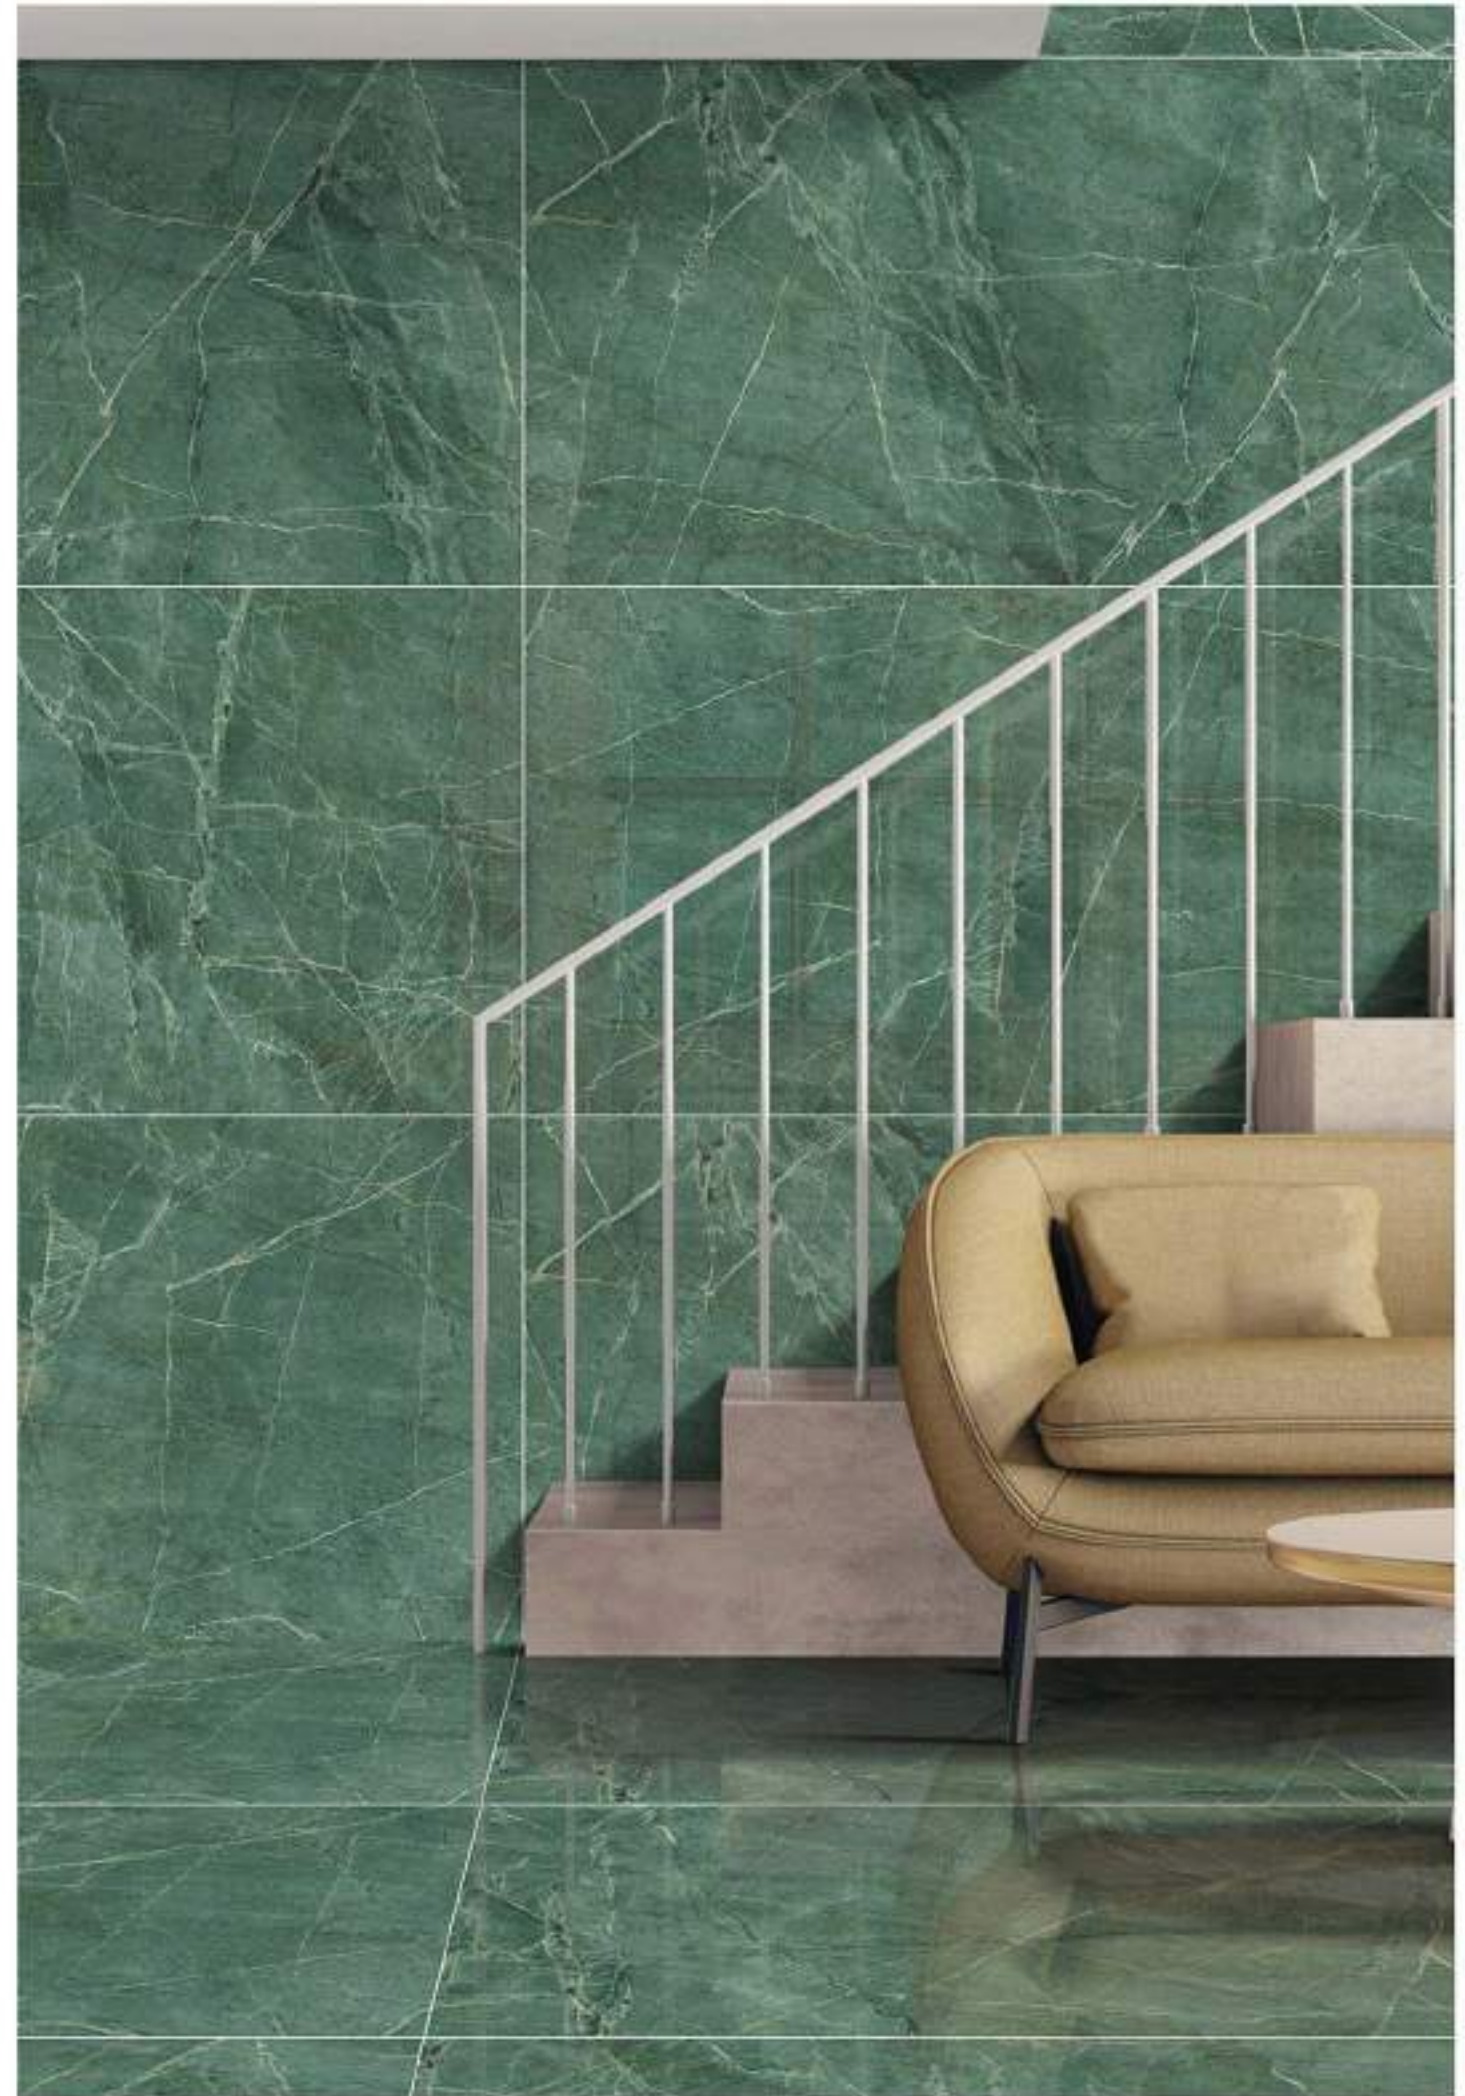

Technical Characteristic