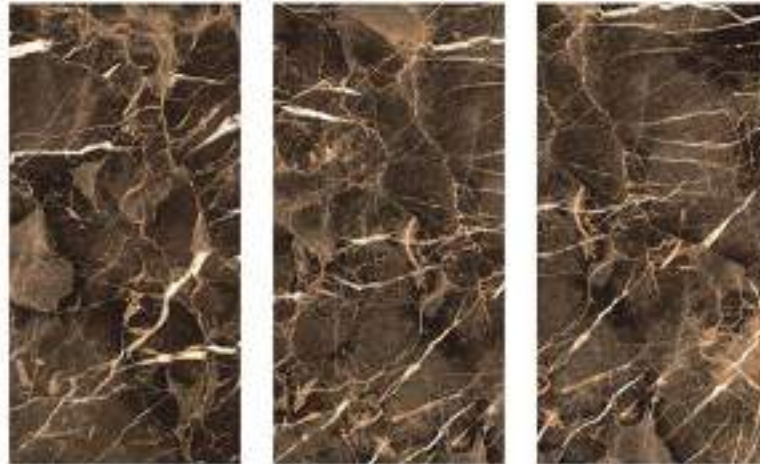

Technical Characteristic

INDiART
CERAMIC

HIGHGLOSS COLLECTION

ABONY GOLD

800X1600MM
High Gloss Surface
4 Randoms

Available In

Technical Characteristic

INDiART
CERAMIC