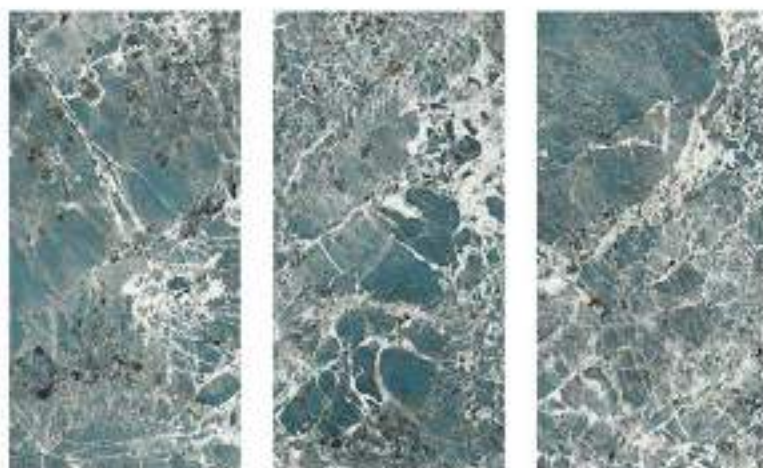

Available In

INDiART
CERAMIC

BABYLONIA GREEN

800X1600MM

High gloss Surface

4 Randoms

Available In

800x
1600MM