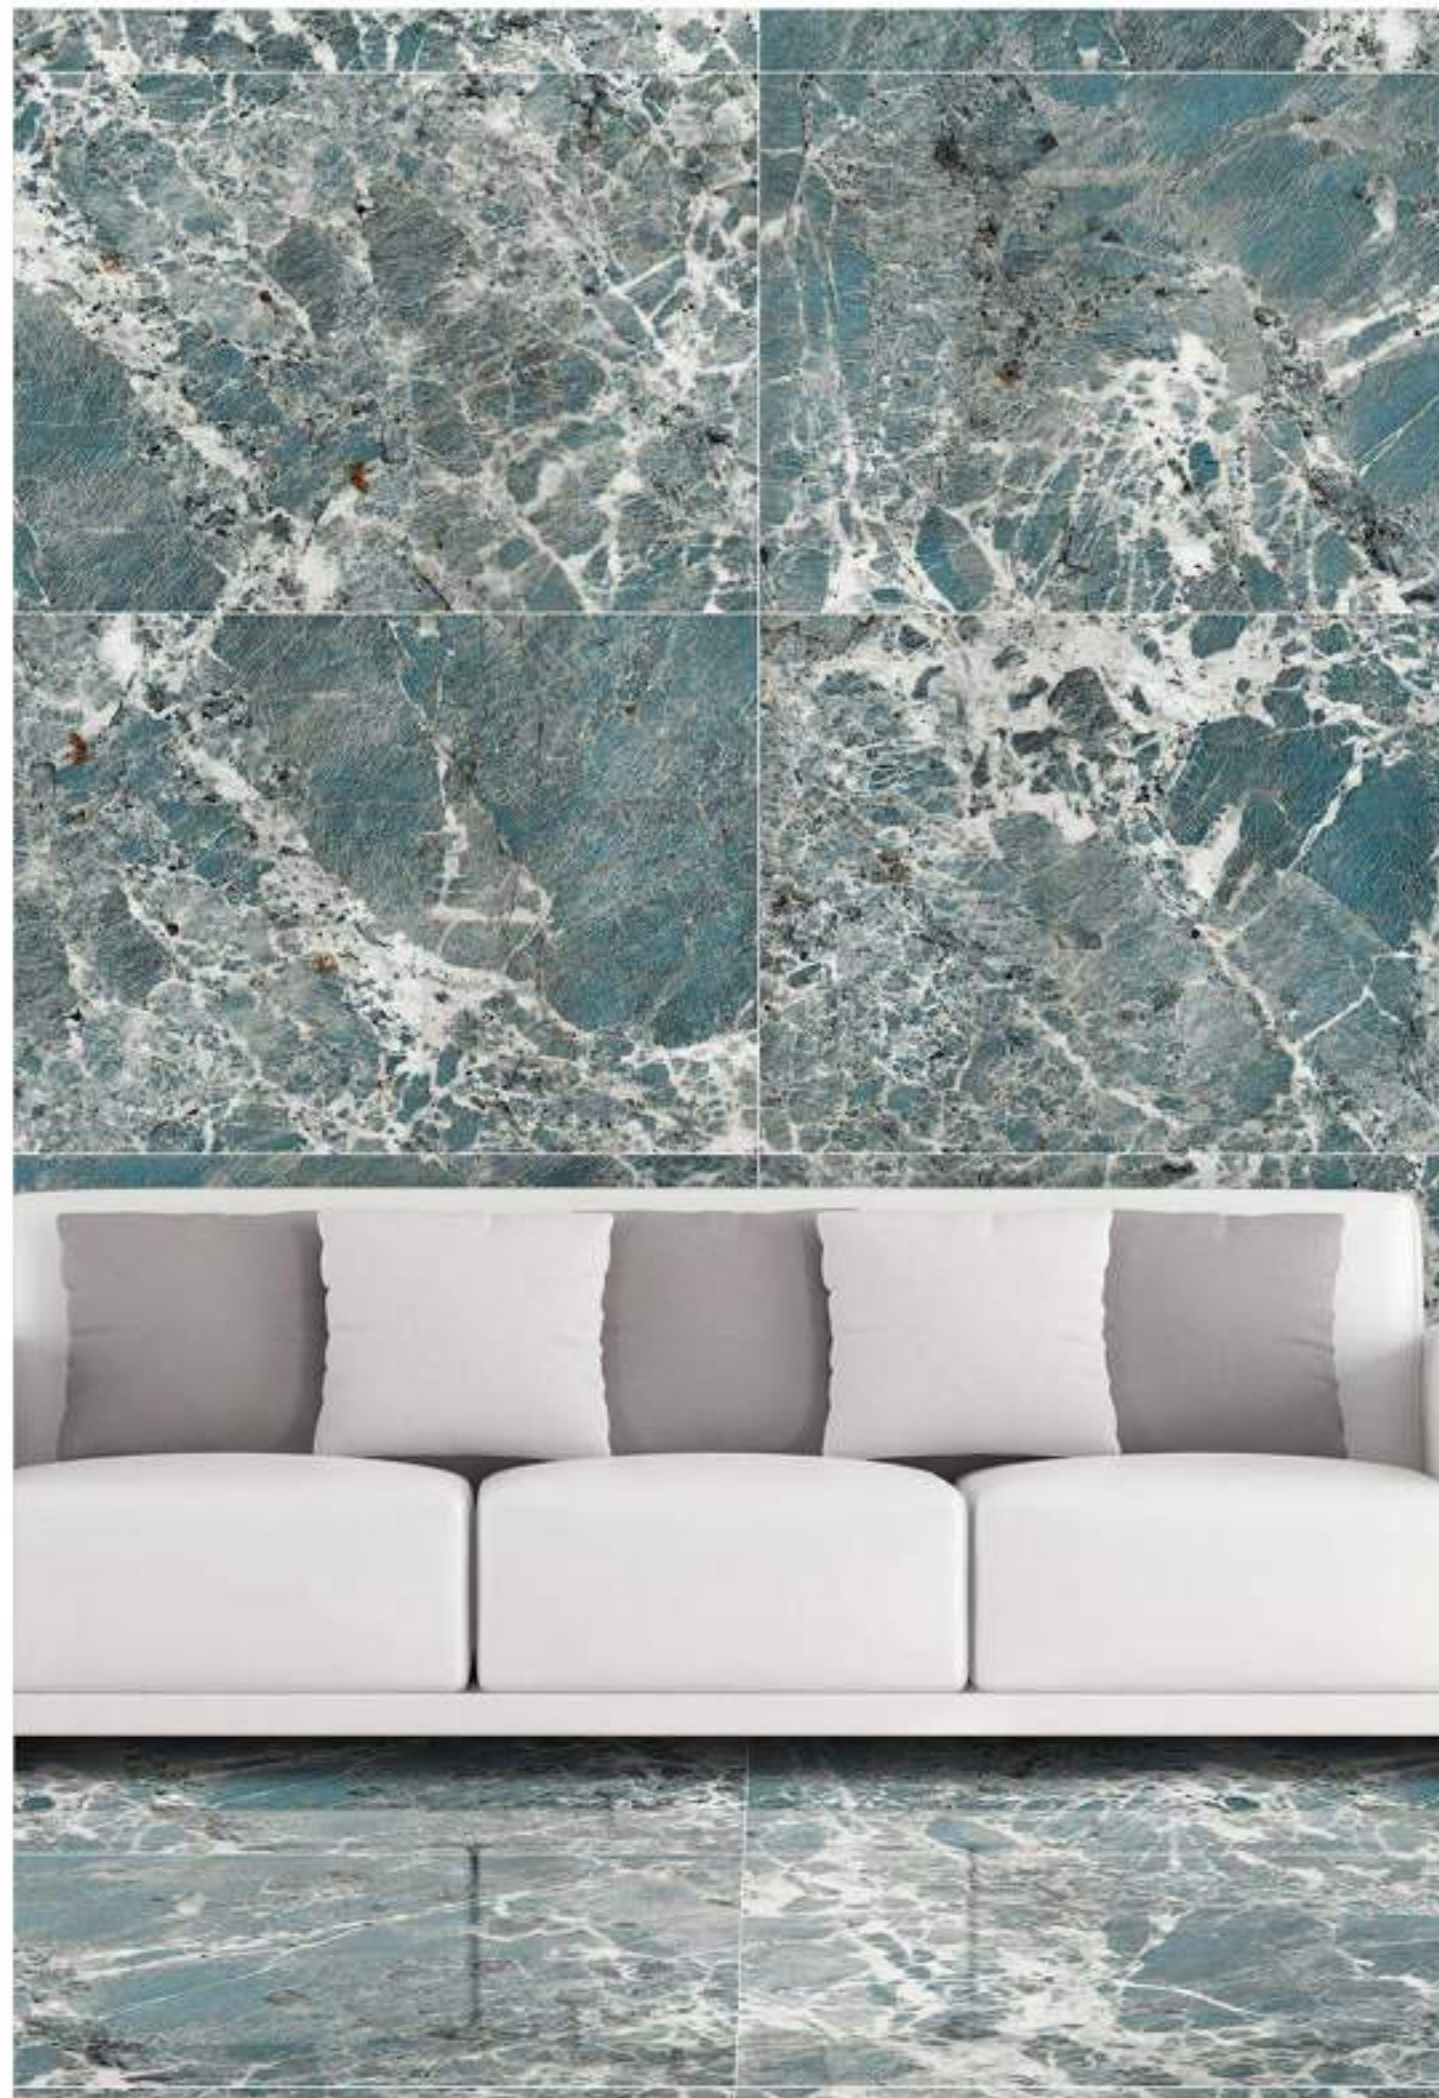

Technical Characteristic

INDIART

CERAMIC

CRISTALLO WHITE

800X1600MM
High gloss Surface
4 Randoms

Available In

Technical Characteristic

INDiART
CERAMIC