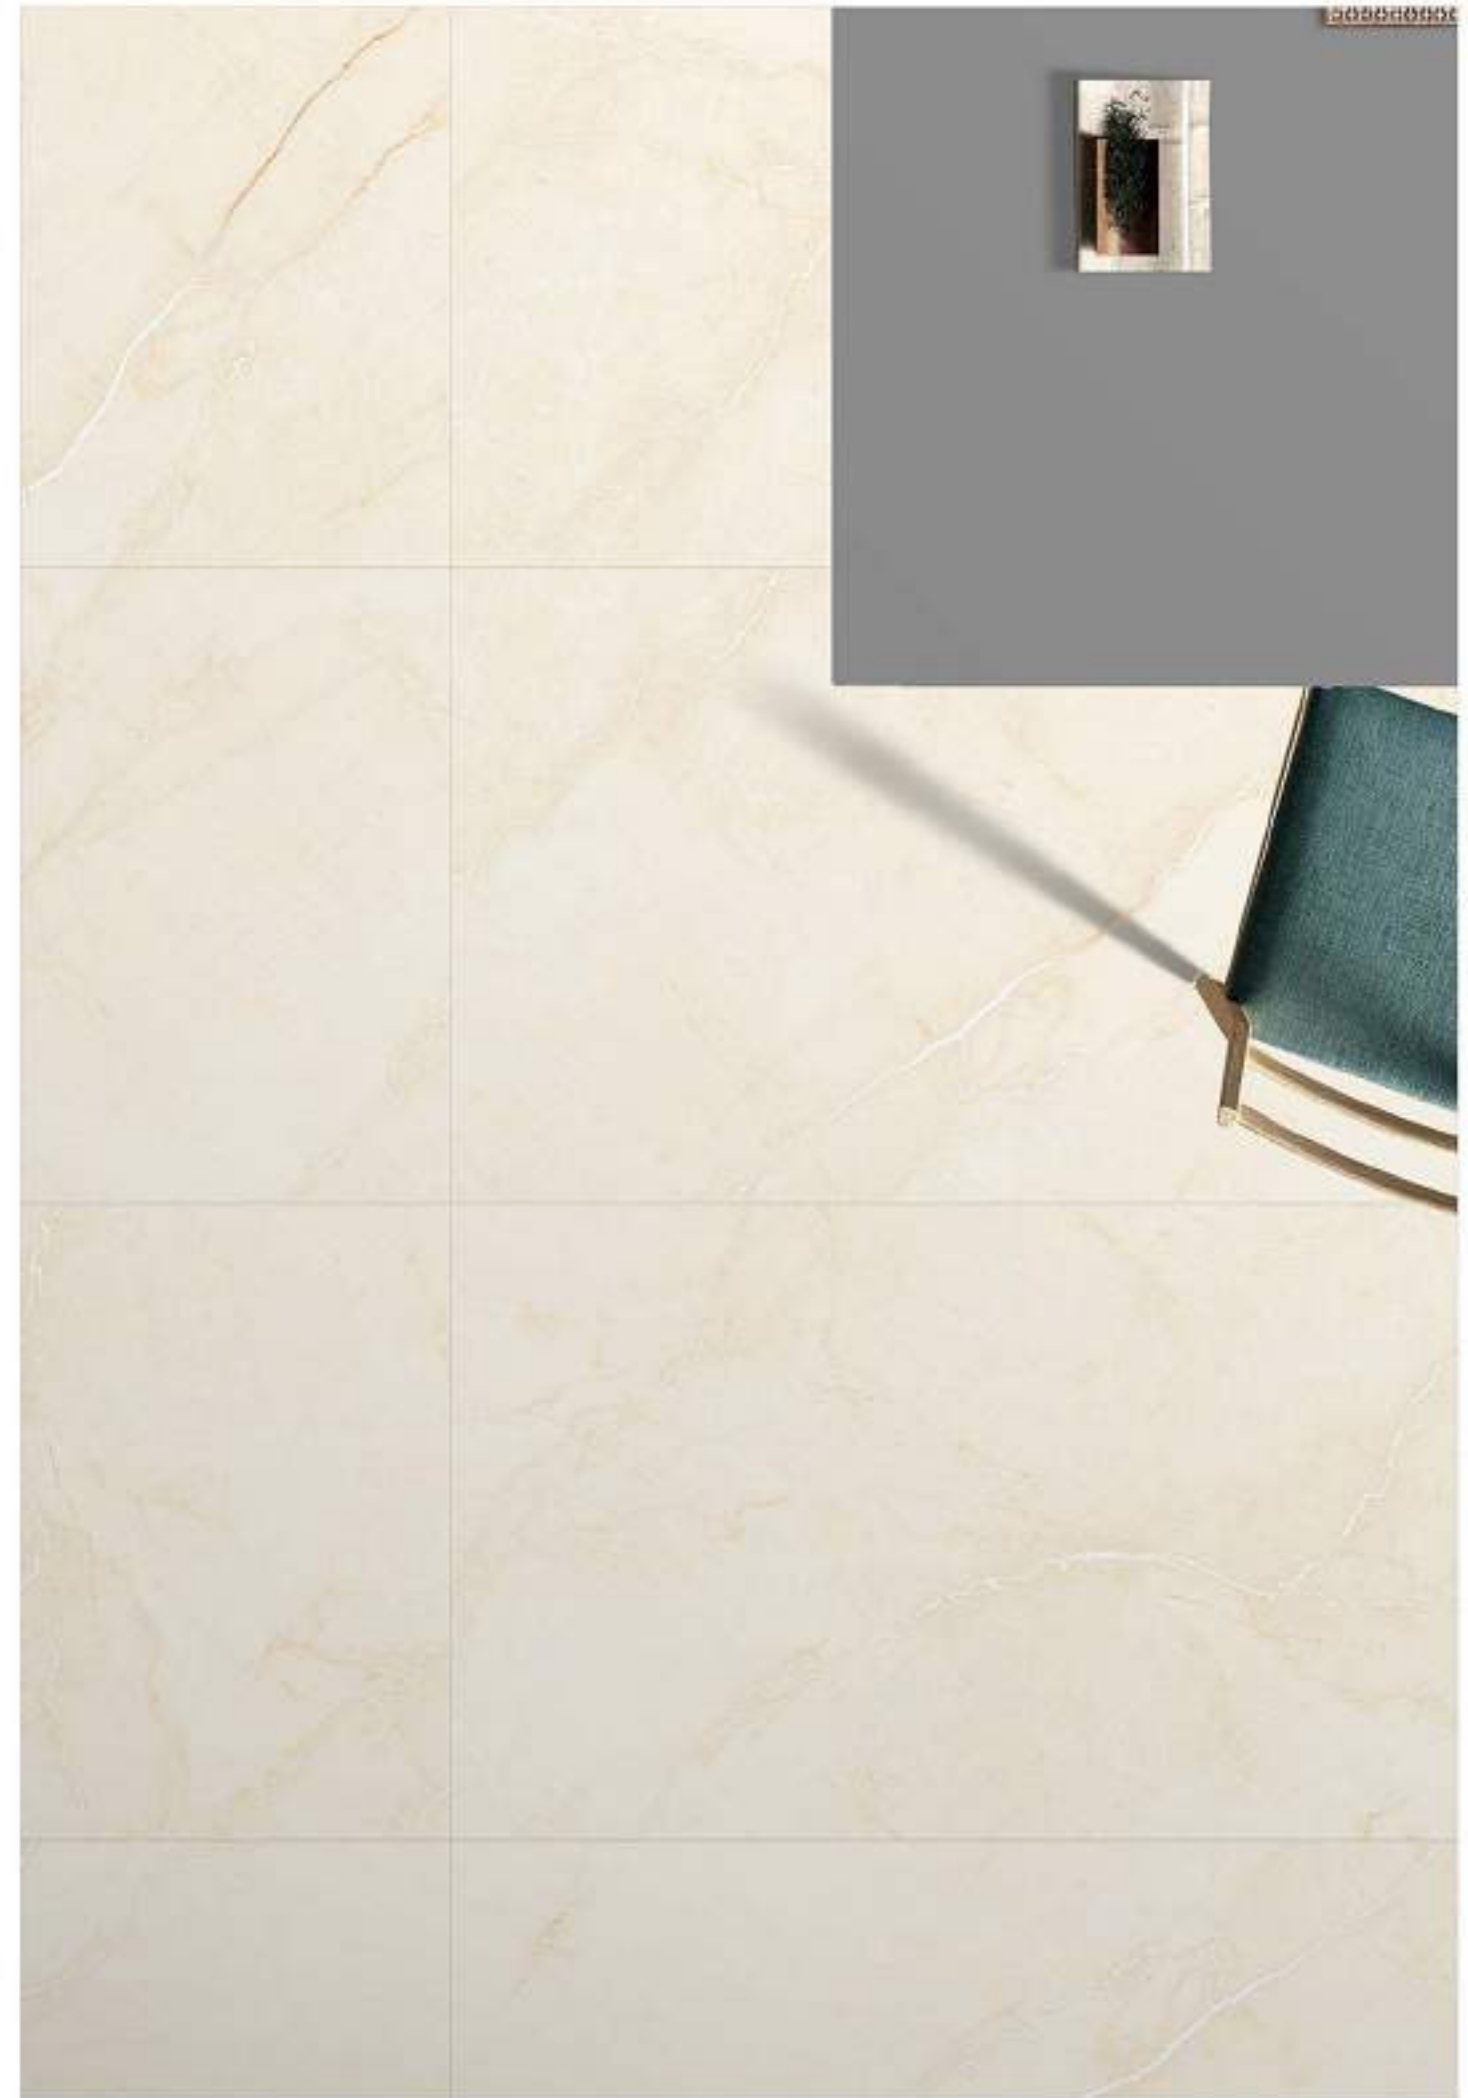

INDiART
CERAMIC

GRISTON CREMA

800X1600MM
Carving Surface
4 Randoms

Technical Characteristic

Available In

INDiART
CERAMIC

JORDEN MARFIL

800X1600MM
Carving Surface
4 Randoms