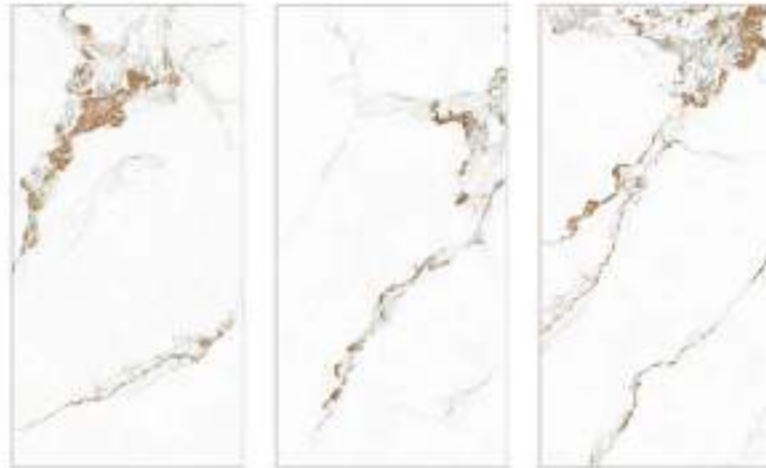

800X1600MM
Carving Surface
4 Randoms

Available In

Technical Characteristic

INDIART
CERAMIC

PERRY SILVER

800X1600MM
Carving Surface
4 Randoms

Available In

Technical Characteristic