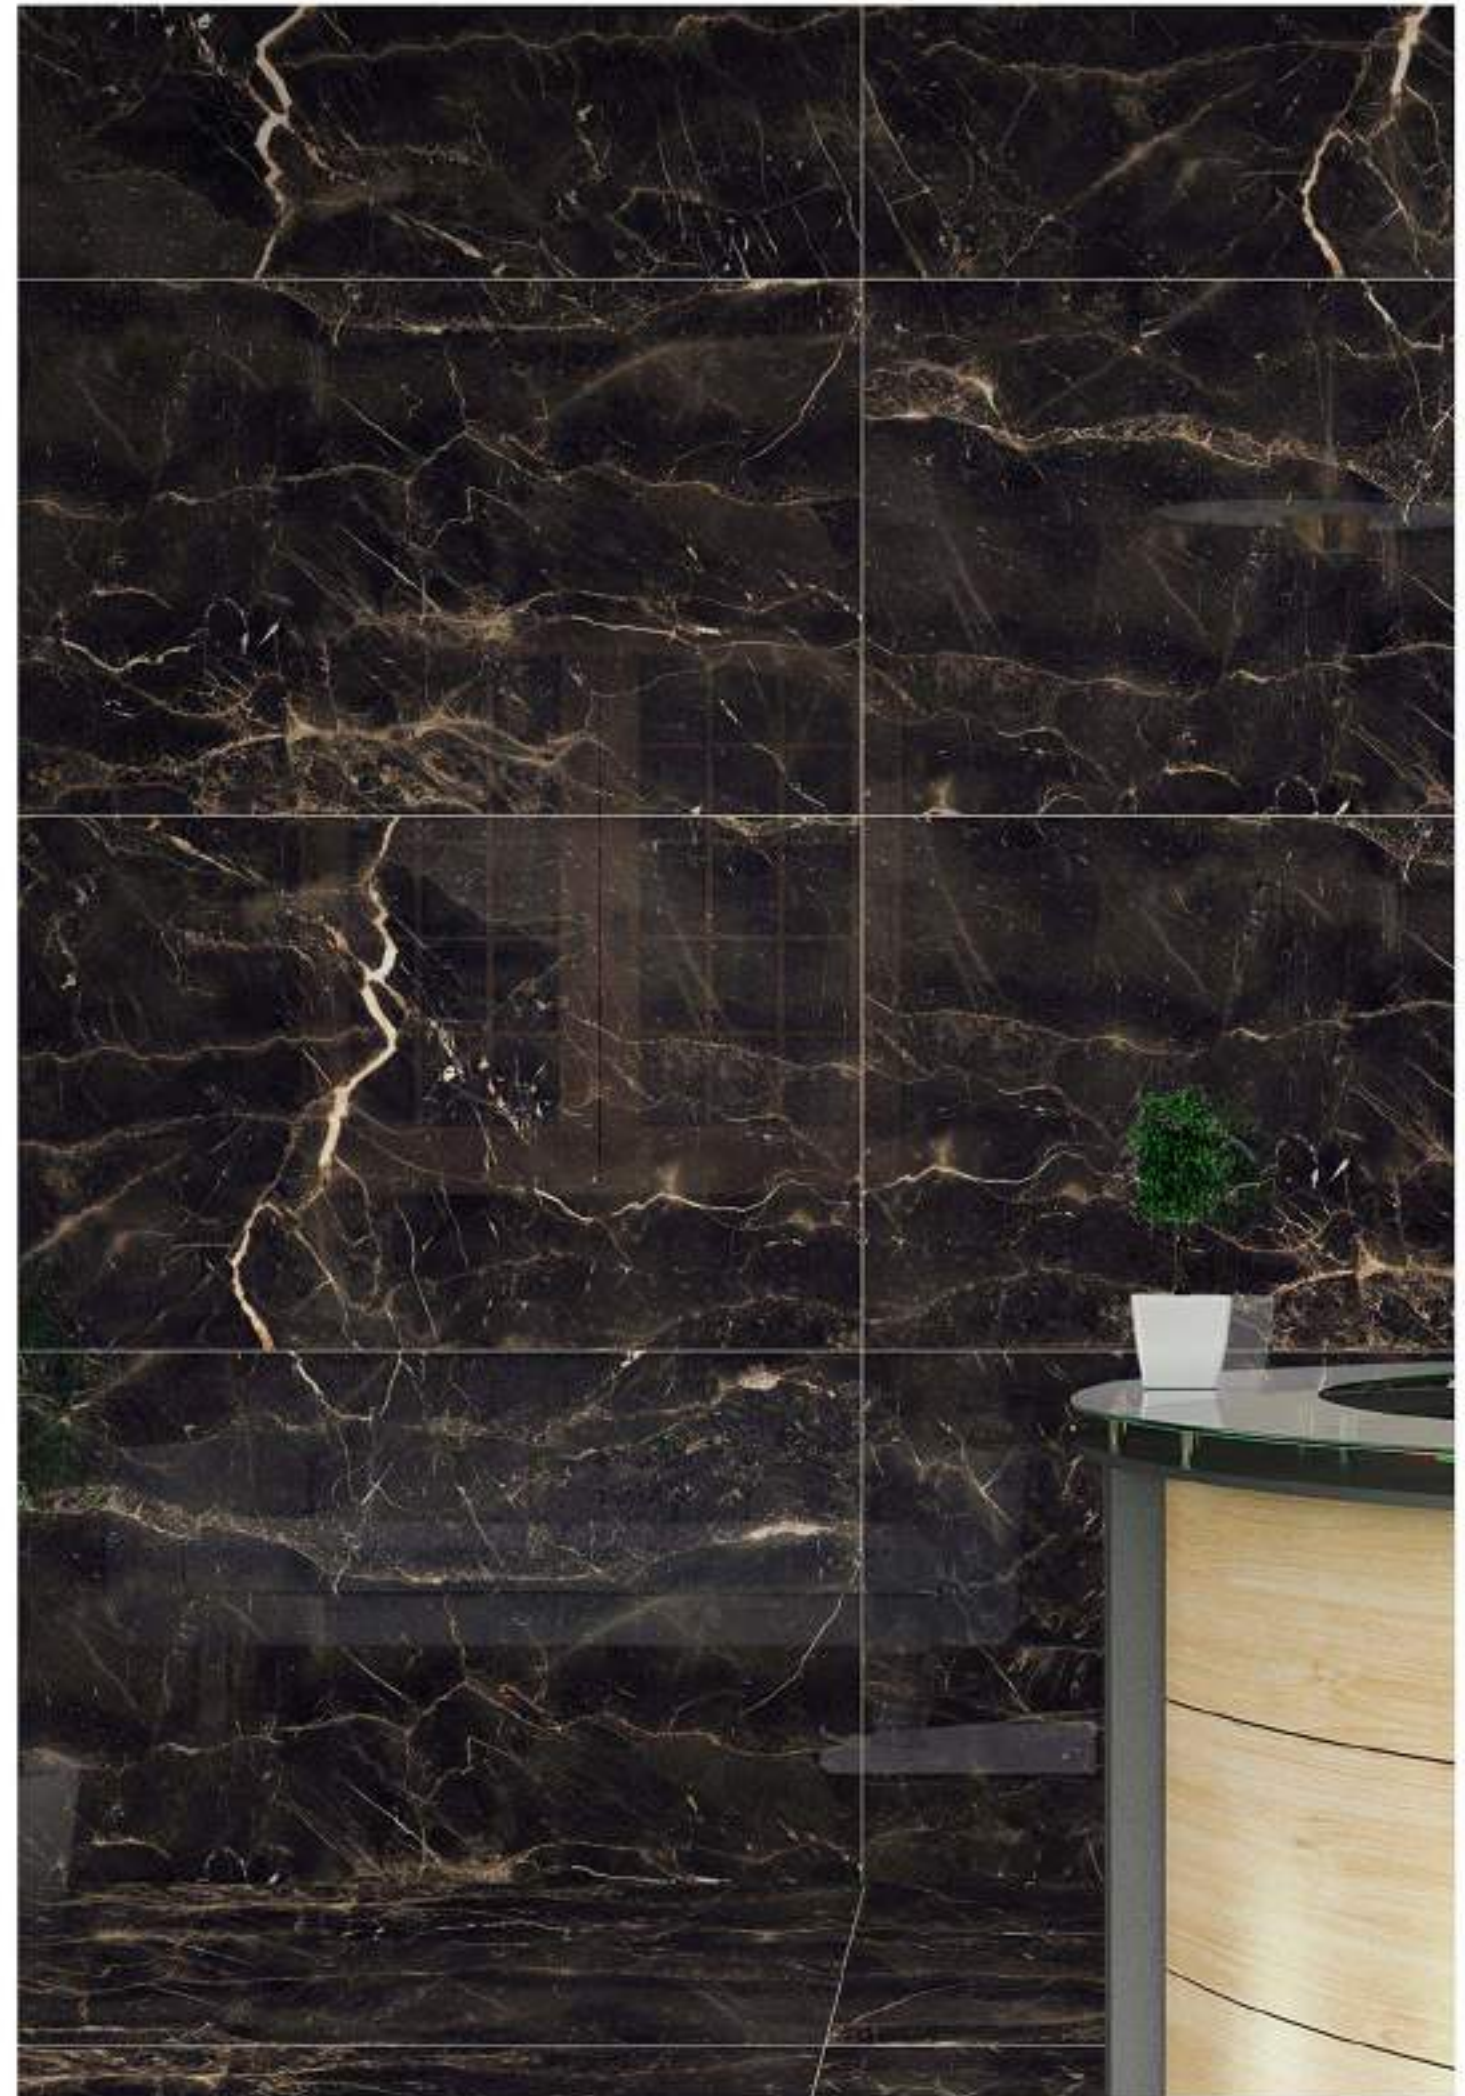

GRIFFIN CORN

800X1600MM
High Gloss Surface
4 Randoms

Technical Characteristic

Available In