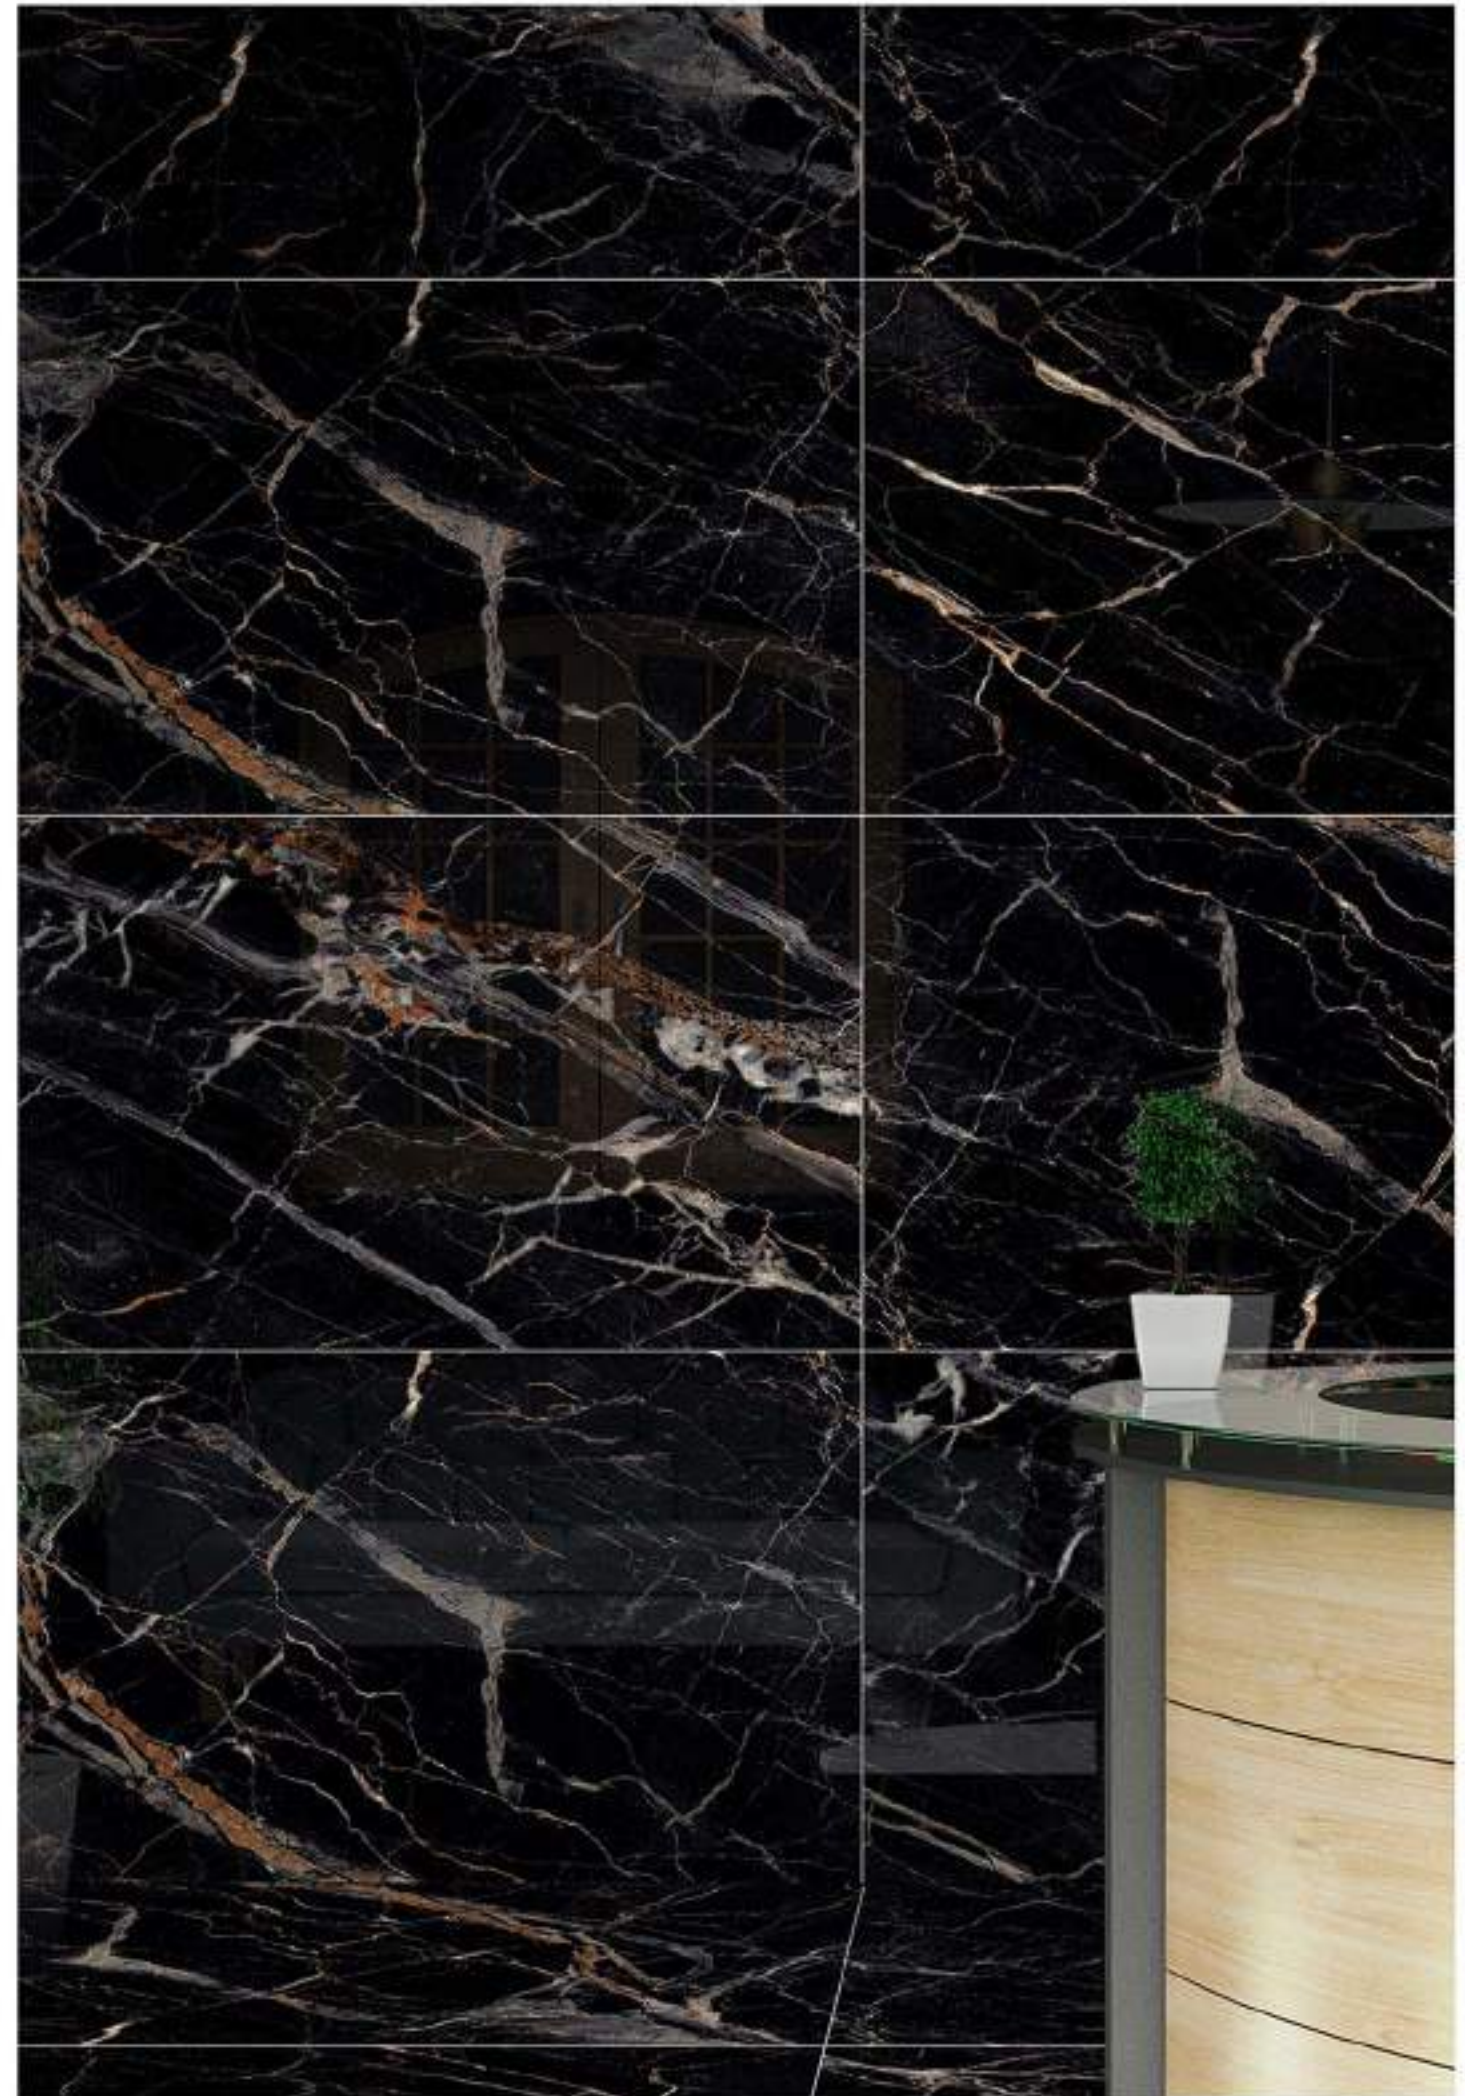

SUPER HIGHGLOSS
COLLECTION

AMICA

800X1600MM

Super High Gloss Surface

4 Randoms

Available In

Technical Characteristic

INDIART
CERAMIC