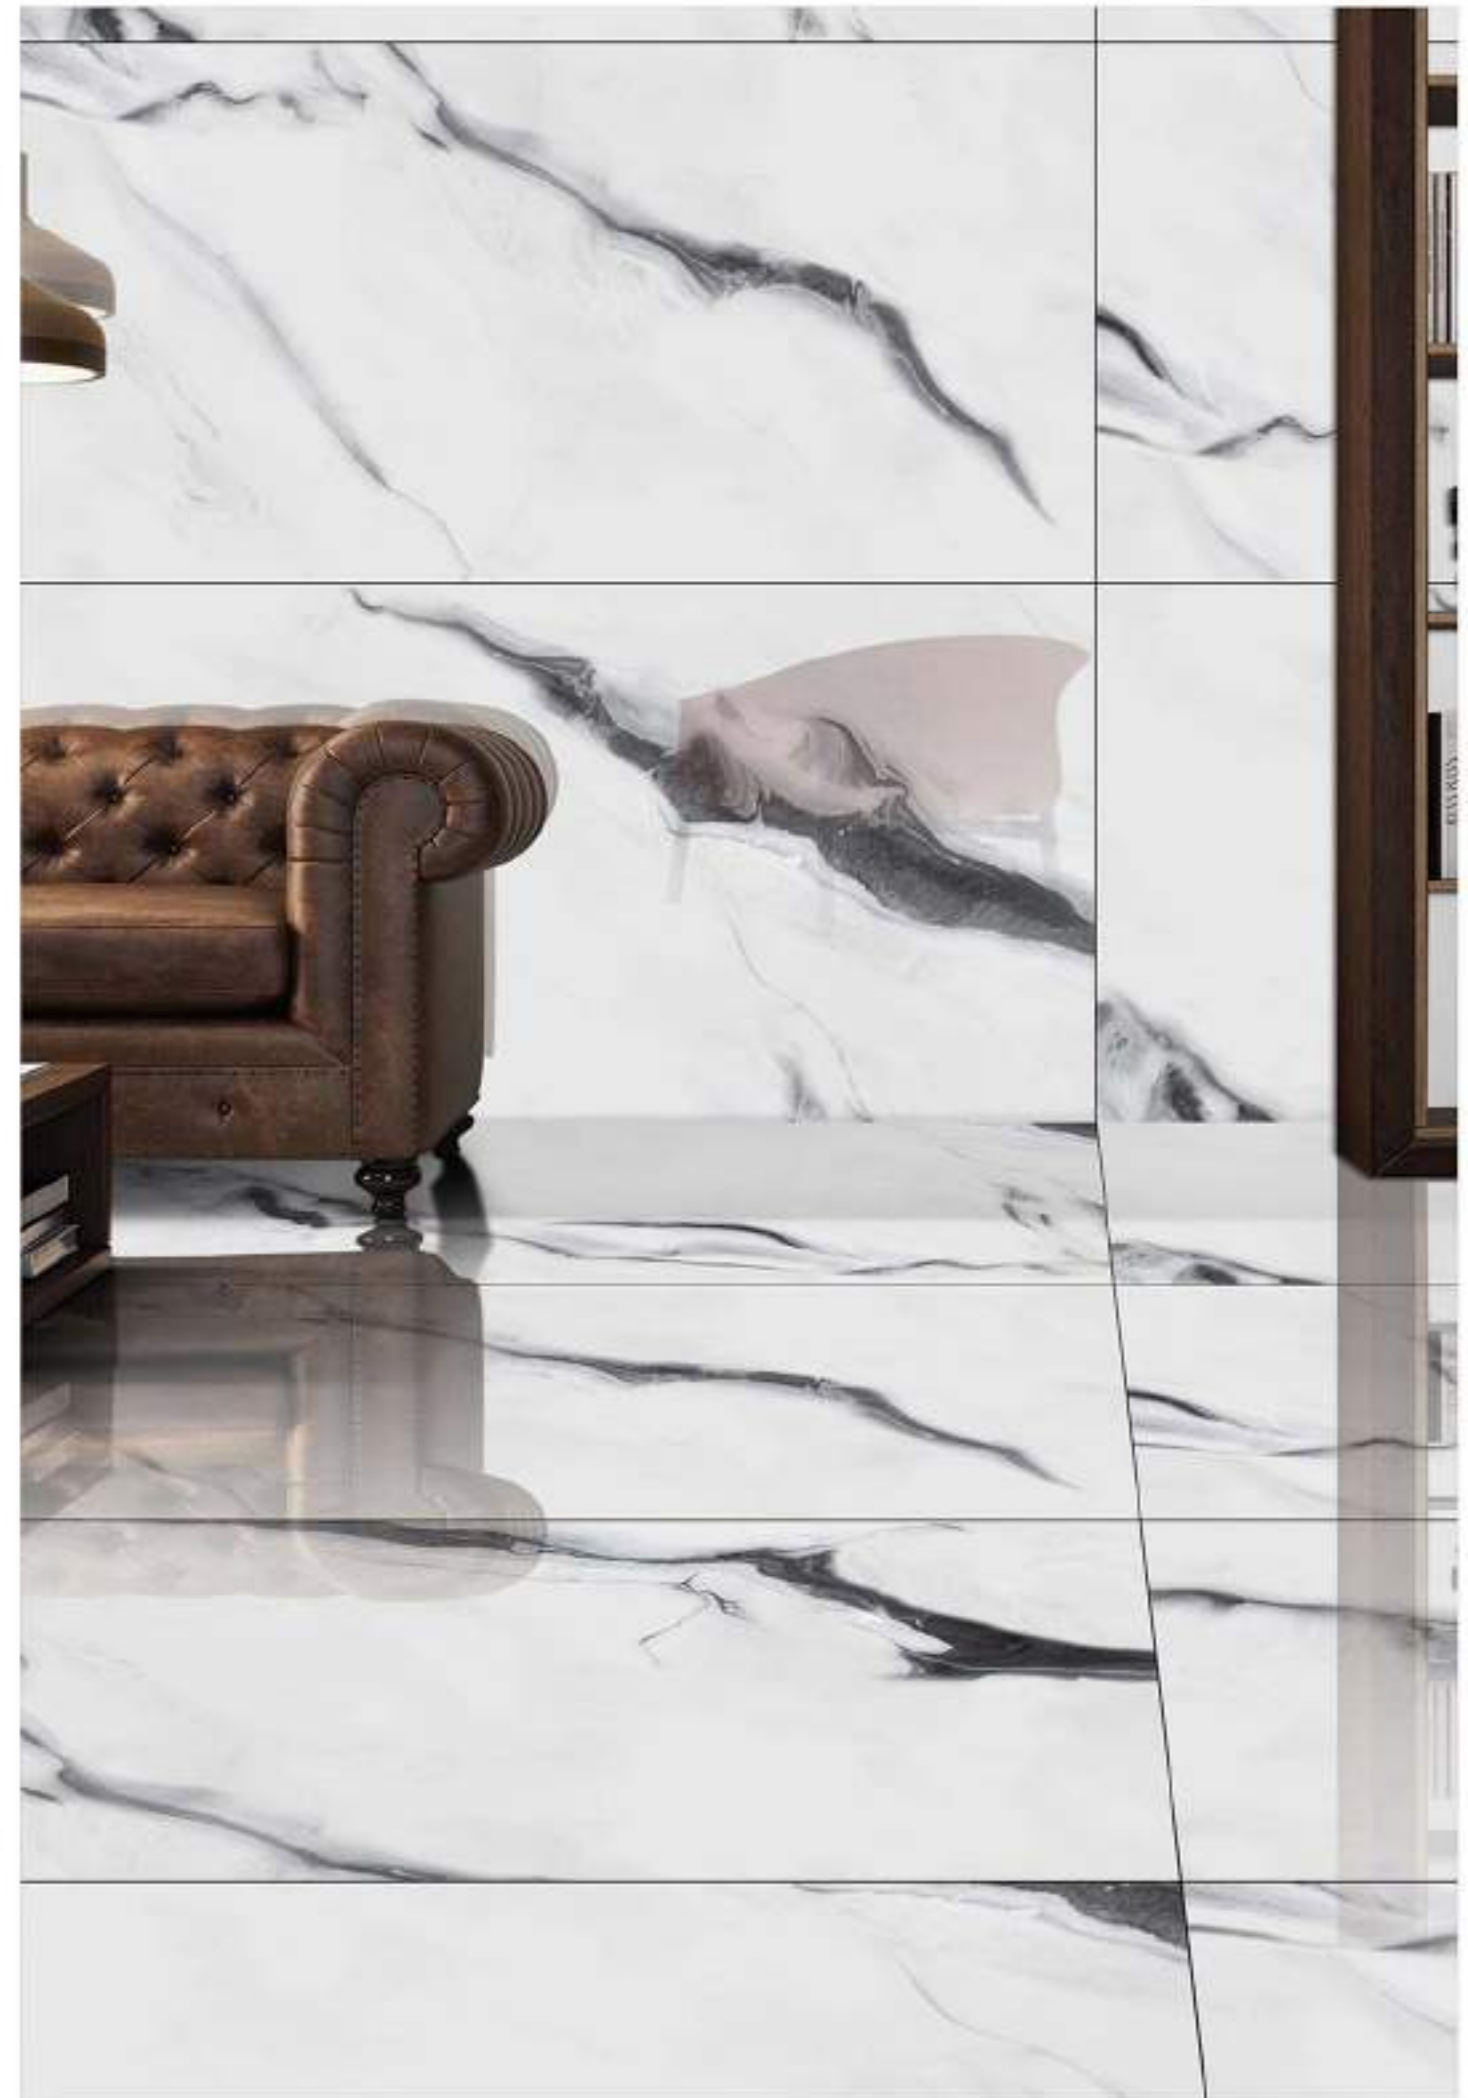

INDIART
CERAMIC

GLACIER PANDA

800X1600MM
High gloss Surface
4 Randoms

Available In

Technical Characteristic

INDiART
CERAMIC

GRIFFIN CORN

800X1600MM
High Gloss Surface
4 Randoms