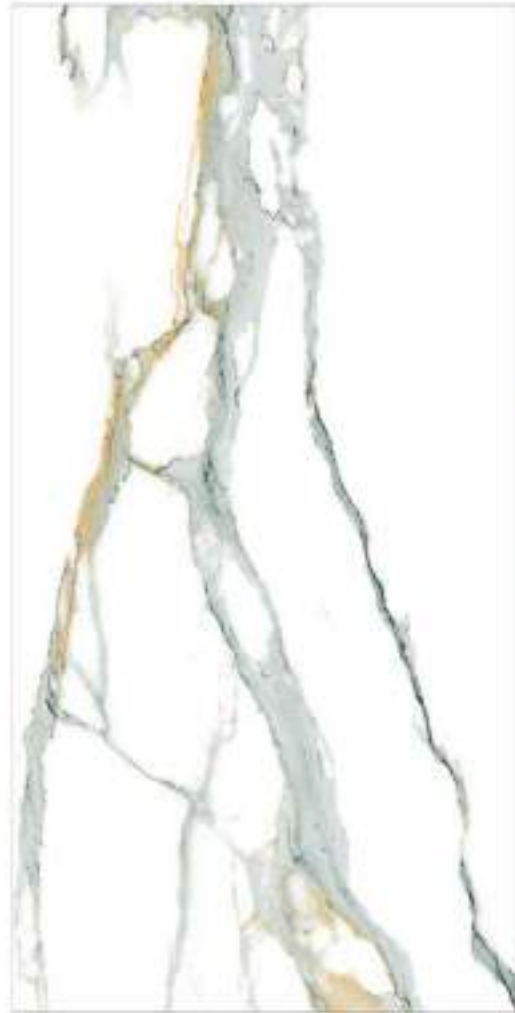

CRISTALLO WHITE

800X1600MM
High gloss Surface
4 Randoms