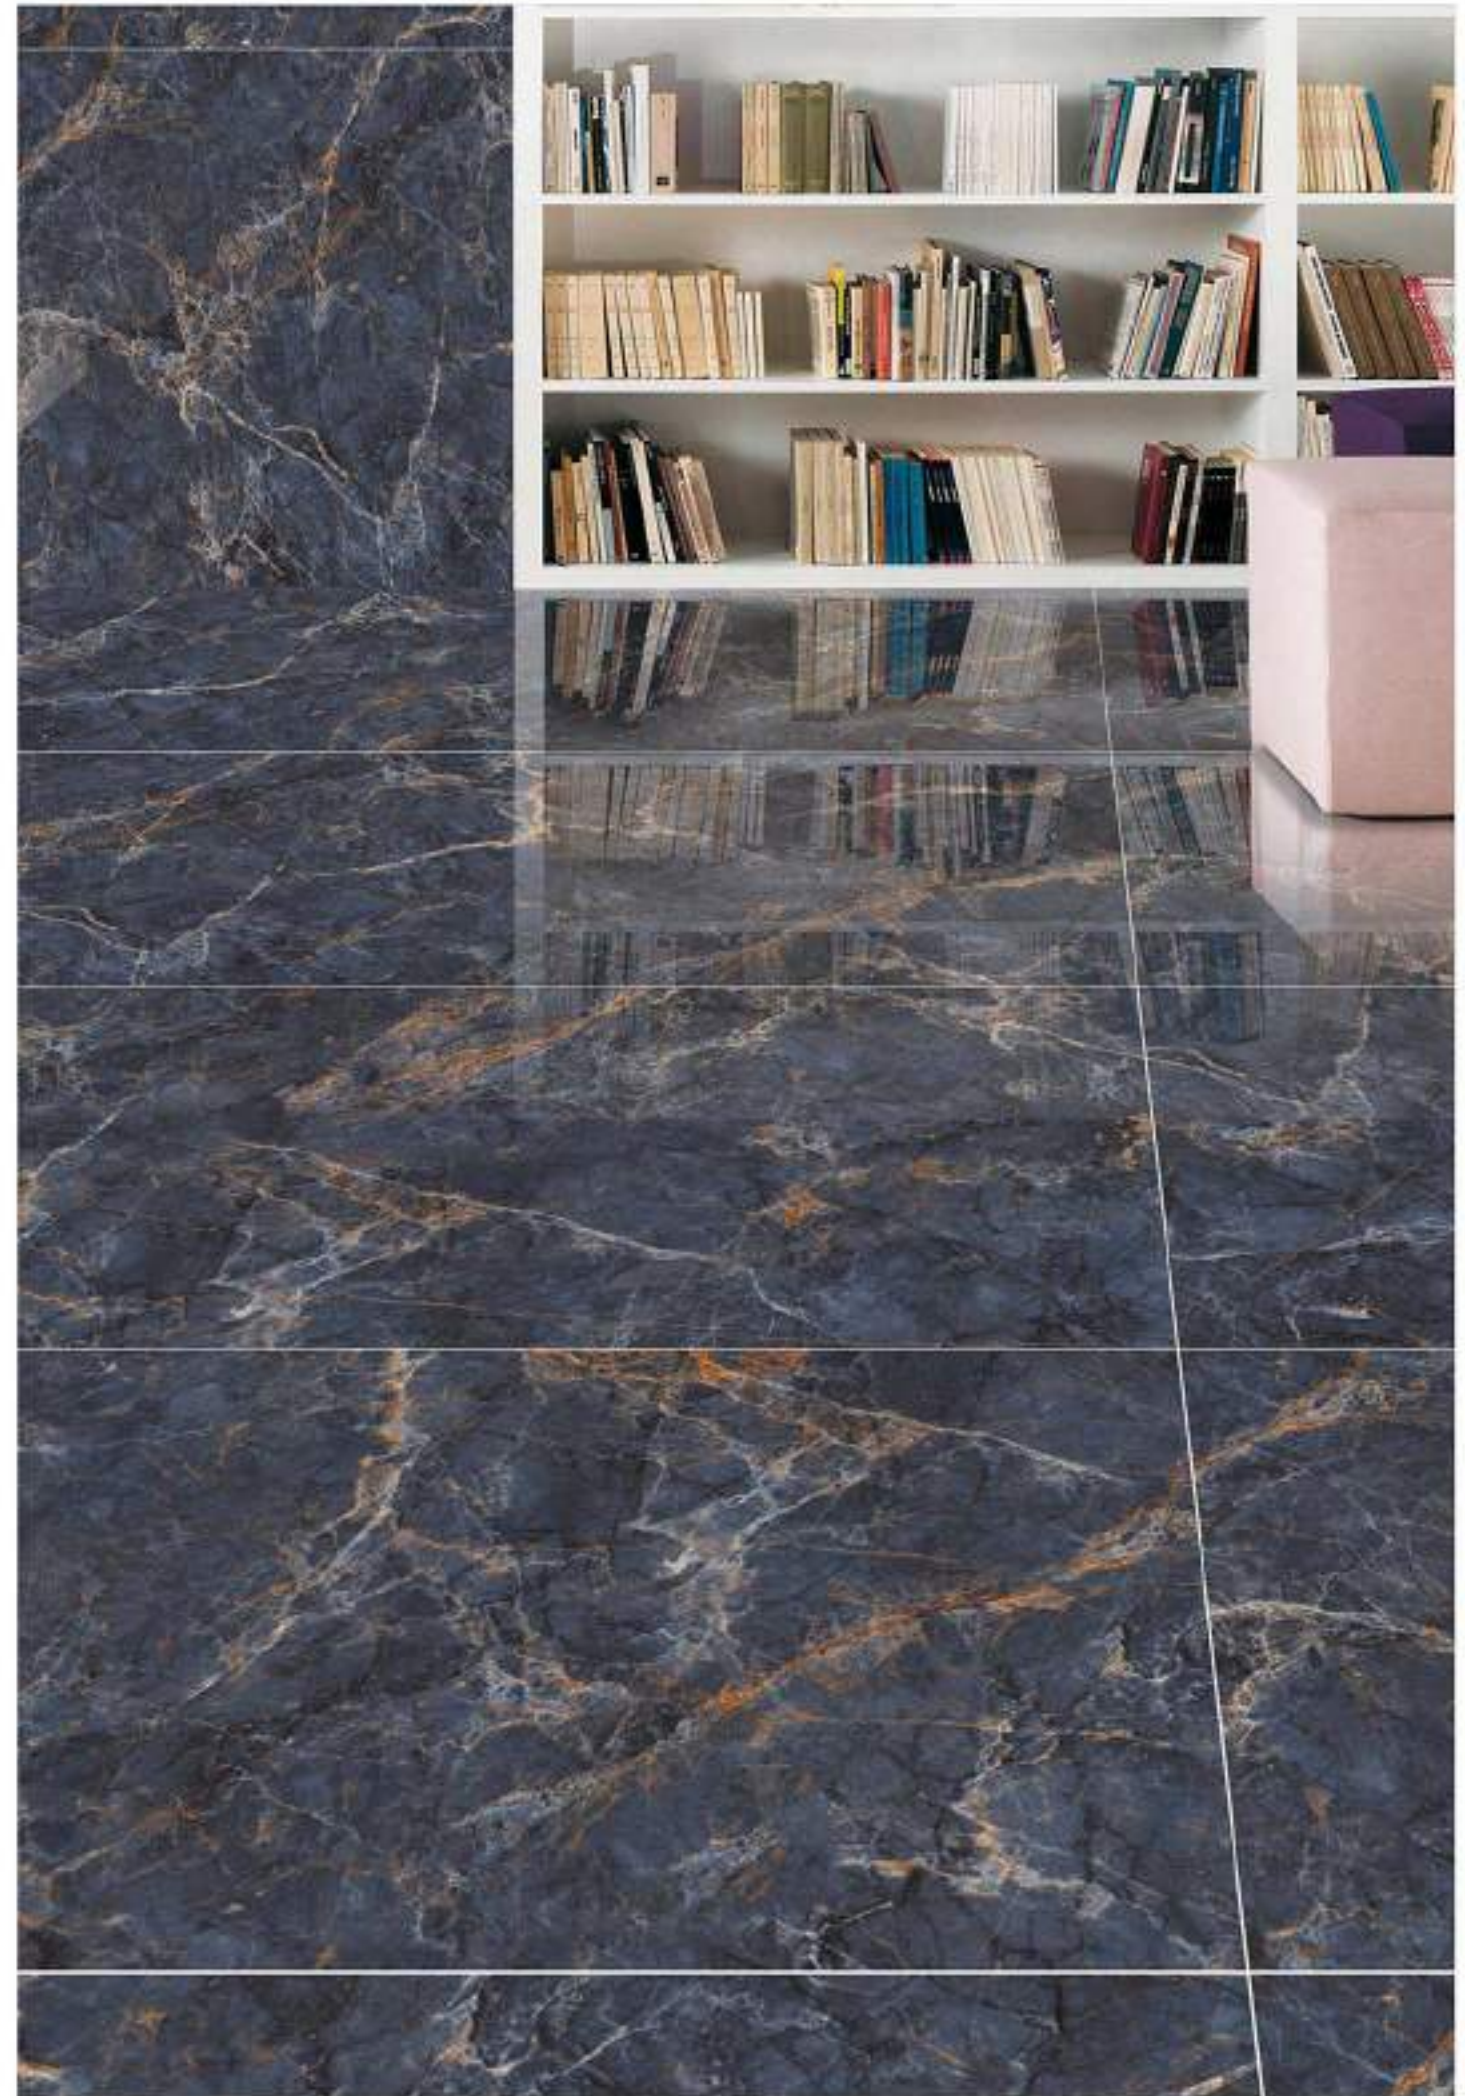

Technical Characteristic