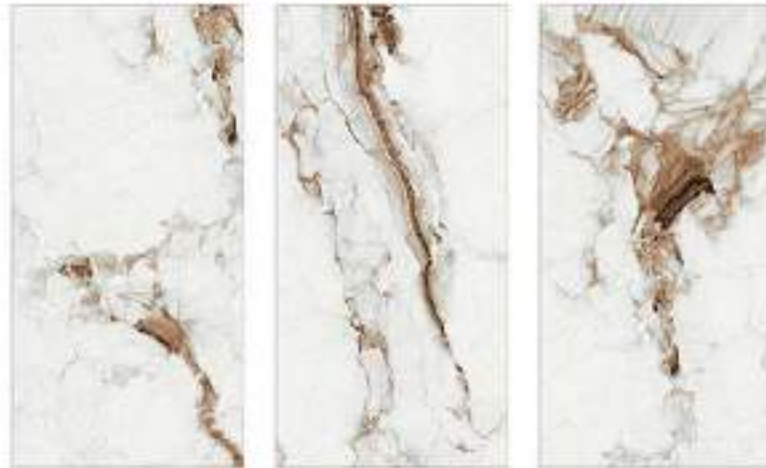

WALTON BROWN

800X1600MM
Carving Surface
4 Randoms

Available In

Technical Characteristic