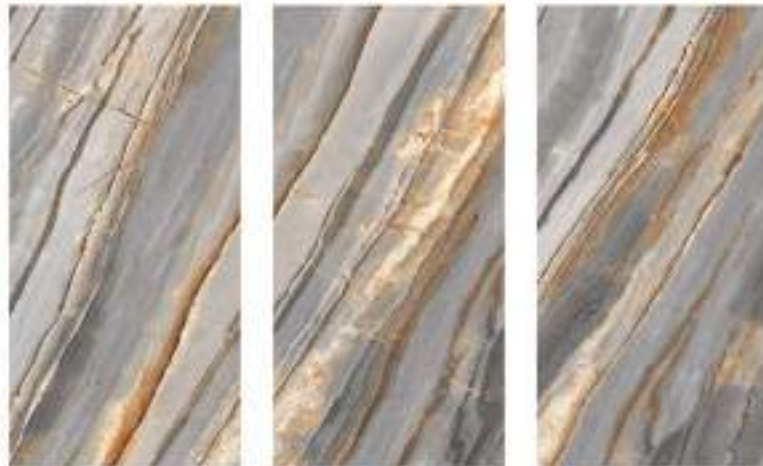

MONTECARLO NATURAL

800X1600MM
High gloss Surface
4 Randoms

Available In

Technical Characteristic