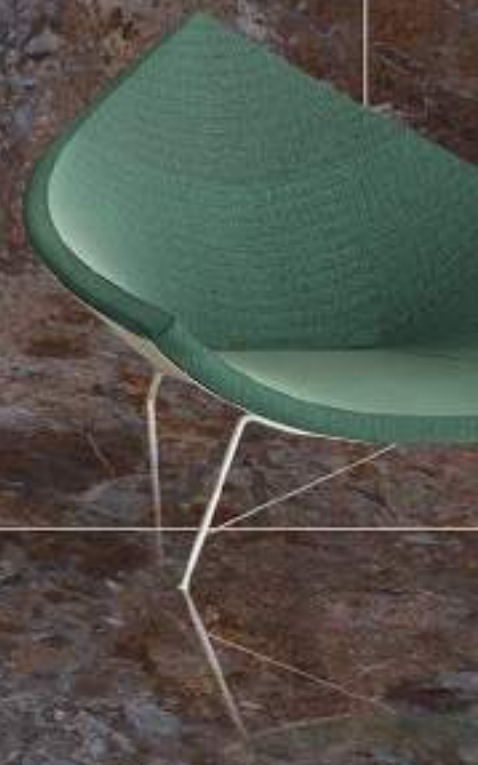

INDIART
CERAMIC