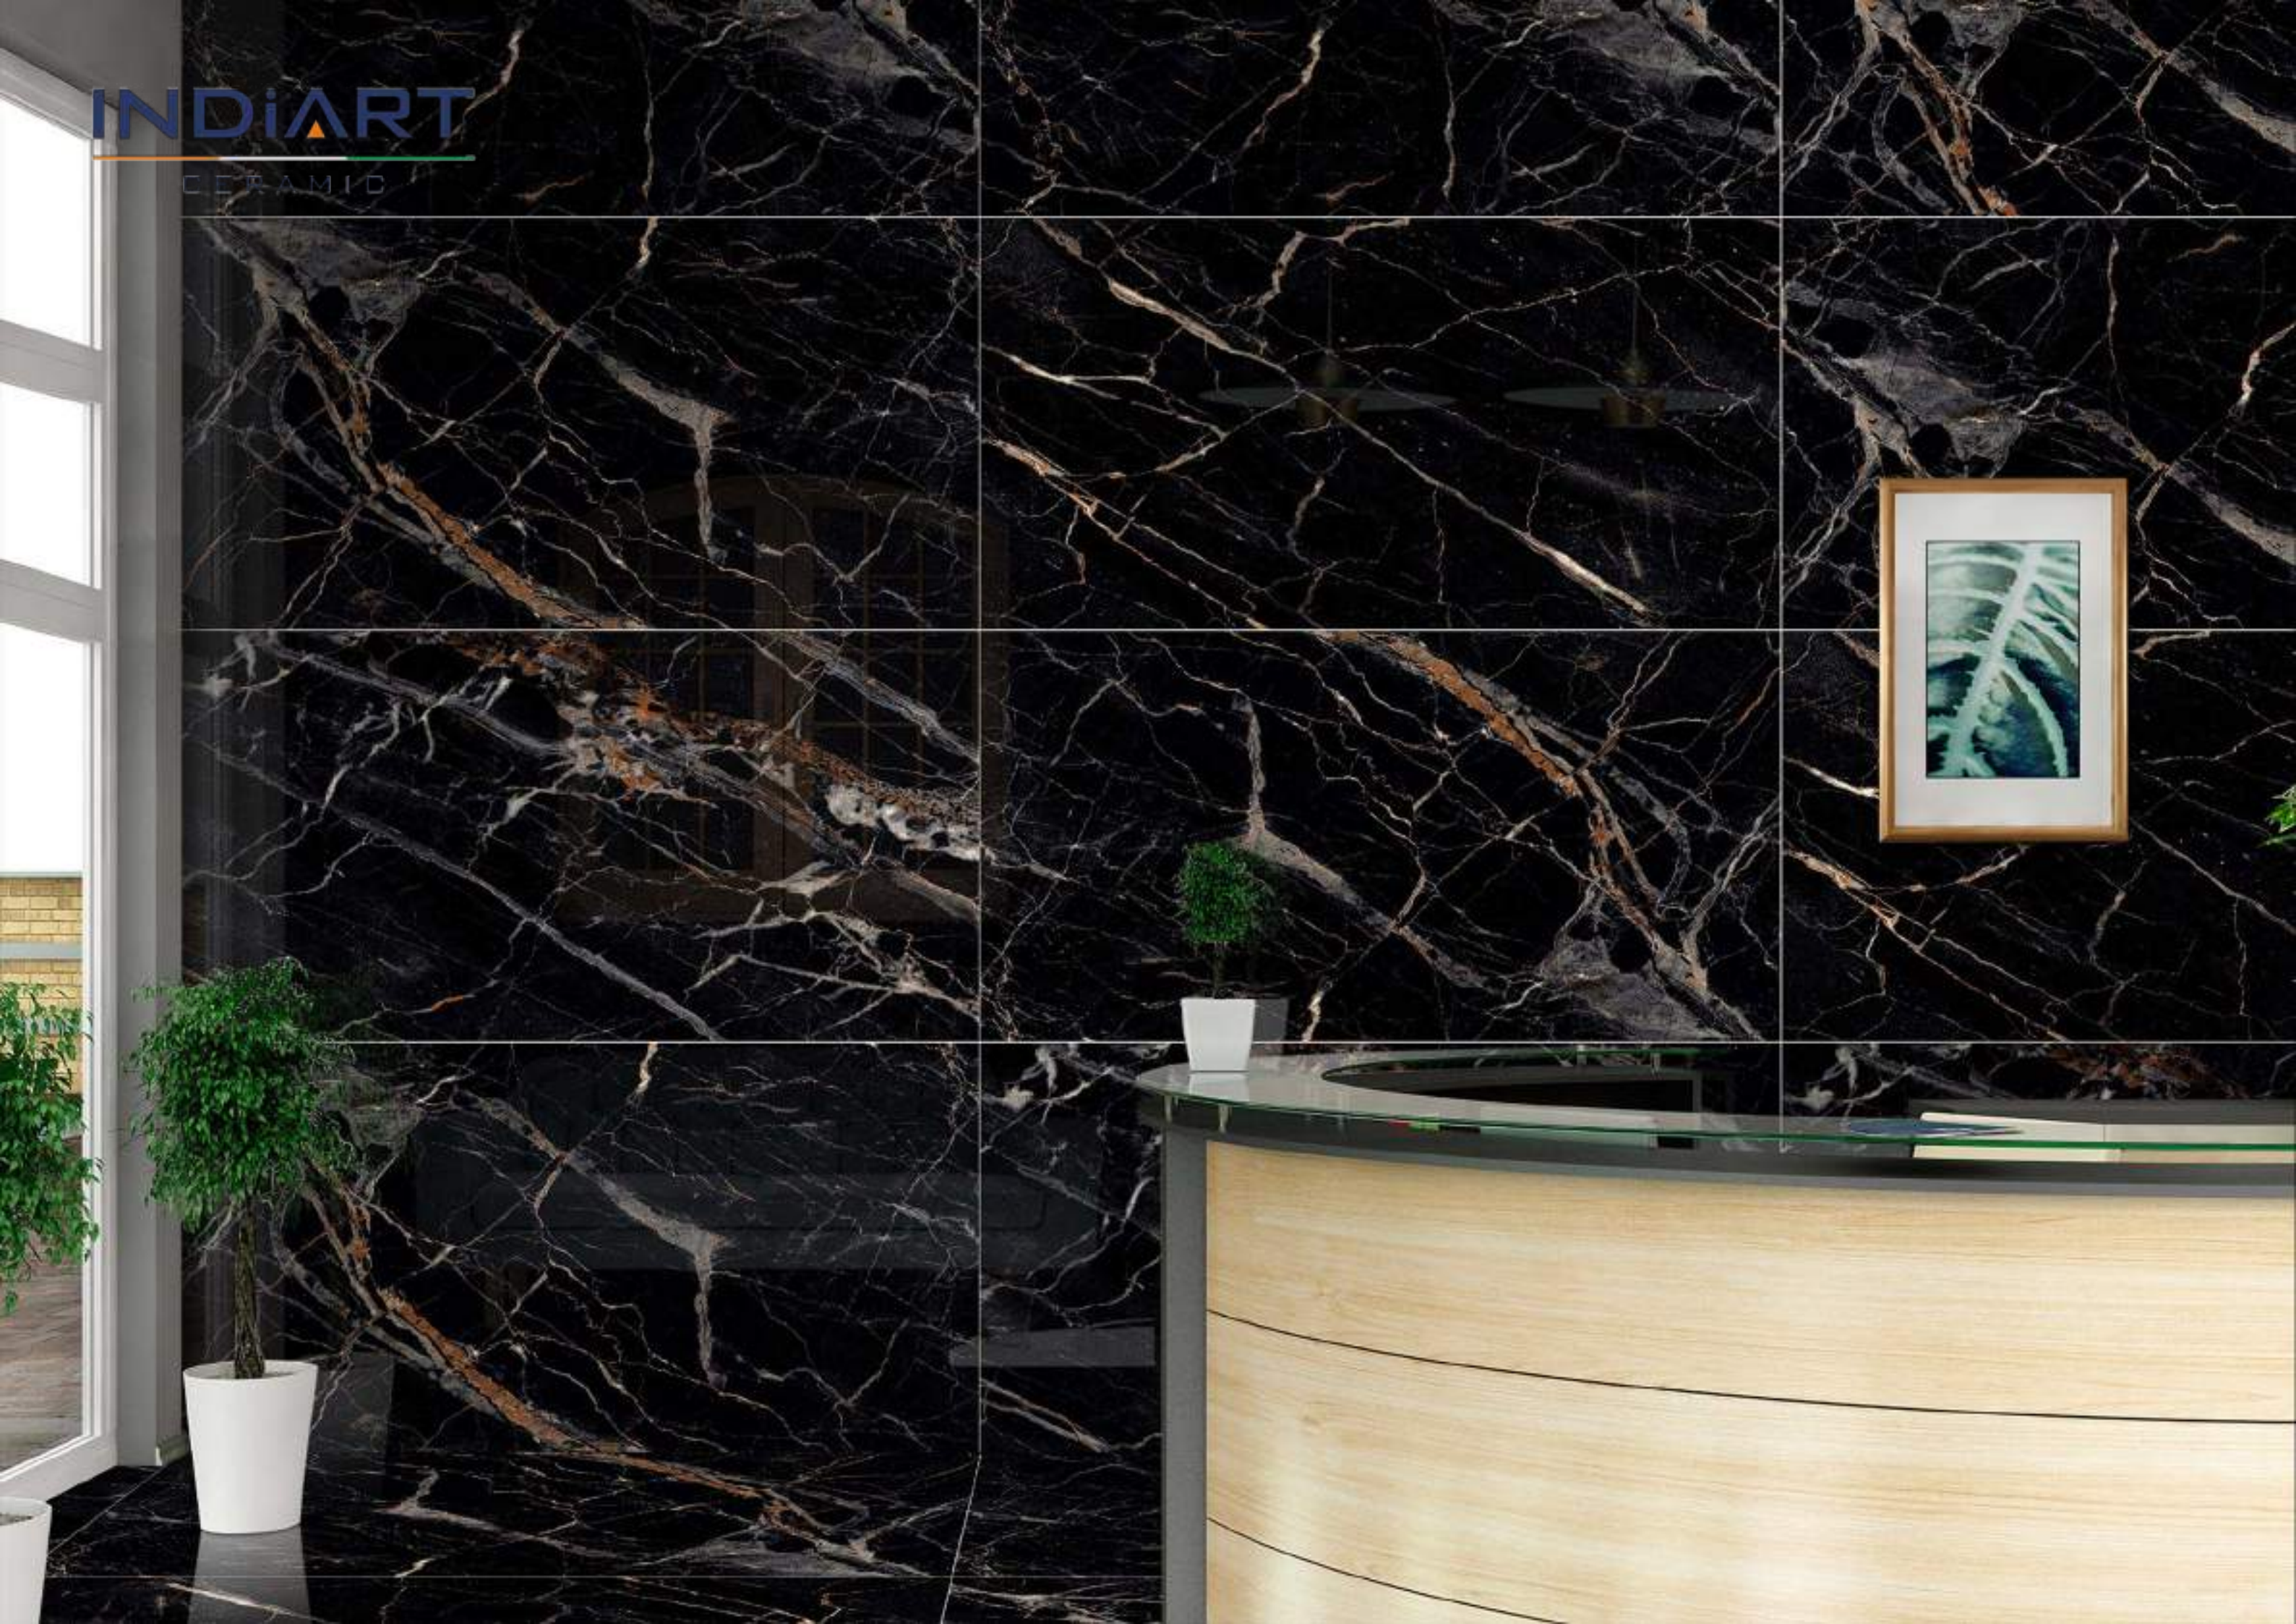

SUPER HIGHGLOSS
COLLECTION

AMICA

800X1600MM

Super High Gloss Surface

4 Randoms

Available In

Technical Characteristic

INDIART
CERAMIC