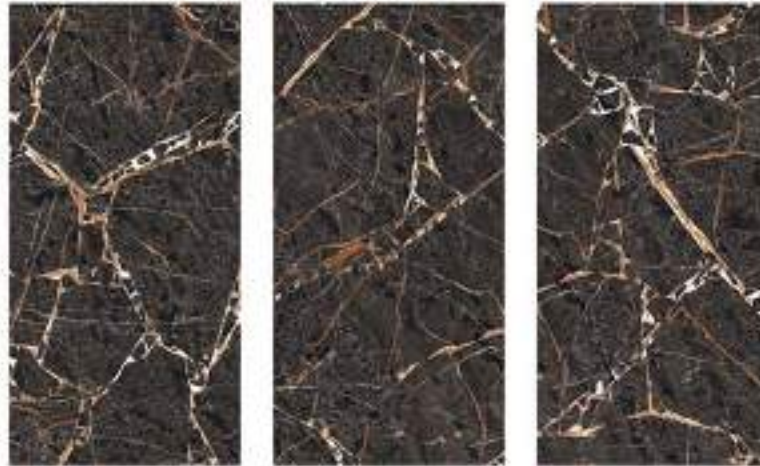

Technical Characteristic

Available In

INDiART
CERAMIC

HEXA BROWN

800X1600MM

High gloss Surface

4 Randoms

Available In