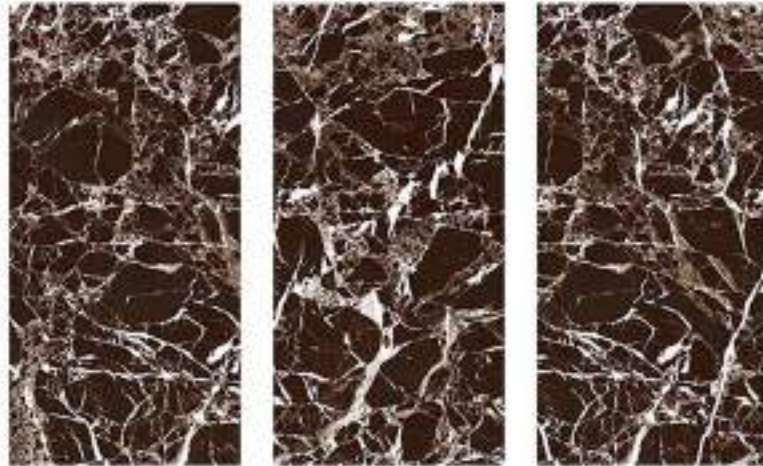

Available In

Technical Characteristic

PORTO CHOCO

800X1600MM
High Gloss Surface
4 Randoms

Available In

Technical Characteristic

INDIART
CERAMIC

ROMANO AQUA