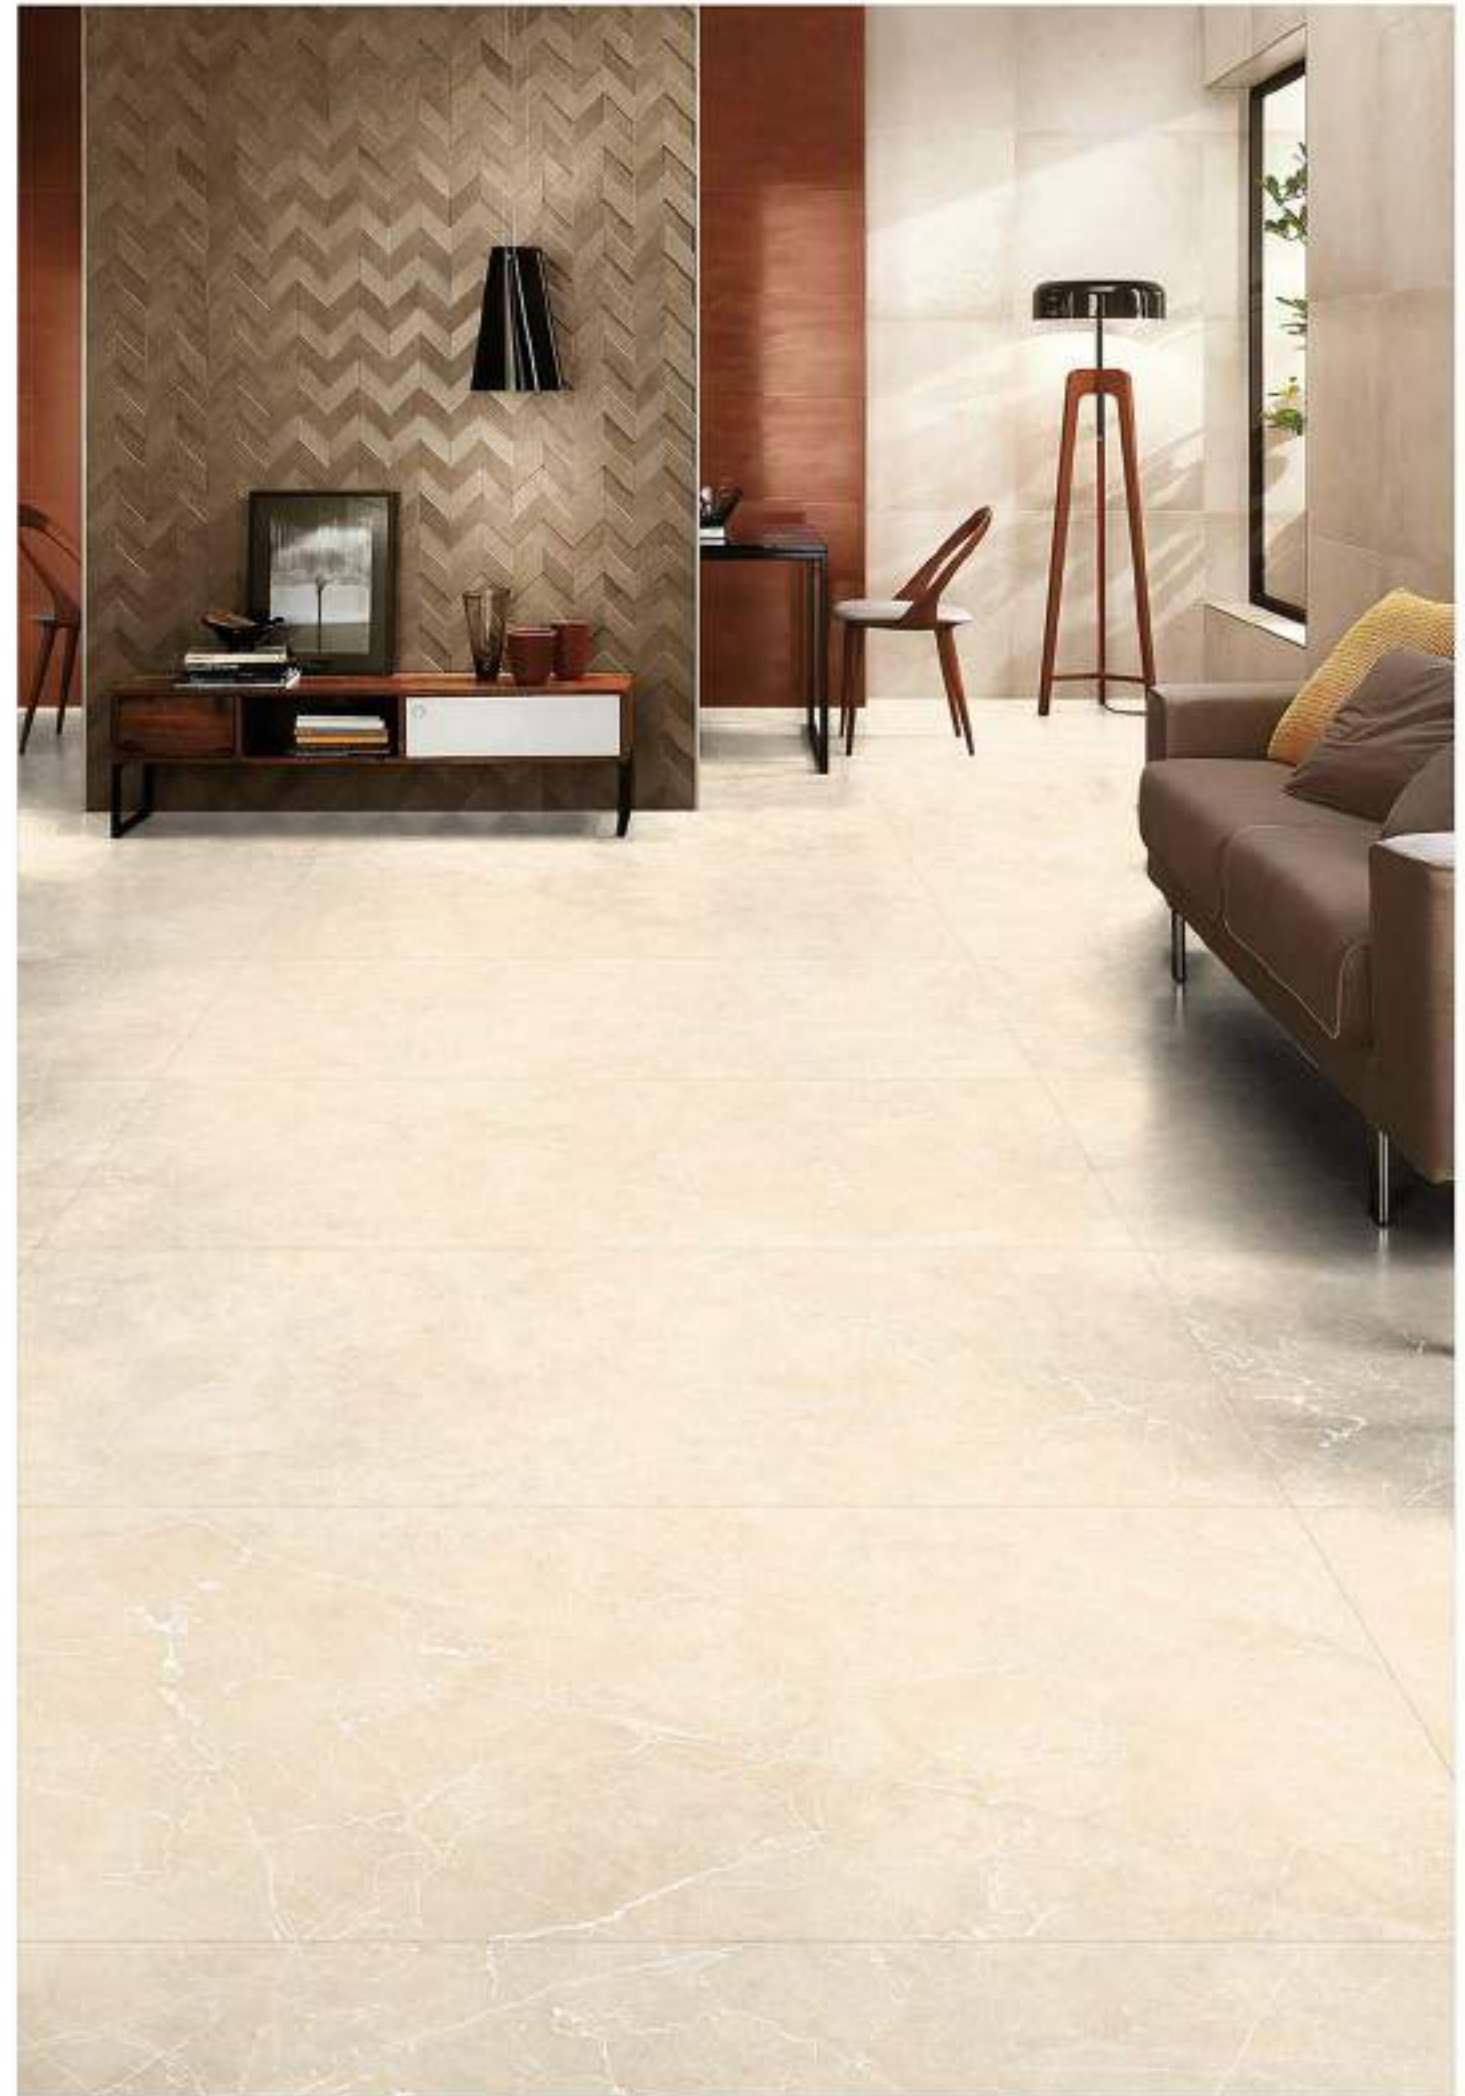

INDIART
CERAMIC

SAXON BEIGE

800X1600MM
Carving Surface
4 Randoms

Available In

Technical Characteristic

INDIART
CERAMIC

SILVIA BIANCO

800X1600MM
Carving Surface
4 Randoms