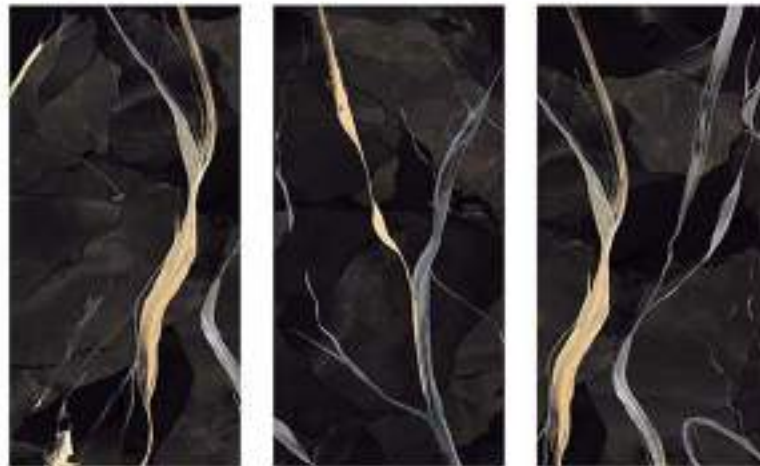

Available In

Technical Characteristic

INDIART
CERAMIC

SPARKLE NERO

800X1600MM

Super High Gloss Surface

4 Randoms

Available In