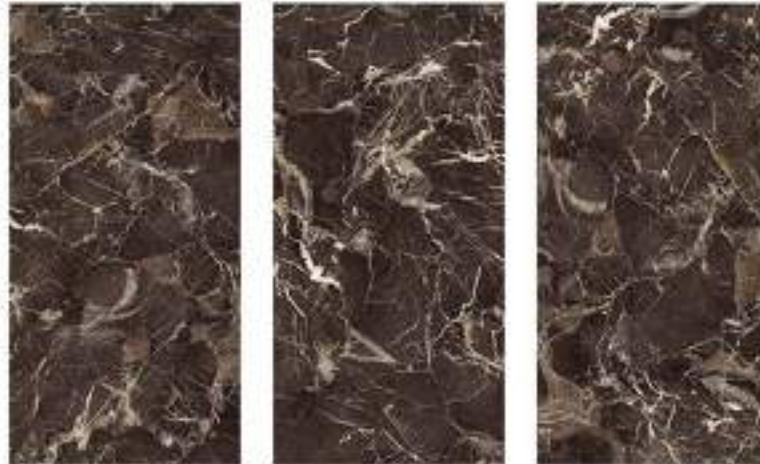

ESTRADA OLIVE

800X1600MM

High gloss Surface

4 Randoms

Available In

Technical Characteristic