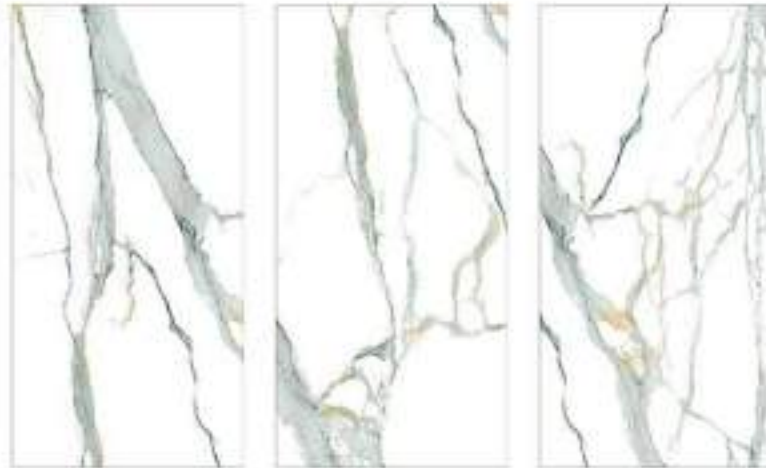

Technical Characteristic

INDIART

CERAMIC

CRISTALLO WHITE

800X1600MM
High gloss Surface
4 Randoms

Available In

Technical Characteristic

INDiART
CERAMIC