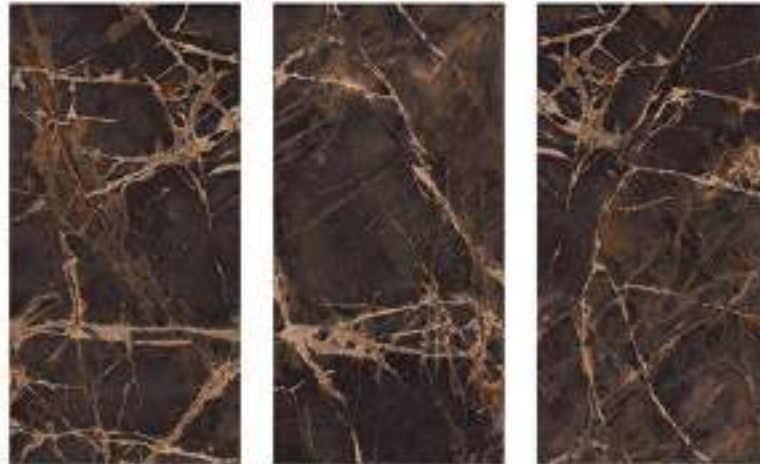

Available In

Technical Characteristic