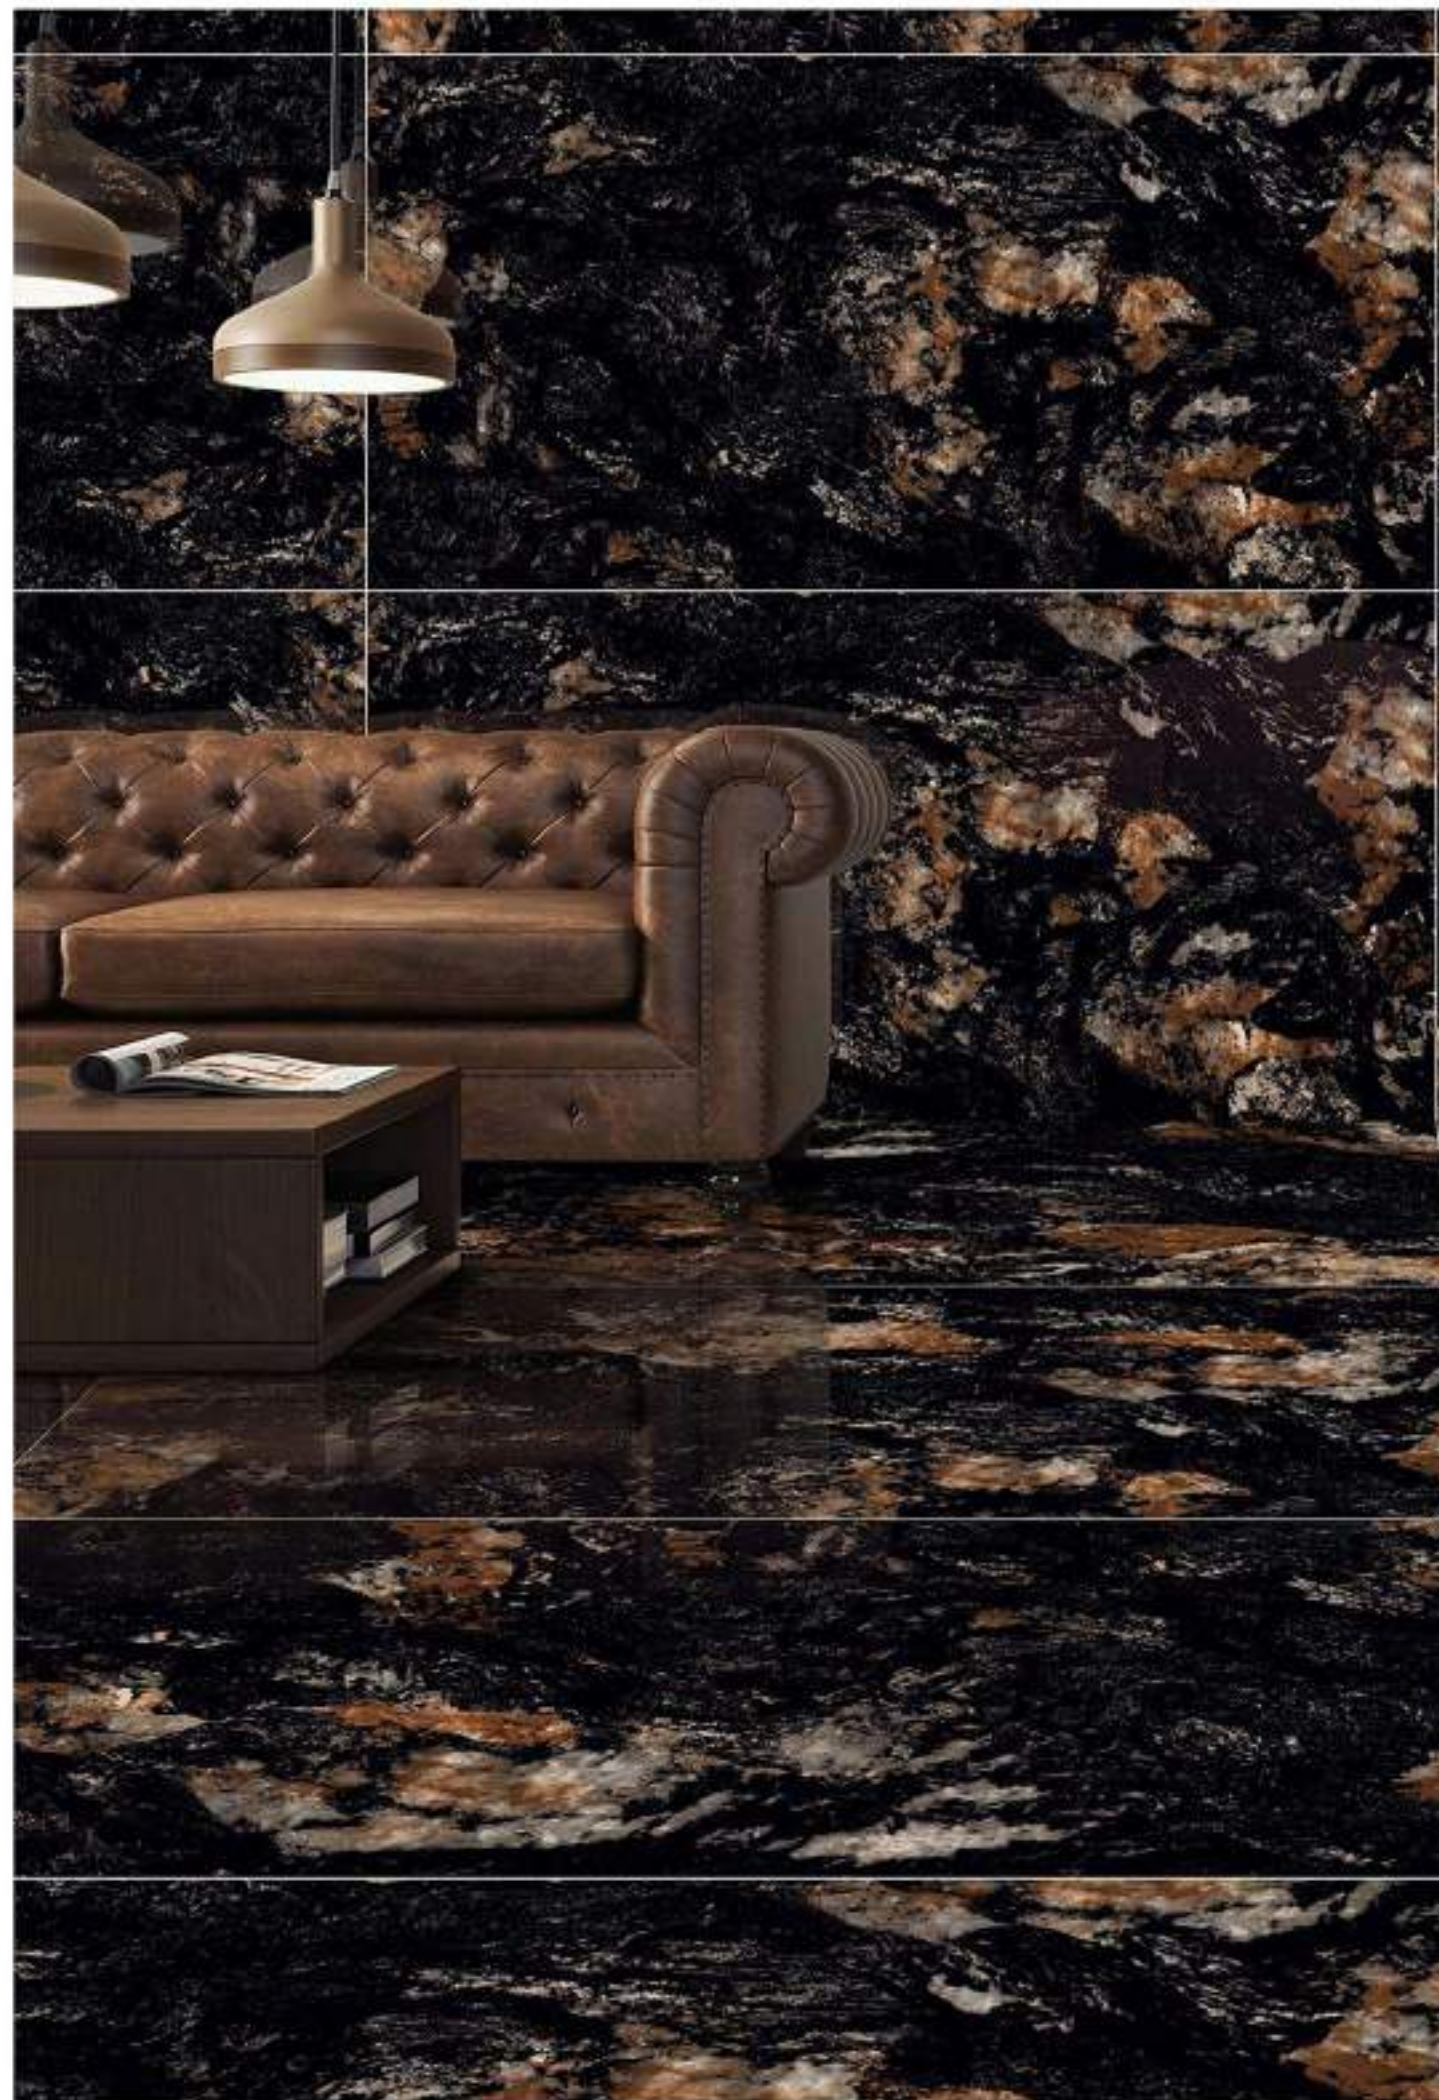

Technical Characteristic

INDIART
CERAMIC

UNIVERSE

800X1600MM

Super High Gloss Surface

4 Randoms

Technical Characteristic

Available In