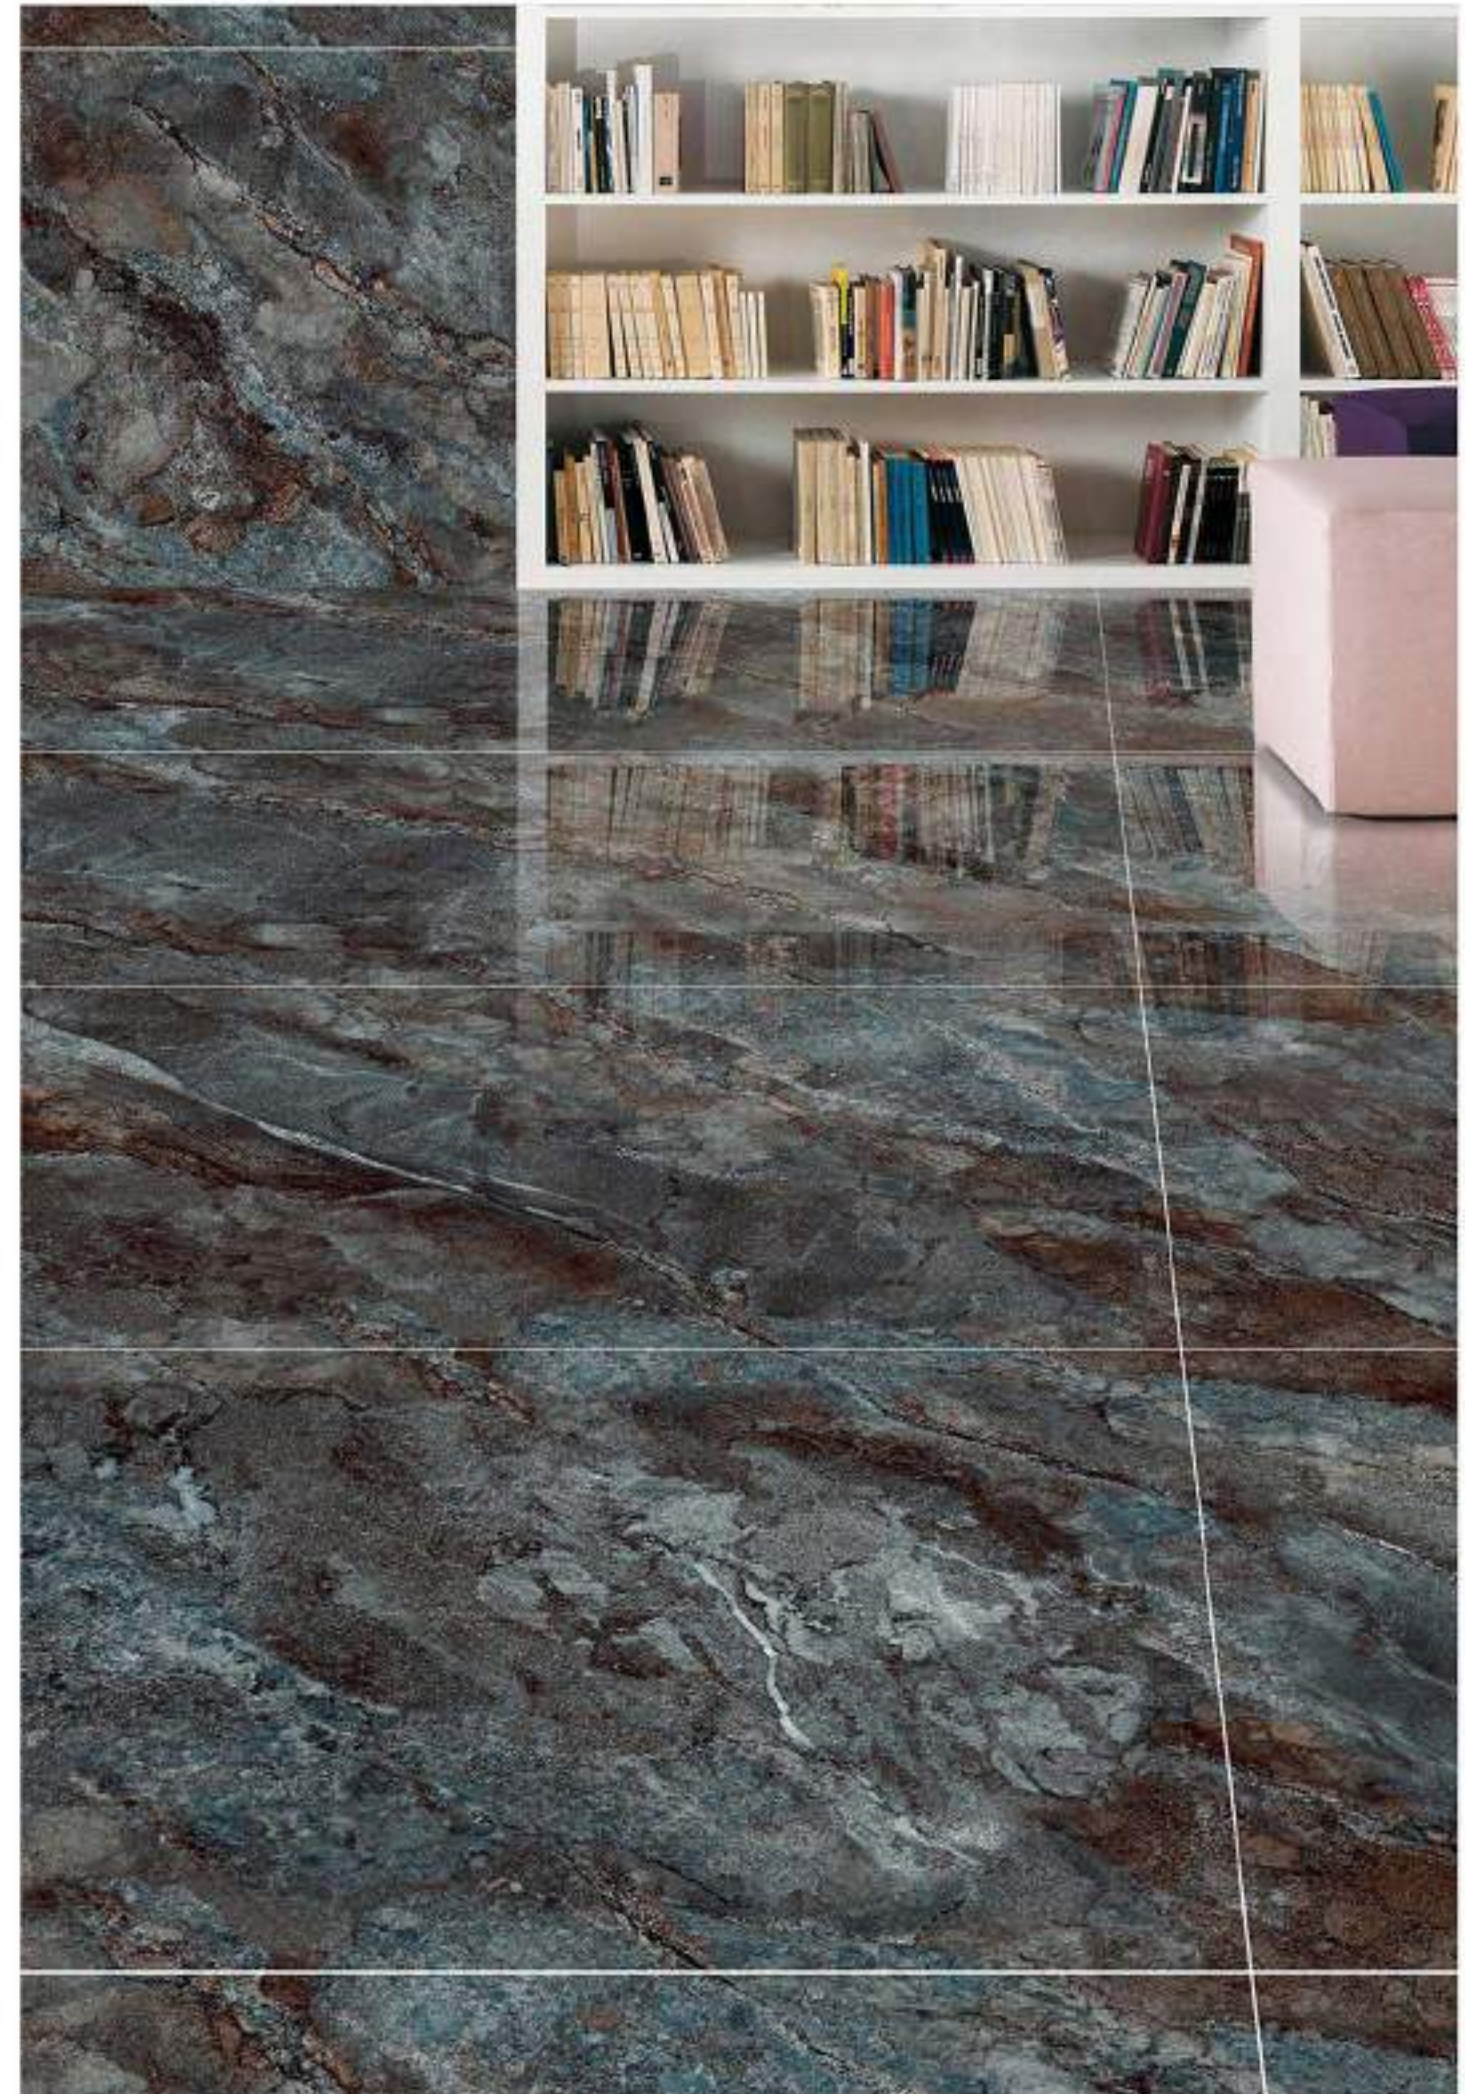

Technical Characteristic