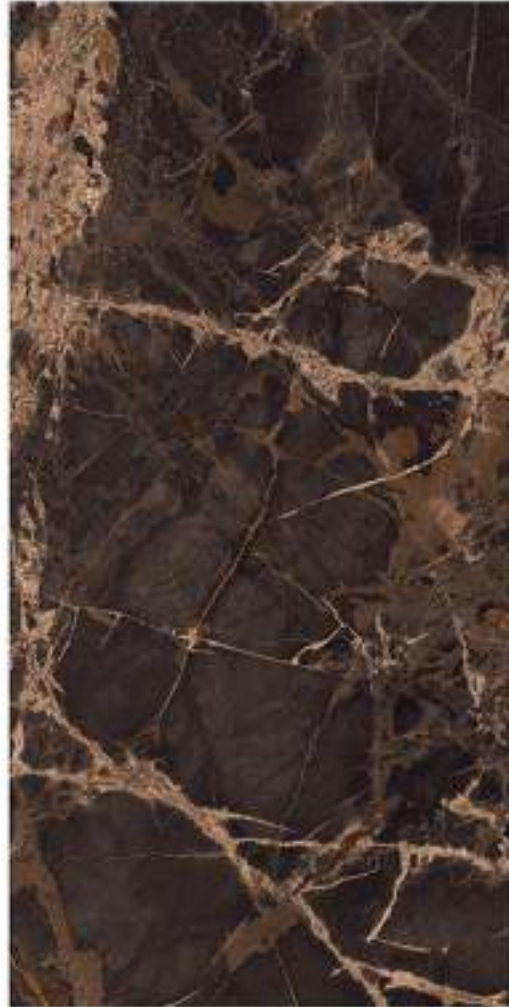

4 Randoms

Available In

Technical Characteristic

INDIART

CERAMIC

MADRIUS BRONZE

800X1600MM

High gloss Surface