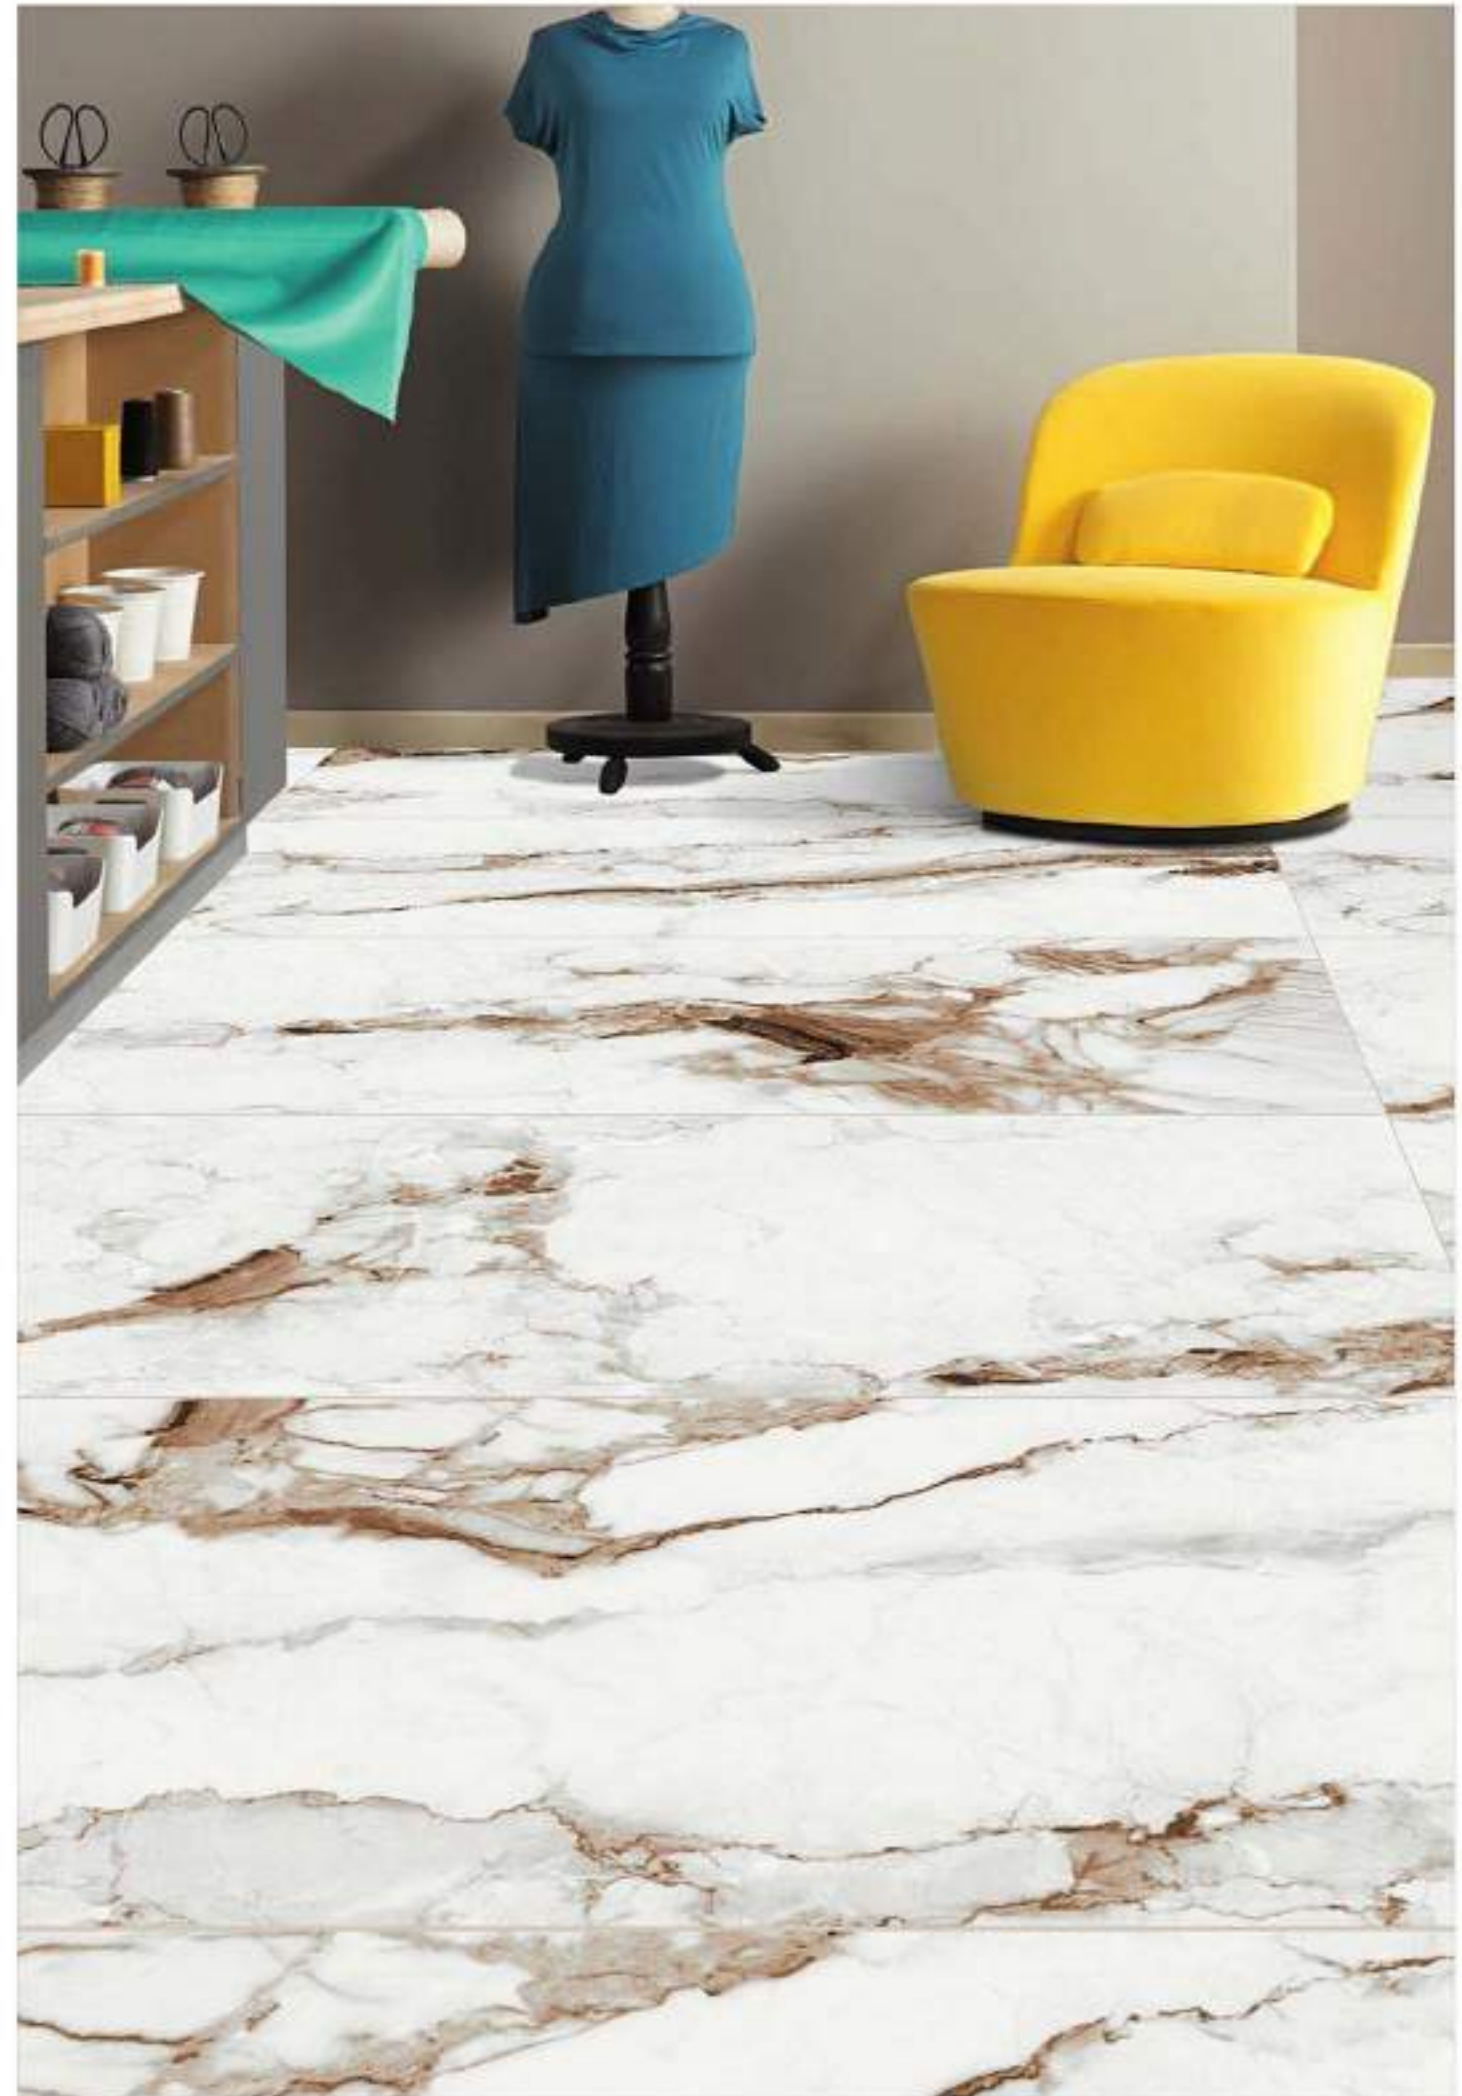

Technical Characteristic