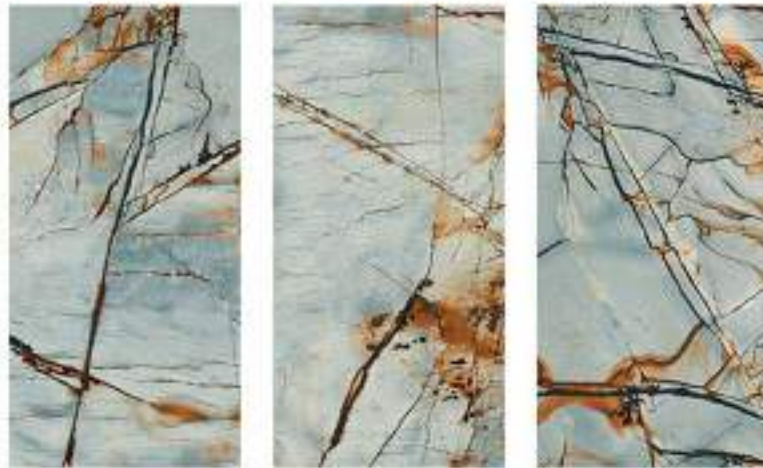

ROMANO AQUA

800X1600MM
High gloss Surface
4 Randoms

Available In

800x
1600MM

Technical Characteristic