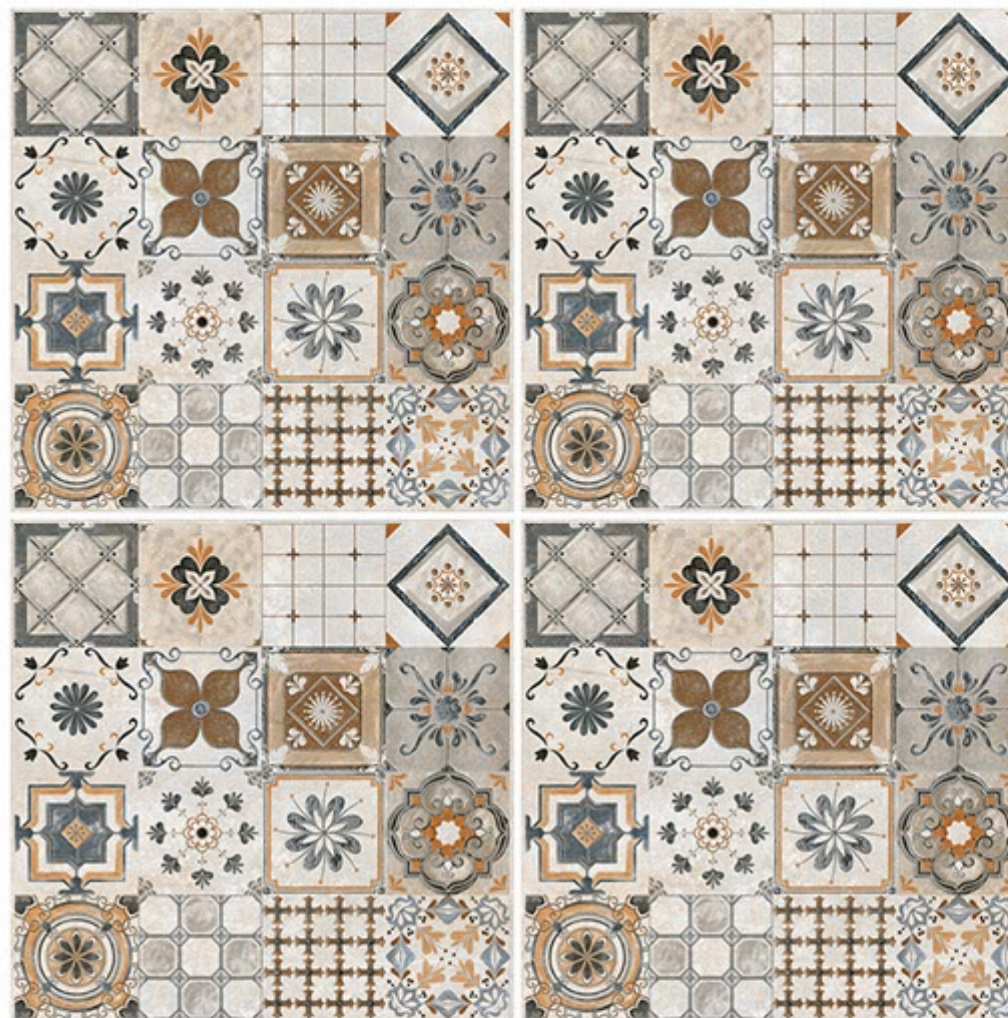

Thickness
8 mm

**396X396 MM
FLOOR TILES**