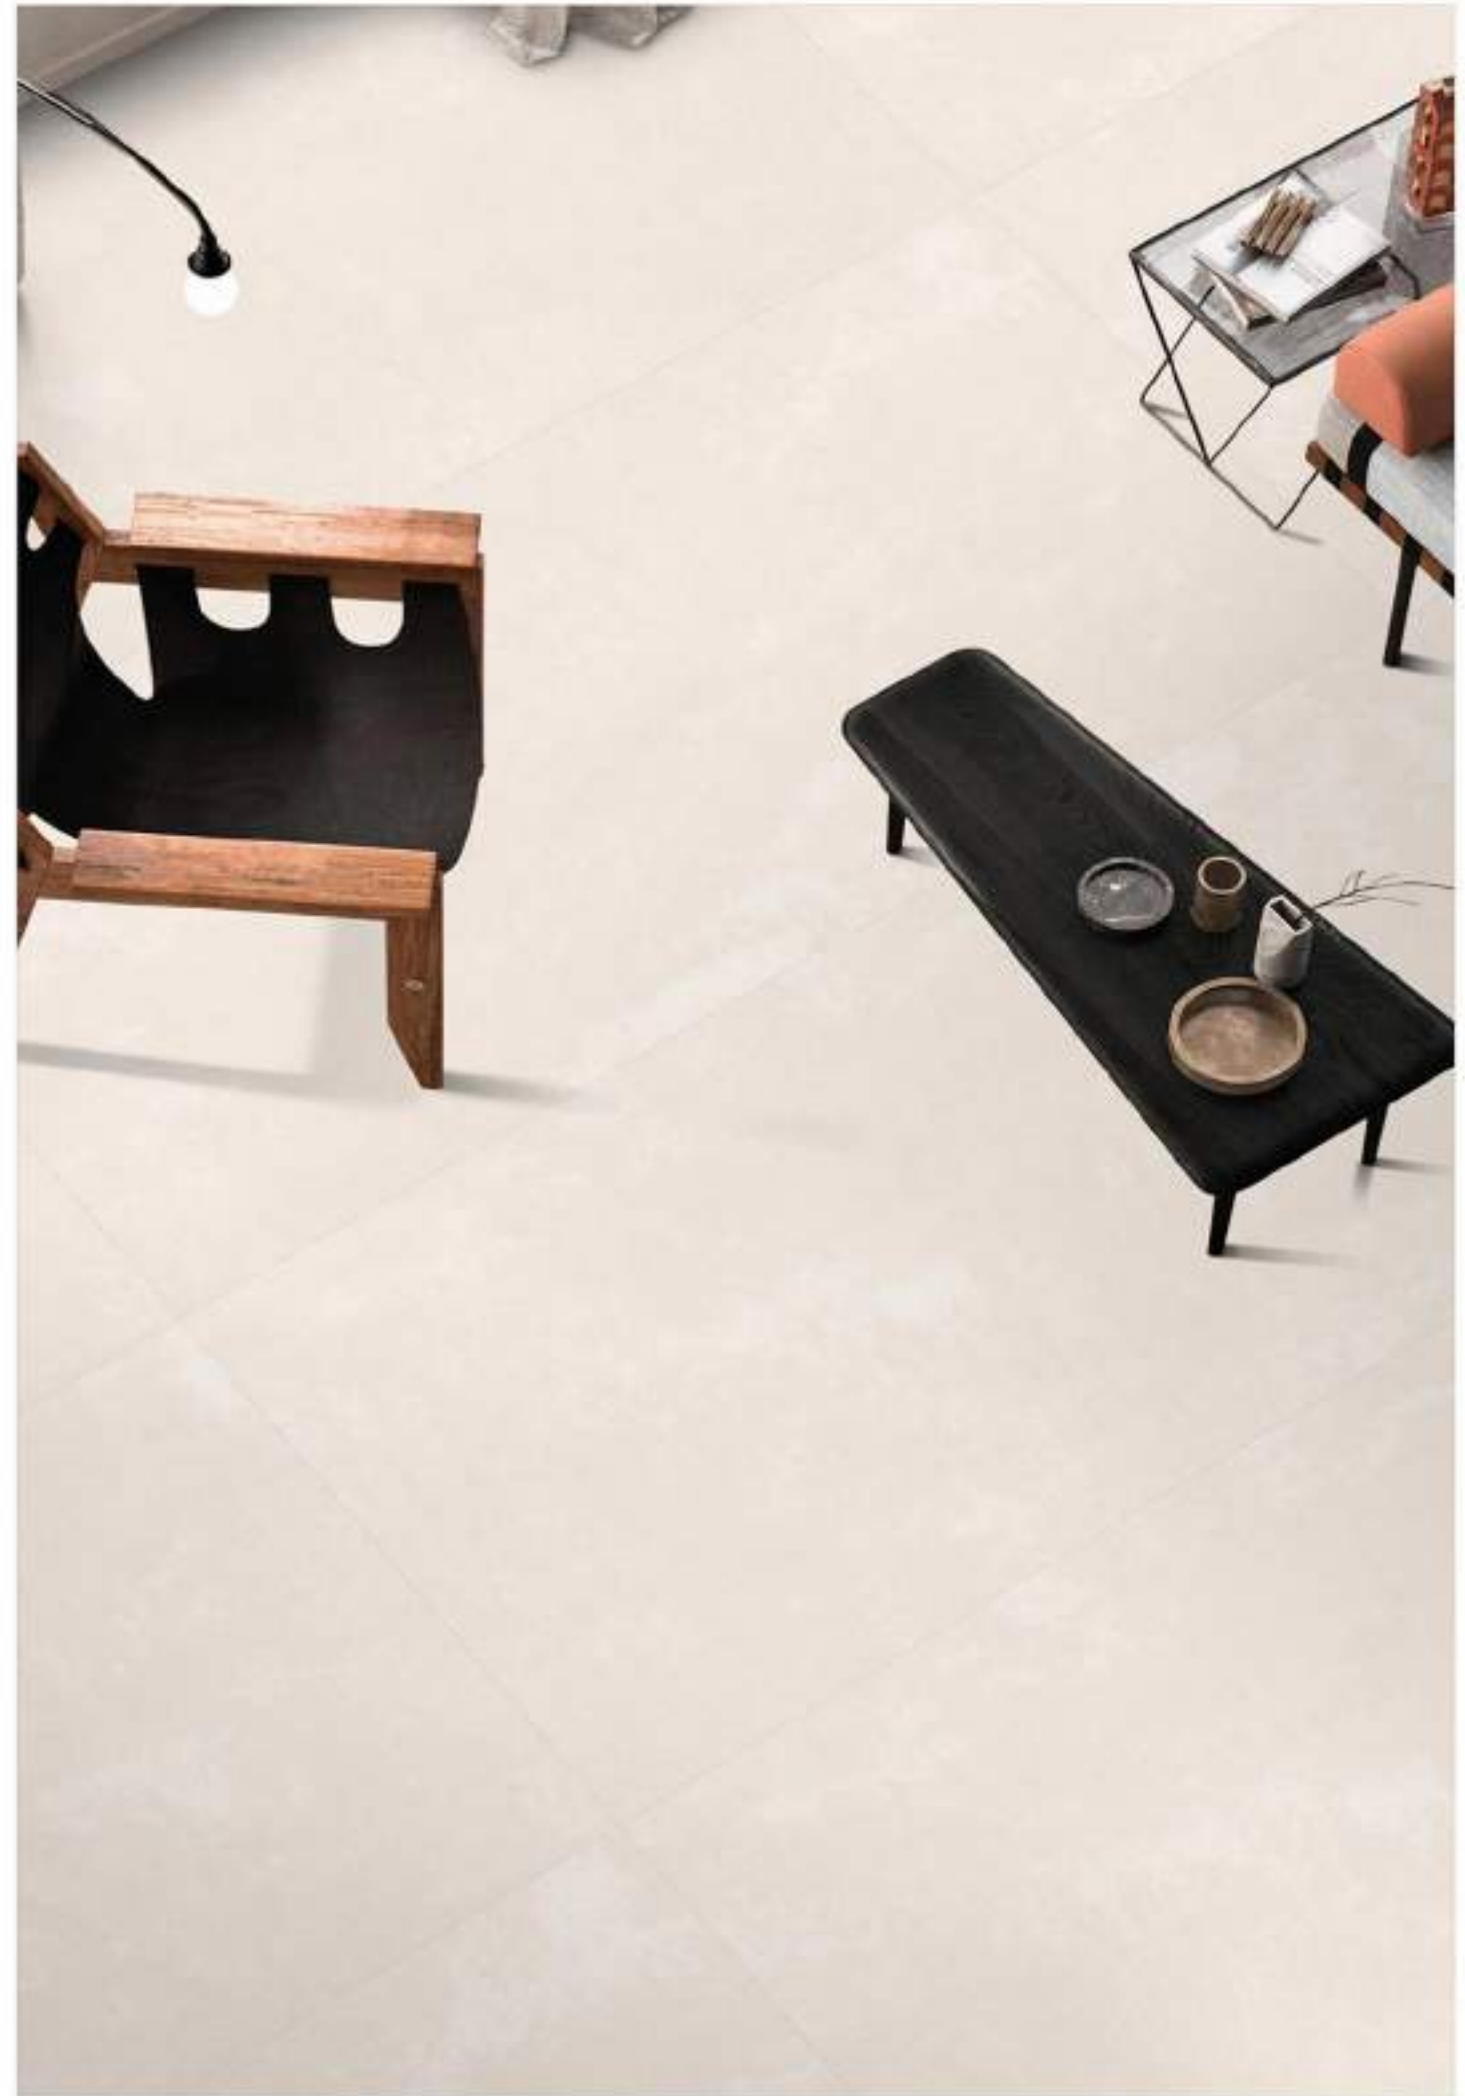

Available in

**INDiART**  
CERAMIC

**VELVET IVORY**

800X1600MM  
Matt Surface  
4 Randoms

Available In

Technical Characteristic

**INDiART**  
CERAMIC

**ZAMORA BEIGE**