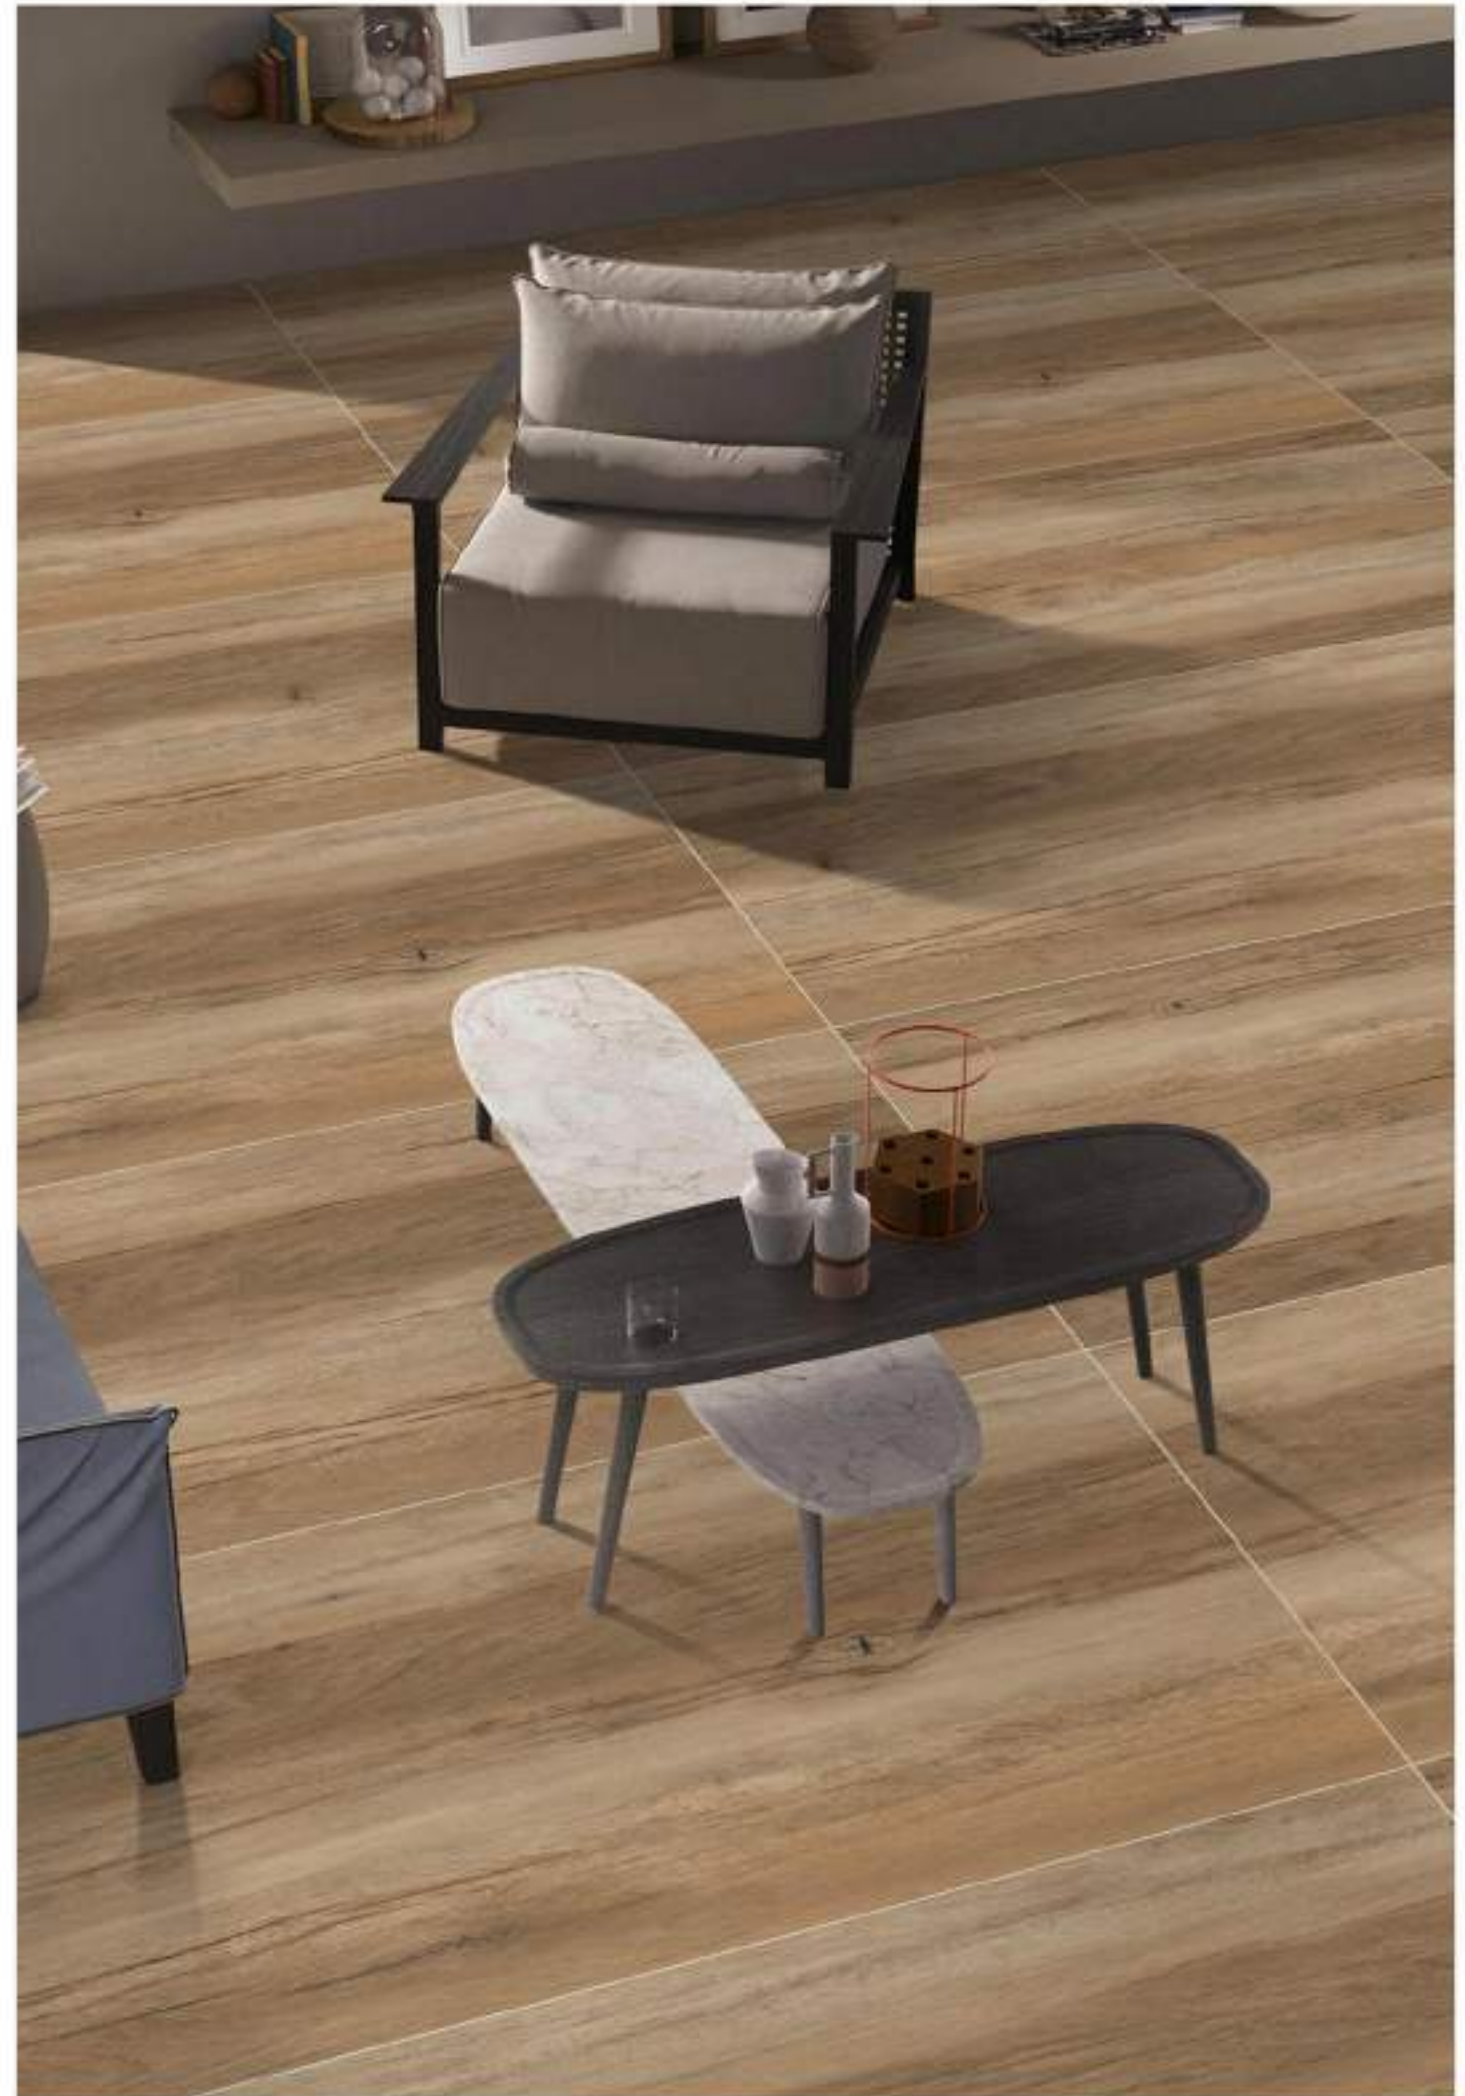

WOODEN CRAFT-18

800X1600MM
Matt Surface
4 Randoms

Technical Characteristic

Available in

800x
1600MM