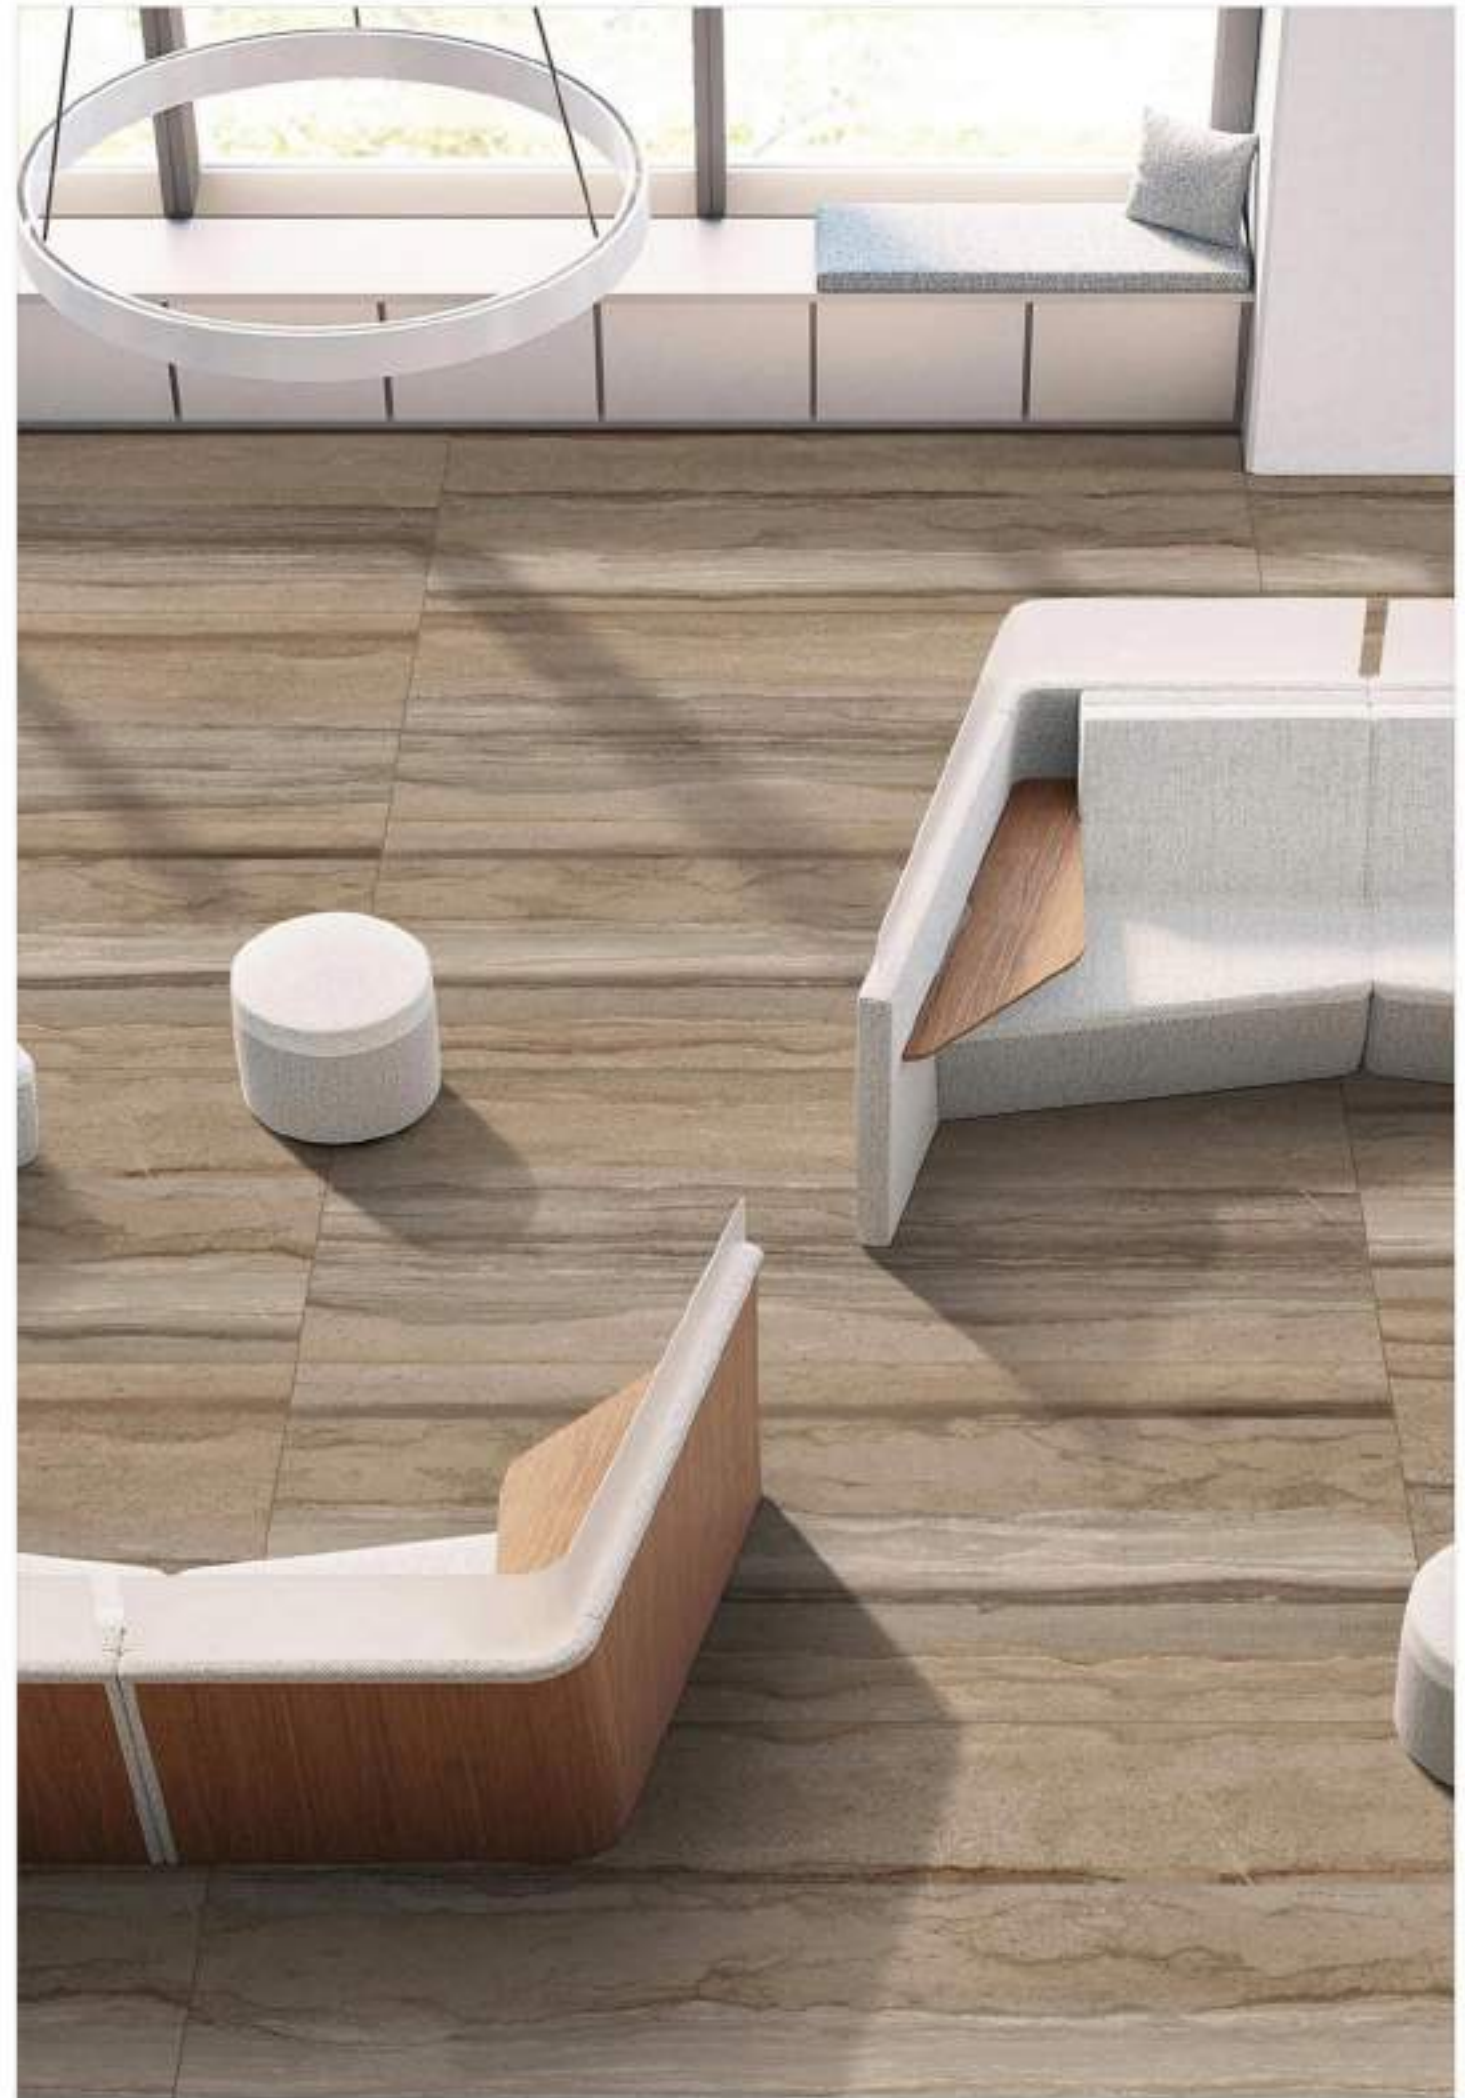

EZO BROWN

800X1600MM
Matt Surface
4 Randoms

Technical Characteristic

- LIQUID REPELLENT
- STAIN RESISTANT
- SCRATCH RESISTANT
- FIRE RESISTANT
- RESISTANT TO UV RAYS
- IMPACT RESISTANT

Available in