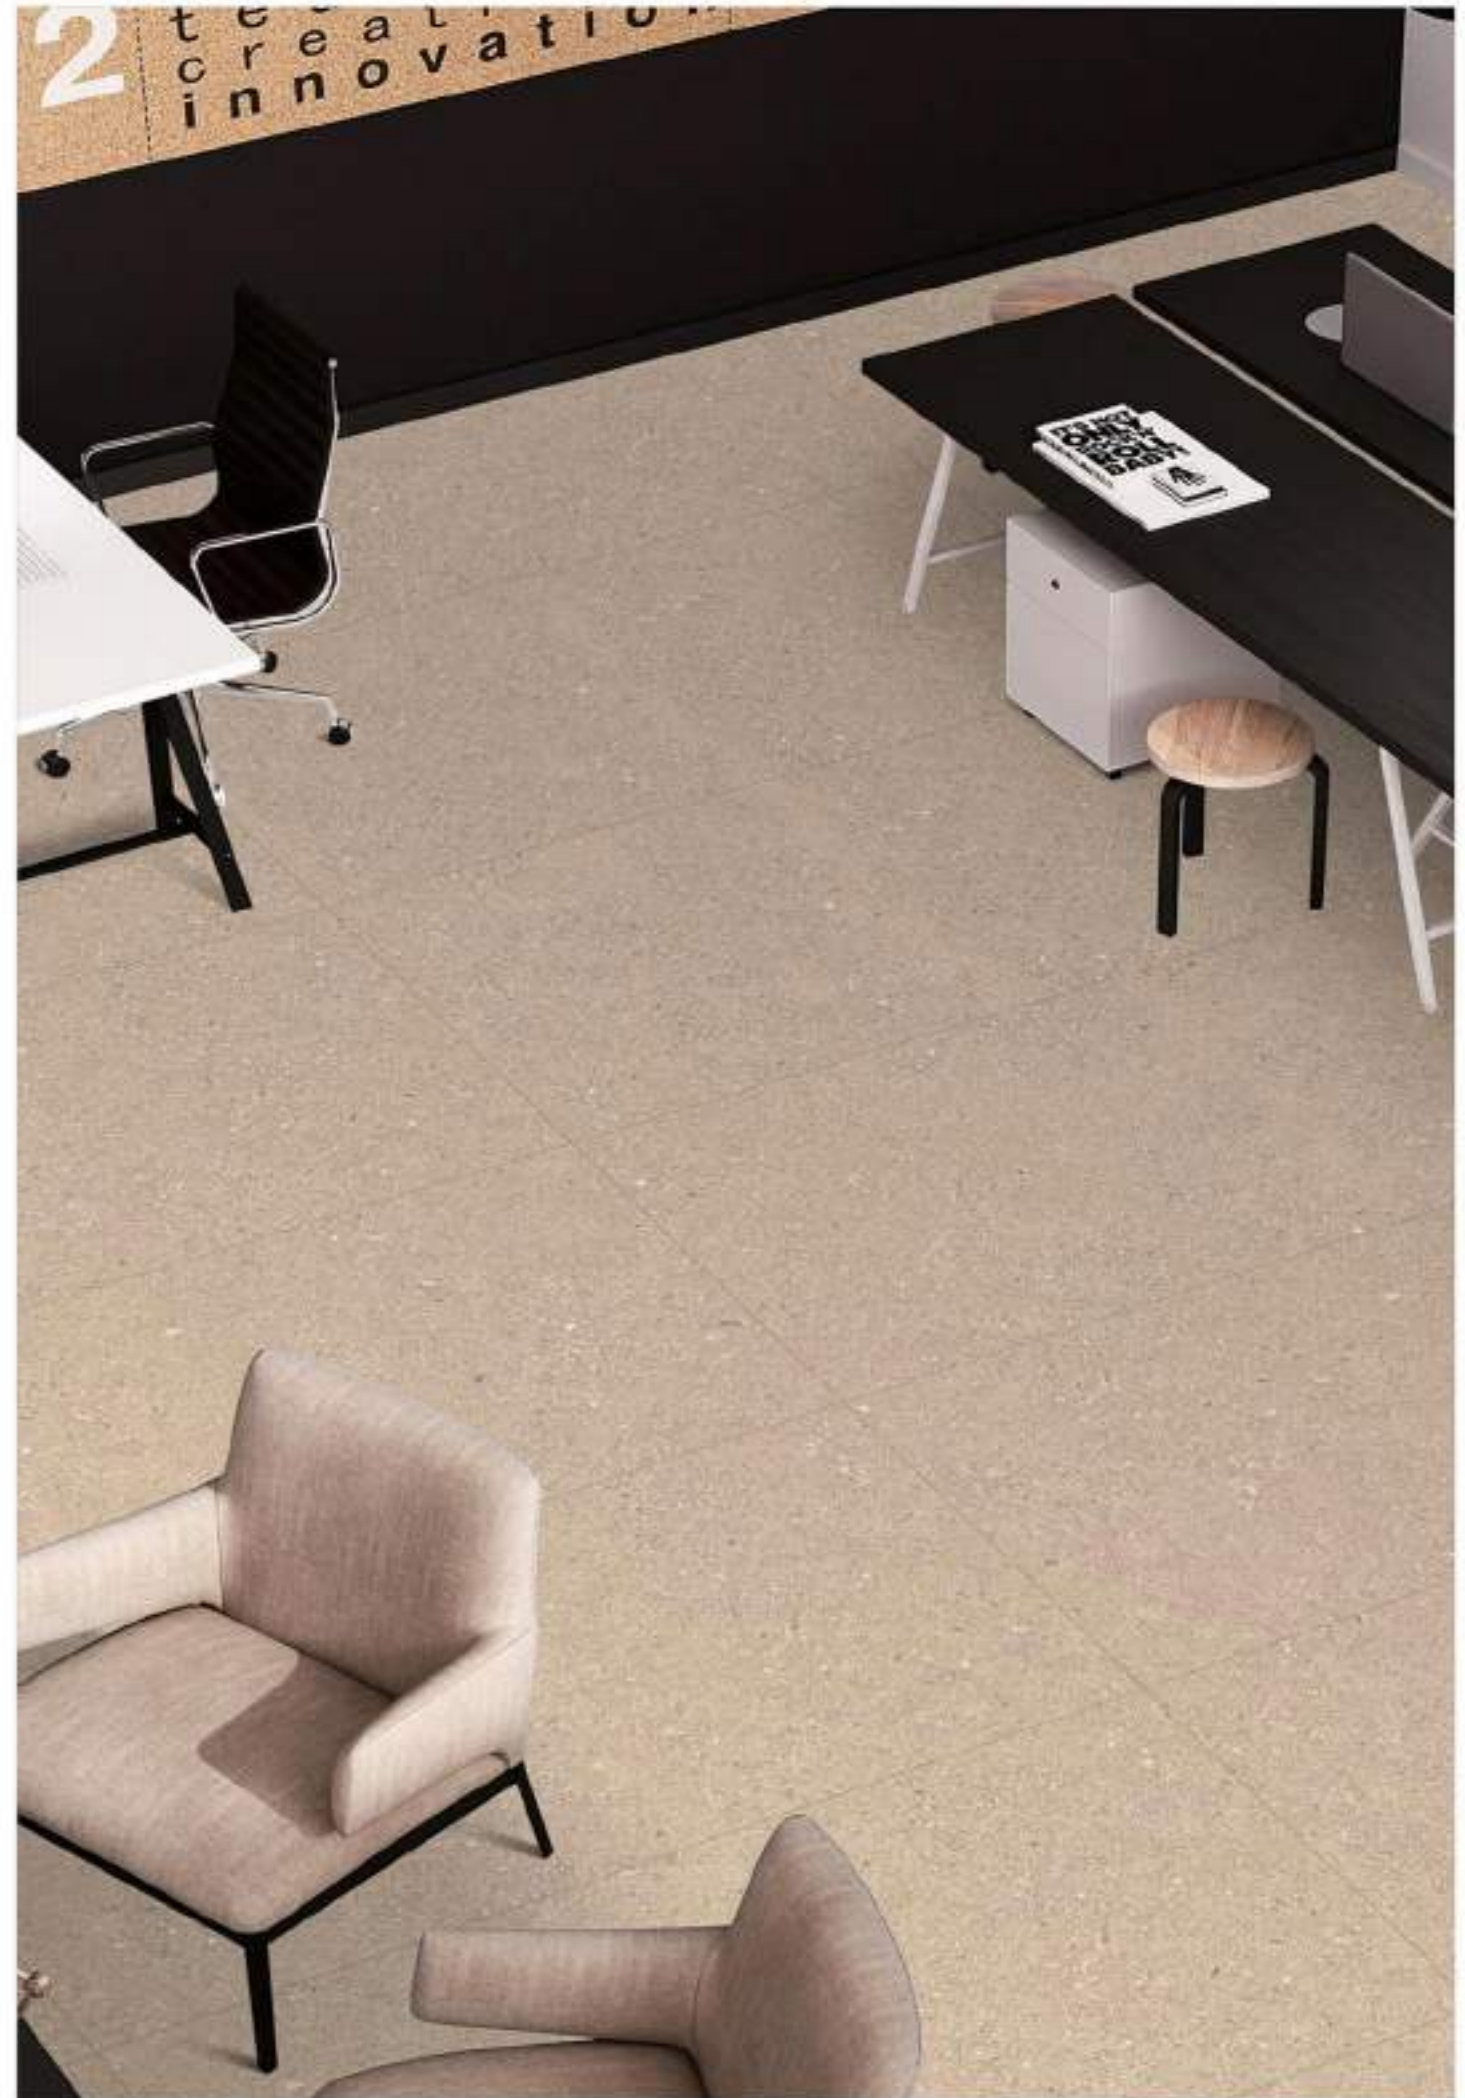

Technical Characteristic