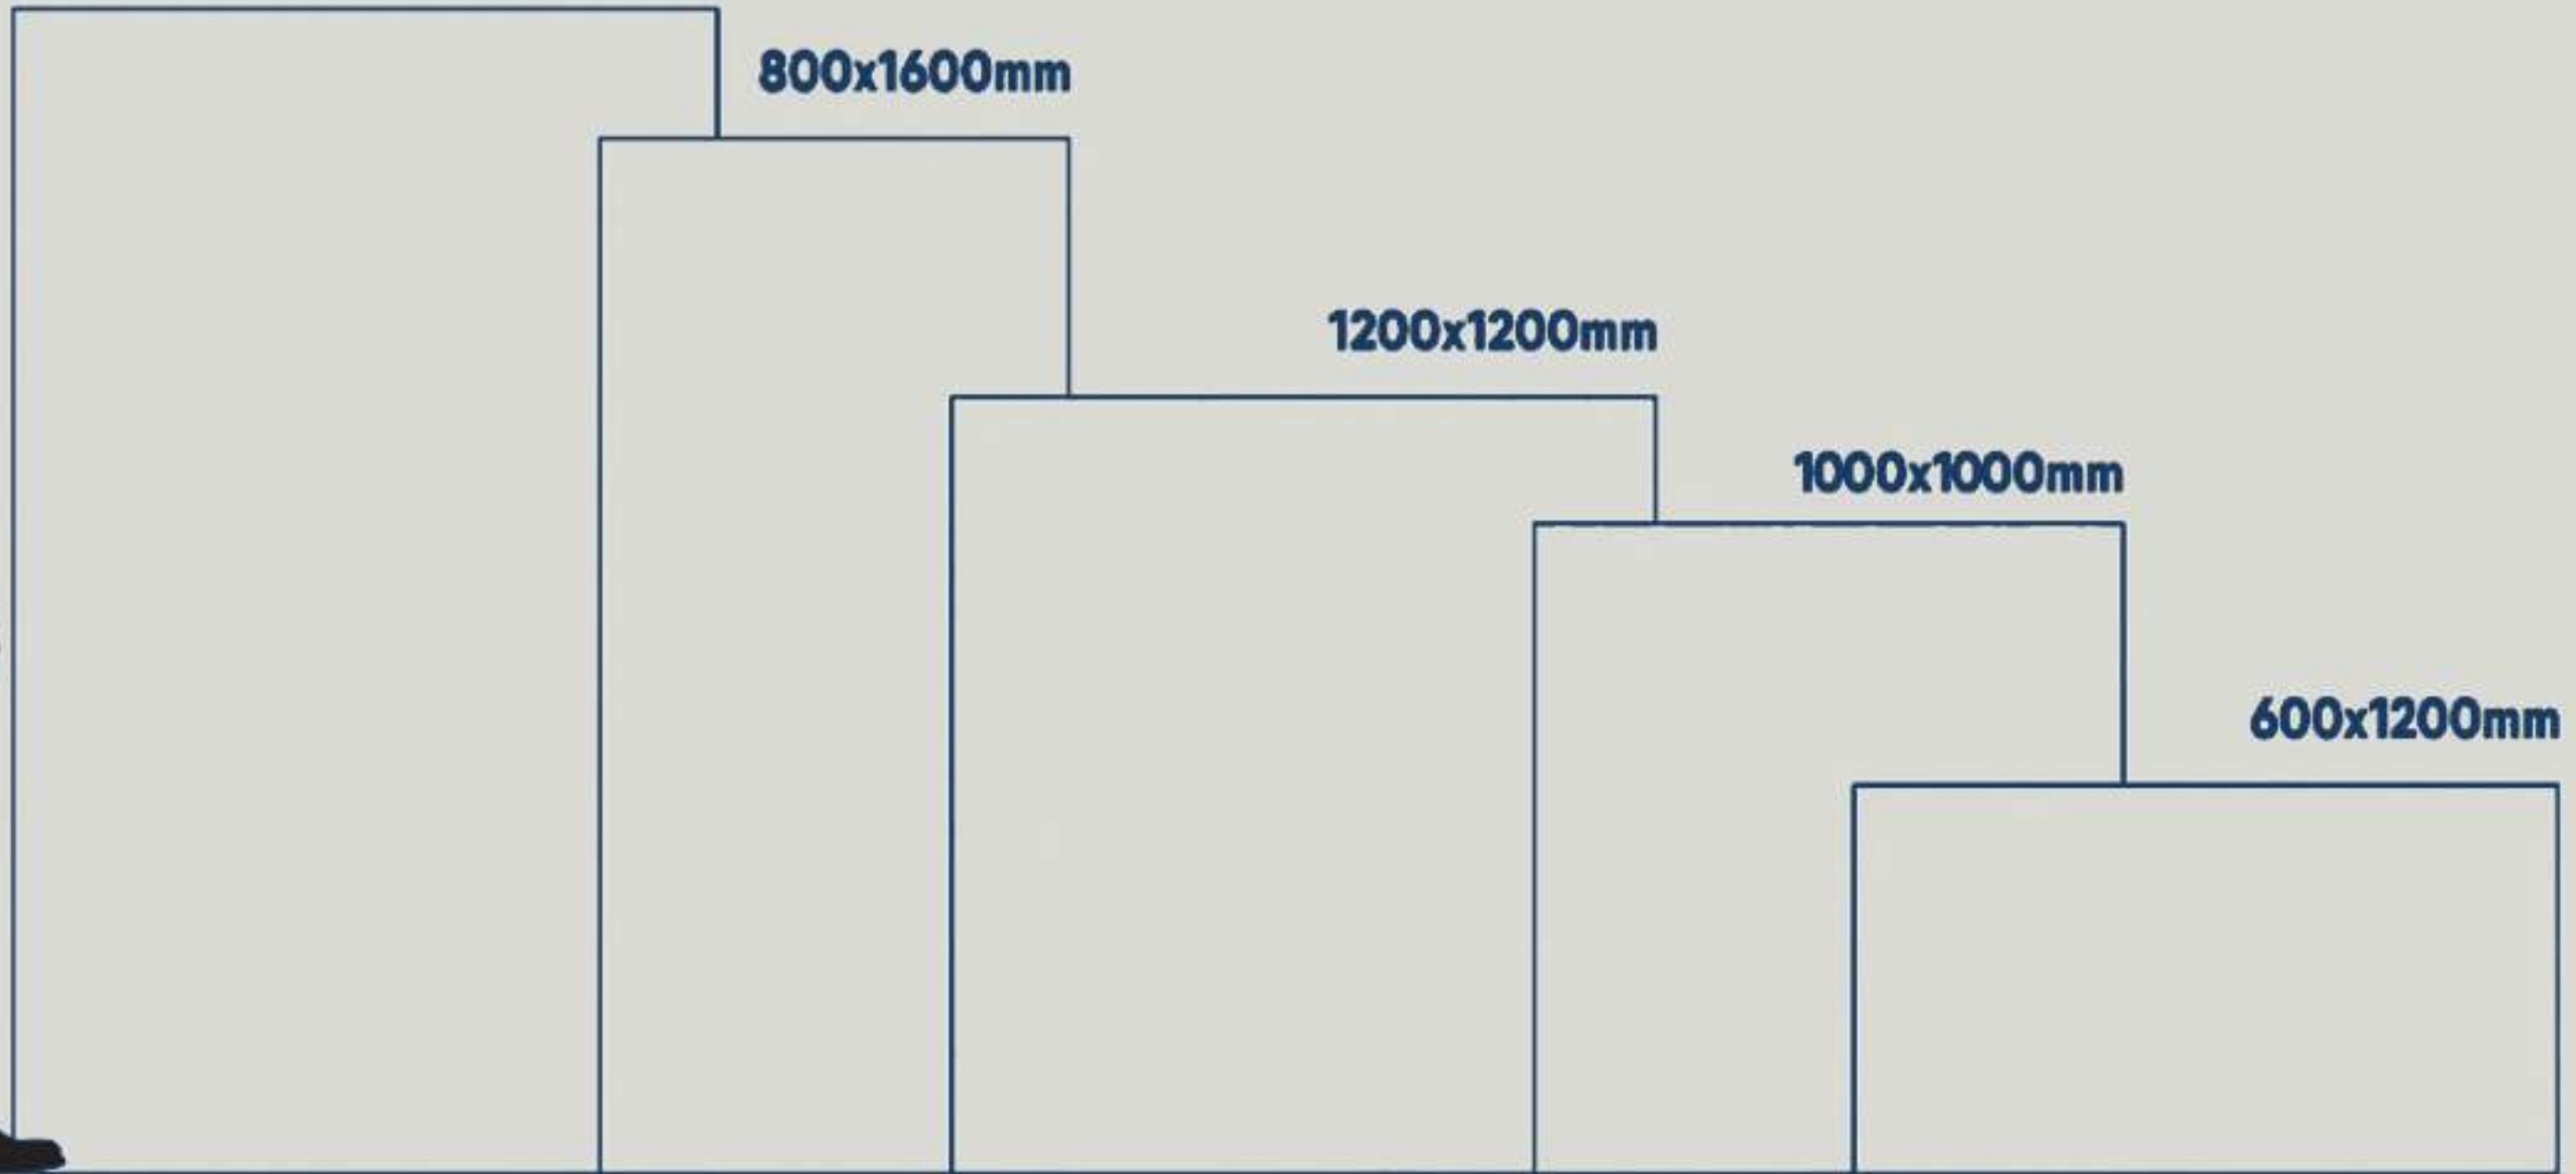

**INDiART**  
CERAMIC

Artistry in **Every Tiles**

**1200x1800mm**

**800x1600mm**

**1200x1200mm**

**1000x1000mm**

**600x1200mm**