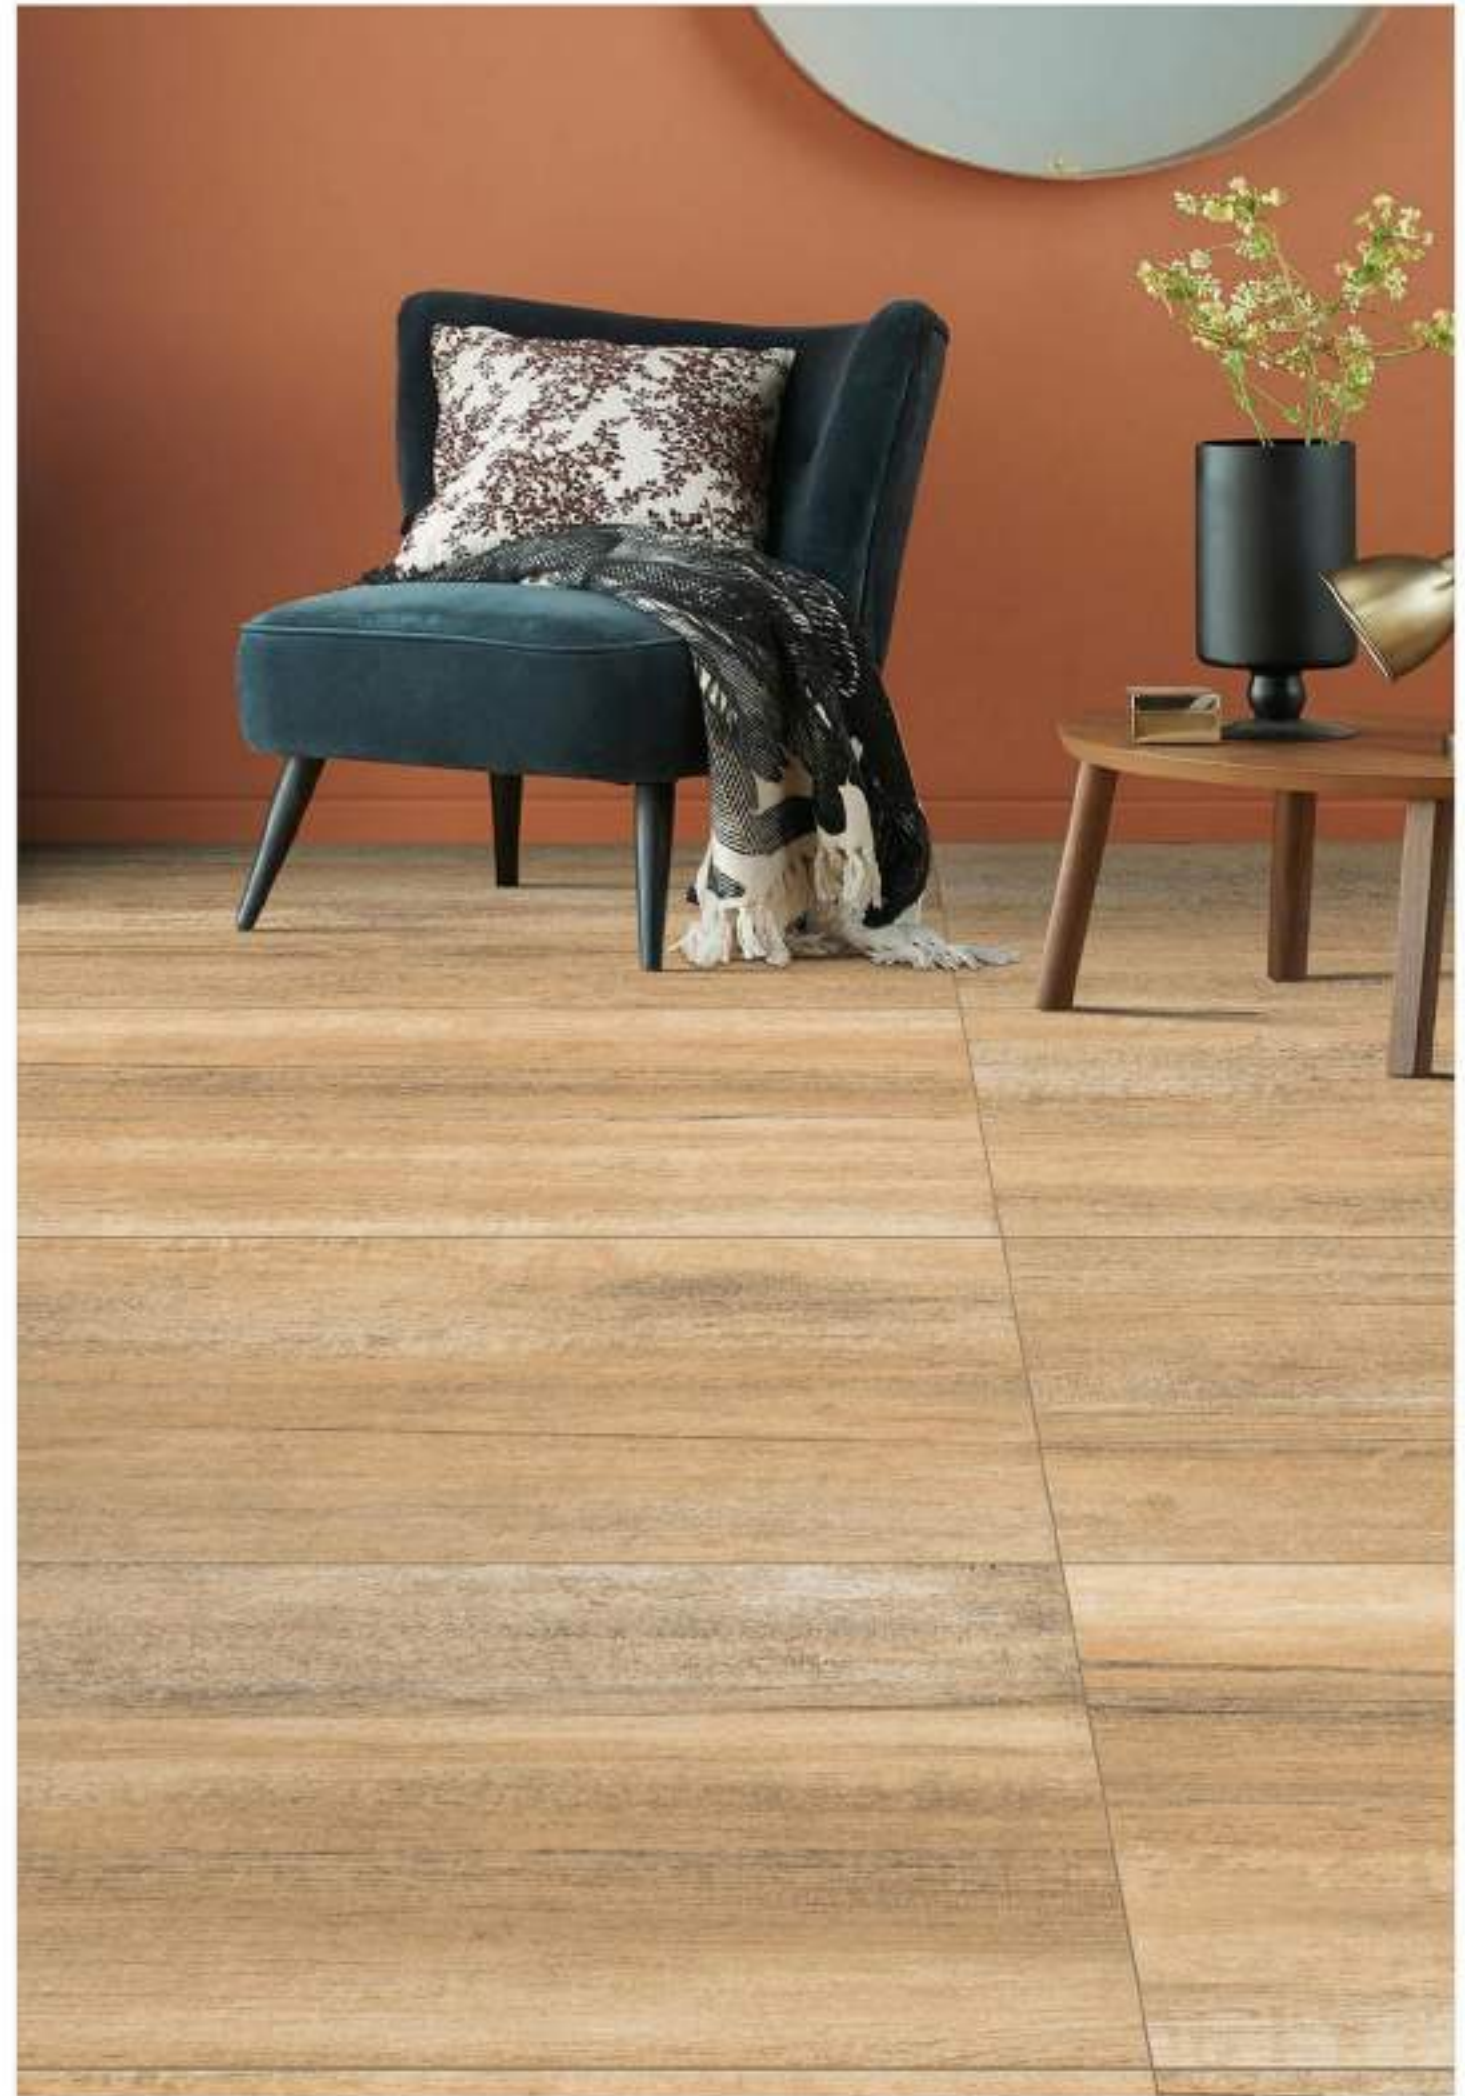

Technical Characteristic