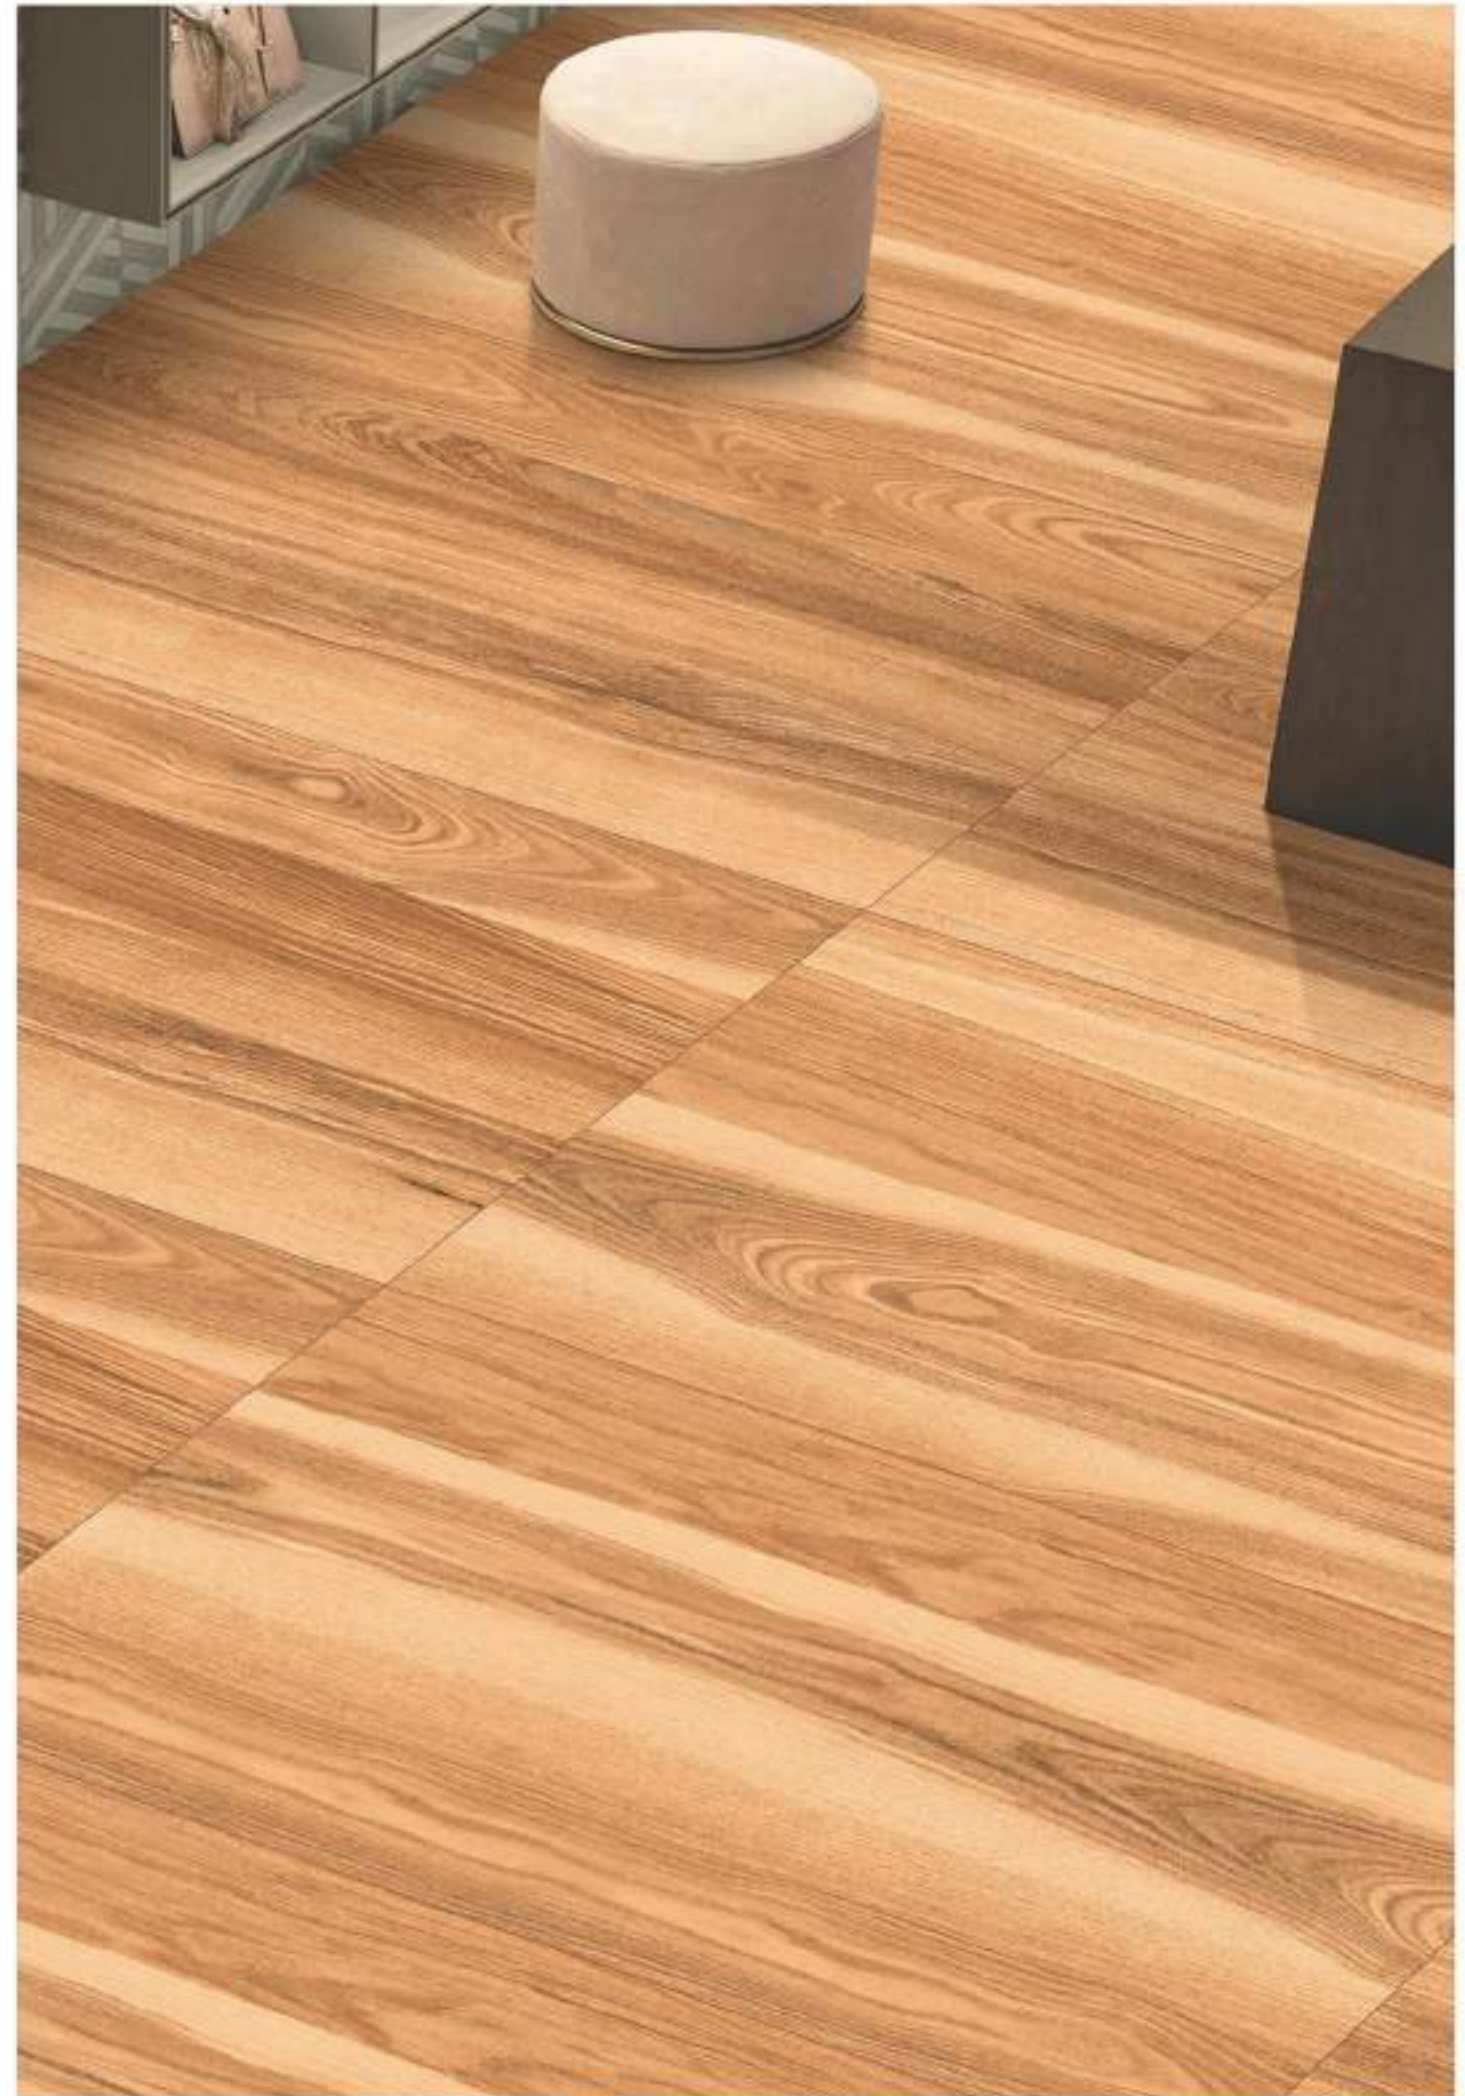

Technical Characteristic