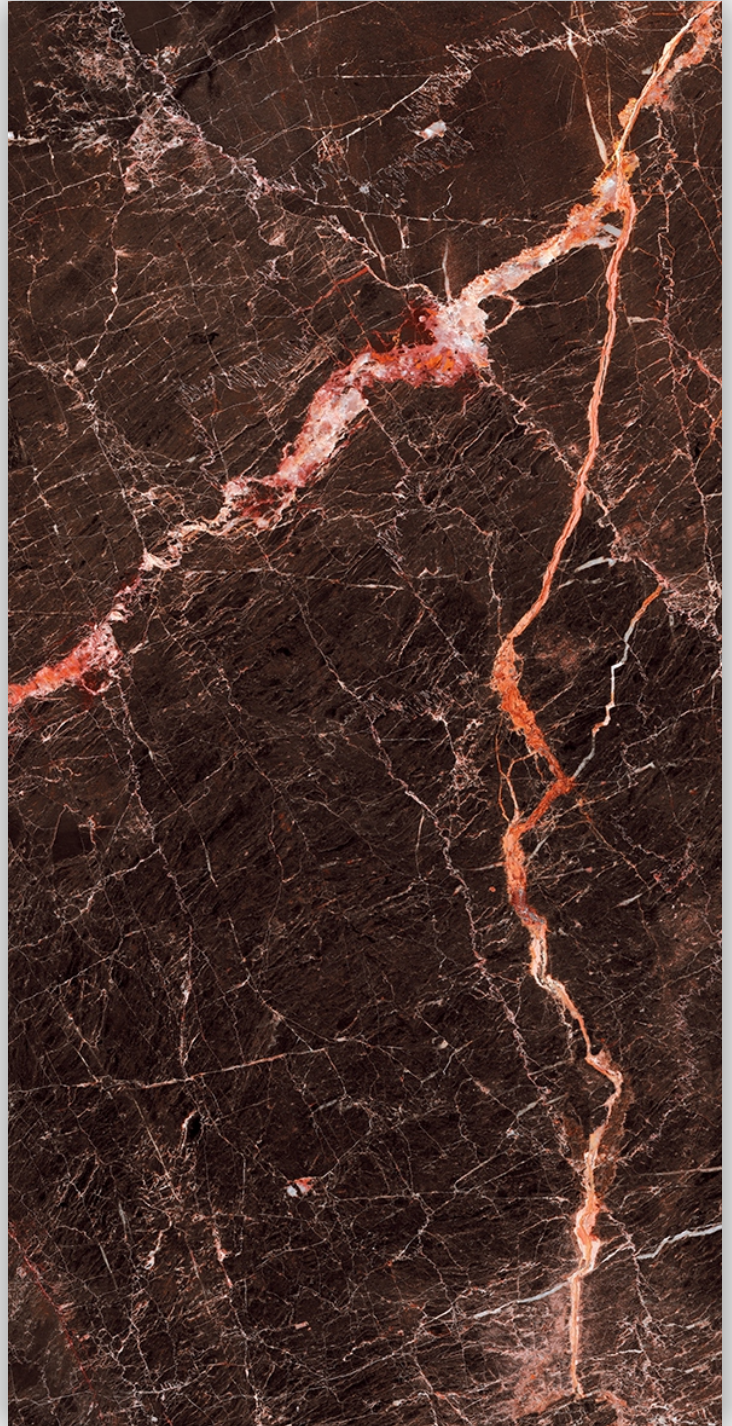

Size
**600x
1200mm**

Random

COSMOS REDP

LUXURIOUS
Series

Finish
LUXURIOUS

Size
**600x
1200mm**

Random

BLACK PORTORO