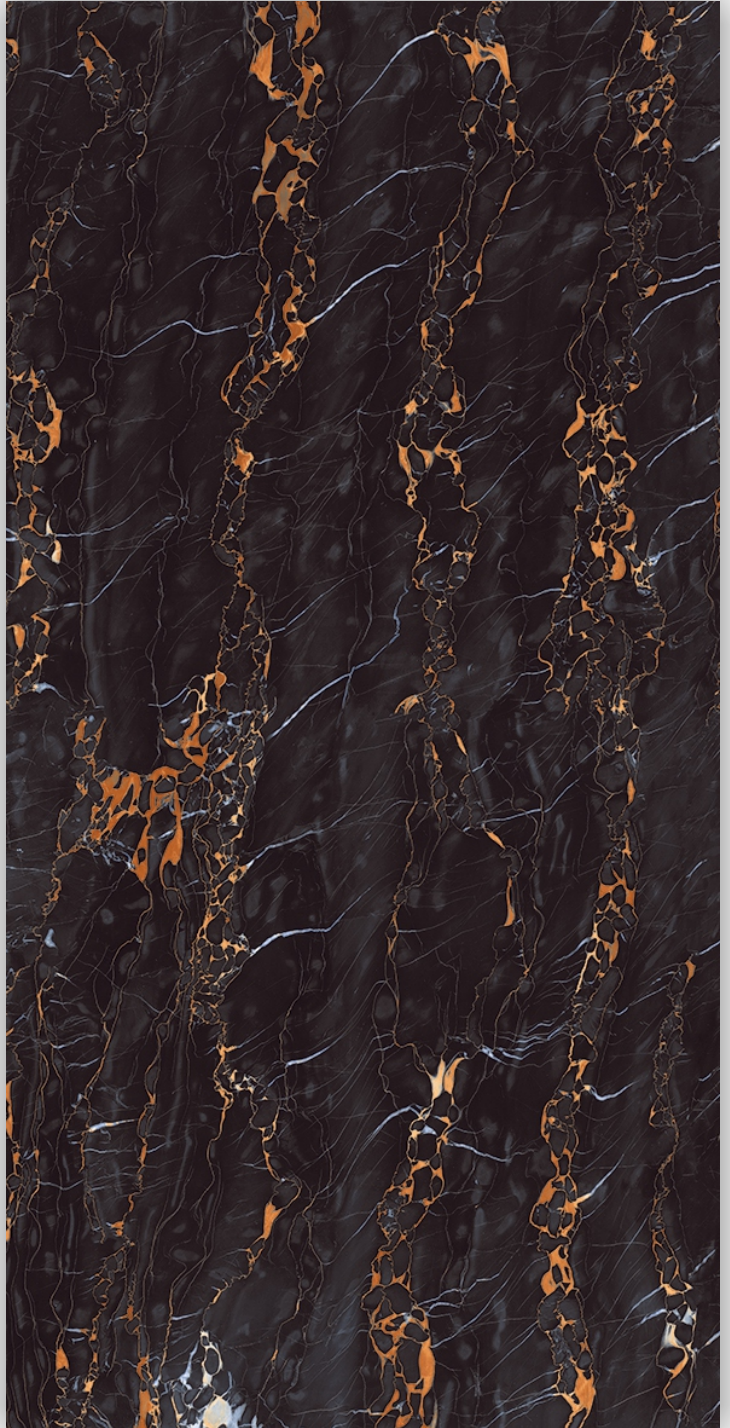

Size
**600x
1200mm**

Random

COSMOS REDP

LUXURIOUS
Series

Finish
LUXURIOUS

Size
**600x
1200mm**

Random

BLACK PORTORO