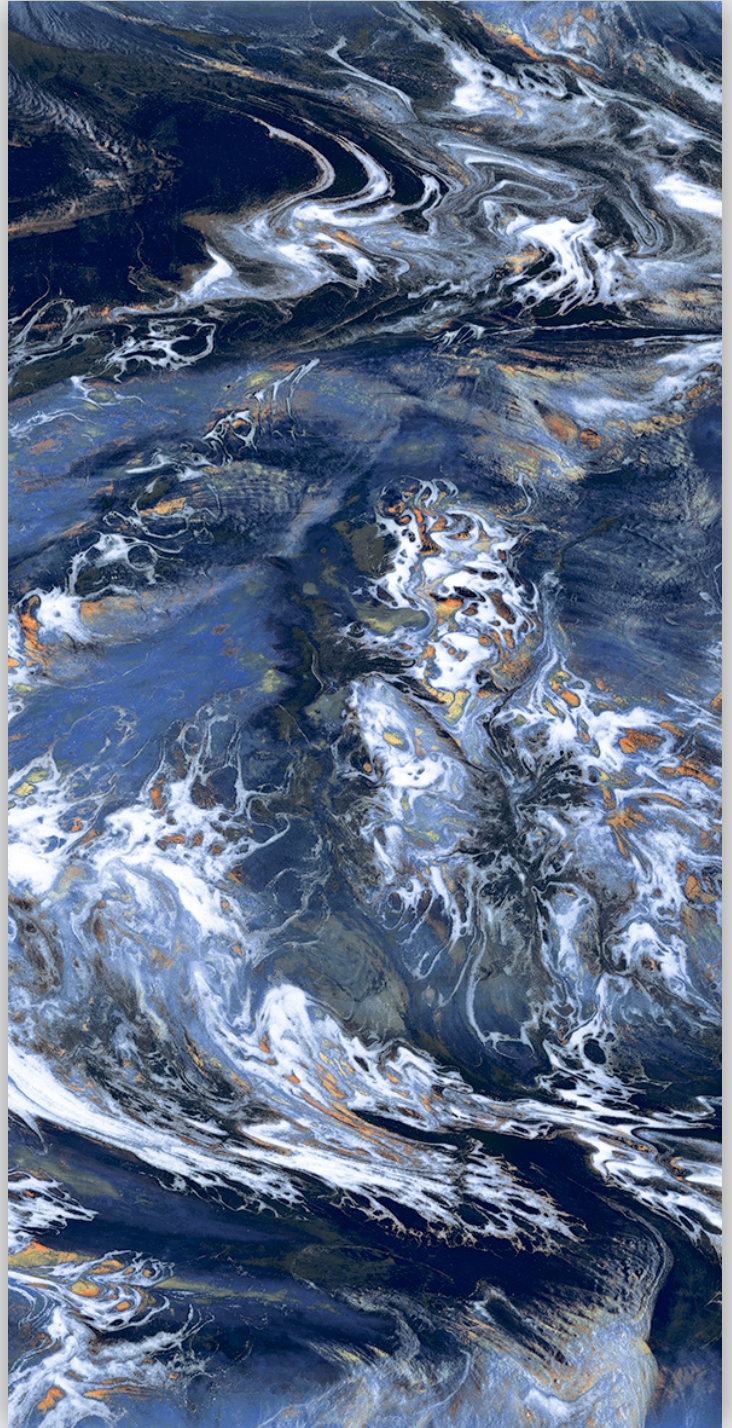

MARINE BLACK

LUXURIOUS
Series