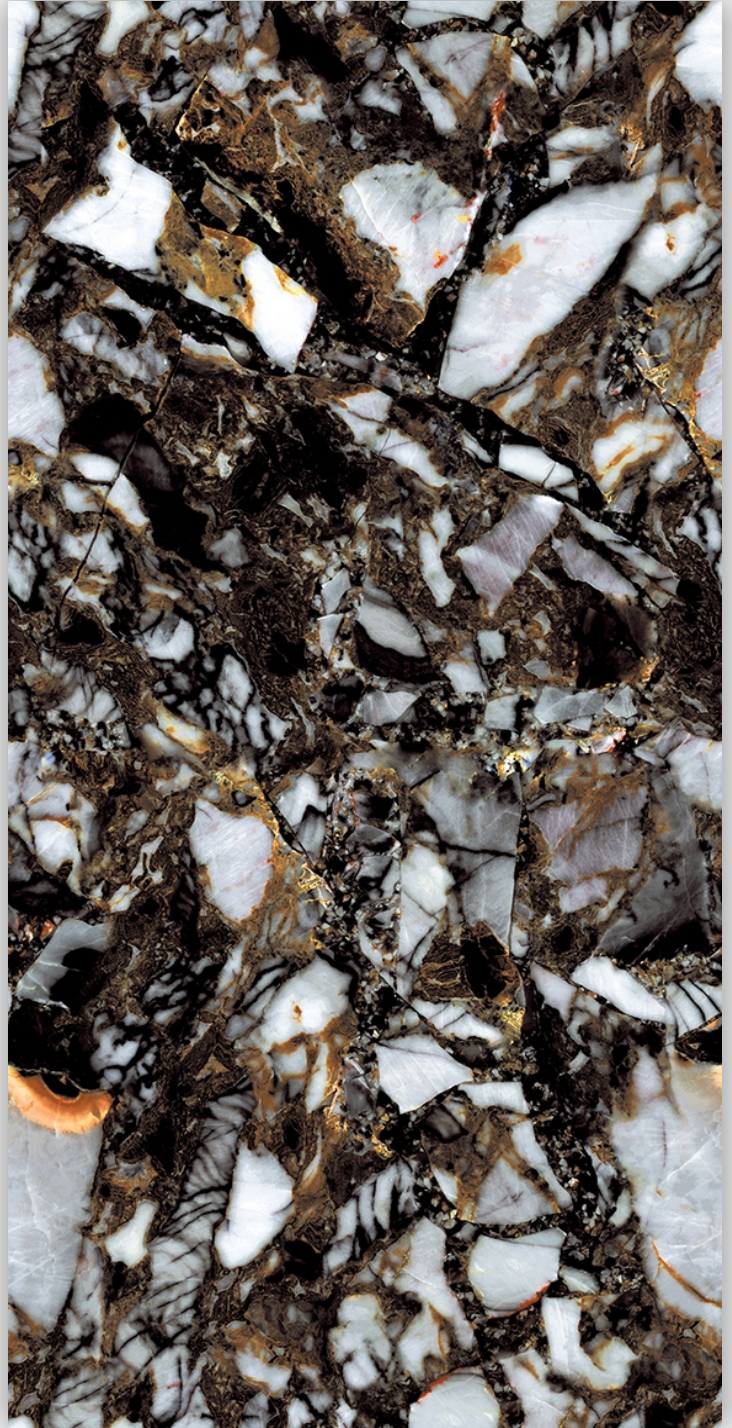

Random

FURY BLACK

LUXURIOUS
Series

Finish
LUXURIOUS

Size
**600x
1200mm**

LUXURIOUS
Series

Random

LUNAR MARBLE