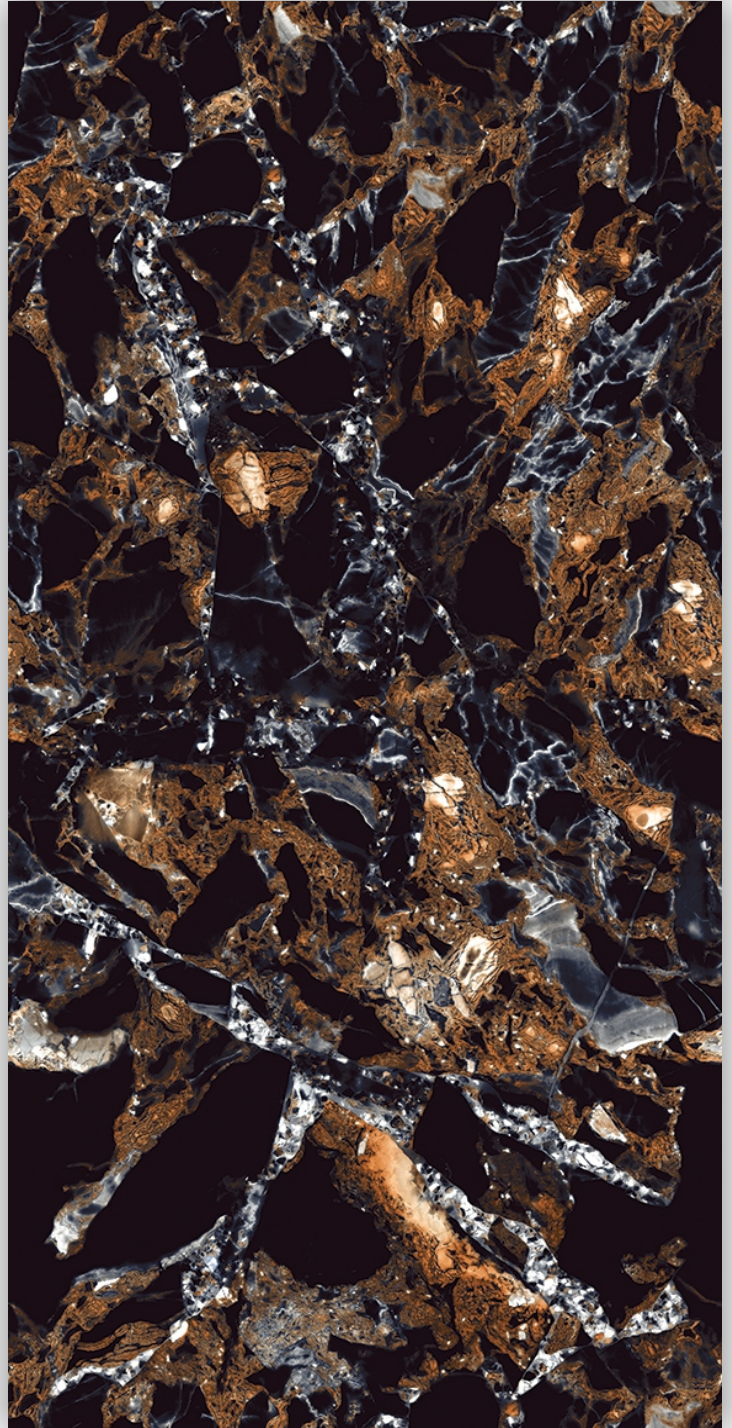

CRISTINA BROWN

Finish
LUXURIOUS

Size
**600x
1200mm**

LUXURIOUS
Series