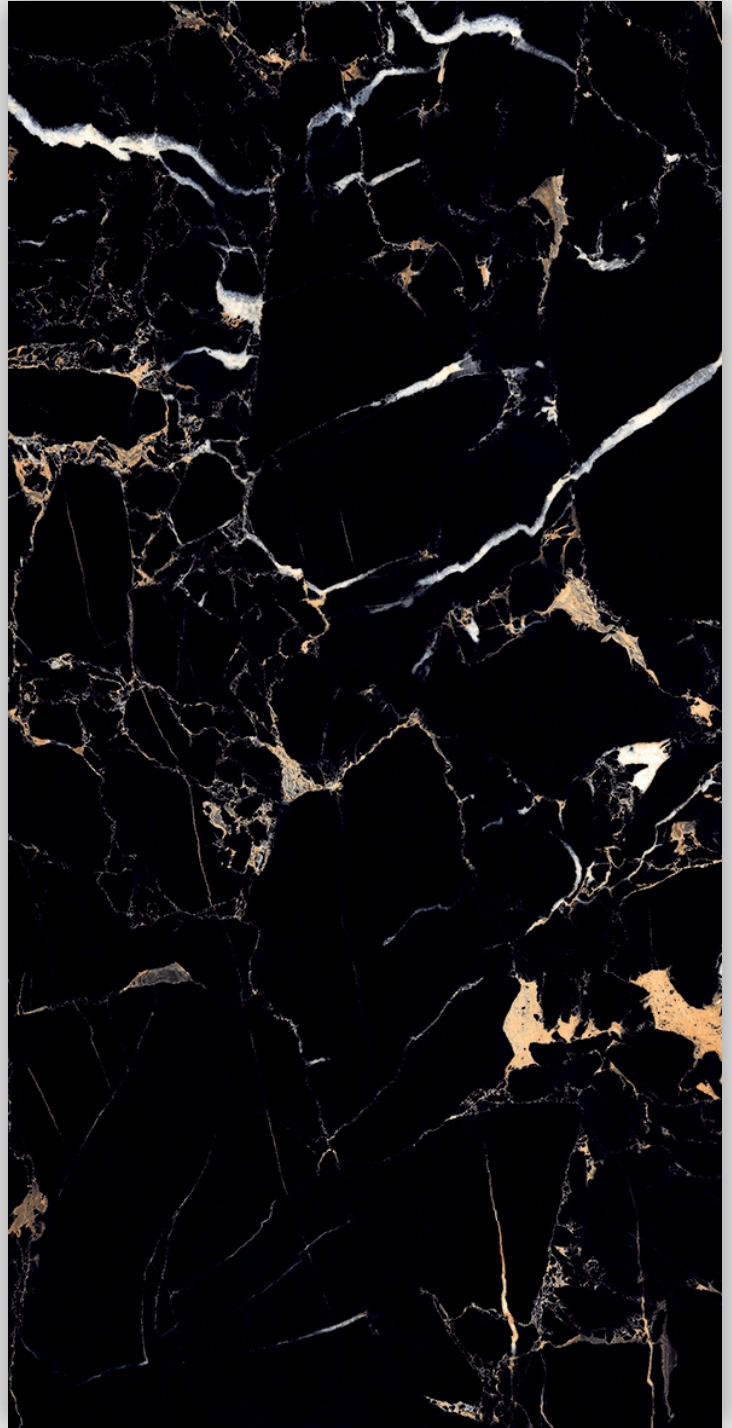

Finish
LUXURIOUS

Size
**600x
1200mm**

Random

LEGEND GOLD

LUXURIOUS
Series

Finish
LUXURIOUS

Size
**600x
1200mm**

LUXURIOUS
Series