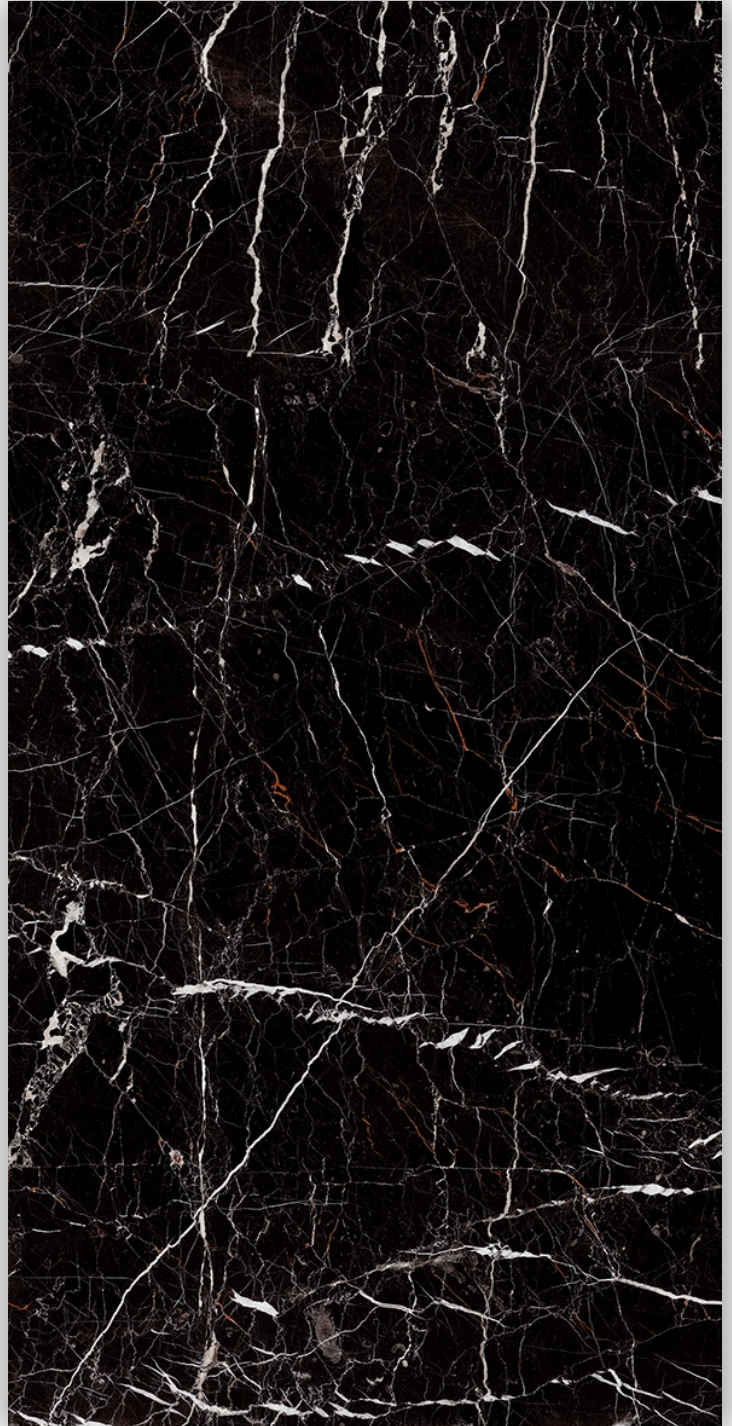

VENATO GREEN

LUXURIOUS
Series

Finish
LUXURIOUS

Size
**600x
1200mm**

Random

BLACK PETAL

LUXURIOUS
Series

Finish
LUXURIOUS