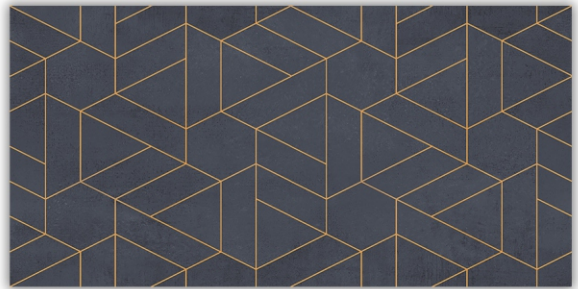

BRILLER NERO DECOR

Finish
CARVING

Size
**600x
1200mm**

BRILLER NERO

BRILLER NERO DECOR

BRILLER NERO

CARVING CONCEPT
Series

HONEY BLUE DECOR

Finish
CARVING

Size
**600x
1200mm**

HONEY BLUE

HONEY BLUE DECOR

HONEY BLUE

CARVING CONCEPT
Series