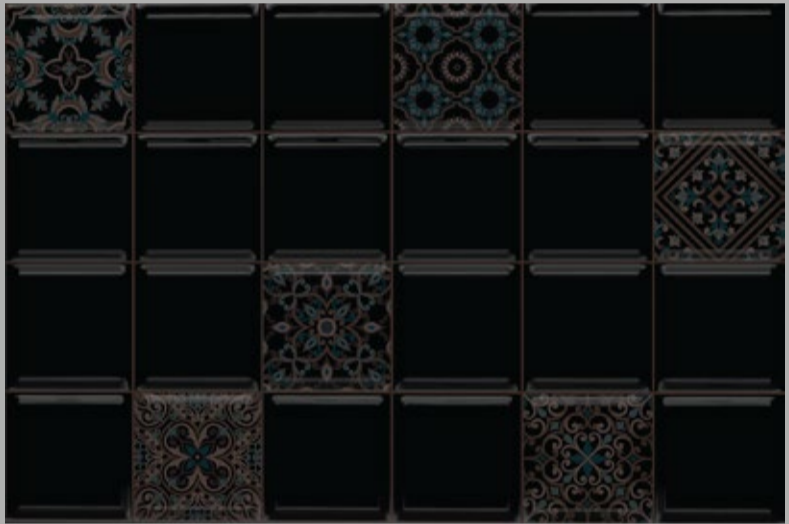

INDiART
CERAMIC

**300X
450MM**

DIGITAL
WALL TILES

The Soul of Tiles

DIGITAL
WALL TILES

INDiART
CERAMIC

**300X
450MM**
Wall Tiles

GLOSSY
Finish

9302-L

BLACK-9302-HL

BLACK-9302-D

WHITE FLOOR
(30X30 CM FLOOR)

Specification

DIGITAL
WALL TILES

INDiART
CERAMIC

**300X
450MM**
Wall Tiles