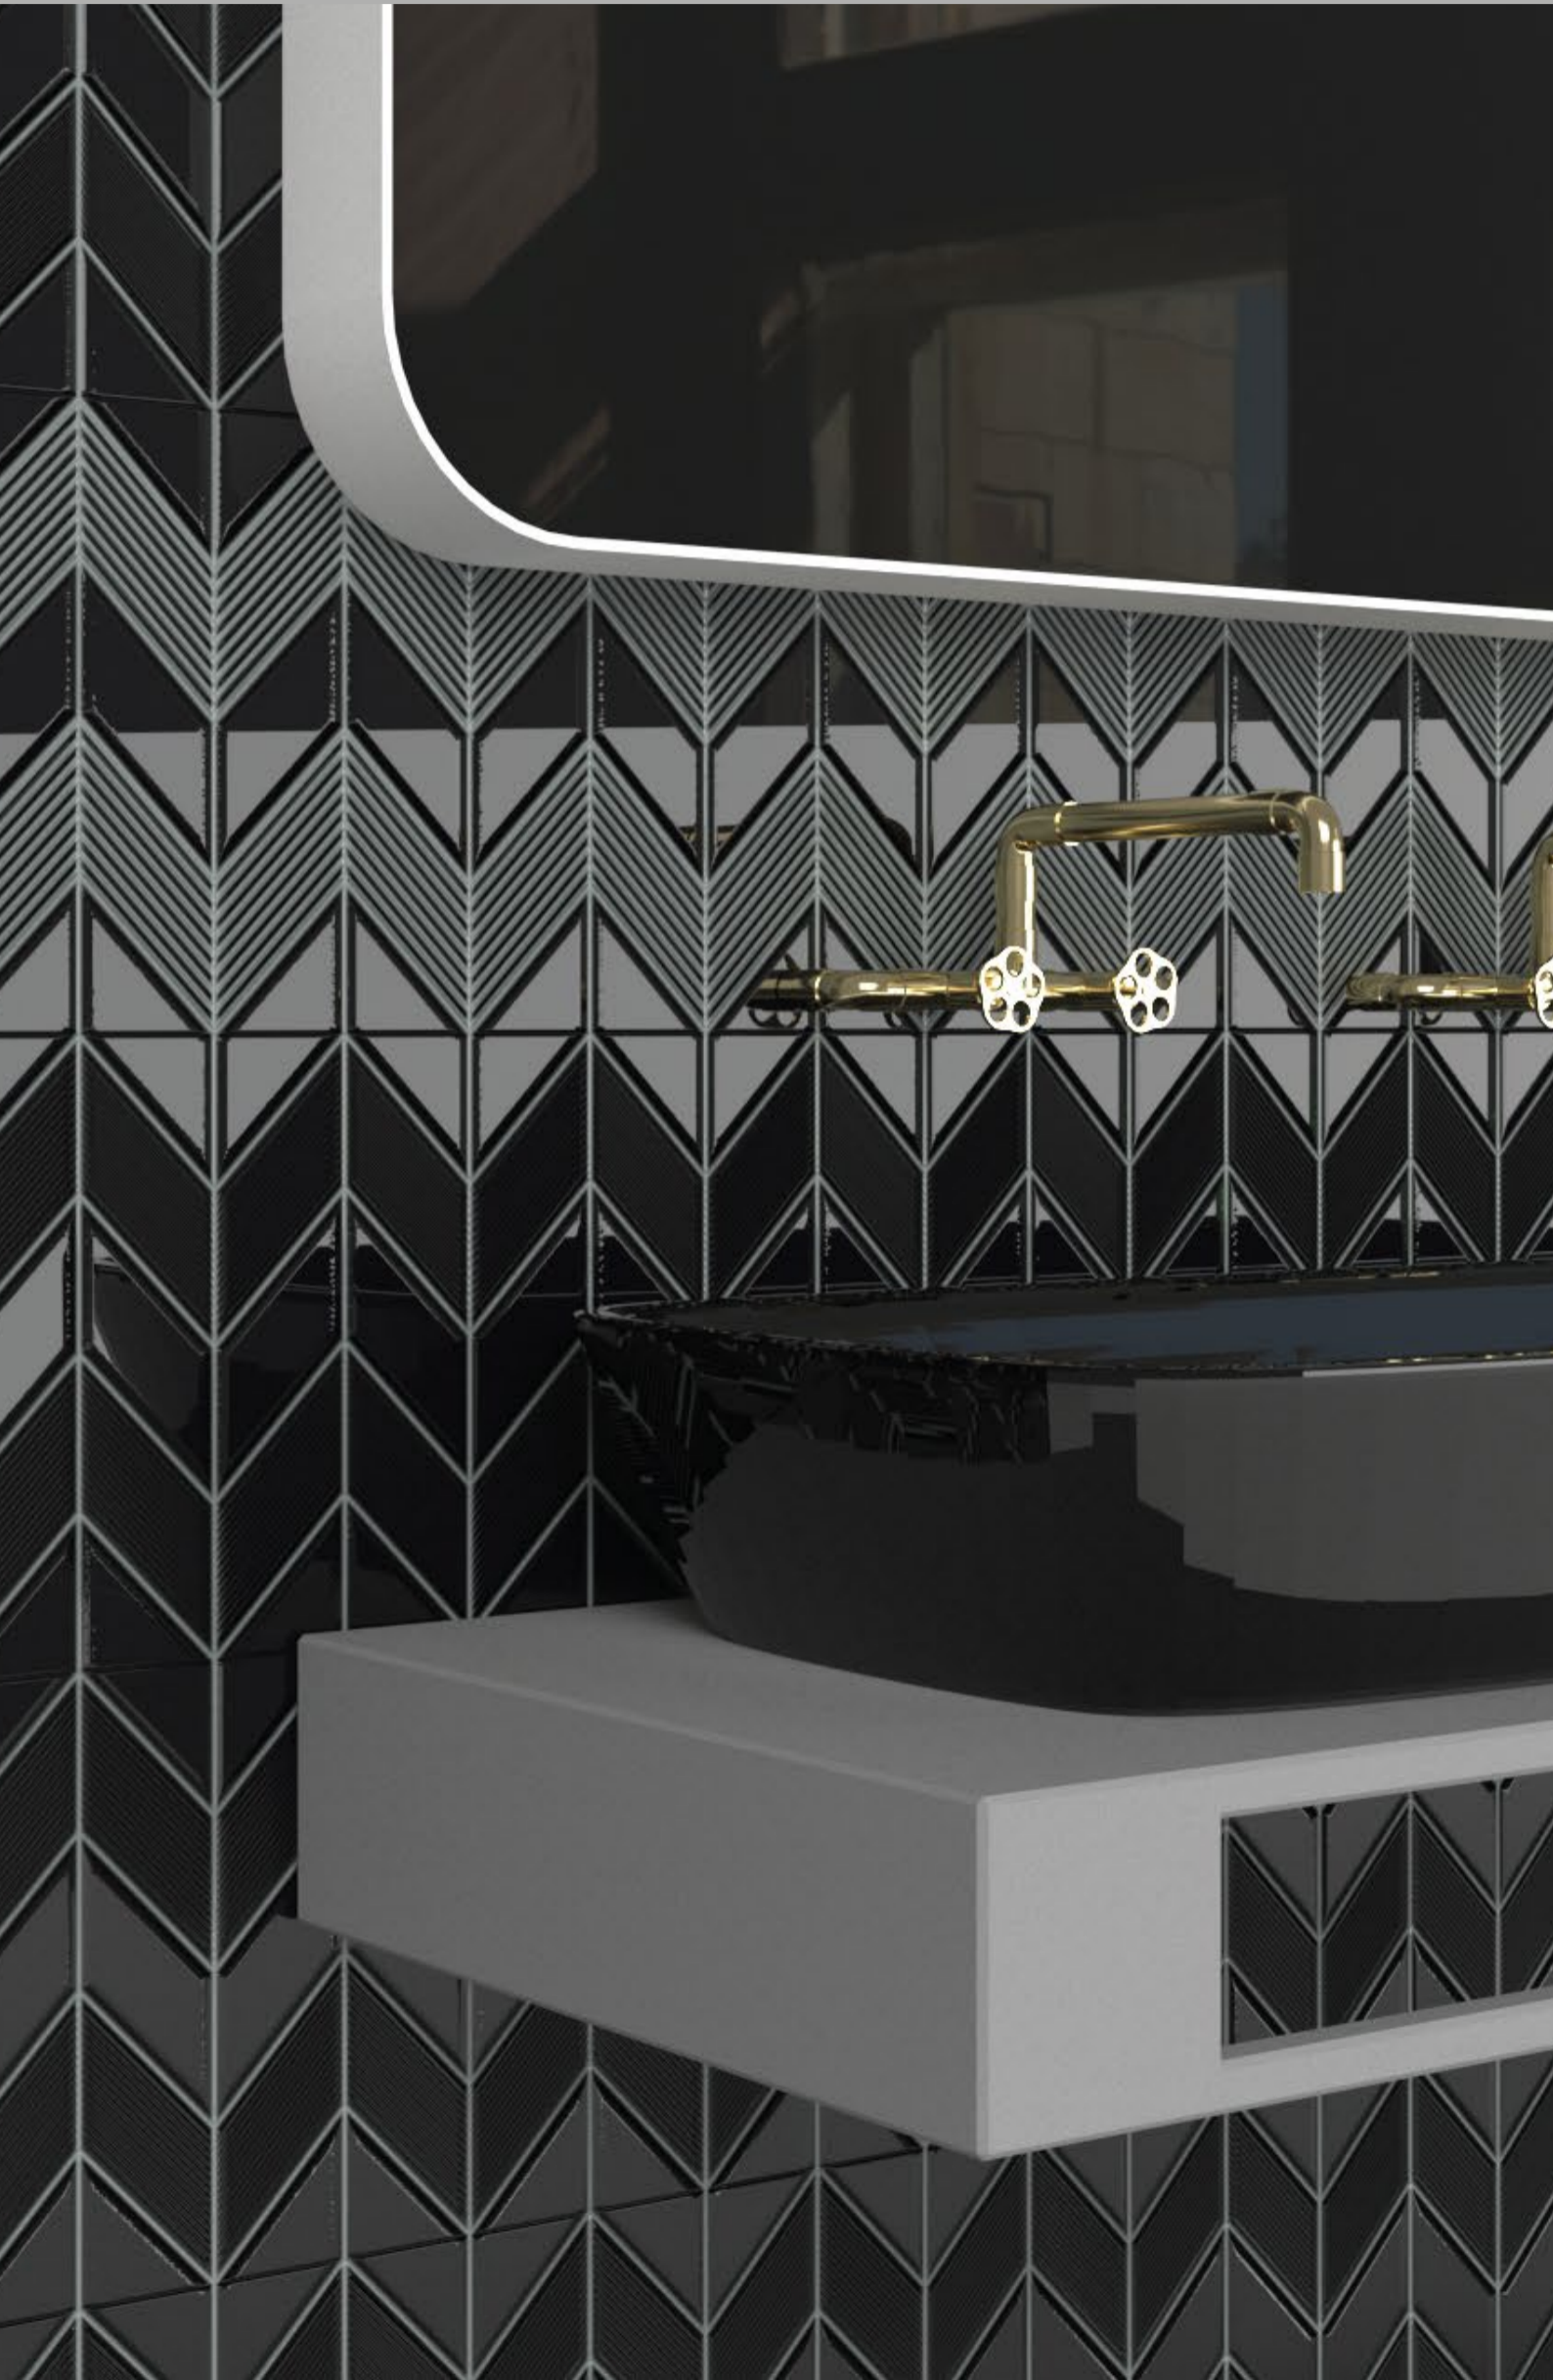

DIGITAL
WALL TILES

INDiART
CERAMIC