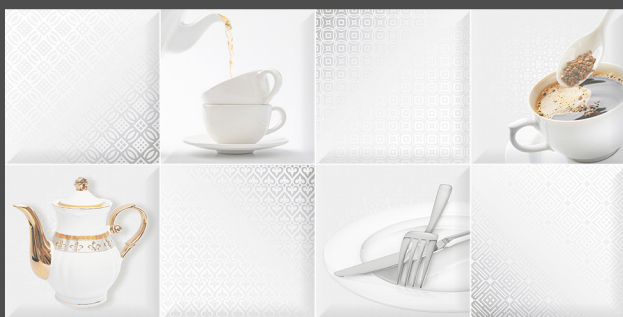

300x600 mm

DIGITAL
WALL TILES

RC-019-L-(PLAIN/RANDOM)
RC-019-HL1-(PUNCH)

RC-019-L-(PLAIN/RANDOM)
RC-019-HL2-(PUNCH)

300x600 mm

DIGITAL
WALL TILES

RC-020-L-(PUNCH/CONTINUE)
 RC-020-HL1-(PUNCH)
 RC-020-HL2-(PUNCH)