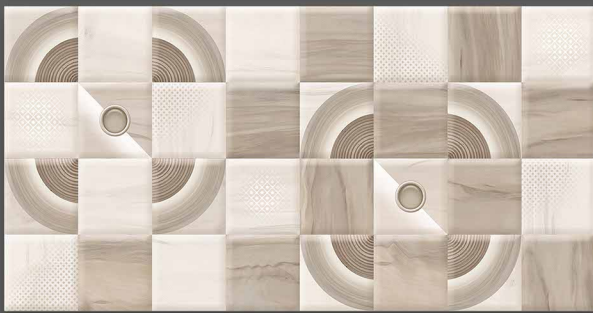

GLOSSY SERIES

KERALA WOOD-L1-(Plain/Random)

KERALA WOOD-DECOR-1-(Punch)

KERALA WOOD-D1-(Plain/Random)

KERALA WOOD-L2-(Plain/Random)

KERALA WOOD-DECOR-2-(Punch)

KERALA WOOD-D2-(Plain/Random)

300x600 mm

DIGITAL
WALL TILES