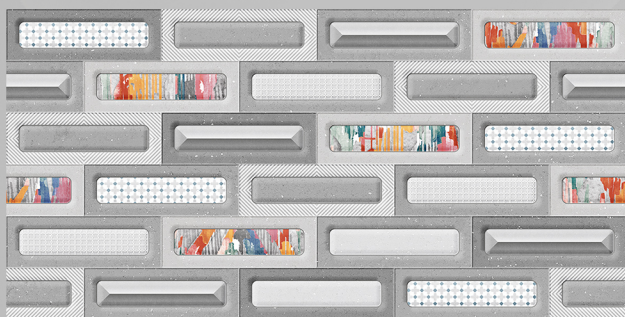

Series
LUSTER

INDiART
CERAMIC

ERGON GRAIN-LT-(PLAIN/RANDOM)

ITALUX DIVA-LT-(PLAIN/CONTINUE)

ERGON GRAIN-DECOR-1-(PUNCH-157)

ITALUX DIVA-DECOR-1-(PUNCH-177)

ERGON GRAIN-DK-(PLAIN/RANDOM)

ITALUX DIVA-DK-(PLAIN/CONTINUE)