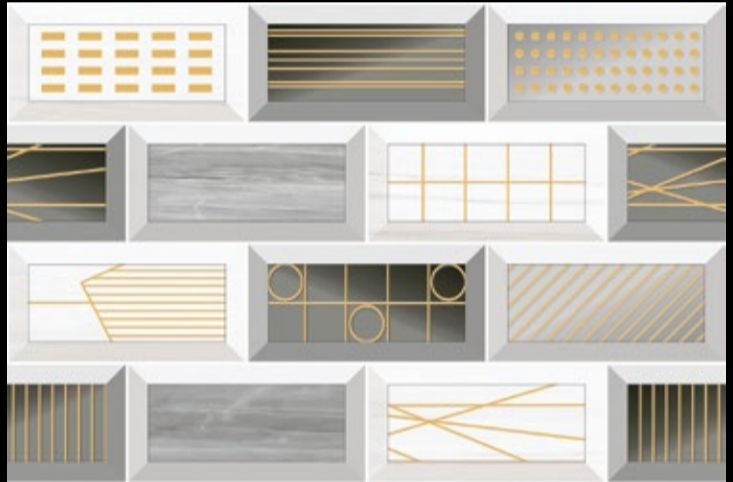

**300X
450MM**
Wall Tiles

GLOSSY
Finish

318-L

(30X30 CM FLOOR)

Specification