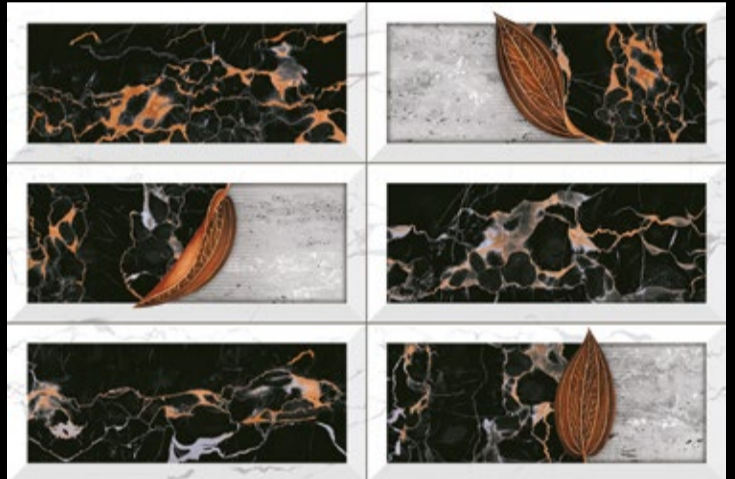

**300X
450MM**

Wall Tiles

GLOSSY

Finish

189-HL-1

Specification