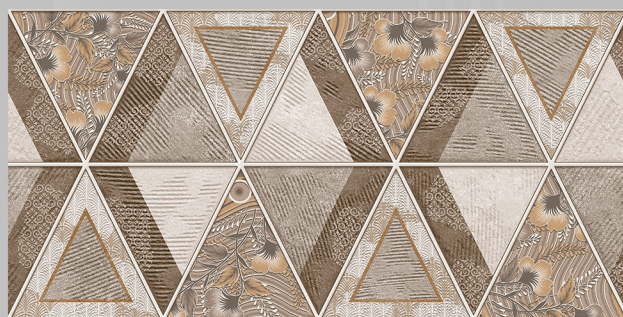

INDiART
CERAMIC

**300x
600mm**
**Ceramic
Wall Tiles**

Artistry in Every Tile

300x600 MM
DIGITAL WALL TILES

NATURE'S
SAMPLEST
SAGA

Series
**GLUE
GRENULES**

INDiART
CERAMIC

BRENNERO WARM-LT-(PLAIN/RANDOM)

LENTIGO AMBER-LT-(PLAIN/RANDOM)

BRENNERO WARM-DECOR-1-(PUNCH-76)

LENTIGO AMBER-DECOR-1-(PUNCH-188)

BRENNERO WARM-DK-(PLAIN/RANDOM)

LENTIGO AMBER-DK-(PLAIN/RANDOM)

300x600 MM
DIGITAL WALL TILES

Series
**GLUE
GRENULES**