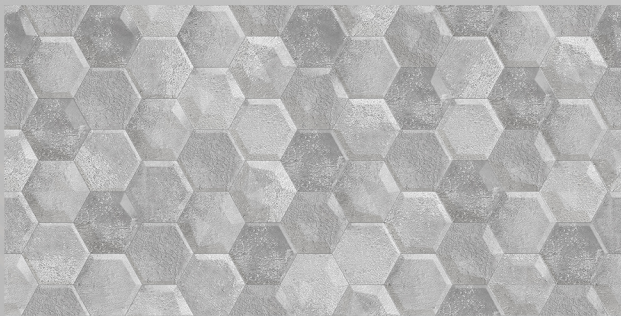

ELEGANT-DK-(PUNCH-192)