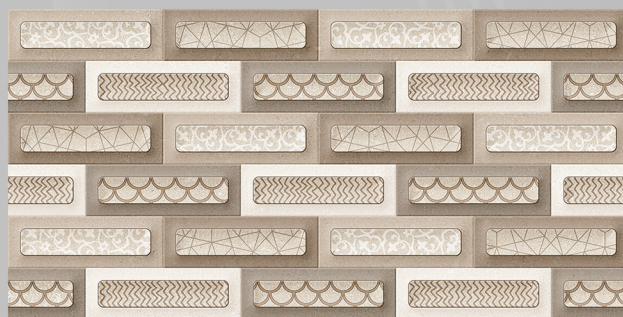

PENTAL GRIP-DECOR-1-(PUNCH-157)