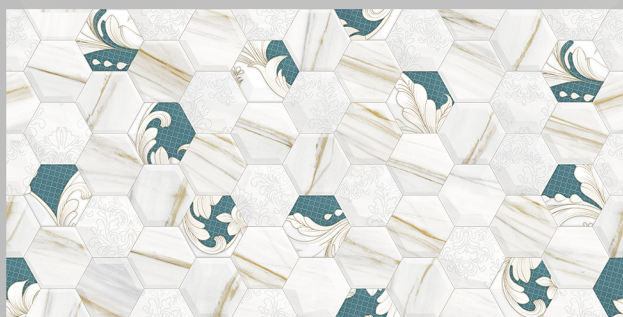

Series  
**GLUE  
GRENULES**

**INDiART**  
CERAMIC

**MASTANI ROSE-LT-(PLAIN/CONTINUE)**

**LESTRA GREY-LT-(PLAIN/RANDOM)**

**MASTANI ROSE-DECOR-1-A-B-(PLAIN/CONTINUE)**

**LESTRA GREY-DECOR-1-A-B-(PLAIN/CONTINUE)**

**300x600 MM  
DIGITAL WALL TILES**

Series  
**GLUE  
GRENULES**

**INDiART**  
CERAMIC

**MARAZZI-LT**-(PLAIN/RANDOM)

**SPUTNIC WHITE-LT**-(PLAIN/RANDOM)

**MARAZZI-DECOR-1**-(PUNCH-192)

**SPUTNIC WHITE-DECOR-1**-(PUNCH-79)