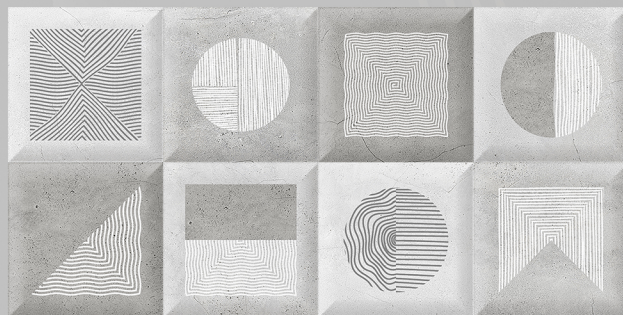

Series  
**GLUE  
GRENULES**

**INDiART**  
CERAMIC

**MASTANI ROSE-LT-(PLAIN/CONTINUE)**

**LESTRA GREY-LT-(PLAIN/RANDOM)**

**MASTANI ROSE-DECOR-1-A-B-(PLAIN/CONTINUE)**

**LESTRA GREY-DECOR-1-A-B-(PLAIN/CONTINUE)**

**300x600 MM  
DIGITAL WALL TILES**

Series  
**GLUE  
GRENULES**

**INDiART**  
CERAMIC

**MARAZZI-LT**-(PLAIN/RANDOM)

**SPUTNIC WHITE-LT**-(PLAIN/RANDOM)

**MARAZZI-DECOR-1**-(PUNCH-192)

**SPUTNIC WHITE-DECOR-1**-(PUNCH-79)

**MARAZZI-LT**-(PLAIN/RANDOM)

**SPUTNIC WHITE-LT**-(PLAIN/RANDOM)

300x600 MM  
DIGITAL WALL TILES

Series  
**GLUE  
GRENULES**

**INDiART**  
CERAMIC

**REFIN GESSO-LT**-(PLAIN/CONTINUE)

**REFIN GESSO-DECOR-1**-(PUNCH-167)

**REFIN GESSO-LT**-(PLAIN/CONTINUE)

**VENETIAN MOTION-LT**-(PLAIN/RANDOM)

**VENETIAN MOTION-DECOR-1**-(PUNCH-1)

**VENETIAN MOTION-DK**-(PLAIN/RANDOM)

300x600 MM  
DIGITAL WALL TILES

300x600 MM  
DIGITAL WALL TILES