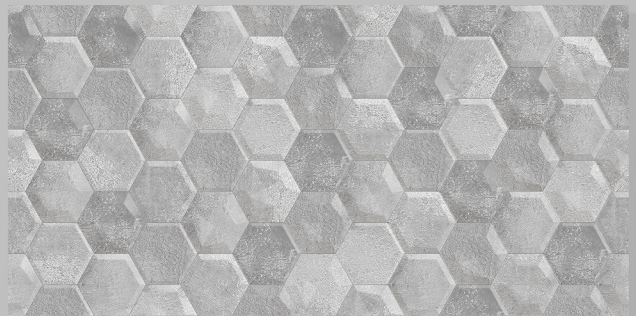

ELEGANT-DK-(PUNCH-192)

300x600 MM
DIGITAL WALL TILES