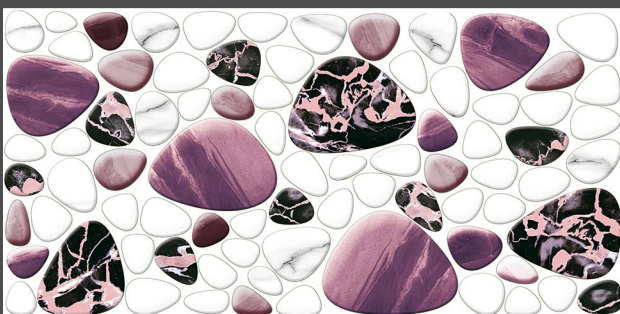

2096-HL3-(PUNCH)