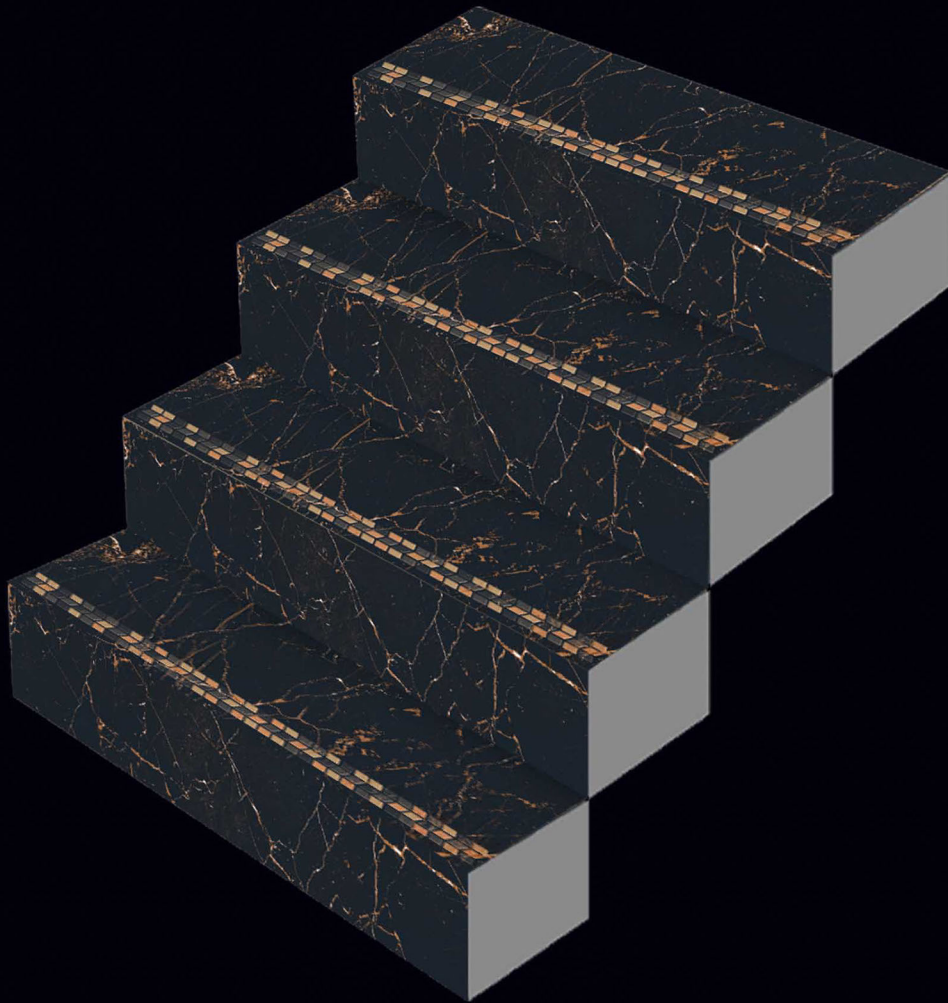

STEP TILE

INTERIOR USE

WATER RESISTANT

SATIN RESISTANT

RANDOM