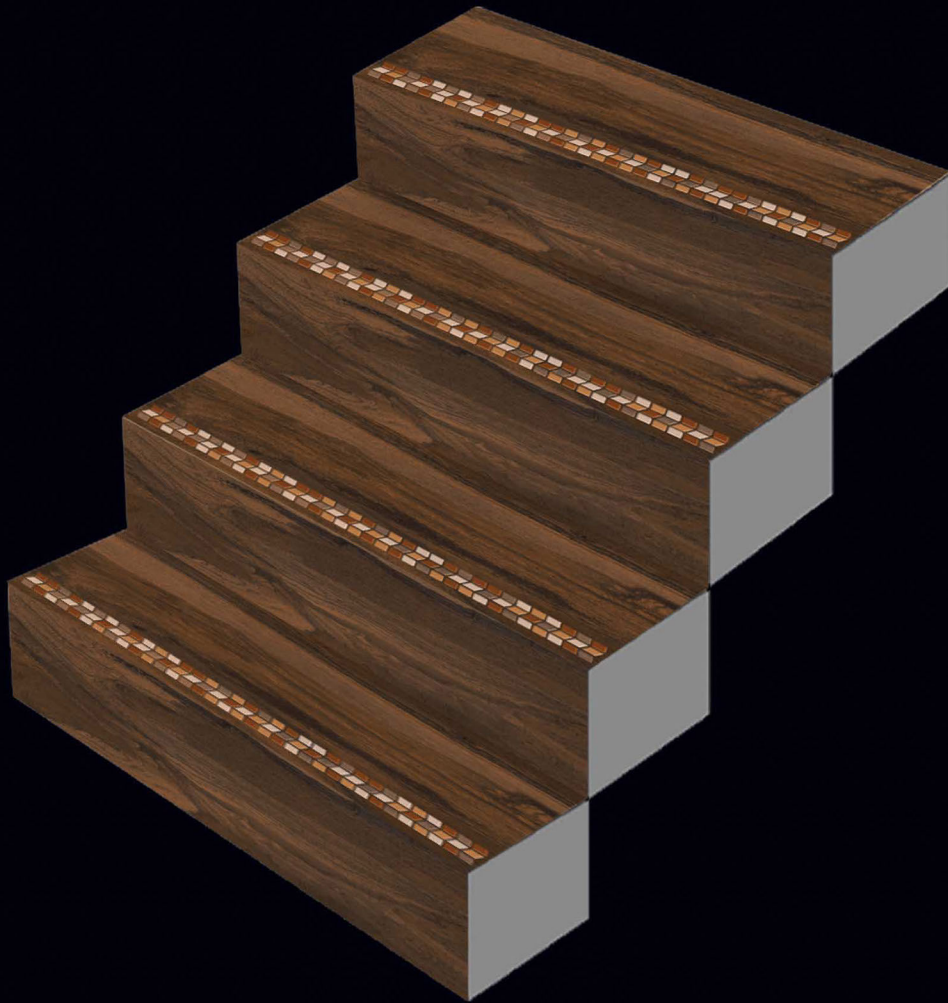

VOLVO
STEP & RISER

GVT
3 FEET STEP TILE

900x300mm

900x200mm

STEP TILE

INTERIOR USE

WATER RESISTANT

SATIN RESISTANT

RANDOM