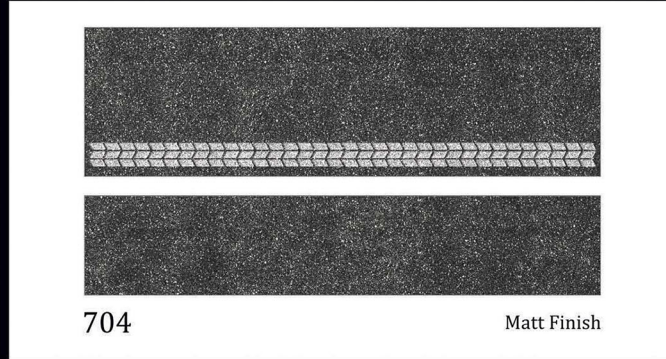

VOLVO
STEP & RISER

GVT
3 FEET STEP TILE

900x300mm

900x200mm

STEP TILE

INTERIOR USE

WATER RESISTANT

SATIN RESISTANT

RANDOM