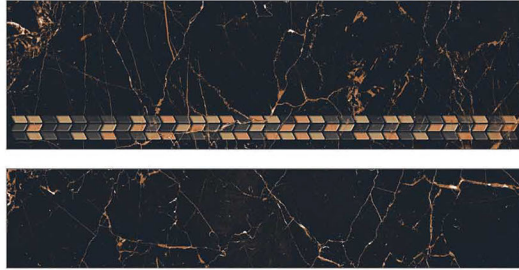

900x300mm

900x200mm

703

Matt Finish

STEP TILE

INTERIOR USE

WATER RESISTANT

SATIN RESISTANT