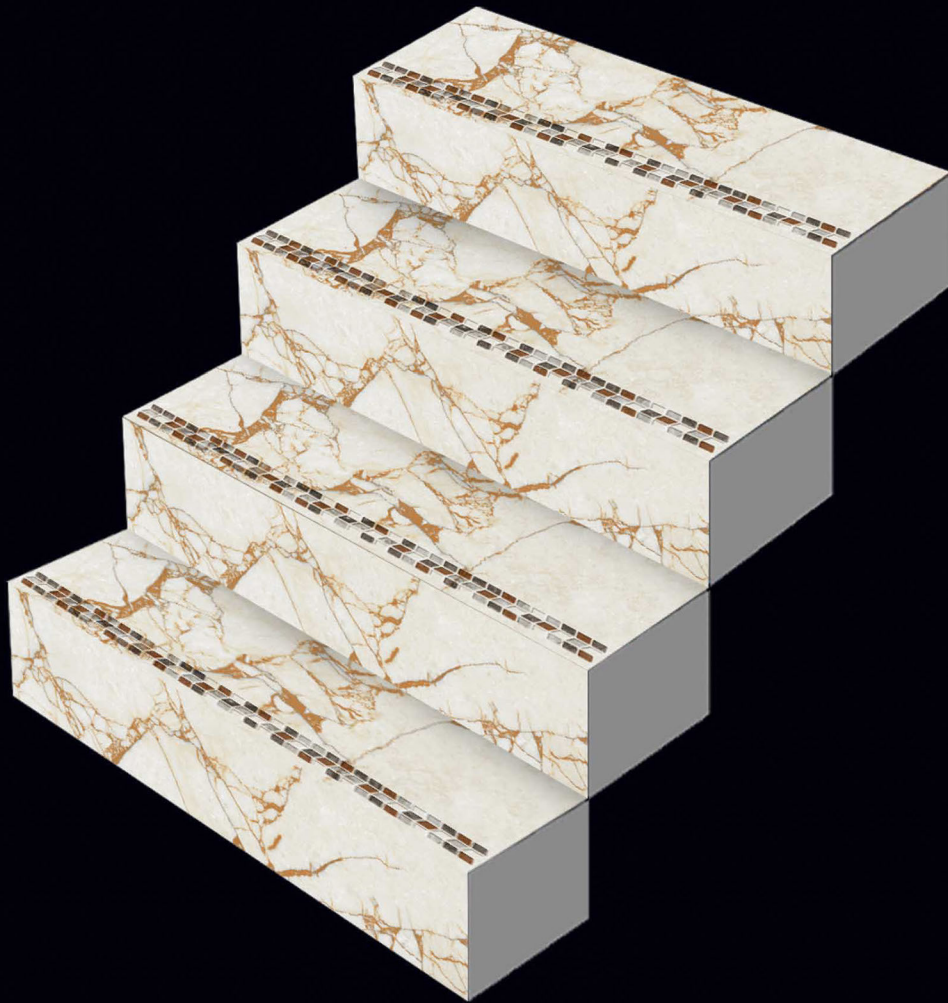

STEP TILE

INTERIOR USE

WATER RESISTANT

SATIN RESISTANT

RANDOM