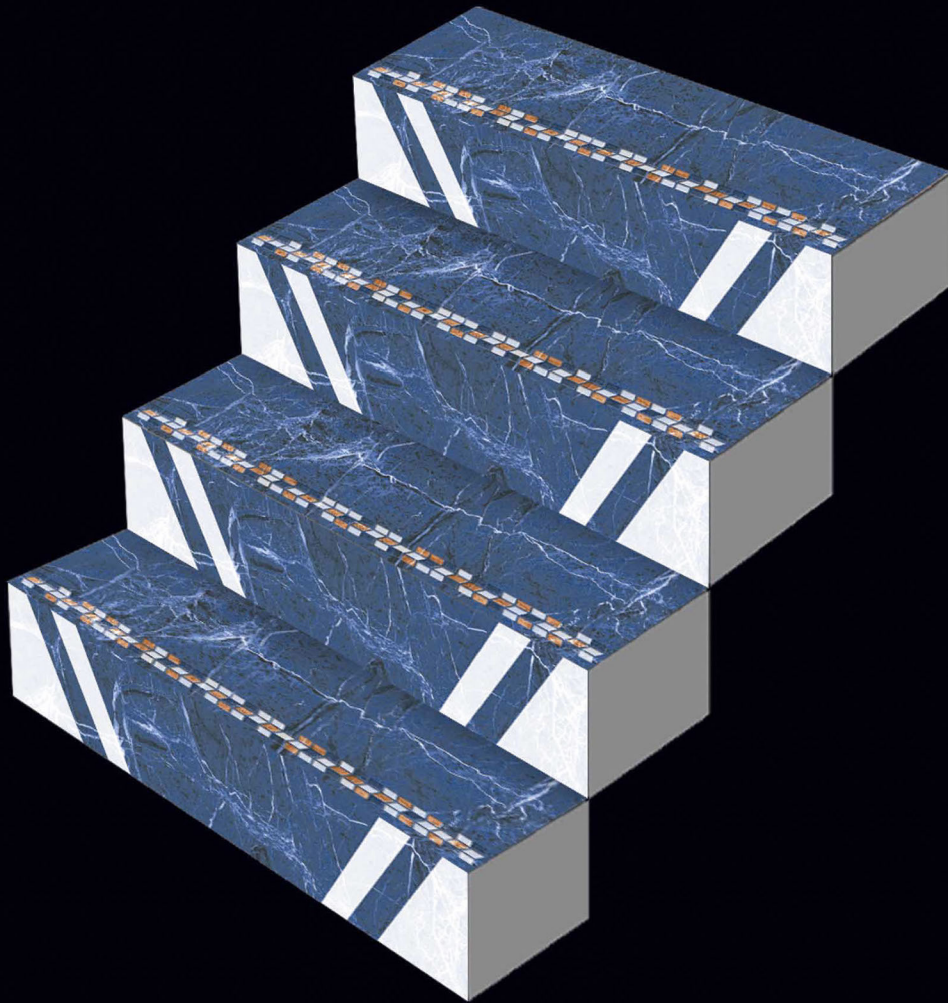

VOLVO
STEP & RISER

GVT
3 FEET STEP TILE

900x300mm

900x200mm

STEP TILE

INTERIOR USE

WATER RESISTANT

SATIN RESISTANT

RANDOM