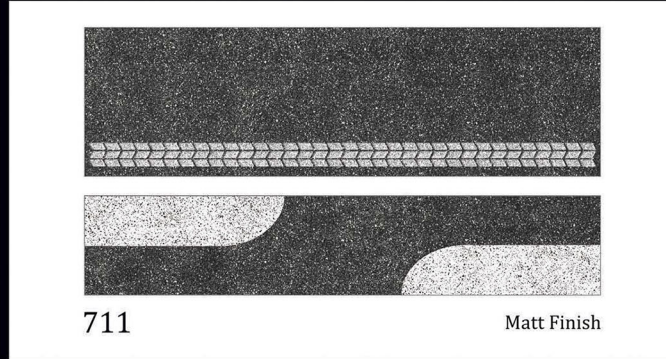

VOLVO
STEP & RISER

GVT
3 FEET STEP TILE

900x300mm

900x200mm

STEP TILE

INTERIOR USE

WATER RESISTANT

SATIN RESISTANT

RANDOM