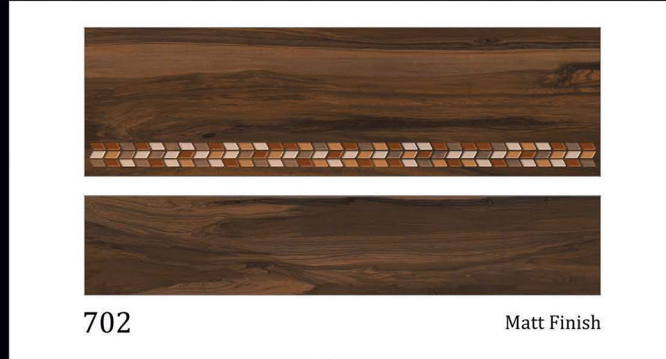

VOLVO
STEP & RISER

GVT
3 FEET STEP TILE

900x300mm

900x200mm

STEP TILE

INTERIOR USE

WATER RESISTANT

SATIN RESISTANT

RANDOM