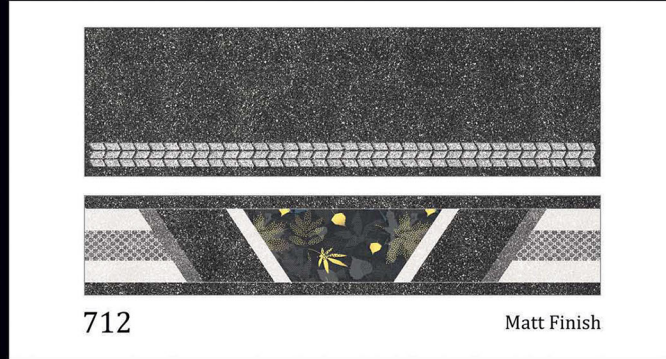

VOLVO
STEP & RISER

GVT
3 FEET STEP TILE

900x300mm

900x200mm

STEP TILE

INTERIOR USE

WATER RESISTANT

SATIN RESISTANT

RANDOM