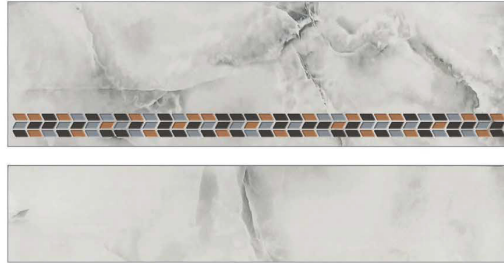

## Vivid & Soothing

Get the perfect tiles which look stunning, elegant, advanced, vibrant and relaxing.

VOLVO  
STEP & RISER

GVT  
3 FEET STEP TILE

900x300mm

900x200mm

701

Matt Finish