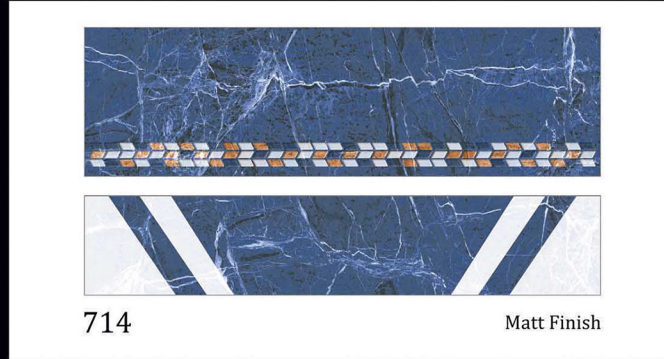

VOLVO
STEP & RISER

GVT
3 FEET STEP TILE

900x300mm

900x200mm

STEP TILE

INTERIOR USE

WATER RESISTANT

SATIN RESISTANT

RANDOM