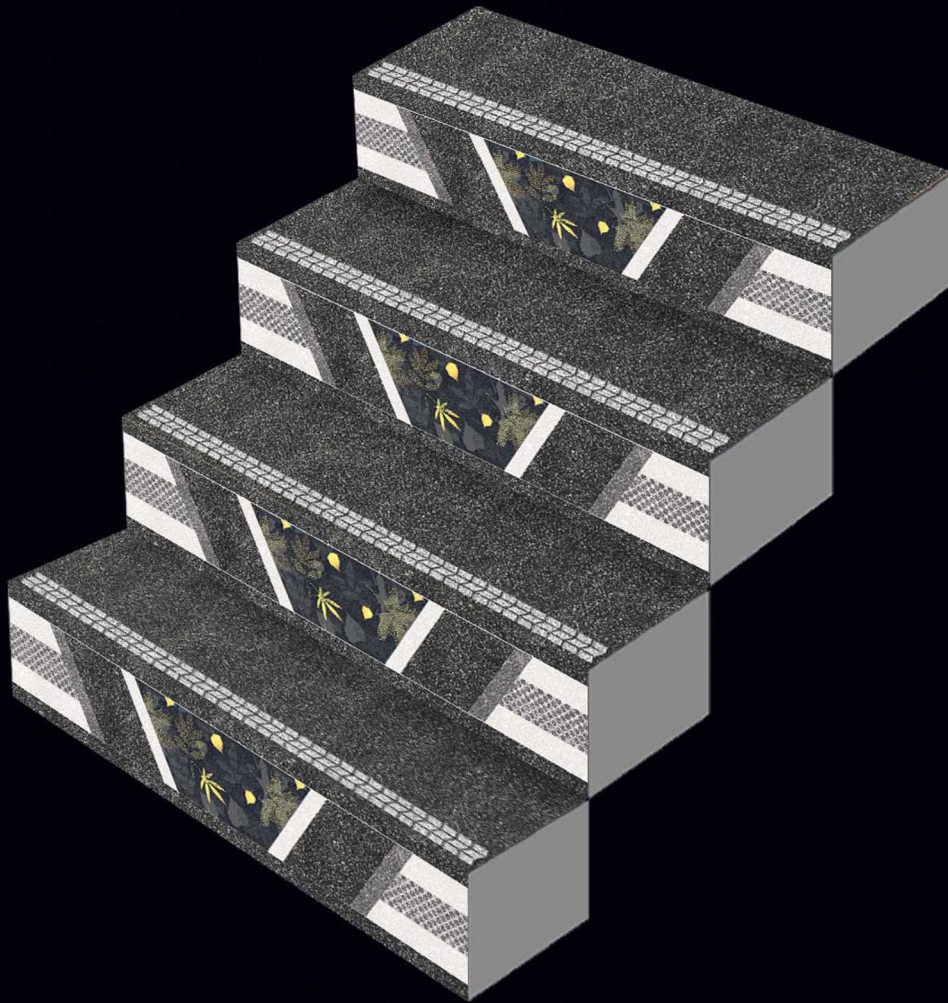

VOLVO
STEP & RISER

GVT
3 FEET STEP TILE

900x300mm

900x200mm

STEP TILE

INTERIOR USE

WATER RESISTANT

SATIN RESISTANT

RANDOM