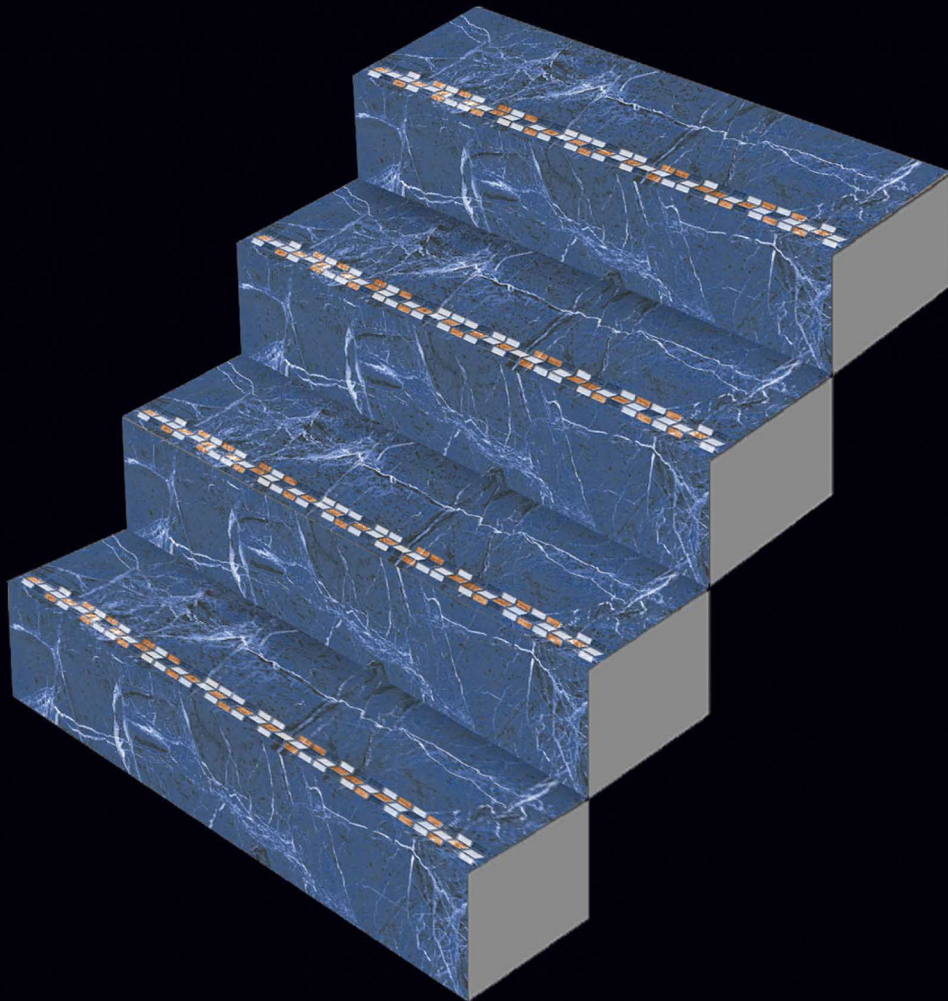

GVT  
3 FEET STEP TILE

900x300mm

900x200mm

708

Matt Finish

STEP TILE

INTERIOR USE

WATER RESISTANT