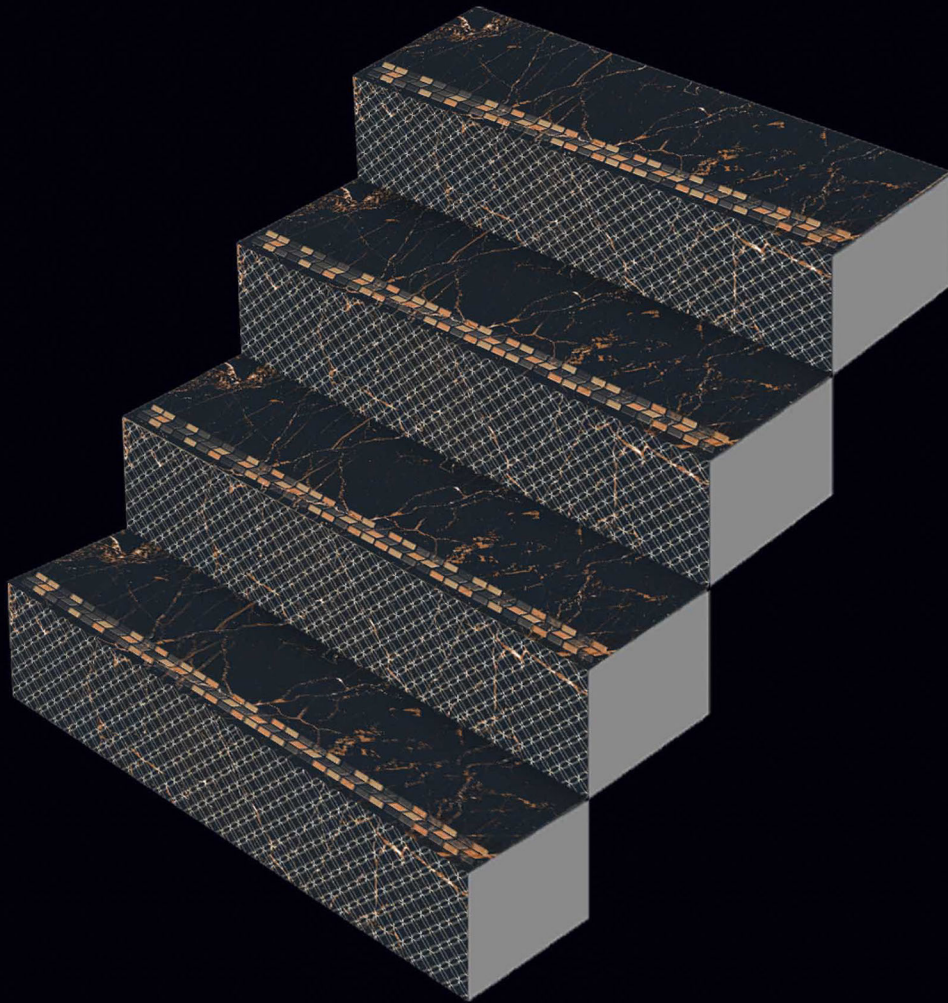

STEP TILE

INTERIOR USE

WATER RESISTANT

SATIN RESISTANT

RANDOM