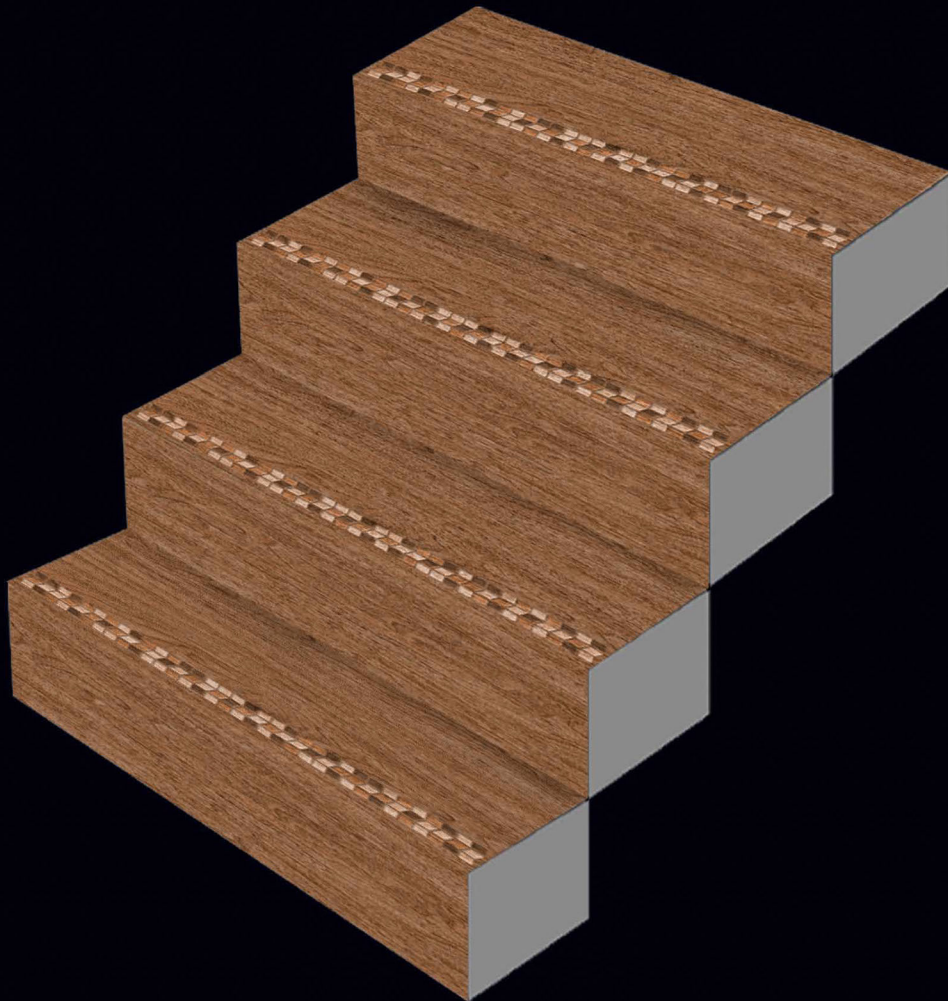

SATIN RESISTANT

RANDOM

VOLVO  
STEP & RISER

GVT  
3 FEET STEP TILE

900x300mm

900x200mm

STEP TILE

INTERIOR USE