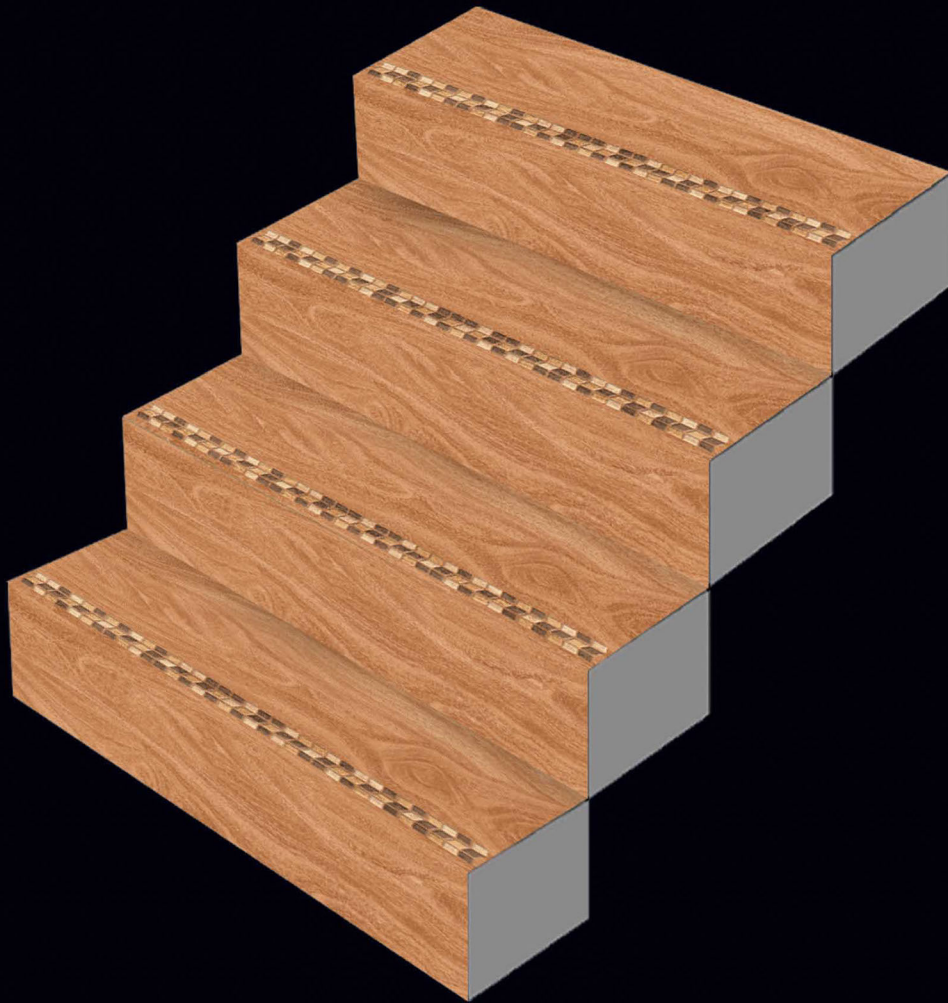

VOLVO
STEP & RISER

GVT
3 FEET STEP TILE

900x300mm

900x200mm

STEP TILE

INTERIOR USE

WATER RESISTANT

SATIN RESISTANT

RANDOM