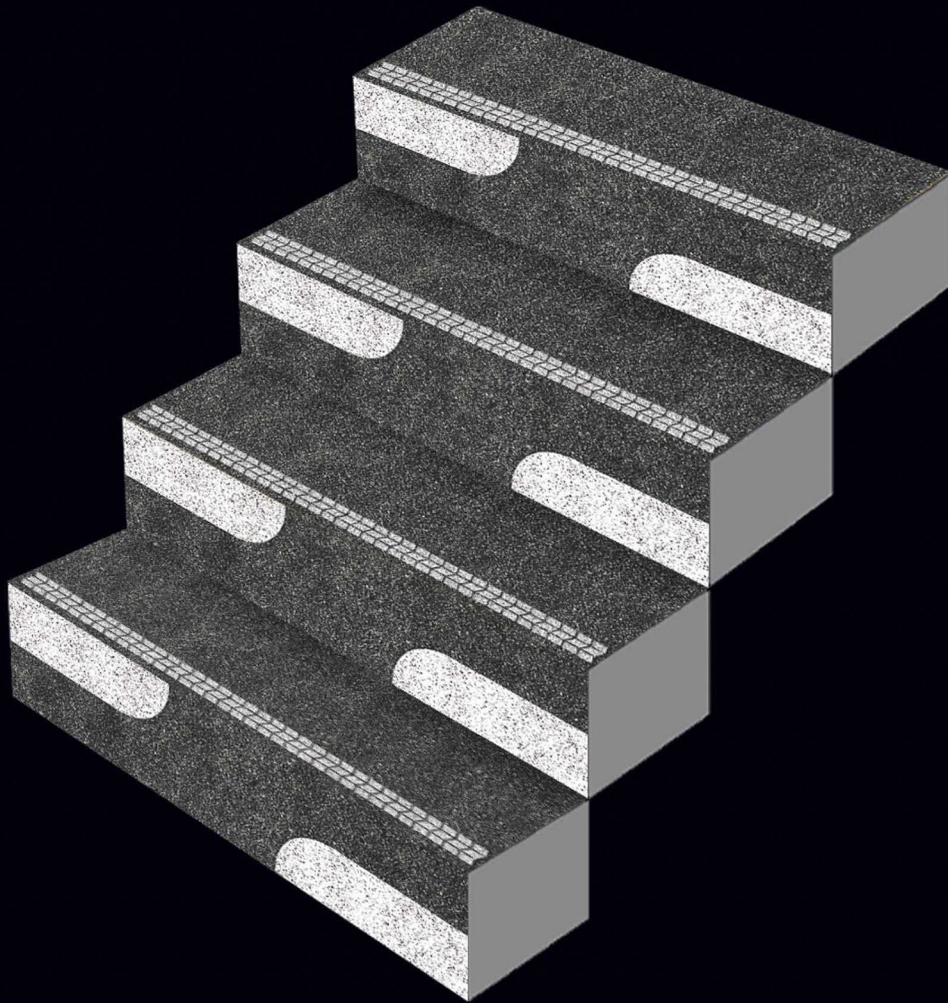

VOLVO
STEP & RISER

GVT
3 FEET STEP TILE

900x300mm

900x200mm

STEP TILE

INTERIOR USE

WATER RESISTANT

SATIN RESISTANT

RANDOM