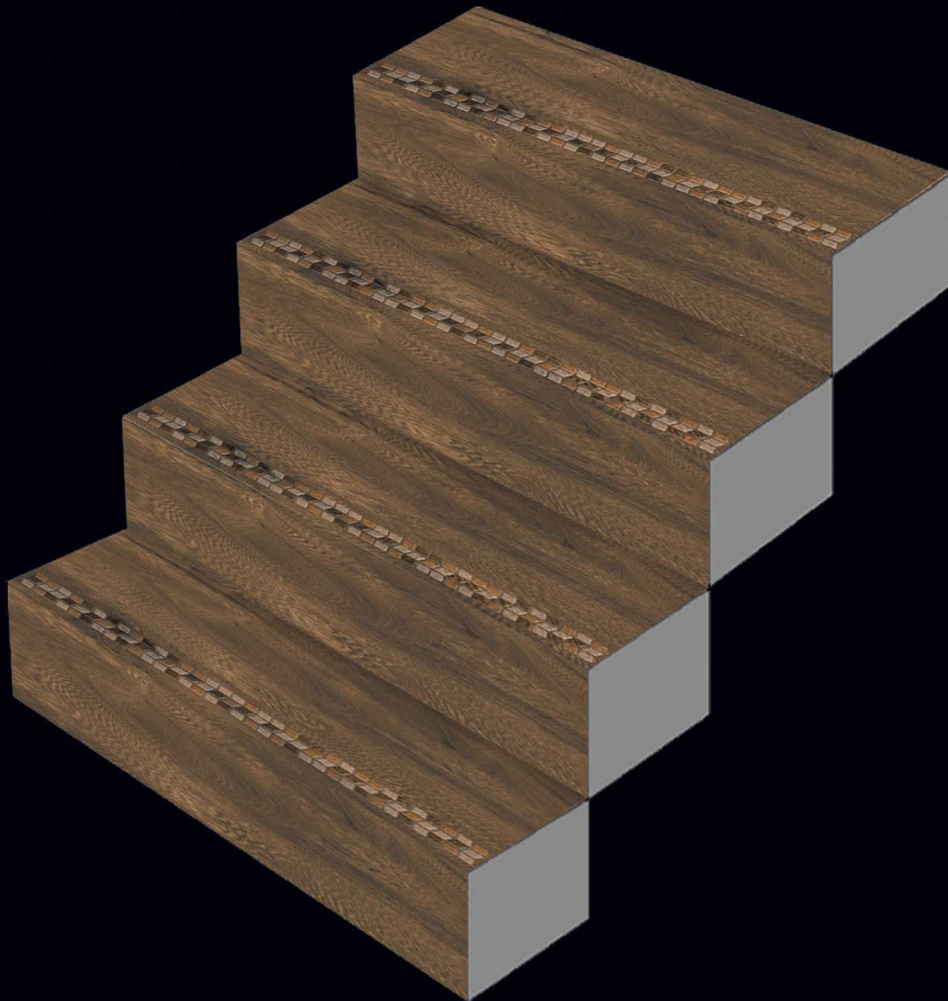

SATIN RESISTANT

RANDOM

VOLVO  
STEP & RISER

GVT  
3 FEET STEP TILE

900x300mm

900x200mm

STEP TILE

INTERIOR USE