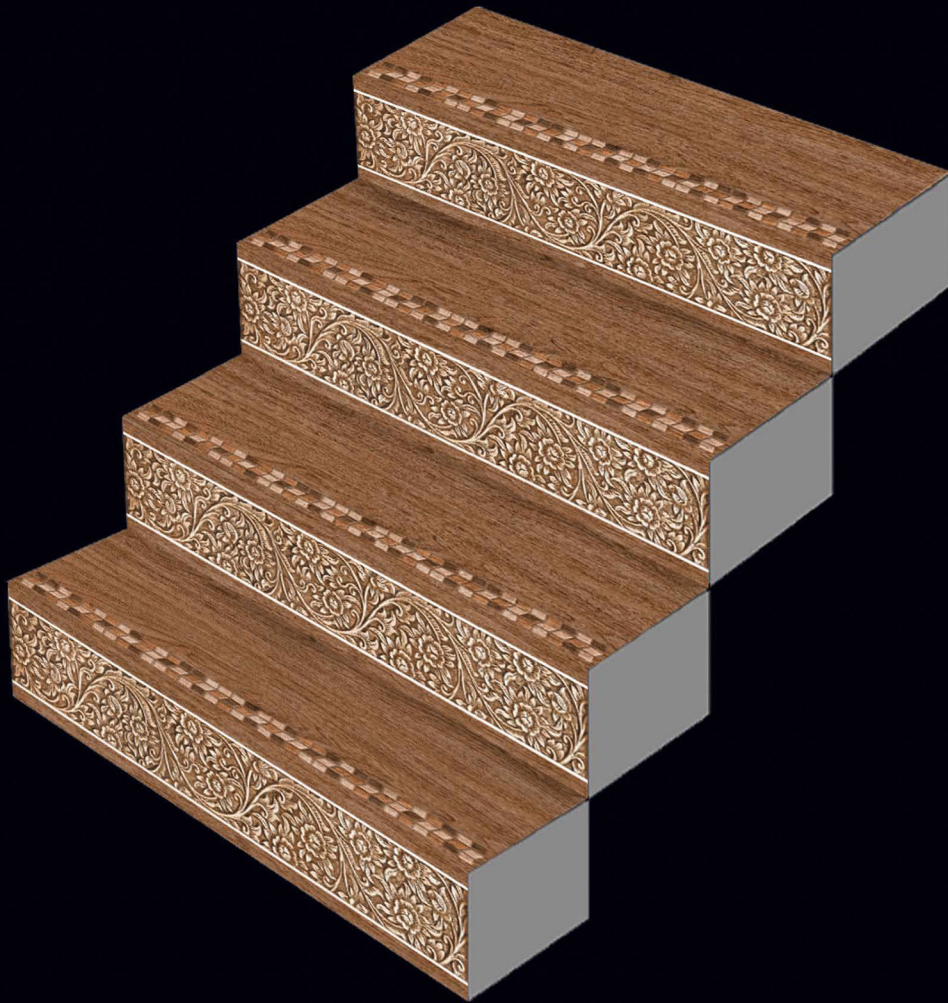

VOLVO
STEP & RISER

GVT
3 FEET STEP TILE

900x300mm

900x200mm

STEP TILE

INTERIOR USE

WATER RESISTANT

SATIN RESISTANT

RANDOM