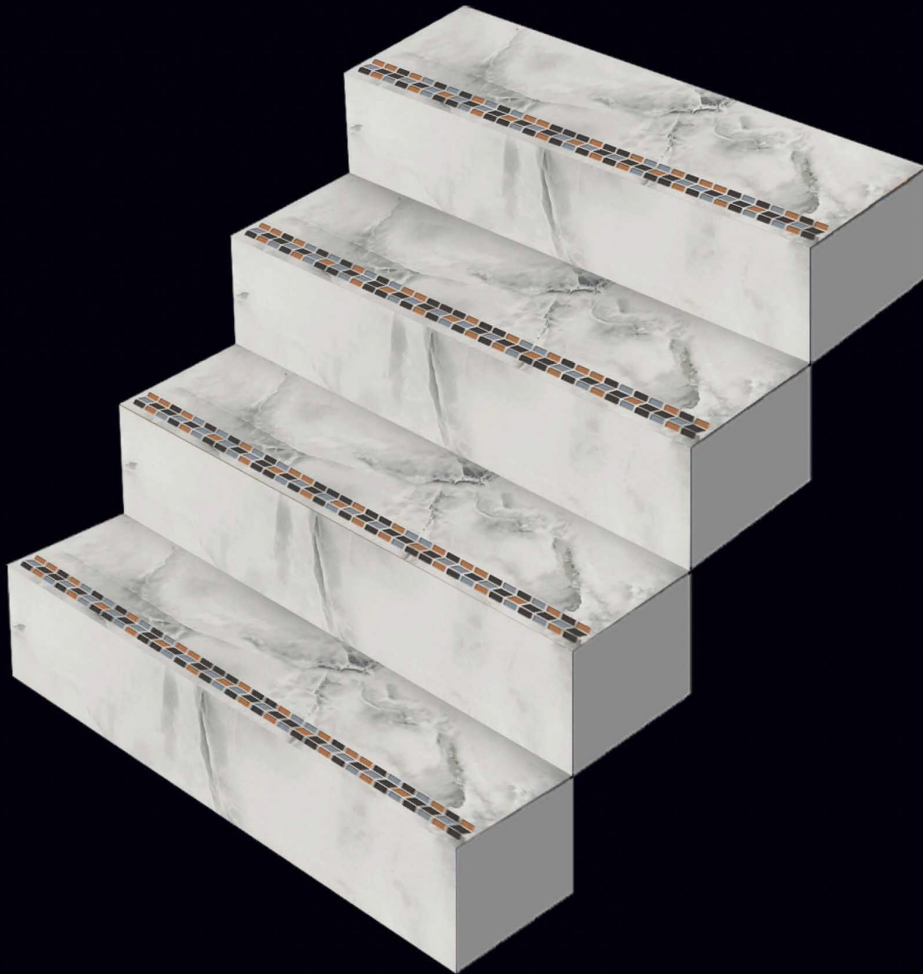

## Vivid & Soothing

Get the perfect tiles which look stunning, elegant, advanced, vibrant and relaxing.

VOLVO  
STEP & RISER

GVT  
3 FEET STEP TILE

900x300mm

900x200mm

701

Matt Finish