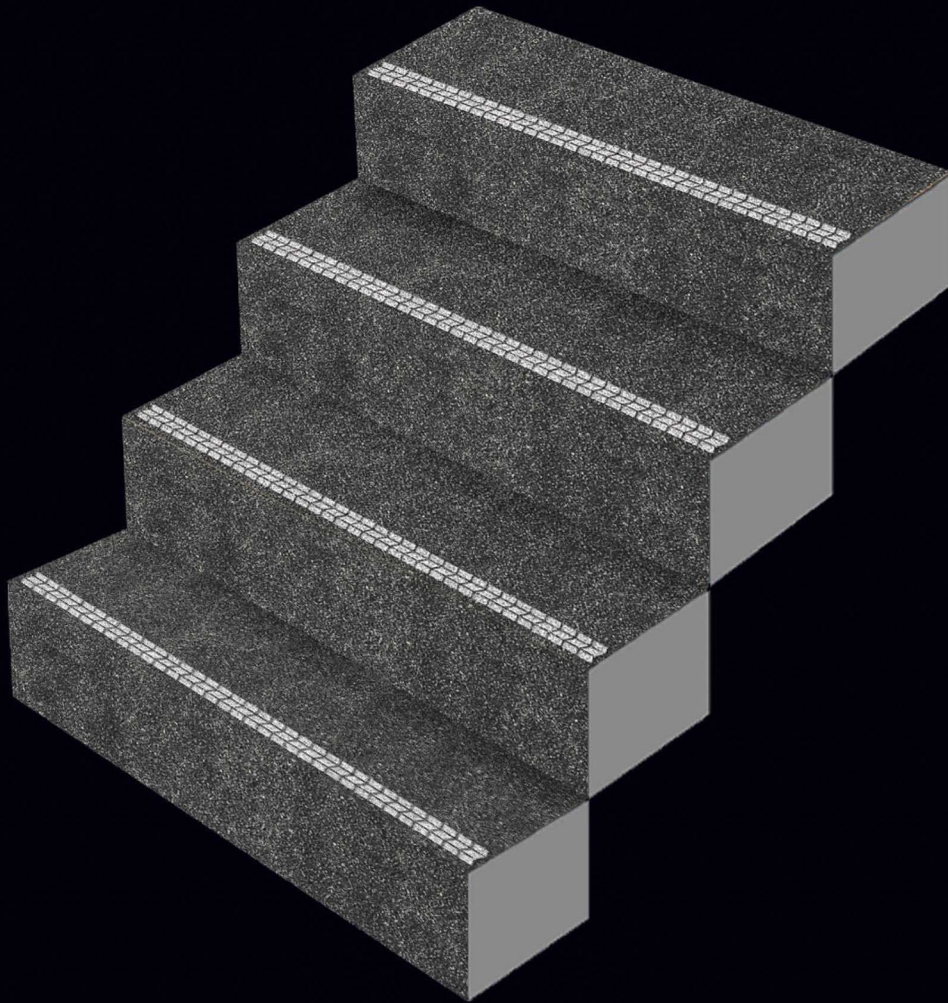

VOLVO
STEP & RISER

GVT
3 FEET STEP TILE

900x300mm

900x200mm

STEP TILE

INTERIOR USE

WATER RESISTANT

SATIN RESISTANT

RANDOM