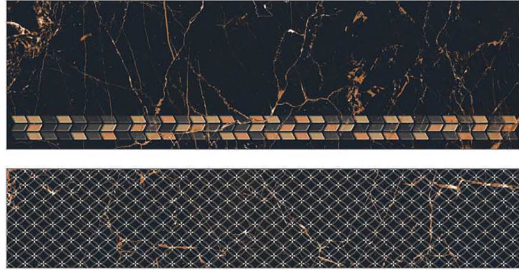

WATER RESISTANT

SATIN RESISTANT

RANDOM

VOLVO  
STEP & RISER

GVT  
3 FEET STEP TILE

900x300mm

900x200mm

710