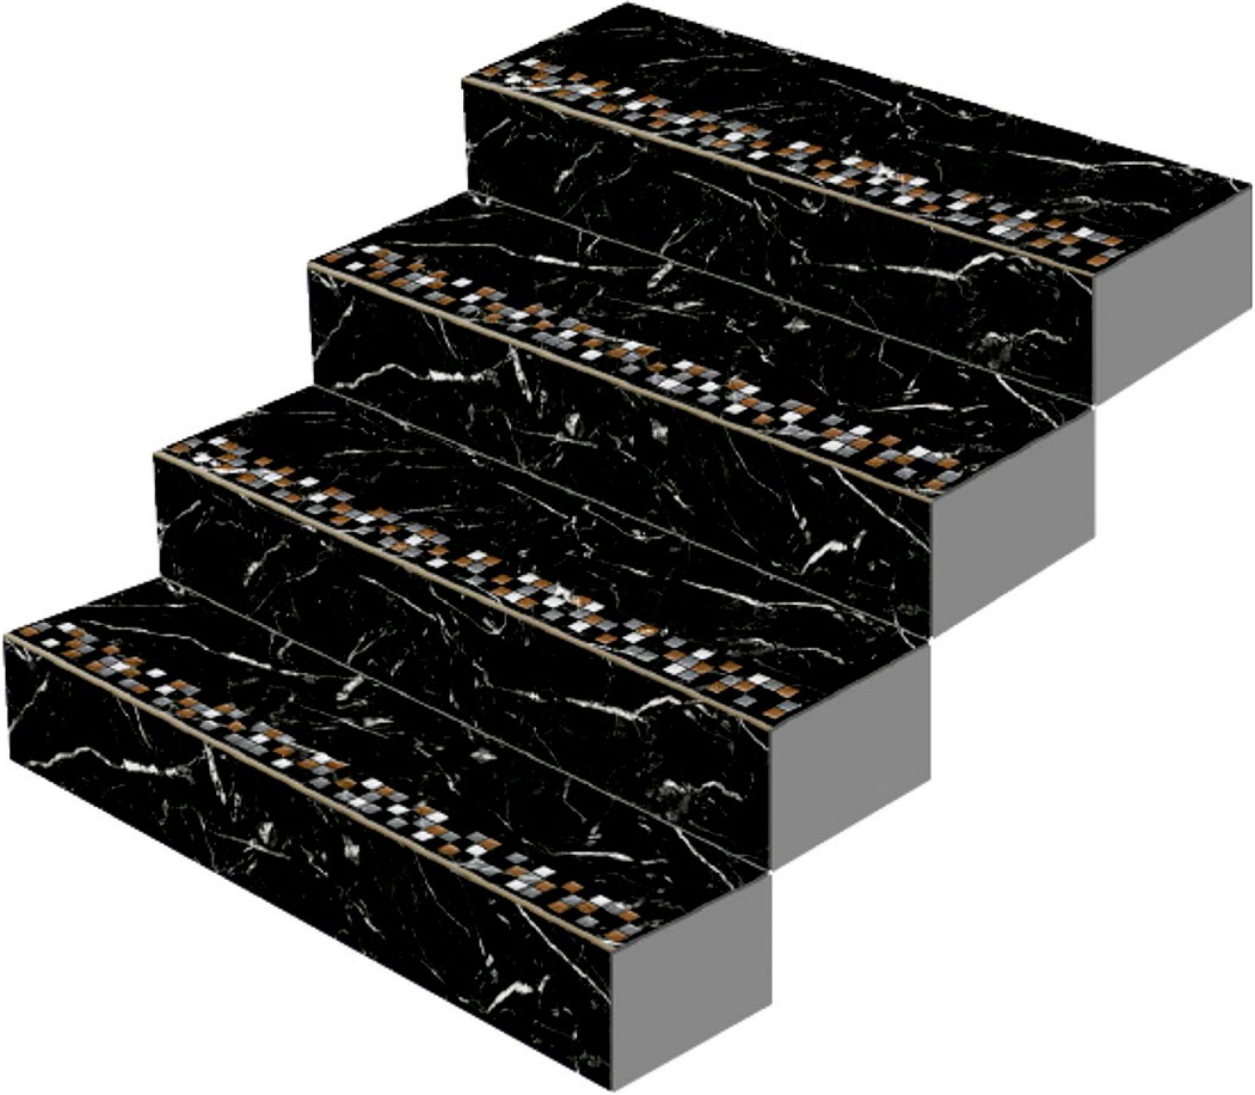

SATIN RESISTANT

RANDOM

VITRIFIED
STEP & RISER

PIXEL SERIES
4 FEET STEP TILE

1200x300mm
1200x200mm

P-908

VITRIFIED
STEP & RISER

PIXEL SERIES
4 FEET STEP TILE