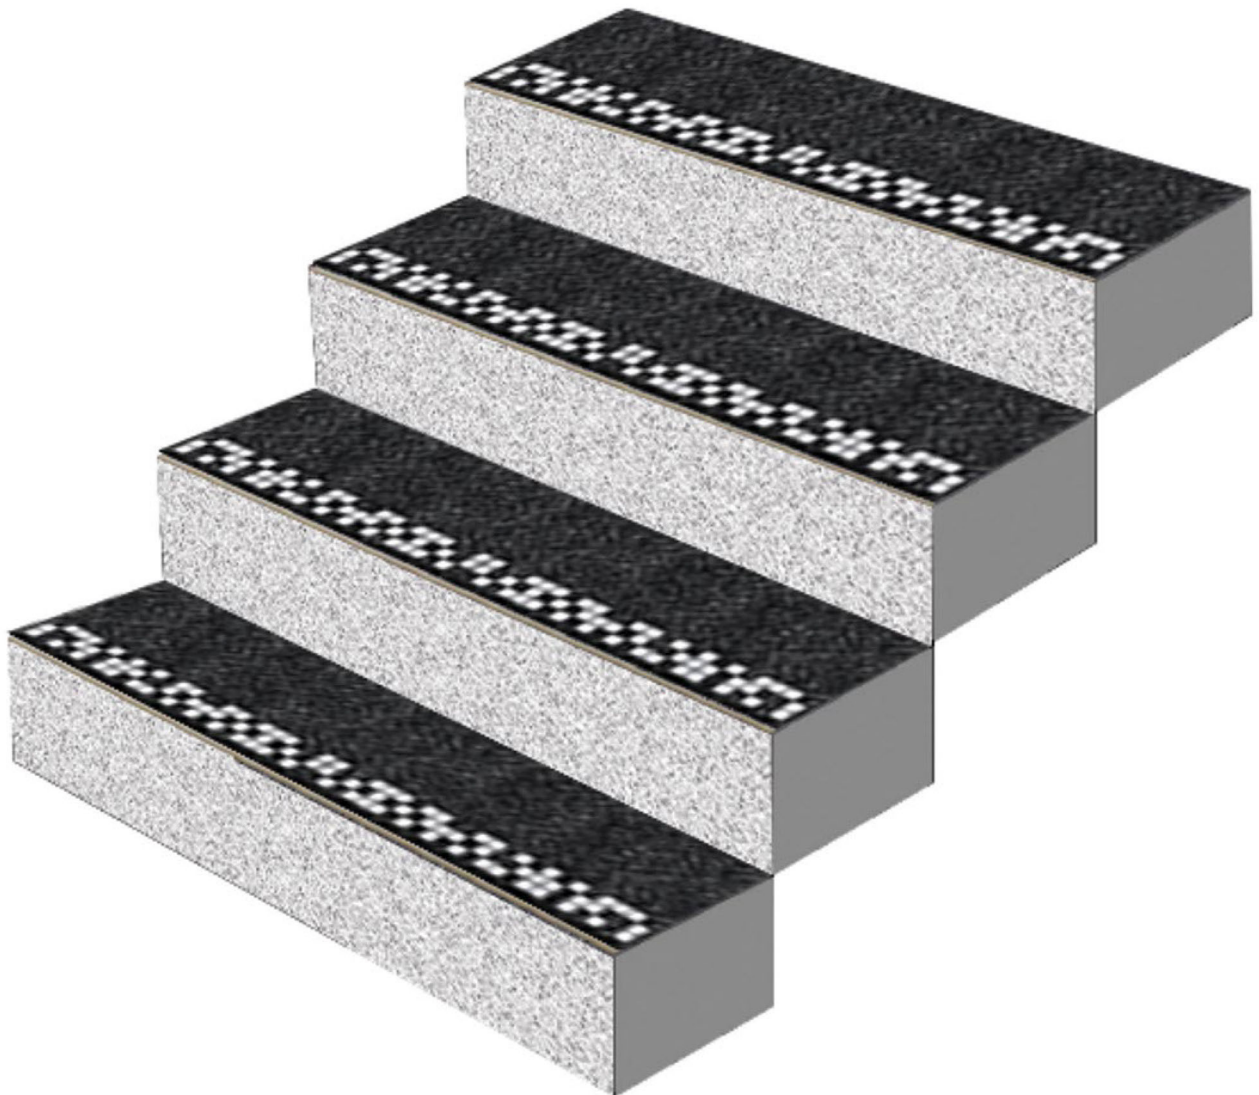

STEP TILE

INTERIOR USE

WATER RESISTANT

SATIN RESISTANT

RANDOM