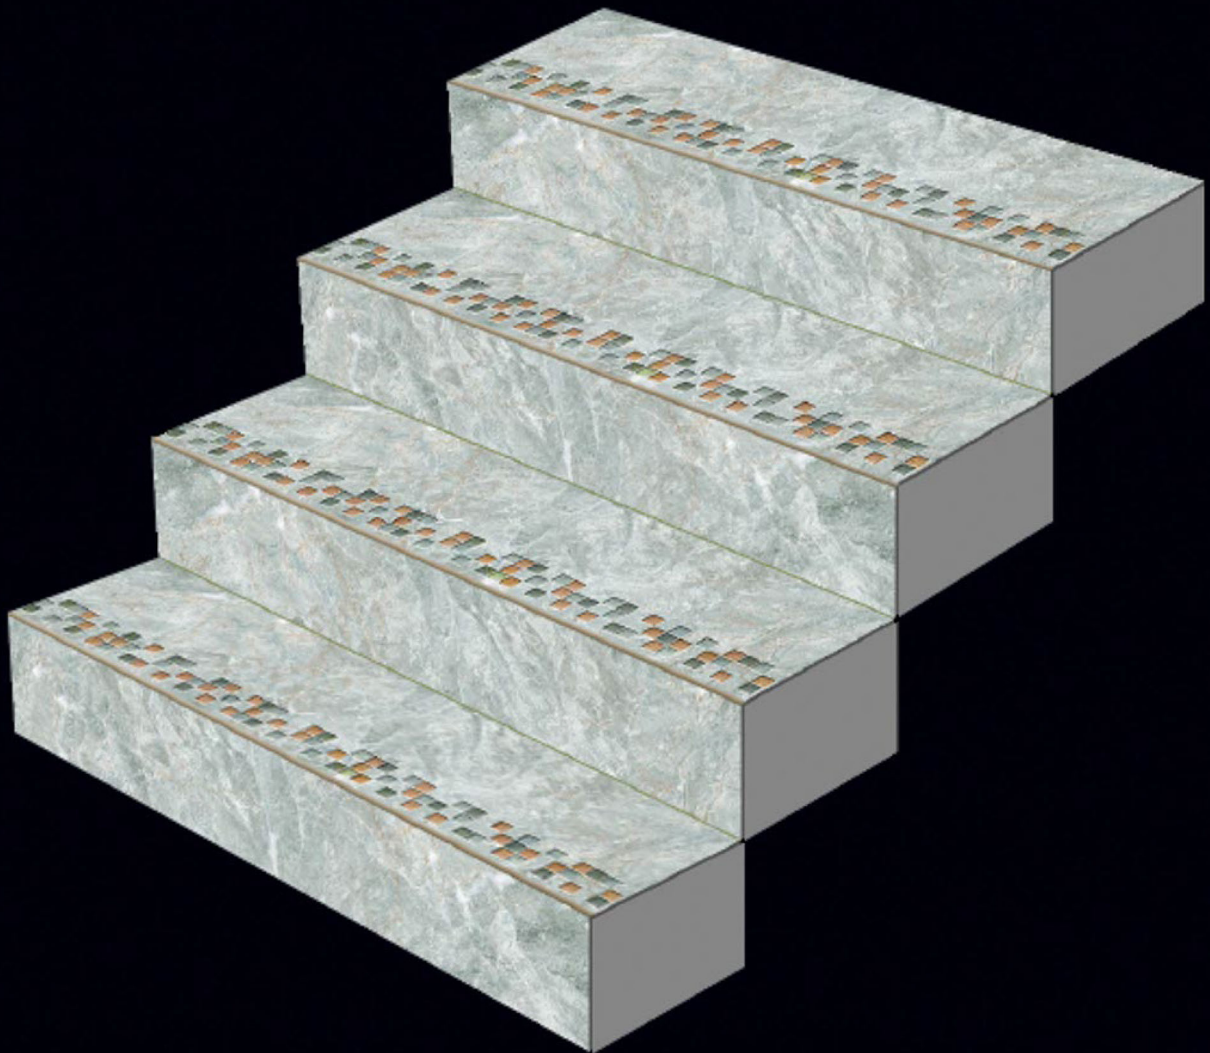

VITRIFIED
STEP & RISER

PIXEL SERIES
4 FEET STEP TILE

1200x300mm

1200x200mm

STEP TILE

INTERIOR USE

WATER RESISTANT

SATIN RESISTANT

RANDOM