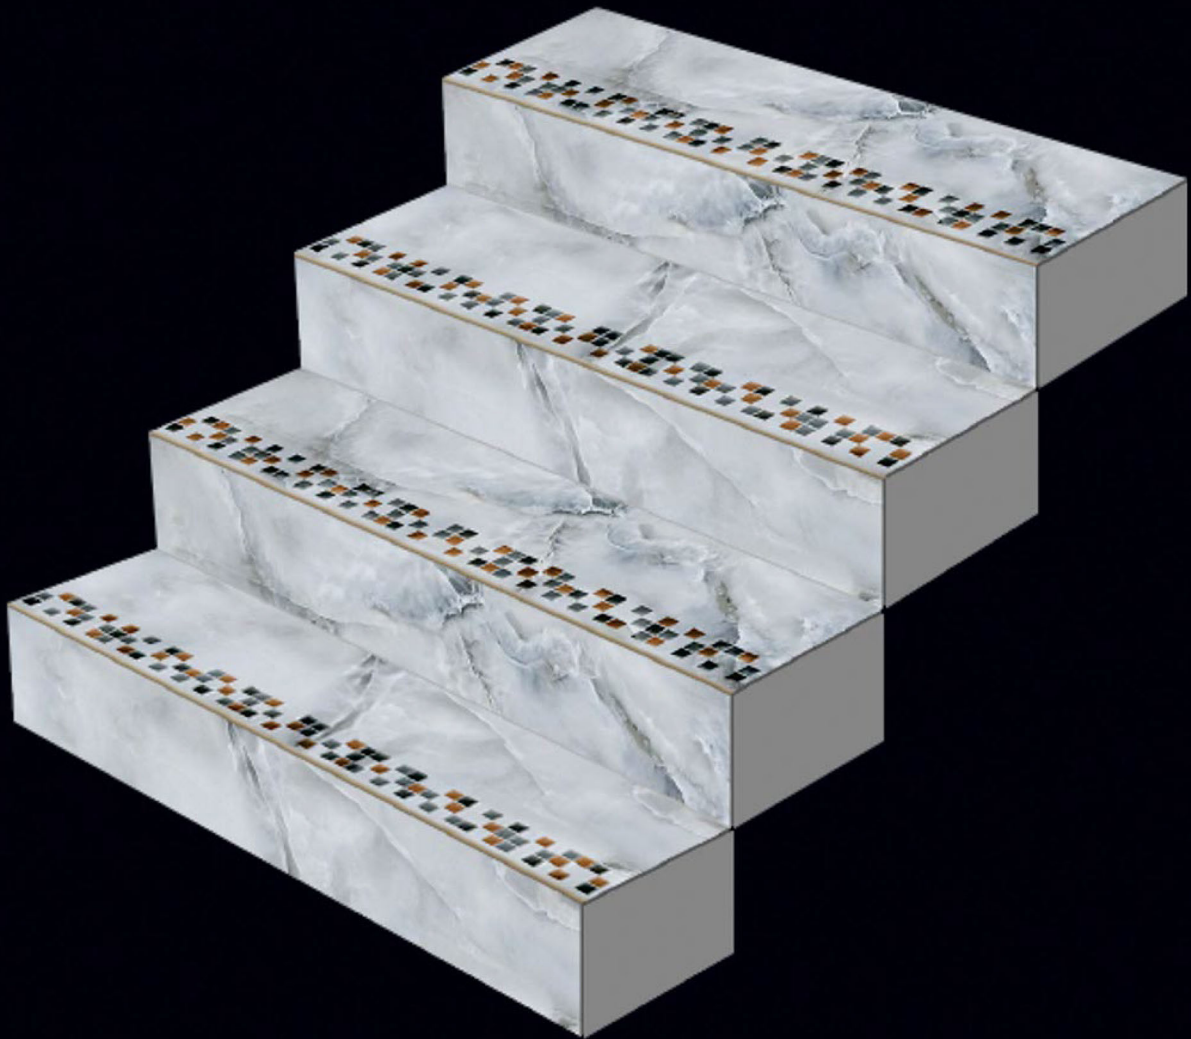

SATIN RESISTANT

RANDOM

VITRIFIED
STEP & RISER

PIXEL SERIES
4 FEET STEP TILE

1200x300mm

1200x200mm

STEP TILE

INTERIOR USE