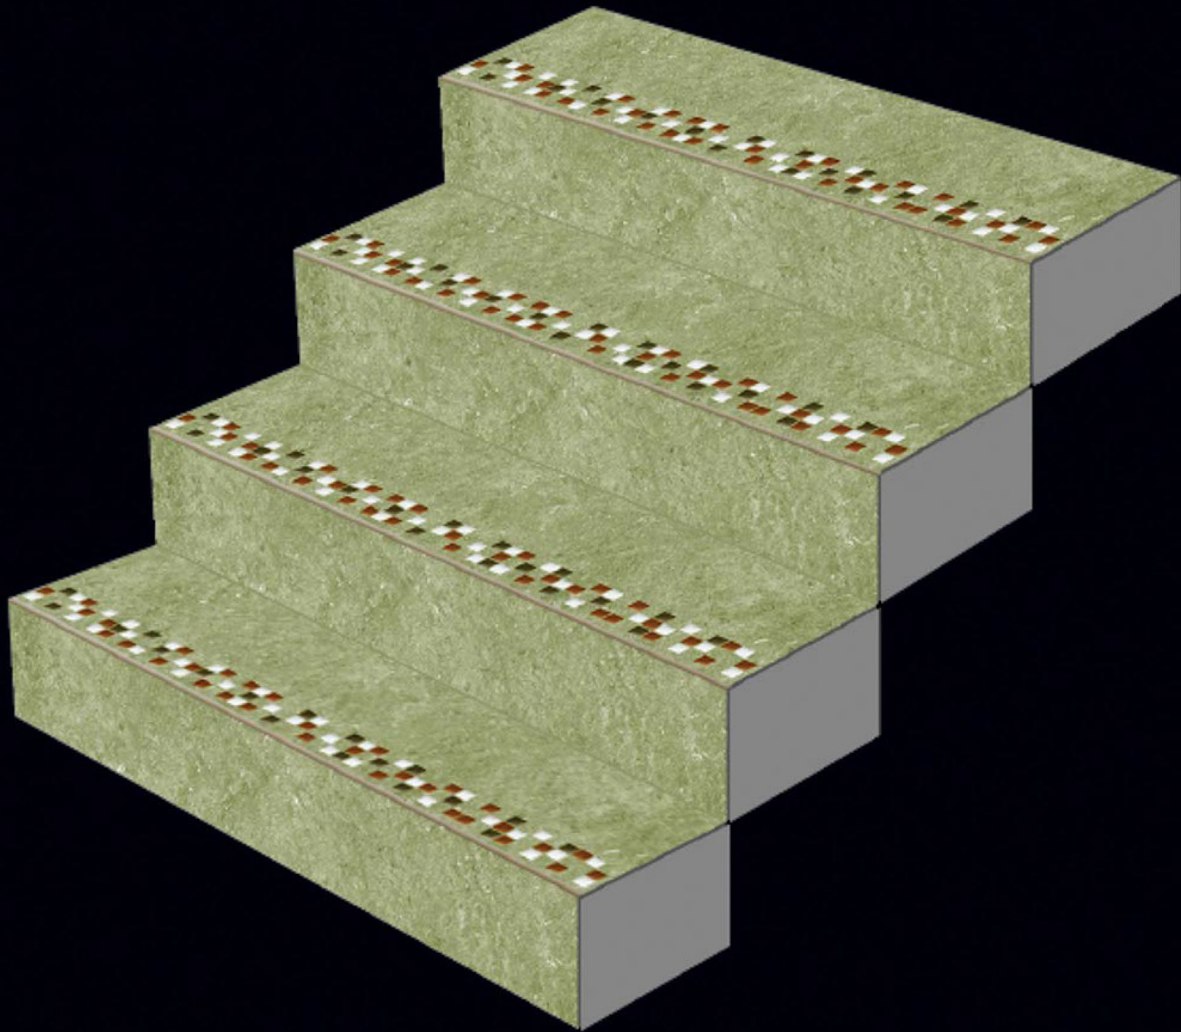

VITRIFIED
STEP & RISER

PIXEL SERIES
4 FEET STEP TILE

1200x300mm

1200x200mm

STEP TILE

INTERIOR USE

WATER RESISTANT

SATIN RESISTANT

RANDOM