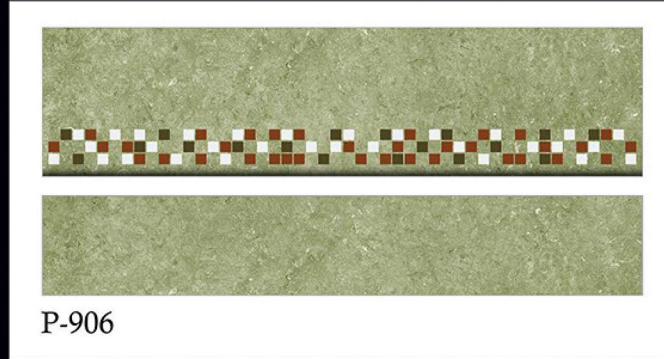

VITRIFIED
STEP & RISER

PIXEL SERIES
4 FEET STEP TILE

1200x300mm

1200x200mm

STEP TILE

INTERIOR USE

WATER RESISTANT

SATIN RESISTANT

RANDOM