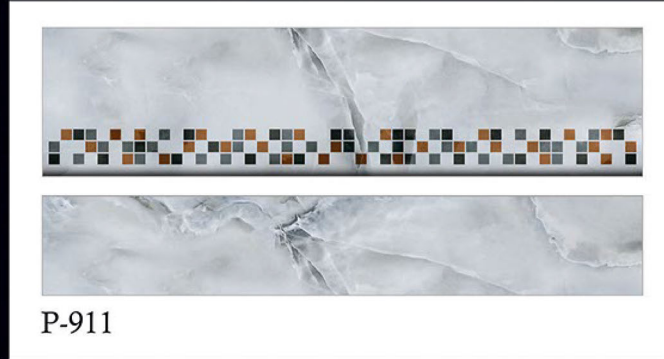

SATIN RESISTANT

RANDOM

VITRIFIED
STEP & RISER

PIXEL SERIES
4 FEET STEP TILE

1200x300mm

1200x200mm

STEP TILE

INTERIOR USE