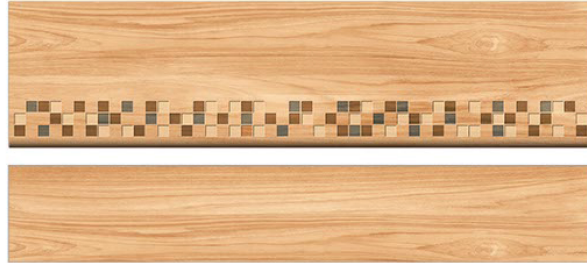

High Gloss

Pixel Series

Vivid & Soothing

Get the perfect tiles which look stunning, elegant, advanced, vibrant and relaxing.

VITRIFIED
STEP & RISER

PIXEL SERIES
4 FEET STEP TILE

1200x300mm

1200x200mm