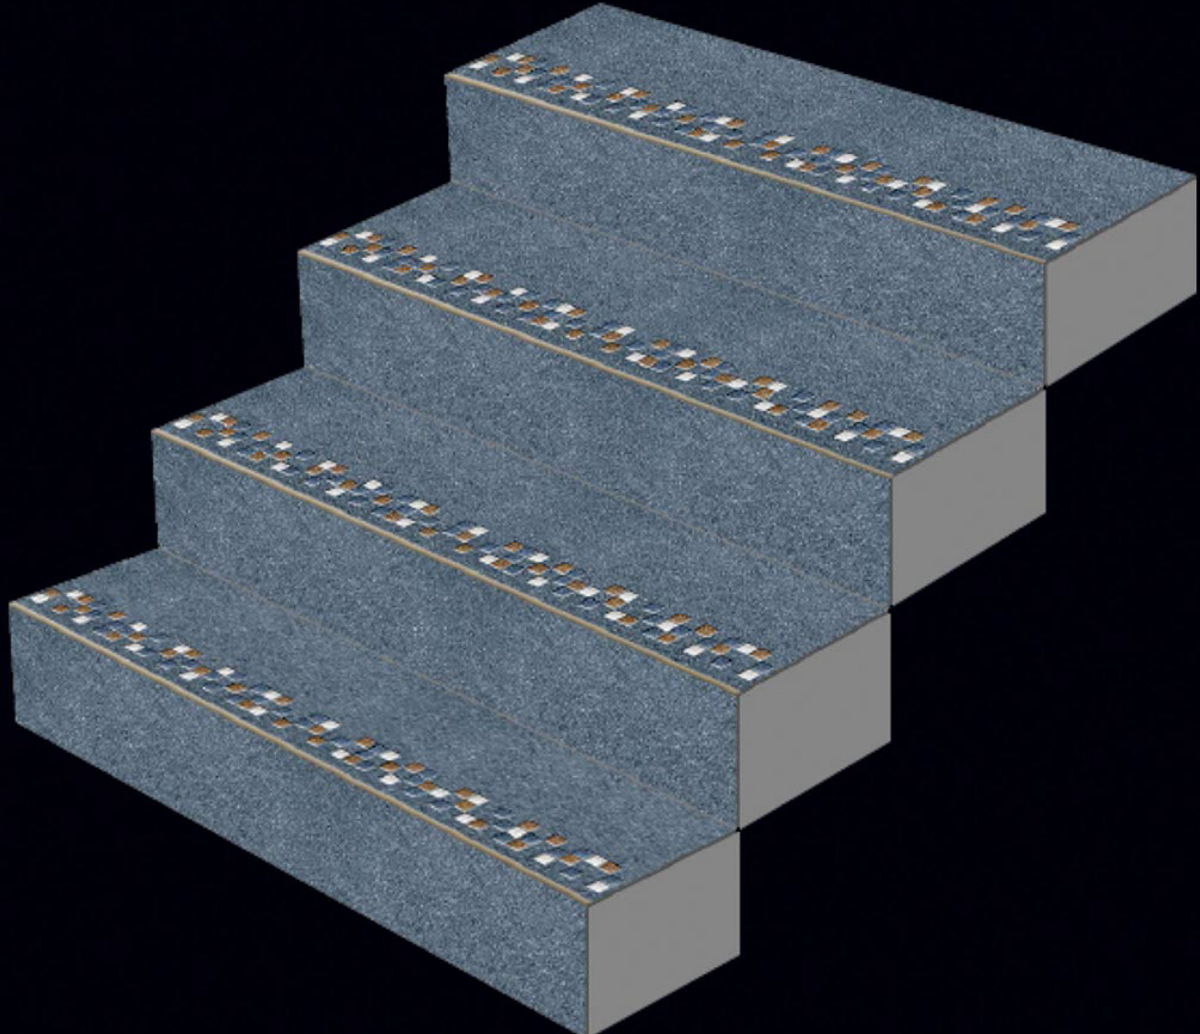

VITRIFIED
STEP & RISER

PIXEL SERIES
4 FEET STEP TILE

1200x300mm
1200x200mm