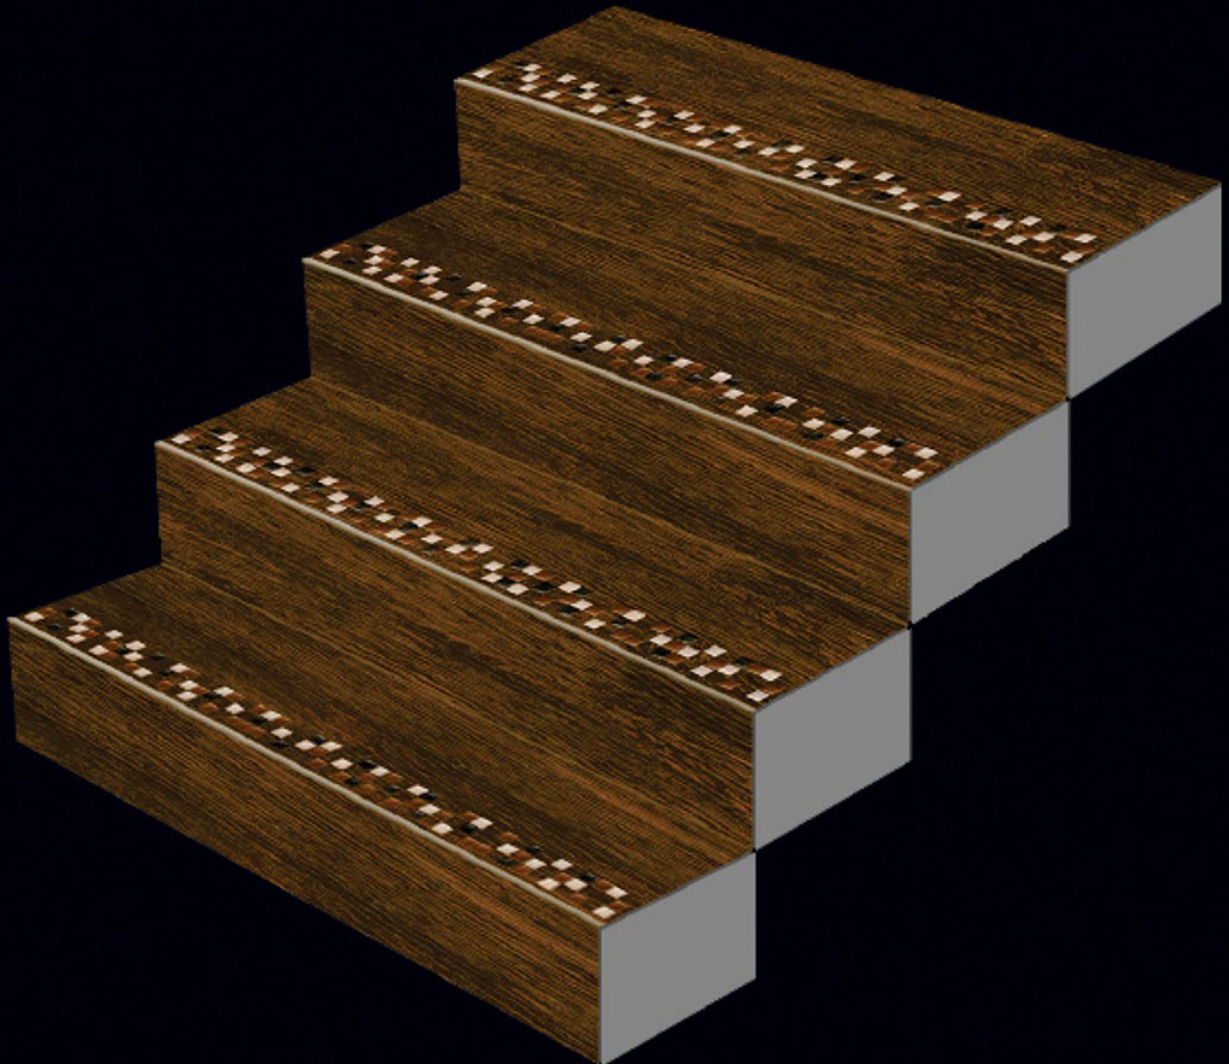

1200x300mm
1200x200mm

VITRIFIED
STEP & RISER

PIXEL SERIES
4 FEET STEP TILE

1200x300mm

1200x200mm

STEP TILE

INTERIOR USE

WATER RESISTANT