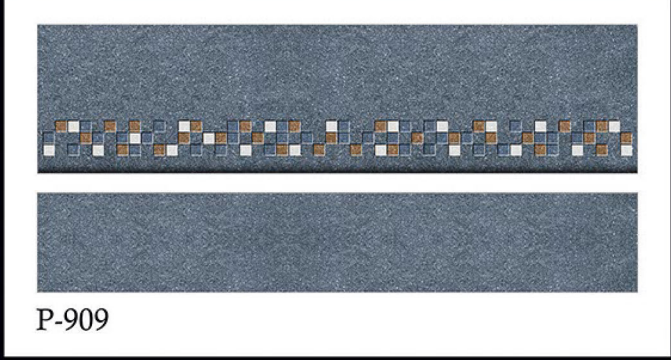

VITRIFIED
STEP & RISER

PIXEL SERIES
4 FEET STEP TILE

1200x300mm
1200x200mm