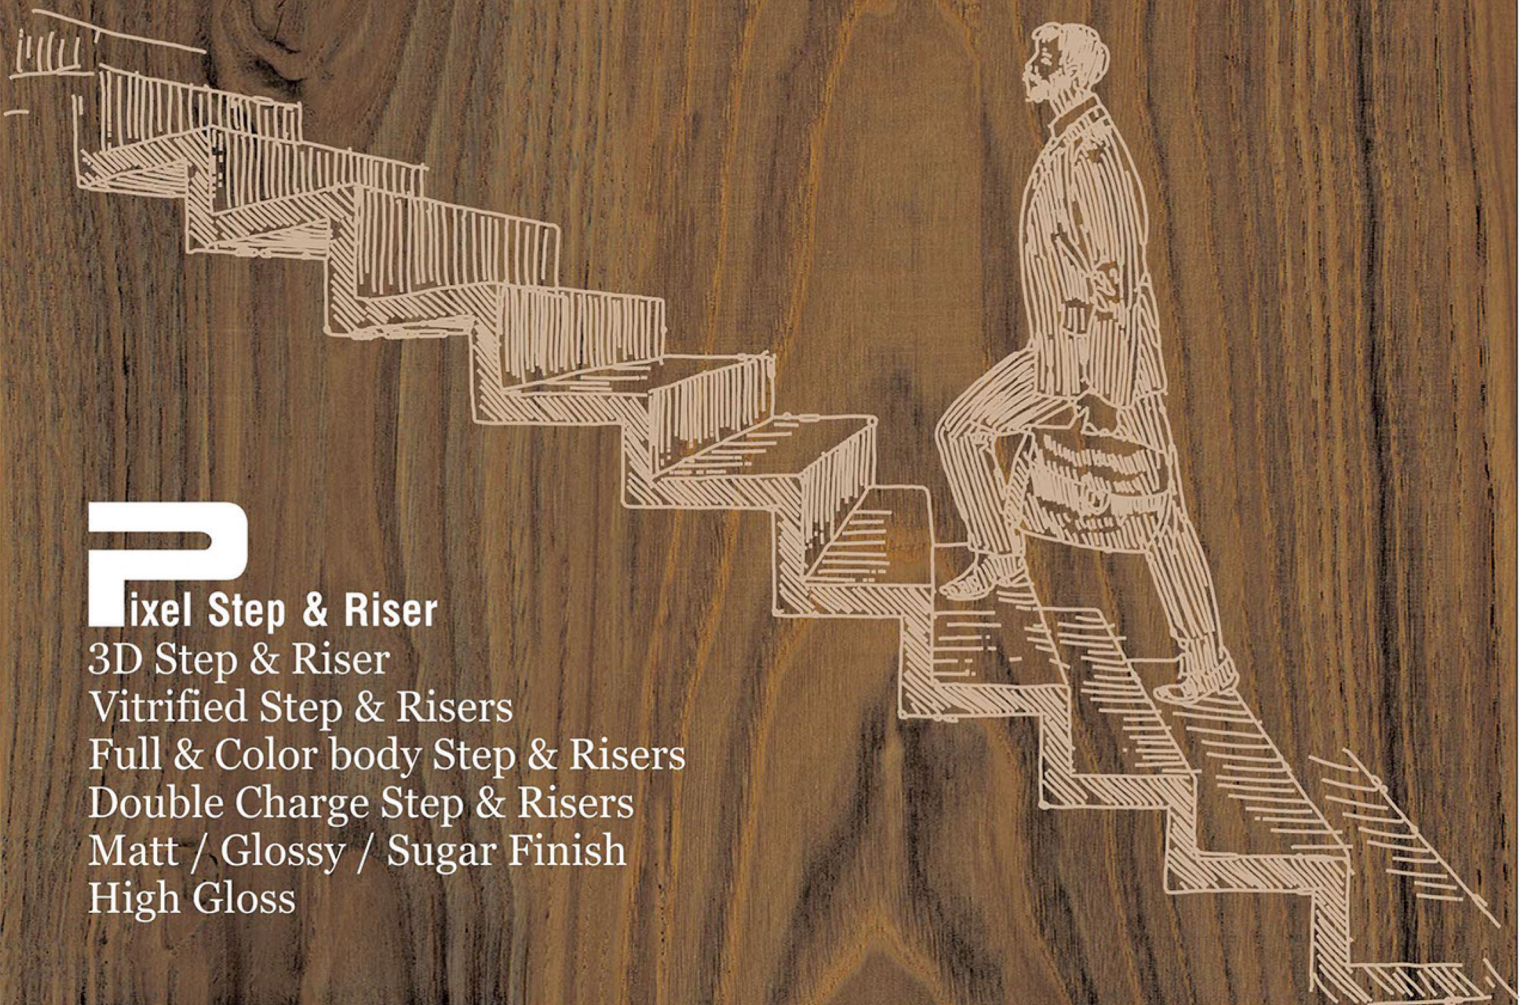

100+

Design in
First Time
Step & Riser

Pixel Step & Riser

3D Step & Riser

Vitrified Step & Risers

Full & Color body Step & Risers

Double Charge Step & Risers

Matt / Glossy / Sugar Finish

High Gloss