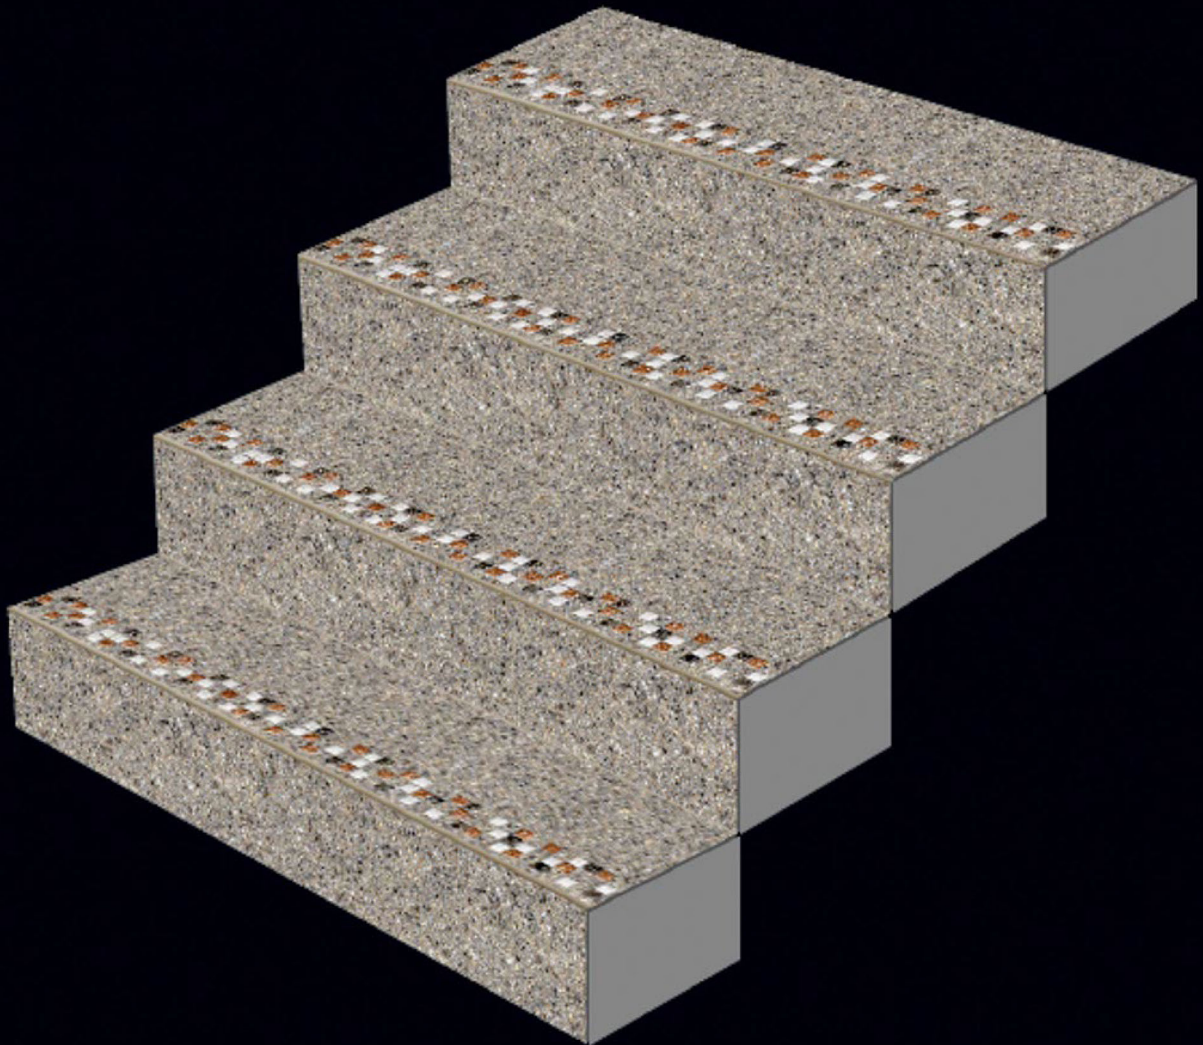

WATER RESISTANT

SATIN RESISTANT

RANDOM

VITRIFIED
STEP & RISER

PIXEL SERIES
4 FEET STEP TILE

1200x300mm

1200x200mm

STEP TILE