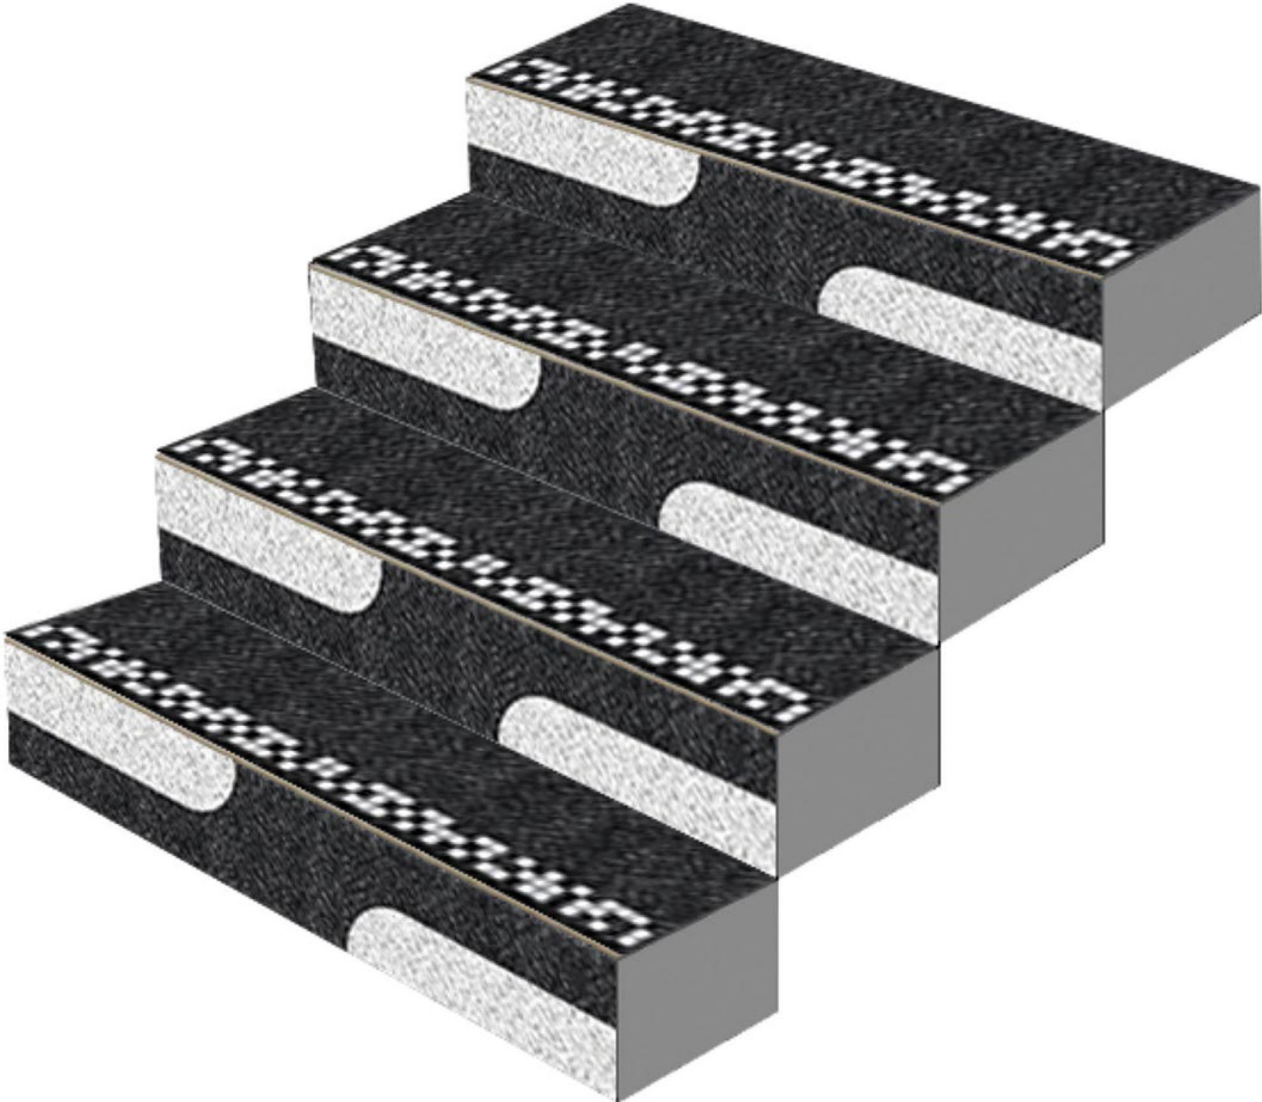

VITRIFIED
STEP & RISER

PIXEL SERIES
4 FEET STEP TILE

1200x300mm
1200x200mm