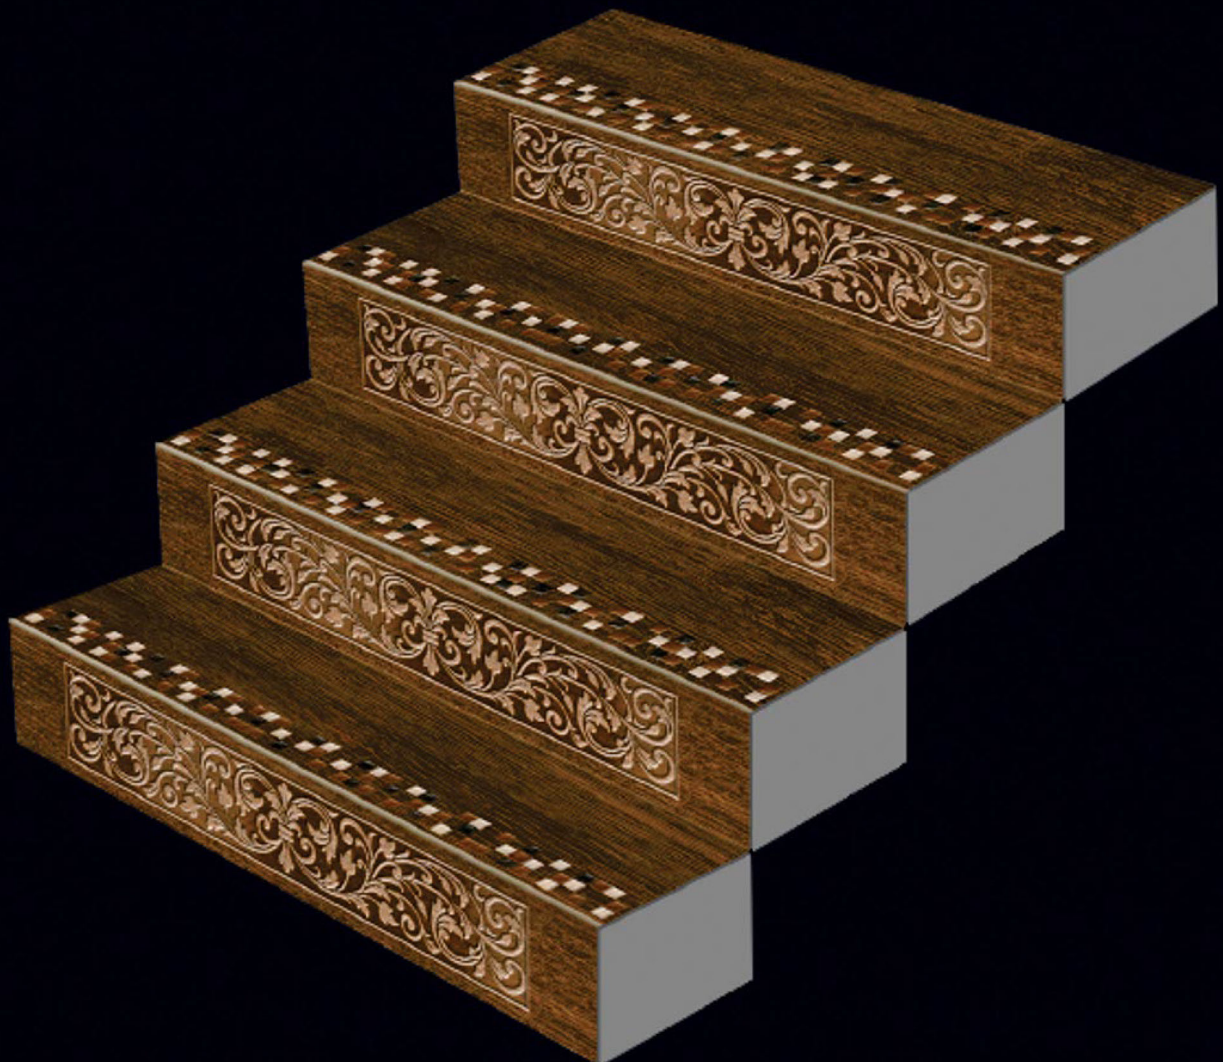

INTERIOR USE

WATER RESISTANT

SATIN RESISTANT

RANDOM

VITRIFIED
STEP & RISER

PIXEL SERIES
4 FEET STEP TILE

1200x300mm

1200x200mm