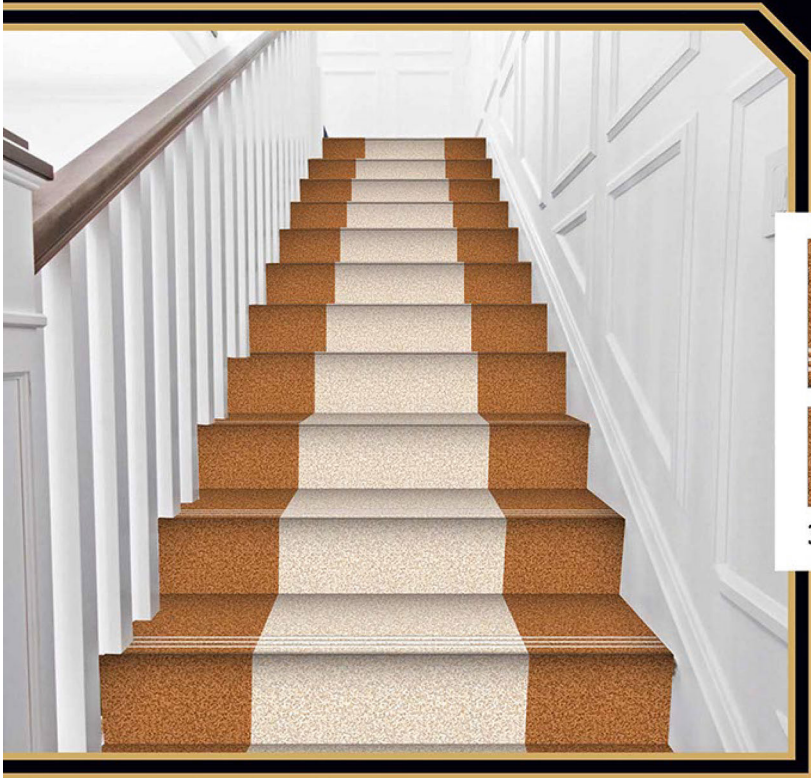

WATER RESISTANT

SATIN RESISTANT

RANDOM

VITRIFIED  
STEP & RISER

GVT  
4 FEET STEP TILE

1200x300mm

1200x200mm

VITRIFIED  
STEP & RISER