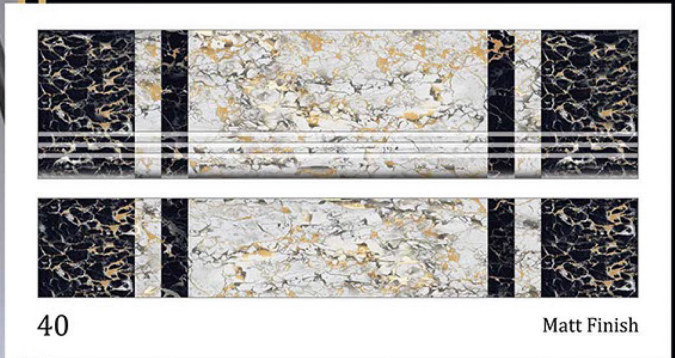

VITRIFIED
STEP & RISER

GVT
4 FEET STEP TILE

1200x300mm

1200x200mm