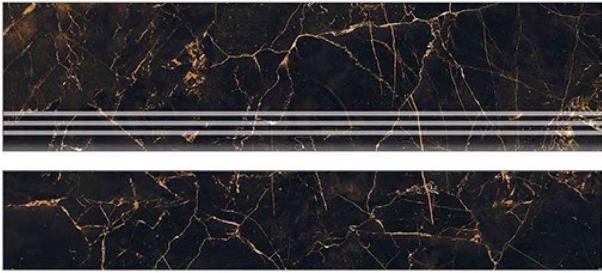

VITRIFIED
STEP & RISER

GVT
4 FEET STEP TILE

1200x300mm

1200x200mm

09

Matt Finish