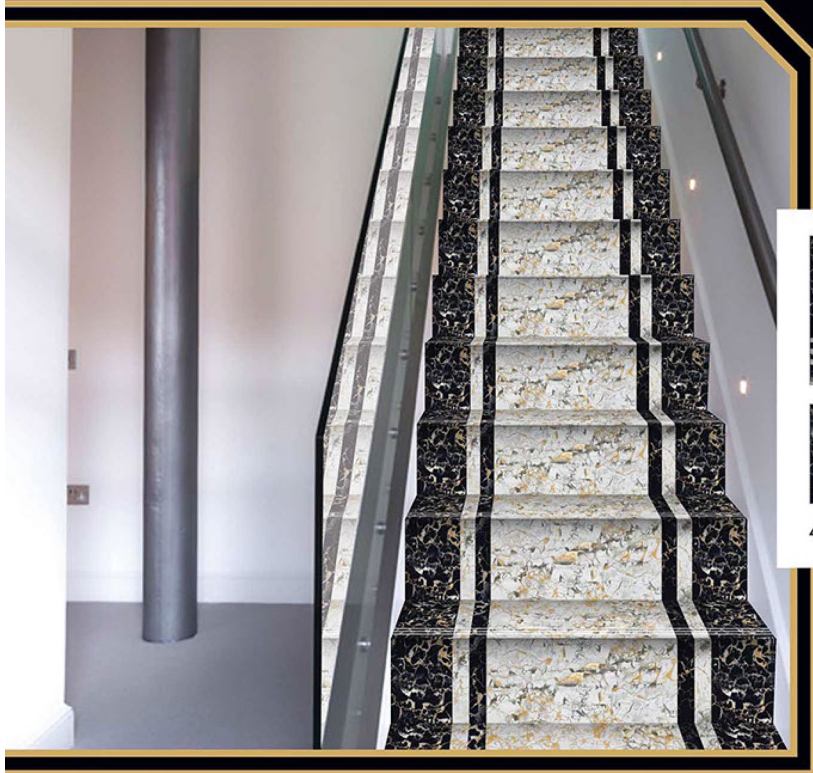

VITRIFIED
STEP & RISER

GVT
4 FEET STEP TILE

1200x300mm

1200x200mm