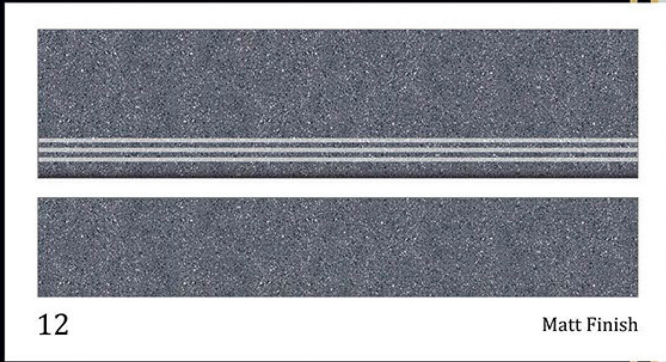

SATIN RESISTANT

RANDOM

VITRIFIED  
STEP & RISER

GVT  
4 FEET STEP TILE

1200x300mm

1200x200mm

VITRIFIED  
STEP & RISER

GVT  
4 FEET STEP TILE