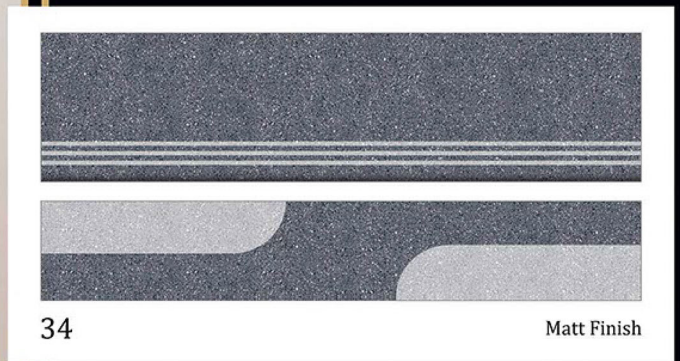

VITRIFIED
STEP & RISER

GVT
4 FEET STEP TILE

1200x300mm

1200x200mm

STEP TILE

INTERIOR USE

WATER RESISTANT

SATIN RESISTANT

RANDOM