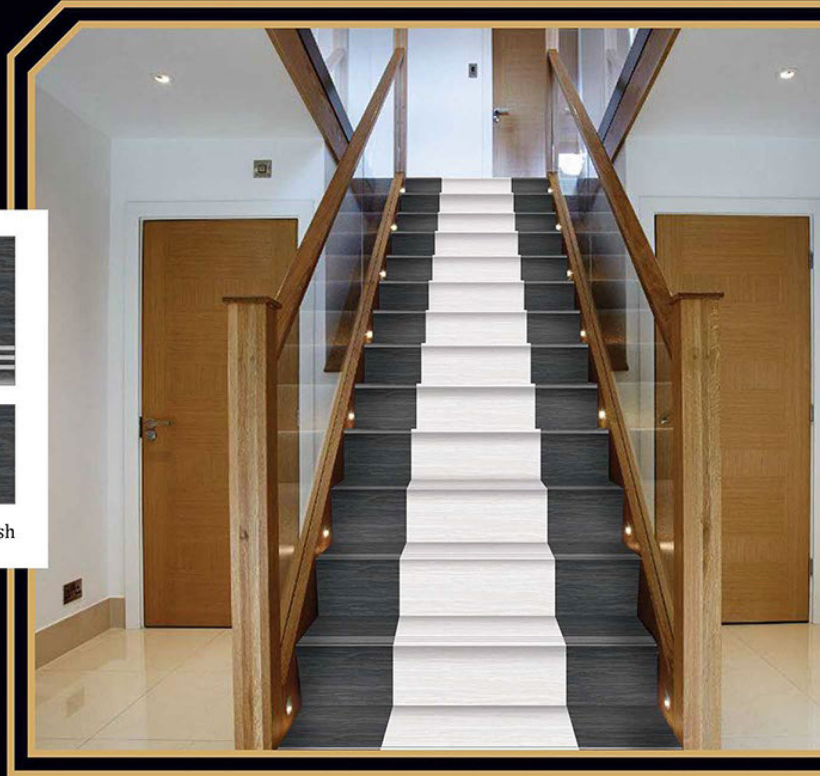

WATER RESISTANT

SATIN RESISTANT

RANDOM

VITRIFIED  
STEP & RISER

GVT  
4 FEET STEP TILE

1200x300mm

1200x200mm

VITRIFIED  
STEP & RISER