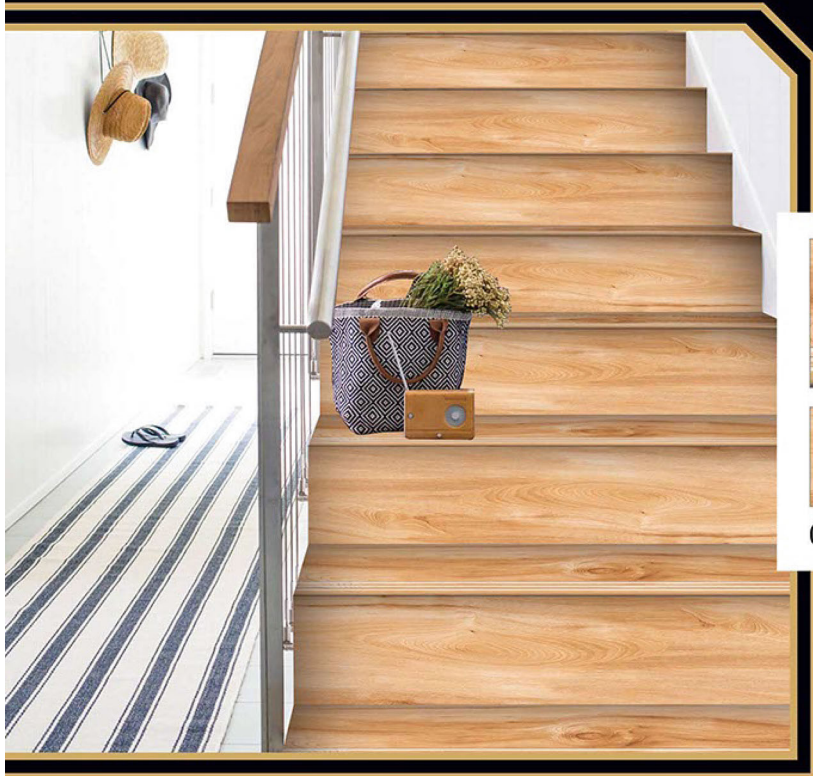

RANDOM

VITRIFIED  
STEP & RISER

GVT  
4 FEET STEP TILE

1200x300mm

1200x200mm

VITRIFIED  
STEP & RISER

GVT  
4 FEET STEP TILE

1200x300mm