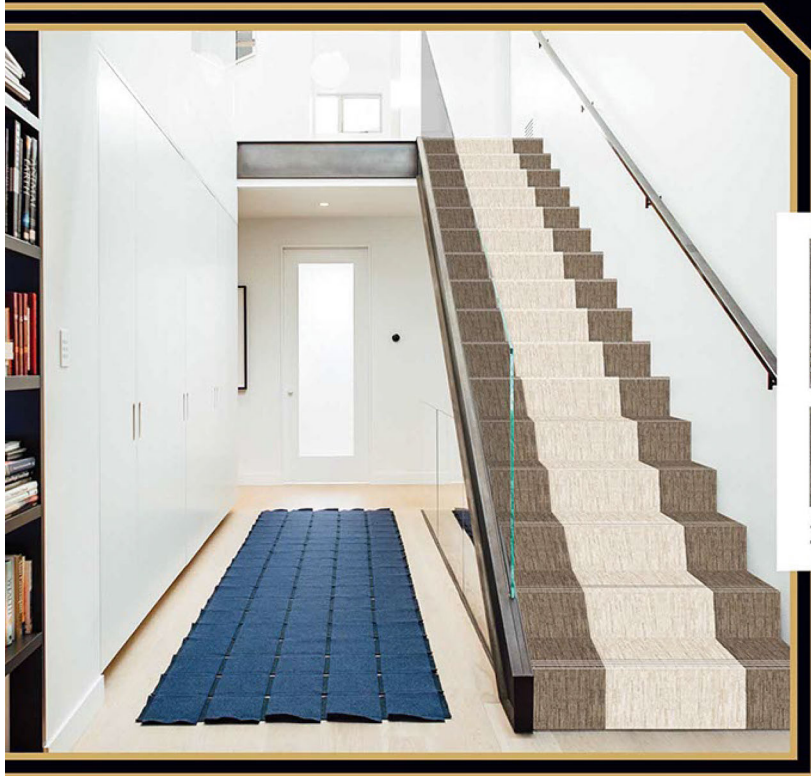

30

Matt Finish

STEP TILE

INTERIOR USE

WATER RESISTANT

SATIN RESISTANT

RANDOM