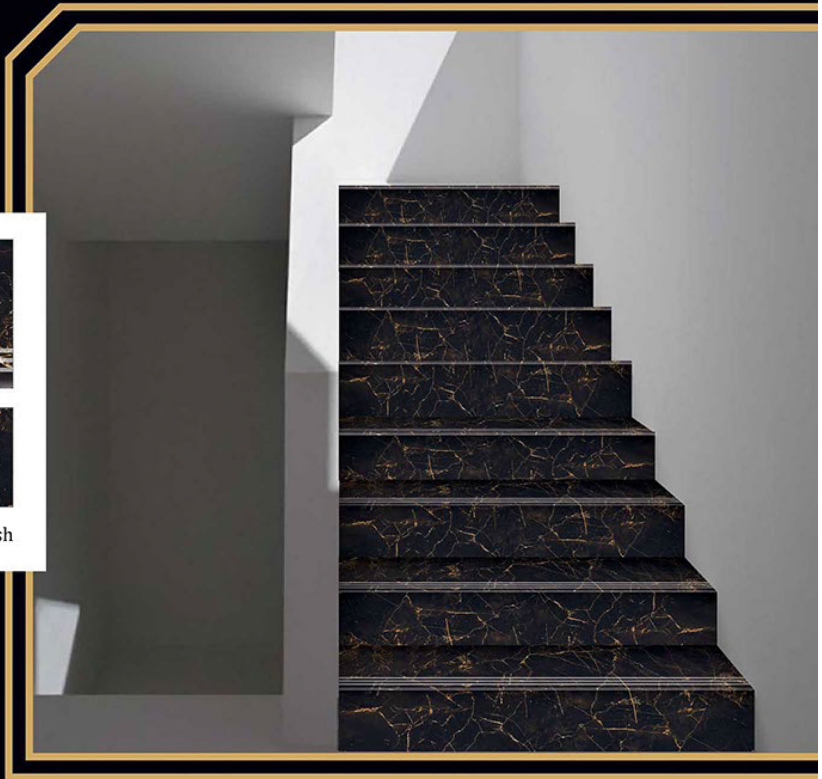

16

Matt Finish

STEP TILE

INTERIOR USE

WATER RESISTANT

SATIN RESISTANT

RANDOM