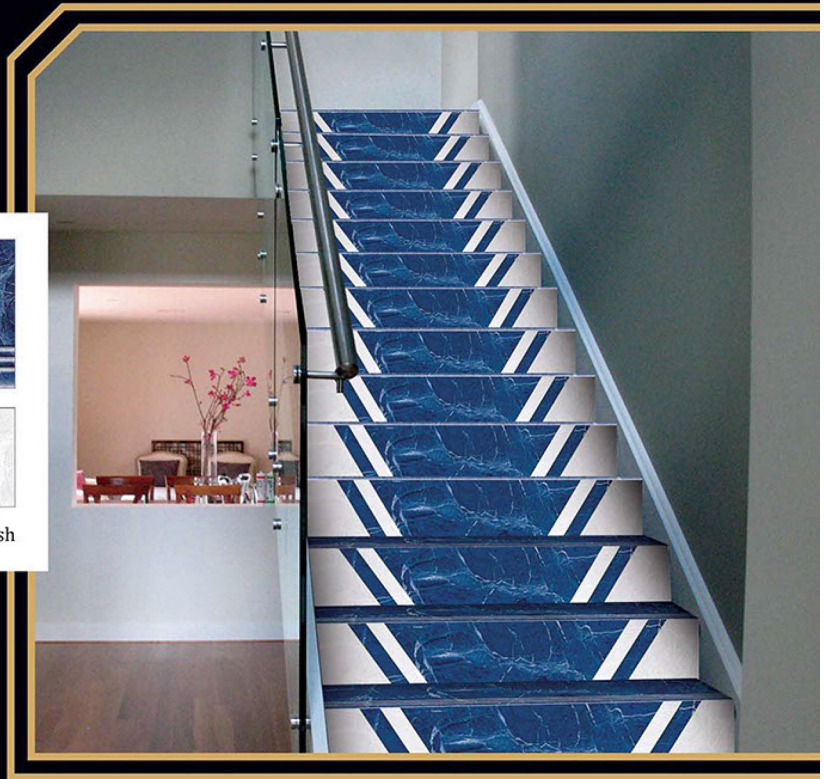

37 - BLUE

Matt Finish