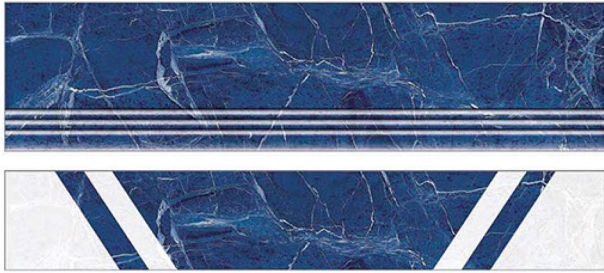

VITRIFIED
STEP & RISER

GVT
4 FEET STEP TILE

1200x300mm

1200x200mm