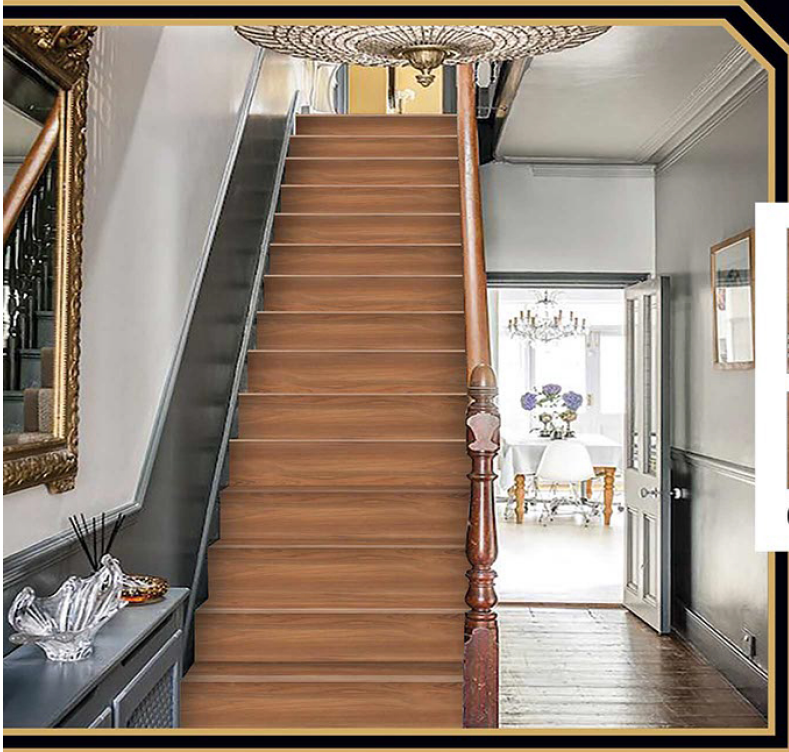

02

Matt Finish

STEP TILE

INTERIOR USE

WATER RESISTANT

SATIN RESISTANT

RANDOM