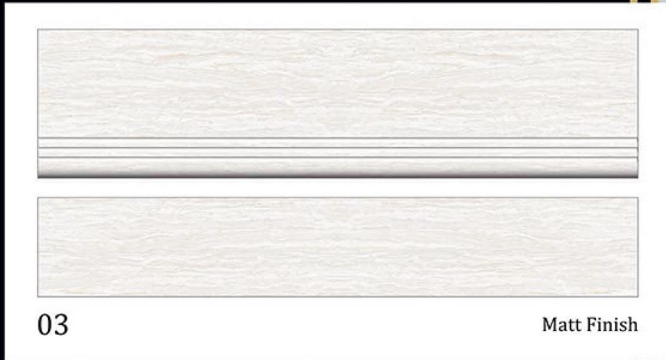

VITRIFIED
STEP & RISER

GVT
4 FEET STEP TILE

1200x300mm

1200x200mm