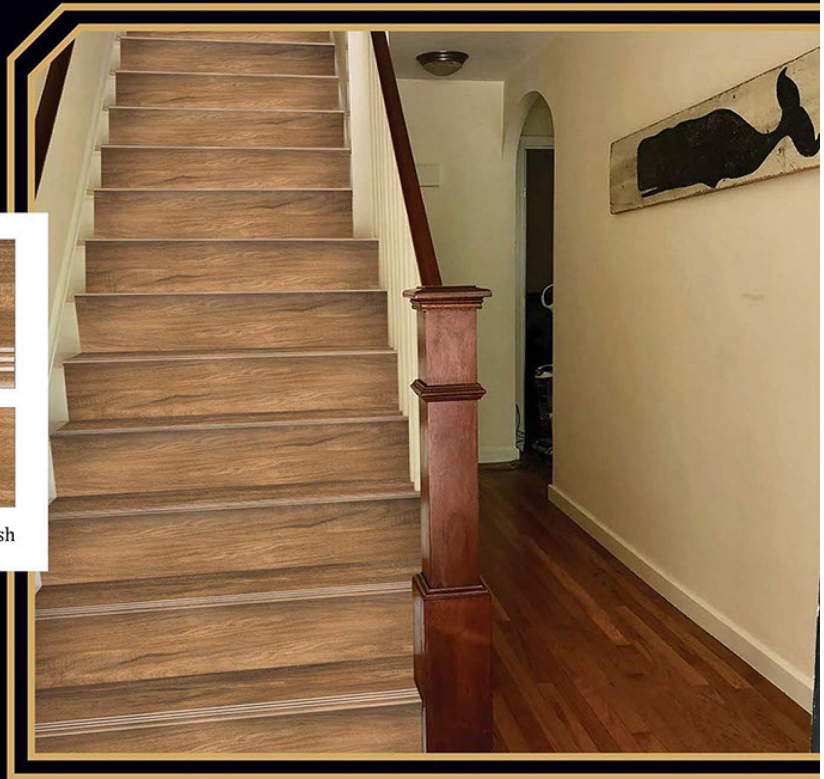

RANDOM

VITRIFIED  
STEP & RISER

GVT  
4 FEET STEP TILE

1200x300mm

1200x200mm

VITRIFIED  
STEP & RISER

GVT  
4 FEET STEP TILE

1200x300mm