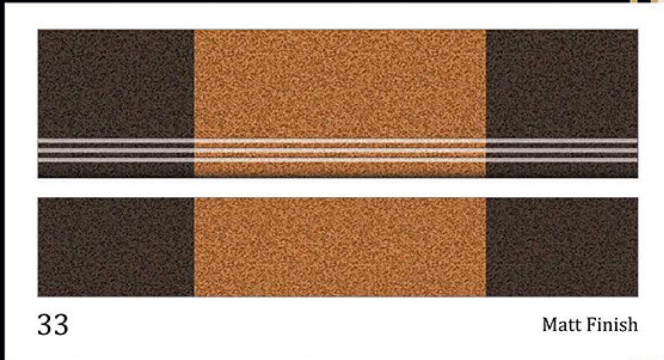

VITRIFIED
STEP & RISER

GVT
4 FEET STEP TILE

1200x300mm

1200x200mm

STEP TILE

INTERIOR USE

WATER RESISTANT

SATIN RESISTANT

RANDOM