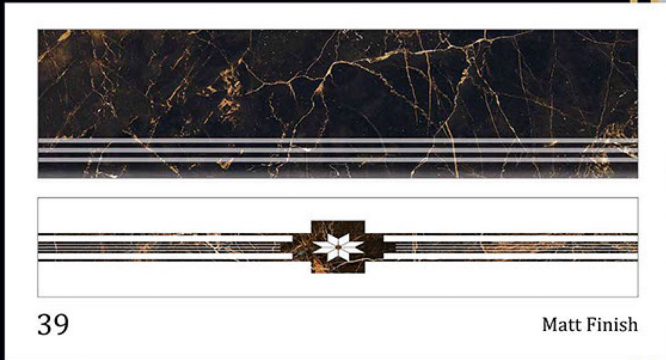

VITRIFIED
STEP & RISER

GVT
4 FEET STEP TILE

1200x300mm

1200x200mm