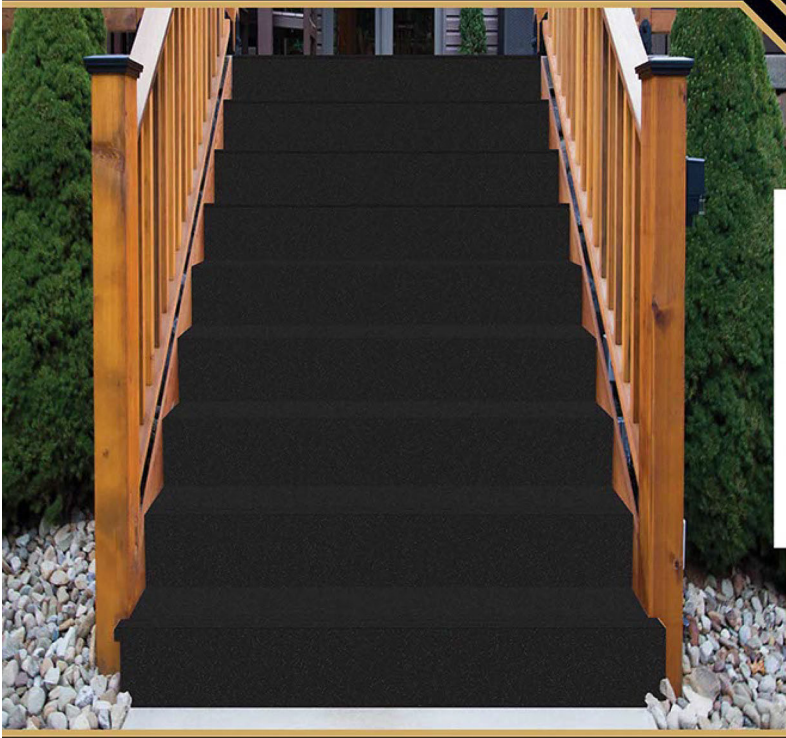

202-MURKY CLAY

Matt Finish