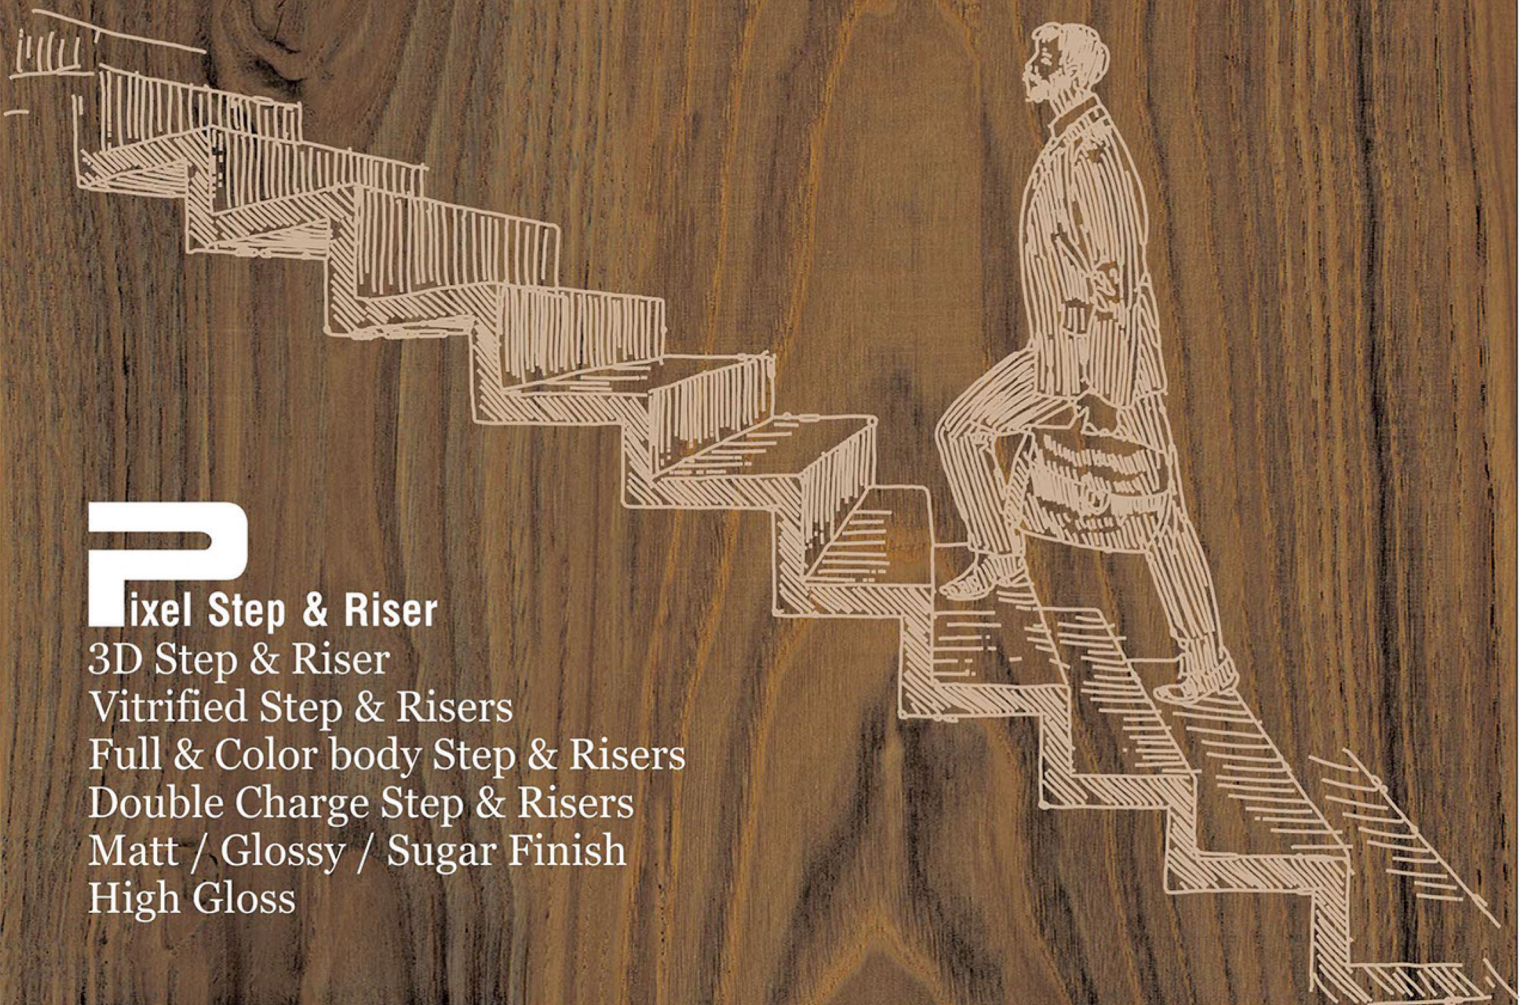

100+

Design in  
First Time  
Step & Riser

**Pixel Step & Riser**

3D Step & Riser

Vitrified Step & Risers

Full & Color body Step & Risers

Double Charge Step & Risers

Matt / Glossy / Sugar Finish

High Gloss

**INDIART**  
CERAMIC

Step - 1200x300mm  
Riser - 1200x200mm

**FULL BODY  
STEP & RISER**

*Flexure*

Revolution With  
Curving Design

VITRIFIED  
STEP & RISER

FULL BODY  
4 FEET STEP TILE