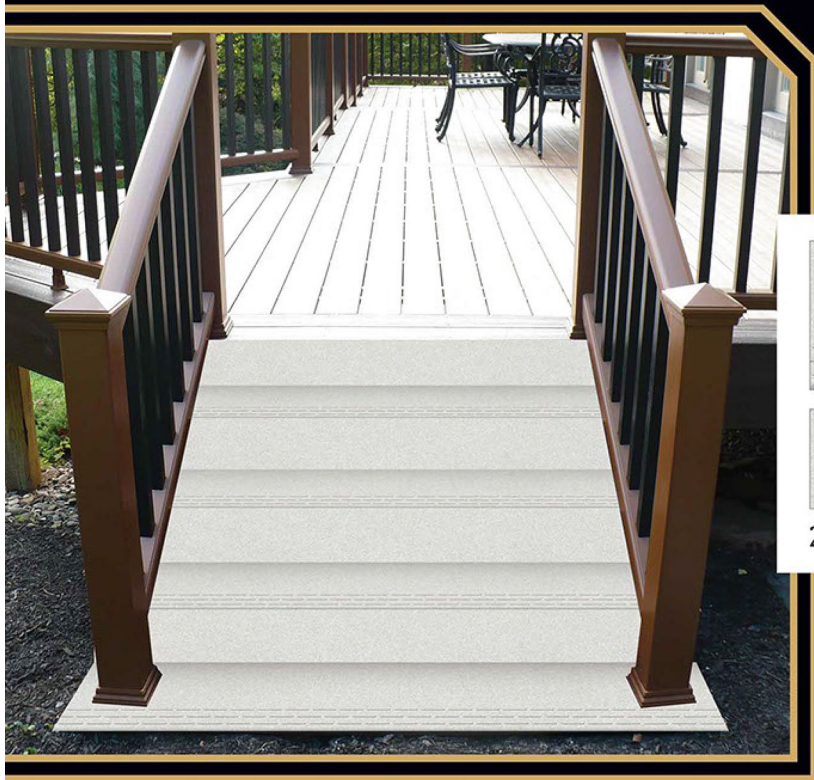

VITRIFIED
STEP & RISER

FULL BODY
4 FEET STEP TILE

1200x300mm

1200x200mm