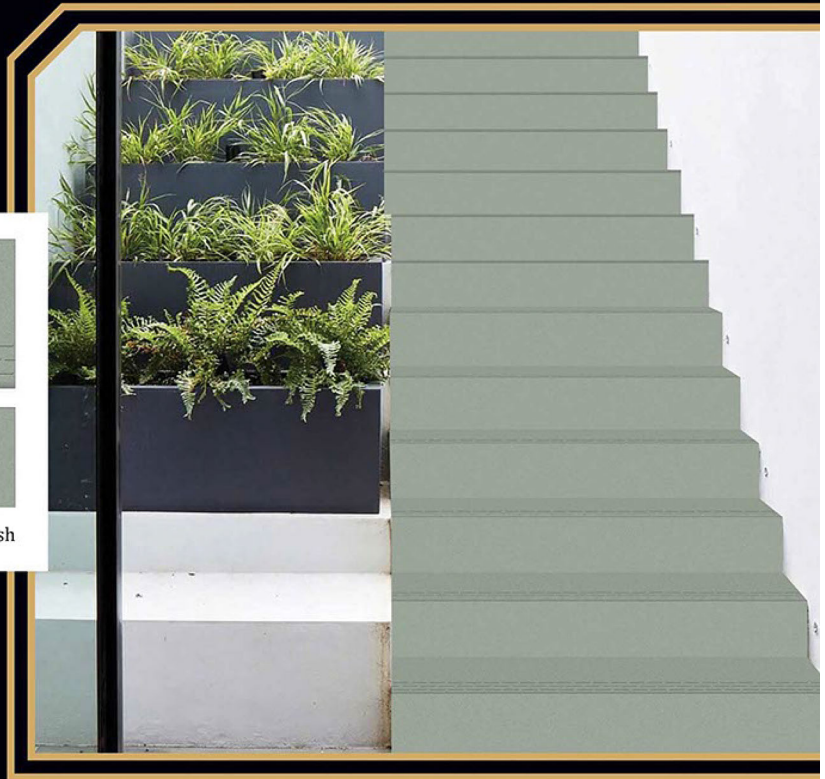

VITRIFIED
STEP & RISER

FULL BODY
4 FEET STEP TILE

1200x300mm

1200x200mm