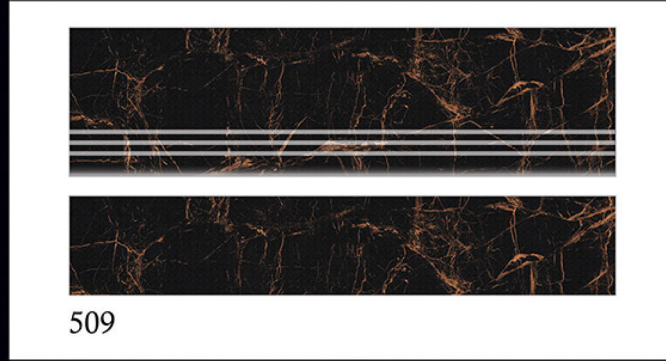

VITRIFIED
STEP & RISER

GVT
3.25 FEET STEP TILE

1000x300mm

1000x200mm

STEP TILE

INTERIOR USE

WATER RESISTANT

SATIN RESISTANT

RANDOM