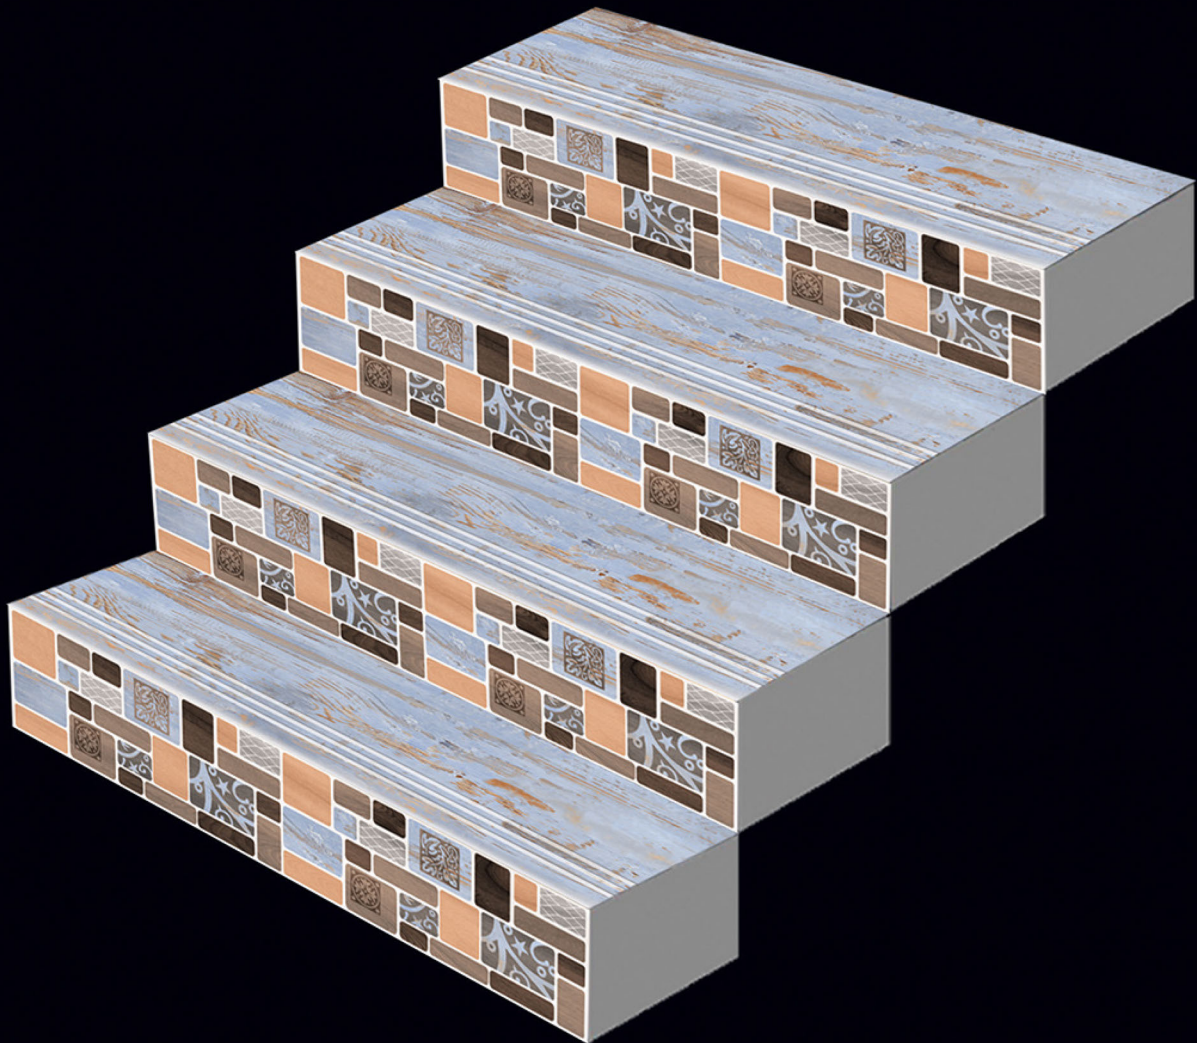

VITRIFIED
STEP & RISER

GVT
3.25 FEET STEP TILE

1000x300mm

1000x200mm

STEP TILE

INTERIOR USE

WATER RESISTANT

SATIN RESISTANT

RANDOM