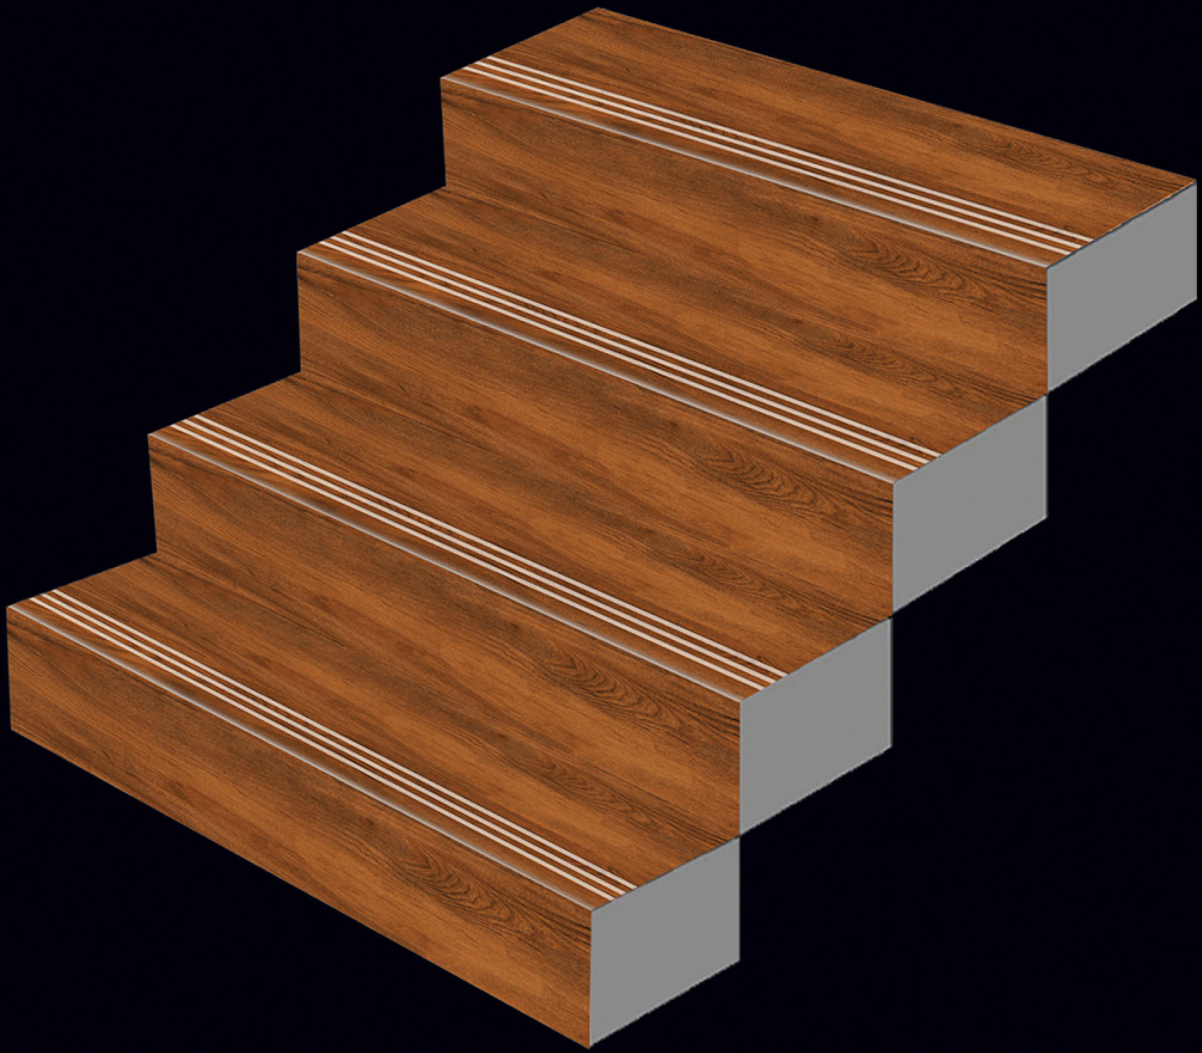

VITRIFIED
STEP & RISER

GVT
3.25 FEET STEP TILE

1000x300mm

1000x200mm

STEP TILE

INTERIOR USE

WATER RESISTANT

SATIN RESISTANT

RANDOM