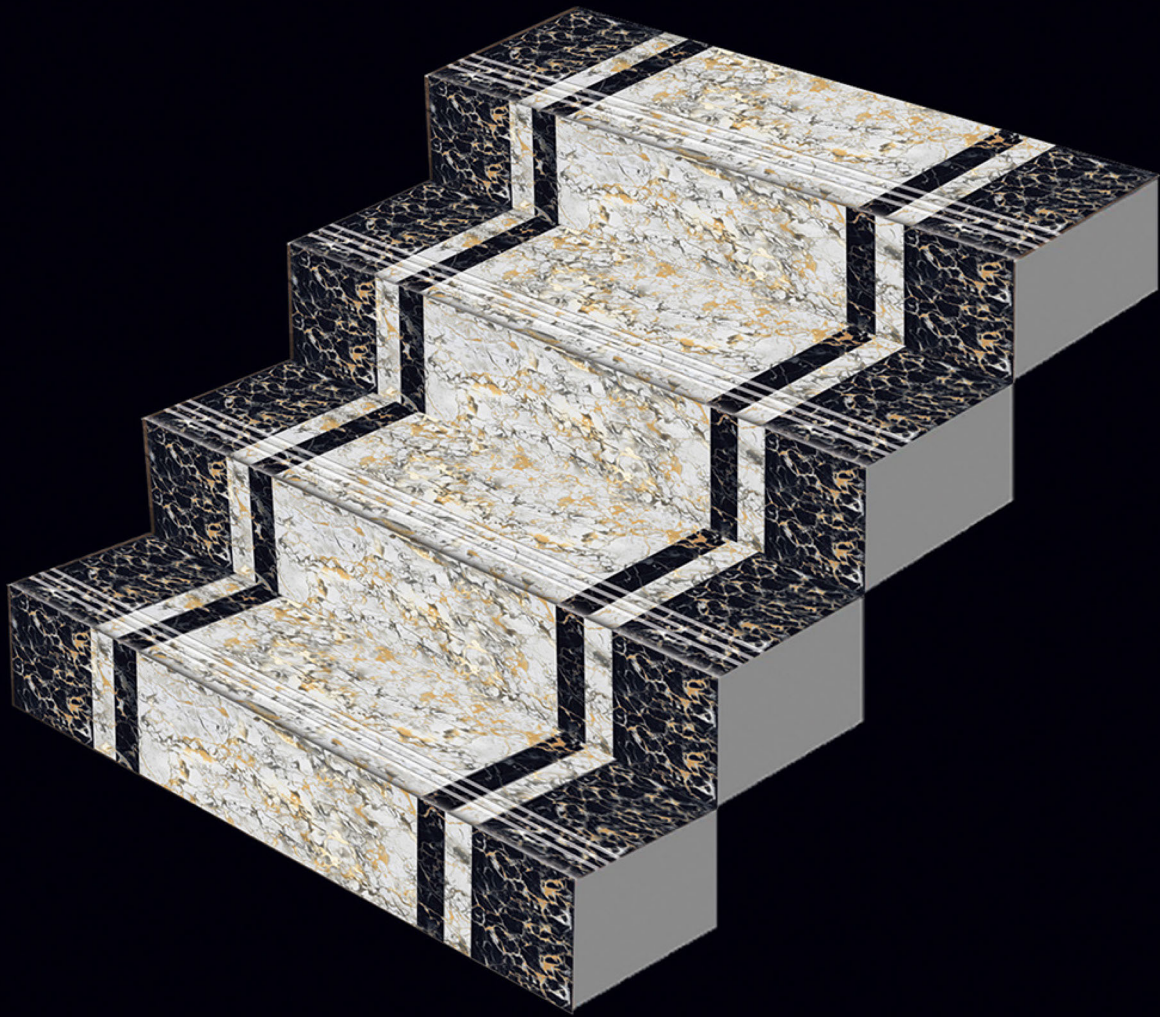

VITRIFIED
STEP & RISER

GVT
3.25 FEET STEP TILE

1000x300mm

1000x200mm

STEP TILE

INTERIOR USE

WATER RESISTANT

SATIN RESISTANT

RANDOM