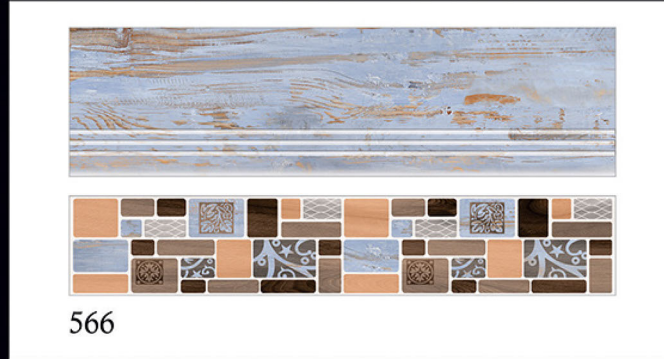

VITRIFIED
STEP & RISER

GVT
3.25 FEET STEP TILE

1000x300mm

1000x200mm

STEP TILE

INTERIOR USE

WATER RESISTANT

SATIN RESISTANT

RANDOM