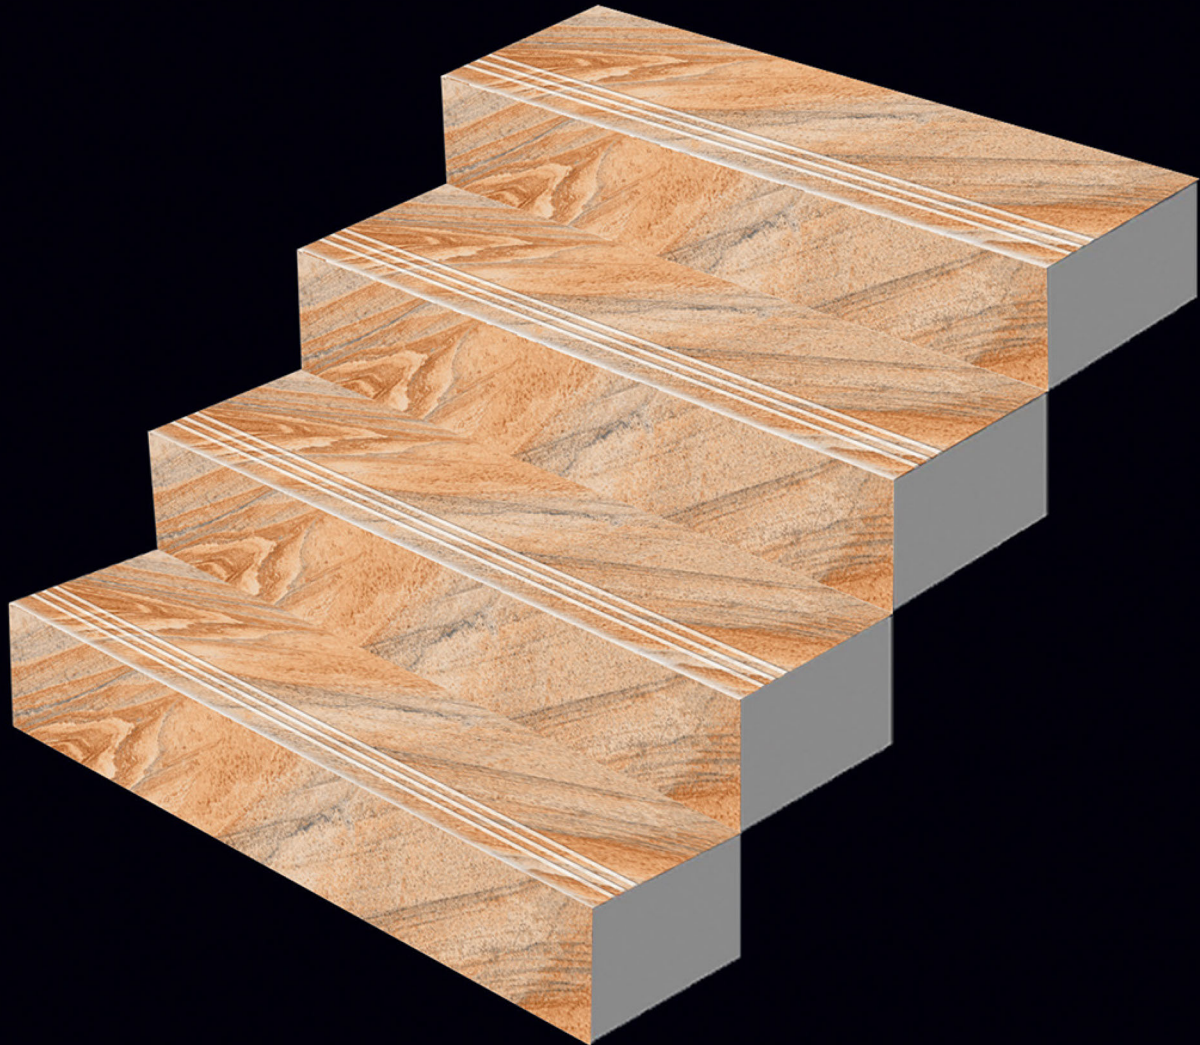

INTERIOR USE

WATER RESISTANT

SATIN RESISTANT

RANDOM

VITRIFIED
STEP & RISER

GVT
3.25 FEET STEP TILE

1000x300mm

1000x200mm