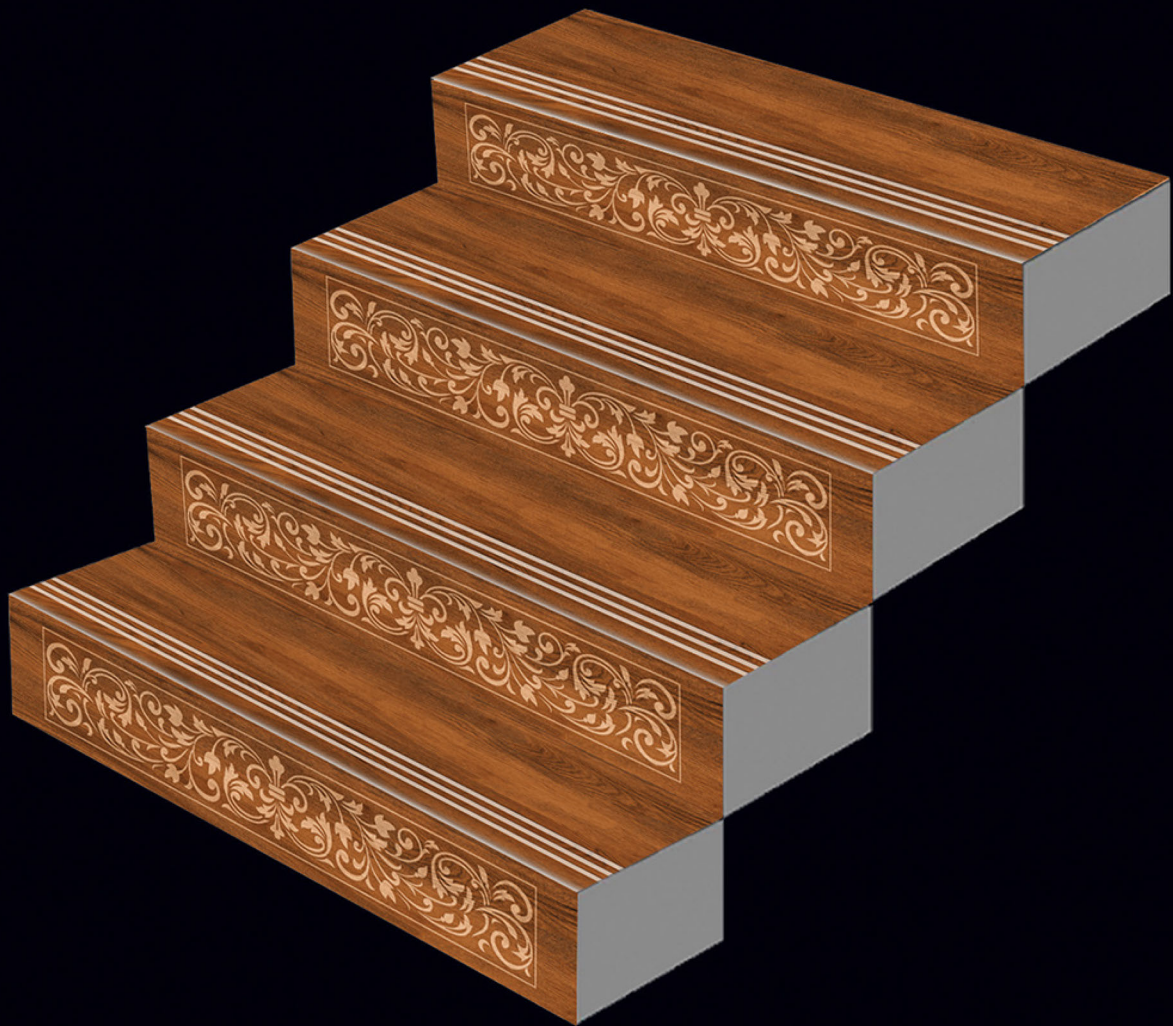

SATIN RESISTANT

RANDOM

VITRIFIED
STEP & RISER

GVT
3.25 FEET STEP TILE

1000x300mm

1000x200mm

STEP TILE

INTERIOR USE