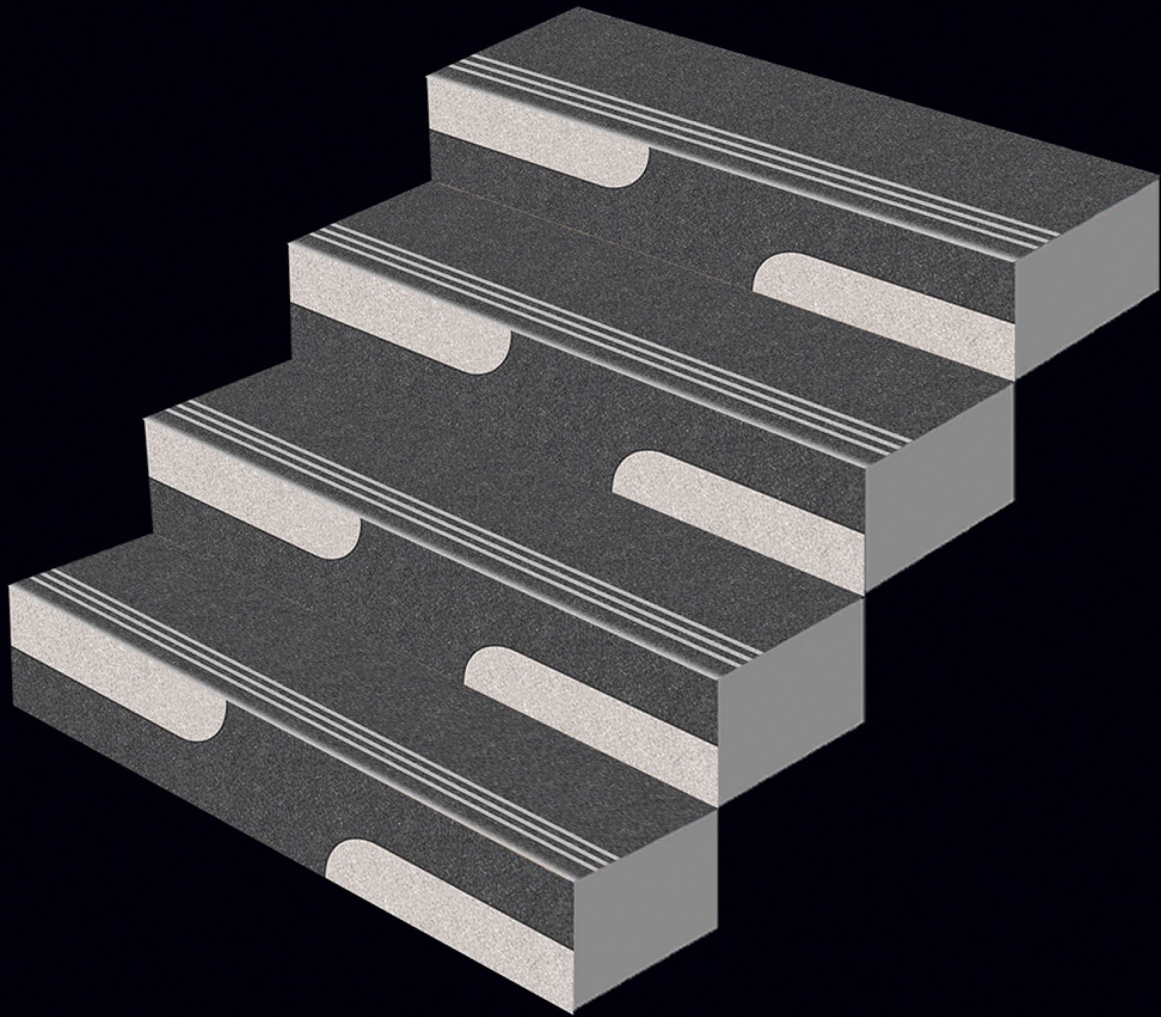

VITRIFIED
STEP & RISER

GVT
3.25 FEET STEP TILE

1000x300mm

1000x200mm

STEP TILE

INTERIOR USE

WATER RESISTANT

SATIN RESISTANT

RANDOM