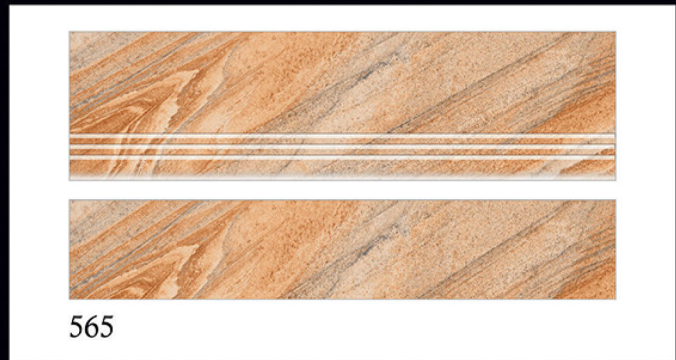

INTERIOR USE

WATER RESISTANT

SATIN RESISTANT

RANDOM

VITRIFIED
STEP & RISER

GVT
3.25 FEET STEP TILE

1000x300mm

1000x200mm