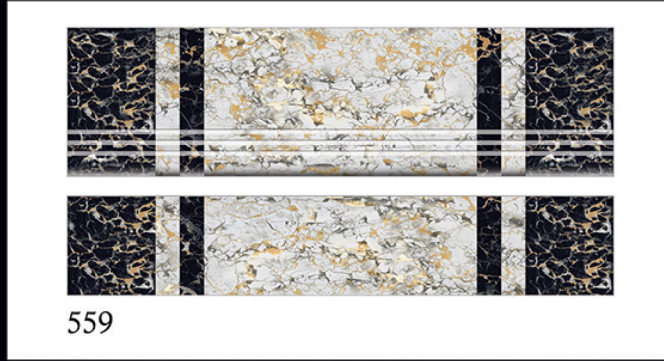

VITRIFIED
STEP & RISER

GVT
3.25 FEET STEP TILE

1000x300mm

1000x200mm

STEP TILE

INTERIOR USE

WATER RESISTANT

SATIN RESISTANT

RANDOM