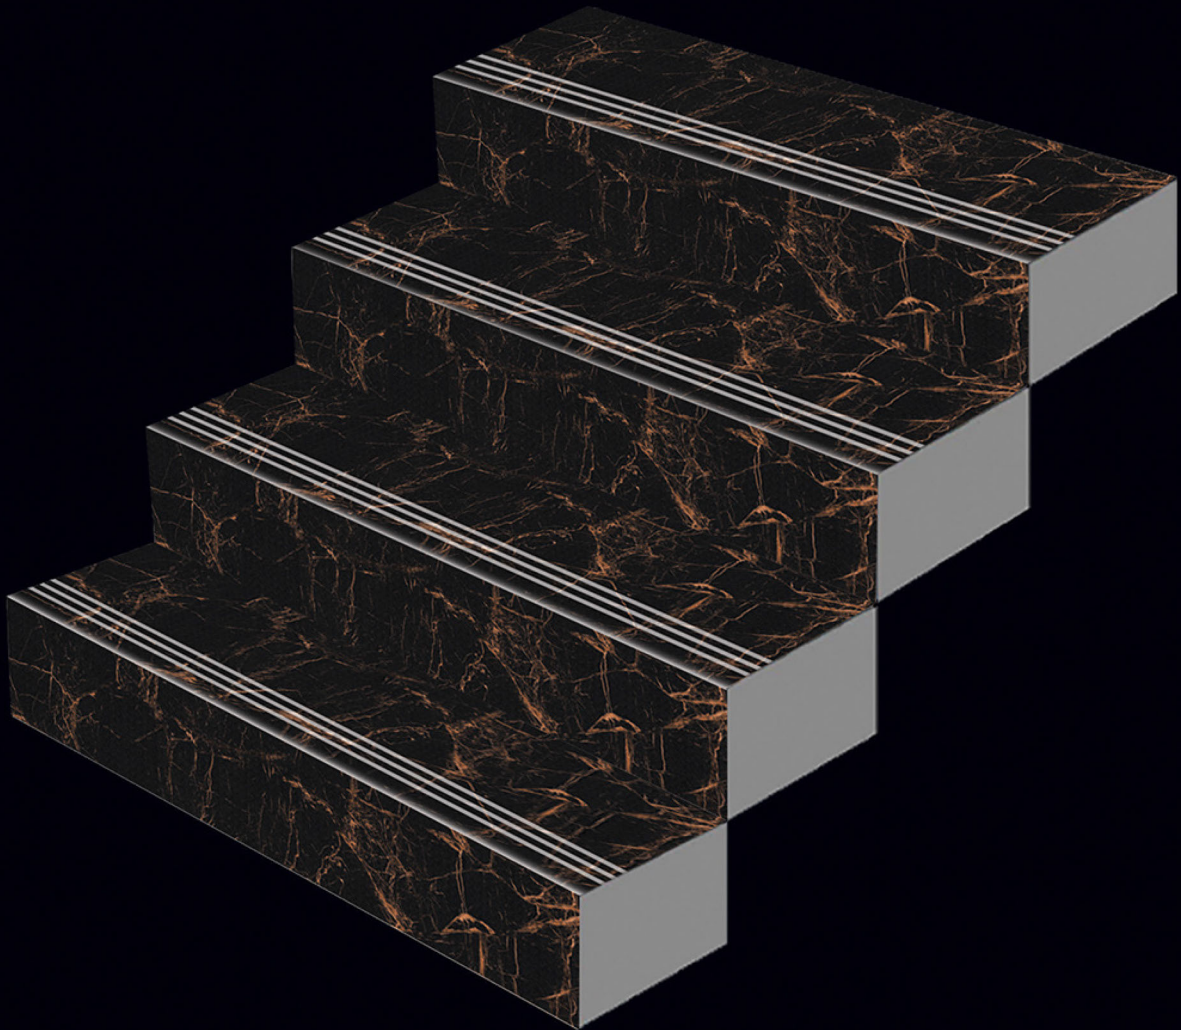

VITRIFIED
STEP & RISER

GVT
3.25 FEET STEP TILE

1000x300mm

1000x200mm

STEP TILE

INTERIOR USE

WATER RESISTANT

SATIN RESISTANT

RANDOM