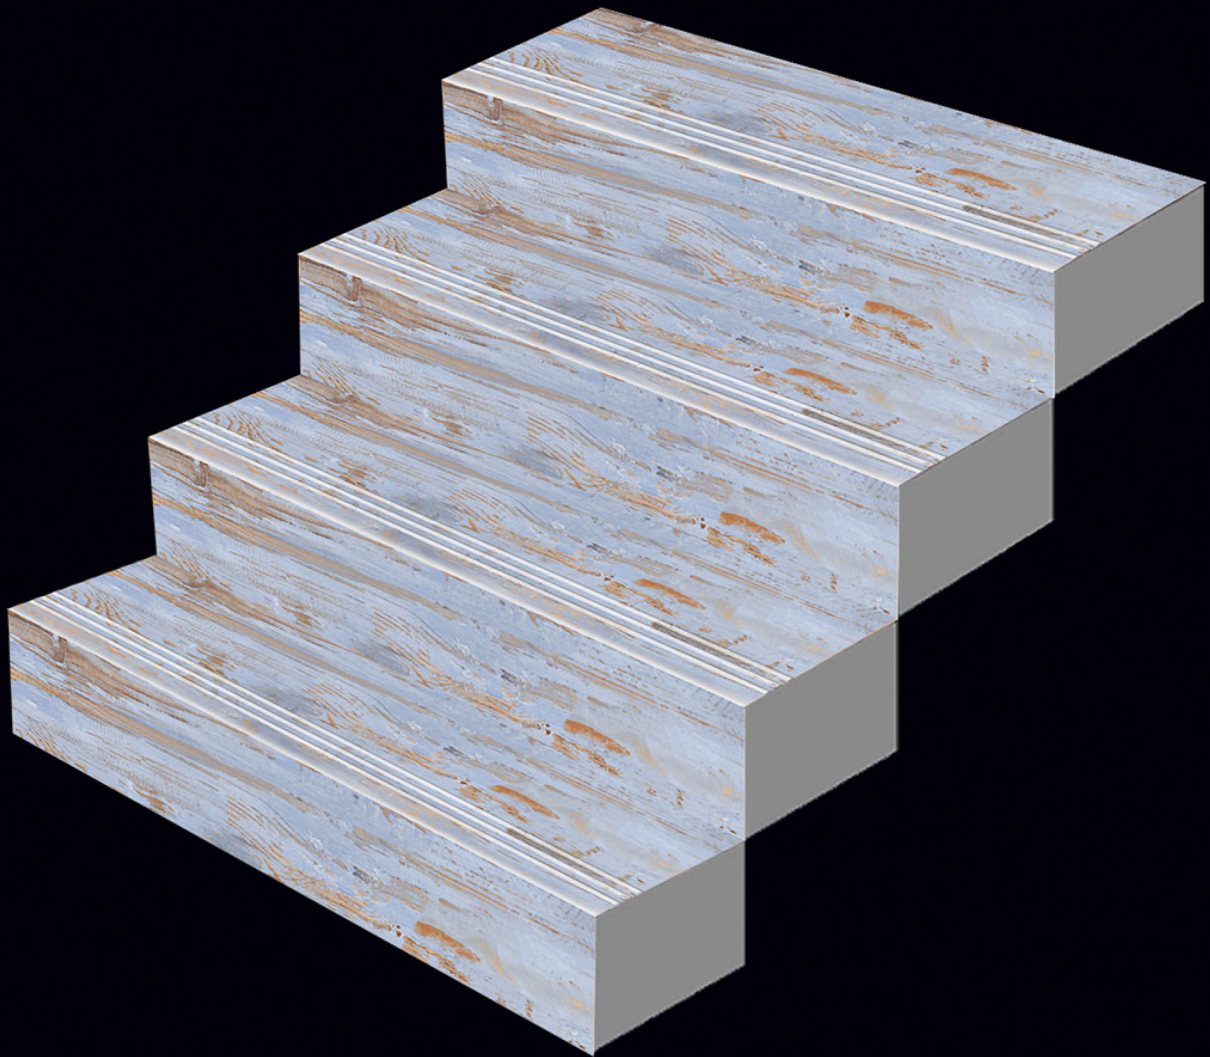

VITRIFIED
STEP & RISER

GVT
3.25 FEET STEP TILE

1000x300mm

1000x200mm

STEP TILE

INTERIOR USE

WATER RESISTANT

SATIN RESISTANT

RANDOM