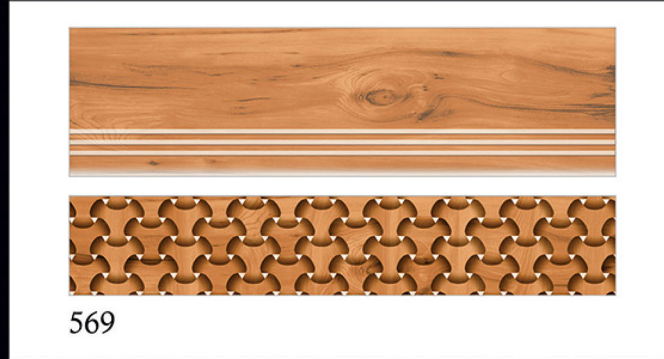

VITRIFIED
STEP & RISER

GVT
3.25 FEET STEP TILE

1000x300mm

1000x200mm

STEP TILE

INTERIOR USE

WATER RESISTANT

SATIN RESISTANT

RANDOM