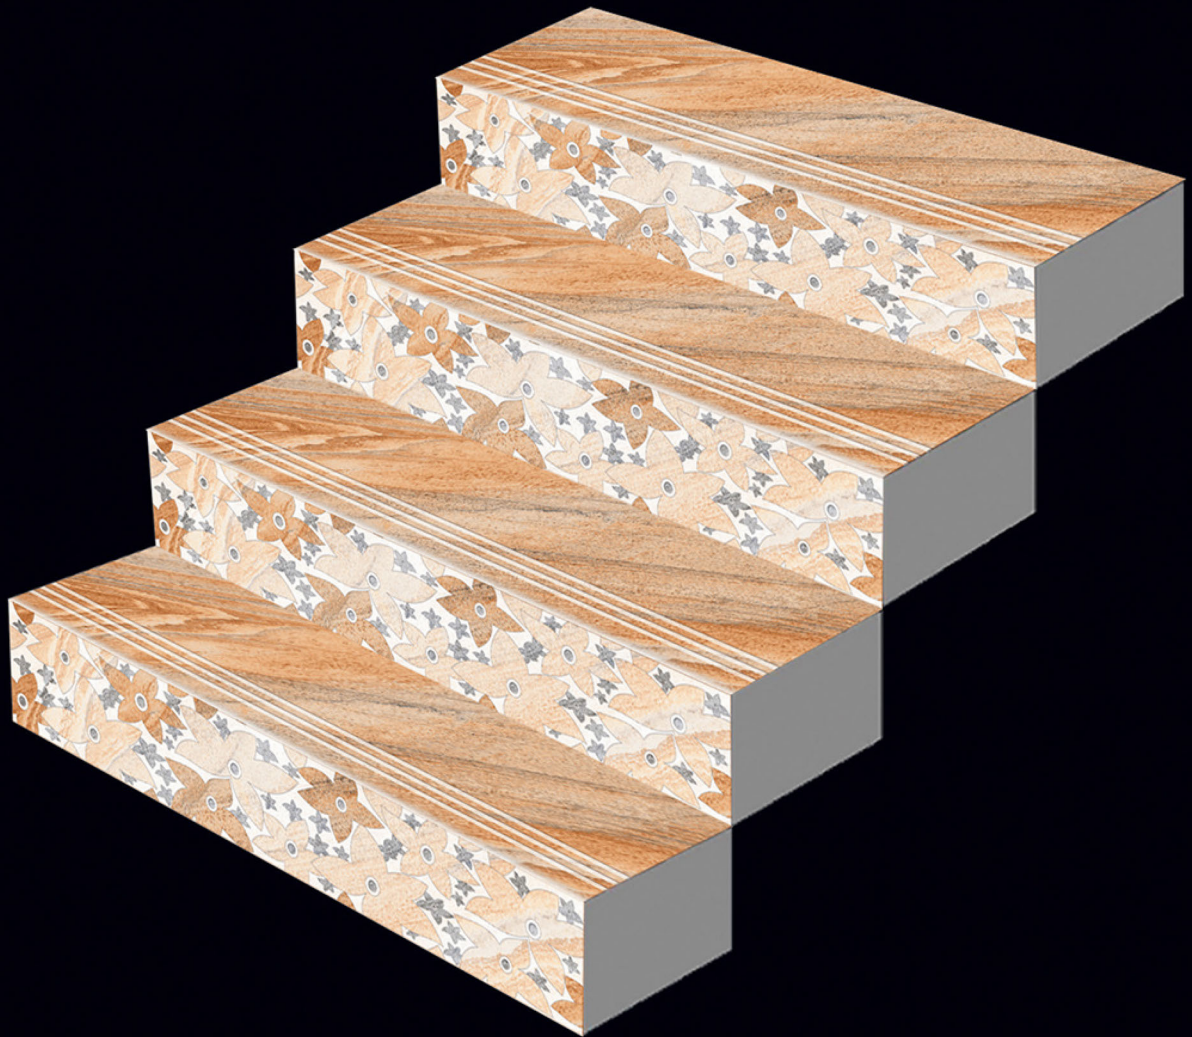

WATER RESISTANT

SATIN RESISTANT

RANDOM

VITRIFIED
STEP & RISER

GVT
3.25 FEET STEP TILE

1000x300mm

1000x200mm

STEP TILE