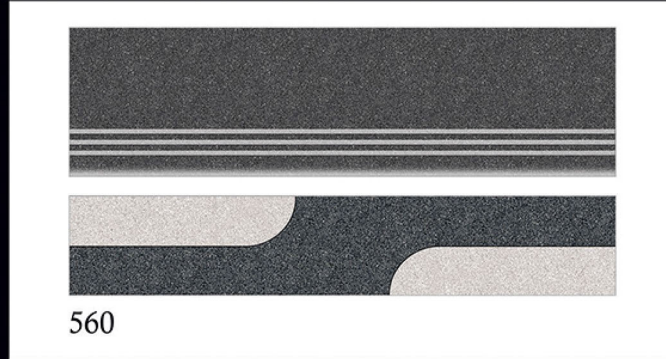

VITRIFIED
STEP & RISER

GVT
3.25 FEET STEP TILE

1000x300mm

1000x200mm

STEP TILE

INTERIOR USE

WATER RESISTANT

SATIN RESISTANT

RANDOM