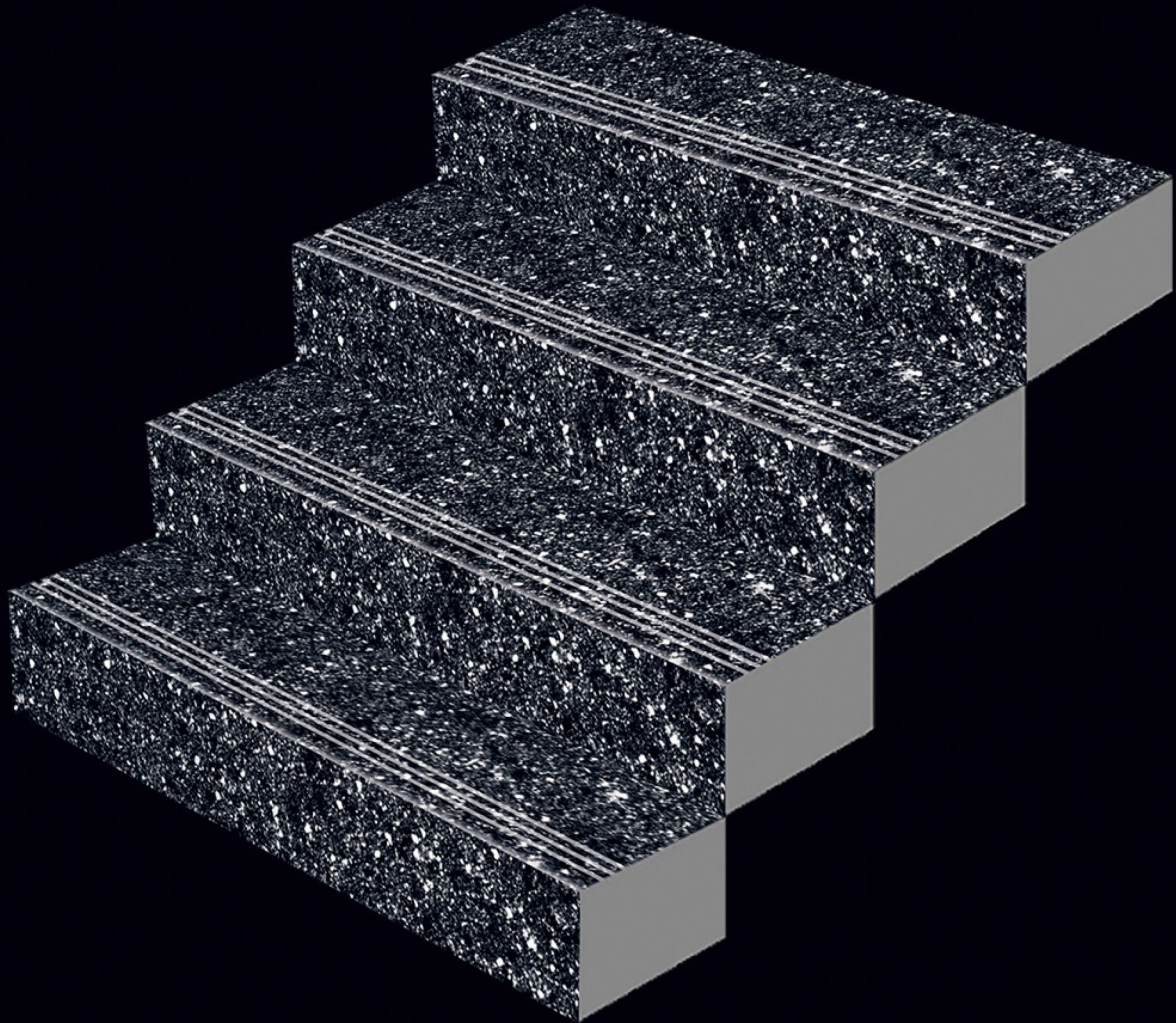

VITRIFIED
STEP & RISER

GVT
3.25 FEET STEP TILE

1000x300mm

1000x200mm

STEP TILE

INTERIOR USE

WATER RESISTANT

SATIN RESISTANT

RANDOM