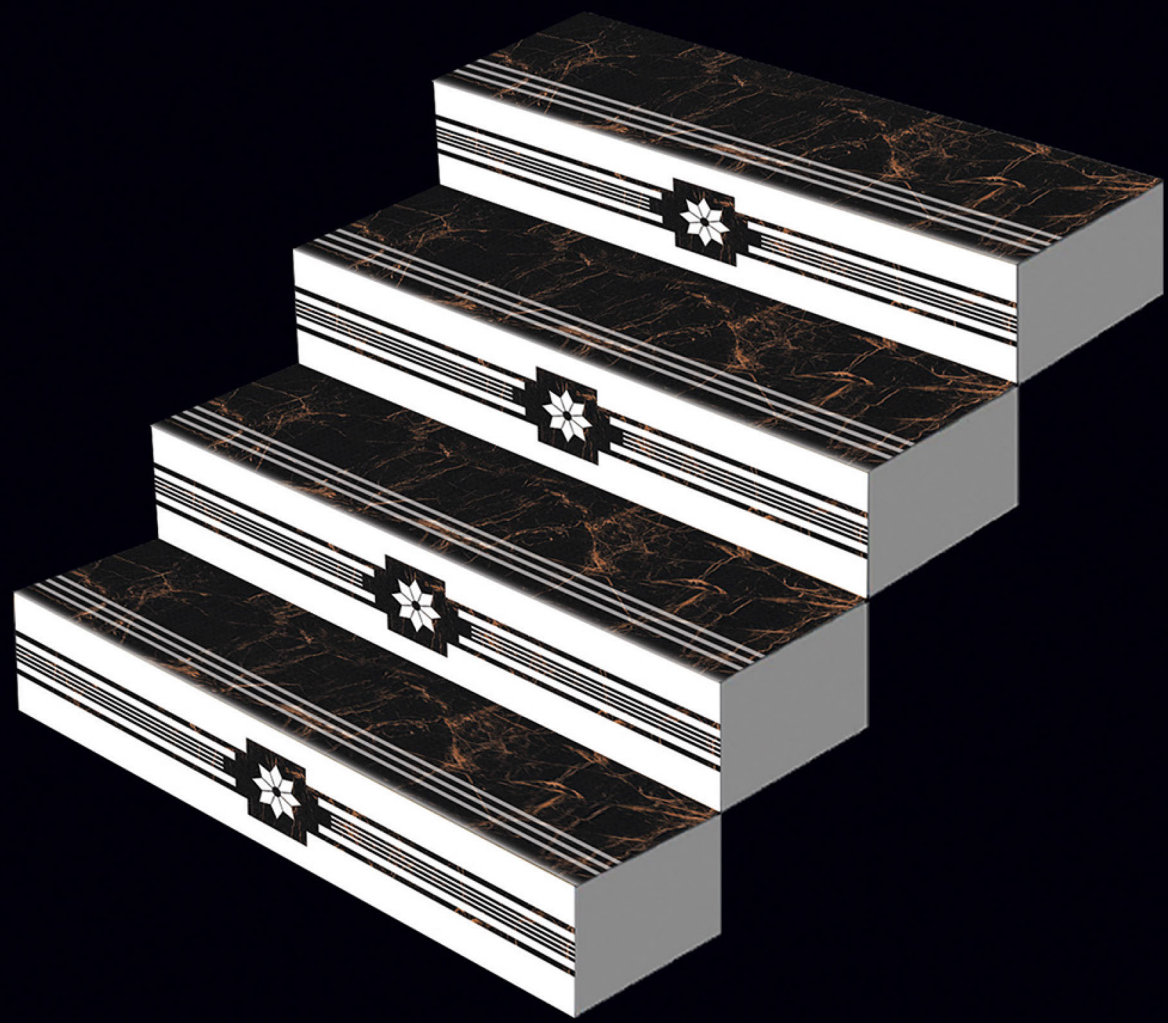

VITRIFIED
STEP & RISER

GVT
3.25 FEET STEP TILE

1000x300mm

1000x200mm

STEP TILE

INTERIOR USE

WATER RESISTANT

SATIN RESISTANT

RANDOM