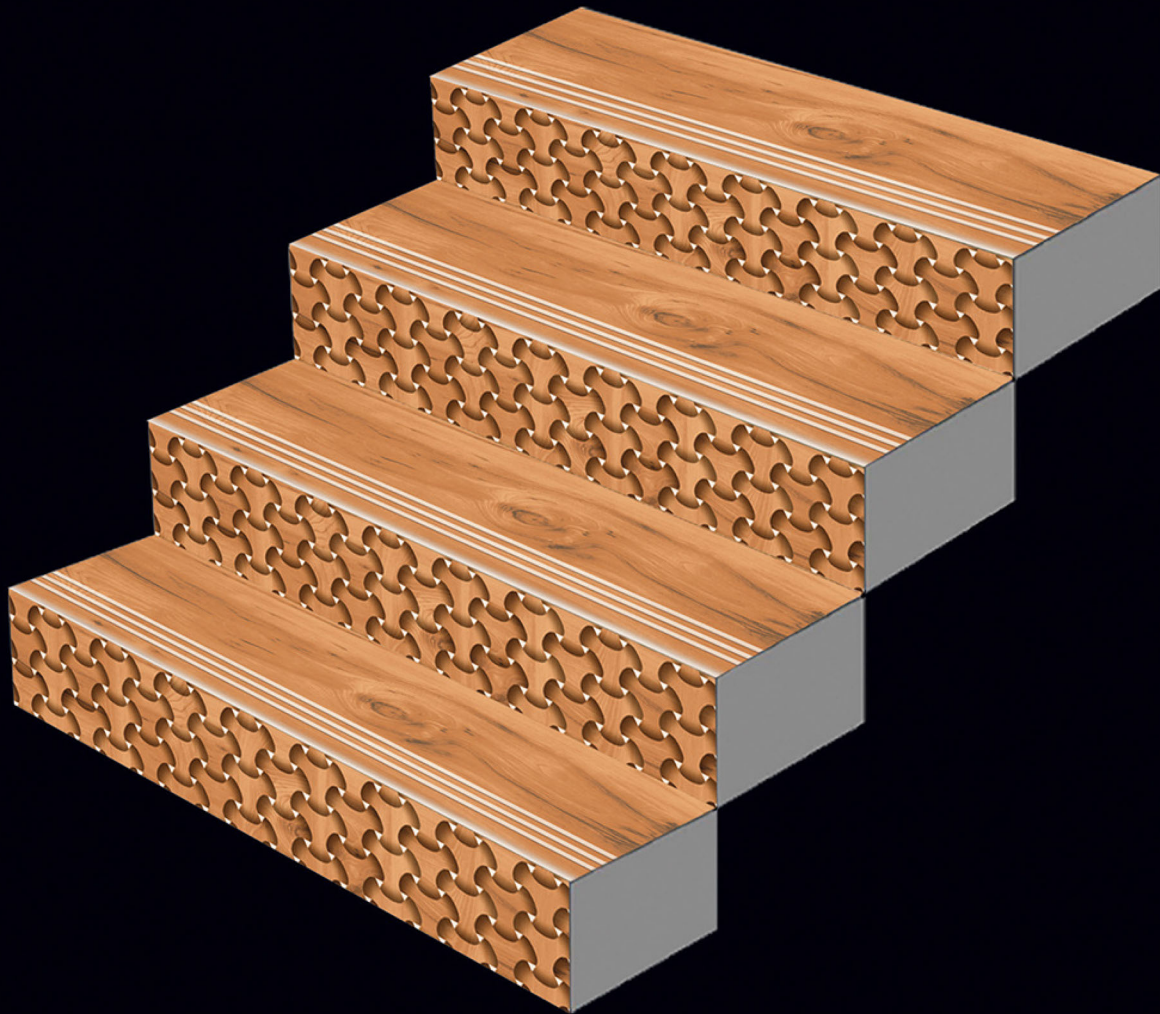

VITRIFIED
STEP & RISER

GVT
3.25 FEET STEP TILE

1000x300mm

1000x200mm

STEP TILE

INTERIOR USE

WATER RESISTANT

SATIN RESISTANT

RANDOM