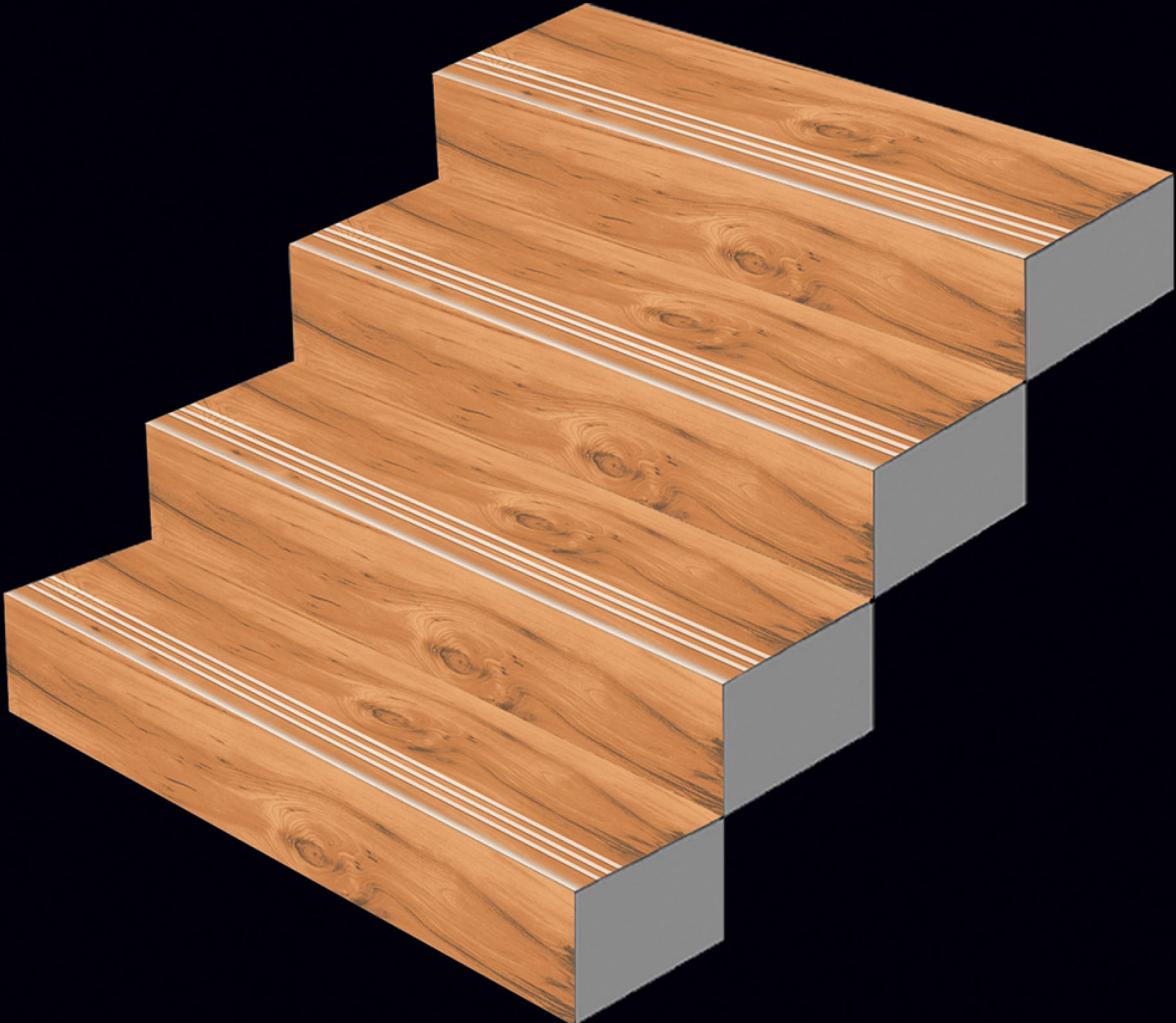

VITRIFIED
STEP & RISER

GVT
3.25 FEET STEP TILE

1000x300mm
1000x200mm