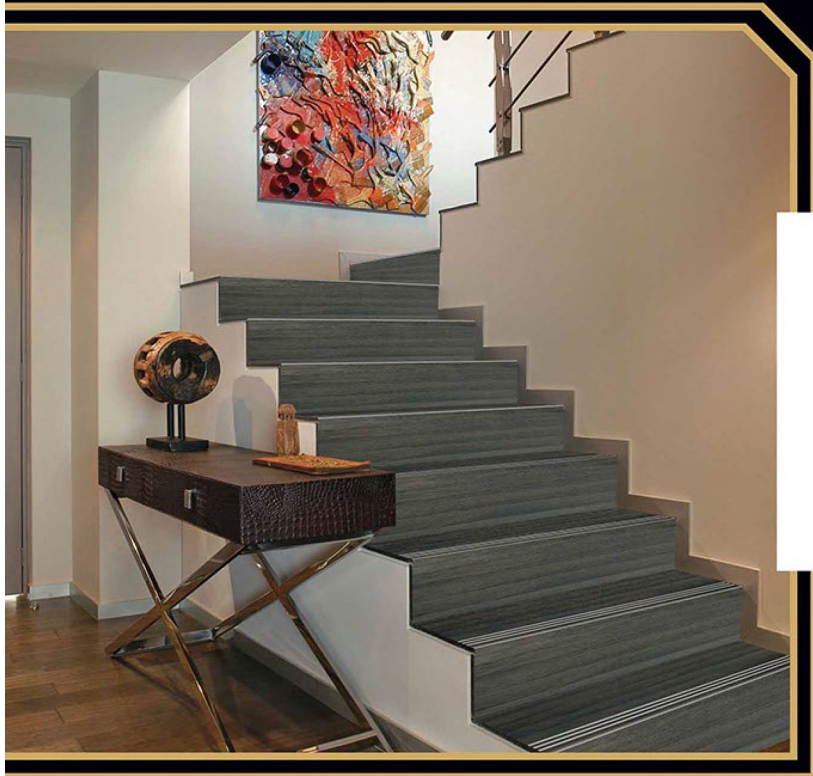

900x300mm

900x200mm

105

Matt Finish

107

Matt Finish

STEP TILE

INTERIOR USE