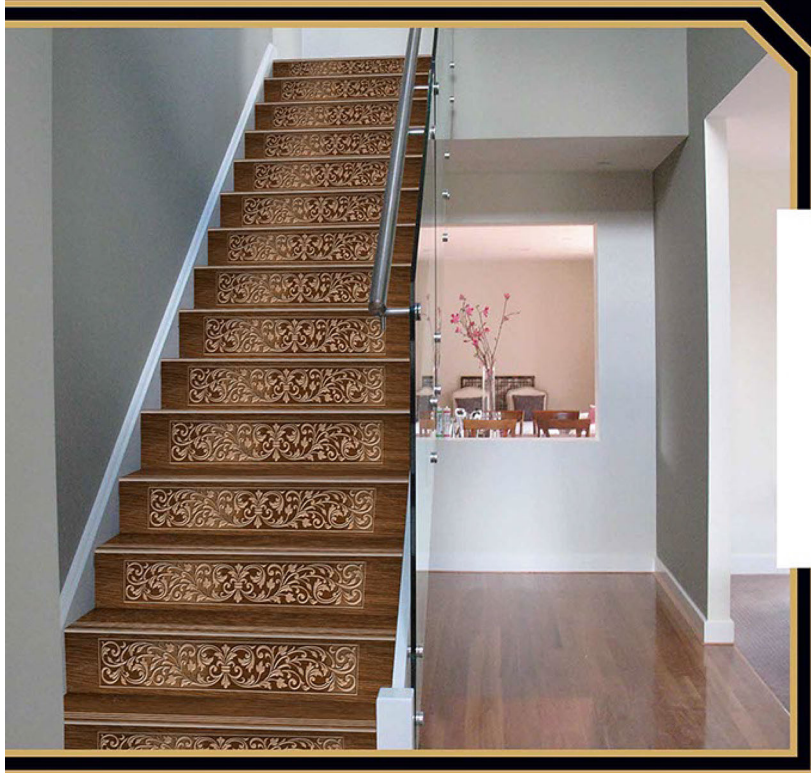

900x200mm

167

Matt Finish

168

Matt Finish

STEP TILE

INTERIOR USE

WATER RESISTANT