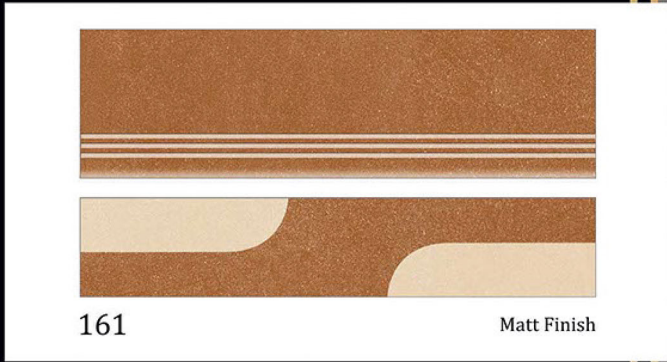

VITRIFIED
STEP & RISER

GVT
3 FEET STEP TILE

900x300mm

900x200mm

161

Matt Finish