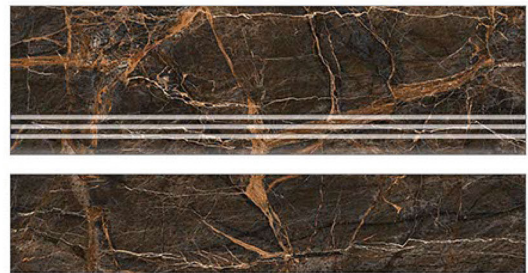

104

Matt Finish