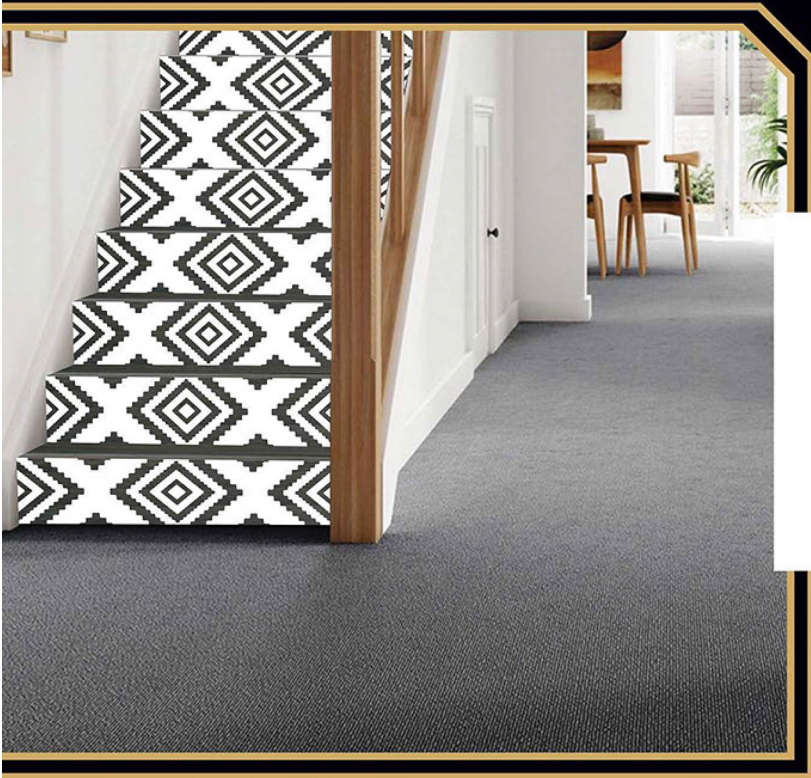

900x200mm

161

Matt Finish

166

Matt Finish

VITRIFIED
STEP & RISER

GVT
3 FEET STEP TILE

900x300mm