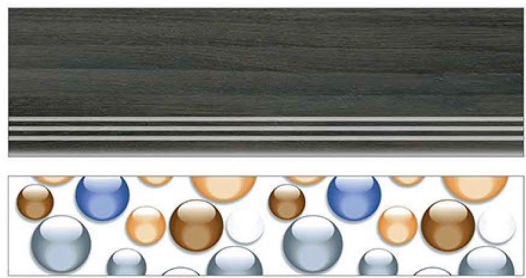

170

Matt Finish