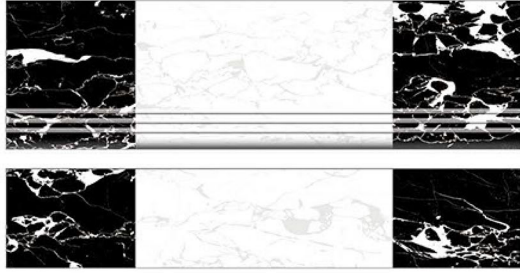

Matt Finish

169

Matt Finish

VITRIFIED
STEP & RISER

GVT
3 FEET STEP TILE

900x300mm

900x200mm

151