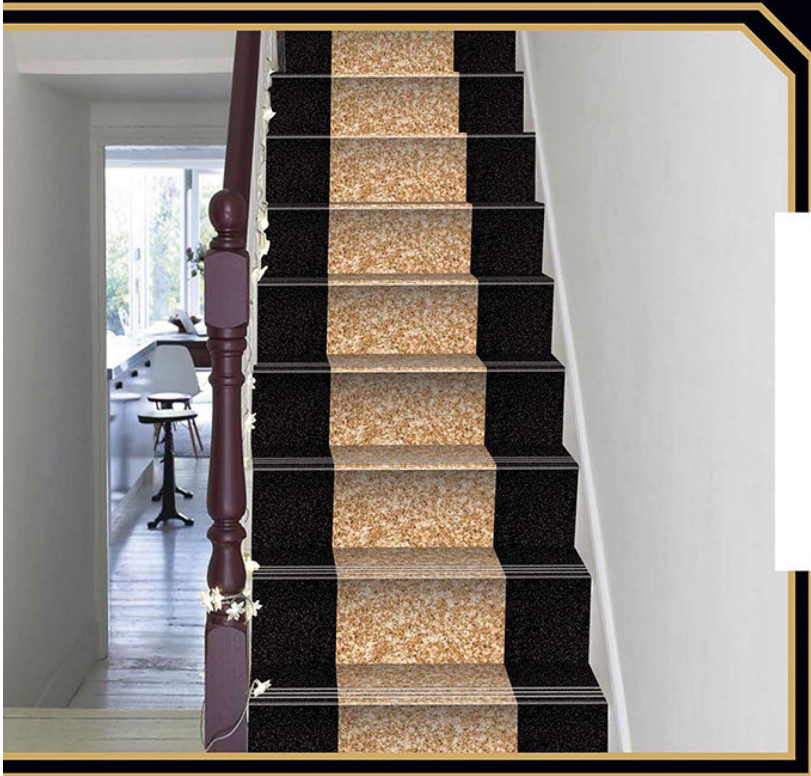

VITRIFIED
STEP & RISER

GVT
3 FEET STEP TILE

900x300mm

900x200mm

153

Matt Finish

154

Matt Finish