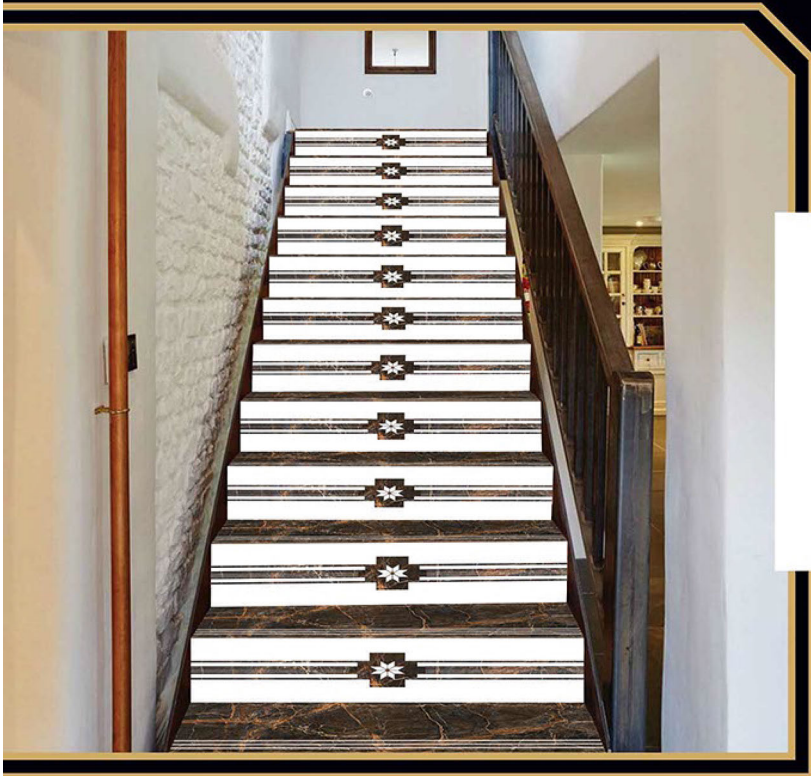

High Gloss

VITRIFIED
STEP & RISER

GVT
3 FEET STEP TILE

900x300mm

900x200mm

157

Matt Finish

158