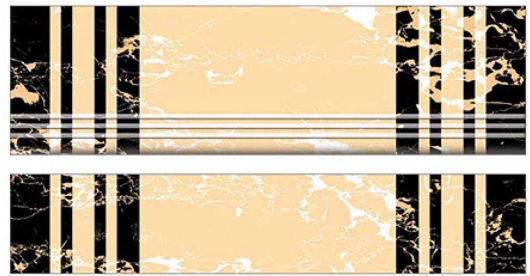

152

Matt Finish

STEP TILE

INTERIOR USE

WATER RESISTANT

SATIN RESISTANT

RANDOM