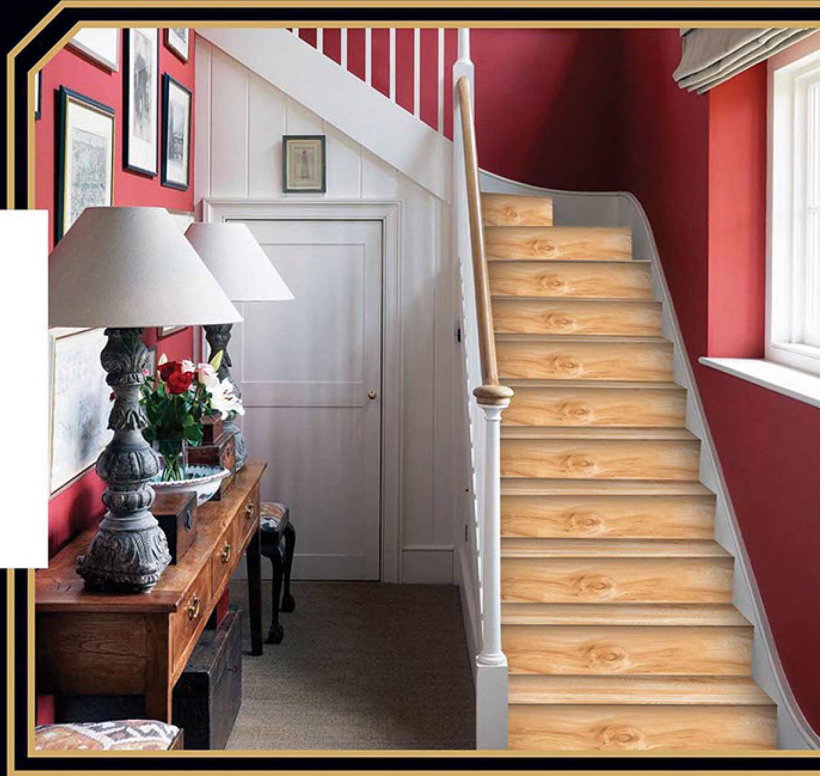

169

Matt Finish