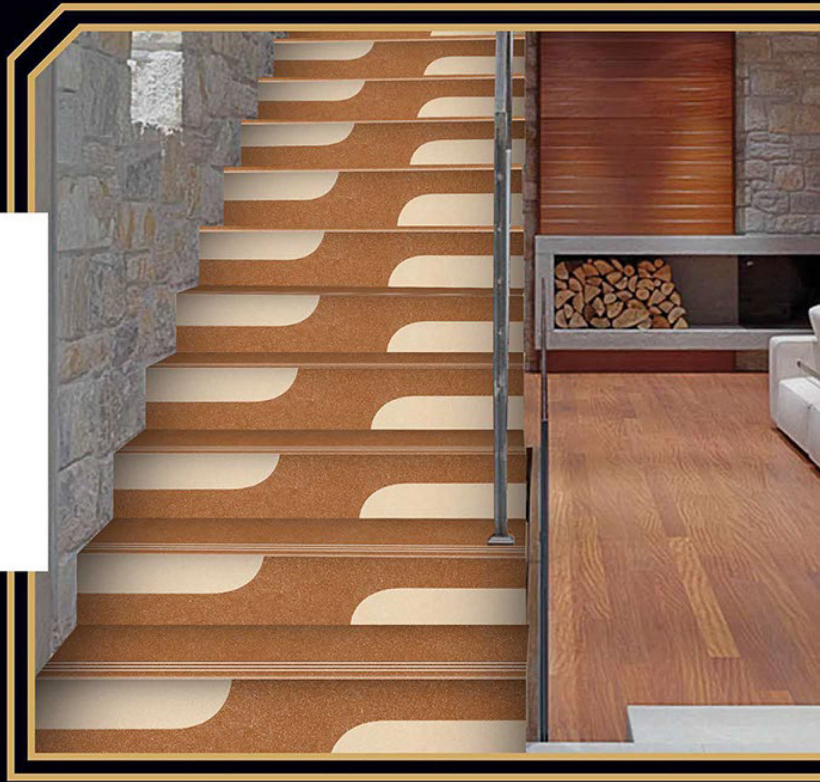

VITRIFIED
STEP & RISER

GVT
3 FEET STEP TILE

900x300mm

900x200mm

161

Matt Finish