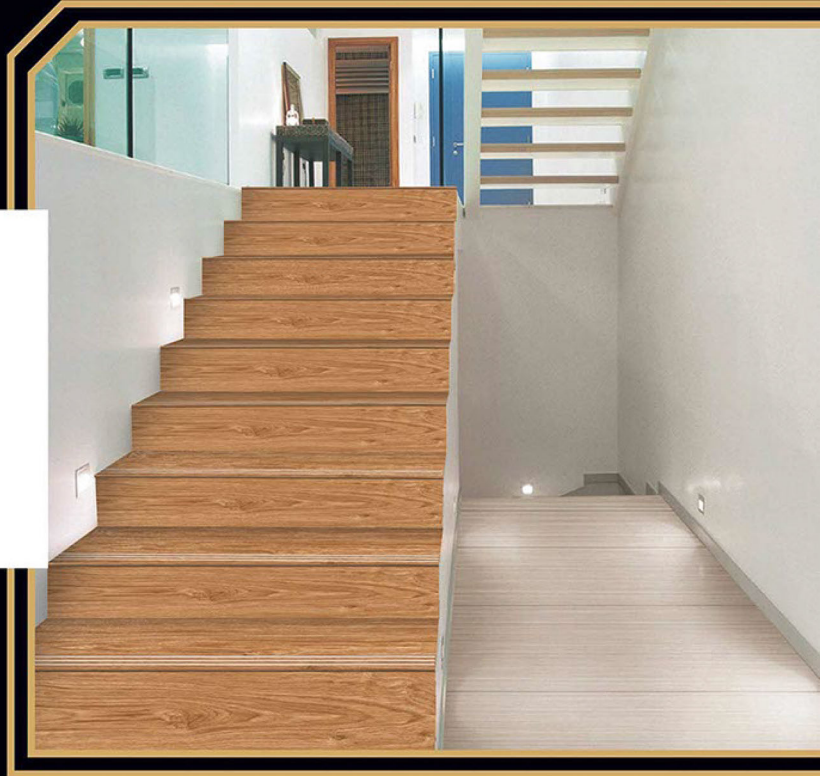

104

Matt Finish