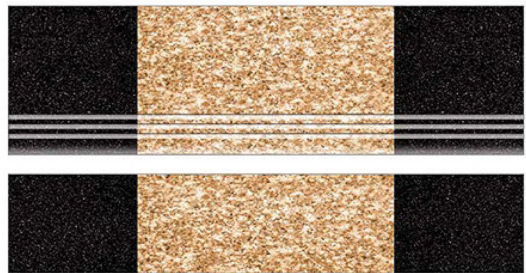

VITRIFIED
STEP & RISER

GVT
3 FEET STEP TILE

900x300mm

900x200mm

153

Matt Finish

154

Matt Finish