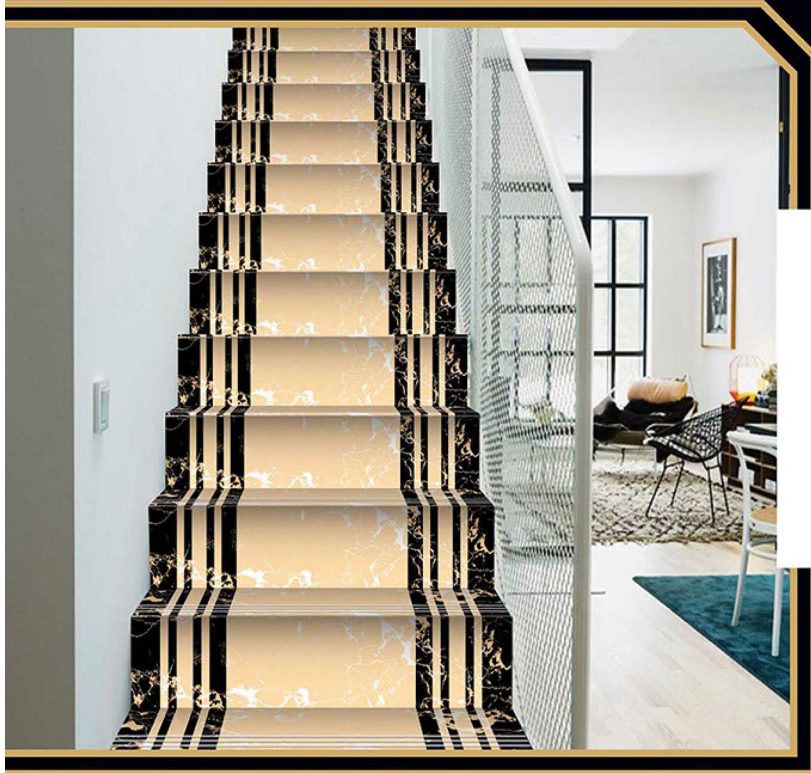

152

Matt Finish

STEP TILE

INTERIOR USE

WATER RESISTANT

SATIN RESISTANT

RANDOM