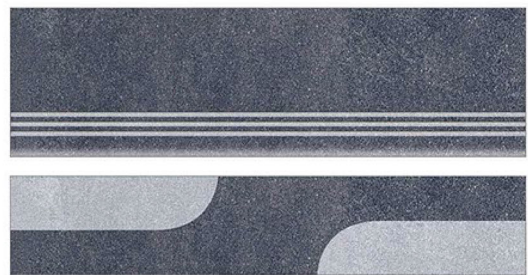

VITRIFIED
STEP & RISER

GVT
3 FEET STEP TILE

900x300mm

900x200mm

159

Matt Finish

160

Matt Finish