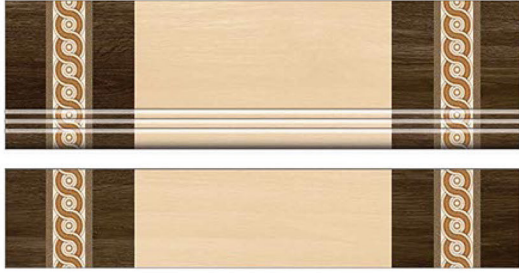

VITRIFIED
STEP & RISER

GVT
3 FEET STEP TILE

900x300mm

900x200mm