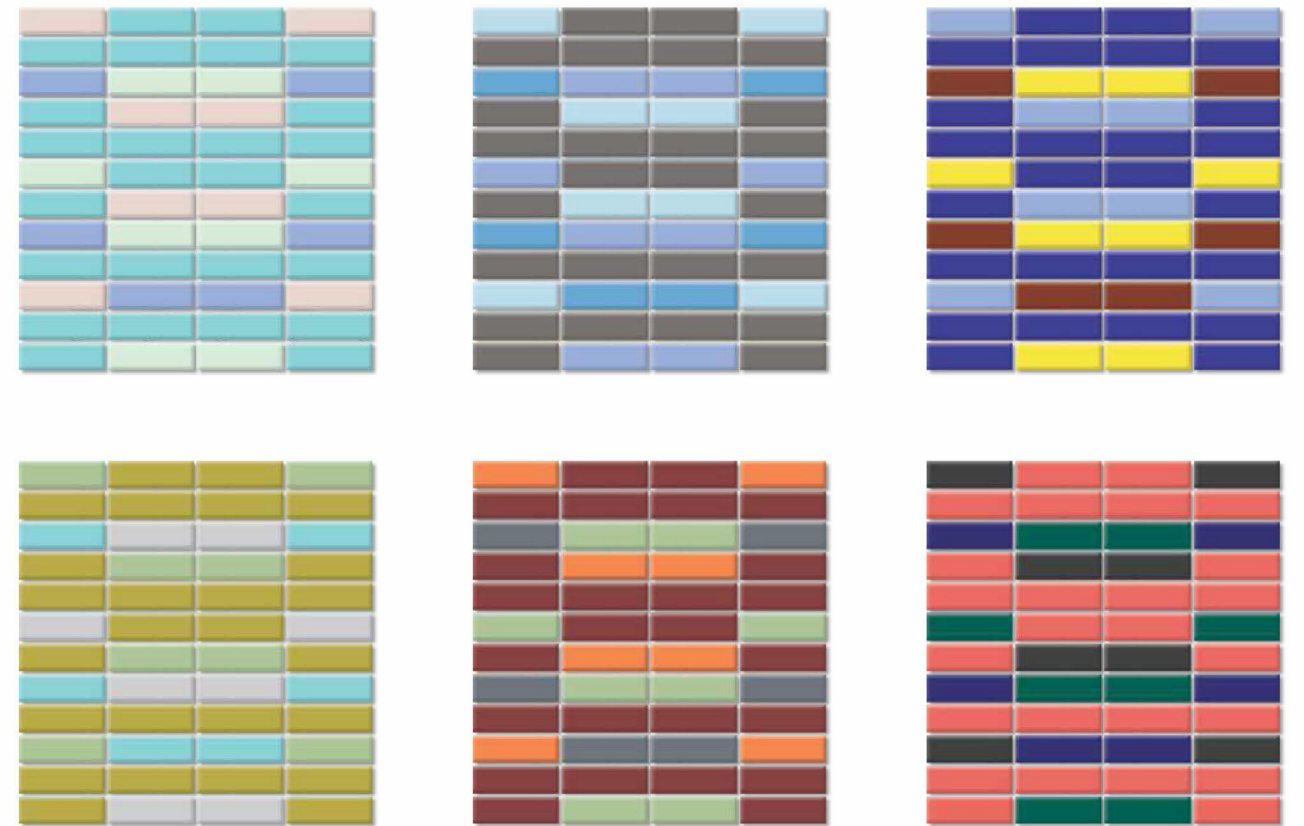

### FEATURES & APPLICATIONS

CONTEMPORARY  
STYLE  
MEETS THE  
*Classics!*

STACK BONE

**INDiART**  
CERAMIC

CHIP SIZE  
23x73mm

SHEET SIZE  
310x300mm

FEATURES & APPLICATIONS