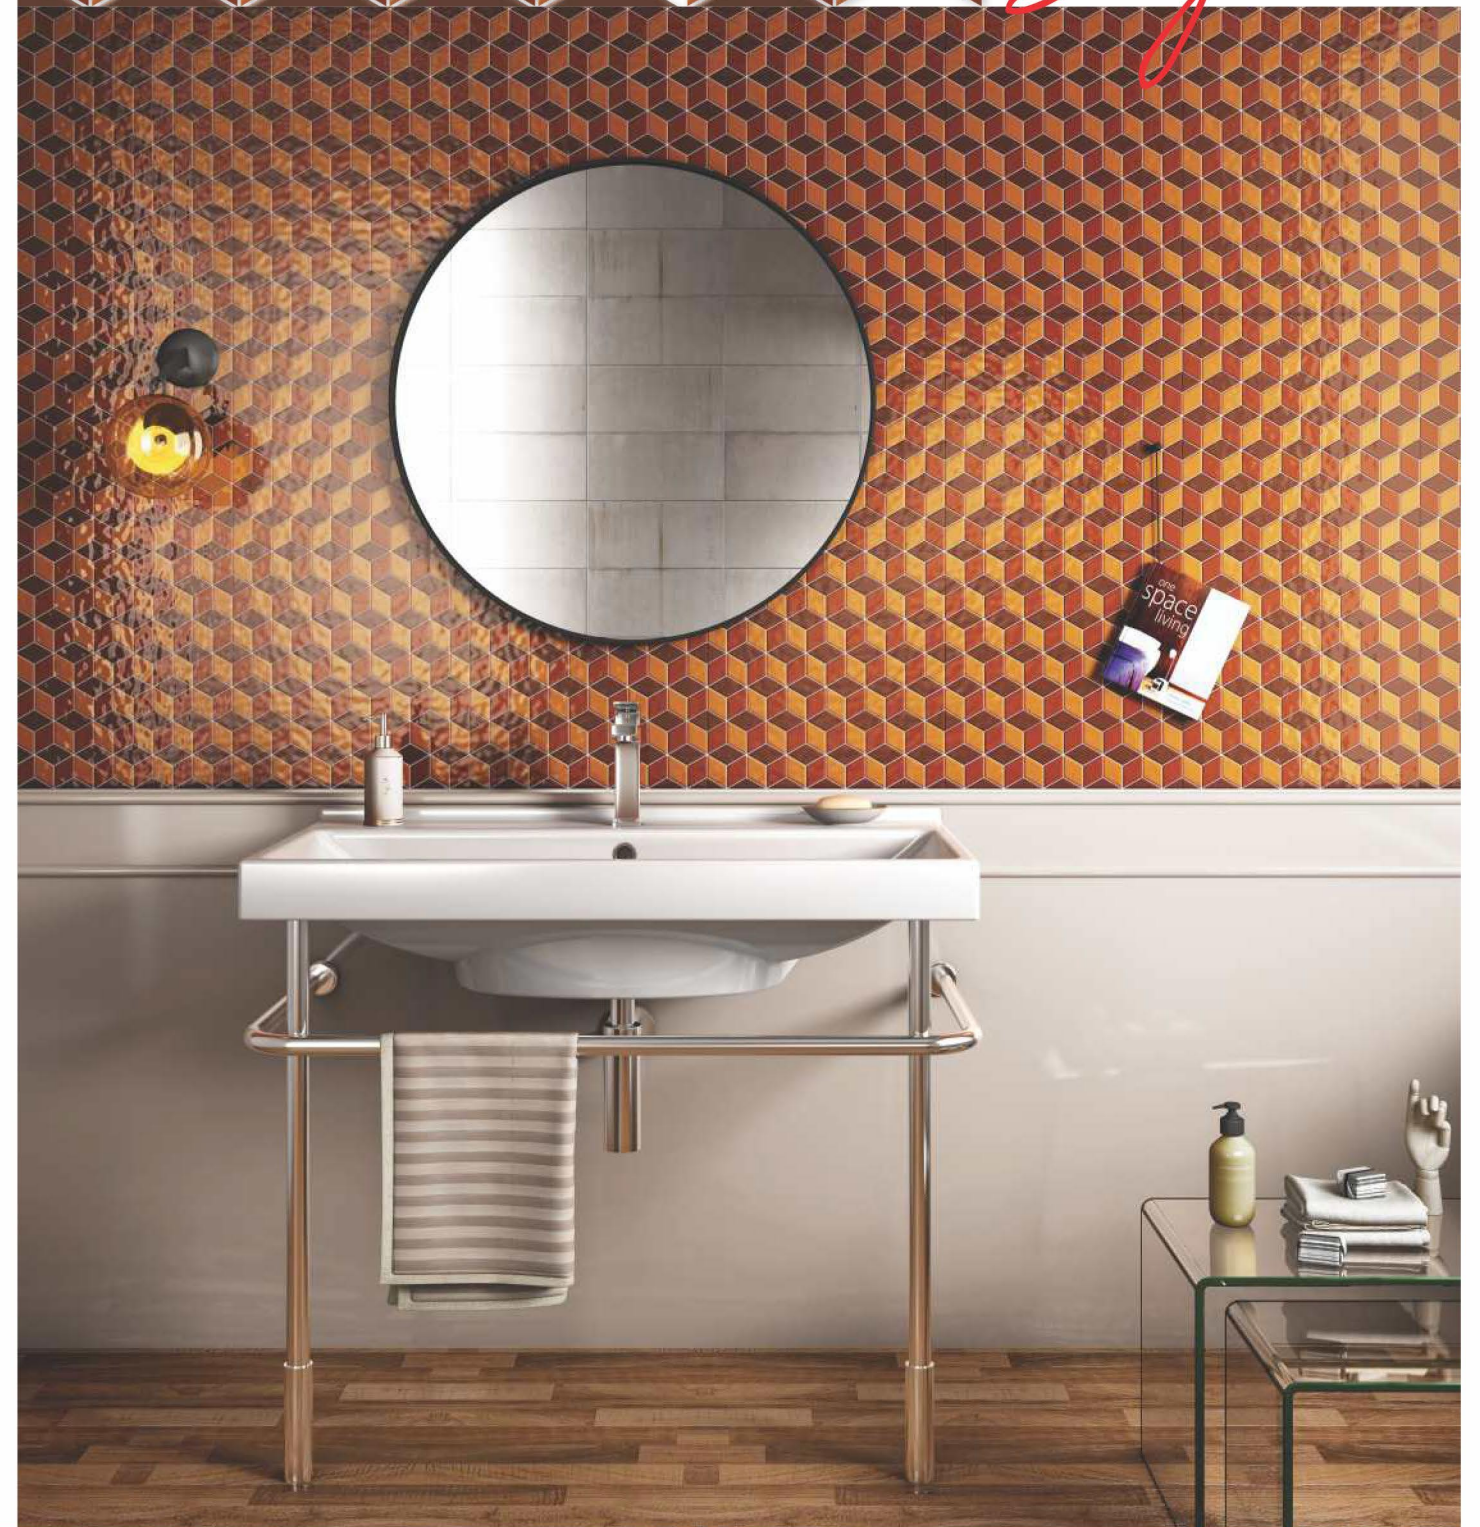

## RHOMBUS

CHIP SIZE  
48x80mm

SHEET SIZE  
300x262mm

A TOUCH  
OF  
CLASS  
AND  
*Style.*

### FEATURES & APPLICATIONS

AS  
AGELESS  
AS  
*Music!*

SQUARE

CHIP SIZE  
48x48mm

SHEET SIZE  
303x303mm

FEATURES & APPLICATIONS

CHIP SIZE  
100x100mm

SHEET SIZE  
303x303mm

CAREFULLY  
CURATED  
PIECES TO  
MATCH YOUR  
*Personality.*

FEATURES & APPLICATIONS

OPEN  
YOUR  
EYES TO  
*Grandeur!*

SQUARE 003

CHIP SIZE  
73x73mm

SHEET SIZE  
298x298mm

FEATURES & APPLICATIONS