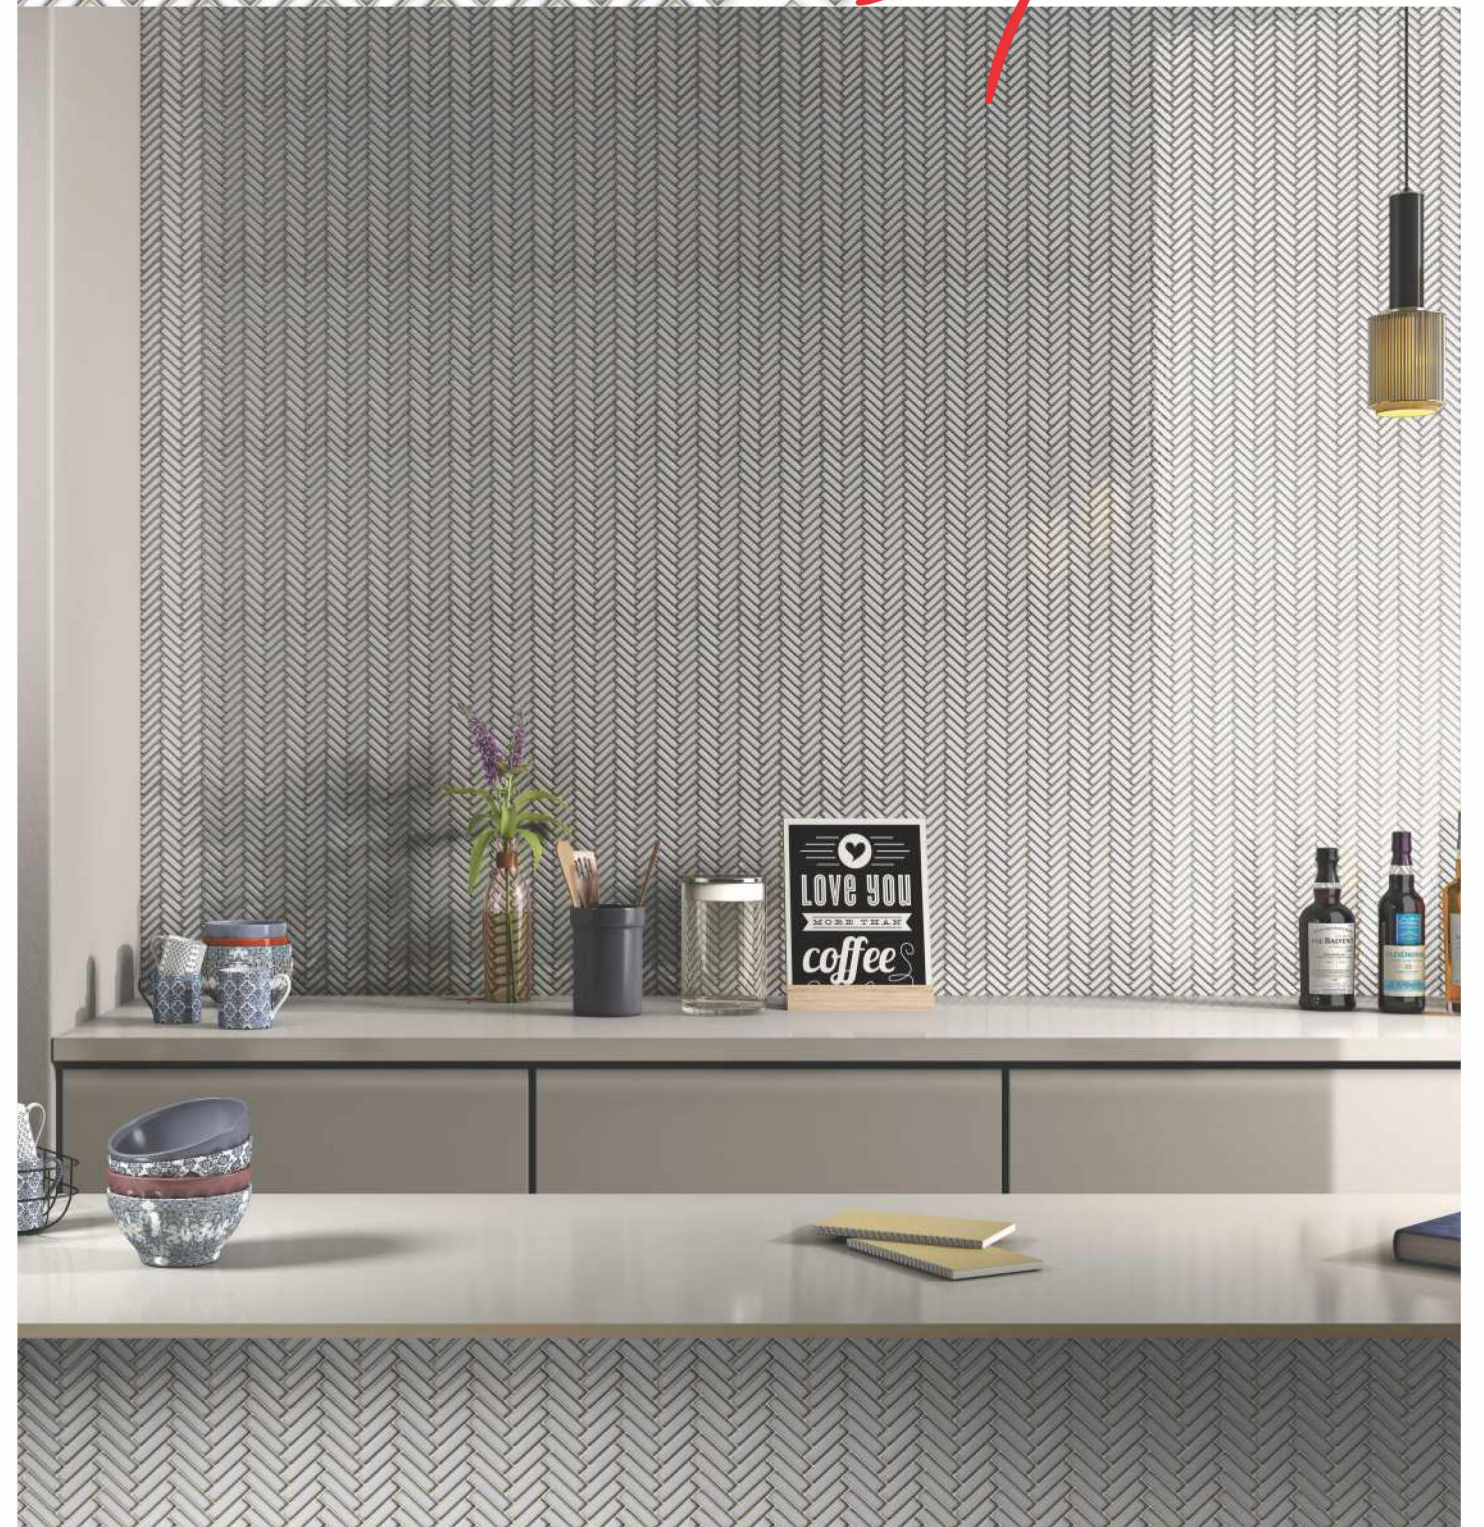

### FEATURES & APPLICATIONS

*Bubbles!* SHOW ME SOME

LONG HEXAGON

**INDiART**  
CERAMIC

CHIP SIZE  
95x60mm

SHEET SIZE  
290x260mm

FEATURES & APPLICATIONS

LONG HEXAGON I