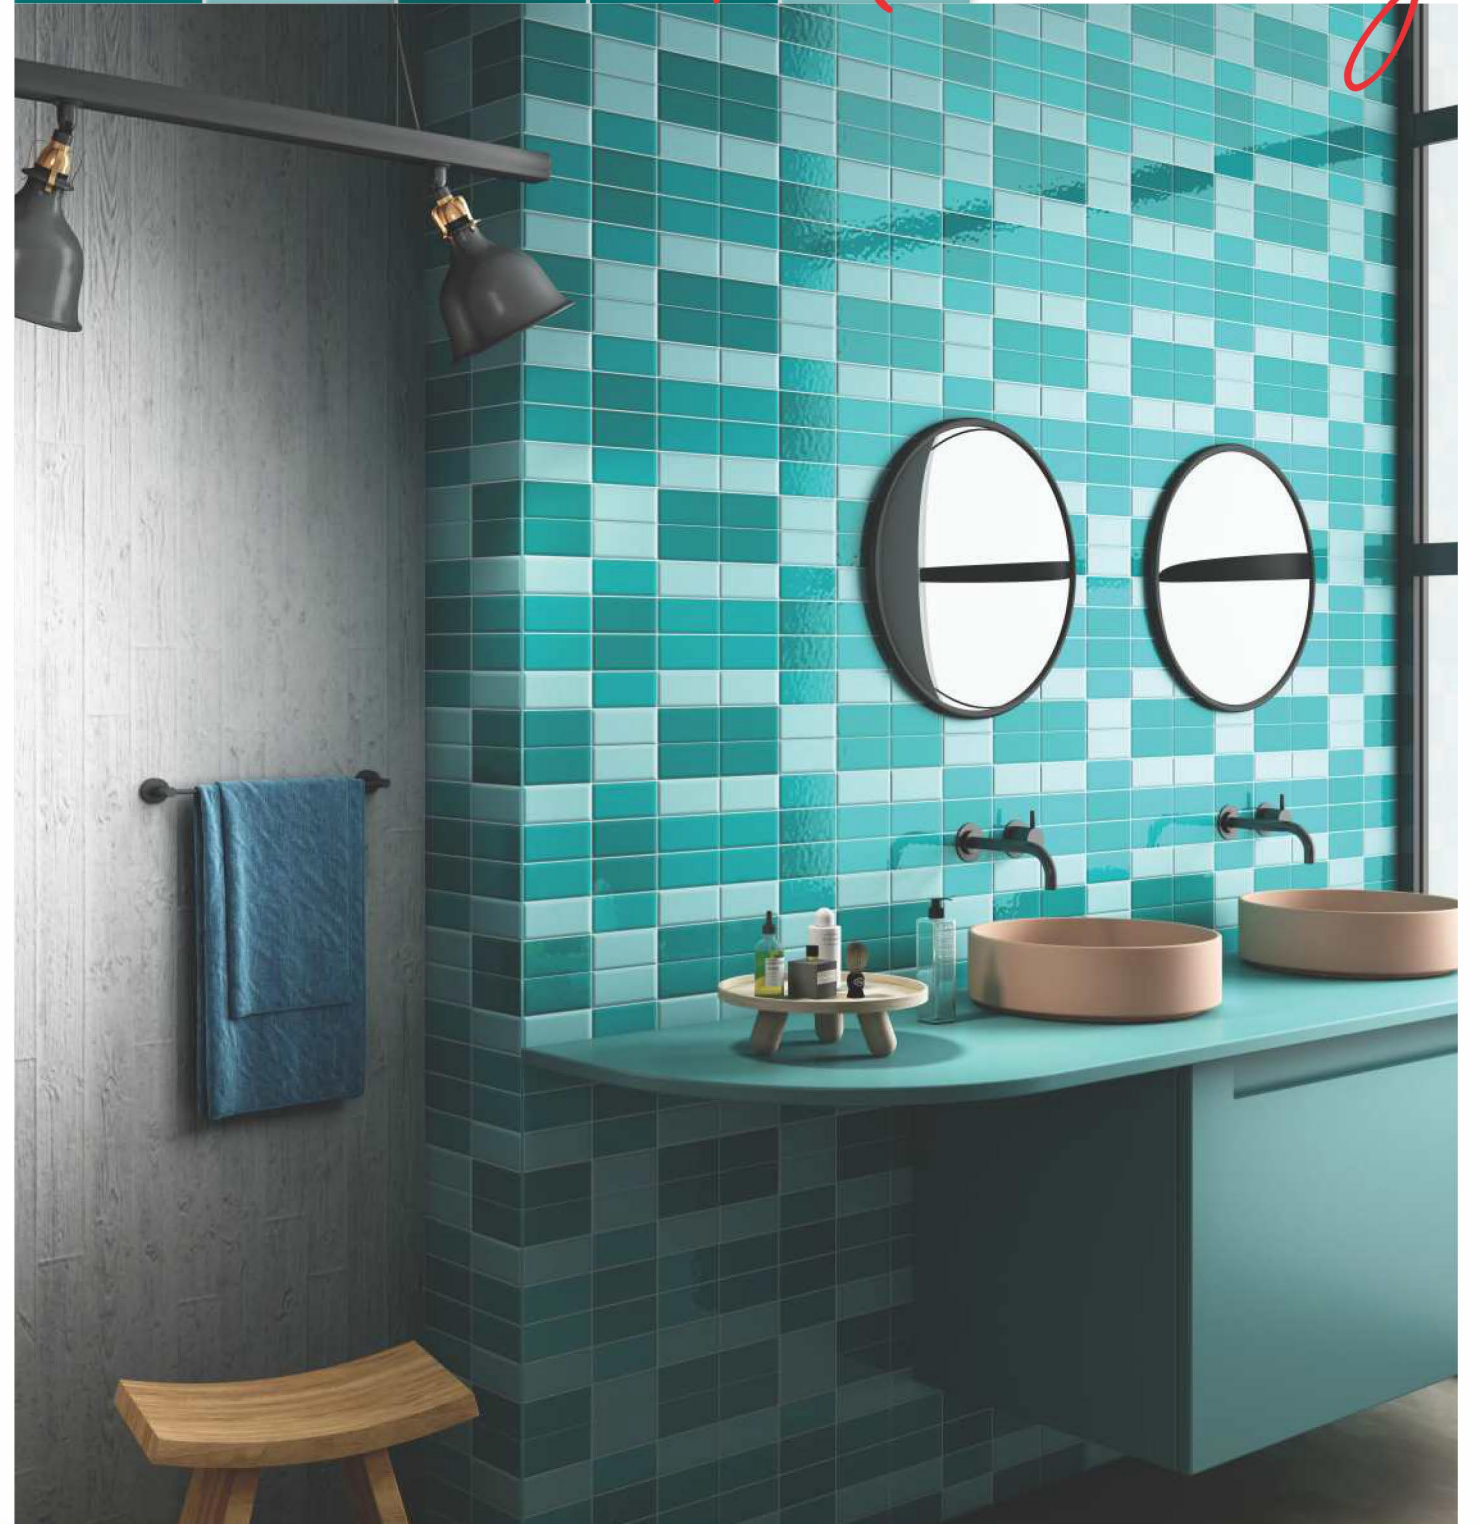

FEATURES & APPLICATIONS