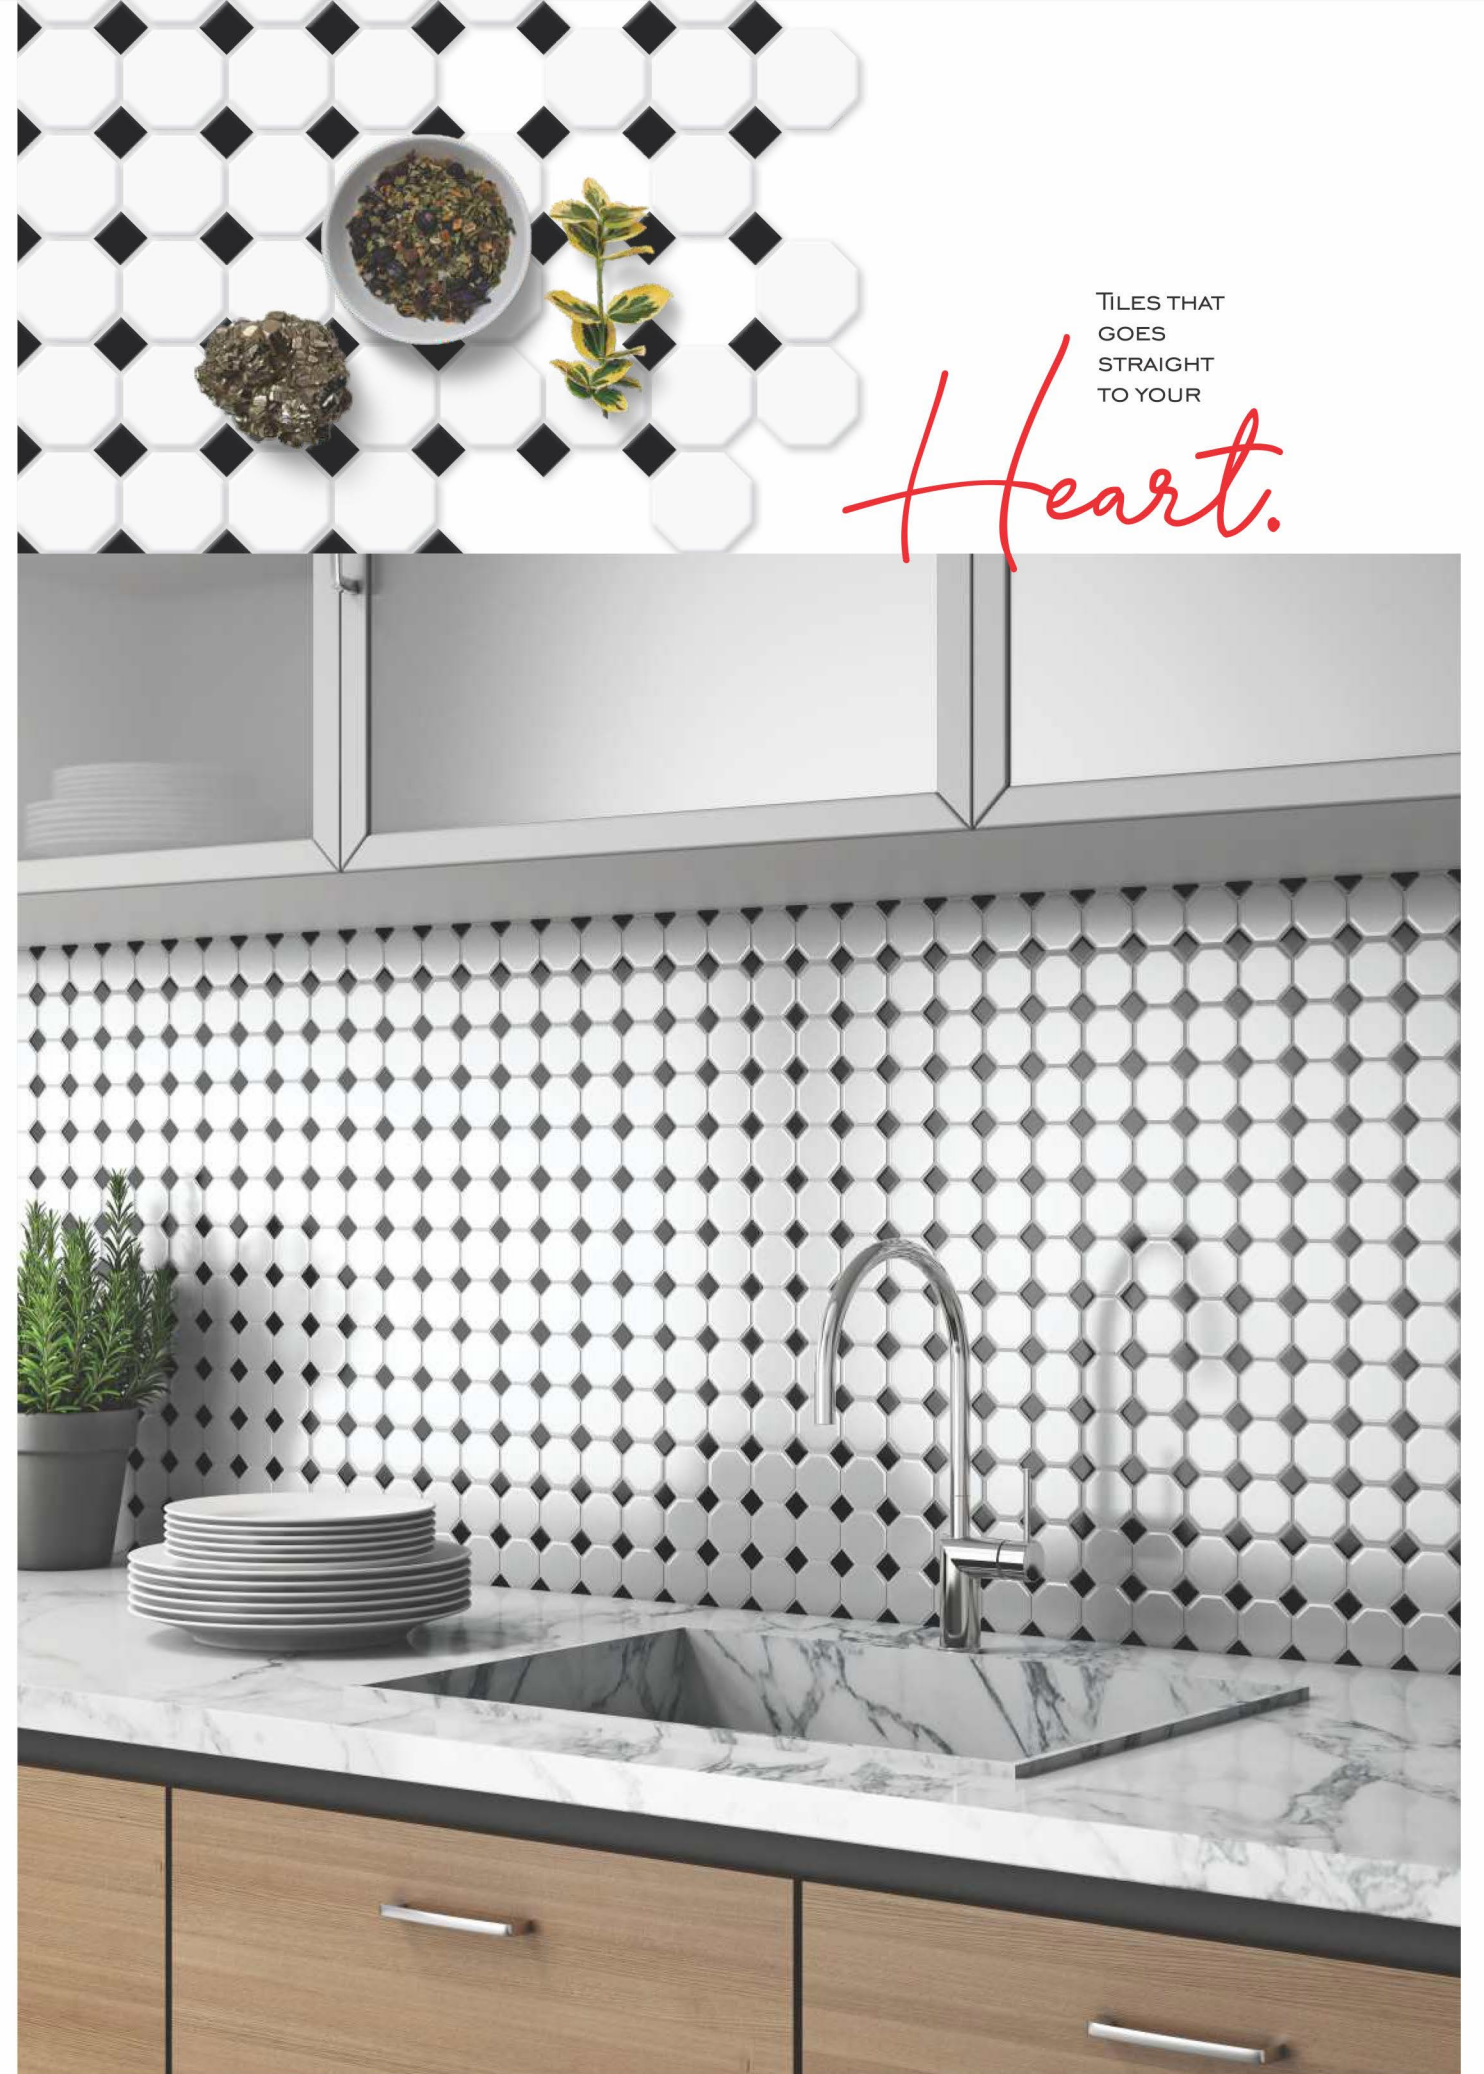

SHEET SIZE  
315x298mm

FEATURES & APPLICATIONS

CHIP SIZE  
23x23/55x55mm

SHEET SIZE  
295x295mm

TILES THAT  
GOES  
STRAIGHT  
TO YOUR

*Heart.*

FEATURES & APPLICATIONS

*Fashion!* ROBUST STYLES THAT WILL NEVER GO OUT OF