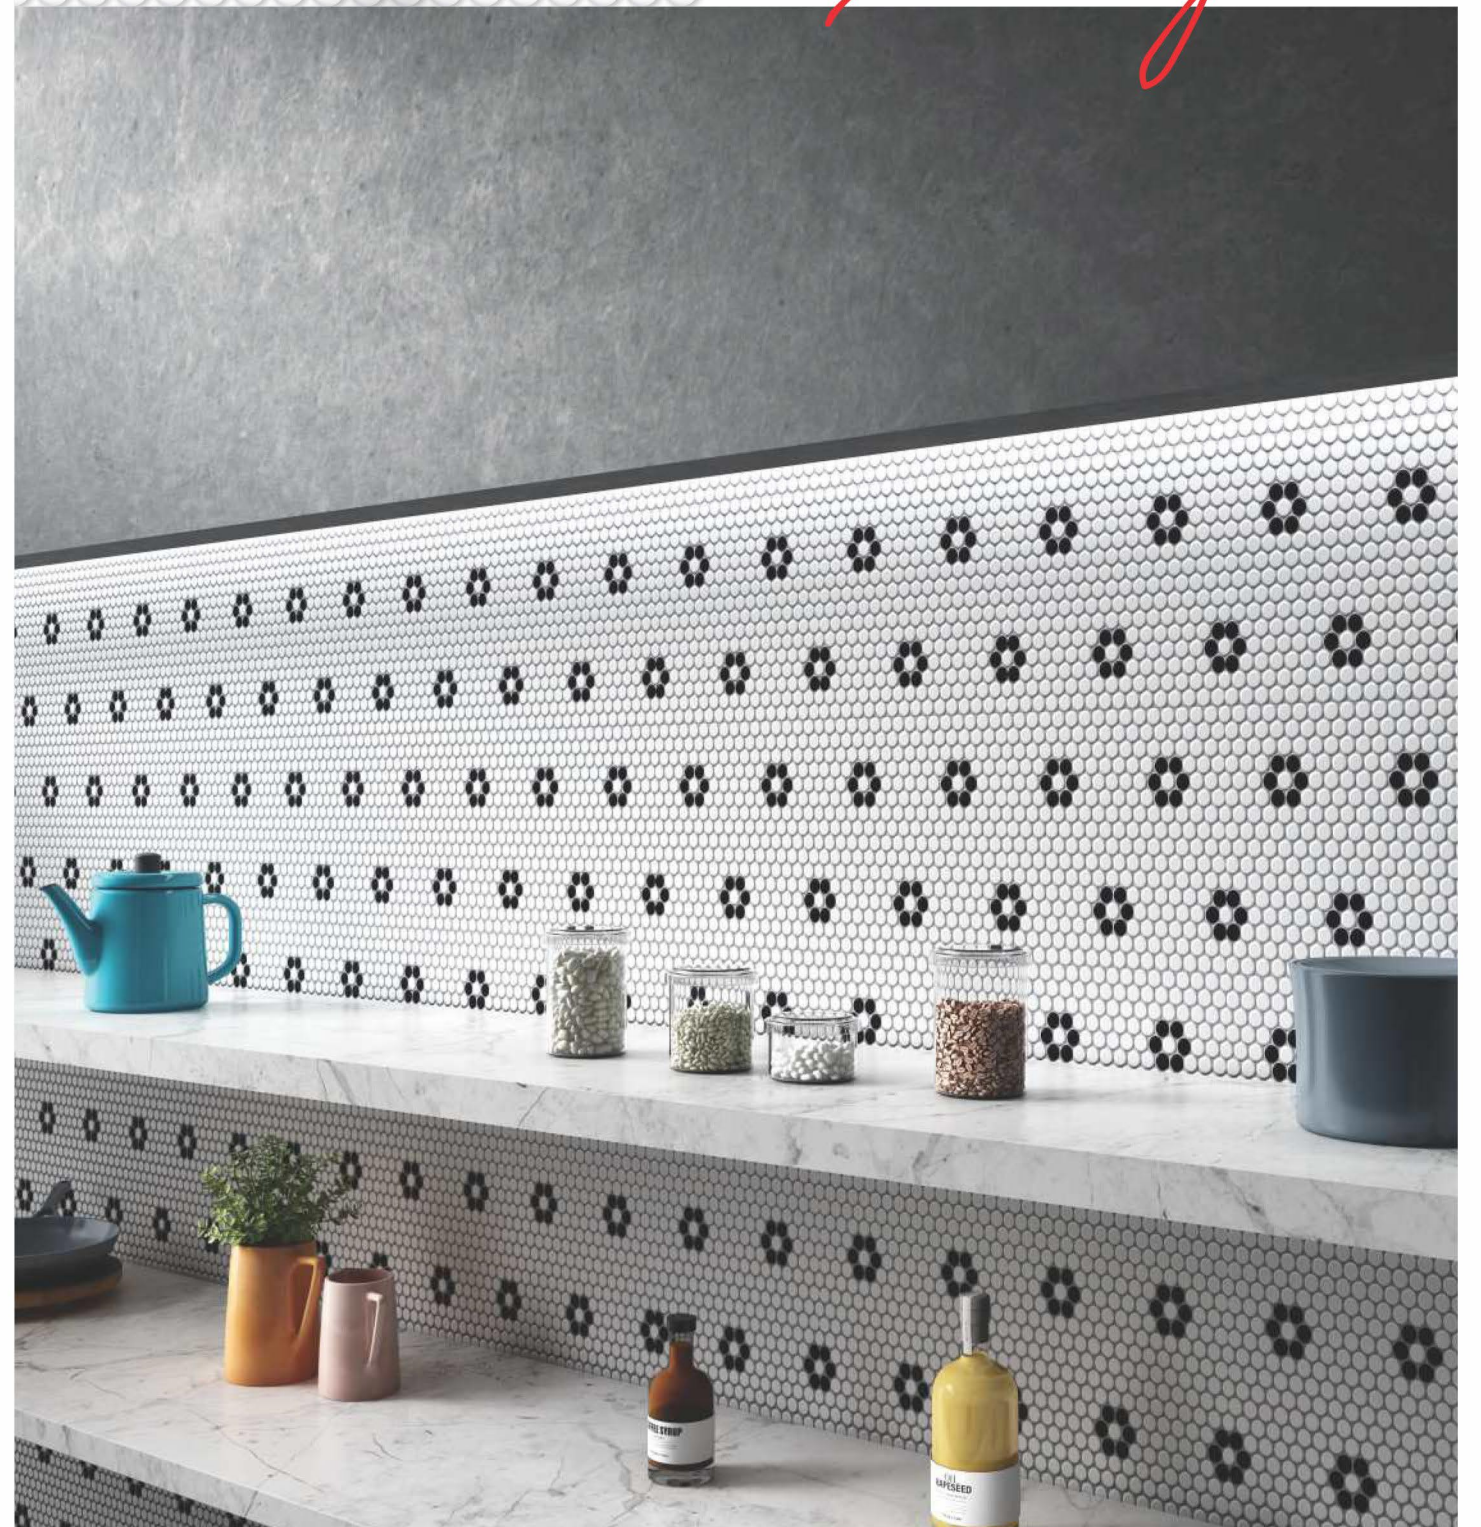

## PENNY ROUNDS

CHIP SIZE  
19mm

SHEET SIZE  
313x292mm

EXPERIENCE

*Luxury!*