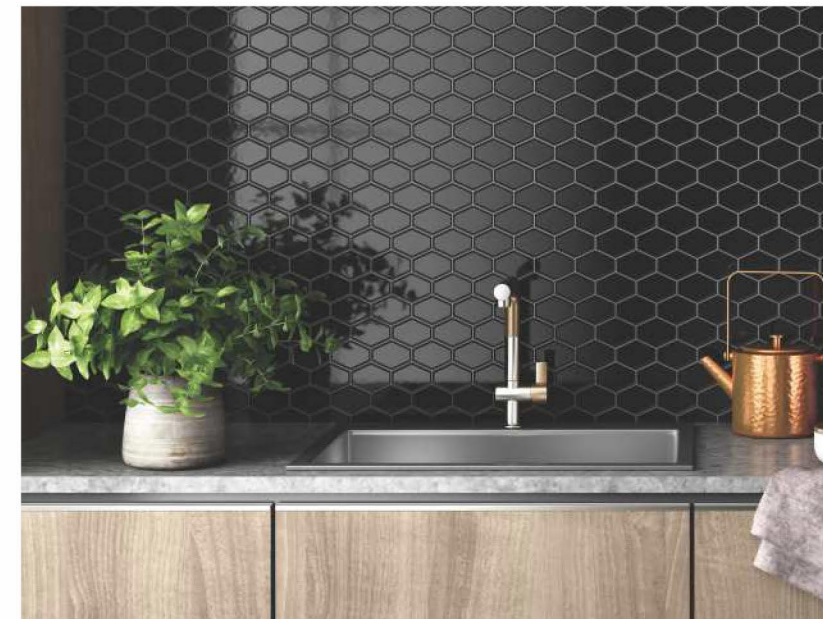

### FEATURES & APPLICATIONS

*Bubbles!* SHOW ME SOME

LONG HEXAGON

**INDiART**  
CERAMIC

CHIP SIZE  
95x60mm

SHEET SIZE  
290x260mm

FEATURES & APPLICATIONS

LONG HEXAGON I