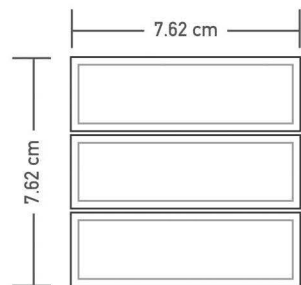

Size : 0.7x0.7inch | 1.9x1.9cm | 19x19mm

Mosaic Tiles

MPRK 1941

GLOSSY & MATT
Surface

DIMENSION

PATTERN

Natural
Sophistication
Art

Size : 3x3inch | 7.62x7.62cm | 76.2x76.2mm

Mosaic Tiles

MWMK 237345

COLOUR
Black

GLOSSY & MATT
Surface

DIMENSION

PATTERN

**Cheerful
Luxury
Colors**

Size : 3.3x2.7inch | 8.5x7cm | 85x70mm

Mosaic Tiles

NOVA HEX WHITE

COLOUR
White

GLOSSY & MATT
Surface

DIMENSION

PATTERN

Aesthetic
Design
Shades

Size : 0.9x2.1inch | 2.5x5.5cm | 25x55mm

Mosaic Tiles

OGMX 554145

GLOSSY & MATT
Surface

DIMENSION

PATTERN

Miracle
Color
Creativity

Use the natural light to create
An illusion of a bigger space

Size : 4.5x1.9inch | 11.5x4.8cm | 115x48mm