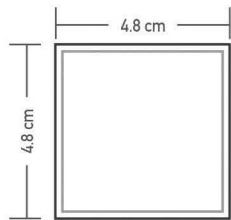

Size : 1.9x2.1inch | 4.8x5.5cm | 48x55mm

Mosaic Tiles

MHK 485541

COLOUR
White

GLOSSY & MATT
Surface

DIMENSION

PATTERN

Exotic
Charmer
Shape

Size : 1.9x2.1inch | 4.8x5.5cm | 48x55mm

Mosaic Tiles

MHK 485545

COLOUR
Black

GLOSSY & MATT
Surface

DIMENSION

PATTERN

Beyond
Ordinary
Creation

Size : 1.9x1.9inch | 4.8x4.8cm | 48x48mm

Mosaic Tiles

MPK 484841

COLOUR
White

GLOSSY & MATT
Surface

DIMENSION

PATTERN

Glamorous
Look of
Craft

Size : 2.8x2.8inch | 7.3x7.3cm | 73x73mm

Mosaic Tiles

MPK 737345

● COLOUR
Black

GLOSSY & MATT
Surface

DIMENSION

PATTERN

Experience
The grace