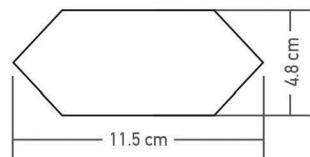

Mosaic Tiles

NOVA HEX WHITE

COLOUR
White

GLOSSY & MATT
Surface

DIMENSION

PATTERN

Aesthetic
Design
Shades

Size : 0.9x2.1inch | 2.5x5.5cm | 25x55mm

Mosaic Tiles

OGMX 554145

GLOSSY & MATT
Surface

DIMENSION

PATTERN

Miracle
Color
Creativity

Use the natural light to create
An illusion of a bigger space

Size : 4.5x1.9inch | 11.5x4.8cm | 115x48mm

Mosaic Tiles

PICKET 48117

COLOUR
Grey

GLOSSY & MATT
Surface

DIMENSION

PATTERN

Timeless
Beauty
Designs

Size : 3.1x1.6inch | 8x4.2cm | 80x42mm