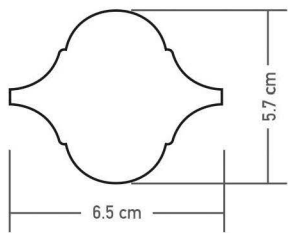

INDiART
CERAMIC

Size : 2.5x2.2inch | 6.5x5.7cm | 65x57mm

Mosaic Tiles

ABQ 576541

COLOUR
White

GLOSSY & MATT
Surface

DIMENSION

PATTERN

Size : 1.9x2.1inch | 4.8x5.5cm | 48x55mm

Mosaic Tiles

MHK 485541

COLOUR
White

GLOSSY & MATT
Surface

DIMENSION

PATTERN

Exotic
Charmer
Shape

Size : 1.9x1.9inch | 4.8x4.8cm | 48x48mm

Mosaic Tiles

MPK 484841

COLOUR
White

GLOSSY & MATT
Surface

DIMENSION

PATTERN

Glamorous
Look of
Craft

Mosaic Tiles

NOVA HEX WHITE

COLOUR
White

GLOSSY & MATT
Surface

DIMENSION

PATTERN

Aesthetic
Design
Shades

Size : 0.9x2.1inch | 2.5x5.5cm | 25x55mm