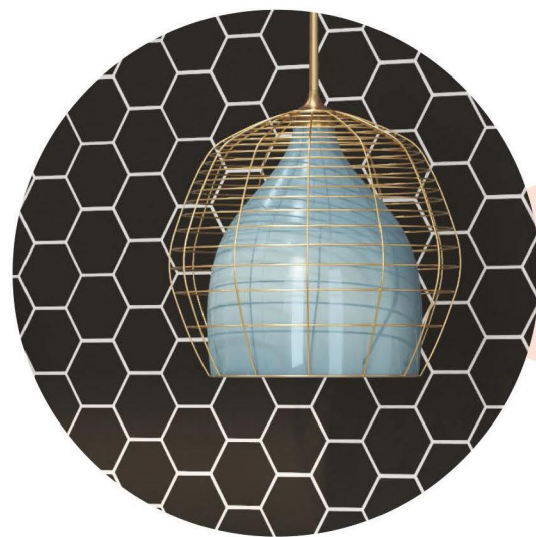

Size : 1.9x2.1inch | 4.8x5.5cm | 48x55mm

Mosaic Tiles

MHK 485541

COLOUR
White

GLOSSY & MATT
Surface

DIMENSION

PATTERN

Exotic
Charmer
Shape

Size : 1.9x2.1inch | 4.8x5.5cm | 48x55mm

Mosaic Tiles

MHK 485545

COLOUR
Black

GLOSSY & MATT
Surface

DIMENSION

PATTERN

Beyond
Ordinary
Creation

Size : 1.9x1.9inch | 4.8x4.8cm | 48x48mm

Mosaic Tiles

MPK 484841

COLOUR
White

GLOSSY & MATT
Surface

DIMENSION

PATTERN

Glamorous
Look of
Craft