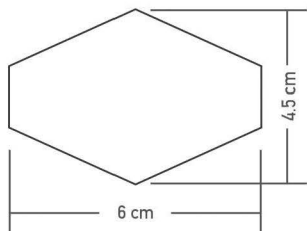

INDiART
CERAMIC

Size : 2.5x2.2inch | 6.5x5.7cm | 65x57mm

Mosaic Tiles

ABQ 576541

COLOUR
White

GLOSSY & MATT
Surface

DIMENSION

PATTERN

Reflects
Grace of
Designs

Size : 2.3x1.7inch | 6x4.5cm | 60x45mm

Mosaic Tiles

GLHK 456045

COLOUR
Black

GLOSSY & MATT
Surface

DIMENSION

PATTERN

Geometry
Synchronized
Pattern

Size : 2.3x1.7inch | 6x4.5cm | 60x45mm

Mosaic Tiles

GLHKX 45604145

GLOSSY & MATT
Surface

DIMENSION

PATTERN

Premium
Designs of
Finish

Mosaic Tiles

NOVA HEX WHITE

COLOUR
White

GLOSSY & MATT
Surface

DIMENSION

PATTERN

Aesthetic
Design
Shades

Size : 0.9x2.1inch | 2.5x5.5cm | 25x55mm