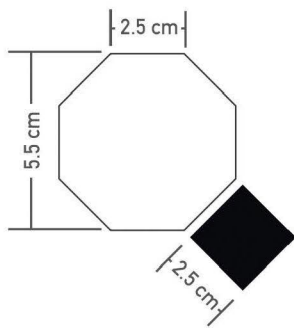

Mosaic Tiles

MWMK 237345

COLOUR
Black

GLOSSY & MATT
Surface

DIMENSION

PATTERN

**Cheerful
Luxury
Colors**

Size : 3.3x2.7inch | 8.5x7cm | 85x70mm

Mosaic Tiles

NOVA HEX WHITE

COLOUR
White

GLOSSY & MATT
Surface

DIMENSION

PATTERN

Aesthetic
Design
Shades

Size : 0.9x2.1inch | 2.5x5.5cm | 25x55mm

Mosaic Tiles

OGMX 554145

GLOSSY & MATT
Surface

DIMENSION

PATTERN

Miracle
Color
Creativity

Use the natural light to create
An illusion of a bigger space

Size : 4.5x1.9inch | 11.5x4.8cm | 115x48mm

Mosaic Tiles

PICKET 48117

COLOUR
Grey

GLOSSY & MATT
Surface

DIMENSION

PATTERN

Timeless
Beauty
Designs

Size : 3.1x1.6inch | 8x4.2cm | 80x42mm