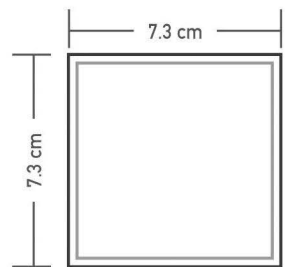

Size : 1.9x1.9inch | 4.8x4.8cm | 48x48mm

Mosaic Tiles

MPK 484841

COLOUR
White

GLOSSY & MATT
Surface

DIMENSION

PATTERN

Glamorous
Look of
Craft

Size : 2.8x2.8inch | 7.3x7.3cm | 73x73mm

Mosaic Tiles

MPK 737345

● COLOUR
Black

GLOSSY & MATT
Surface

DIMENSION

PATTERN

Experience
The grace

Size : 0.7x0.7inch | 1.9x1.9cm | 19x19mm

Mosaic Tiles

MPRK 1941

GLOSSY & MATT
Surface

DIMENSION

PATTERN

Natural
Sophistication
Art

Size : 3x3inch | 7.62x7.62cm | 76.2x76.2mm

Mosaic Tiles

NOVA HEX WHITE

COLOUR
White

GLOSSY & MATT
Surface

DIMENSION

PATTERN

Aesthetic
Design
Shades

Size : 0.9x2.1inch | 2.5x5.5cm | 25x55mm