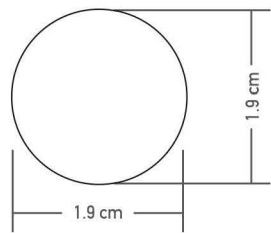

Size : 1.9x1.9inch | 4.8x4.8cm | 48x48mm

Mosaic Tiles

MPK 484841

COLOUR
White

GLOSSY & MATT
Surface

DIMENSION

PATTERN

Glamorous
Look of
Craft

Size : 2.8x2.8inch | 7.3x7.3cm | 73x73mm

Mosaic Tiles

MPK 737345

● COLOUR
Black

GLOSSY & MATT
Surface

DIMENSION

PATTERN

Experience
The grace

Size : 0.7x0.7inch | 1.9x1.9cm | 19x19mm

Mosaic Tiles

MPRK 1941

GLOSSY & MATT
Surface

DIMENSION

PATTERN

Natural
Sophistication
Art

Size : 3x3inch | 7.62x7.62cm | 76.2x76.2mm

Mosaic Tiles

NOVA HEX WHITE

COLOUR
White

GLOSSY & MATT
Surface

DIMENSION

PATTERN

Aesthetic
Design
Shades

Size : 0.9x2.1inch | 2.5x5.5cm | 25x55mm