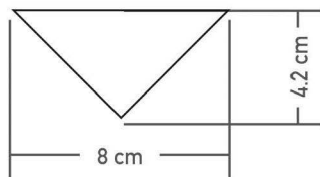

Mosaic Tiles

OGMX 554145

GLOSSY & MATT
Surface

DIMENSION

PATTERN

Miracle
Color
Creativity

Use the natural light to create
An illusion of a bigger space

Size : 4.5x1.9inch | 11.5x4.8cm | 115x48mm

Mosaic Tiles

PICKET 48117

COLOUR
Grey

GLOSSY & MATT
Surface

DIMENSION

PATTERN

Timeless
Beauty
Designs

Size : 3.1x1.6inch | 8x4.2cm | 80x42mm

Mosaic Tiles

TRIANGLE BLACK & WHITE

COLOUR
Black & White

GLOSSY & MATT
Surface

DIMENSION

PATTERN

Shape
Of
Fashion