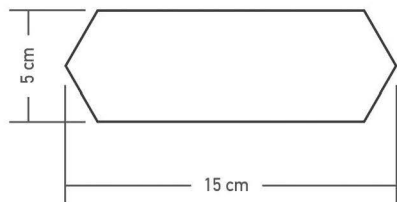

Geometry
Synchronized
Pattern

Size : 2.3x1.7inch | 6x4.5cm | 60x45mm

Mosaic Tiles

GLHKX 45604145

GLOSSY & MATT
Surface

DIMENSION

PATTERN

Premium
Designs of
Finish

Size : 5.9x1.9inch | 15x50cm | 150x500mm

Mosaic Tiles

MEHK 4814741

COLOUR
White

GLOSSY & MATT
Surface

DIMENSION

PATTERN

Gorgeous
Color
Shades

Size : 1.9x2.1inch | 4.8x5.5cm | 48x55mm

Mosaic Tiles

MHK 485541

COLOUR
White

GLOSSY & MATT
Surface

DIMENSION

PATTERN

Exotic
Charmer
Shape

Size : 1.9x1.9inch | 4.8x4.8cm | 48x48mm

Mosaic Tiles

MPK 484841

COLOUR
White

GLOSSY & MATT
Surface

DIMENSION

PATTERN

Glamorous
Look of
Craft