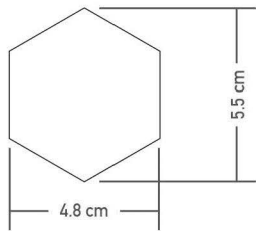

Size : 1.9x2.1inch | 4.8x5.5cm | 48x55mm

Mosaic Tiles

MHK 485541

COLOUR
White

GLOSSY & MATT
Surface

DIMENSION

PATTERN

Exotic
Charmer
Shape

Size : 1.9x2.1inch | 4.8x5.5cm | 48x55mm

Mosaic Tiles

MHK 485545

COLOUR
Black

GLOSSY & MATT
Surface

DIMENSION

PATTERN

Beyond
Ordinary
Creation

Size : 1.9x1.9inch | 4.8x4.8cm | 48x48mm

Mosaic Tiles

MPK 484841

COLOUR
White

GLOSSY & MATT
Surface

DIMENSION

PATTERN

Glamorous
Look of
Craft

Size : 2.8x2.8inch | 7.3x7.3cm | 73x73mm

Mosaic Tiles

MPK 737345

● COLOUR
Black

GLOSSY & MATT
Surface

DIMENSION

PATTERN

Experience
The grace