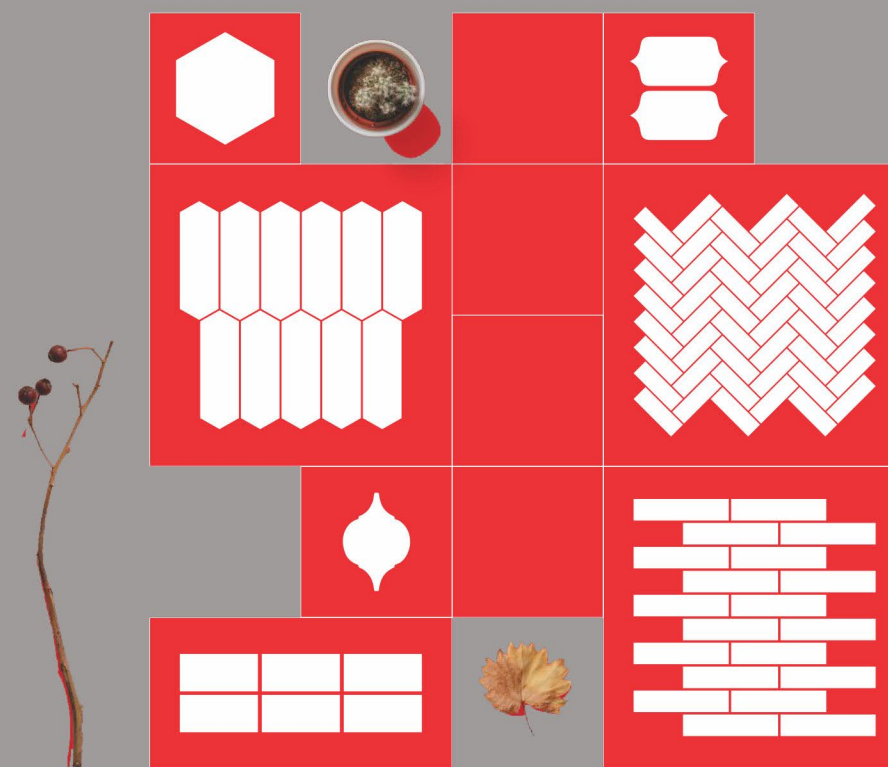

INDiART
CERAMIC

Size : 2.5x2.2inch | 6.5x5.7cm | 65x57mm

Mosaic Tiles

ABQ 576541

COLOUR
White

GLOSSY & MATT
Surface

DIMENSION

PATTERN

Mosaic Tiles

NOVA HEX WHITE

COLOUR
White

GLOSSY & MATT
Surface

DIMENSION

PATTERN

Aesthetic
Design
Shades

Size : 0.9x2.1inch | 2.5x5.5cm | 25x55mm

Mosaic Tiles

TRIANGLE BLACK & WHITE

COLOUR
Black & White

GLOSSY & MATT
Surface

DIMENSION

PATTERN

Shape
Of
Fashion