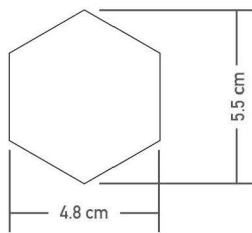

Size : 5.9x1.9inch | 15x50cm | 150x500mm

Mosaic Tiles

MEHK 4814741

COLOUR
White

GLOSSY & MATT
Surface

DIMENSION

PATTERN

Gorgeous
Color
Shades

Size : 1.9x2.1inch | 4.8x5.5cm | 48x55mm

Mosaic Tiles

MHK 485541

COLOUR
White

GLOSSY & MATT
Surface

DIMENSION

PATTERN

Exotic
Charmer
Shape

Size : 1.9x2.1inch | 4.8x5.5cm | 48x55mm

Mosaic Tiles

MHK 485545

COLOUR
Black

GLOSSY & MATT
Surface

DIMENSION

PATTERN

Beyond
Ordinary
Creation

Size : 1.9x1.9inch | 4.8x4.8cm | 48x48mm

Mosaic Tiles

MPK 484841

COLOUR
White

GLOSSY & MATT
Surface

DIMENSION

PATTERN

Glamorous
Look of
Craft