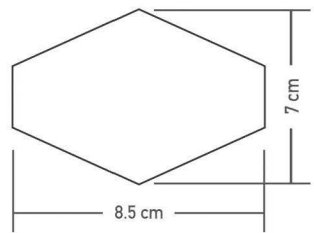

Size : 0.7x0.7inch | 1.9x1.9cm | 19x19mm

Mosaic Tiles

MPRK 1941

GLOSSY & MATT
Surface

DIMENSION

PATTERN

Natural
Sophistication
Art

Size : 3x3inch | 7.62x7.62cm | 76.2x76.2mm

Mosaic Tiles

MWMK 237345

COLOUR
Black

GLOSSY & MATT
Surface

DIMENSION

PATTERN

**Cheerful
Luxury
Colors**

Size : 3.3x2.7inch | 8.5x7cm | 85x70mm

Mosaic Tiles

NOVA HEX WHITE

COLOUR
White

GLOSSY & MATT
Surface

DIMENSION

PATTERN

Aesthetic
Design
Shades

Size : 0.9x2.1inch | 2.5x5.5cm | 25x55mm

Mosaic Tiles

OGMX 554145

GLOSSY & MATT
Surface

DIMENSION

PATTERN

Miracle
Color
Creativity

Use the natural light to create
An illusion of a bigger space

Size : 4.5x1.9inch | 11.5x4.8cm | 115x48mm