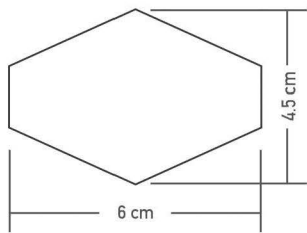

Geometry
Synchronized
Pattern

Size : 2.3x1.7inch | 6x4.5cm | 60x45mm

Mosaic Tiles

GLHKX 45604145

GLOSSY & MATT
Surface

DIMENSION

PATTERN

Premium
Designs of
Finish

Size : 5.9x1.9inch | 15x50cm | 150x500mm

Mosaic Tiles

MEHK 4814741

COLOUR
White

GLOSSY & MATT
Surface

DIMENSION

PATTERN

Gorgeous
Color
Shades

Size : 1.9x2.1inch | 4.8x5.5cm | 48x55mm

Mosaic Tiles

MHK 485541

COLOUR
White

GLOSSY & MATT
Surface

DIMENSION

PATTERN

Exotic
Charmer
Shape

Mosaic Tiles

NOVA HEX WHITE

COLOUR
White

GLOSSY & MATT
Surface

DIMENSION

PATTERN

Aesthetic
Design
Shades

Size : 0.9x2.1inch | 2.5x5.5cm | 25x55mm