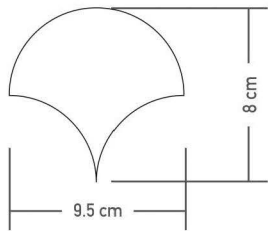

INDiART
CERAMIC

Size : 2.5x2.2inch | 6.5x5.7cm | 65x57mm

Mosaic Tiles

ABQ 576541

COLOUR
White

GLOSSY & MATT
Surface

DIMENSION

PATTERN

Nature's
Eternal
Art

Size : 3.7x3.1inch | 9.5x8cm | 95x80mm

Mosaic Tiles

FISH SCALE

COLOUR
Black

GLOSSY & MATT
Surface

DIMENSION

PATTERN

Geometry
Synchronized
Pattern

Size : 2.3x1.7inch | 6x4.5cm | 60x45mm

Mosaic Tiles

GLHKX 45604145

GLOSSY & MATT
Surface

DIMENSION

PATTERN

Premium
Designs of
Finish

Mosaic Tiles

NOVA HEX WHITE

COLOUR
White

GLOSSY & MATT
Surface

DIMENSION

PATTERN

Aesthetic
Design
Shades

Size : 0.9x2.1inch | 2.5x5.5cm | 25x55mm