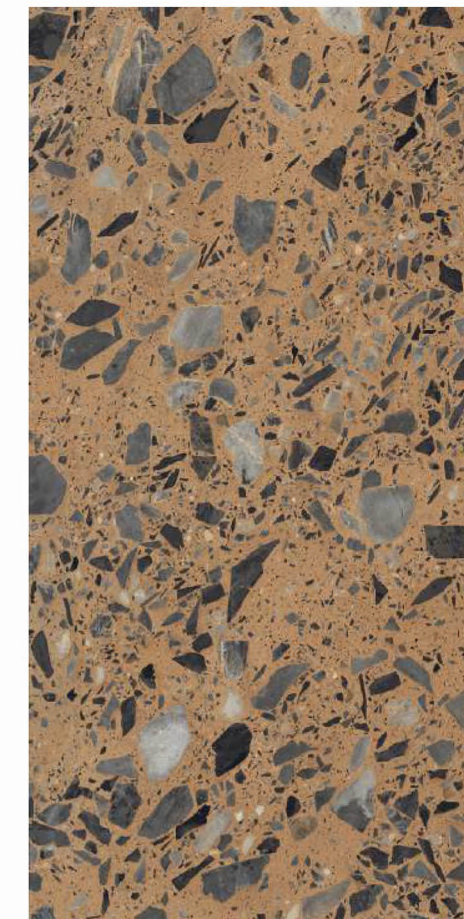

HIGH GLOSSY

TOPAZ BROWN *

1200X2400mm

✂ 9mm Thickness