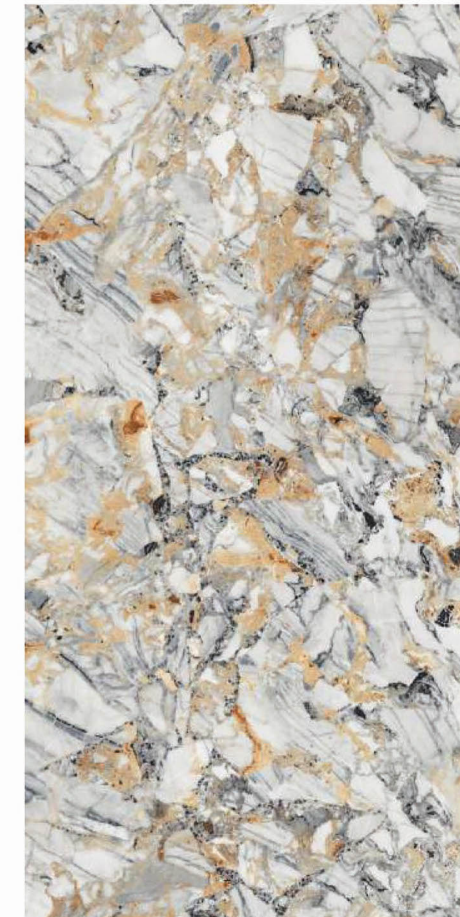

HIGH GLOSSY

EXOTIC WHITE *

1200X2400mm

2 Random

Also Available in
800x1600mm | 1200x1200mm

✂ 9mm Thickness