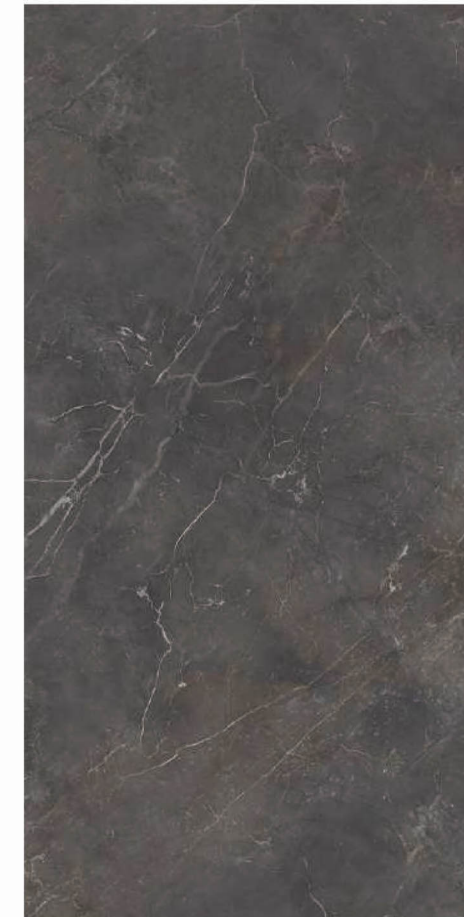

SONATA WHITE *

1200X2400mm

3 Random

Also Available in
800x1600mm

✂ 9mm Thickness

* Dark High Glossy Series

HIGH GLOSSY

TITANIUM NATURAL *