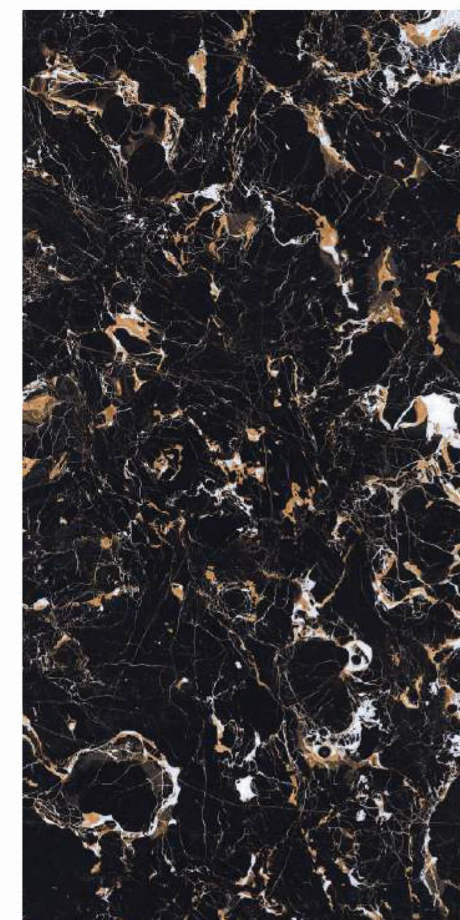

HIGH GLOSSY

PORTORO GOLD *

1200X2400mm

2 Random

Also Available in
800x1600mm

✂ 9mm Thickness

* Dark High Glossy Series