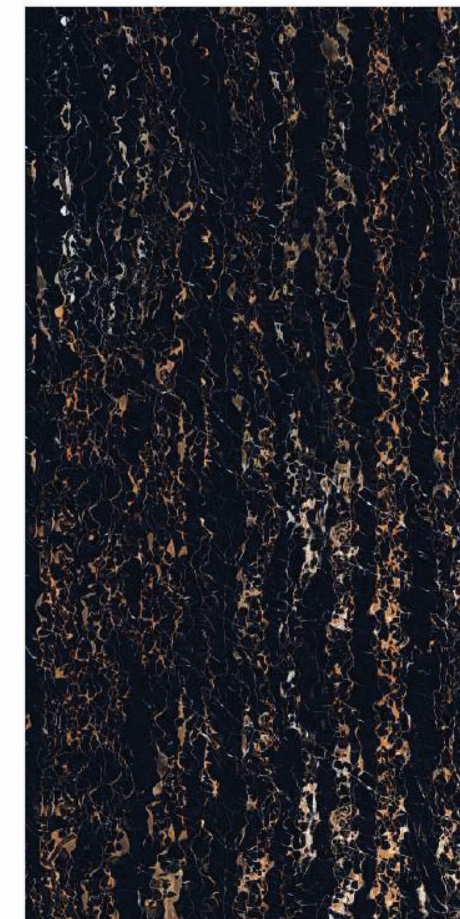

HIGH GLOSSY

PORTORO *

1200X2400mm

2 Random

✂ 9mm Thickness