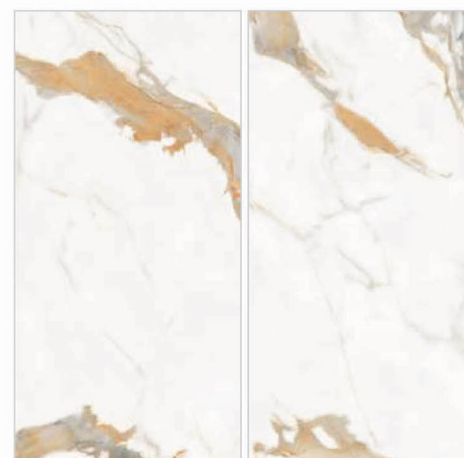

4 Face

✂ 9mm Thickness

HIGH GLOSSY

STATARIO GOLD

1200X2400mm

Bookmatch

3 Random

✂ 9mm Thickness