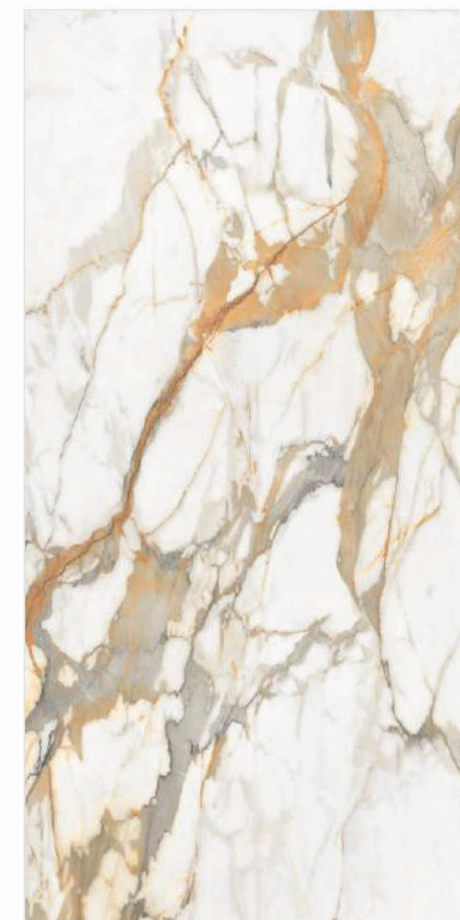

Special Series

HIGH GLOSSY

SUMMER WHITE #

1200X2400mm

4 Random

Also Available in
800x1600mm | 1200x1200mm

✂ 9mm Thickness

1200X2400mm