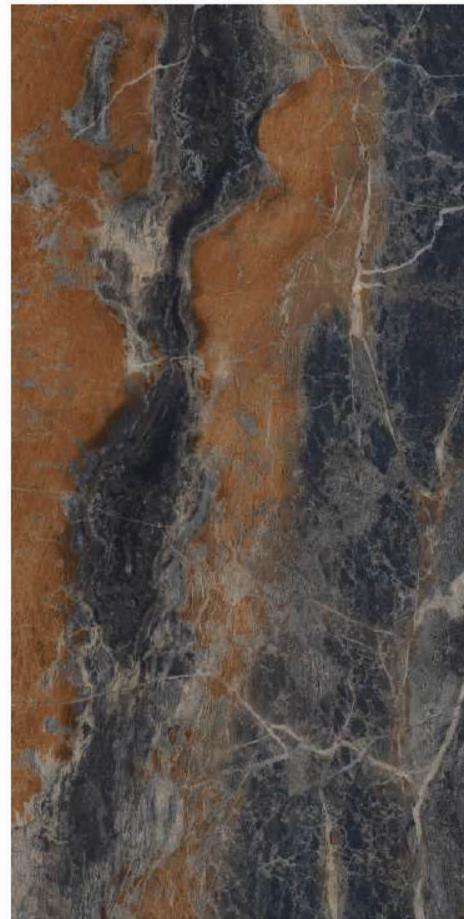

✂ 9mm Thickness

HIGH GLOSSY

PORTORO GOLD *

1200X2400mm

2 Random

Also Available in
800x1600mm

✂ 9mm Thickness

* Dark High Glossy Series