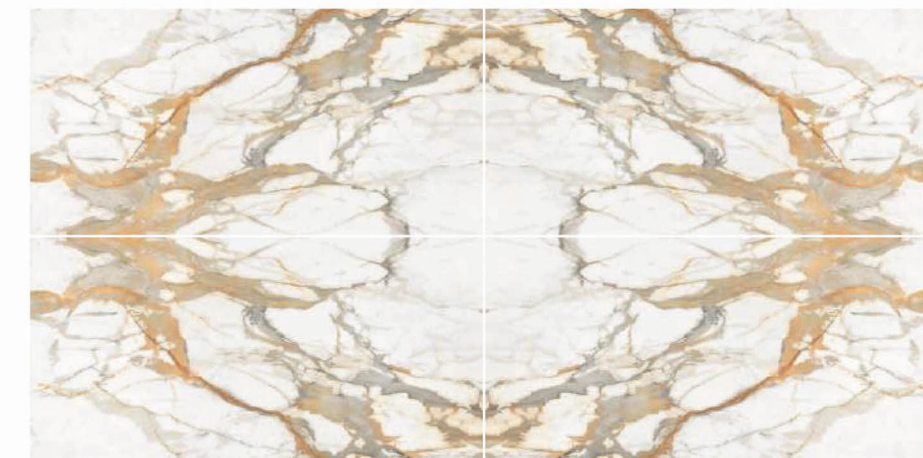

1200X2400mm

Bookmatch

✂ 9mm Thickness