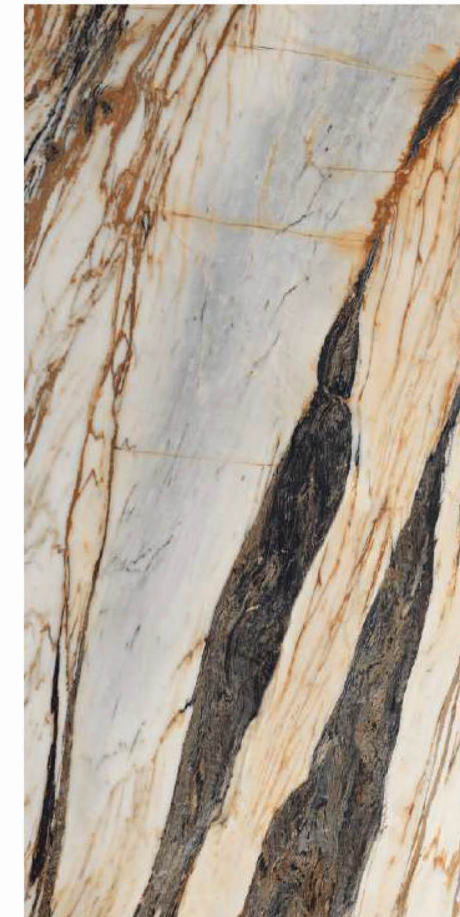

HIGH GLOSSY

ARENA DUNE #

1200X2400mm

Bookmatch

✂ 9mm Thickness

HIGH GLOSSY

BETHANY BLUE #

1200X2400mm