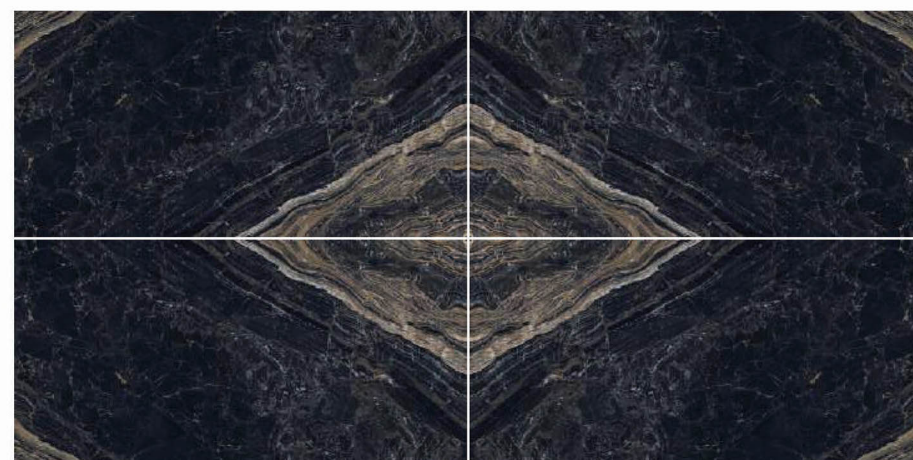

HIGH GLOSSY

GALAXY STUTUARIO #

1200X2400mm

Bookmatch

✂ 9mm Thickness