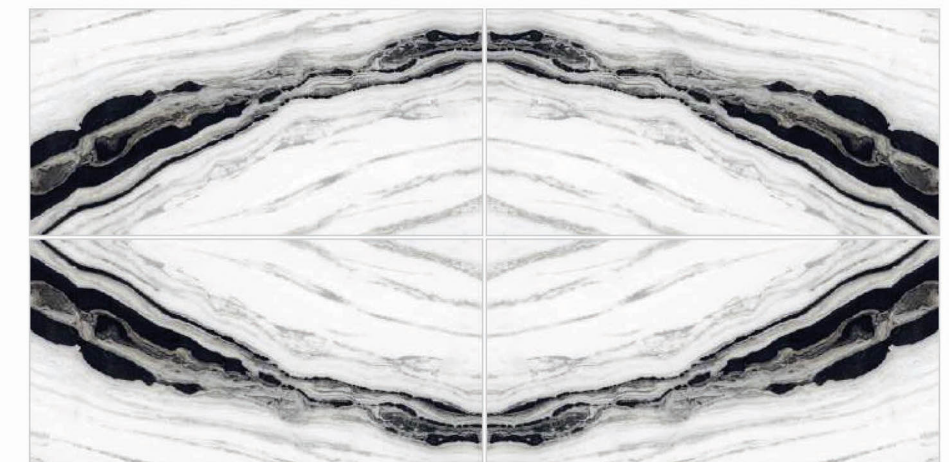

✂ 9mm Thickness

HIGH GLOSSY

COVELLANO LASCA #

1200X2400mm

Bookmatch

✂ 9mm Thickness

HIGH GLOSSY

ELITE BLACK #