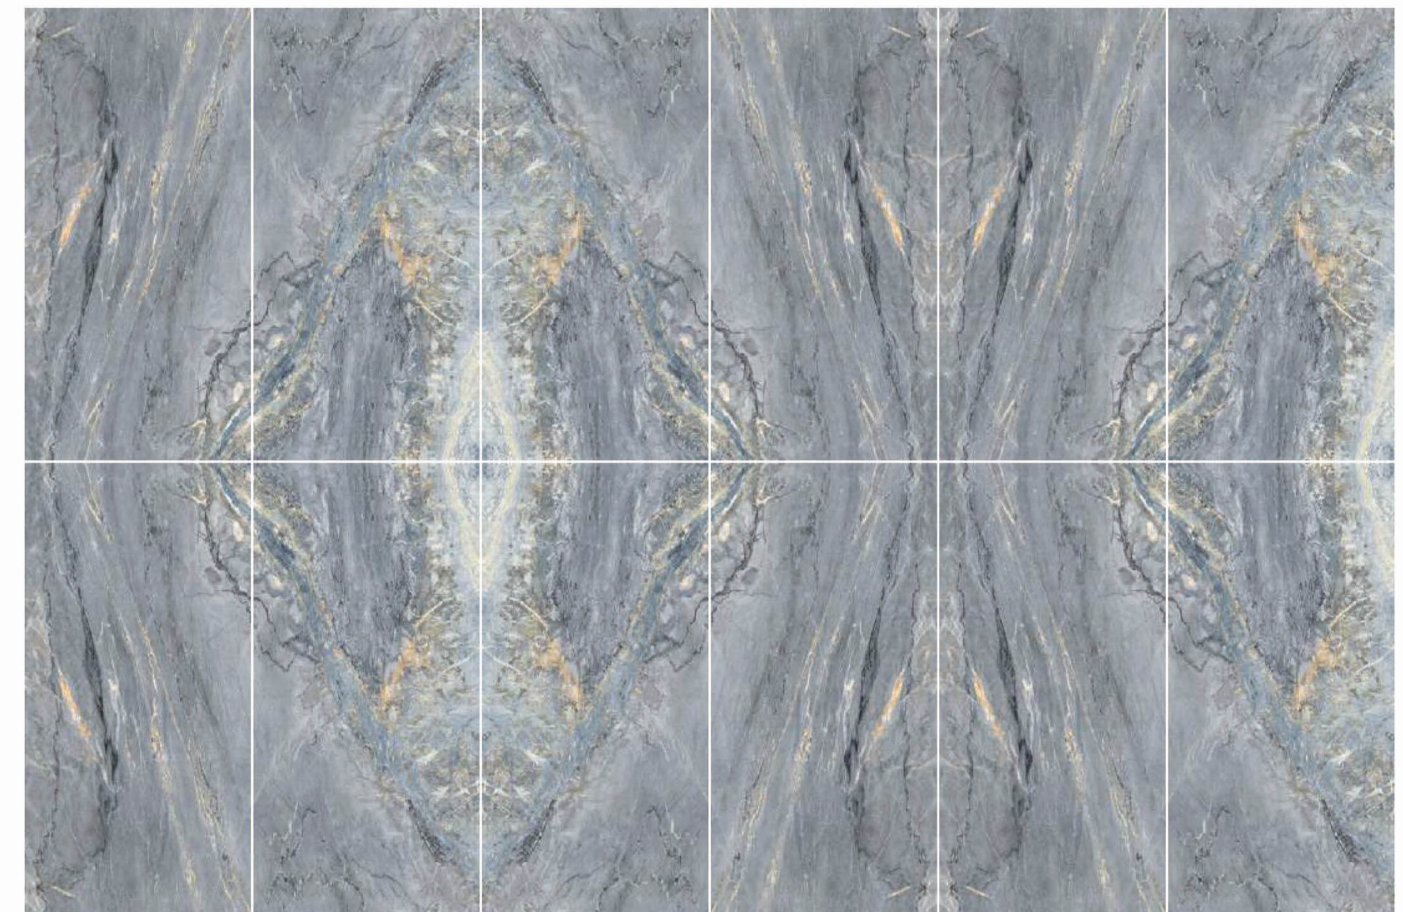

HIGH GLOSSY

ALONZO BLUE #

1200X2400mm

Bookmatch

4 Random

✂ 9mm Thickness

Give structure to your
decor aesthetics