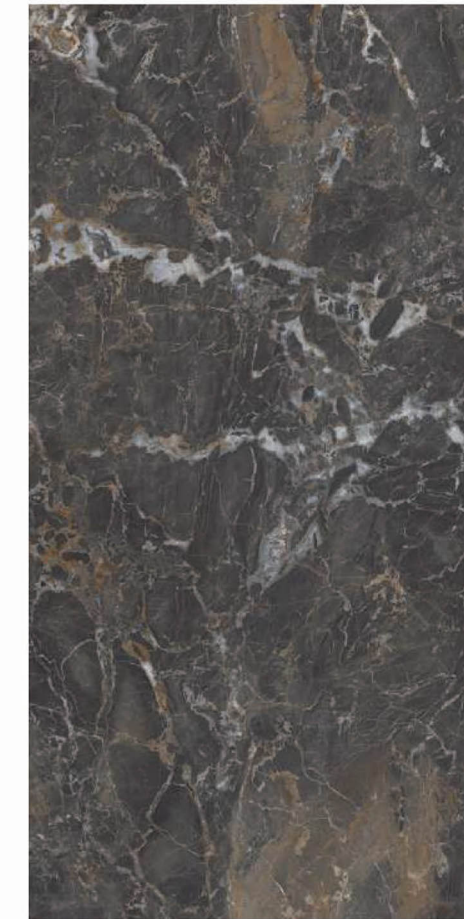

HIGH GLOSSY

TRIESTA NOIR *

1200X2400mm

3 Random

Also Available in
800x1600mm | 1200x1200mm

✂ 9mm Thickness