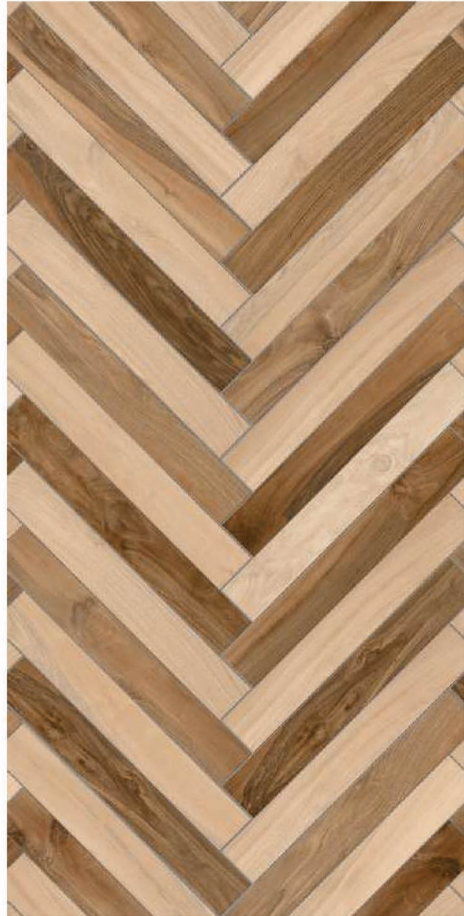

MATT

ROOST WOOD #

1200X2400mm

✂ 9mm Thickness

Special Series