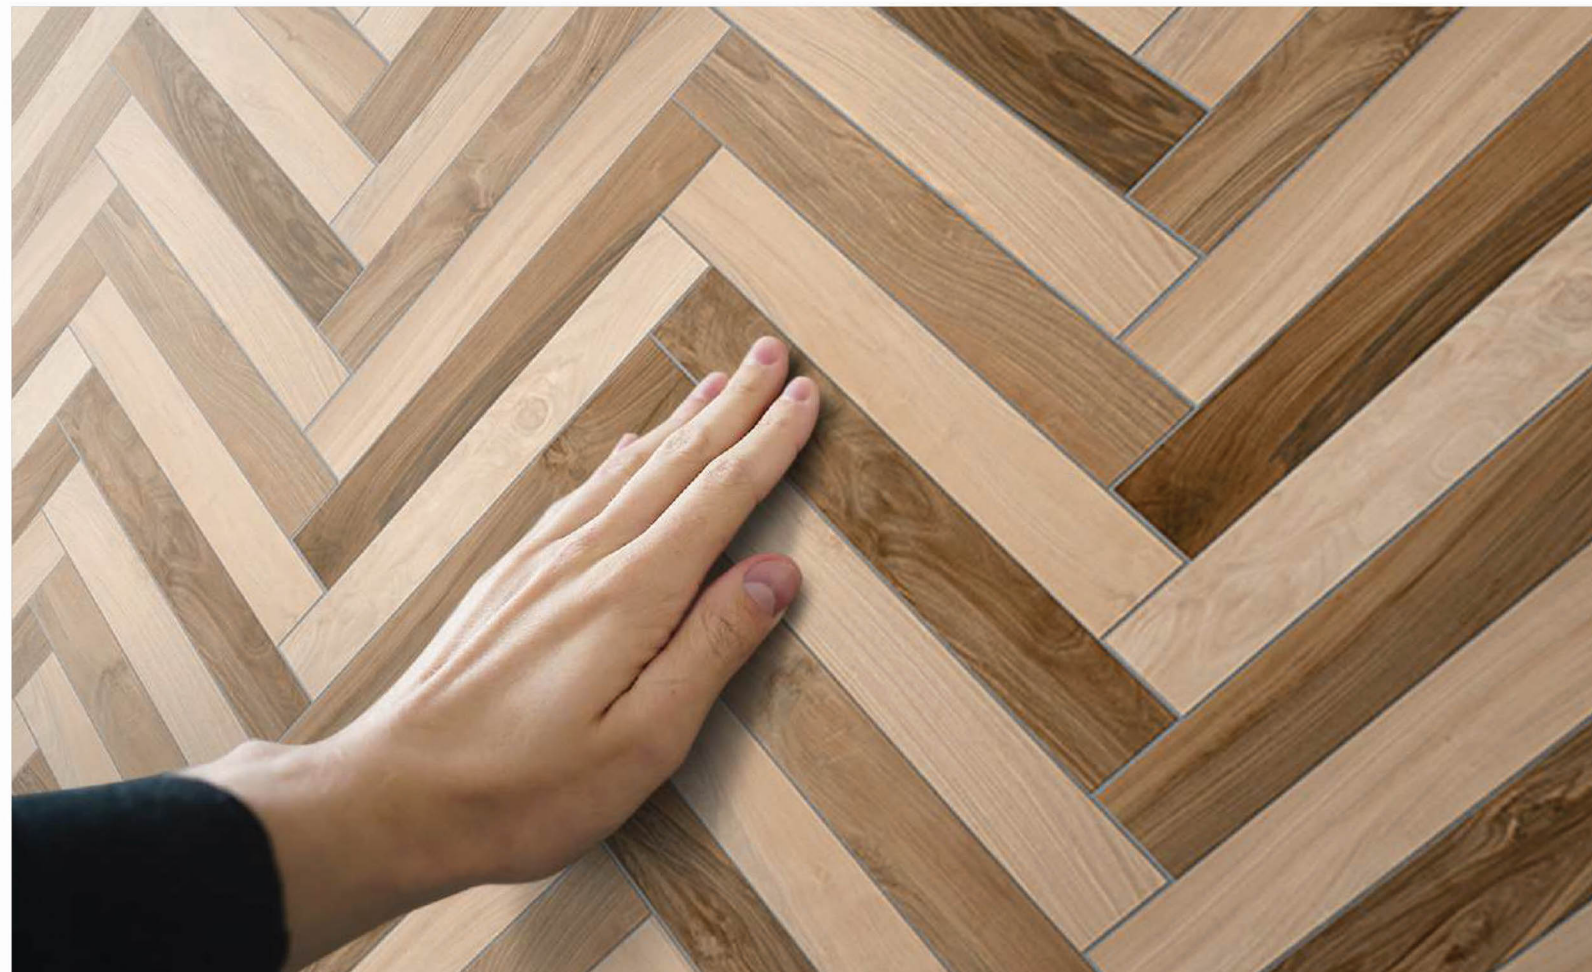

# Special Series

ROOST WOOD  
1200x2400mm