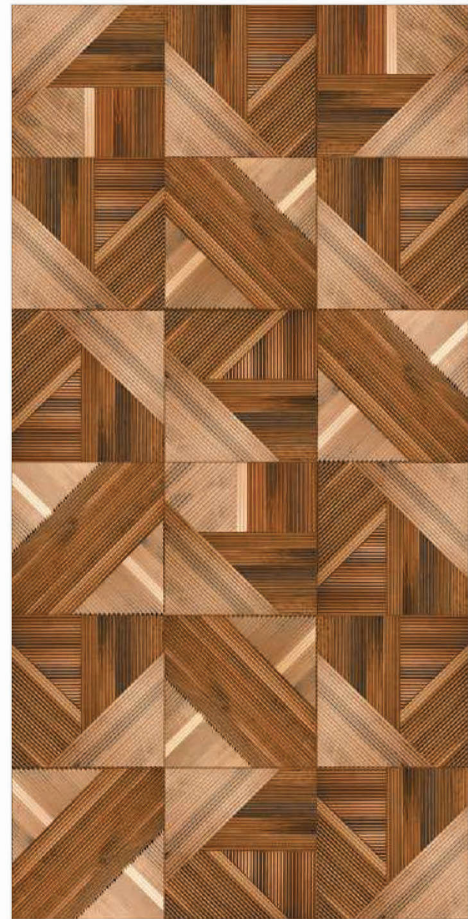

MATT

LENOX WOOD #

1200X2400mm

2 Random

✂ 9mm Thickness