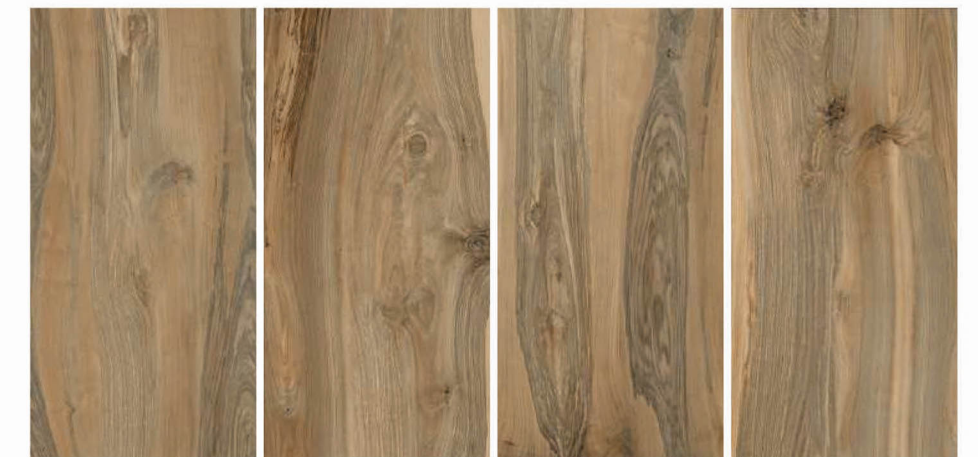

Special Series