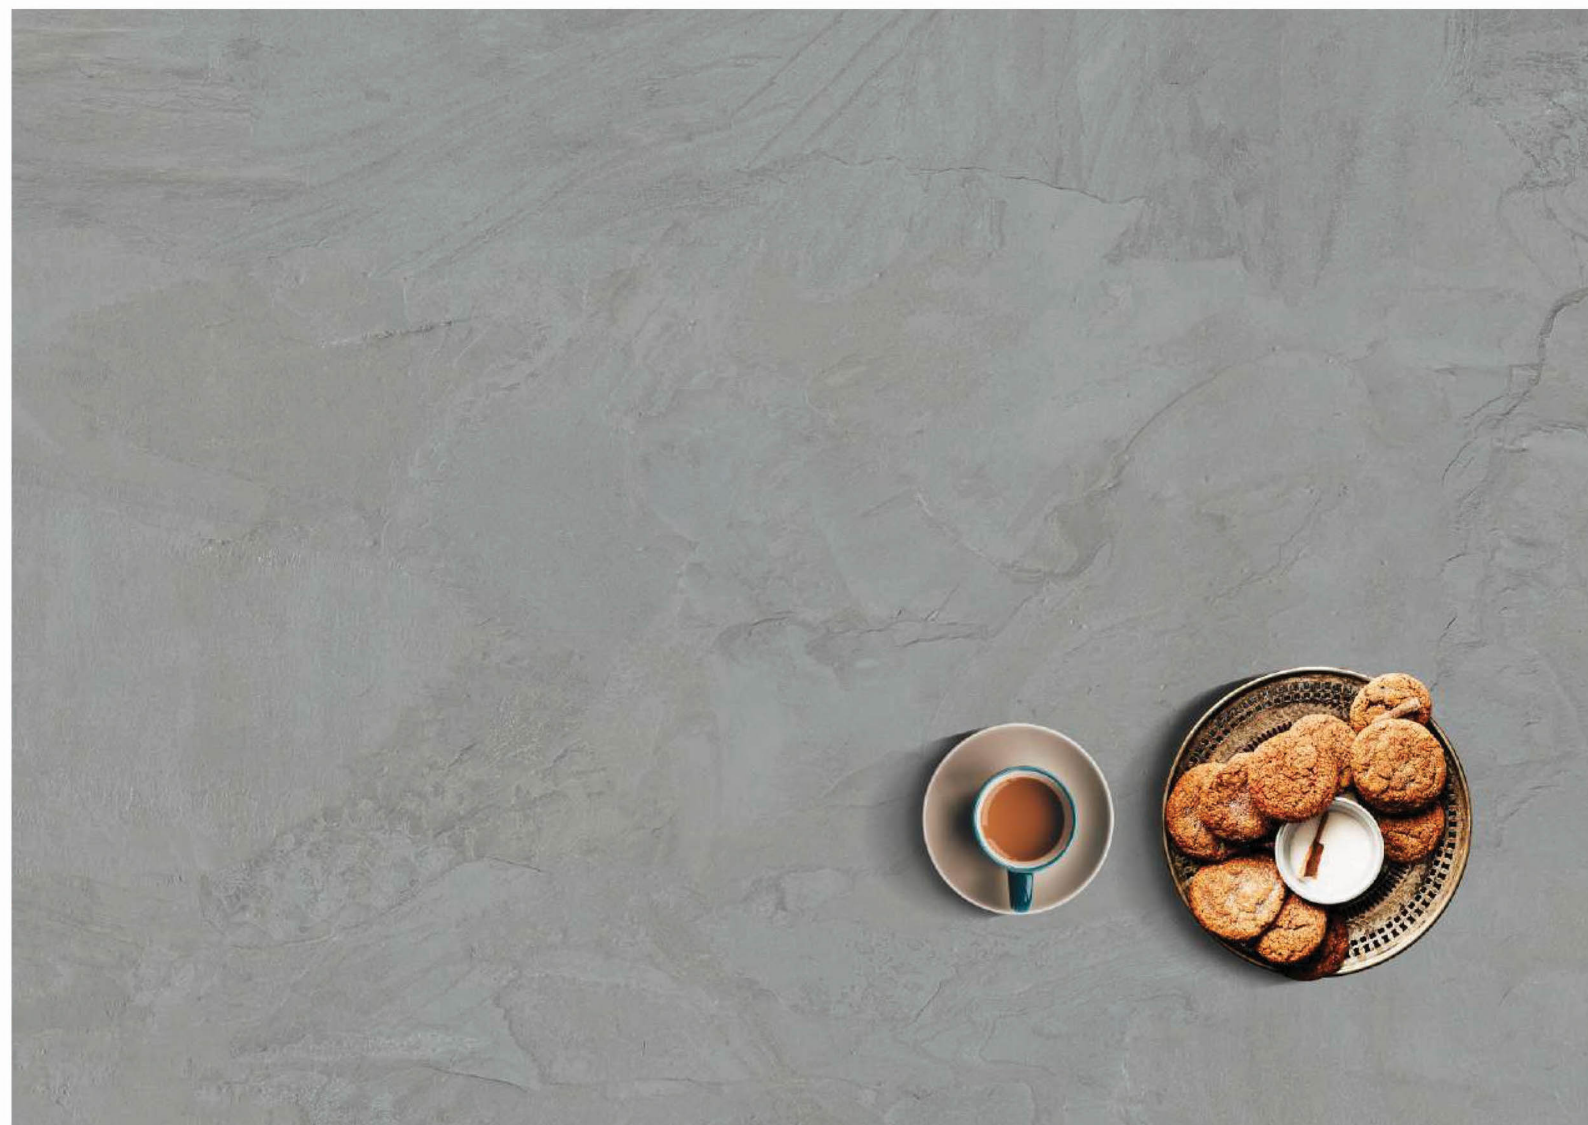

MATT

SUMMER WHITE

1200X2400mm

4 Random

✂ 9mm Thickness

Live where your mind  
stays still

-  Resistant to UV
-  Low Water Absorption
-  Resistant to Chemical
-  Resistant to Impact Force
-  Resistant to Scratch
-  High Physical Strength
-  Resistant To Heat