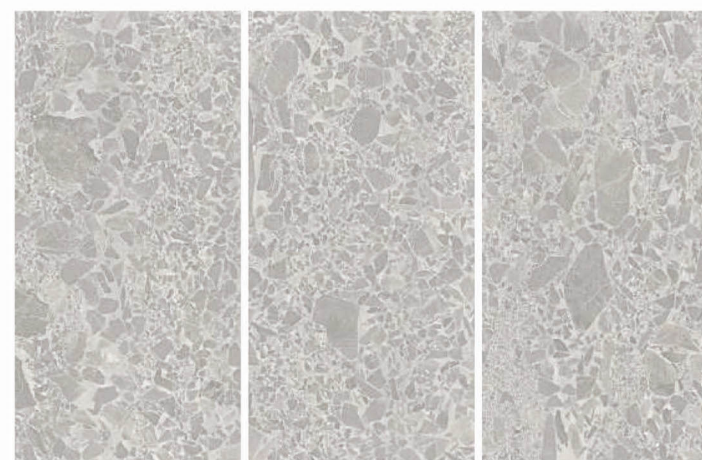

1200X2400mm

4 Random

Also Available in
1200x1200mm

✂ 9mm Thickness

CARVING

RUBY QUARTZ SEAL

1200X2400mm

4 Random

CARVING

STUCCO BEIGE

1200X2400mm

✂ 9mm Thickness

STUCCO BEIGE
1200x2400mm

Dive deep inside the heart of art

-  Resistant to UV
-  Low Water Absorption
-  Resistant to Chemical
-  Resistant to Impact Force
-  Resistant to Scratch
-  High Physical Strength
-  Resistant To Heat