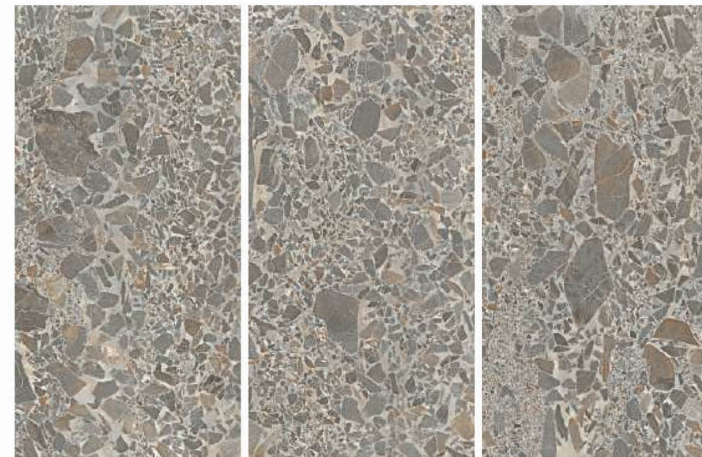

✂ 9mm Thickness

CARVING

CORTEN BEIGE

1200X2400mm

2 Random

✂ 9mm Thickness

CARVING

RUBY QUARTZ ASH

1200X2400mm

4 Random

Also Available in
1200x1200mm

✂ 9mm Thickness

CARVING

RUBY QUARTZ SEAL

1200X2400mm

4 Random