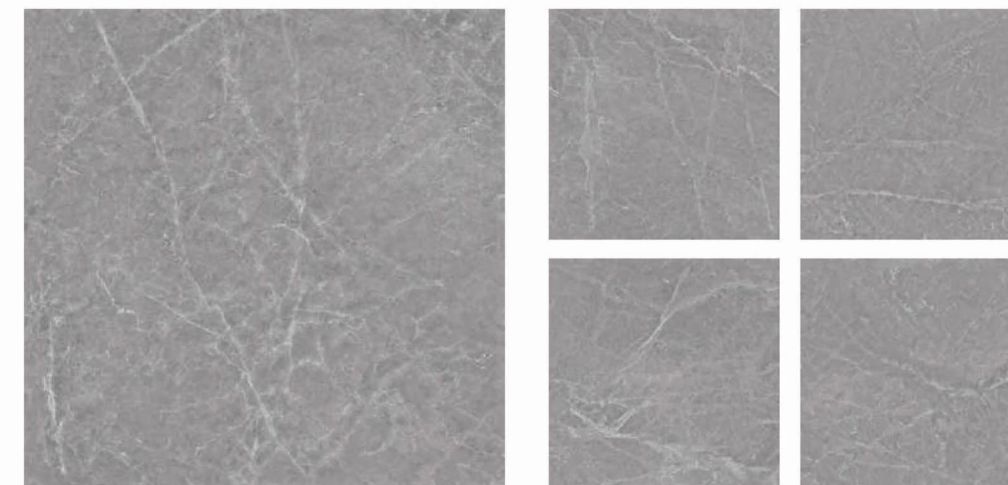

MATT

CAPRON GREY

1200X1200mm

6 Random

Also Available in
1200x2400mm

✂ 9mm Thickness