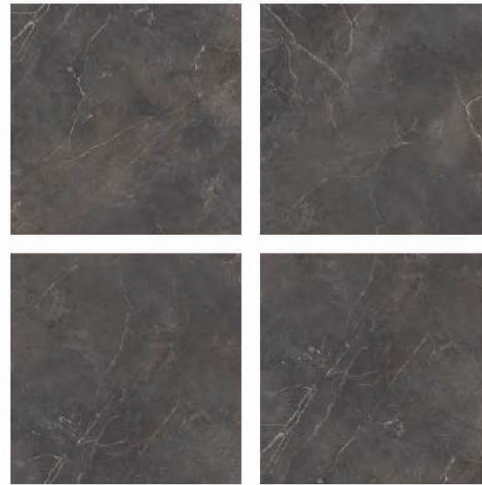

HIGH GLOSSY

TITANIUM NATURAL *

1200X1200mm

5 Random

Also Available in
1200x2400mm | 800x1600mm

✂ 9mm Thickness