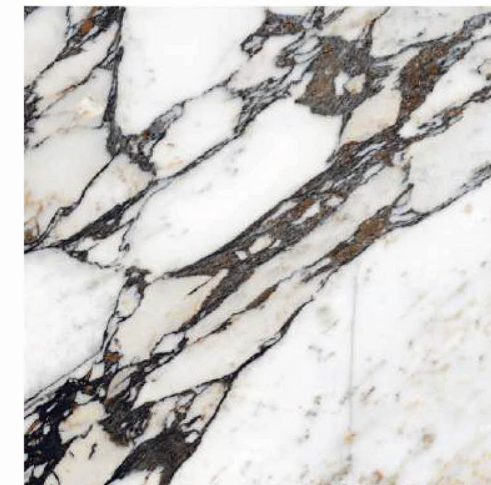

HIGH GLOSSY

ELIZA BEIGE

1200X1200mm

3 Random

Also Available in  
1200x2400mm

✂ 9mm Thickness

HIGH GLOSSY

IMPACT SATVARIO \*