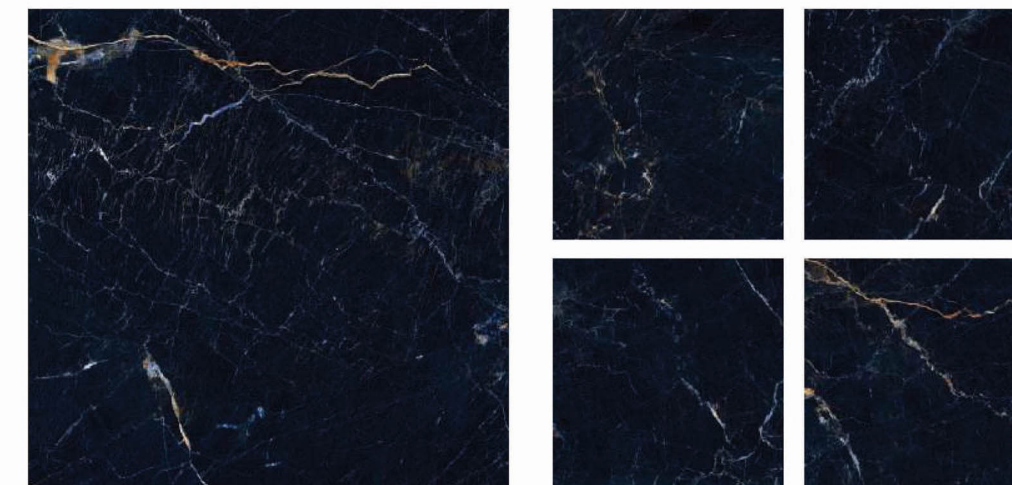

HIGH GLOSSY

AZUL CIELO *

1200X1200mm

5 Random

Also Available in
1200x2400mm

✂ 9mm Thickness

* Dark High Glossy Series

* Dark High Glossy Series