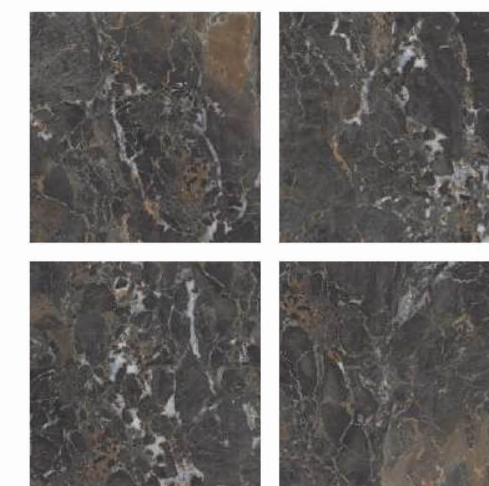

HIGH GLOSSY

TRIESTA NOIR *

1200X1200mm

6 Random

Also Available in
1200x2400mm | 800x1600mm

✂ 9mm Thickness

* Dark High Glossy Series

* Dark High Glossy Series