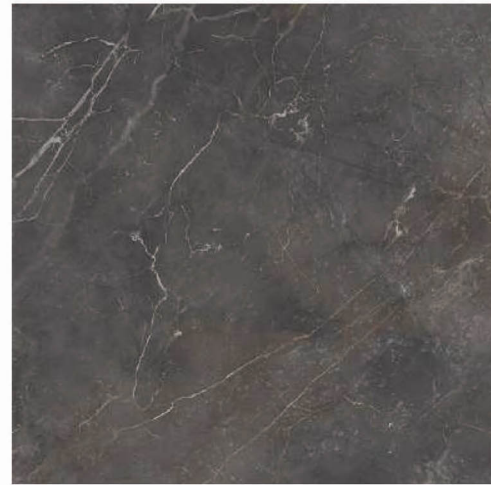

HIGH GLOSSY

TITANIUM NATURAL *

1200X1200mm

5 Random

Also Available in
1200x2400mm | 800x1600mm

✂ 9mm Thickness