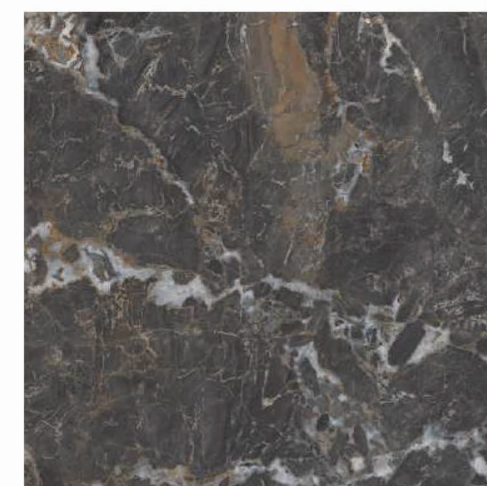

HIGH GLOSSY

TRIESTA NOIR *

1200X1200mm

6 Random

Also Available in
1200x2400mm | 800x1600mm

✂ 9mm Thickness

* Dark High Glossy Series

* Dark High Glossy Series