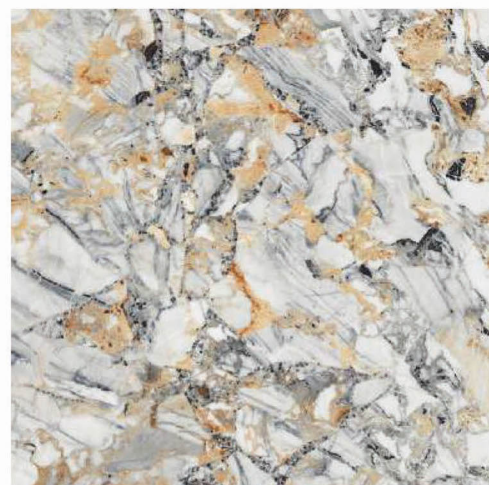

Also Available in  
1200x2400mm | 800x1600mm

✂ 9mm Thickness

HIGH GLOSSY

GLORIOUS WHITE #

1200X1200mm

BOOKMATCH

Also Available in  
1200x2400mm

✂ 9mm Thickness