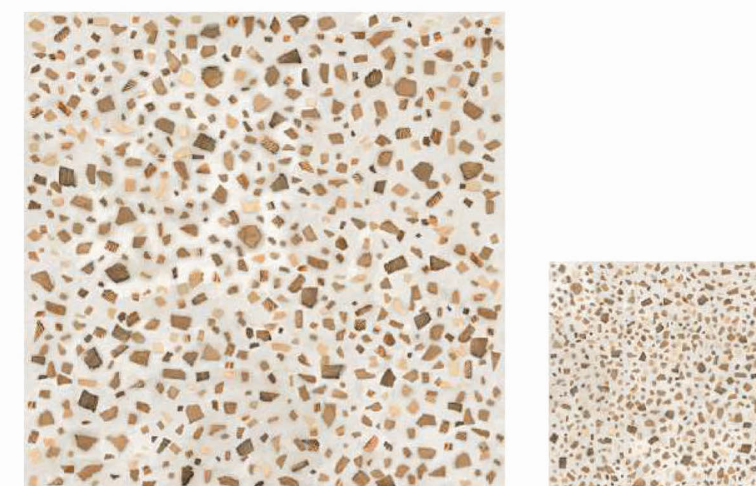

CARVING

RUBY QUARTZ SEAL

1200X1200mm

6 Random

Also Available in
1200x2400mm

✂ 9mm Thickness

CARVING

TERRAZZO

1200X1200mm

2 Random

Also Available in
800x1600mm

✂ 9mm Thickness

The delicate repressed tones of carving tiles promote quietness and tranquillity. These tiles are ideal for making a peaceful and relieving space in your home. Highlight sophistication at peak with these carving tiles and astound your relatives and neighbour.