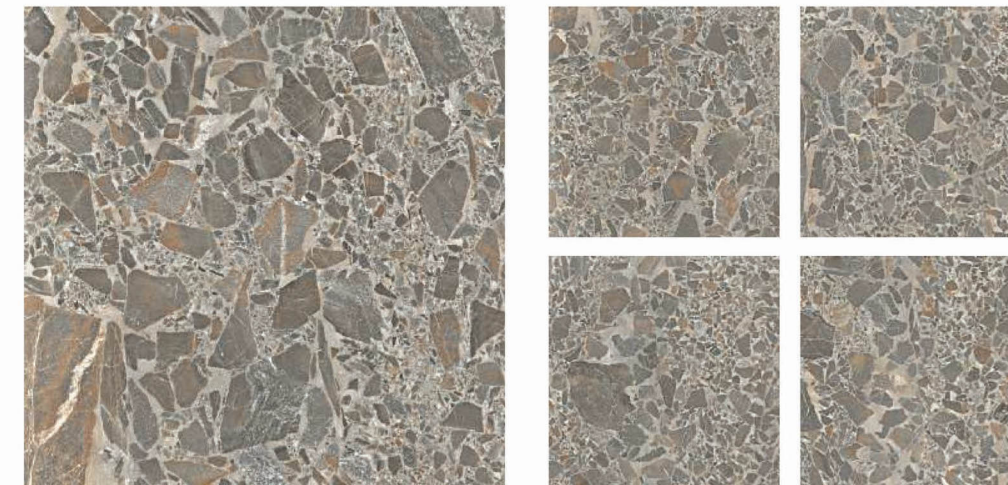

CARVING

Perfect for Your Tranquil Zone

CARVING

RUBY QUARTZ ASH

1200X1200mm

6 Random

Also Available in
1200x2400mm

✂ 9mm Thickness