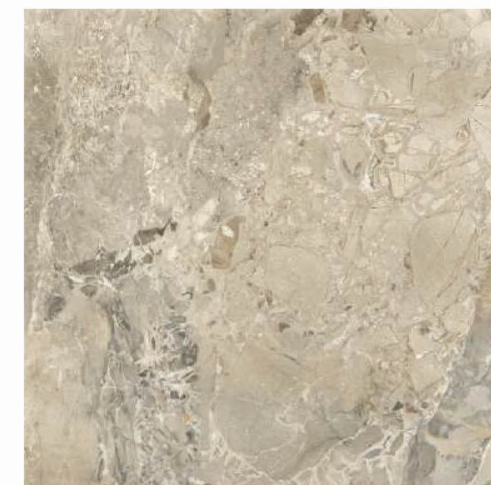

RICH SILK

BRECCIA MARINO NATURAL

1200X1200mm

4 Random

✂ 9mm Thickness