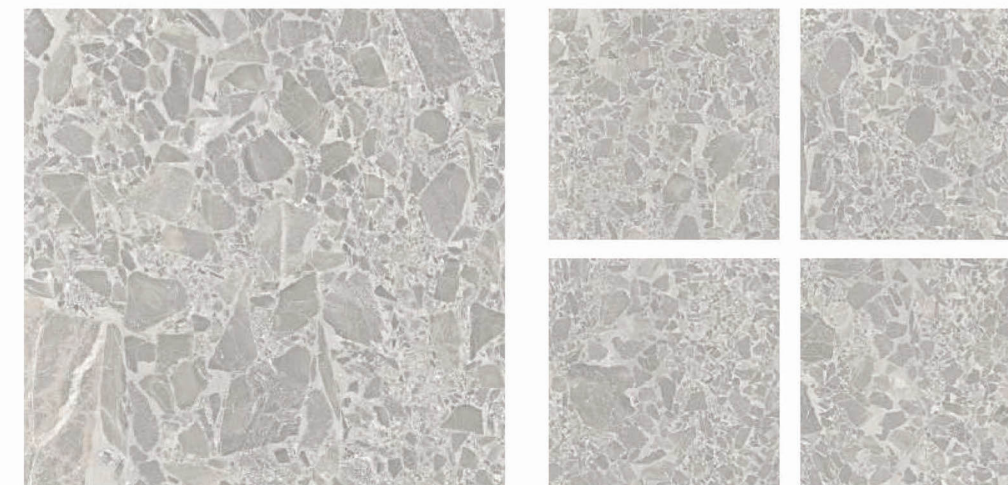

CARVING

RUBY QUARTZ SEAL

1200X1200mm

6 Random

Also Available in
1200x2400mm

✂ 9mm Thickness